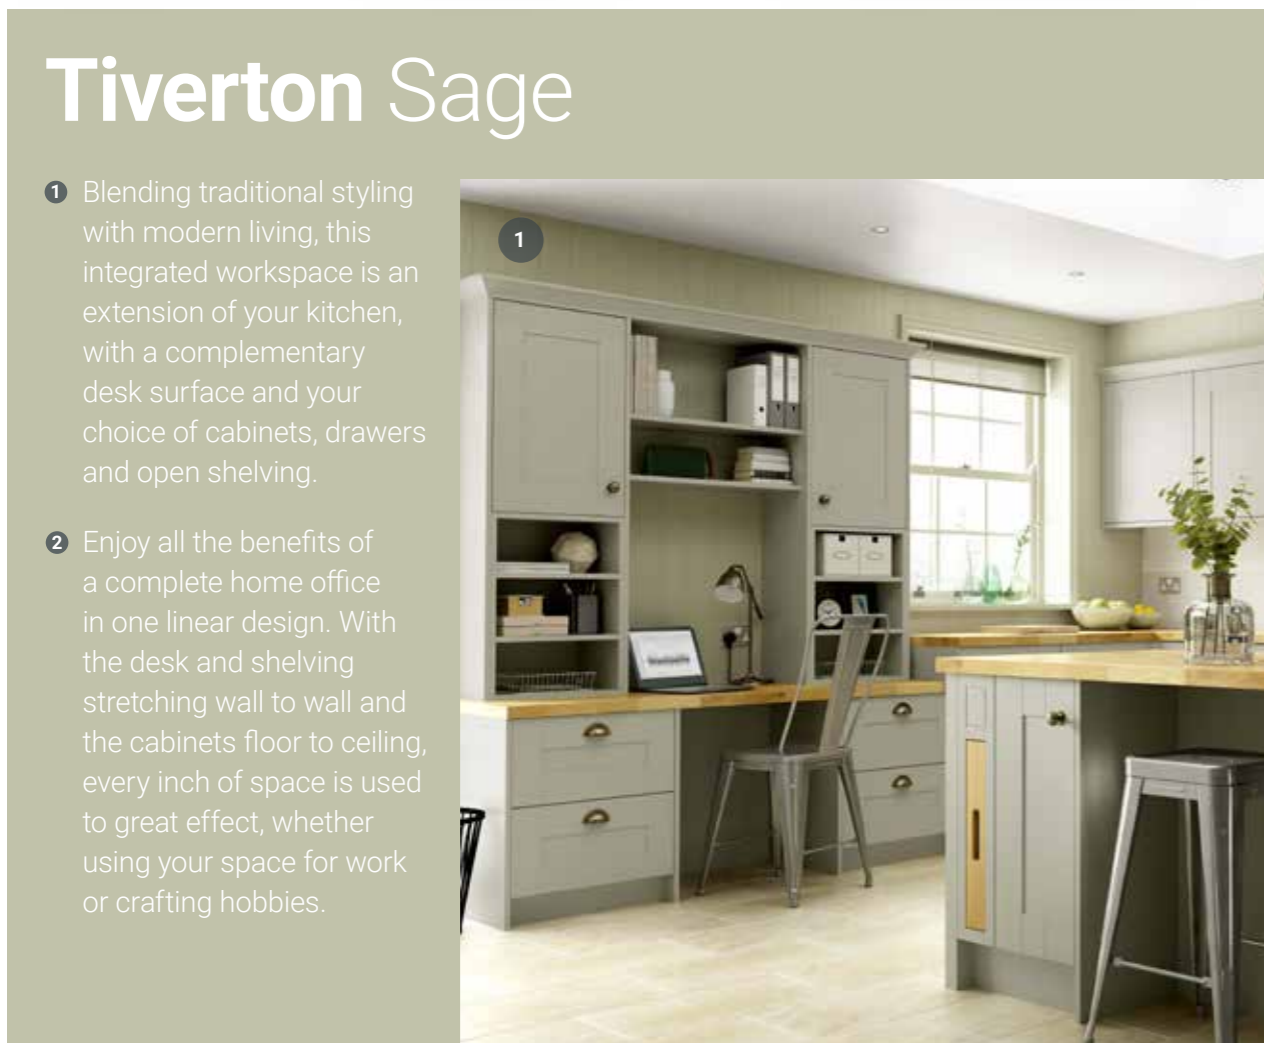

Worktop
Zenith Compact Laminate - Marmo Fossil

Handles
114053 - Celia Ringed Bar Handle - Stainless Steel Effect

Paint
176578 - Dulux Easycare Kitchen Matt Emulsion Paint - Sapphire Salute

1

Tiverton Sage

- 1 Blending traditional styling with modern living, this integrated workspace is an extension of your kitchen, with a complementary desk surface and your choice of cabinets, drawers and open shelving.
- 2 Enjoy all the benefits of a complete home office in one linear design. With the desk and shelving stretching wall to wall and the cabinets floor to ceiling, every inch of space is used to great effect, whether using your space for work or crafting hobbies.