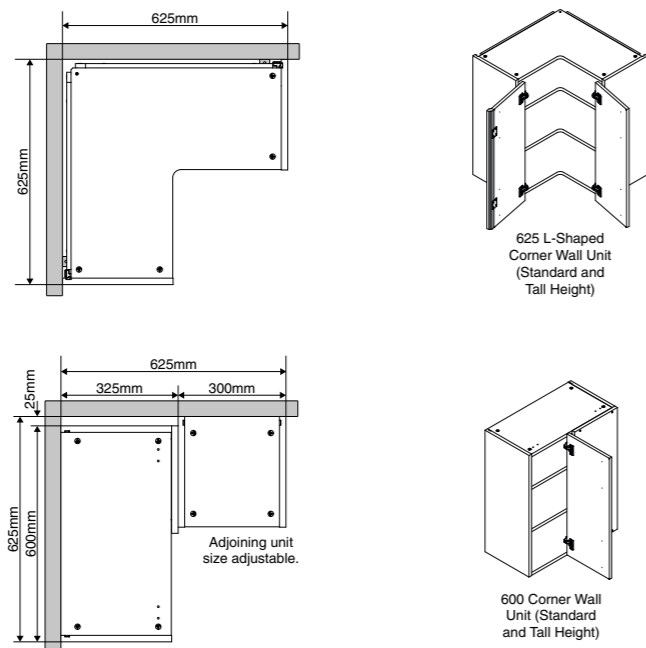

Tall Decorative Posts

Corner Wall Units