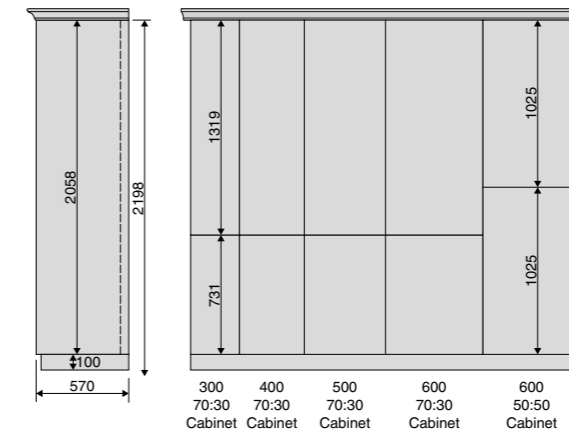

Standard Tower Cabinets