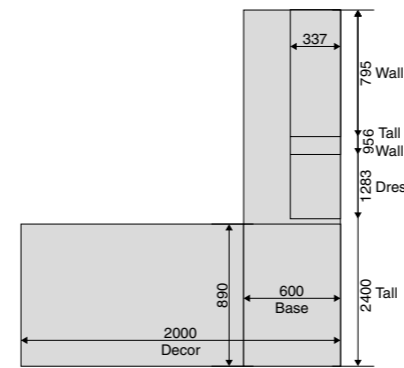

18mm Plant-On Decor End Panels