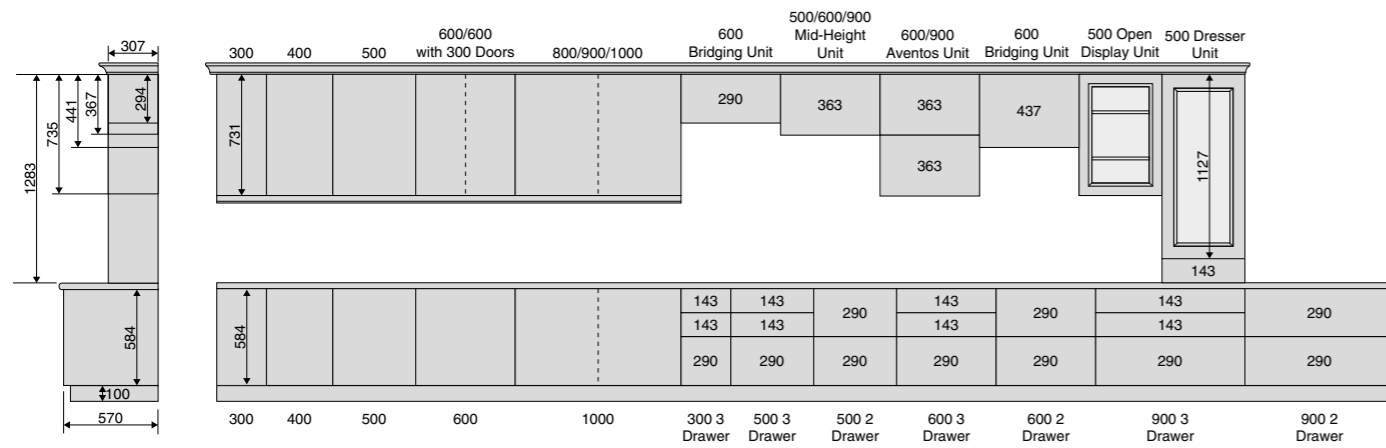

Key unit dimensions

Not all units are available in all ranges and styles may vary.