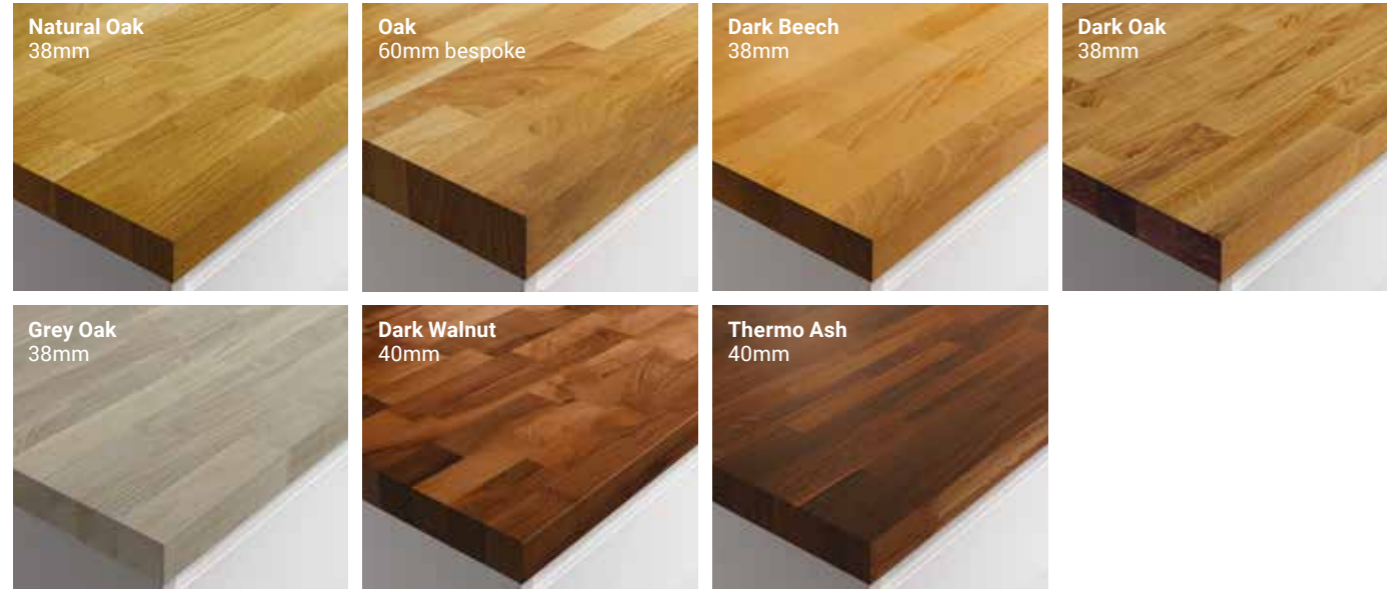

Worktops

We think these worktops will work perfectly for your home office design, covering a range of thicknesses, colours and styles.

Solid timber