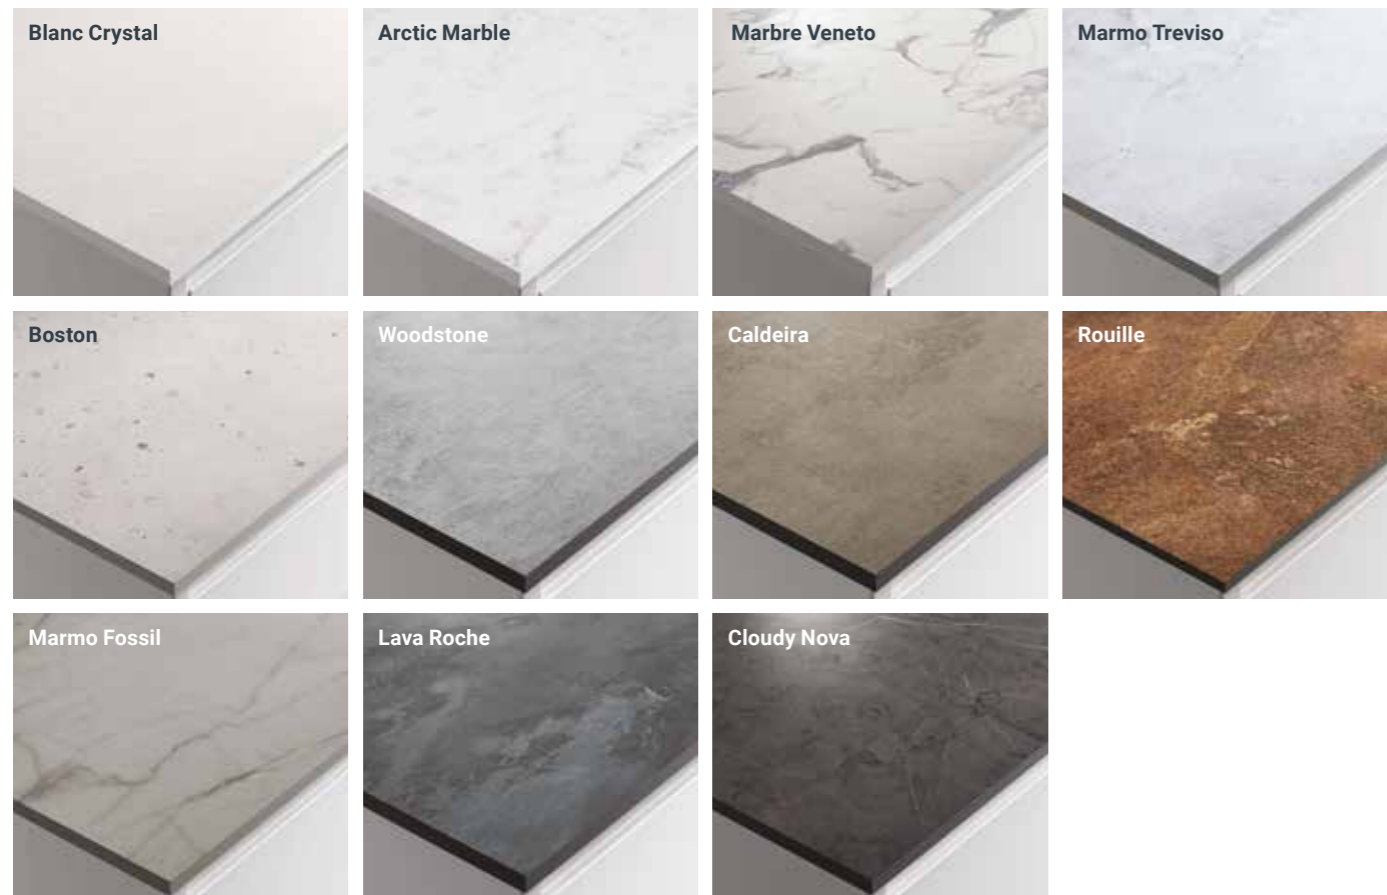

Zenith compact laminate available in 12.5mm