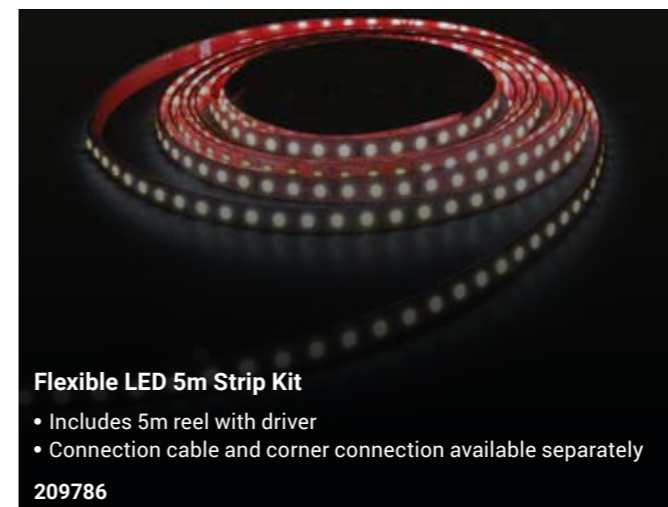

🔌 Connected

LED lights

Round Natural Spotlight

- Suitable for surface-mounted or recessed
- 4000K natural white light

157753 Single
157754 3 Pack, includes driver

Triangle Natural Light

- Suitable for surface-mounted only
- 4000K natural white light

157755 3 Pack, includes driver

Square Natural Spotlight

- Suitable for surface-mounted only
- 4000K natural white light

157758 3 Pack, includes driver

Wedge Natural Light

- Suitable for surface-mounted only
- 4000K natural white light

157757 3 Pack, includes driver

Magnetic Super Slim Cabinet Light

- Unique magnetic fixing method for ease of fitting
- Suitable for surface-mounted or recessed
- 4000K natural white light

205956 3 Pack, includes driver

Smart Kinetic Switch

- Requires no batteries or wiring
- To be used with kinetic receiver

230903

Touch Dimmer Switch

- Compatible with 12Vdc lighting
- Plug and play connection system

225763

20W 12VDC LED Driver

- Compatible with 12Vdc LED Lighting

157765

Smart Kinetic Receiver

- Allows lighting to be controlled via a switch, smart app or voice control
- Compatible with 12Vdc dimmable or non-dimmable driver

230904

30W Dimmable Driver

- Compatible with 12Vdc lighting

230906

Flexible LED 5m Strip Kit

- Includes 5m reel with driver
- Connection cable and corner connection available separately

209786