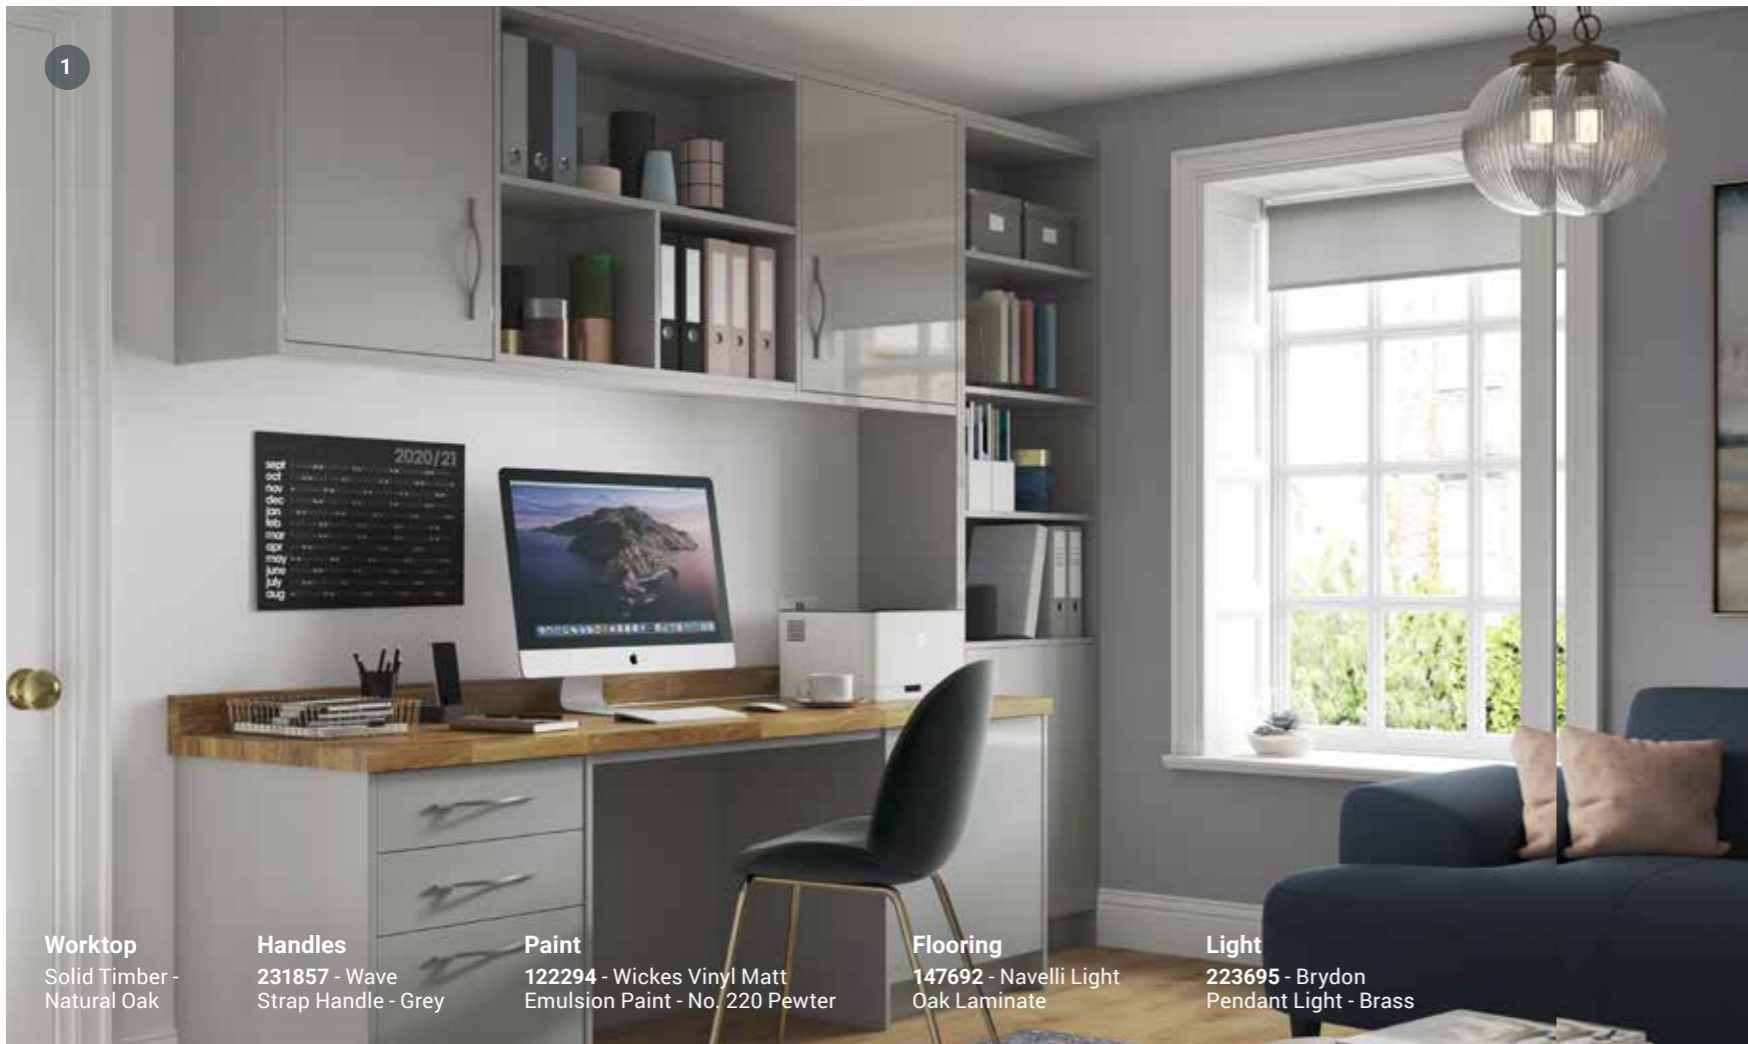

Melrose Pewter

- 1 This gloss pewter home office is both elegant and spacious. Its smooth slab-style design, with plenty of storage options, could be a perfect working from home solution, that doubles up as a guest bedroom.
- 2 This integrated workspace fits neatly into your kitchen, with black glass cabinets showcasing the divide between the two areas.