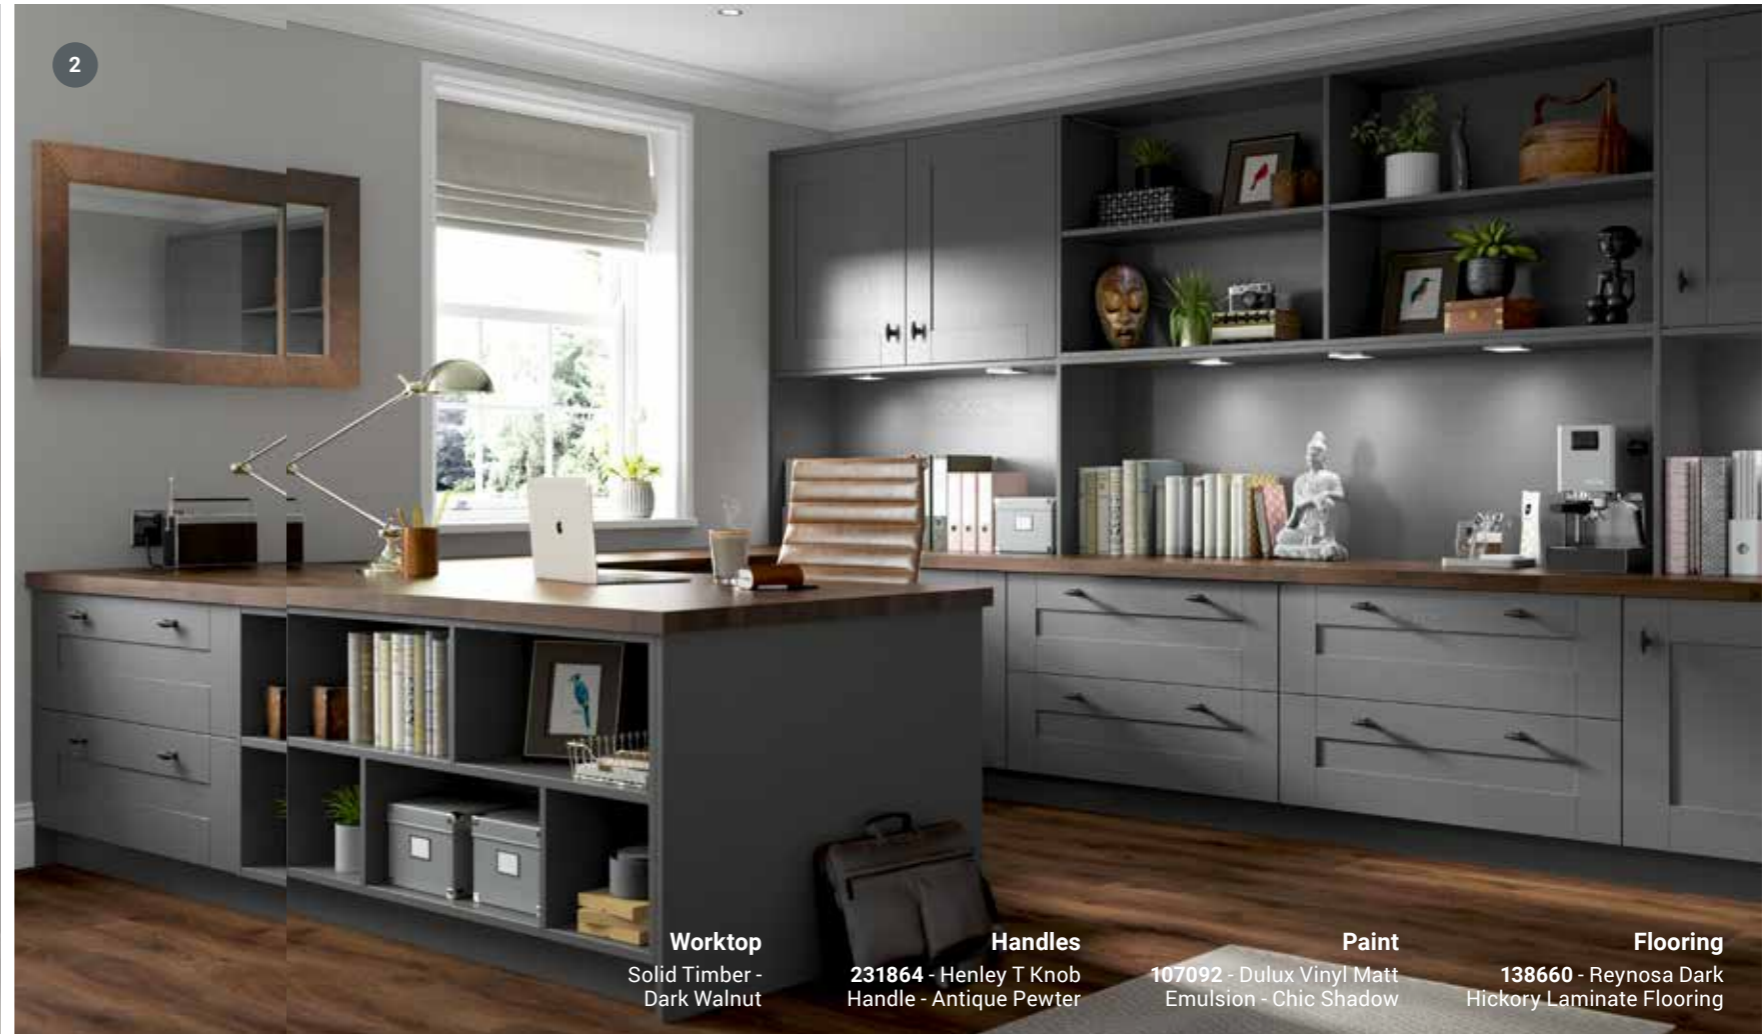

1

Worktop
Corian® - Dune Prima

Handles
157747 - Elgin Square Strap Handle - Matt Black

Paint
210477 - Dulux Easycare Washable & Tough Emulsion Paint - Tranquil Dawn

Light
224233 - Hansen Pendant Light - Antique Brass

Worktop
Solid Timber - Dark Walnut

Handles
231864 - Henley T Knob Handle - Antique Pewter

Paint
107092 - Dulux Vinyl Matt Emulsion - Chic Shadow

Flooring
138660 - Reynosa Dark Hickory Laminate Flooring