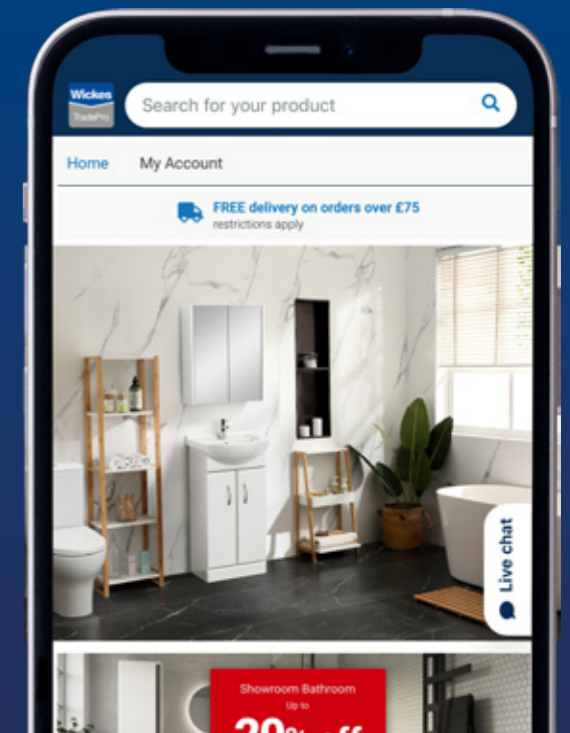

Newport

Newport boasts a stylish, contemporary design with beautiful, subtle curves featured throughout making it a match for any bathroom style.

Newport Cloakroom Basin

- 1 tap hole
- Glazed for extra durability to prevent chipping

161861 H 140 x W 360 x D 300mm

Newport Corner Basin

- 1 tap hole
- Glazed for extra durability to prevent chipping

161904 H 165 x W 450 x D 460mm

Newport Semi Recessed Basin

- 1 tap hole
- Glazed for extra durability to prevent chipping

161863 H 180 x W 550 x D 460mm

Newport Back To Wall Toilet

- Standard close seat
- Glazed for extra durability to prevent chipping

161860 H 390 x W 360 x D 520mm

Low Level

Complete your bathroom project with a low level toilet, ideal for a more traditional style of bathroom

Standard Round Toilet Seat

- Easy to clean polypropylene plastic
- Standard close hinge

229353

Low Level Pan

- Install with low level cistern

160444 H 390 x W 370 x D 470mm

Low Level Cistern

- Dual flush push button with connecting pipe and fittings
- Water saving 4 or 6 Litre Flush
- Install with low level pan

160445 H 355 x W 465 x D 210mm

Taps and wastes sold separately

Wickes TradePro

In the trade?

Always cheaper with Wickes TradePro

Sign up today

Download the Wickes TradePro app