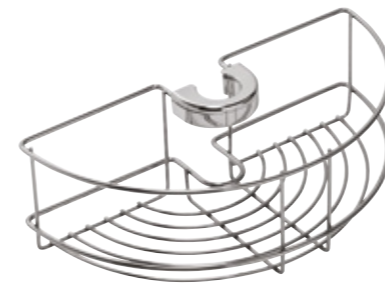

143578 H 280 x W 180 x D 130mm

Rust-Free Small Two Tier Corner Shower Basket

- Chrome finish
- Screw to wall
- Five year rust-free guarantee

143579 H 320 x W 250 x D 150mm

Rust-Free Triple Corner Storage Basket

- Adjustable storage baskets to make room for tall items
- Easy to install, adhesive pad fixings supplied
- Max. load 4.5kg
- All fittings included
- Five year rust-free guarantee

143582 H 1615 x W 270 x D 185mm