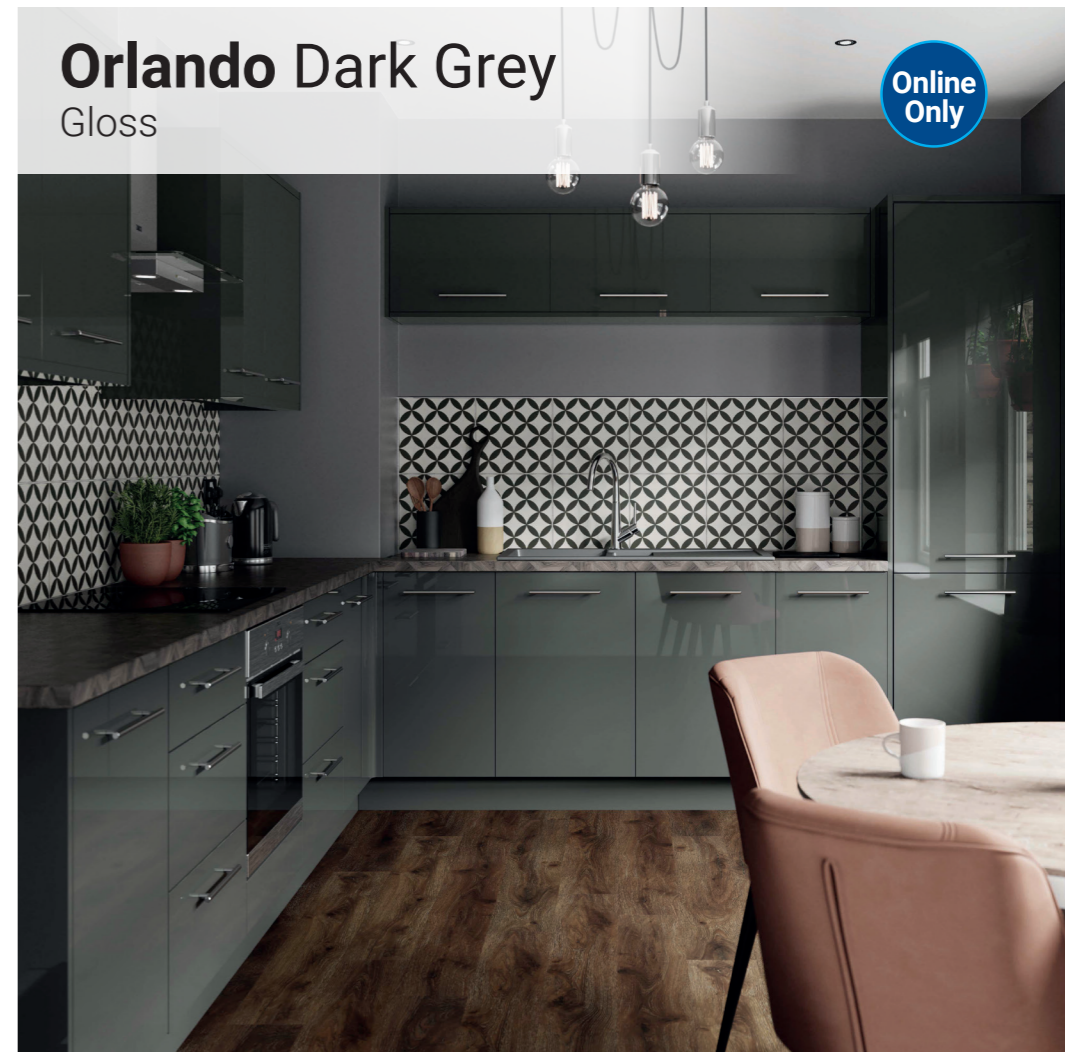

Orlando Reed Green

Matt

Online Only

New

Orlando Dark Grey

Gloss

Online Only

Orlando Marine Blue