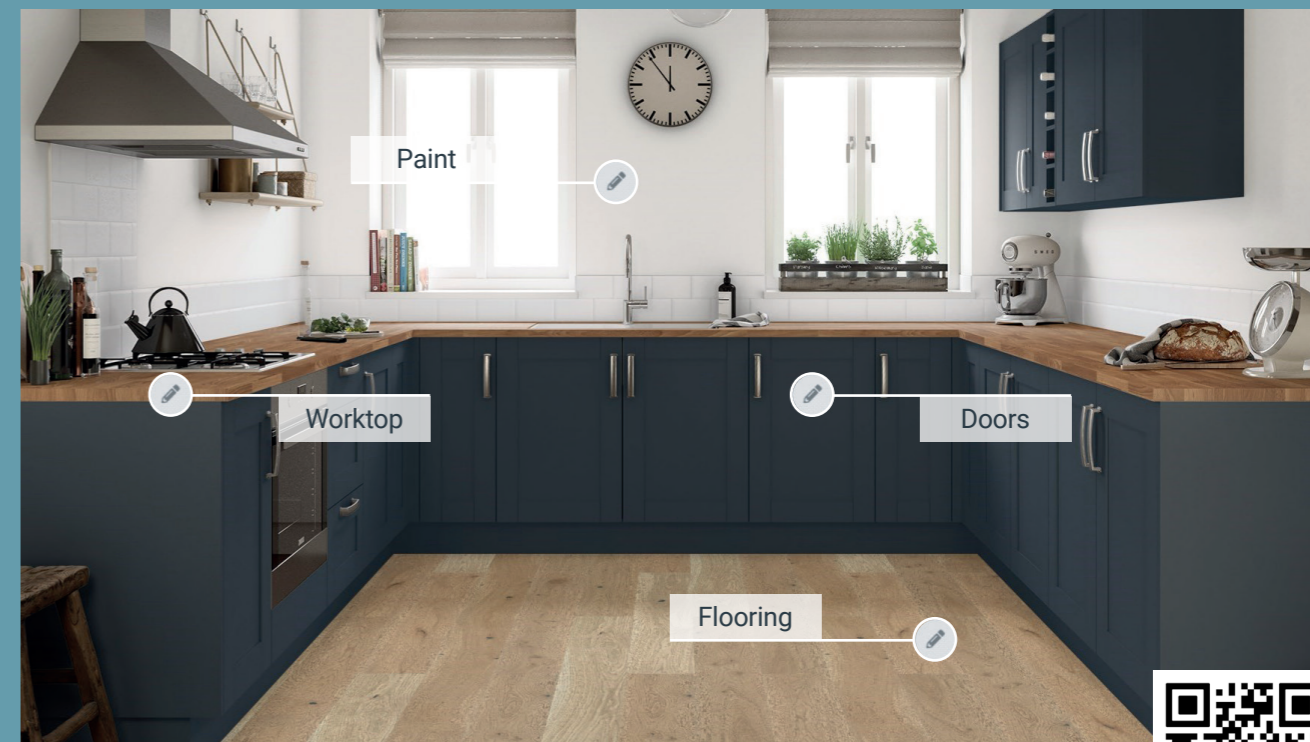

Visit our online kitchen visualiser, go to <https://www.wickes.co.uk/kitchen/ready-to-fit> or simply hover your smartphone camera over the QR code to go straight to the page.

Our range of contemporary and classic taps have been specifically selected to complement our Wickes Lifestyle Kitchens.

Building base cabinets

Installing your own kitchen

Fitting sinks and taps

Scan here to learn more about everything from building kitchen units to fitting worktops and plumbing appliances.

Real kitchens. Real homes