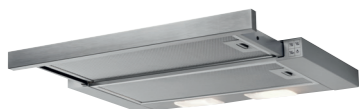

Zanussi 60cm Gas Hob
Stainless Steel
ZGNT640X
401433

Zanussi 59cm Electric
Ceramic Hob
ZHRN640K
401376

Zanussi 60cm Electric
Induction Hob
ZITN646K
139075

Hoods

Zanussi Telescopic
Cooker Hood
ZFPT16F
252242