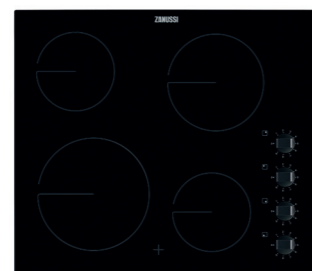

Zanussi 59cm Electric
Ceramic Hob
ZHRN640K
401376