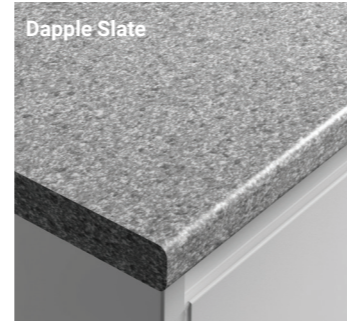

Dapple Slate

193110 Worktop H 600mm x W 28mm x D 2m
141387 Worktop H 600mm x W 38mm x D 3m
302876 Upstand H 70mm x W 12mm x D 3m