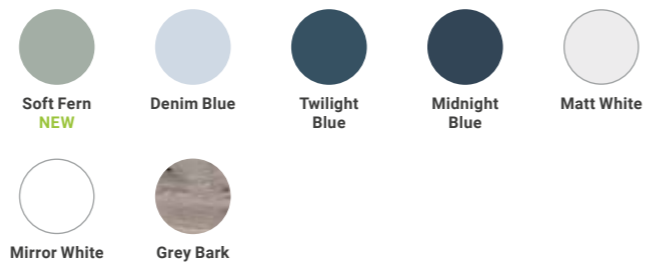

Colours available: