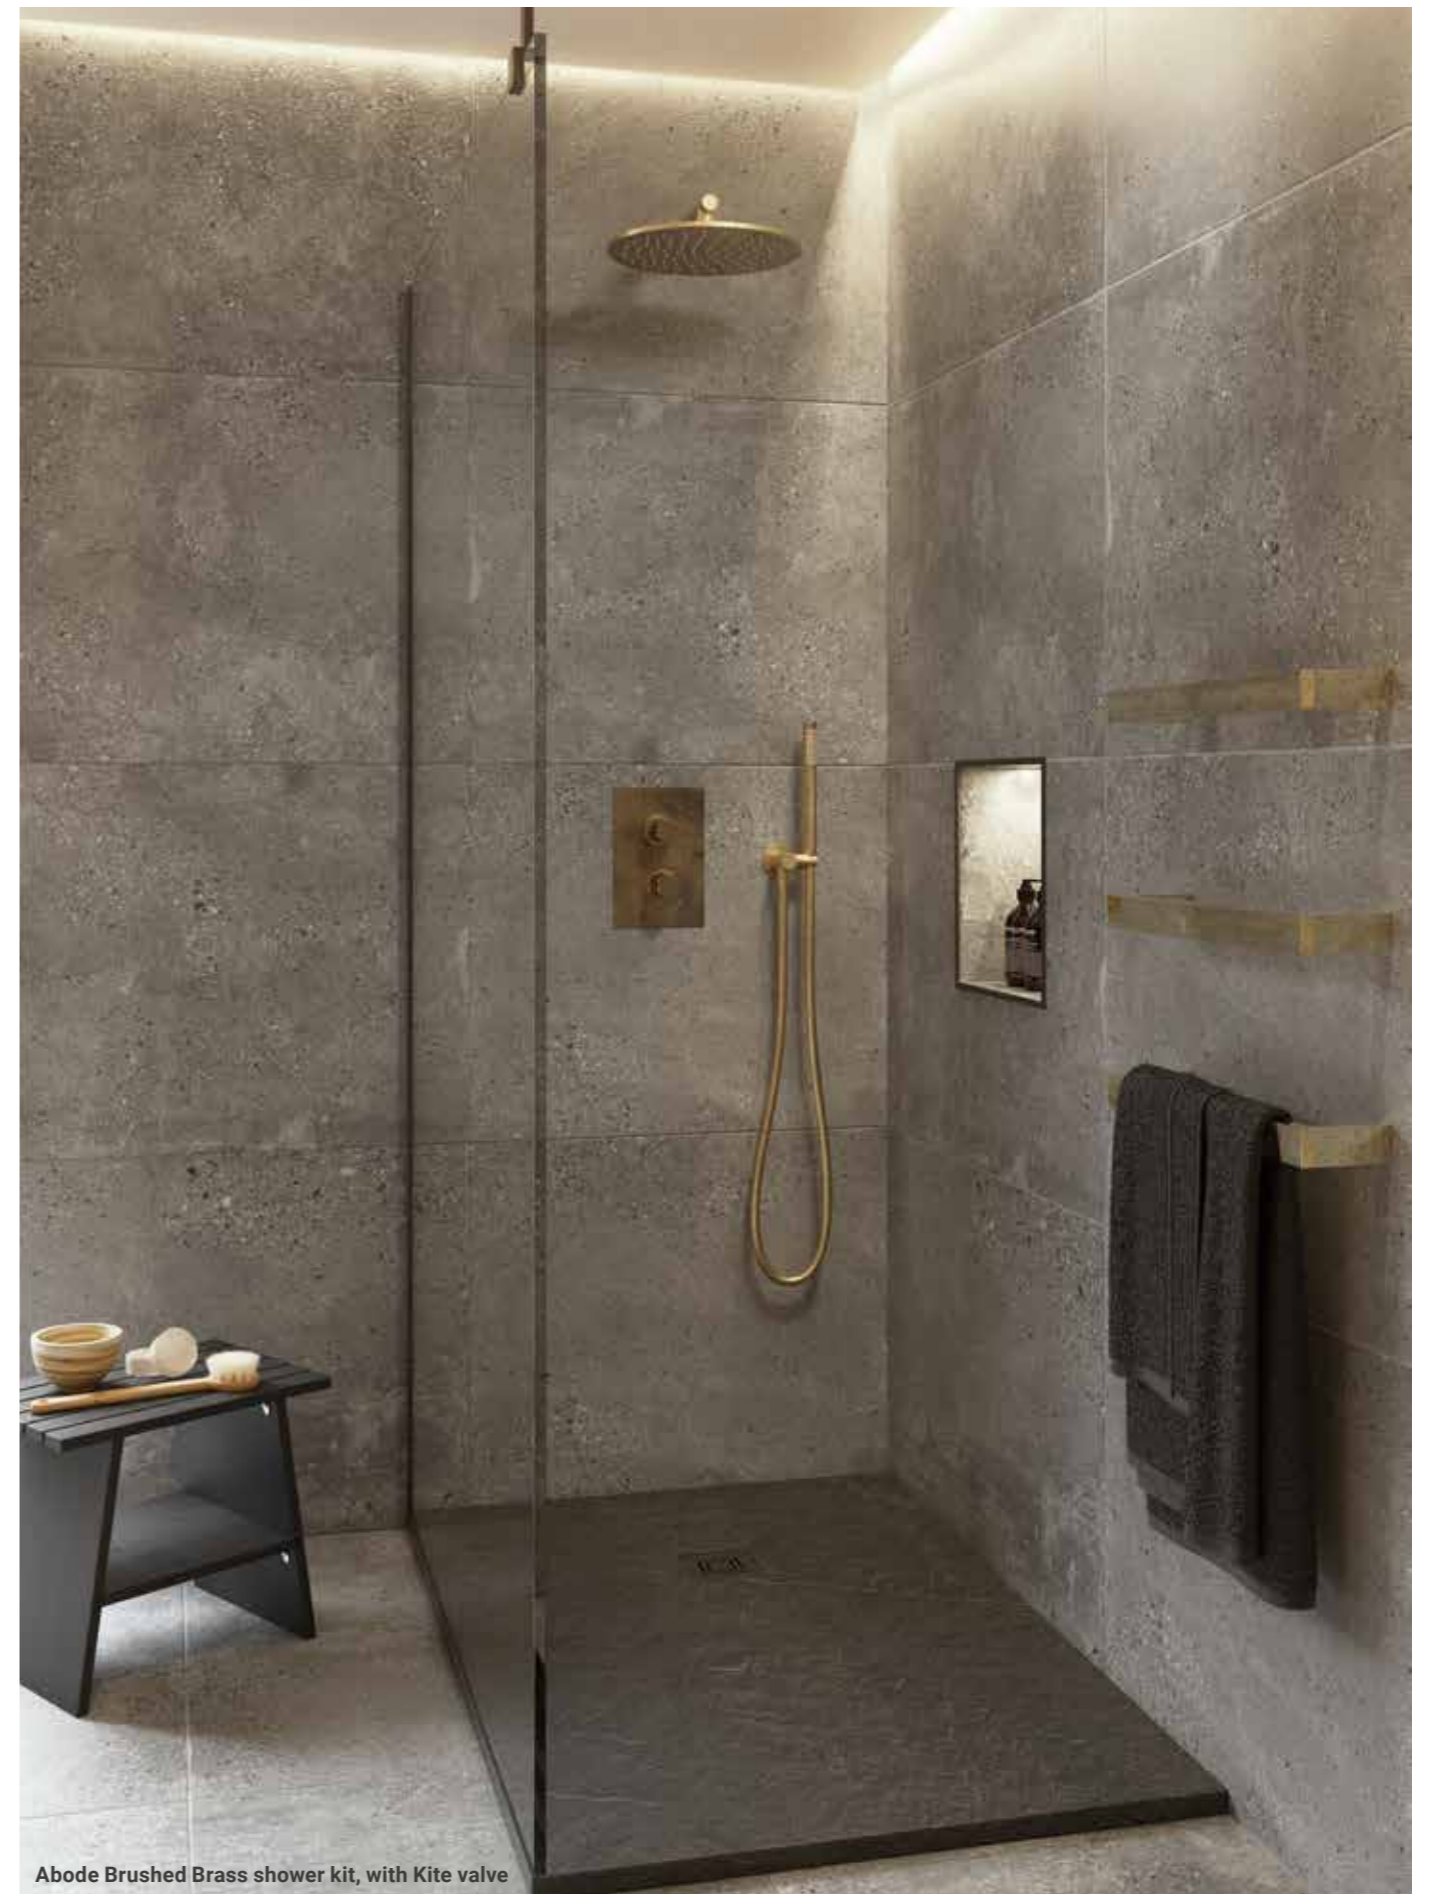

Abode Brushed Brass shower kit, with Kite valve