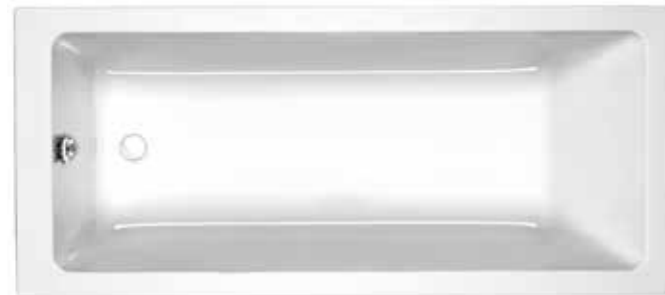

Carron Quantum Single Ended Bath with Front Panel

Standard	With Carronite™	Size	Capacity (L)
299772	299779	H 515 x W 1500 x D 700mm	198
299773	299780	H 515 x W 1600 x D 700mm	213
299774	299781	H 540 x W 1600 x D 800mm	247
299775	299782	H 540 x W 1700 x D 700mm	228
299776	299783	H 540 x W 1700 x D 750mm	240
299777	299784	H 540 x W 1700 x D 800mm	267
299778	299785	H 540 x W 1800 x D 800mm	285