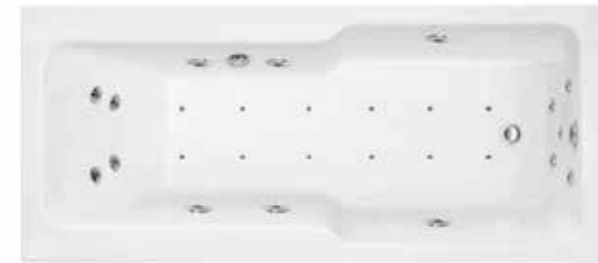

Evolve

Single Ended **281466**

Airspa Single Ended Whirlpool Shower Bath with LED Light
1700 x 750mm