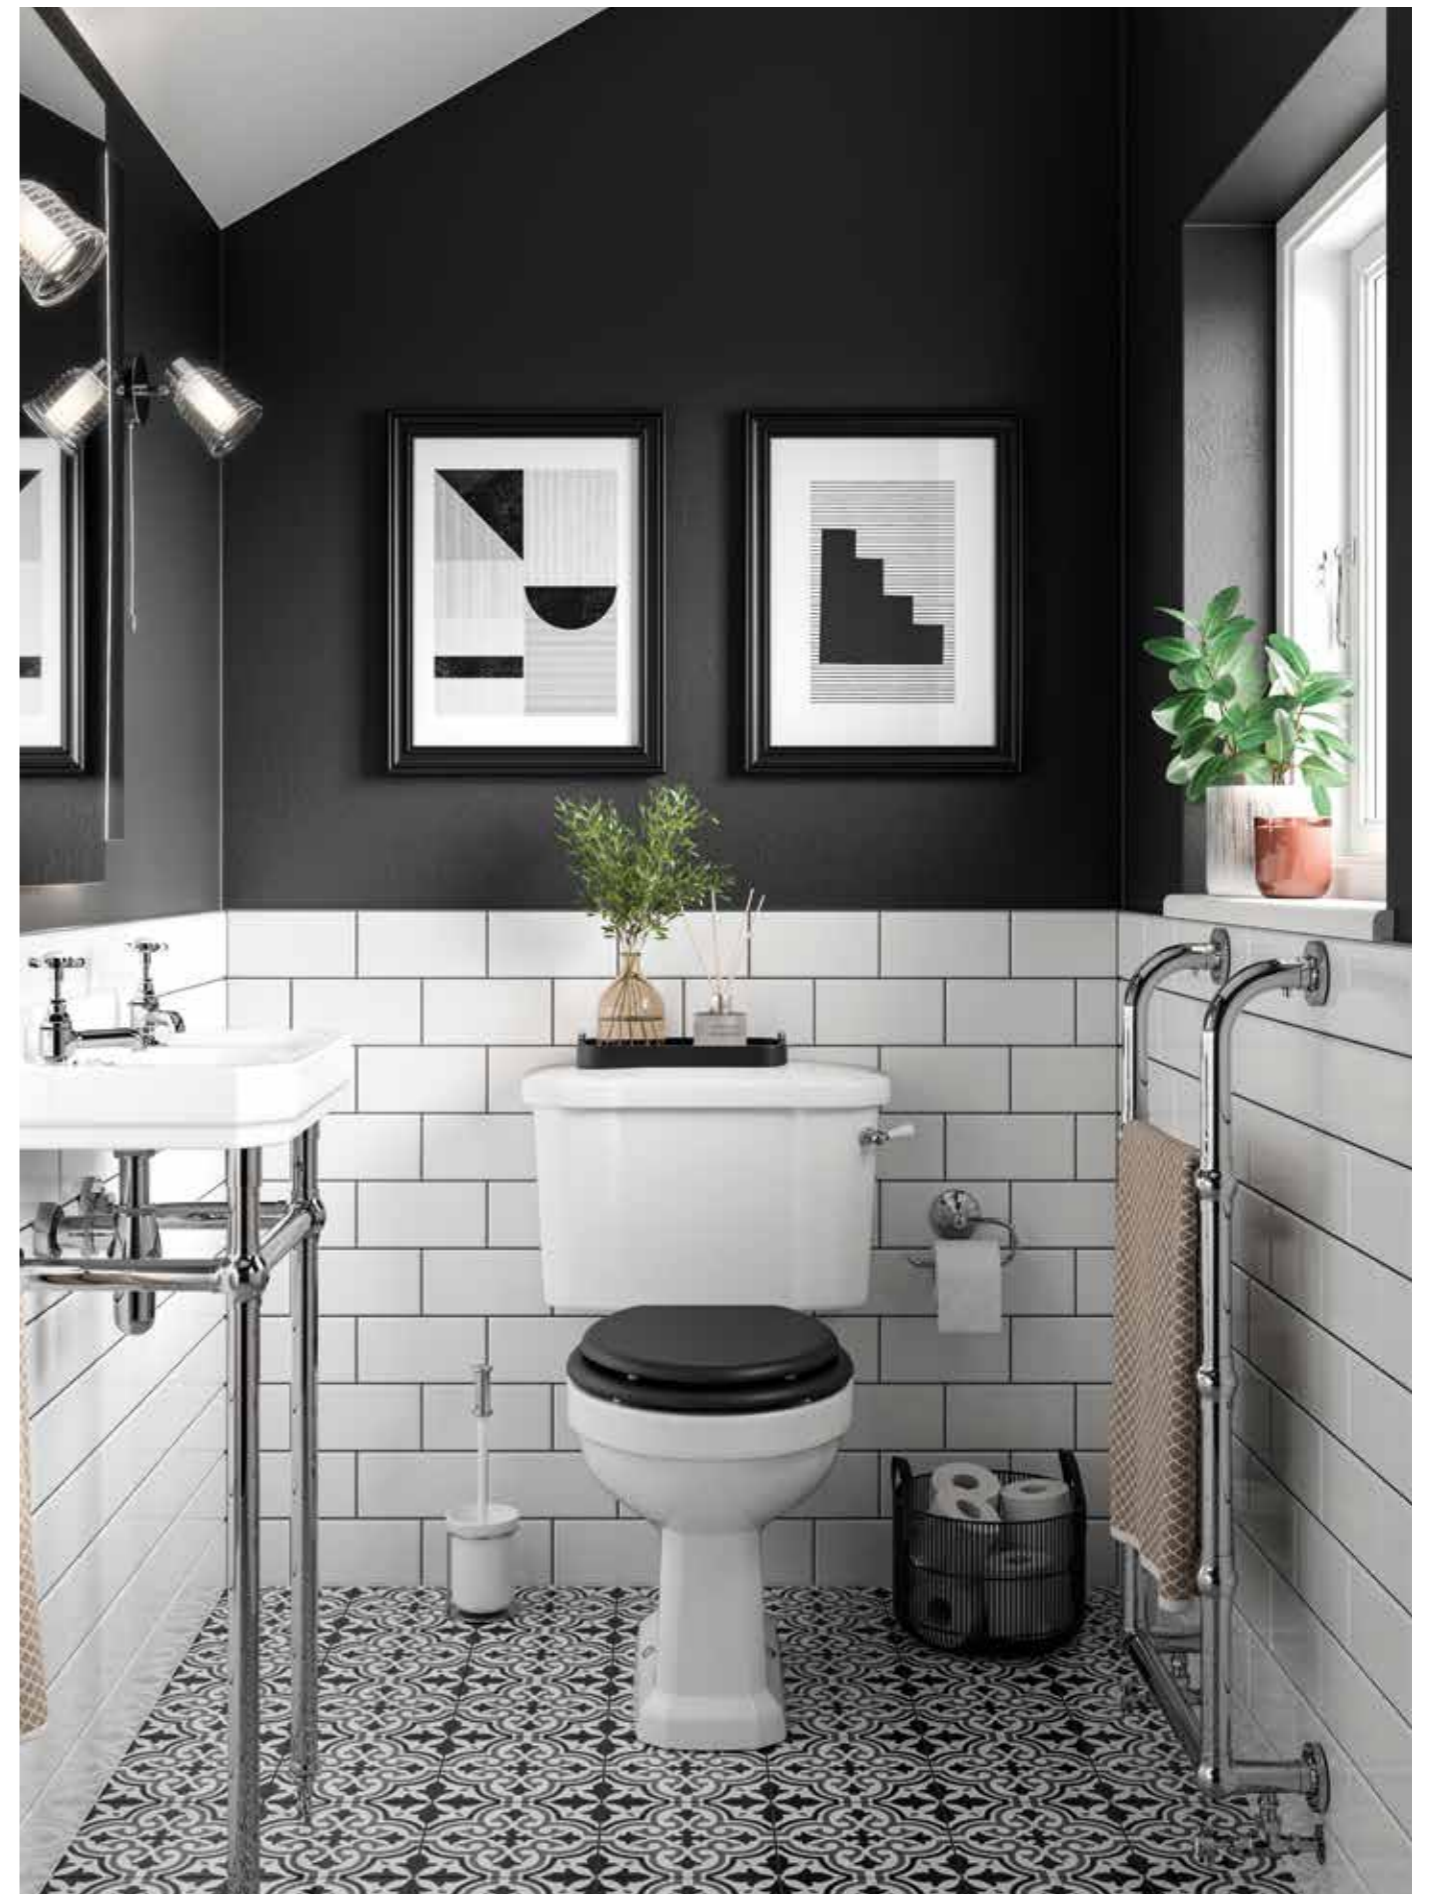

# Meridian

Ideal for compact spaces, the Meridian offers full functionality and style, in a wider range of sizes. So whatever your space, you can still add a touch of elegance and contemporary design. Ideal for cloakrooms and smaller bathrooms.