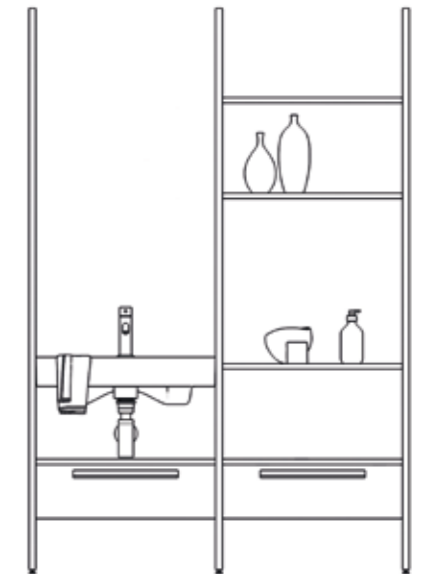

Vanity & Shelf Unit with Basin
H 2170 x W 1200 x D 447mm
300772 White Basin
300776 Black Basin