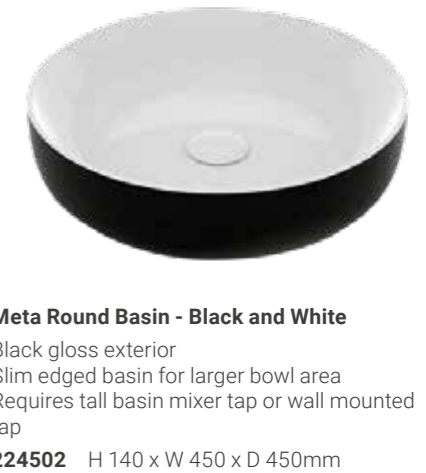

Countertop Basins

The modern shapes of these stylish slim edge basins will create a contemporary feel in any bathroom.