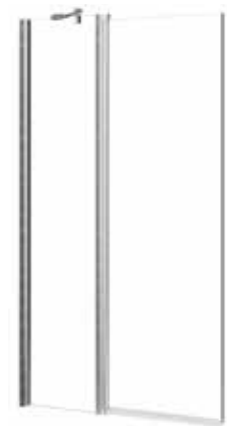

Nexa 6 - 2 Panel Pivot Bath Screen

6mm toughened safety glass
Screen opens inwards and outwards
Adjustable profile for ease of fit to an uneven wall

231344 H 1500 x W 900 x D 6mm