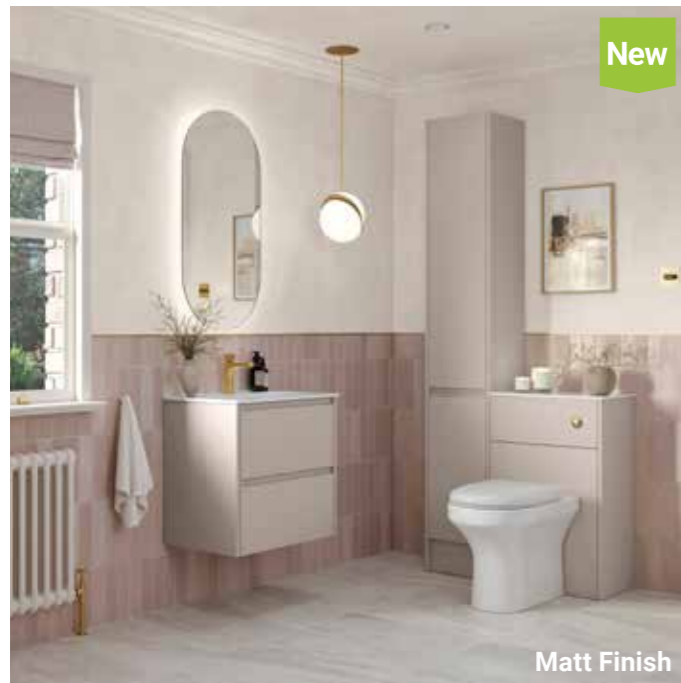

Beaufort

duarti
by CALYPSO

With its inset handles, the Beaufort range makes a clear statement. Its sleek and sophisticated design makes any bathroom space feel effortless and modern. The Beaufort range is perfect to complete a minimalist bathroom or to complement and add contrast to a more elaborate design.

Sandstone

Colours available: