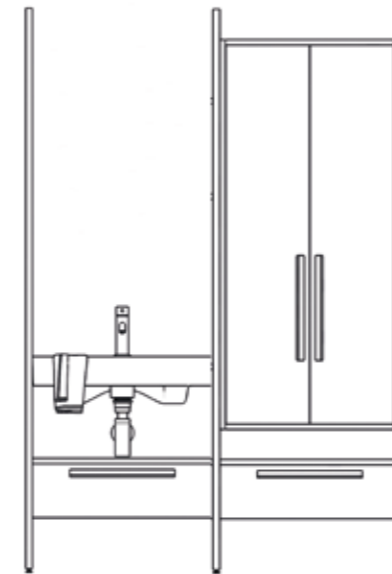

Vanity & Tower Unit with Basin
H 2170 x W 1200 x D 447mm
300773 White Basin
300777 Black Basin