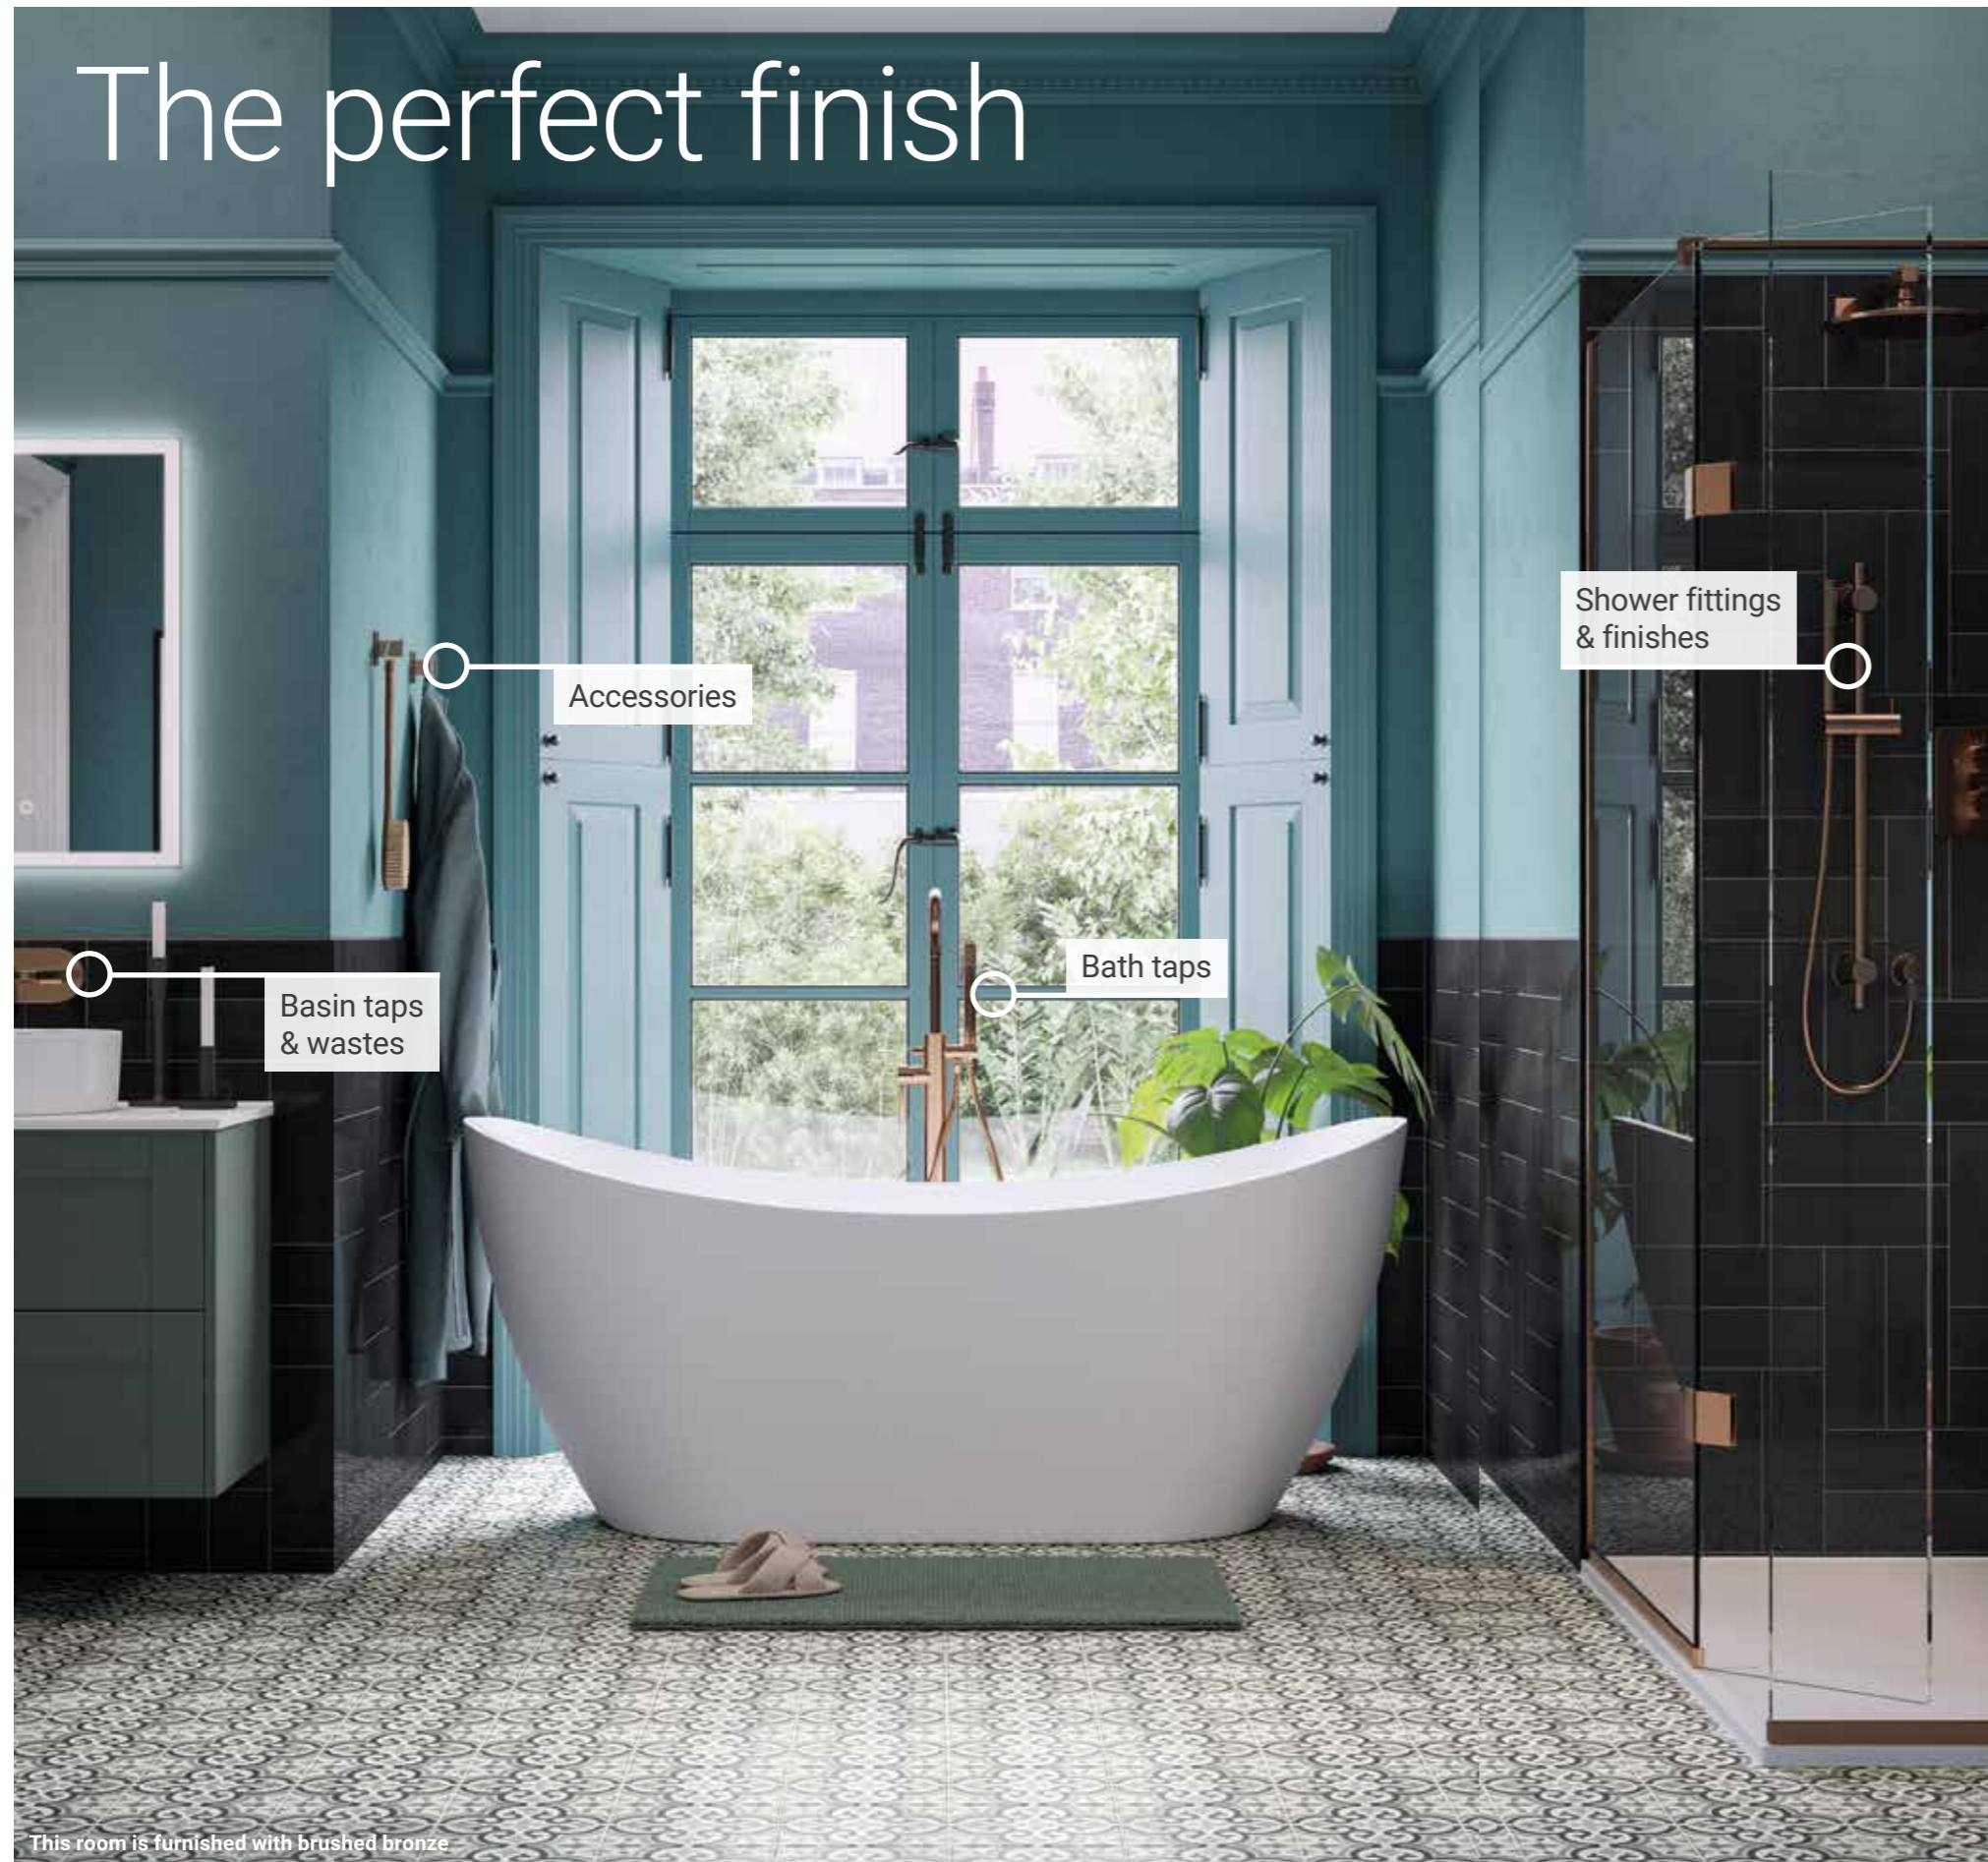

The perfect finish

This room is furnished with brushed bronze