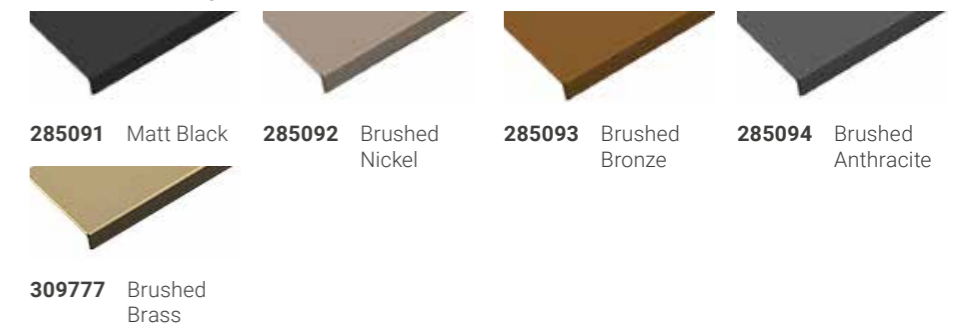

### 550mm

H 481 x W 550 x D 440mm

- 285067** Halifax Oak Ribbed
- 285068** Lava
- 285069** Matt White
- 285070** Matt Grey
- 285071** Matt Green
- 285072** Matt Blue

### 600mm

H 474 x W 600 x D 470mm

- 285073** Halifax Oak Ribbed
- 285074** Lava
- 285075** Matt White
- 285076** Matt Grey
- 285077** Matt Green
- 285078** Matt Blue

### Coloured handle options:

All colours available in a luxury matt finish