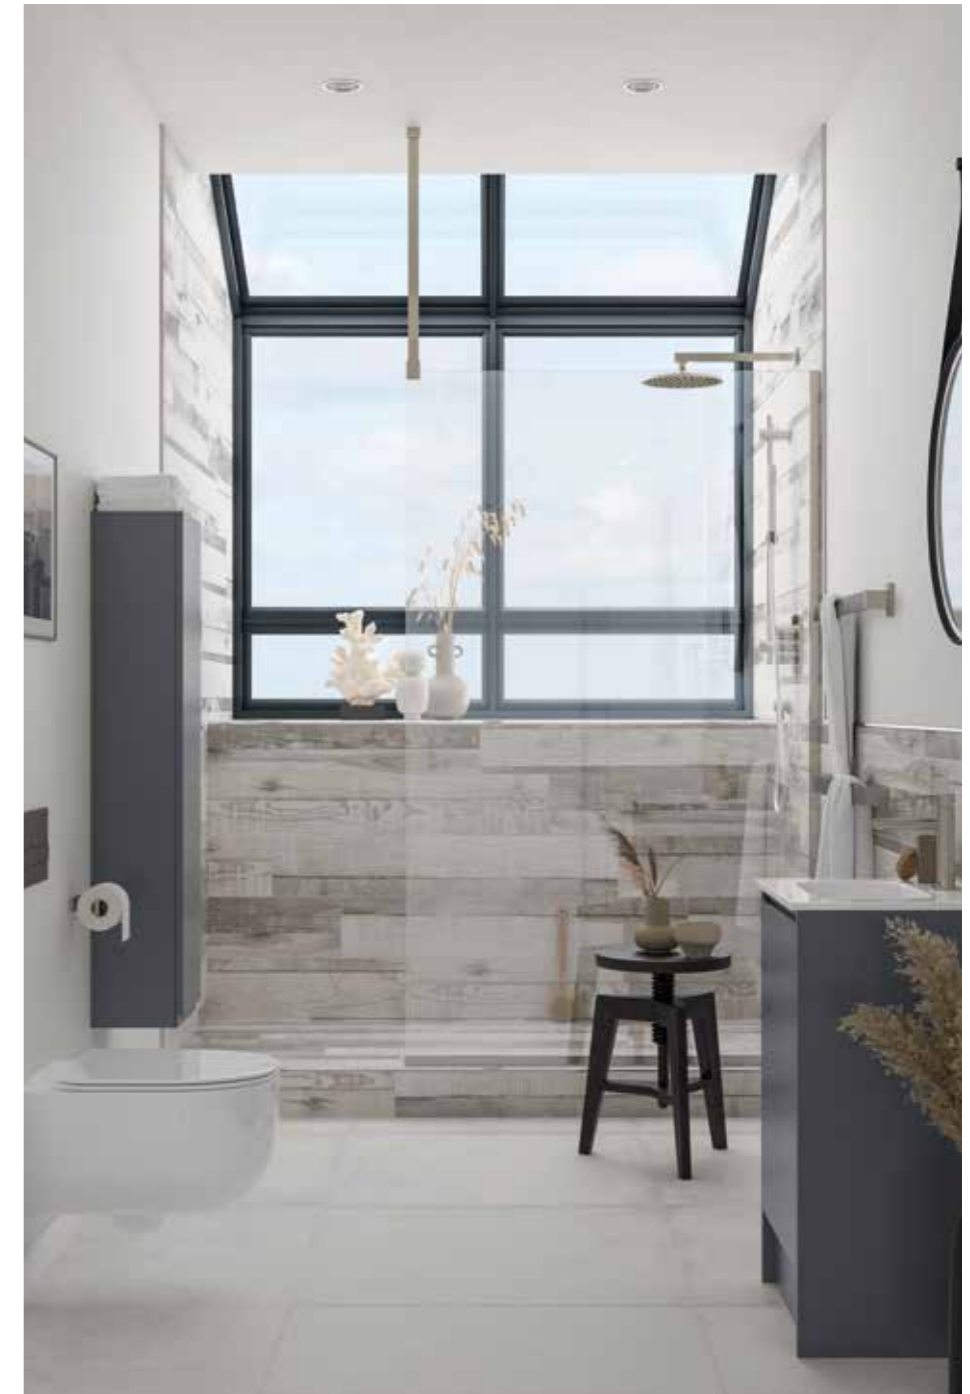

# Beach Cottage

A modern cottage shower room where coastal woods, clean whites and warm neutrals create a calming space. Brushed nickel accessories complement the Ember Grey of the Duarti by Calypso Beaufort units, and the rustic feel is completed with the addition of the Edmonton mirror with its leather effect strap.