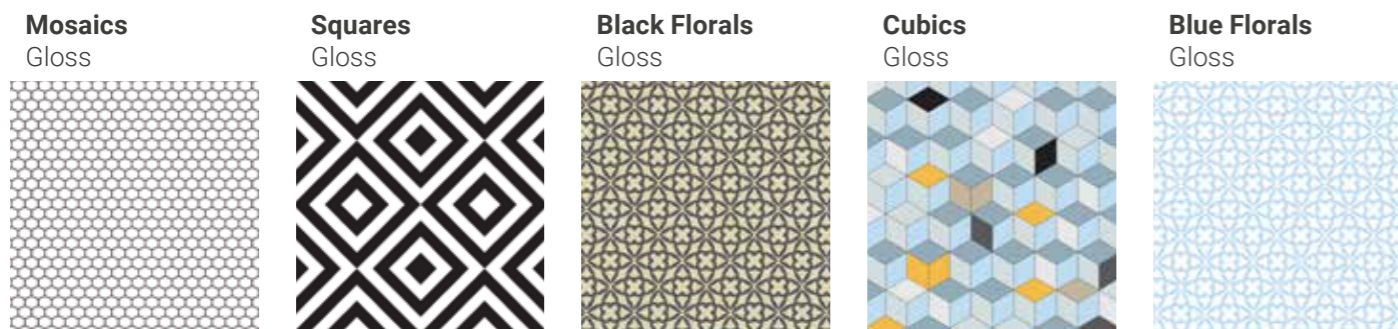

### Mermaid collection

A range of laminate panels in various finishes and style to easily update any bathroom space. Panel sizes available: tongue & groove 585mm, square edge 900 and 1200mm.