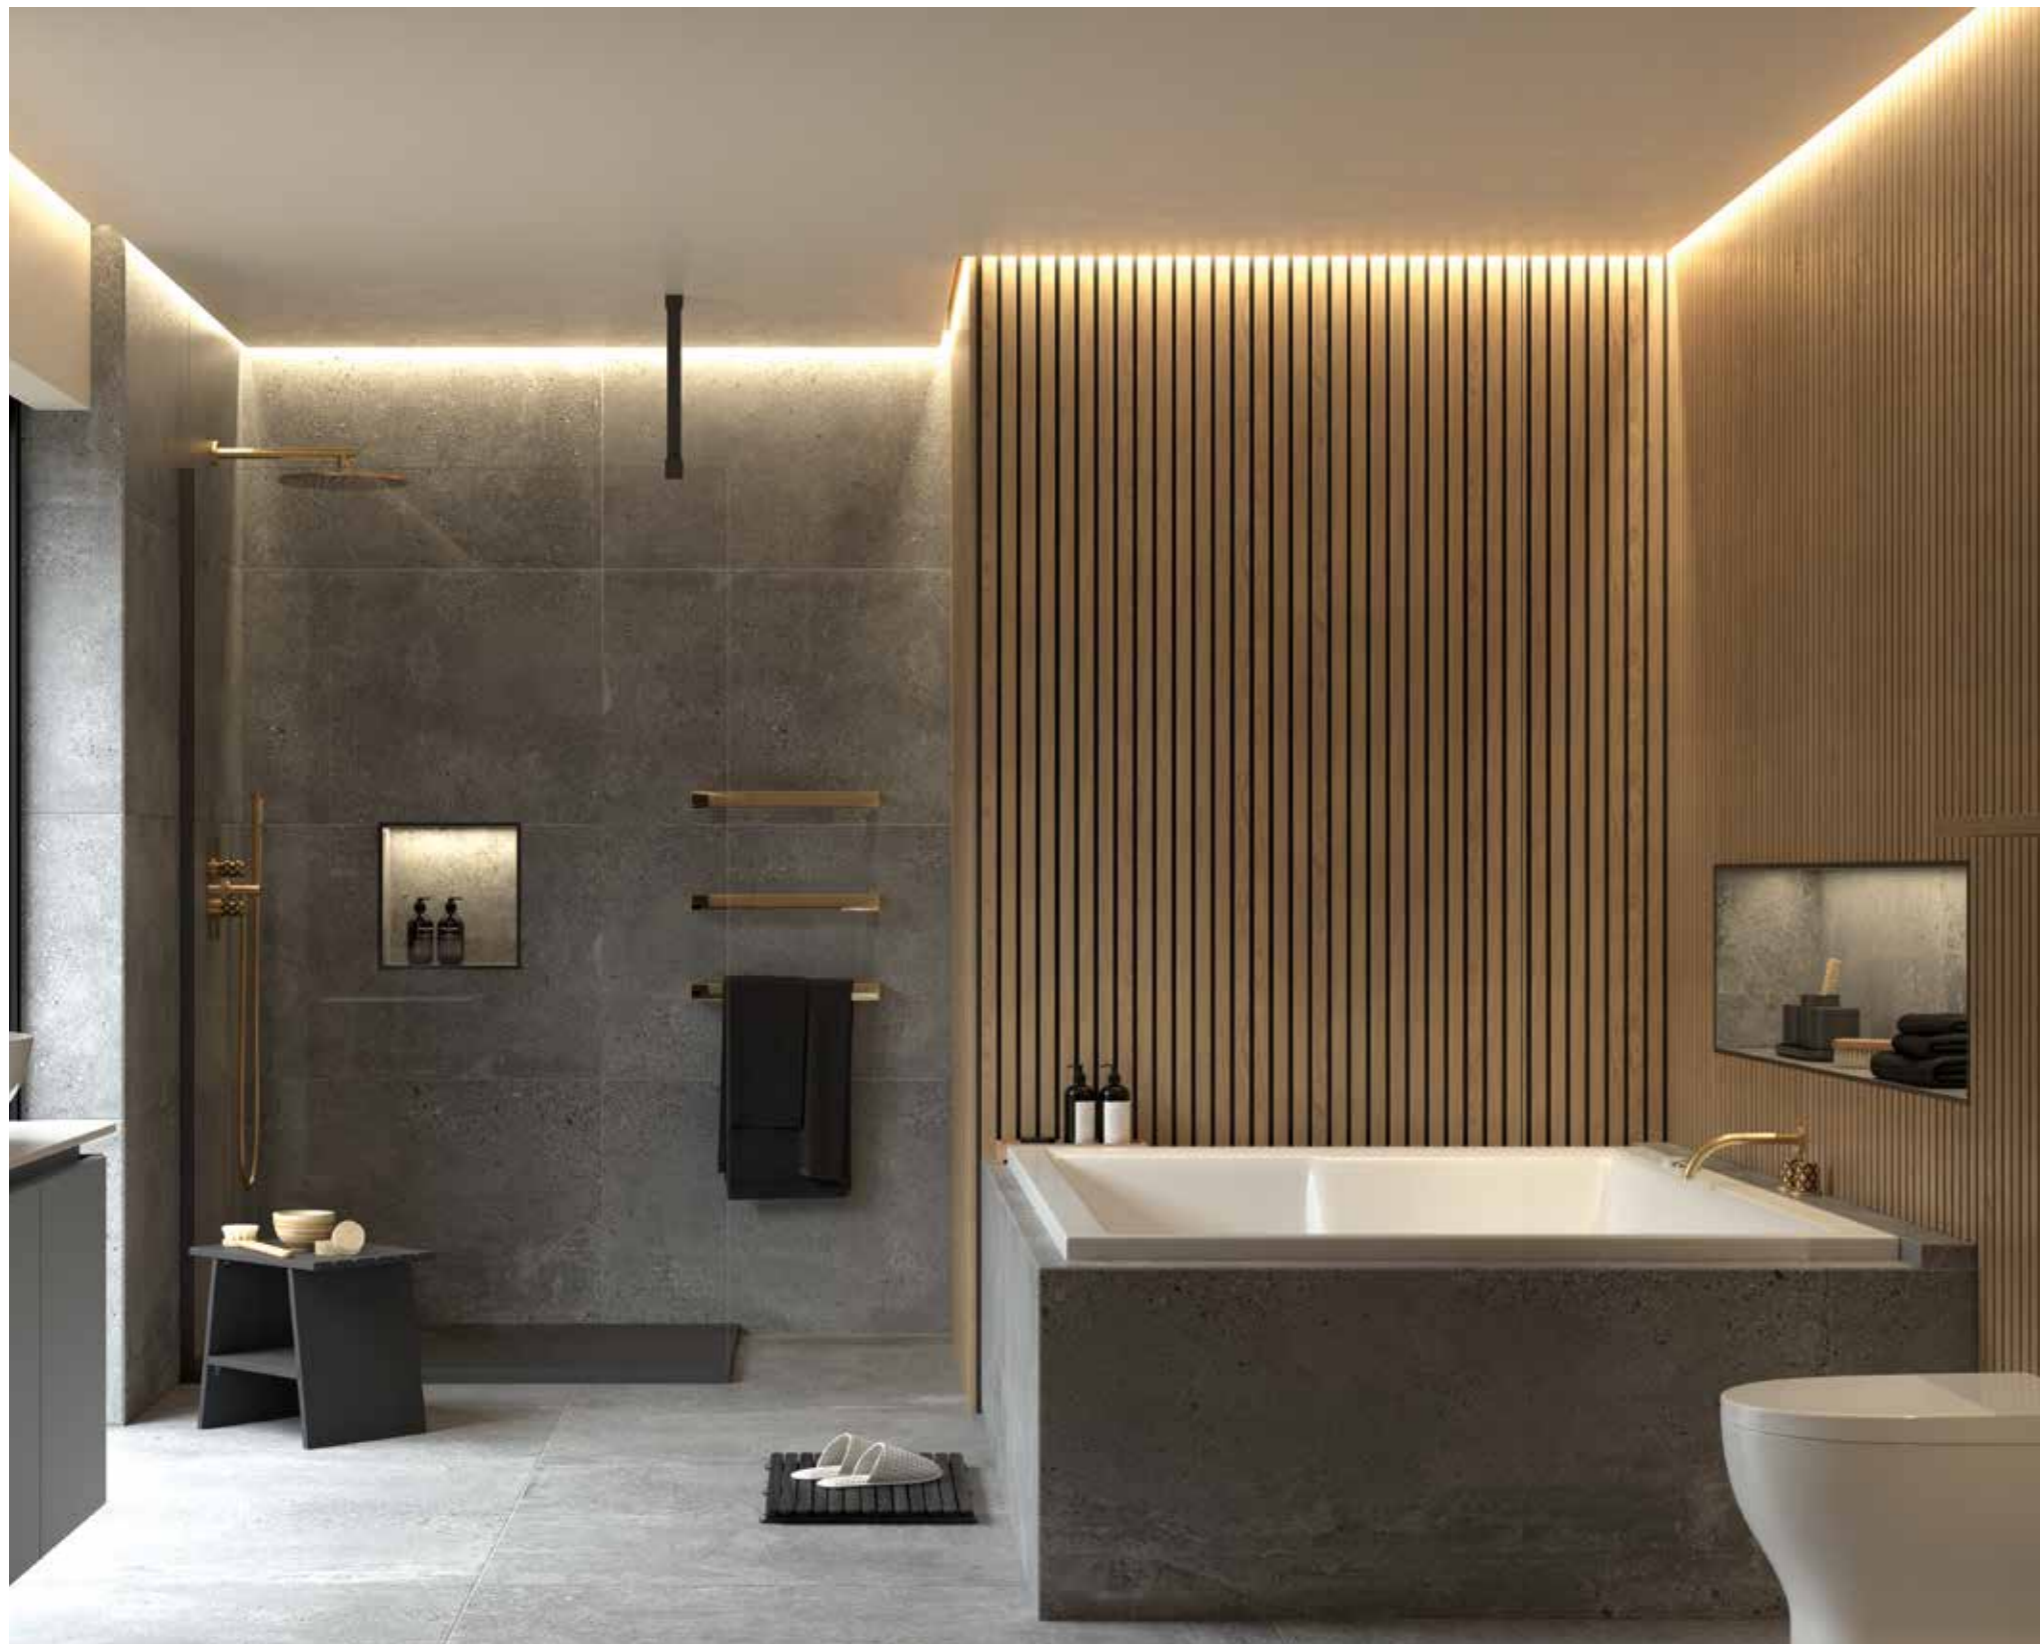

Warm Minimal

Minimalism has found its softer side; the addition of colour and texture mellows its traditional rigidity. Large format concrete effect tiles, natural oak slatwall and antique brass finishes complemented with warm, soft lighting create a contemporary style.

Get the look

121883 Wickes Tough & Washable Matt Emulsion Paint - Biscuit No.320

287198 Boutique Concrete Pebble Tile

282599 Whitbourne Natural Graphite Vanity Unit and Countertop Bowl

284917 Kite Tall Basin Mixer Tap - Antique Brass

284912 Serenitie Wall Mounted 3 Hole Basin & Bath Mixer - Antique Brass

284443 Eclipse Black Double Bathroom Mirror Cabinet

281467 Charlton 14 Jet Whirlpool Inset Bath with Airspa & LED Light

257933 Kerala Round Smooth Flush Back To Wall Toilet Pan & Soft Close Seat

284937 Kite Shower Valve - Antique Brass

283666 Elcot Brushed Brass Dry Electric Towel Bars - 450mm (3 Bars)

257854 Hadleigh 8mm Brushed Anthracite Frameless Wetroom Screen with Ceiling Arm

282511 Nexa By Merlyn 30mm Rectangular Slate Graphite Shower Tray

296151 Corlea Oak Slatted Wall Panelling