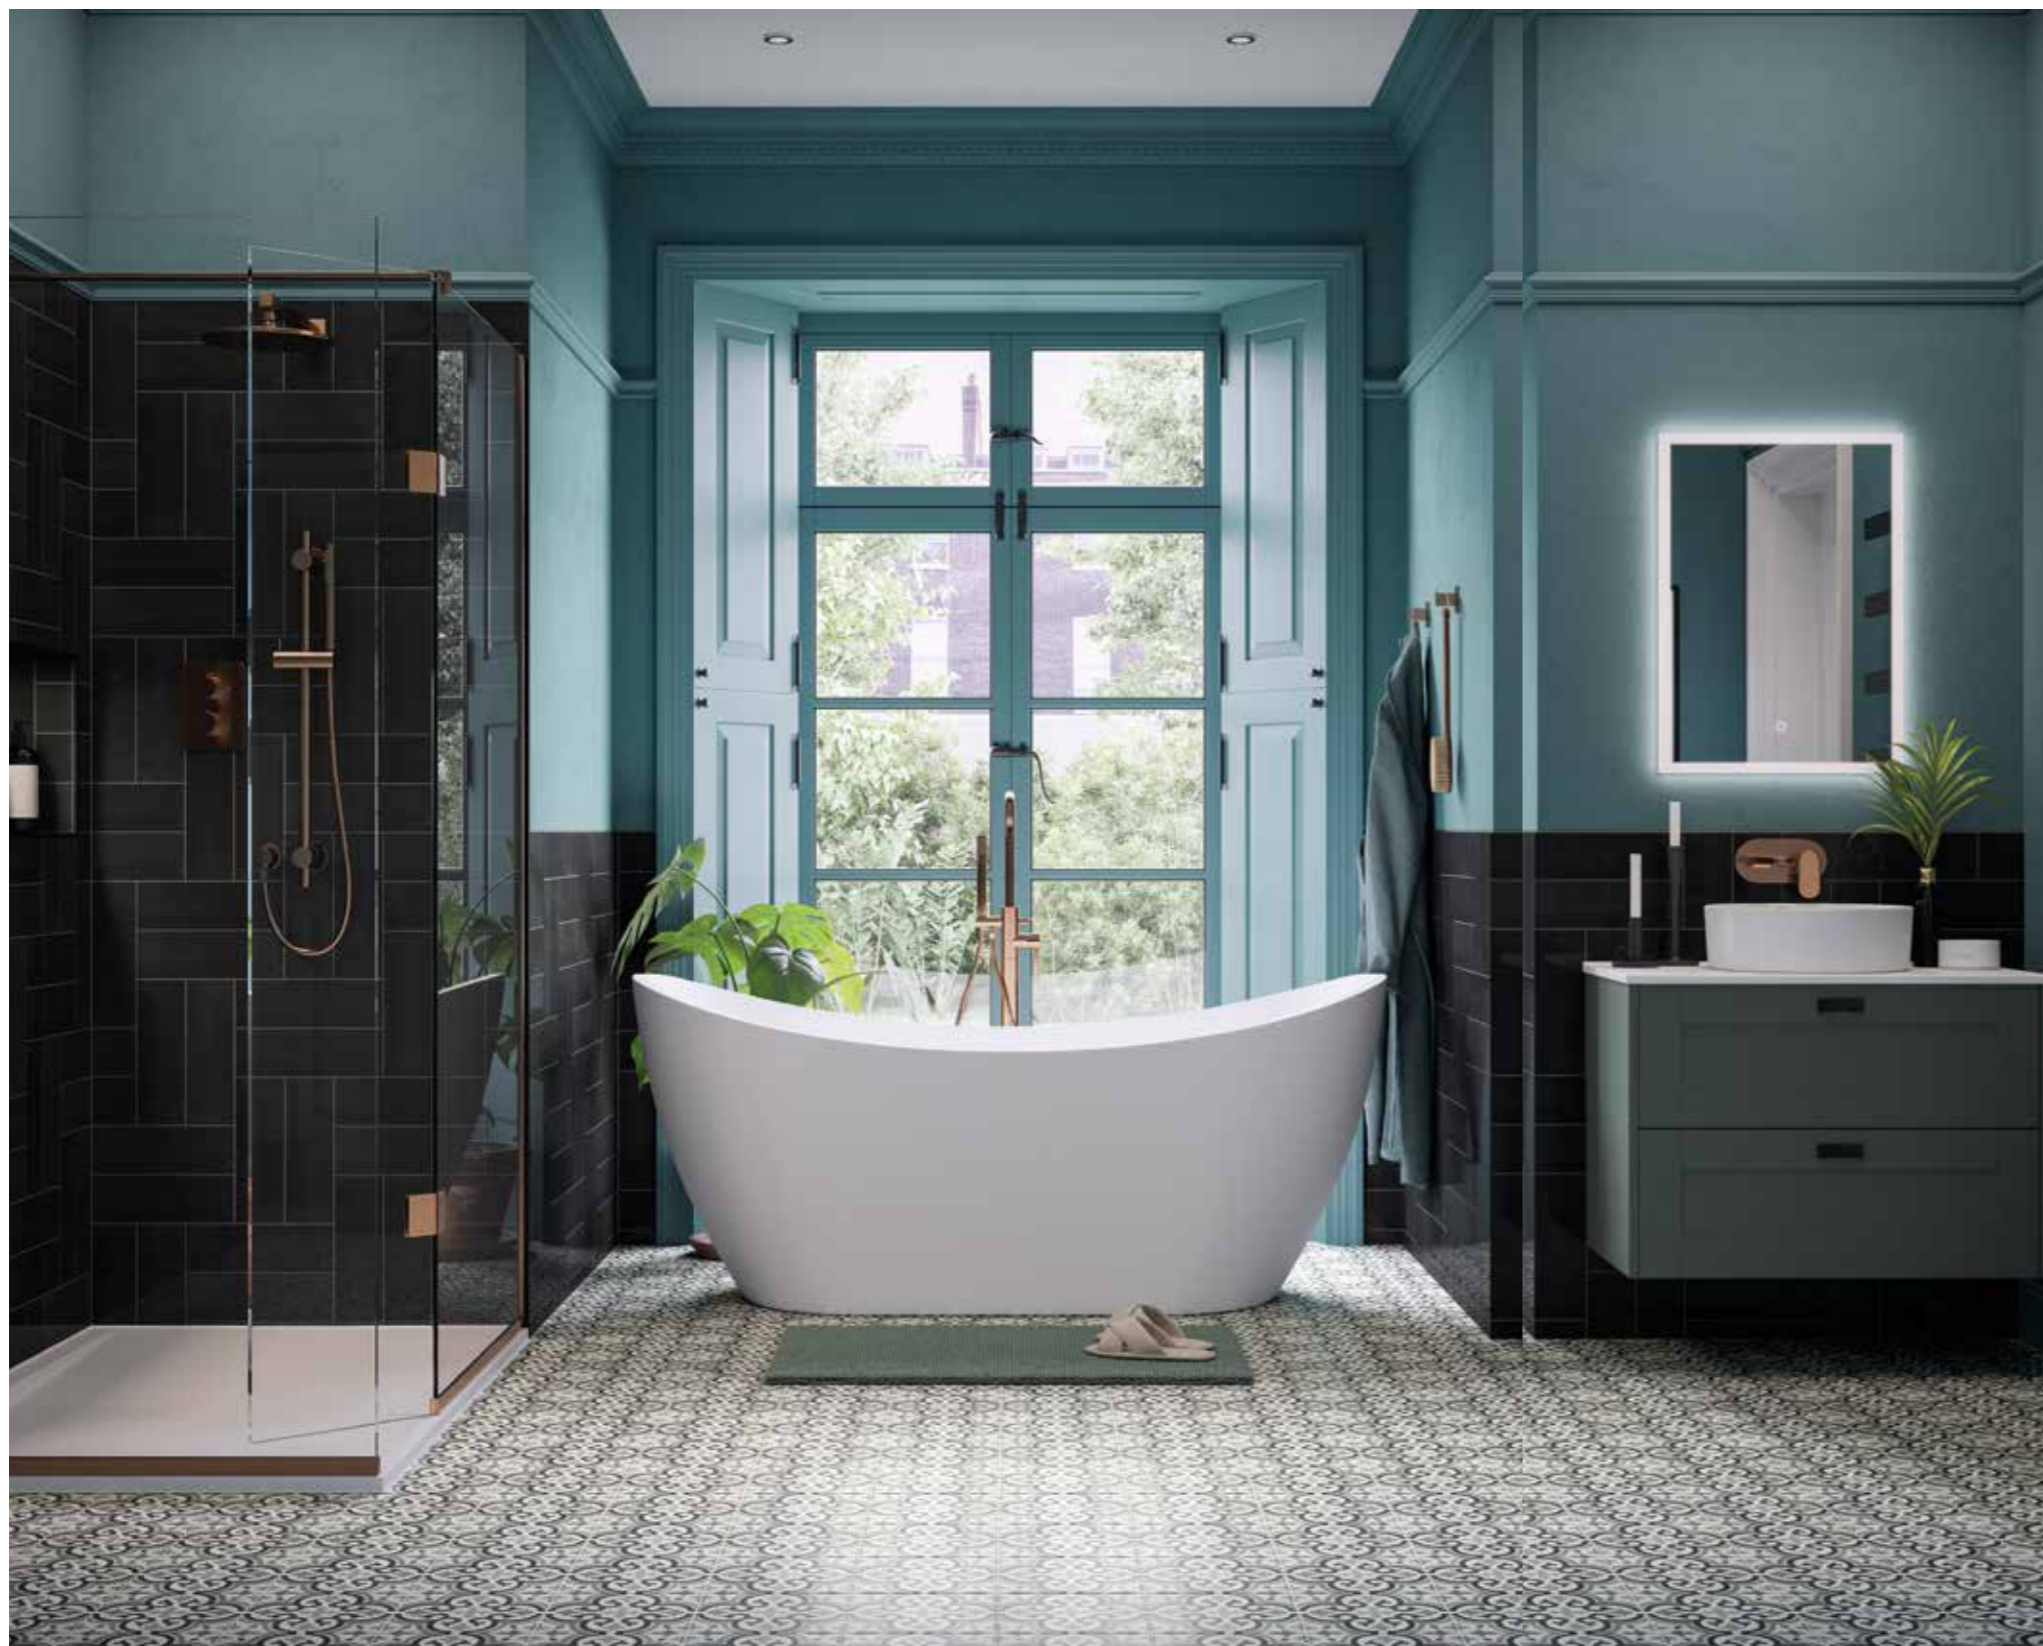

Green Park

The rich greens of the Duarti by Calypso Highwood bathroom furniture provide inspiration for this opulent look. A mixture of contemporary products with a rich traditional decorative scheme gives the luxurious feel of a hotel bathroom in your home. A sanctuary combining shades of green with black, white and bronze finishes.

Get the look

250084 Prussian Green - No. 841 Vinyl Matt Emulsion
235993 Soho Carbon Black Ceramic Wall Tile
193929 Melia Sage Patterned Ceramic Wall & Floor Tile
257729 Beckington Freestanding Bath Shower Mixer
257727 Beckington Wall Mounted Basin Mixer

257841 Wet Room Pivot Screen with Wall Arm
257577 Sydney Freestanding Slipper Bath
252298 Sensio Lyttleton Mirror Cabinet
258619 Duarti By Calypso Highwood Vanity Unit - Woodland Green
275883 Solid Surface Worktop Lace White Duarti By Calypso
230355 Platinum Round Countertop Bathroom Basin

257769 Hadleigh Shower Valve 2 Outlet Round - Bronze
257800 Wall Mounted Round Shower Head - Bronze
257798 Hadleigh Shower Rail and Handset Kit