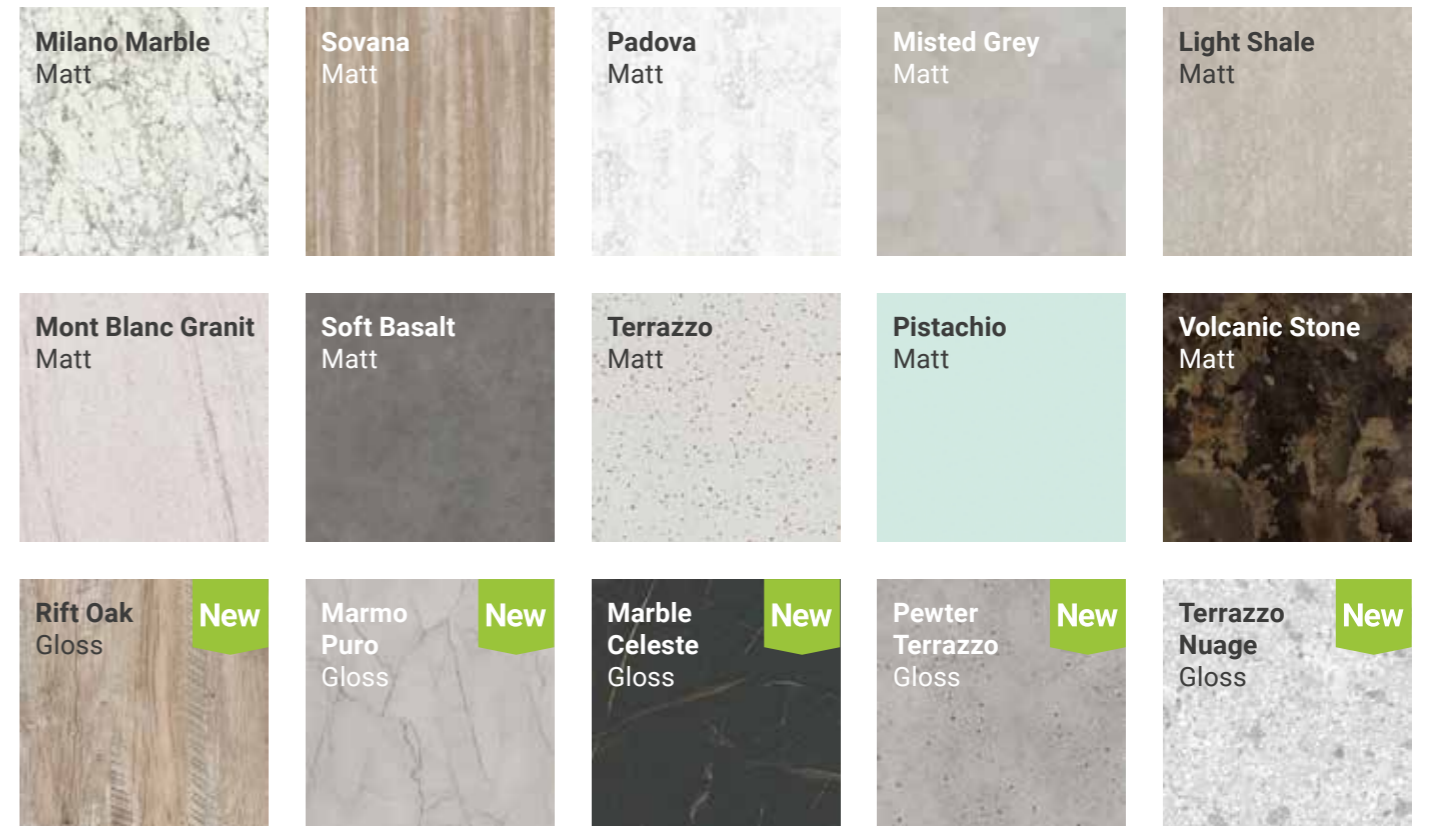

Elite collection

The most advanced Wetwall shower panel system that does not require any trims making joints virtually seamless. Panel sizes available: Tongue & groove 600 and 1200mm, tongue & groove post formed edge 1200mm.