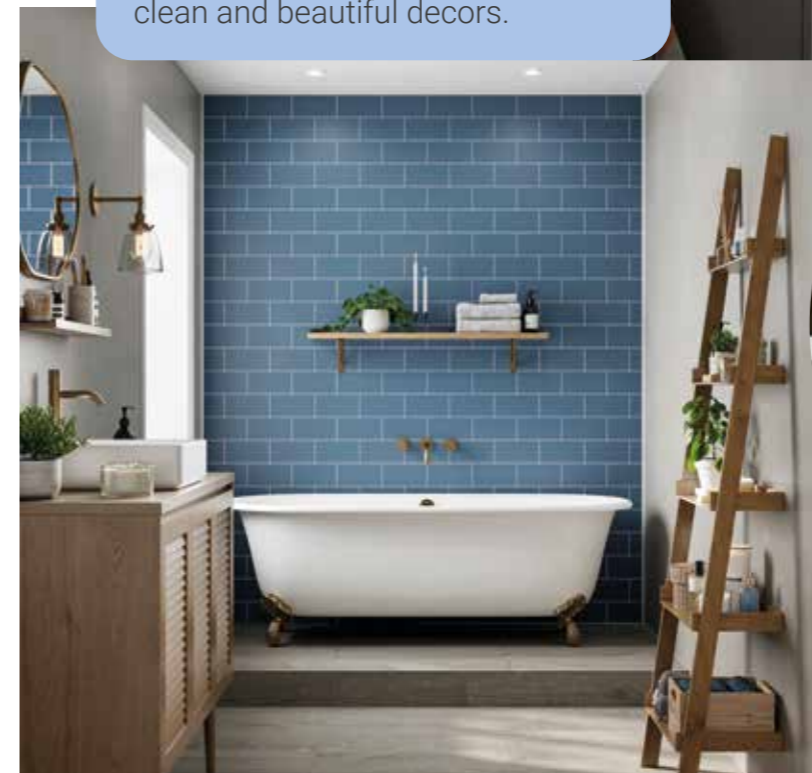

MULTIPANEL

Create beautiful spaces with the endless possibilities Multipanel brings. From herringbone tile effect to clean marble, find a style that suits you. Easy to install, easy to clean and beautiful decors.