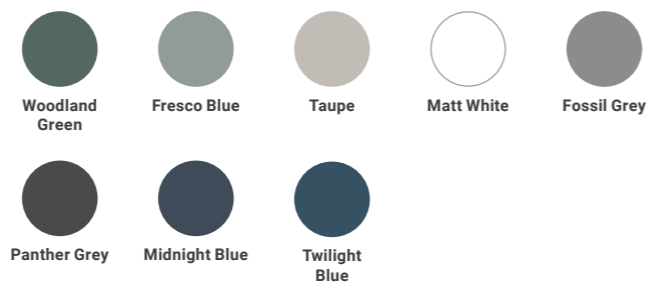

Colours available: