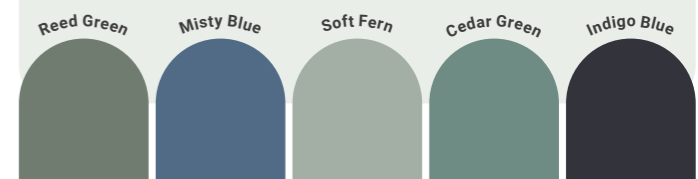

## On trend greens & blues

Introducing Reed Green & Misty Blue in our popular Malmo range as well as Soft Fern, Cedar Green and Indigo Blue in our

**duarti**  
by CALYPSO fitted furniture collection.