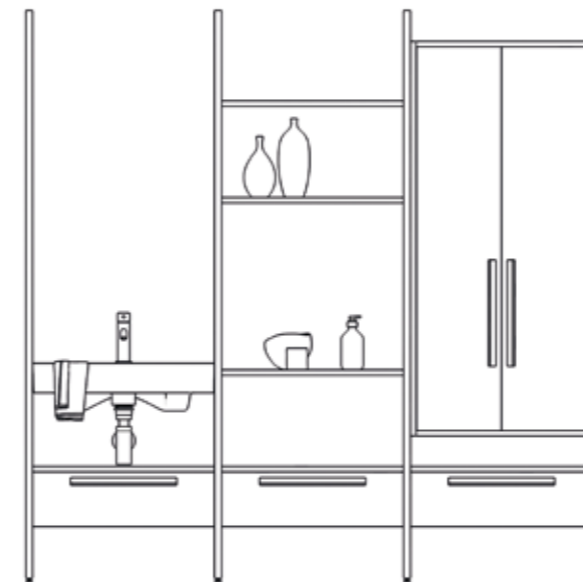

Vanity, Shelf & Tower Unit with Basin
H 2170 x W 1800 x D 447mm
300774 White Basin
300778 Black Basin