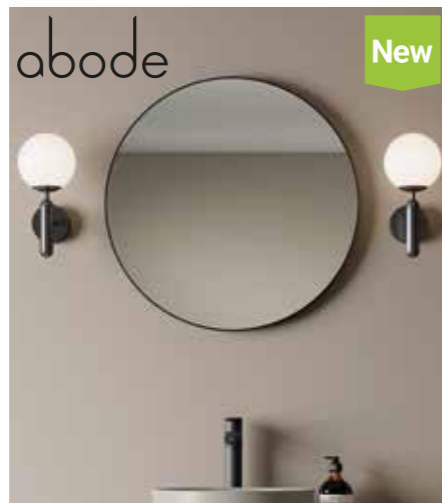

Abode Mayor Bathroom Mirror
Sleek, seamless metal frame
300573 Round Matt Black
H 600 x W 600 x D 15mm
300574 Round Brushed Brass
H 600 x W 600 x D 15mm
300575 Tablet Matt Black
H 900 x W 450 x D 15mm
300576 Tablet Brushed Brass
H 900 x W 450 x D 15mm