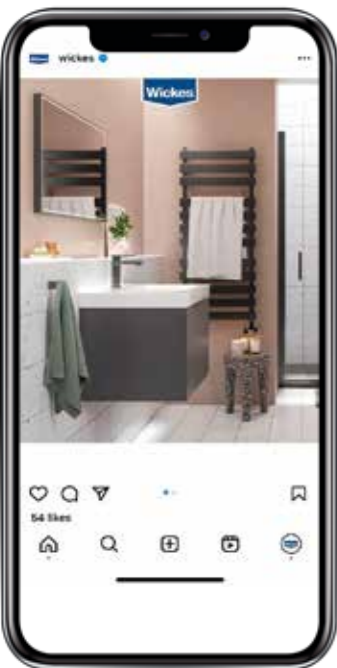

Your budget. Our promise.

We can find products and payment options to help you make your money go further.

Follow us on social

Get the latest trends, inspiration and new ranges at your finger tips. We'd love to see your before and after bathrooms projects, just tag us using

@wickes

Choose from a wide range of bathrooms to suit you and your budget.

Spread your costs with our flexible payment options.

Receive a clear, itemised quote that's easy to understand.