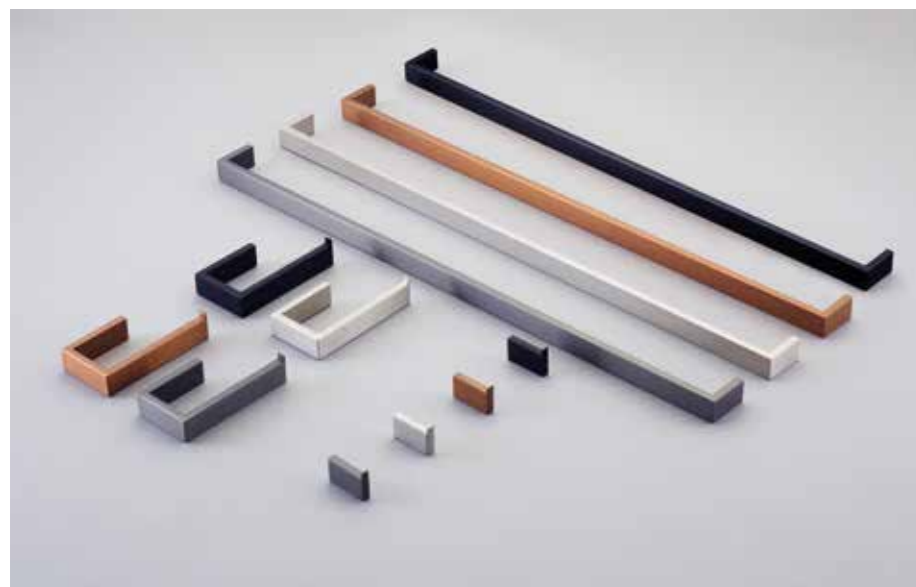

Accessories

A must for all bathrooms, accessories add the perfect finishing touch. Ranges available to suit your style.

New Melbury Pro accessories

Robe Hook

H 48 x W 48 x D 50mm

- 303907 ● Brushed Brass
- 303908 ● Brushed Bronze
- 303909 ● Brushed Nickel
- 303910 ● Brushed Anthracite
- 303911 ● Matt Black

Toilet Roll Holder

H 48 x W 170 x D 70mm

- 303912 ● Brushed Brass
- 303913 ● Brushed Bronze
- 303914 ● Brushed Nickel
- 303915 ● Brushed Anthracite
- 303916 ● Matt Black

Hand Towel Holder

H 48 x W 213 x D 63mm

- 303922 ● Brushed Brass
- 303923 ● Brushed Bronze
- 303924 ● Brushed Nickel
- 303925 ● Brushed Anthracite
- 303926 ● Matt Black

Single Towel Rail

H 48 x W 560 x D 65mm

- 303927 ● Brushed Brass
- 303928 ● Brushed Bronze
- 303929 ● Brushed Nickel
- 303930 ● Brushed Anthracite
- 303931 ● Matt Black

Double Towel Rail

H 48 x W 560 x D 100mm

- 303917 ● Brushed Brass
- 303918 ● Brushed Bronze
- 303919 ● Brushed Nickel
- 303920 ● Brushed Anthracite
- 303921 ● Matt Black

Hadleigh

Single Towel Rails

H 20 x W 790 x D 55mm

- 257816 ● Matt Black
- 257812 ● Brushed Bronze
- 257824 ● Brushed Nickel
- 257820 ● Brushed Anthracite

Square Toilet Roll Holders

H 35 x W 153 x D 80mm

- 257817 ● Matt Black
- 257813 ● Brushed Bronze
- 257825 ● Brushed Nickel
- 257821 ● Brushed Anthracite

Square Robe Hooks

H 35 x W 10 x D 45mm

- 257815 ● Matt Black
- 257811 ● Brushed Bronze
- 257823 ● Brushed Nickel
- 257819 ● Brushed Anthracite

Shoreditch Flexi Fix

- Zinc alloy construction with chrome plated finish
- Contemporary design to complement any bathroom décor
- Flexi-Fix method of securing to walls or tiles without damaging the existing décor
- Screw or glue fixing

Towel Rail 229556

H 52 x W 90 x D 670mm

Glass Shelf 229540

H 50 x W 130 x D 590mm

Towel Ring 229557

H 170 x W 70 x D 230mm

Toilet Roll Holder 229549

H 52 x W 90 x D 180mm