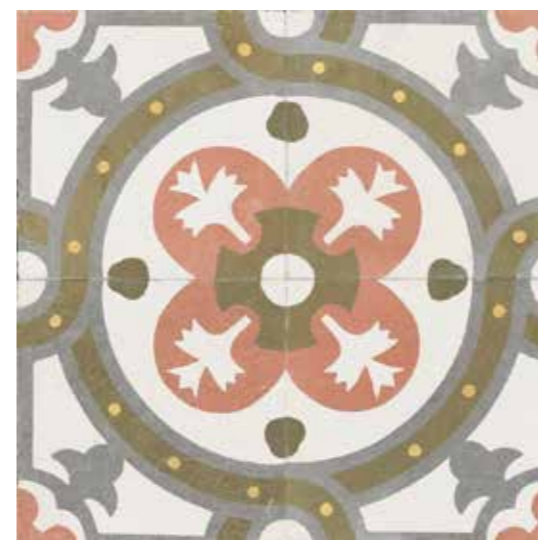

Available tiles