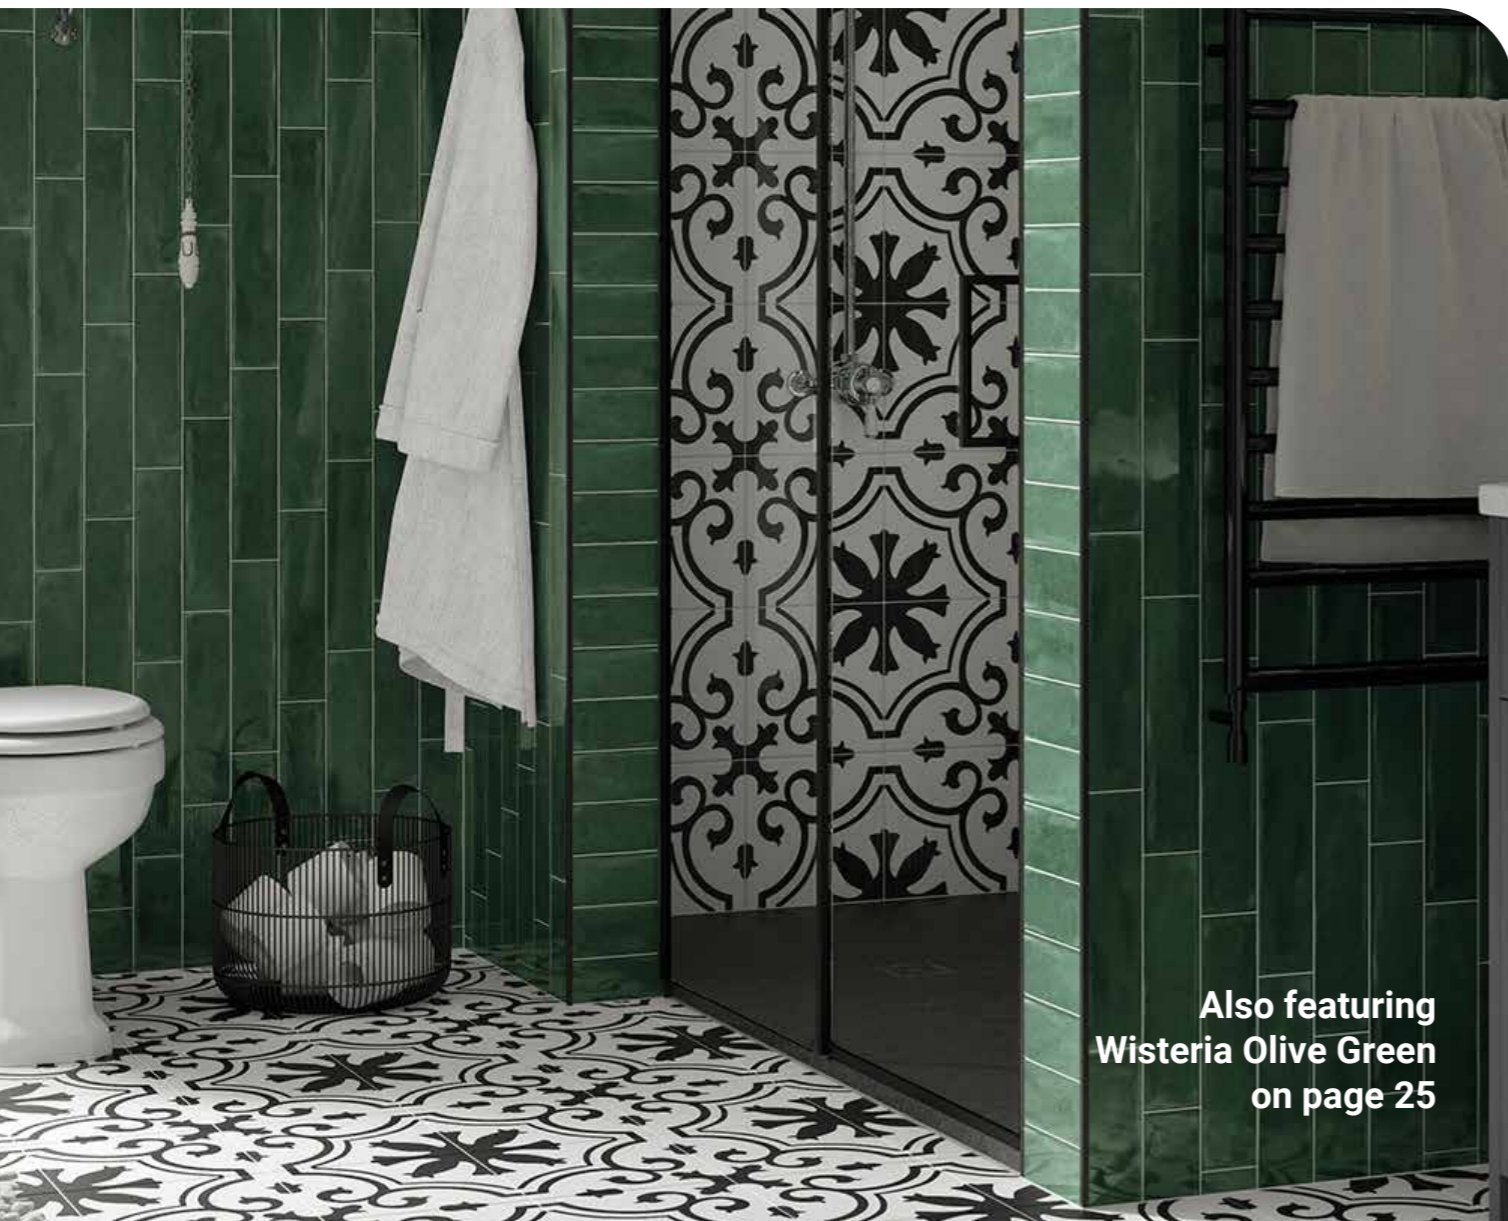

Belloli

With a sense of timeless elegance, this stunning black and white Victorian style tile will add a touch of vintage allure to any space.

Specification

Size	250x250mm
Size category	Small
Thickness	8.7mm
Finish	Matt
Rectified	No
Material	Ceramic
Wall	Yes
Floor	Yes
Kitchens	Yes
Bathrooms	Yes
Wetroom floors	No
Requires sealing	No
Shading variations	Low
Pack coverage	1.0m²

Also featuring
Wisteria Olive Green
on page 25

Available tiles

Four tiles make up the below pattern