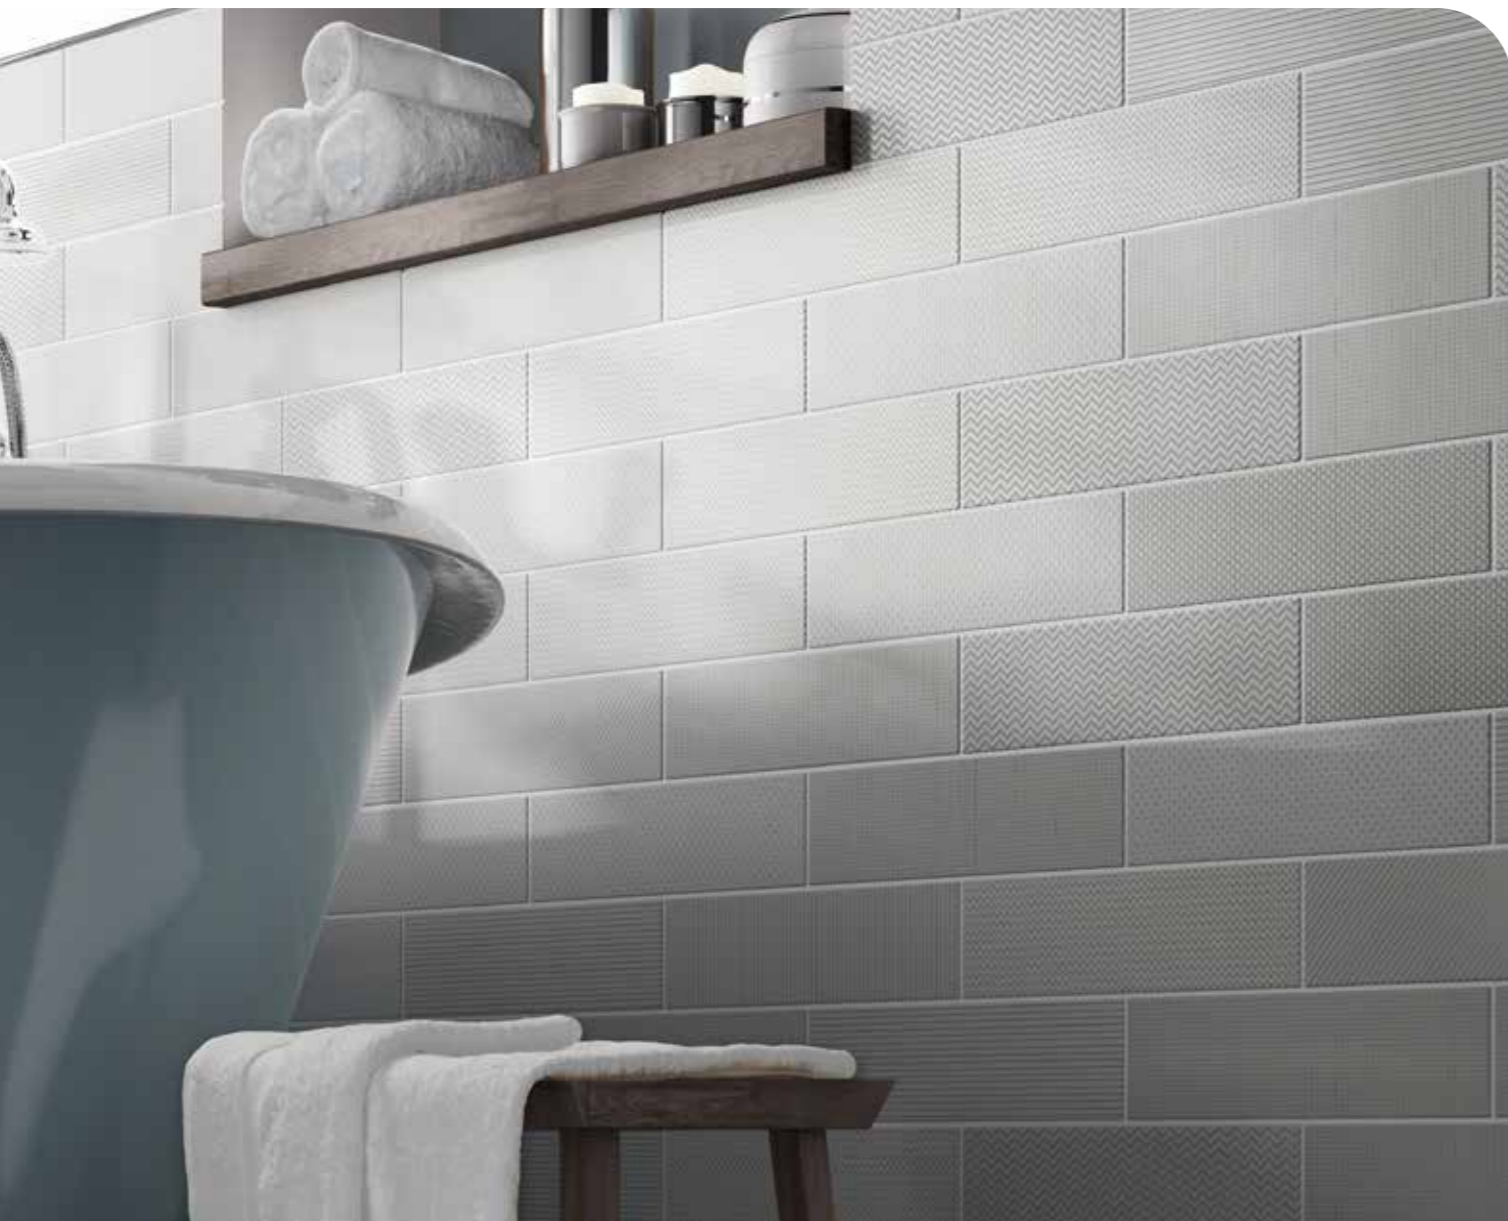

Flair

These unique small format ceramic tiles are perfect for both kitchen and bathroom walls and splashbacks. Available in two colours, in both a plain finish and a mix of 9 subtle decor patterns.

Specification

Size	300x75mm
Size category	Small
Thickness	9.5mm
Finish	Gloss
Rectified	No
Material	Ceramic
Wall	Yes
Floor	No
Kitchens	Yes
Bathrooms	Yes
Wetroom floors	No
Requires sealing	No
Shading variations	Medium
Pack coverage	0.45m²

Walls Only