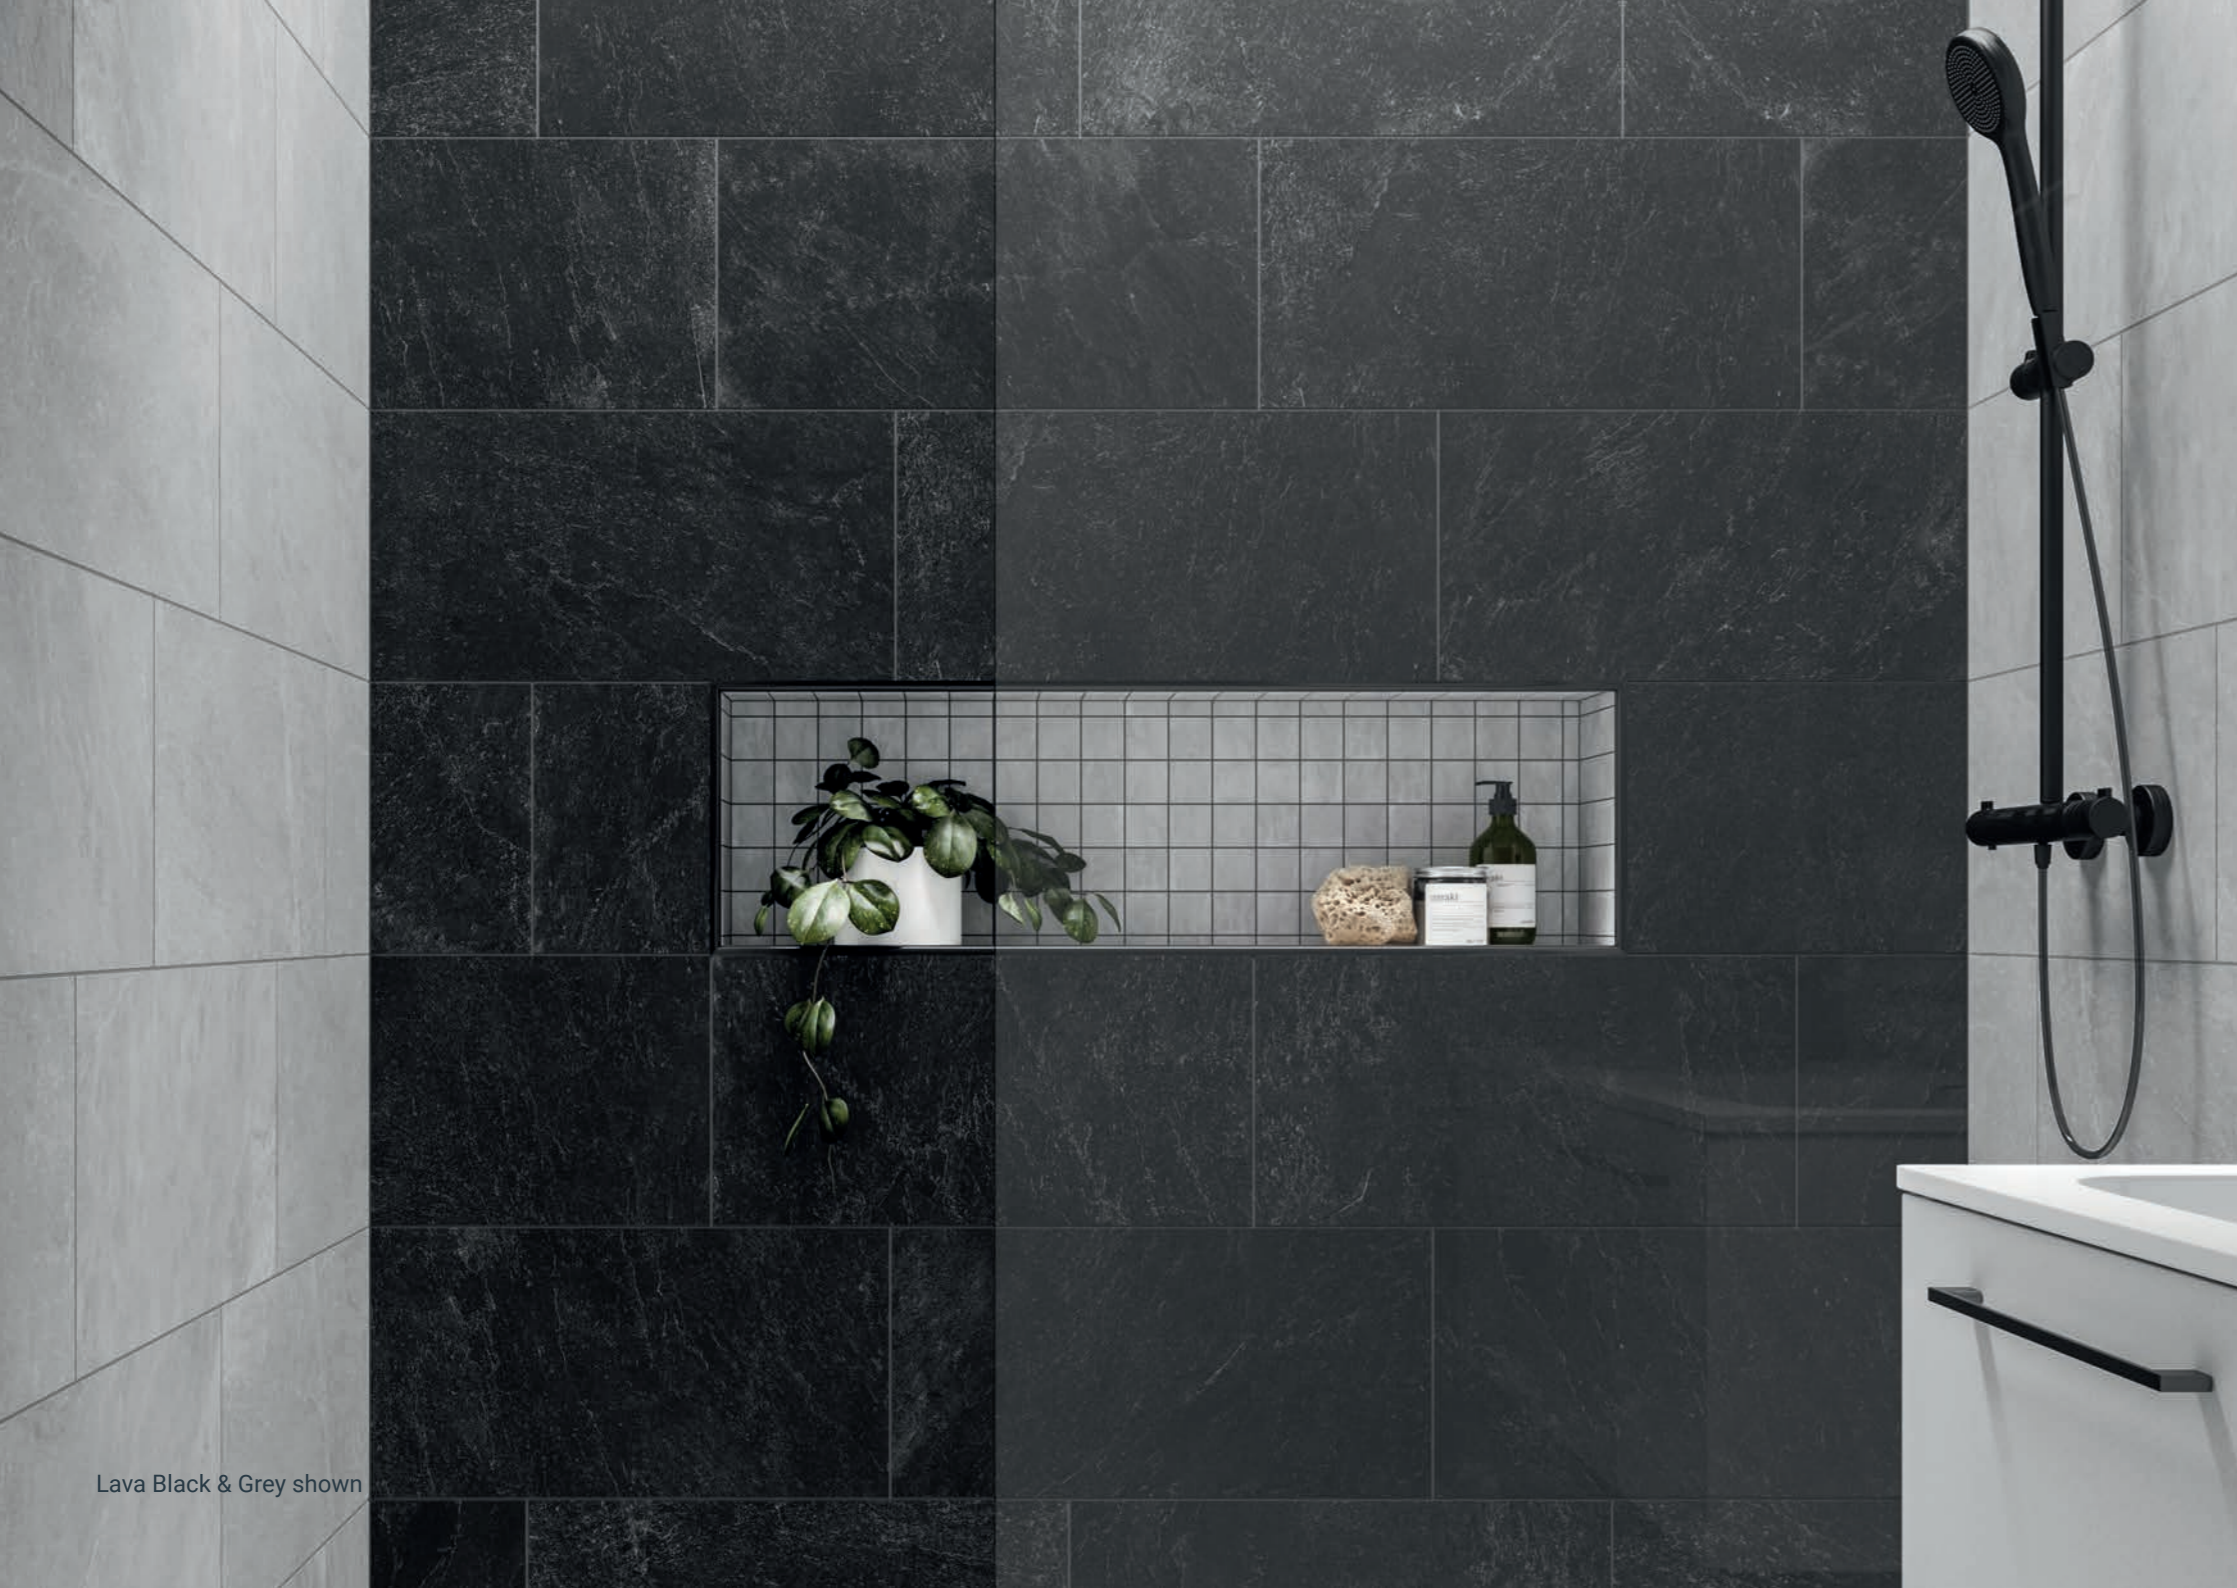

Lava Black & Grey shown

Lava

Lava is a subtle stone effect tile. Available in three shades, bone, grey and black, with three sizes to choose from, you can tile your entire room with Lava.

Floors & Walls

Wetroom Floor

Specification

Size	300x300mm	600x300mm	600x600mm
Size category	Small	Medium	Large
Thickness	8.7mm	9.5mm	9.5mm
Finish	Matt	Matt	Matt
Rectified	No	No	Yes
Material	Porcelain	Porcelain	Porcelain
Wall	Yes	Yes	Yes
Floor	Yes	Yes	Yes
Kitchens	Yes	Yes	Yes
Bathrooms	Yes	Yes	Yes
Wetroom floors	Yes	Yes	Yes
Requires sealing	No	No	No
Shading variations	Medium	Medium	Medium
Pack coverage	0.53m²	1.26m²	1.42m²

Available tiles

Mosaic

K: 287117
B: 287204

Black

K: 287115
B: 287202

K: 287116
B: 287203

Mosaic

K: 287114
B: 287201

Bone

K: 287112
B: 287199

K: 287113
B: 287200

Mosaic

K: 287120
B: 287207

Grey

K: 287118
B: 287205

K: 287119
B: 287206