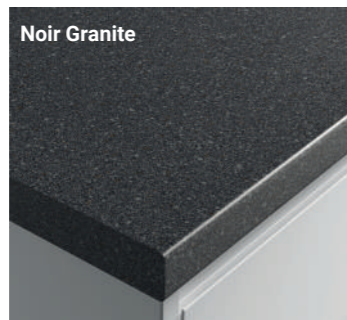

Marmo Nero

Noir Granite

252228 Worktop H 600mm x W 38mm x D 3m
252229 Worktop H 600mm x W 28mm x D 2m
252230 Upstand H 600mm x W 38mm x D 3m