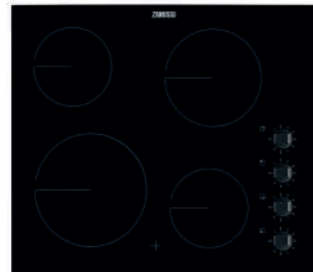

New

Zanussi Single Oven with Grill
ZOHTB0X2
275602

Hobs

Zanussi 60cm Gas Hob
Stainless Steel
ZGNT640X
401433

Zanussi 59cm Electric
Ceramic Hob
ZHRN640K
401376

Zanussi 60cm Electric
Induction Hob
ZITN646K
139075