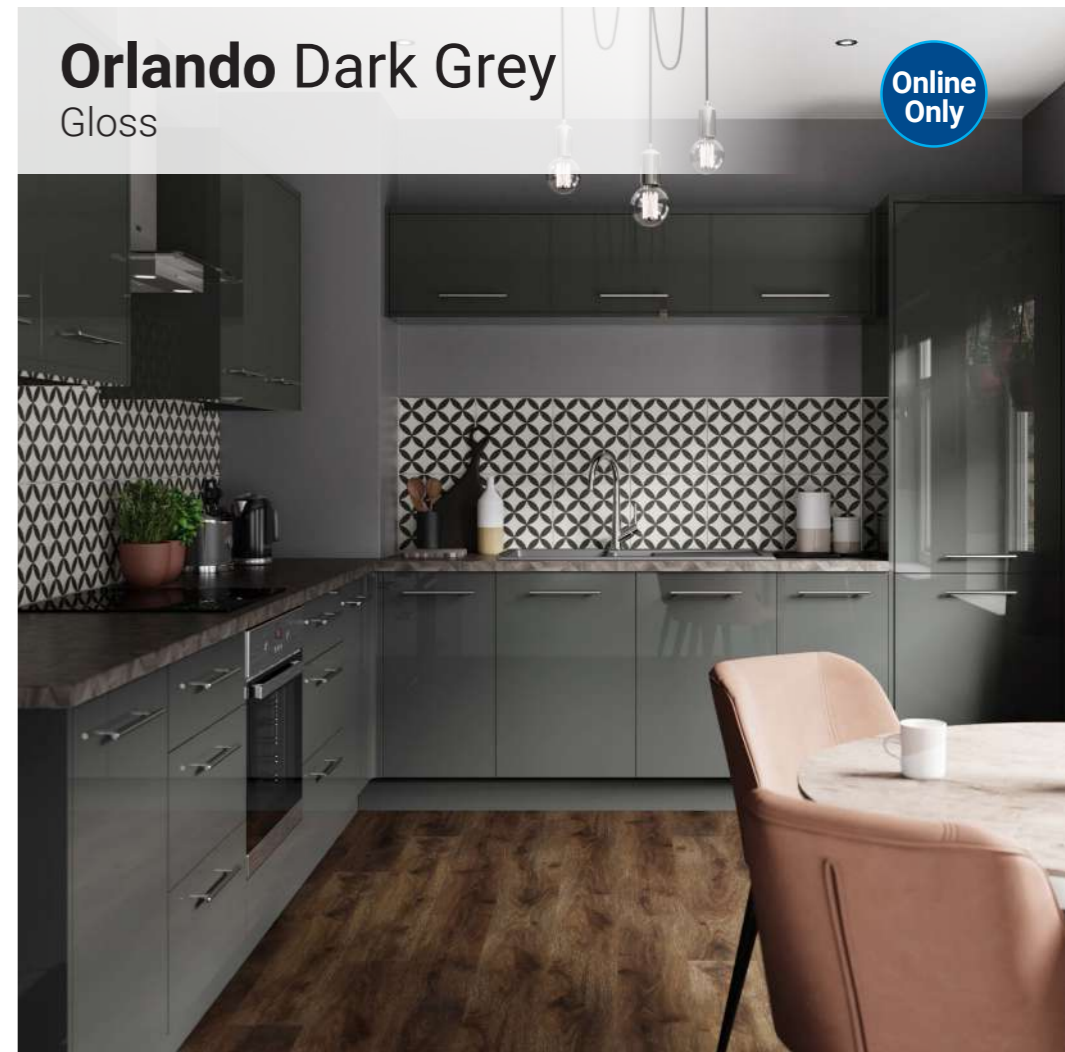

Orlando Reed Green

Matt

Online Only

New

Orlando Dark Grey

Gloss

Online Only

Orlando Marine Blue