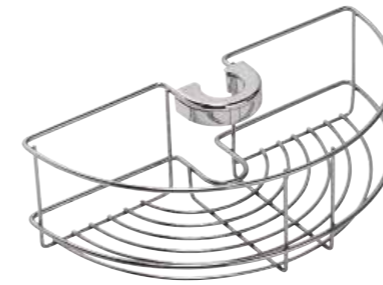

H 280 x W 180 x D 130mm

Rust-Free Small Two Tier Corner Shower Basket 143579

- Chrome finish
- Screw to wall
- Five year rust-free guarantee

H 320 x W 250 x D 150mm

Rust-Free Triple Corner Storage Basket 143582

- Adjustable storage baskets to make room for tall items
- Easy to install, adhesive pad fixings supplied
- Max. load 4.5kg
- All fittings included
- Five year rust-free guarantee

H 1615 x W 270 x D 185mm