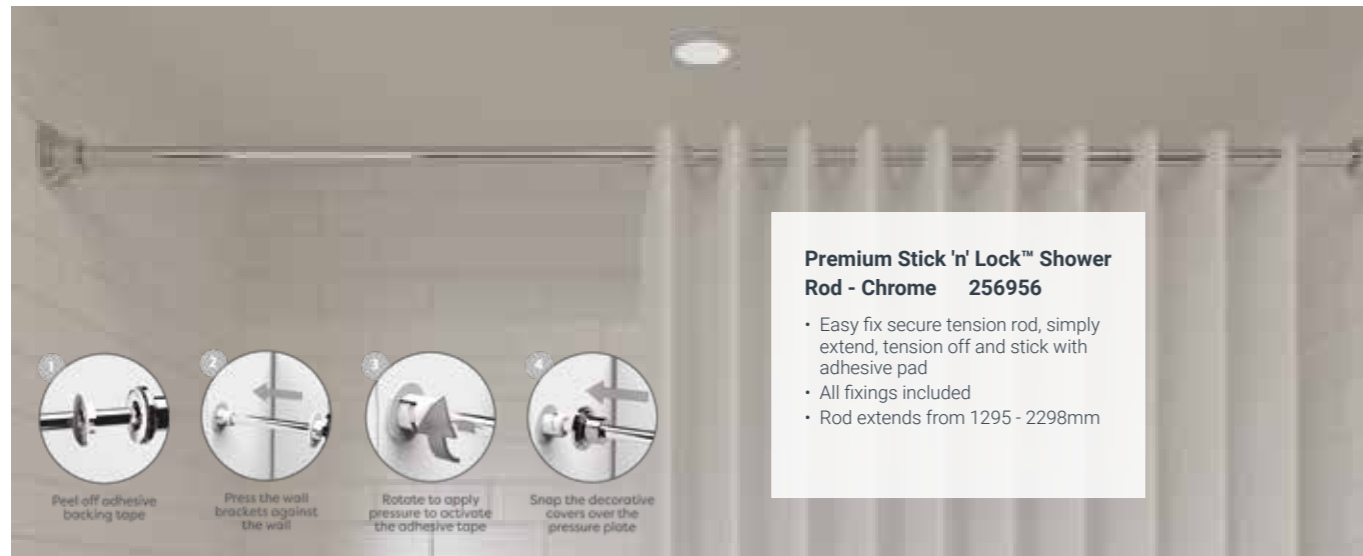

Shower Accessories

Shower Rods

Premium Stick 'n' Lock™ Shower Rod - Chrome 256956

- Easy fix secure tension rod, simply extend, tension off and stick with adhesive pad
- All fixings included
- Rod extends from 1295 - 2298mm

6' Curtain Rod - White 231280

- Telescopic rail extends from 1100-1830mm using a simple slide and twist motion
- Self-supporting system
- 22mm tube

L Shaped Telescopic Shower Rod 231379

- Telescopic rod extends from 1400 to 2600mm
- Tube: 22mm
- Fixed length: 740mm

Modular 4 Way Shower Rod System 231380

- Bright anodised aluminium system
- Chrome plated wall brackets
- Use as standard or cut to size
- Easy to screw fix, all fittings included
- Configurations: U-Shaped 900 x 930mm, L-Shaped 900 x 900mm, Large L-Shaped 900 x 1760mm, Straight 1735mm mm