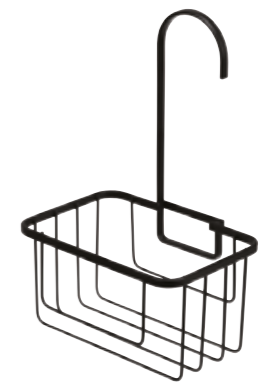

H 270 x W 180 x D 50mm

Clear Squeegee & Holder 210461

- Sleek clear handle
- Stainless steel blade holder with 256mm durable rubber blade
- Comes with suction cup hook for easy storage

H 185 x W 256 x D 30mm

Grey Shower Caddy 256959

- Simply hooks over riser rail
- Self draining
- Multiple caddies can be hooked together for increased storage

H 260 x W 255 x D 80mm

Rust-Free Black Shower Caddy 256958

- Simply hooks over riser rail
- Supplied with self-adhesive pad to secure caddy in place
- Five year rust-free guarantee
- Black powder coated mild steel