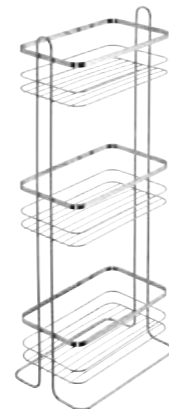

- Machine washable
- Slip-resistant backing

Round Chrome Light Pull 231286

Worcester Robe Hook 139105

Worcester Tumbler Holder 139102

Worcester Soap Dish 139101

Classic Style Light Pull 231287

Over Door Ball Multi Hook 231365

- Chrome finish
- Fit doors up to 40mm thick
- Maximum load: 8kg

Bathroom Accessories

Black and Bamboo 3 Tier Freestanding Storage Basket 256957

- Modern black and wood effect finish

H 730 x W 220 x D 150mm

3 Tier Freestanding Storage Basket 231261

- Chrome
- Five year rust-free guarantee

H 663 x W 253 x D 162mm

Croydex Curved Shower Rail 256970

- Creates extra storage space in small bathrooms
- Supplied with two shelves and two towel rails
- Simple screw fix installation