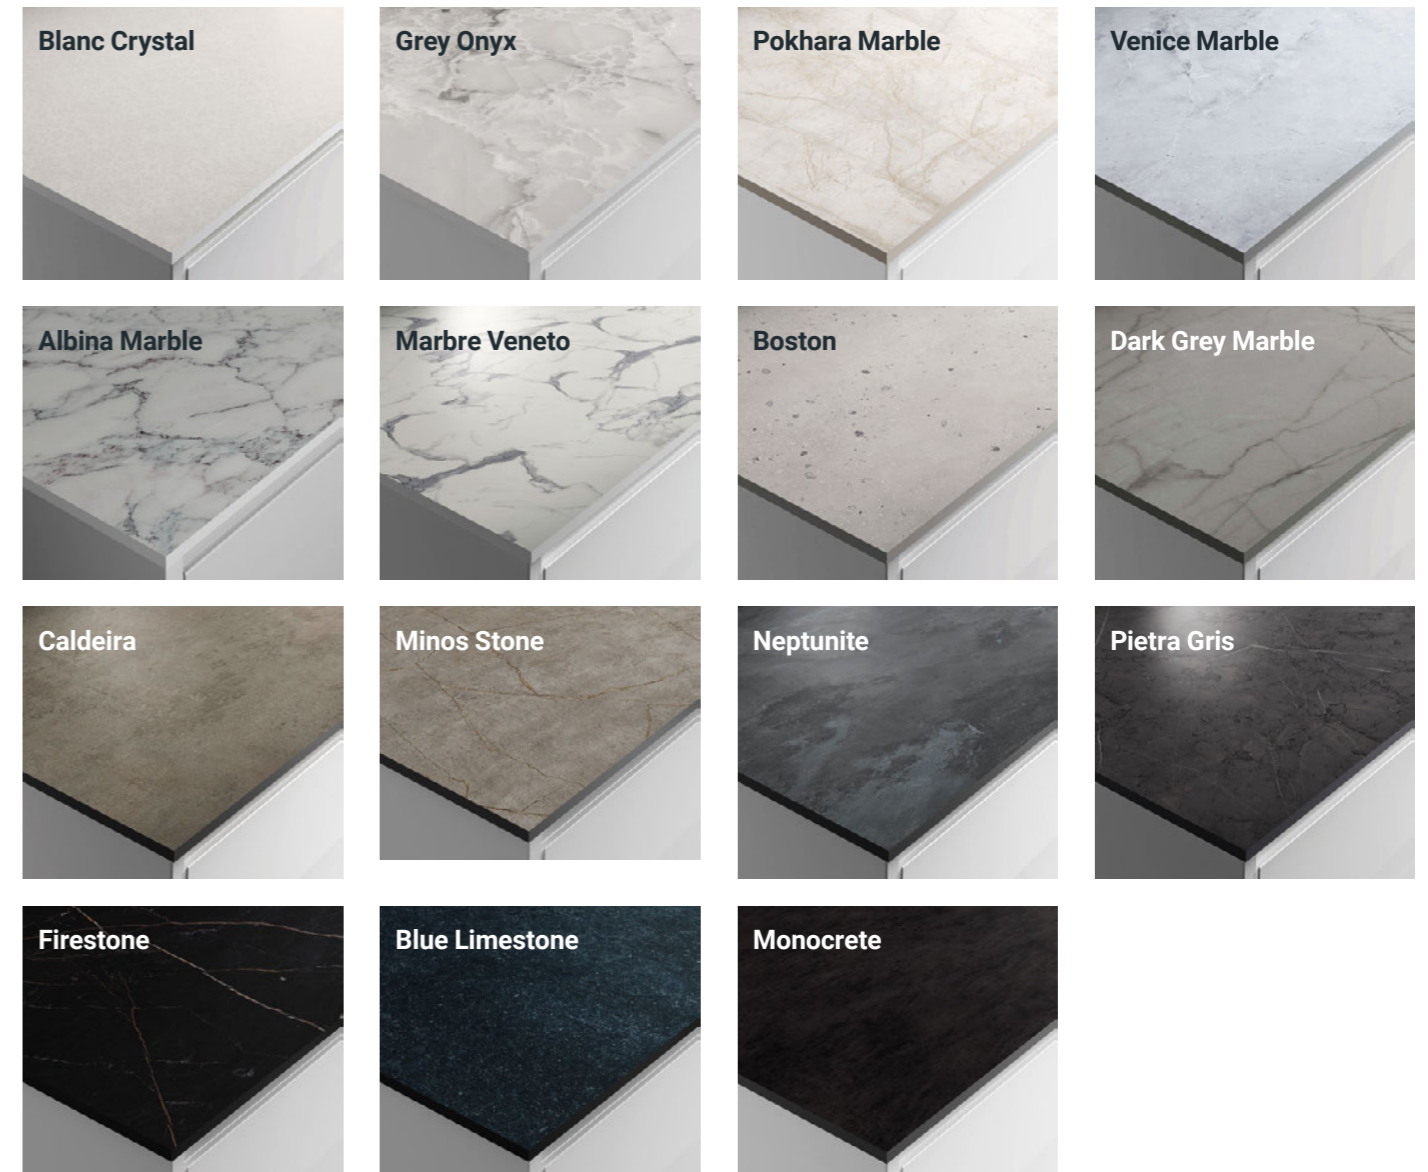

Compact laminate available in 12.5mm

Compact worktops are super slim, super tough and 100% waterproof, so they look and perform like stone or ceramic without the long and expensive fitting process.