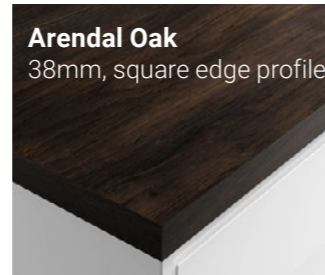

Laminate

In wood, stone, quartz and marble effects, laminate worktops are a great way to create a realistic finish at an affordable price point.

Wood effect