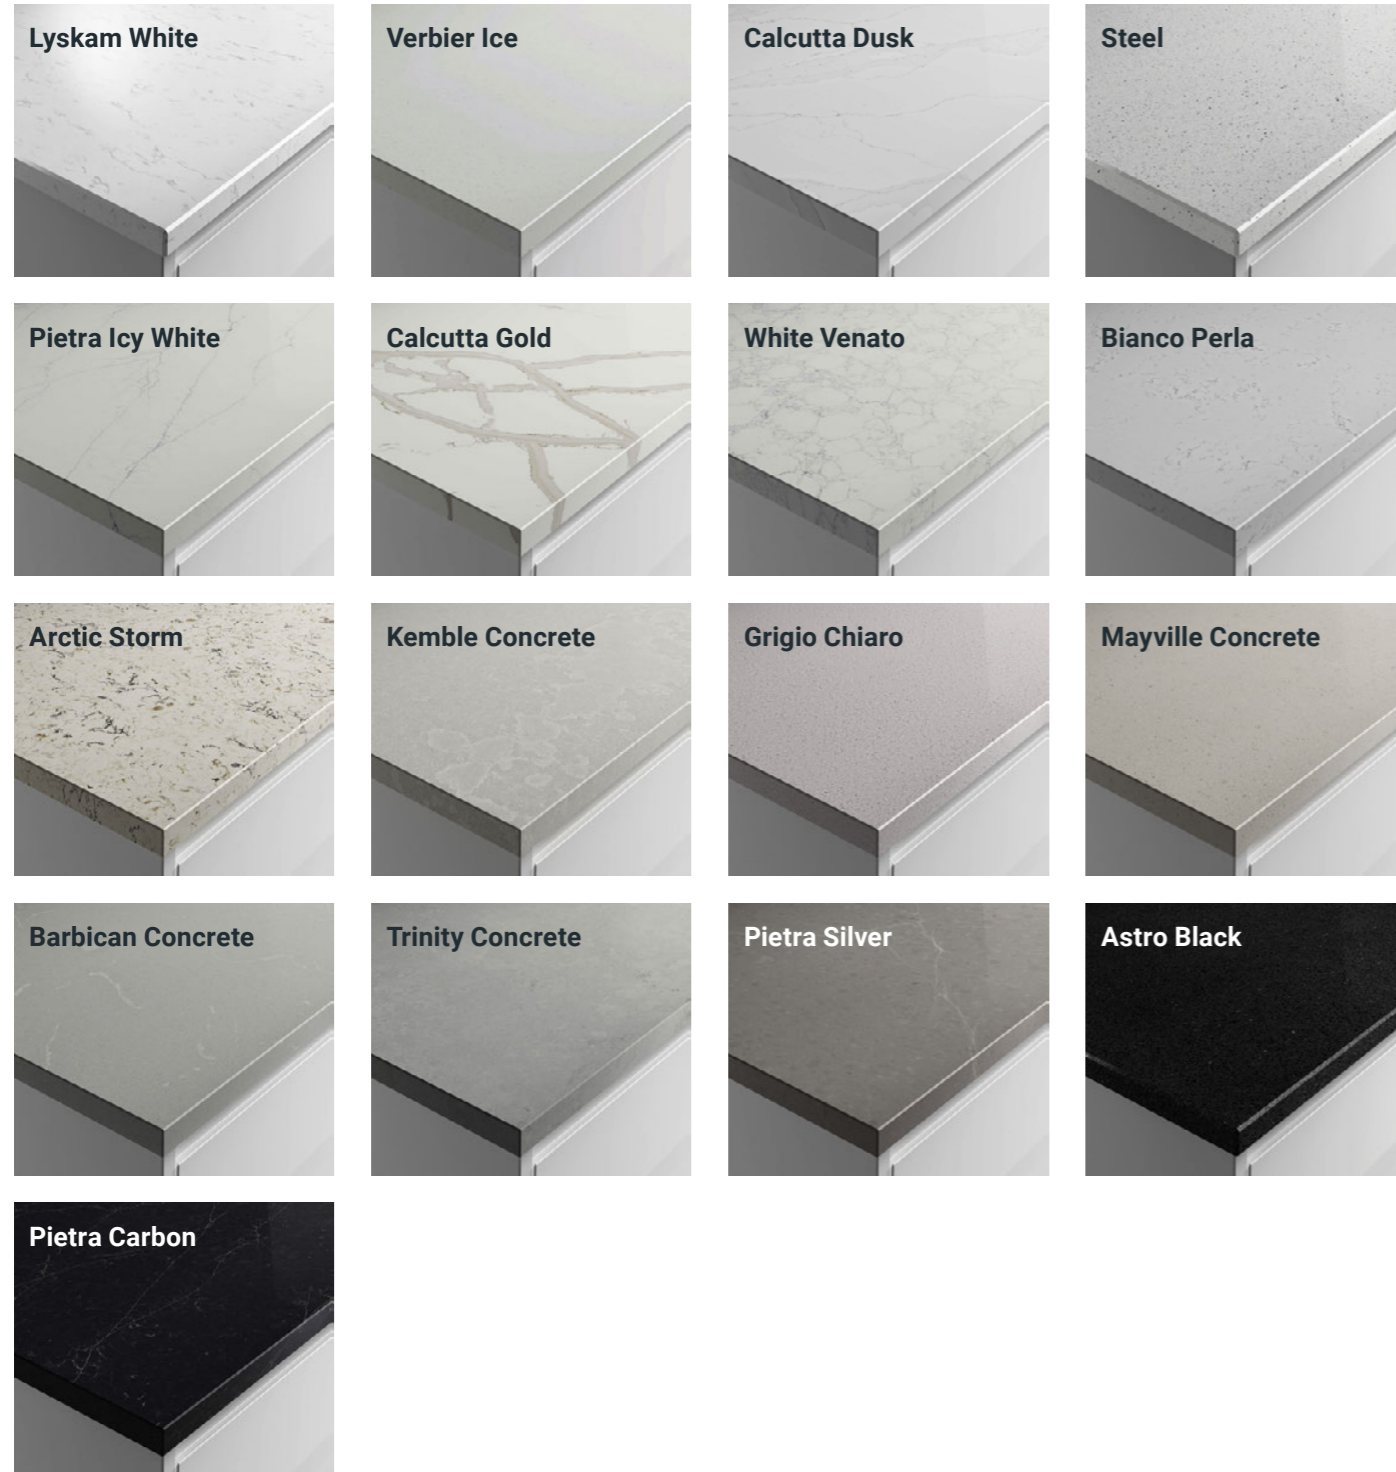

# Worktops

Corian® available in 37mm

A 12mm solid surface material made from one third acrylic resin and two thirds natural minerals that sits on a moisture resistant 25mm MDF subframe.

Silestone® Quartz® available in 20mm and 30mm

## Quartz® available in 20mm and 30mm

An engineered stone made from 93% quartz and 7% polymer resin, to give consistent colour and finish which is retained over the years with minimal upkeep.