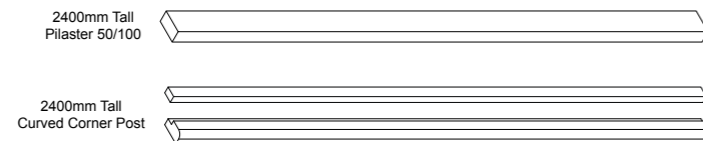

Tall Decorative Posts