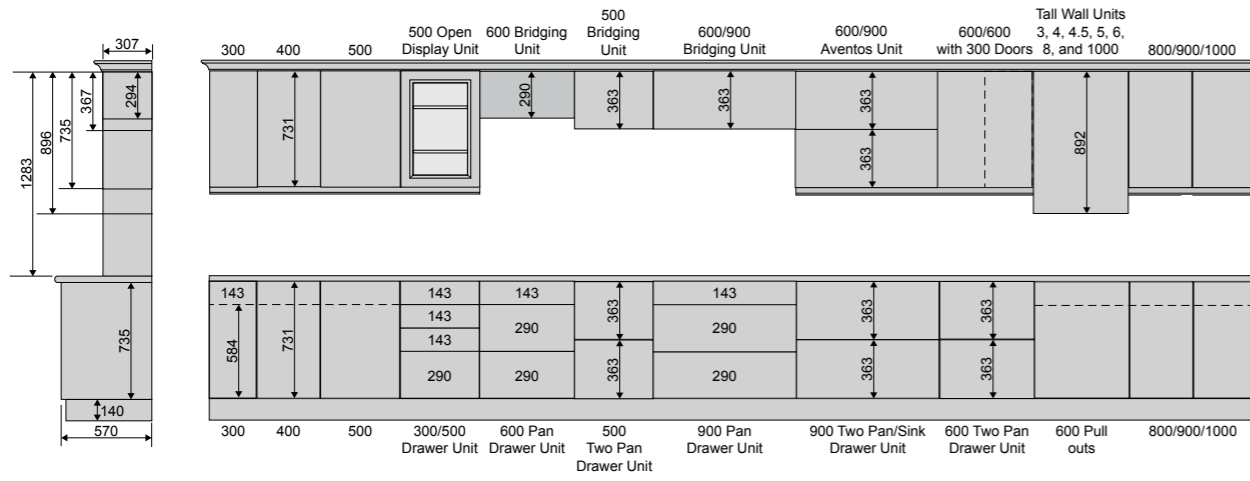

Key unit dimensions

Not all units are available in all ranges and styles may vary.

Standard Appliance Cabinets

*131 and 110 filler may be required to be cut down to suit various appliances