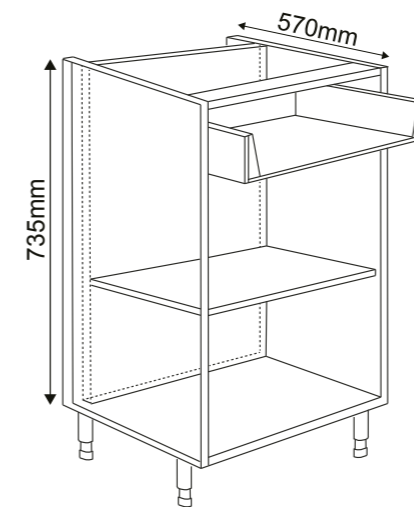

Tall Appliance Cabinets

- All base cabinet legs are adjustable to allow for uneven floors
- 68mm service void allows pipework and cables to be neatly hidden behind the back panel
- Cabinets are made from 18mm thick MFC panels, with a 12mm full height thick back panel
- Shelf supports can be moved about within the cabinet to suit your storage requirements
- Drawers have 15mm bottom panels and will hold up to 25kg
- Drawers are fully extendable, allowing you to reach the back easily
- Soft Close on all doors and drawers prevents trapped fingers and is quieter
- Fully adjustable Blum hinges allow for perfect alignment on all doors