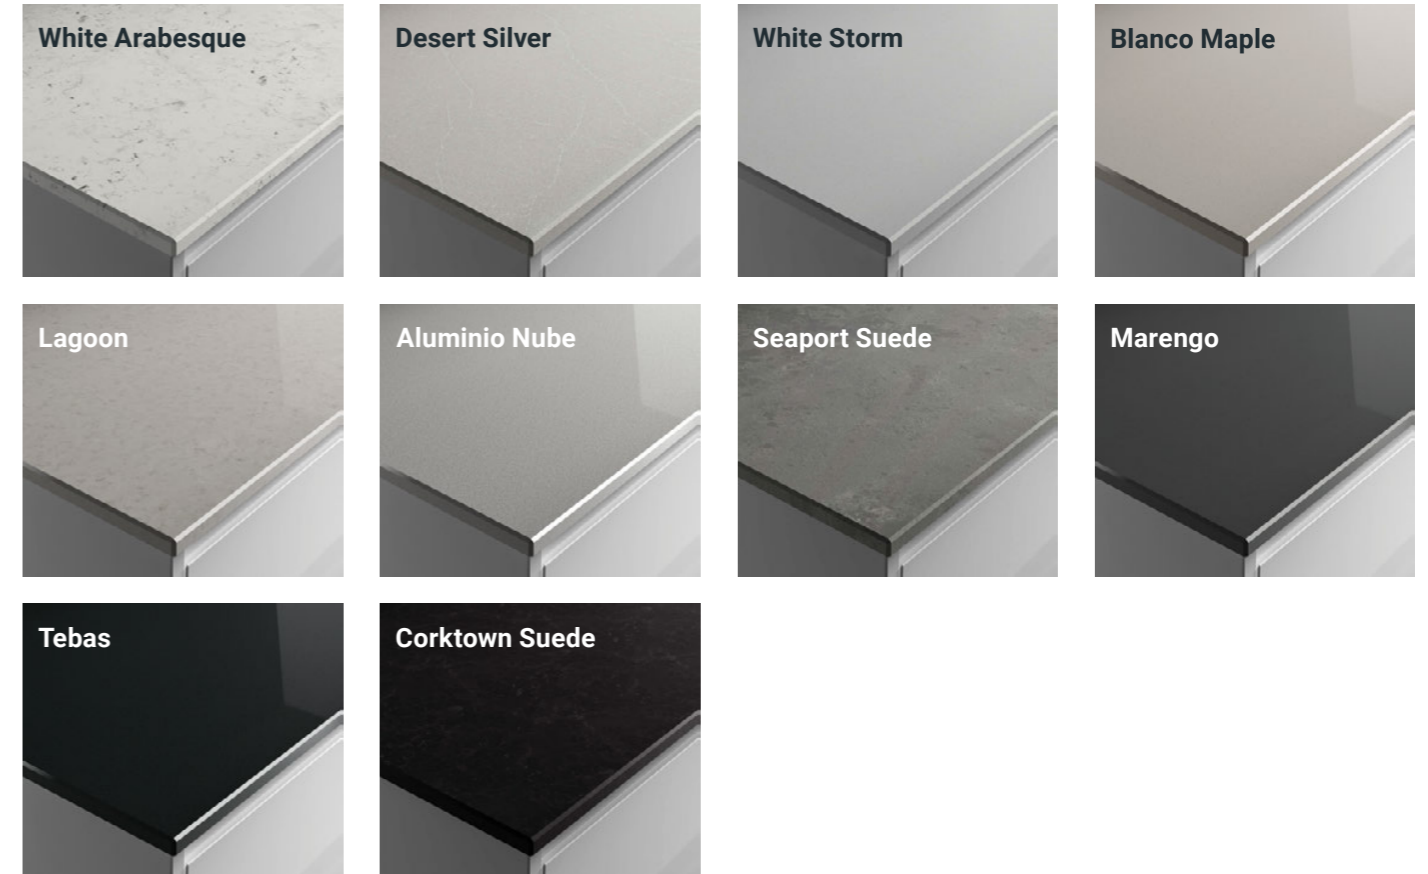

# Worktops

Corian® available in 37mm

A 12mm solid surface material made from one third acrylic resin and two thirds natural minerals that sits on a moisture resistant 25mm MDF subframe.

Silestone® Quartz® available in 20mm and 30mm

Creates the look and feel of granite but provides a more solid colour, with options for mirror flecks, natural stone and concrete effects.

## Quartz® available in 20mm and 30mm

An engineered stone made from 93% quartz and 7% polymer resin, to give consistent colour and finish which is retained over the years with minimal upkeep.