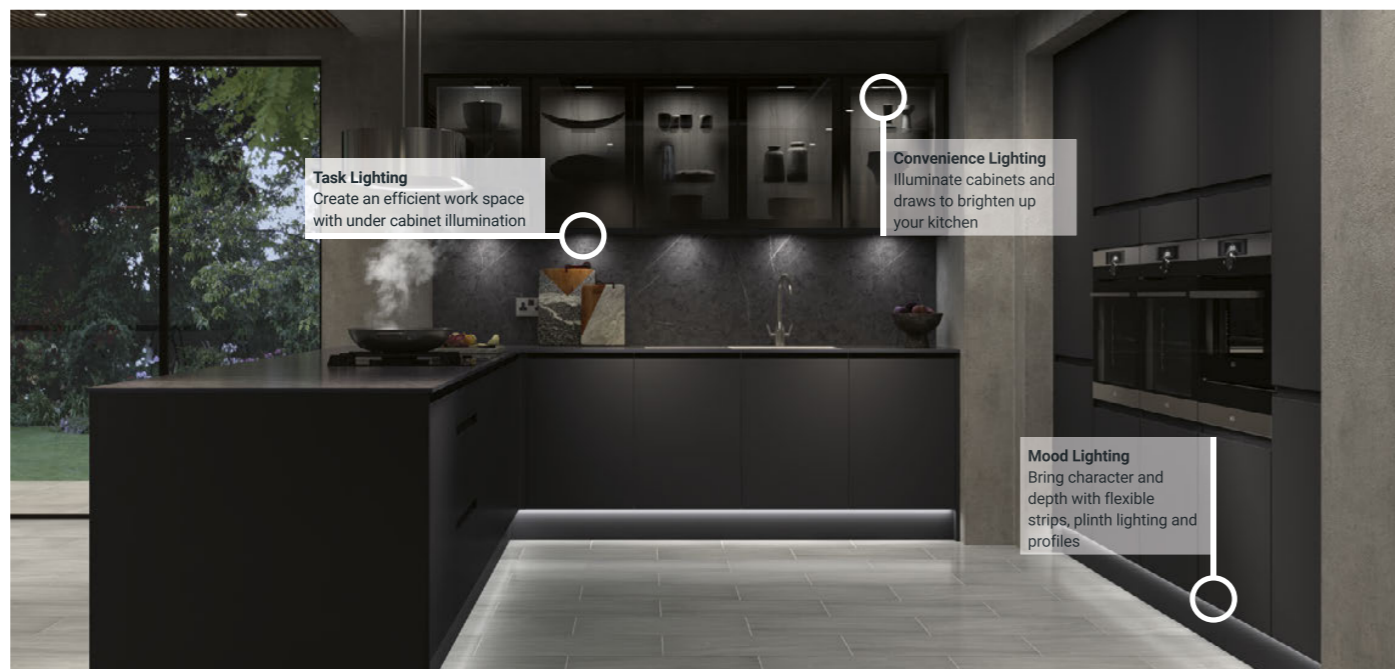

Lighting

LED lights

Create anything from a soft, intimate glow for dining areas to an ultra-modern lighting effect for parties and entertaining. The new connected lighting systems allow you to easily convert to a Smart lighting system. Control your kitchen lights and pendants via the app, kinetic switch, or voice commands.

The Power of Lighting

Task Lighting
Create an efficient work space with under cabinet illumination

Convenience Lighting
Illuminate cabinets and draws to brighten up your kitchen

Mood Lighting
Bring character and depth with flexible strips, plinth lighting and profiles

Ambient Lighting

TrioTone® (colour selectable) lighting allow you to set the perfect colour temperature to match your kitchen decor, mood or the time of day.