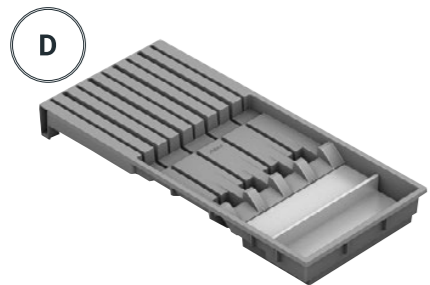

Blum Knife Block 231614
Holds up to 5 large and 4 small knives
Knife management