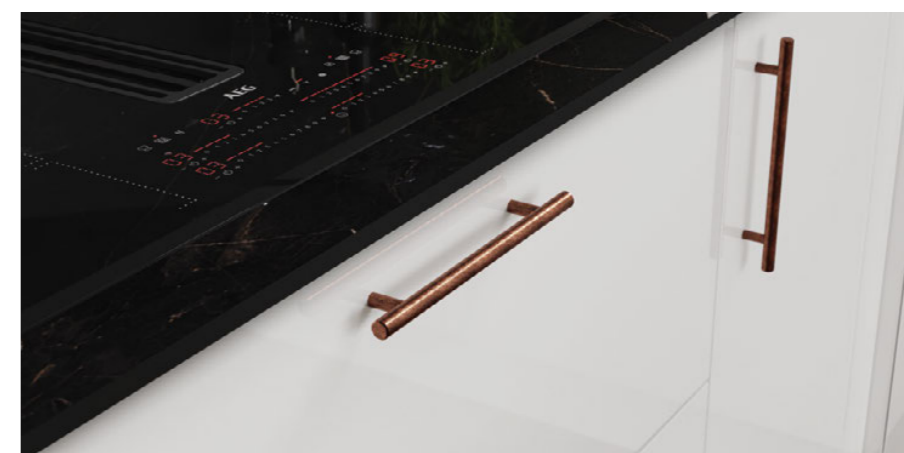

Slab Melrose White

This simple, high gloss white slab kitchen, made from premium MDF with the latest edge technology, gives you a base from which to truly personalise your kitchen. The best platform to showcase your personality and style, you can match it with any handle, worktop or splashback.

Finish: Gloss

Worktop & Splashback:
Compact Laminate - Firestone

Flooring:
237057 - Acacia Brown Oak Laminate Flooring

Accessories:
238677 - Abode Genio Pull Out Kitchen Tap - Matt Black
263610 - Bartram Bar Handle - Antique Copper

Appliances:
239031 - AEG BPK748380B Connected Pyrolytic Oven - Black