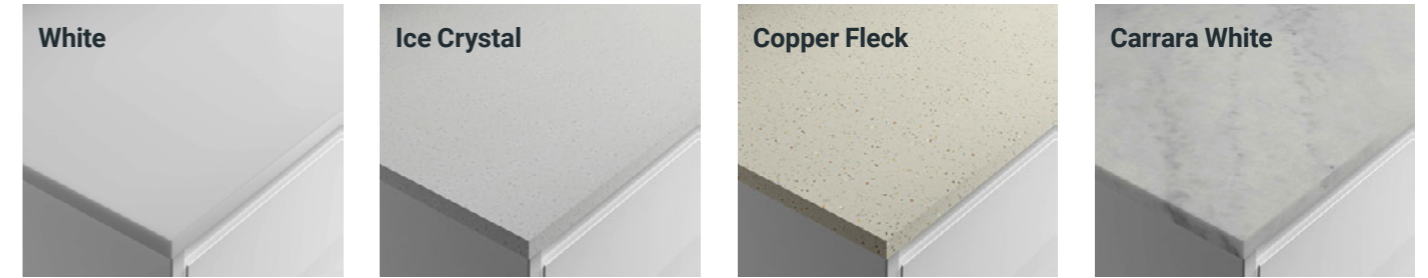

Metzo® available in 20mm

Practical, solid, 20mm thick with consistent colour, offering a luxurious look, seamless joints, and full design flexibility.