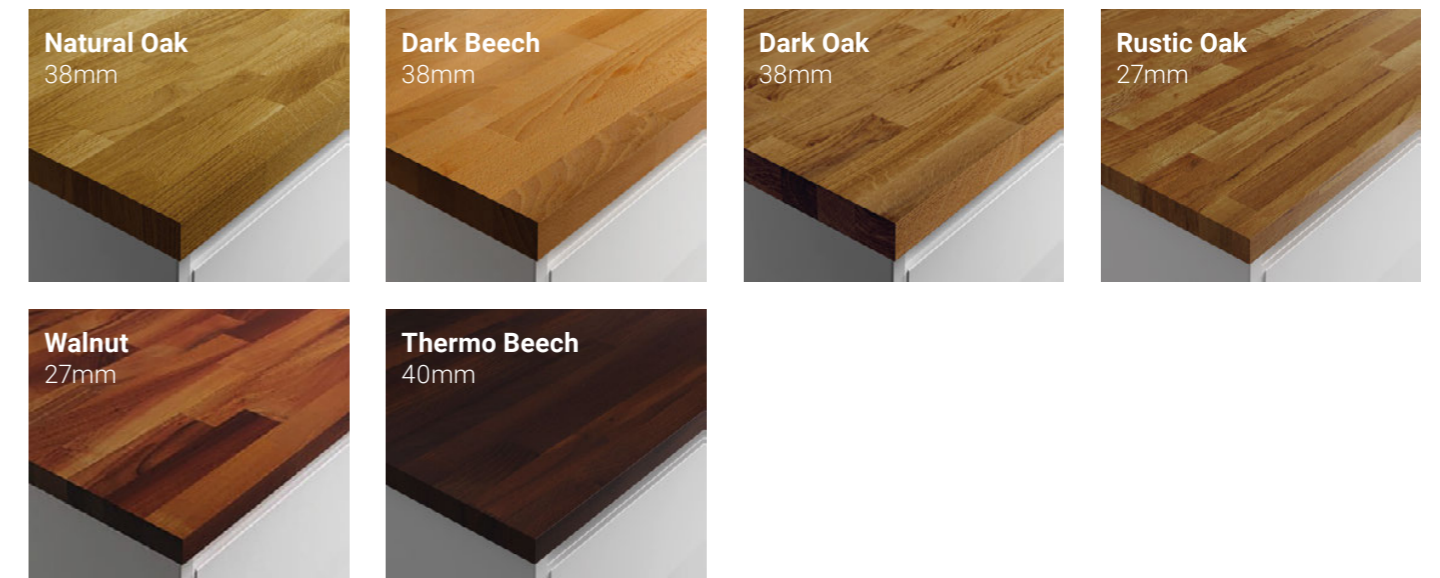

Solid timber

Hardwood staves joined, oiled, and finished with antibacterial, water-repellent and smooth finish.