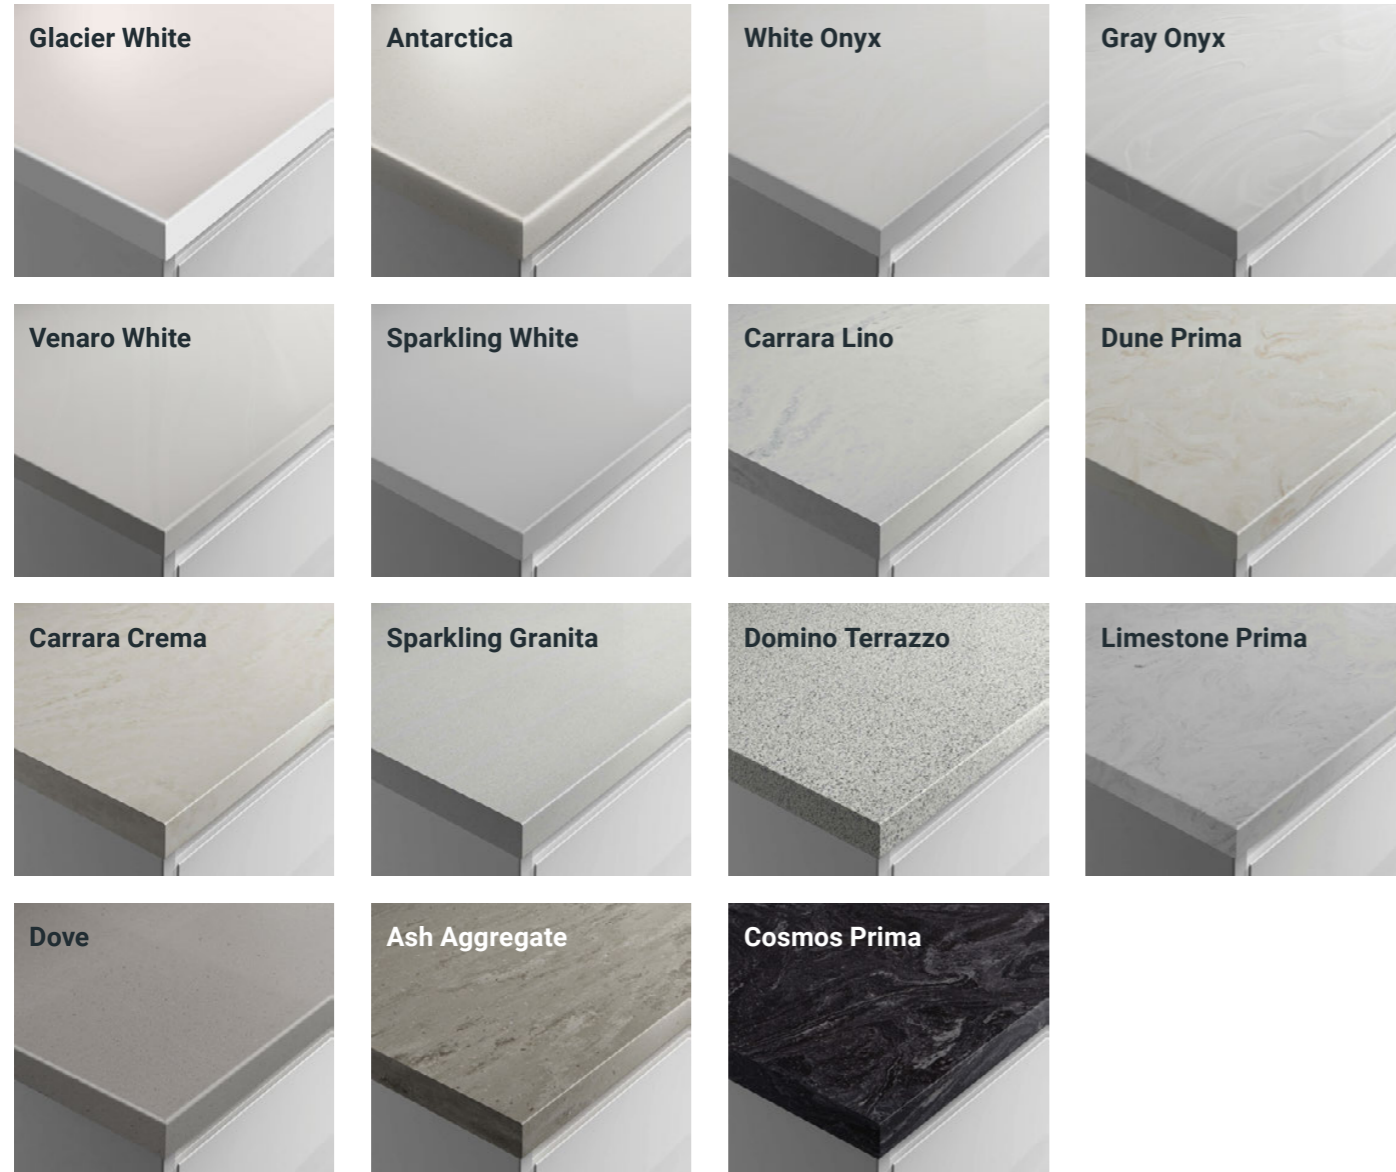

# Worktops

Corian® available in 37mm

A 12mm solid surface material made from one third acrylic resin and two thirds natural minerals that sits on a moisture resistant 25mm MDF subframe.

Silestone® Quartz® available in 20mm and 30mm