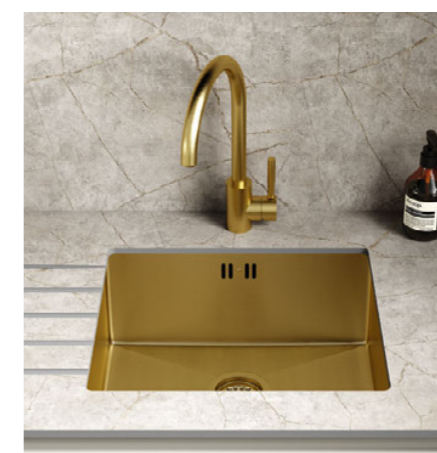

J-Pull Camden Pebble

Pebble is a huge colour trend and is given a modern execution in the stylish matt finish of Camden. This new neutral can act as a base for your individual style - accessorise with colours or pair with a striking, bold worktop to add a personal stamp.

Finish: Matt

Scan me

Scan the QR code to learn more about the Camden Pebble kitchen and see it in real customers' homes

Worktop & Splashback:
Compact Laminate - Minos Stone

Walls:
169776 - Dulux Easycare Kitchen Matt Emulsion Paint - Timeless

Flooring:
191563 - Wickes Boutique Andora Grey Glazed Porcelain Wall & Floor Tile

Accessories:
284286 - Perugia Single Lever Sink Tap - Brushed Gold

285150 - Perugia Stainless Steel Undermount Sink - Brushed Gold

Appliances:
270532 - AEG BPK948330B Connected SenseCook Pyrolytic Oven - Black
231741 - AEG KMK768080B Connected Combi Microwave Oven - Black
267196 - AEG CCE84779FB FlexiBridge Induction Hob with Extractor