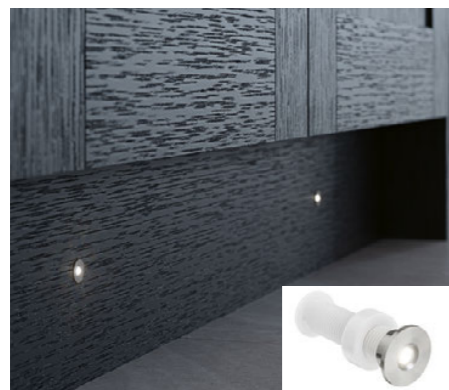

Plinth Lighting & Profiles

Iris Natural White Plinth Kit with Driver 266113
4 light kit including driver
Ideal for a large range of kitchen styles
Fittings can be daisy chained together
Easy plug & play technology
Compatible with the Sensio Kinetic Switch and Single Colour Receiver