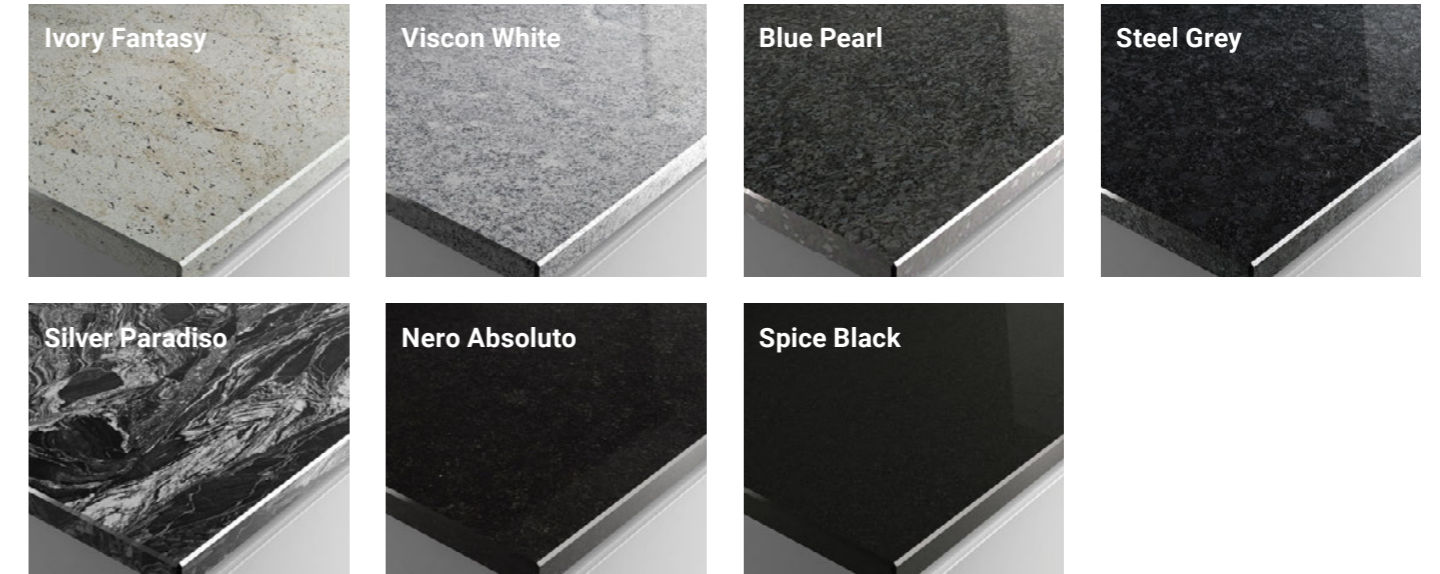

Granite available in 30mm

Granite is exceptionally hard and unique, with no two pieces alike. However, it's naturally porous and requires continuous sealing