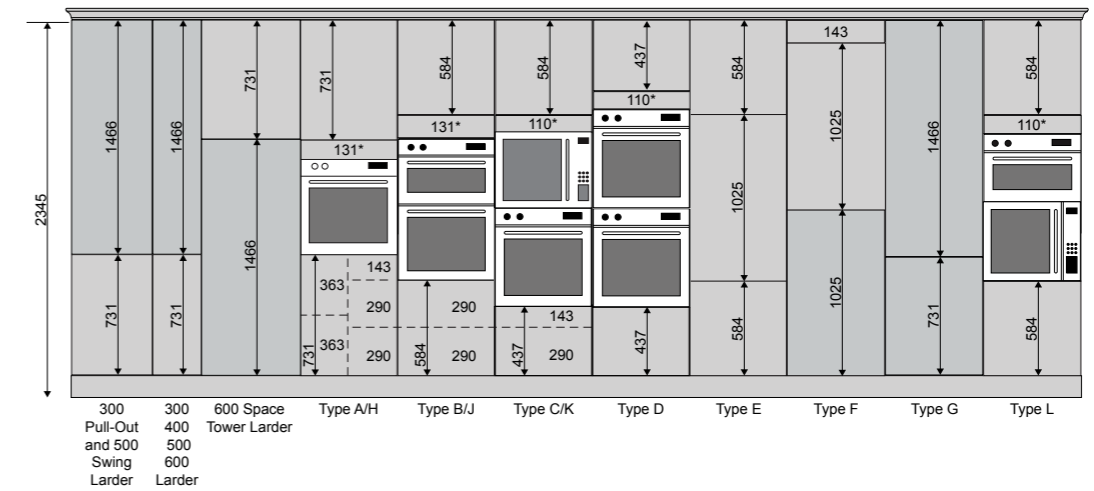

Tall Appliance Cabinets

- All base cabinet legs are adjustable to allow for uneven floors
- 68mm service void allows pipework and cables to be neatly hidden behind the back panel
- Cabinets are made from 18mm thick MFC panels, with a 12mm full height thick back panel
- Shelf supports can be moved about within the cabinet to suit your storage requirements
- Drawers have 15mm bottom panels and will hold up to 25kg
- Drawers are fully extendable, allowing you to reach the back easily
- Soft Close on all doors and drawers prevents trapped fingers and is quieter
- Fully adjustable Blum hinges allow for perfect alignment on all doors