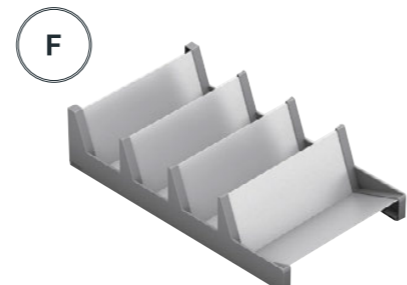

Blum Spice Holder 231612
Innovative spice storage, easy to access and move spices all in one place