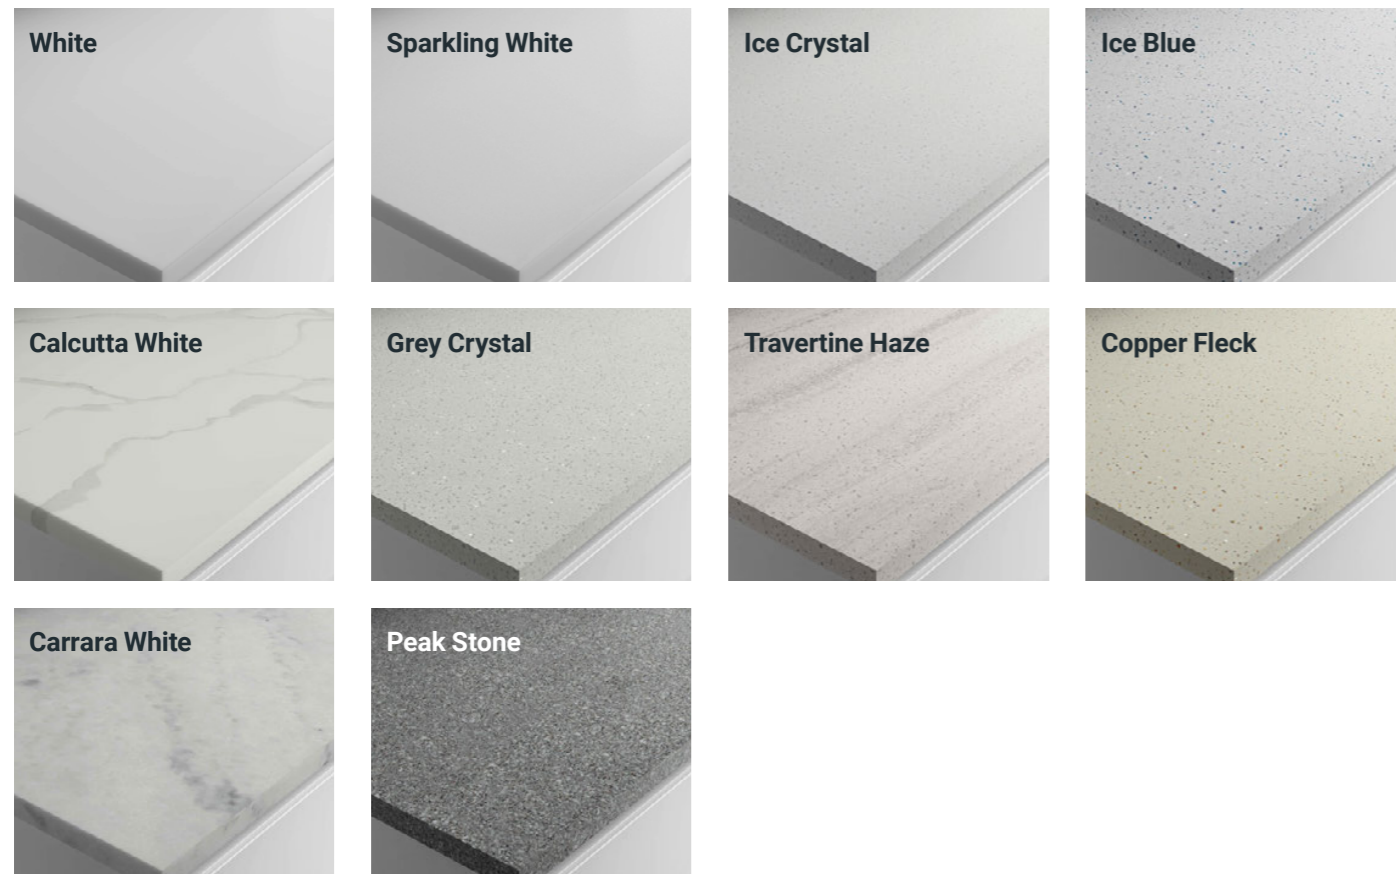

## Solid timber

Hardwood staves joined, oiled, and finished with antibacterial, water-repellent and smooth finish.

## Minerva<sup>®</sup> available in 25mm and 30mm

Practical, solid, and 25mm thick with consistent colour throughout. Minerva offers a luxurious look, seamless joints, and complete design flexibility.