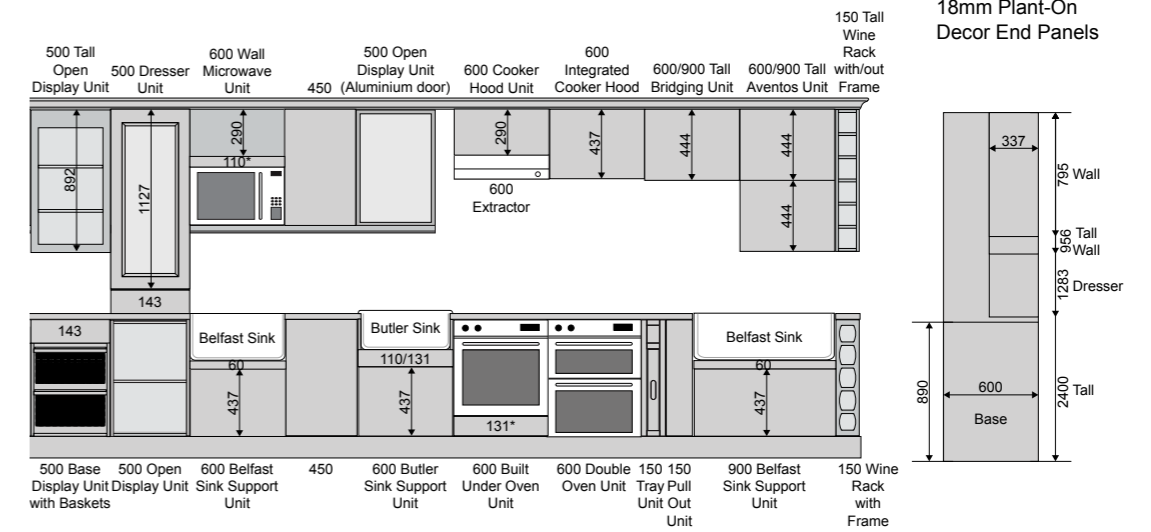

## 18mm Plant-On Decor End Panels