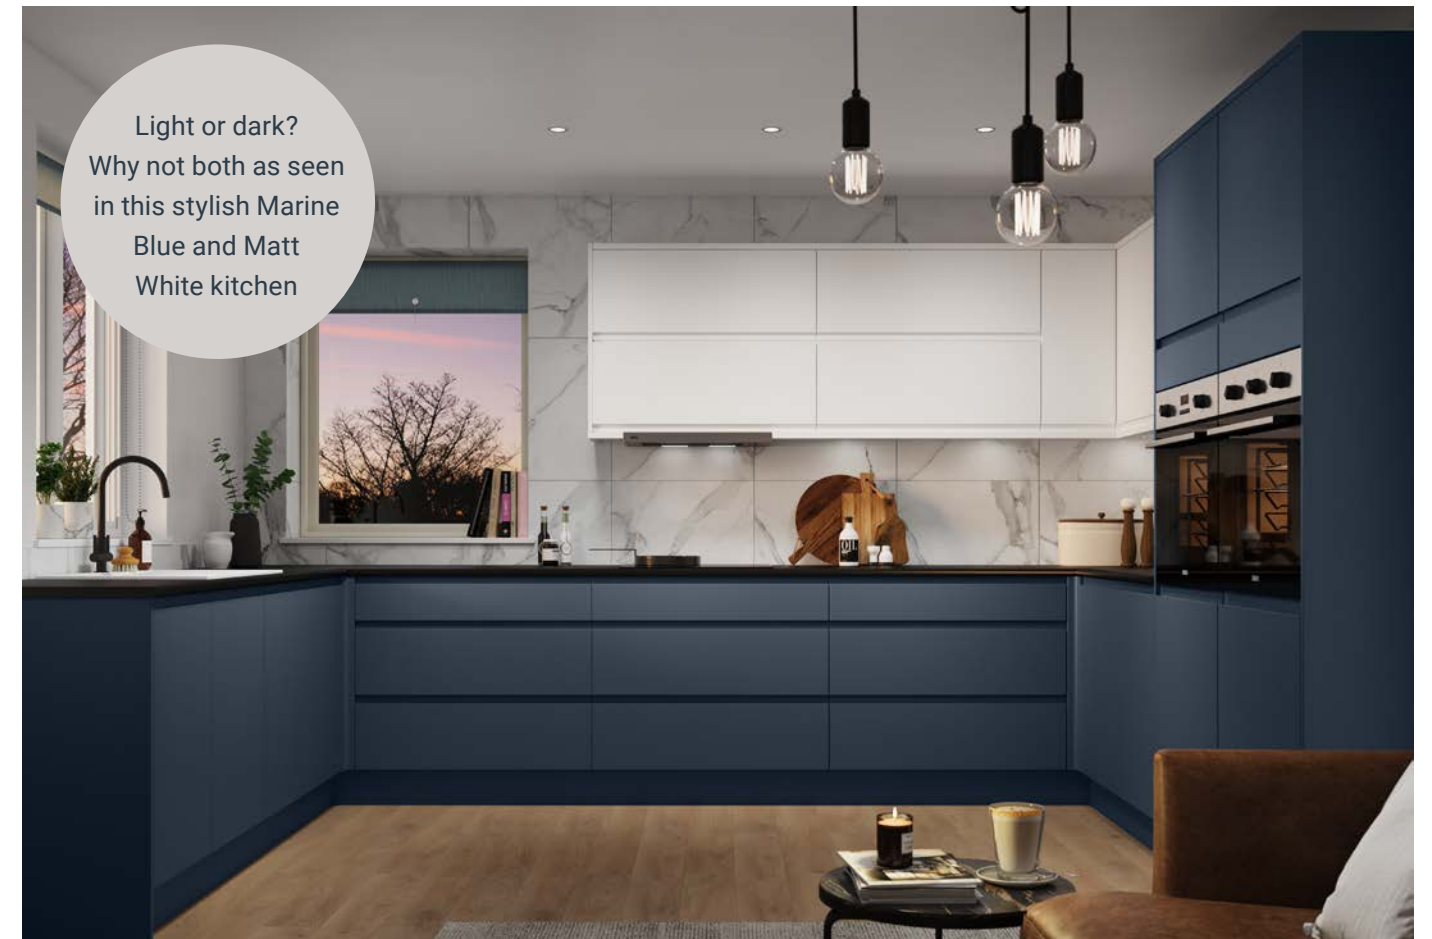

Light or dark? Why not both as seen in this stylish Marine Blue and Matt White kitchen