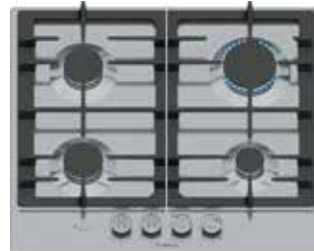

- Glass design
- Easy clean grates

Bosch - Series 4
PGP6B5K90

Stainless Steel
316114

4 gas zones
60cm
Control knobs

Additional Features:

- Dishwasher-suitable cast iron pan supports: Easy, scrub-free cleaning