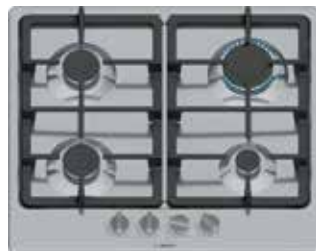

Stainless Steel
316114

4 gas zones
60cm
Control knobs

Additional Features:

- Dishwasher-suitable cast iron pan supports: Easy, scrub-free cleaning