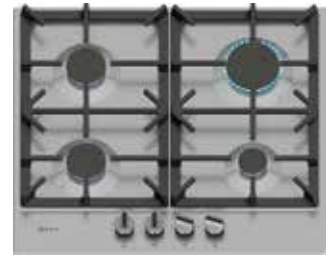

Smeg
PX364L / PX364LMB

Stainless Steel
316141

Black
316143

4 gas zones
60cm
Control knobs

Additional Features:

- Optimum spacing for larger pans ensuring you get the most from your hob
- Fitted with Safety valves as standard

NEFF - N70
T26PIP4S0

Black
316118

4 gas zones
60cm
Control knobs

Additional Features:

- Enjoy precise control of the flame
- Dishwasher-suitable cast iron pan supports

NEFF - N70
T26CIP8N0

Stainless Steel
316117