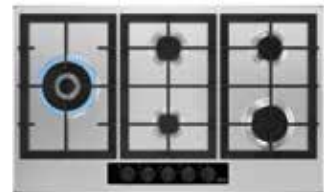

Stainless Steel
239019

5 gas zones
90cm
Control knobs

Additional Features:

- Speed burners
- Cast iron supports