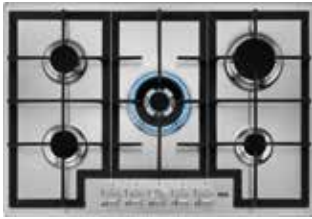

5 gas zones
75cm
Control knobs

Additional Features:

- Speed burners
- Cast iron supports

75cm gas hobs

AEG
HGX75400SM

Stainless Steel
302695

5 gas zones
75cm
Control knobs

Additional Features: