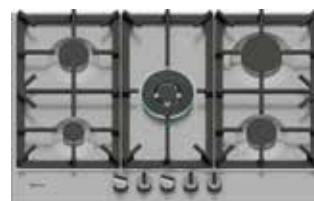

NEFF - N70
T27PIQ4S0

Black
316120

5 gas zones
75cm
Control knobs

Additional Features:

- Enjoy precise control of the flame
- Dishwasher-suitable cast iron pan supports

NEFF - N70
T27CIQ8N0

Stainless Steel
316119