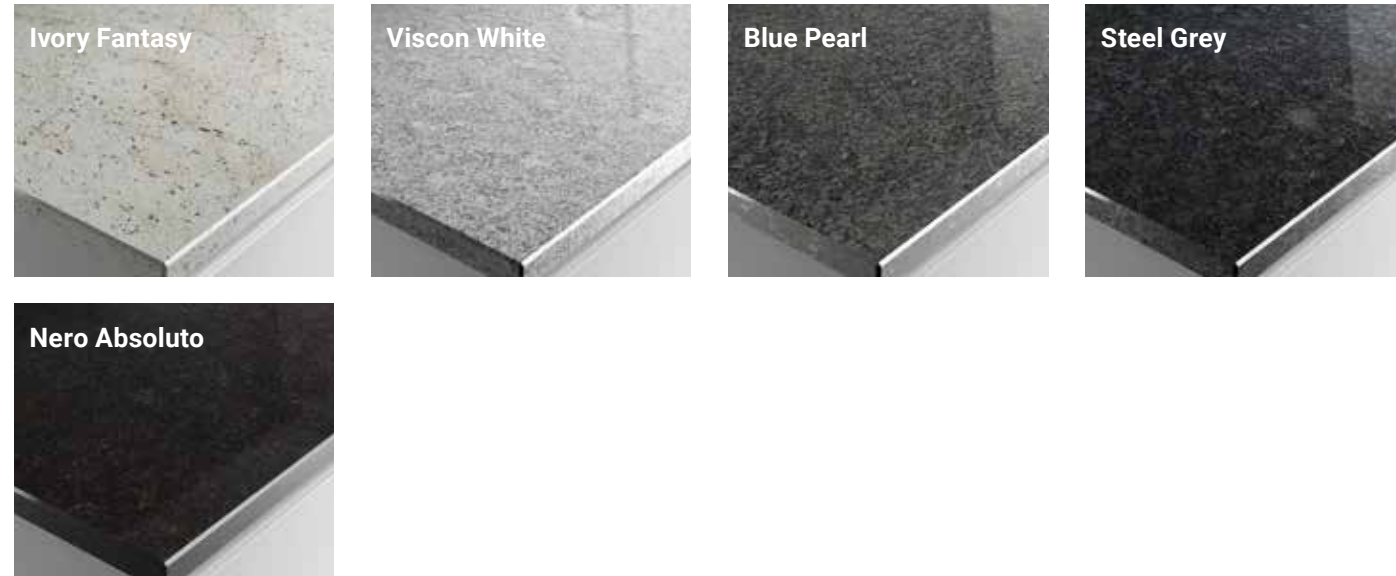

Granite available in 30mm

Granite is exceptionally hard and unique, with no two pieces alike. However, it's naturally porous and requires continuous sealing