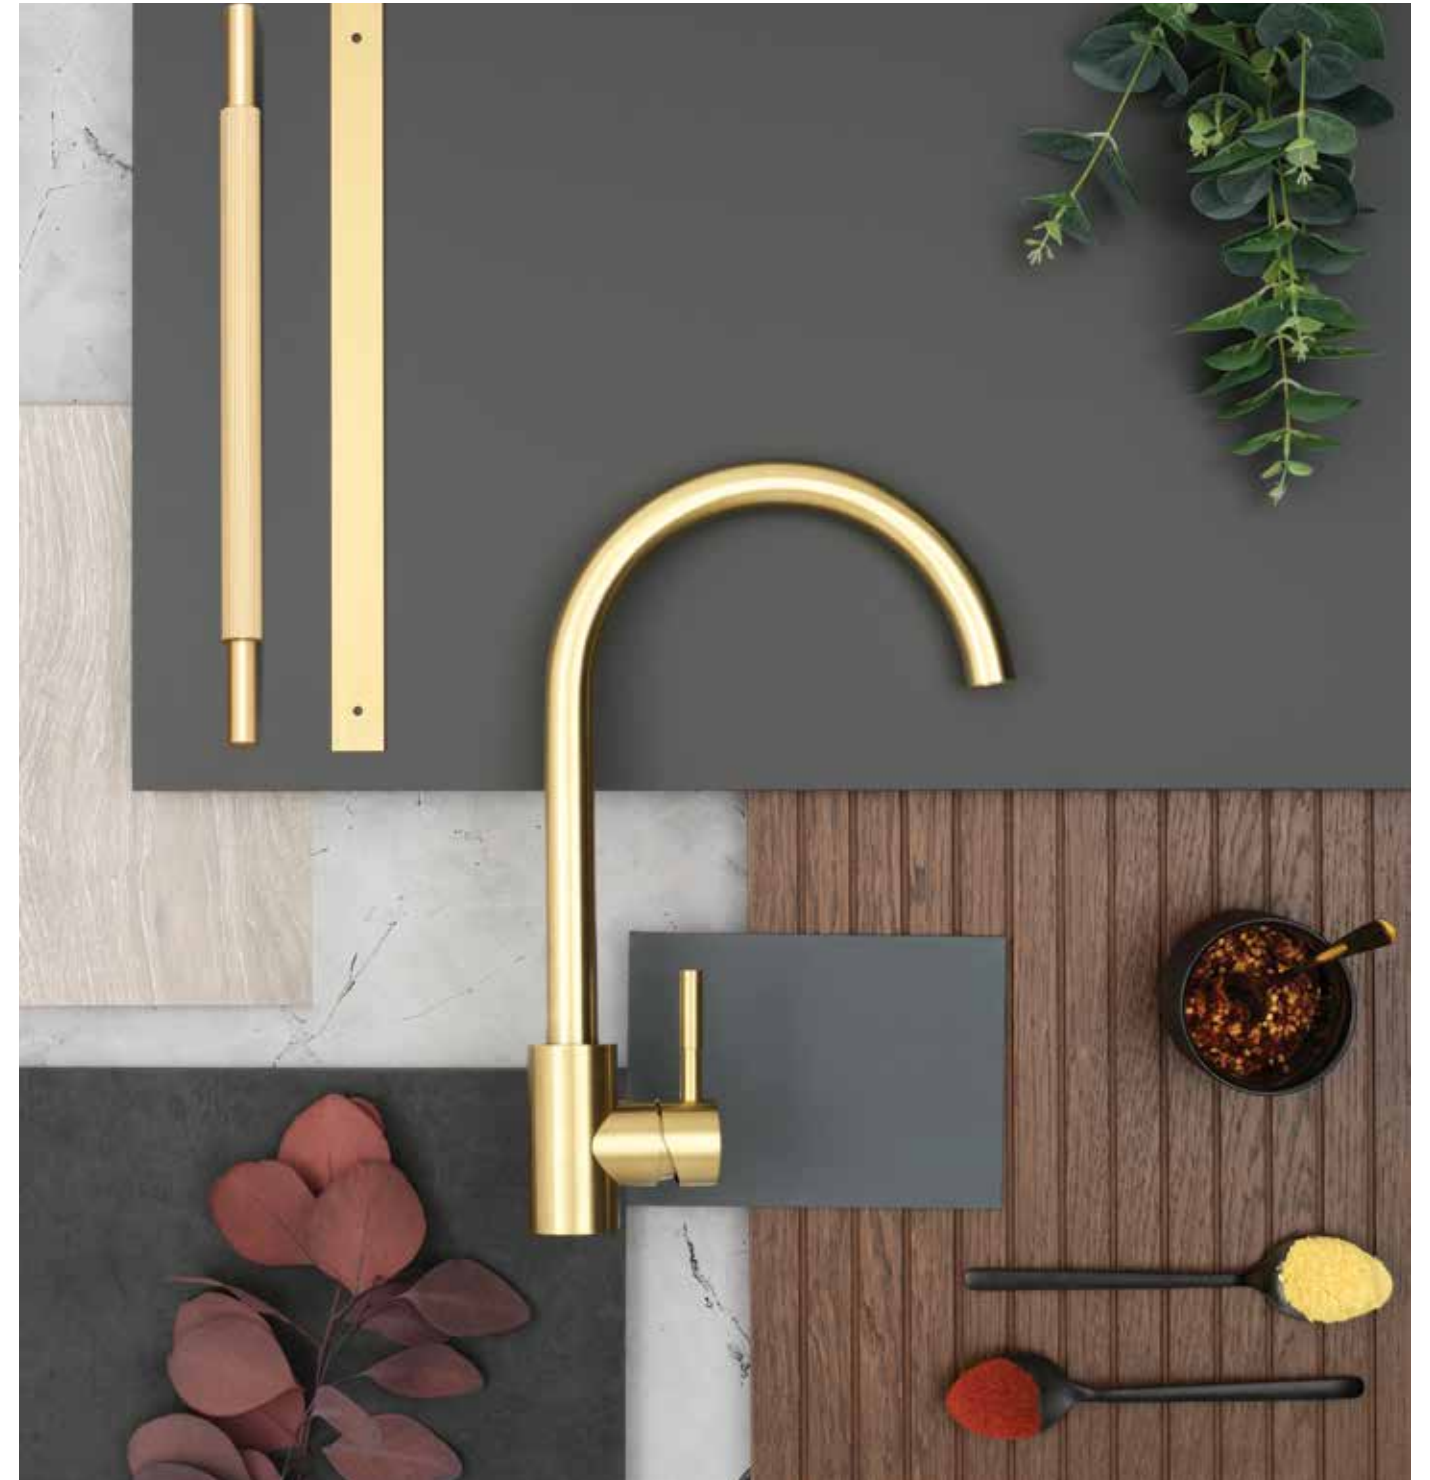

Melrose Carbon • Natura Dusk • Zenith Monocrete Worktop • **284286** Perugia Tap • **285334** Tahlia Bar Handle (with backplate **285343**) • **122331** Wickes Tough & Washable Matt Emulsion - No.240 Urban Nights • **148268** Arreton Light Grey Oak Flooring