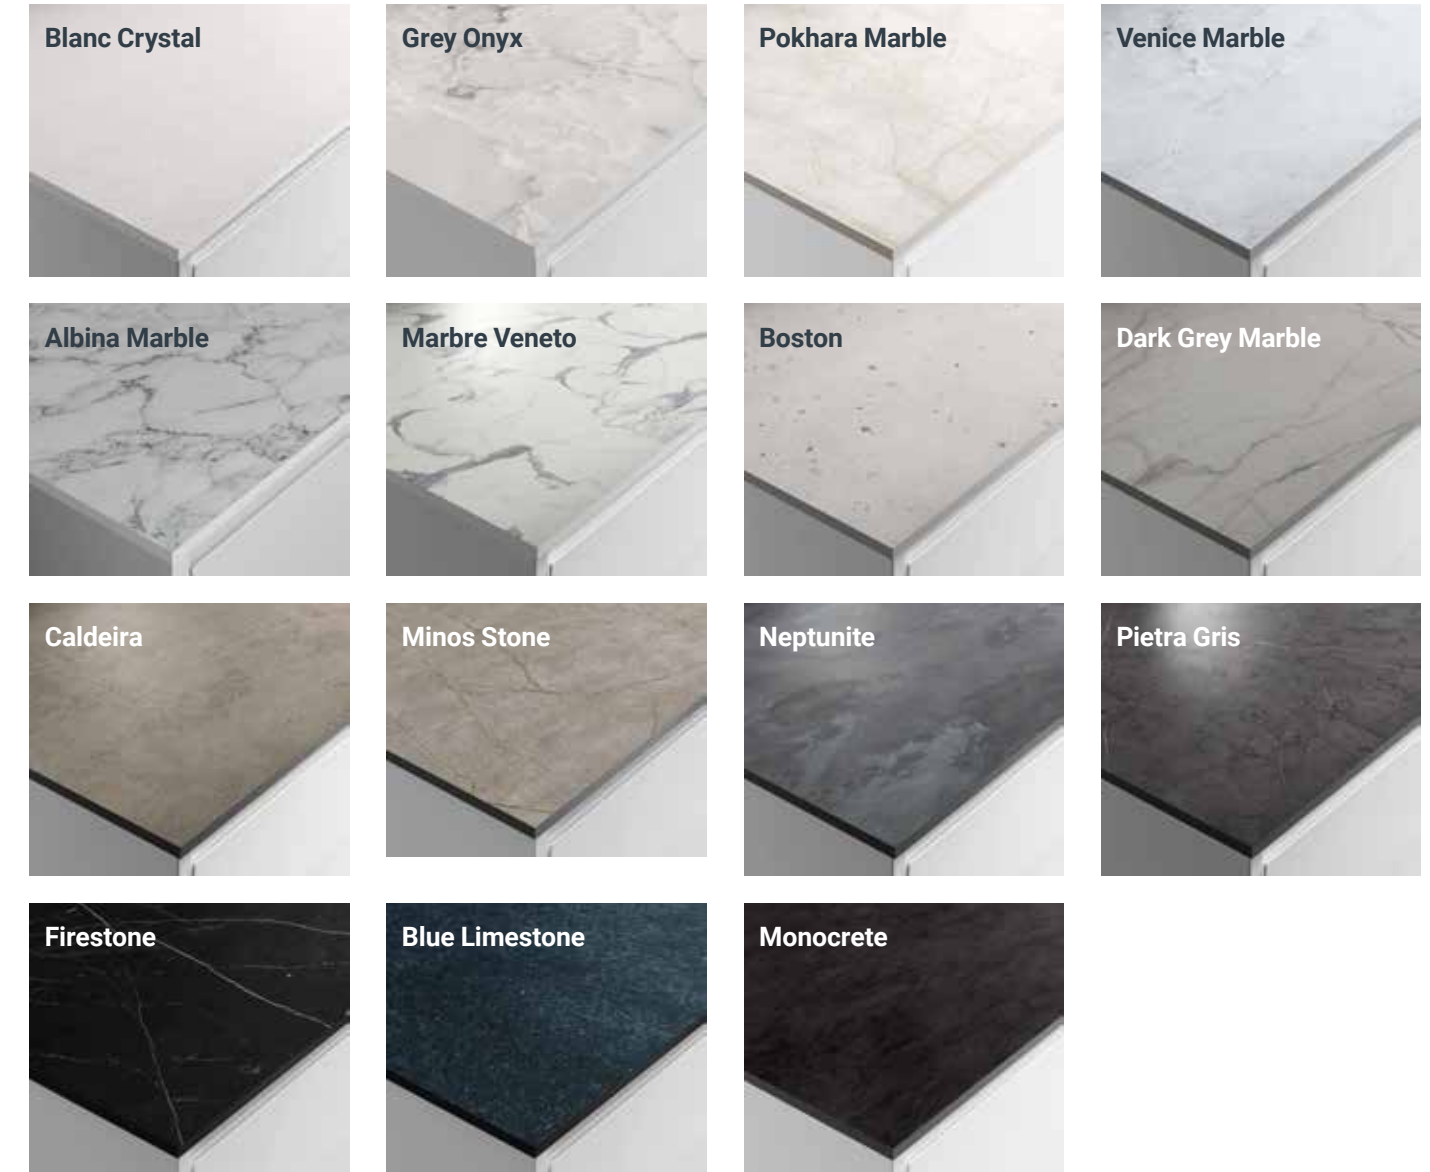

Compact laminate available in 12.5mm

Compact worktops are super slim, super tough and 100% waterproof, so they look and perform like stone or ceramic without the long and expensive fitting process.