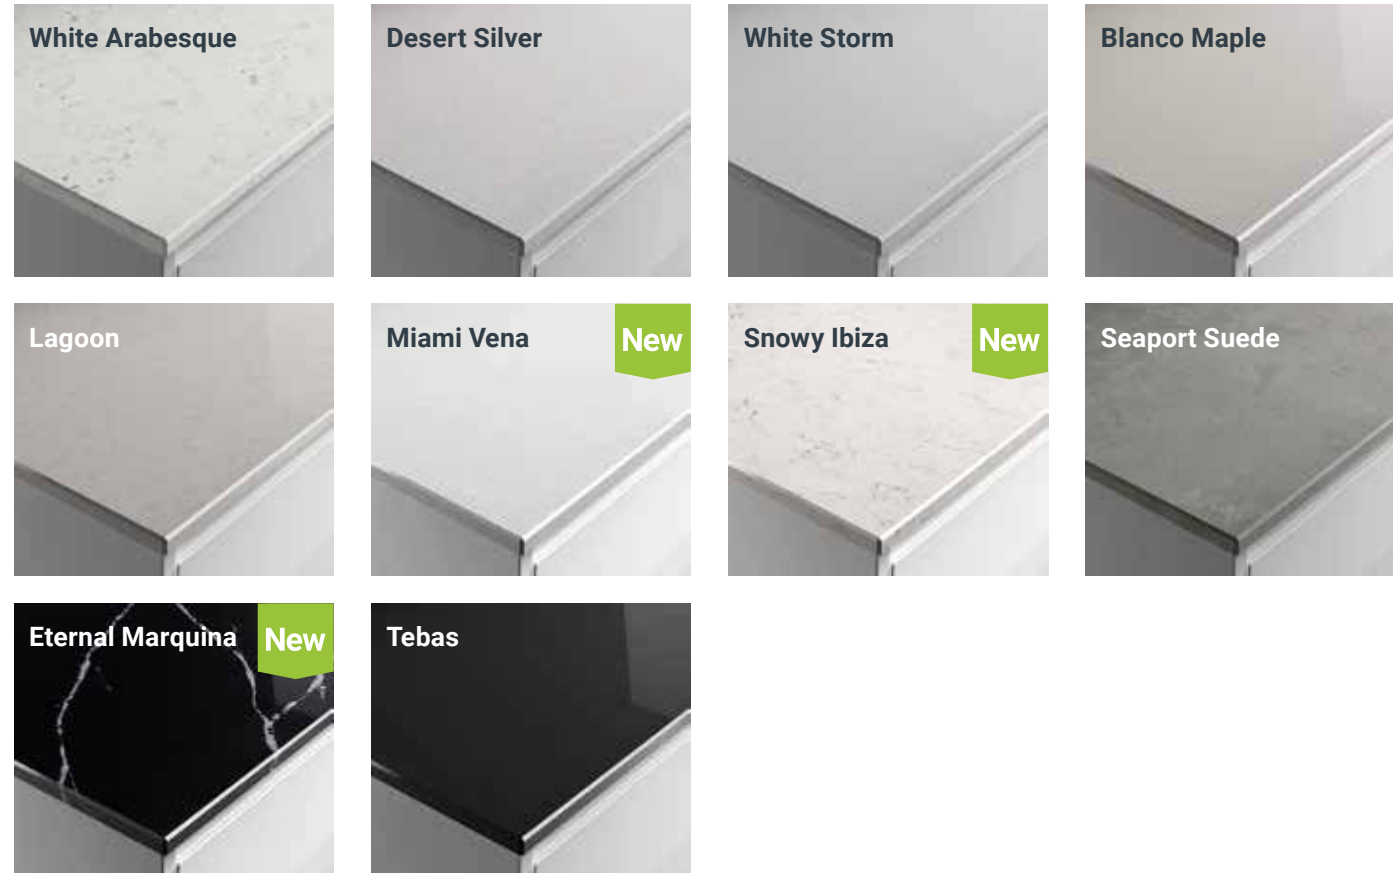

Corian® available in 37mm

A 12mm solid surface material made from one third acrylic resin and two thirds natural minerals that sits on a moisture resistant 25mm MDF subframe.

Granite available in 30mm

Granite is exceptionally hard and unique, with no two pieces alike. However, it's naturally porous and requires continuous sealing

Quartz[®] available in 20mm and 30mm

An engineered stone made from 93% quartz and 7% polymer resin, to give consistent colour and finish which is retained over the years with minimal upkeep.

Silestone® Quartz® available in 20mm and 30mm

Creates the look and feel of granite but provides a more solid colour, with options for mirror flecks, natural stone and concrete effects.

New Ultra HD Quartz

Ultra HD quartz combines the quality and technology of quartz but with the benefit of a high definition patterned surface, that replicates the intricate veining of natural stone to create a striking appearance that can be consistent across both worktops and splashbacks.