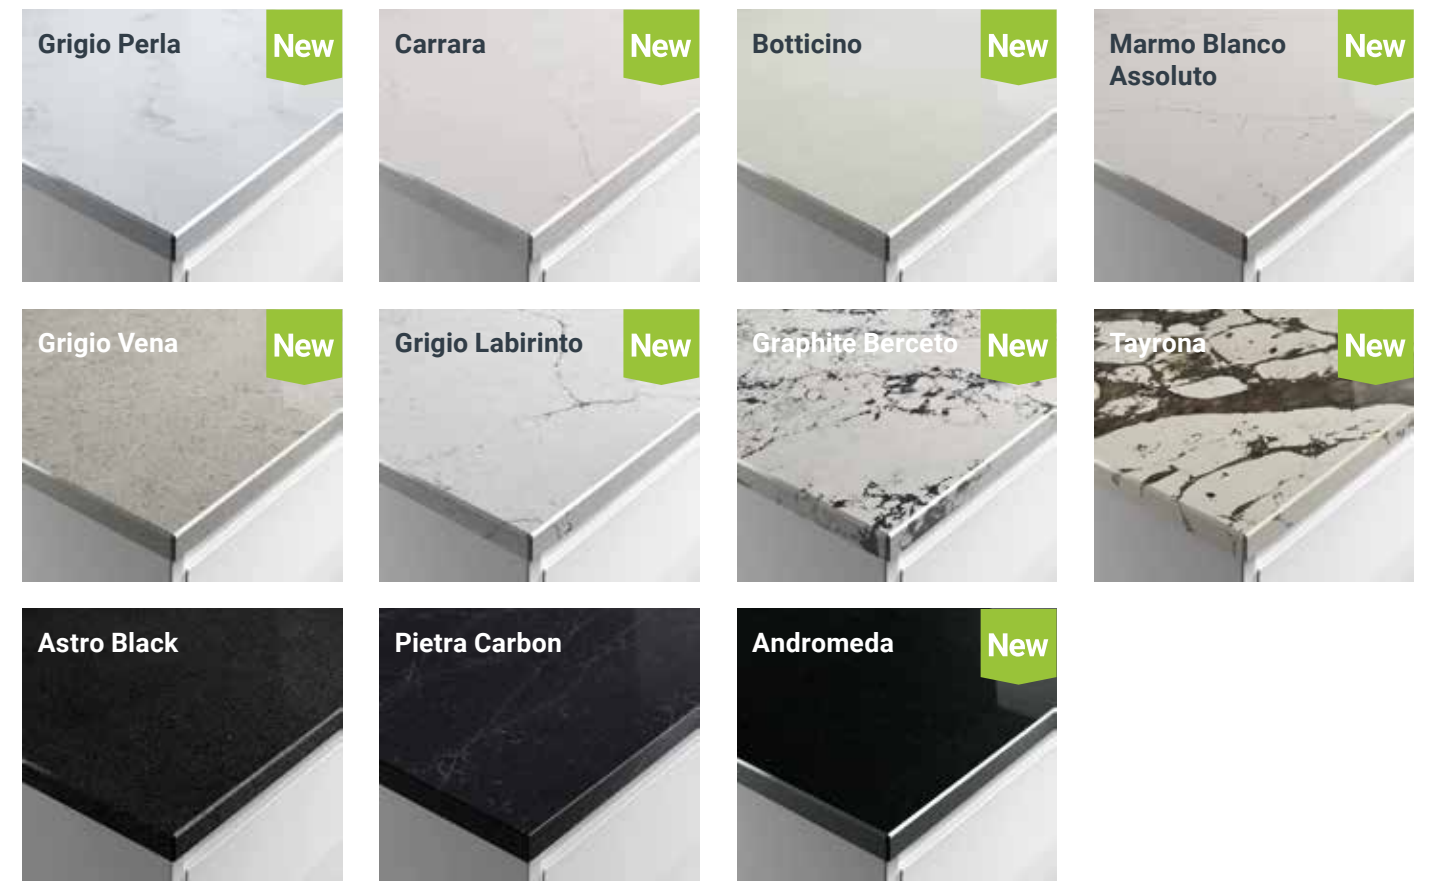

New Dekton available in 30mm

Dekton ultra compact worktops are resistant to heat, scratches and stains as well as being easy to clean. With a variety of striking decors that imitate natural minerals, Dekton worktops are a popular choice for any kitchen.

Corian® available in 37mm

A 12mm solid surface material made from one third acrylic resin and two thirds natural minerals that sits on a moisture resistant 25mm MDF subframe.

Granite available in 30mm

Granite is exceptionally hard and unique, with no two pieces alike. However, it's naturally porous and requires continuous sealing

Quartz[®] available in 20mm and 30mm

An engineered stone made from 93% quartz and 7% polymer resin, to give consistent colour and finish which is retained over the years with minimal upkeep.

Silestone® Quartz® available in 20mm and 30mm

Creates the look and feel of granite but provides a more solid colour, with options for mirror flecks, natural stone and concrete effects.

New Ultra HD Quartz

Ultra HD quartz combines the quality and technology of quartz but with the benefit of a high definition patterned surface, that replicates the intricate veining of natural stone to create a striking appearance that can be consistent across both worktops and splashbacks.