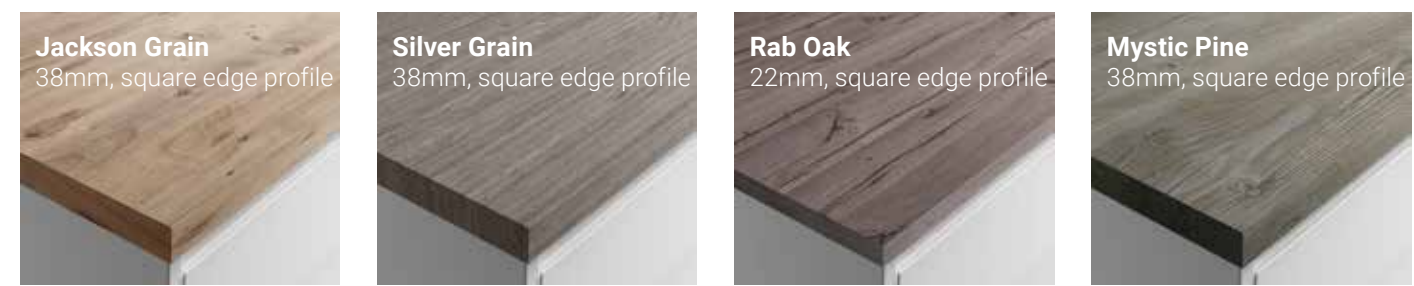

Wood effect laminate