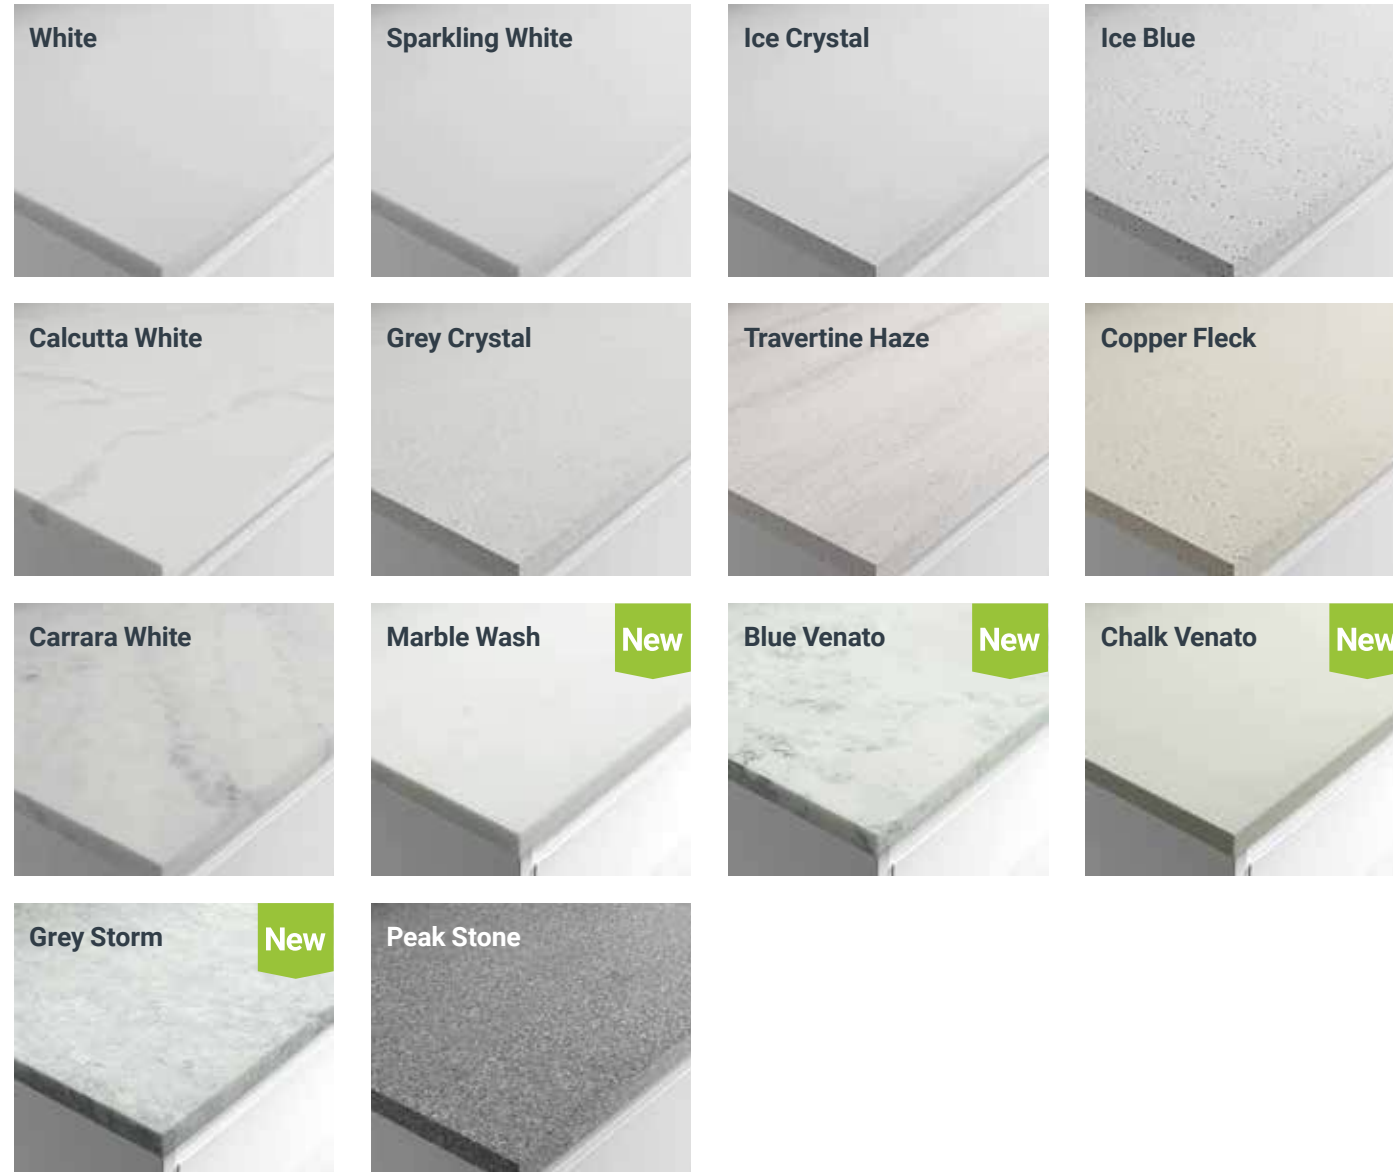

Creates the look and feel of granite but provides a more solid colour, with options for mirror flecks, natural stone and concrete effects.

New Ultra HD Quartz

Ultra HD quartz combines the quality and technology of quartz but with the benefit of a high definition patterned surface, that replicates the intricate veining of natural stone to create a striking appearance that can be consistent across both worktops and splashbacks.

Solid timber

Hardwood staves joined, oiled, and finished with antibacterial, water-repellent and smooth finish.

Maia® available in 28mm

Maia® worksurfaces offer style, durability, and innovation as a cost-effective alternative to natural stone. They boast a silky-smooth finish and seamless joints for a luxurious finish.

Minerva® available in 25mm

Practical, solid, and 25mm thick with consistent colour throughout. Minerva offers a luxurious look, seamless joins, and complete design flexibility.

Metzo® available in 20mm

Practical, solid, 20mm thick with consistent colour, offering a luxurious look, seamless joins, and full design flexibility.