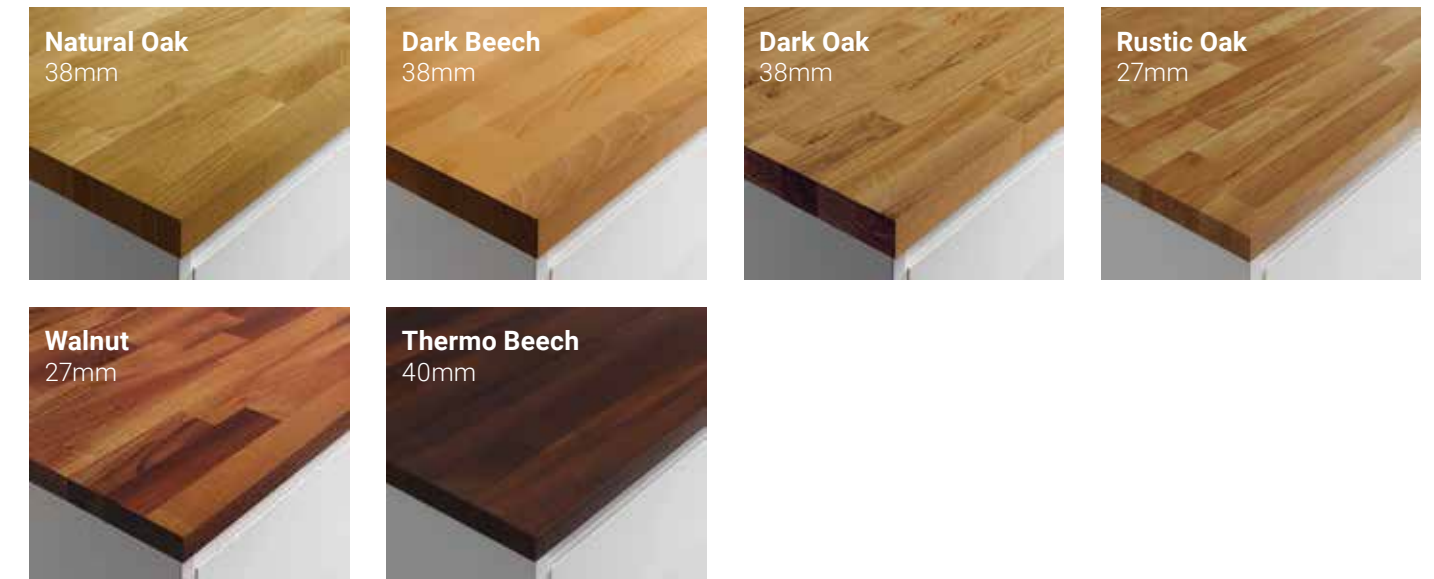

Quartz[®] available in 20mm and 30mm

An engineered stone made from 93% quartz and 7% polymer resin, to give consistent colour and finish which is retained over the years with minimal upkeep.

Silestone® Quartz® available in 20mm and 30mm

Creates the look and feel of granite but provides a more solid colour, with options for mirror flecks, natural stone and concrete effects.

New Ultra HD Quartz

Ultra HD quartz combines the quality and technology of quartz but with the benefit of a high definition patterned surface, that replicates the intricate veining of natural stone to create a striking appearance that can be consistent across both worktops and splashbacks.

Solid timber

Hardwood staves joined, oiled, and finished with antibacterial, water-repellent and smooth finish.

Maia® available in 28mm

Maia® worksurfaces offer style, durability, and innovation as a cost-effective alternative to natural stone. They boast a silky-smooth finish and seamless joints for a luxurious finish.