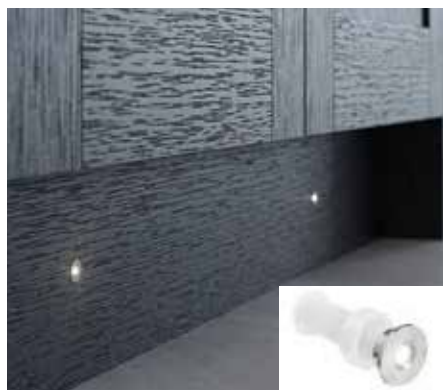

Plinth Lighting & Profiles

Iris Natural White Plinth Kit with Driver 266113

4 light kit including driver
Ideal for a large range of kitchen styles
Fittings can be daisy chained together
Easy plug & play technology
Compatible with the Sensio Kinetic Switch and Single Colour Receiver