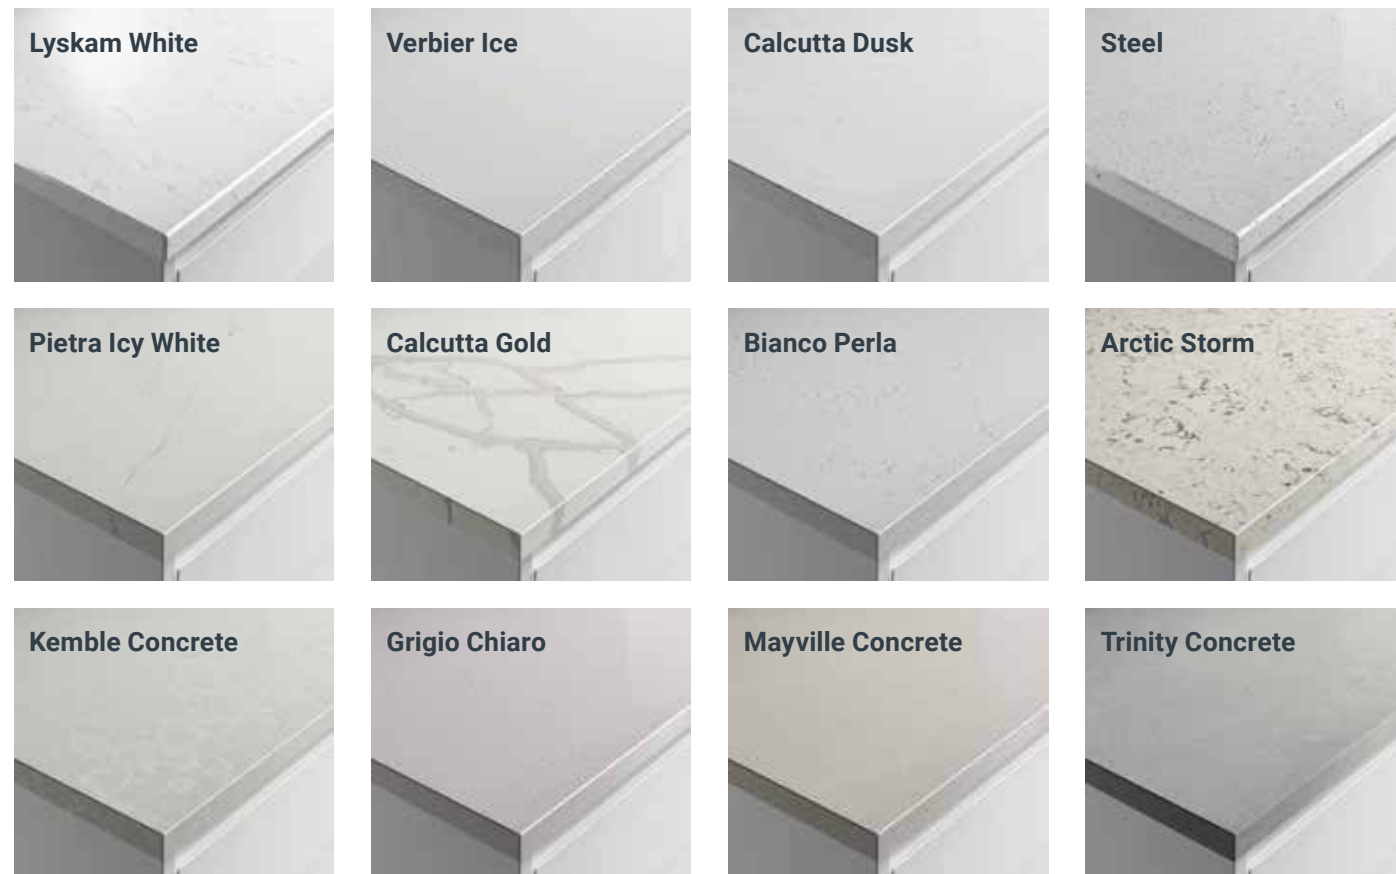

New Dekton available in 30mm

Dekton ultra compact worktops are resistant to heat, scratches and stains as well as being easy to clean. With a variety of striking decors that imitate natural minerals, Dekton worktops are a popular choice for any kitchen.

Corian® available in 37mm

A 12mm solid surface material made from one third acrylic resin and two thirds natural minerals that sits on a moisture resistant 25mm MDF subframe.

Granite available in 30mm

Granite is exceptionally hard and unique, with no two pieces alike. However, it's naturally porous and requires continuous sealing

Quartz[®] available in 20mm and 30mm

An engineered stone made from 93% quartz and 7% polymer resin, to give consistent colour and finish which is retained over the years with minimal upkeep.

Silestone® Quartz® available in 20mm and 30mm

Creates the look and feel of granite but provides a more solid colour, with options for mirror flecks, natural stone and concrete effects.

New Ultra HD Quartz

Ultra HD quartz combines the quality and technology of quartz but with the benefit of a high definition patterned surface, that replicates the intricate veining of natural stone to create a striking appearance that can be consistent across both worktops and splashbacks.