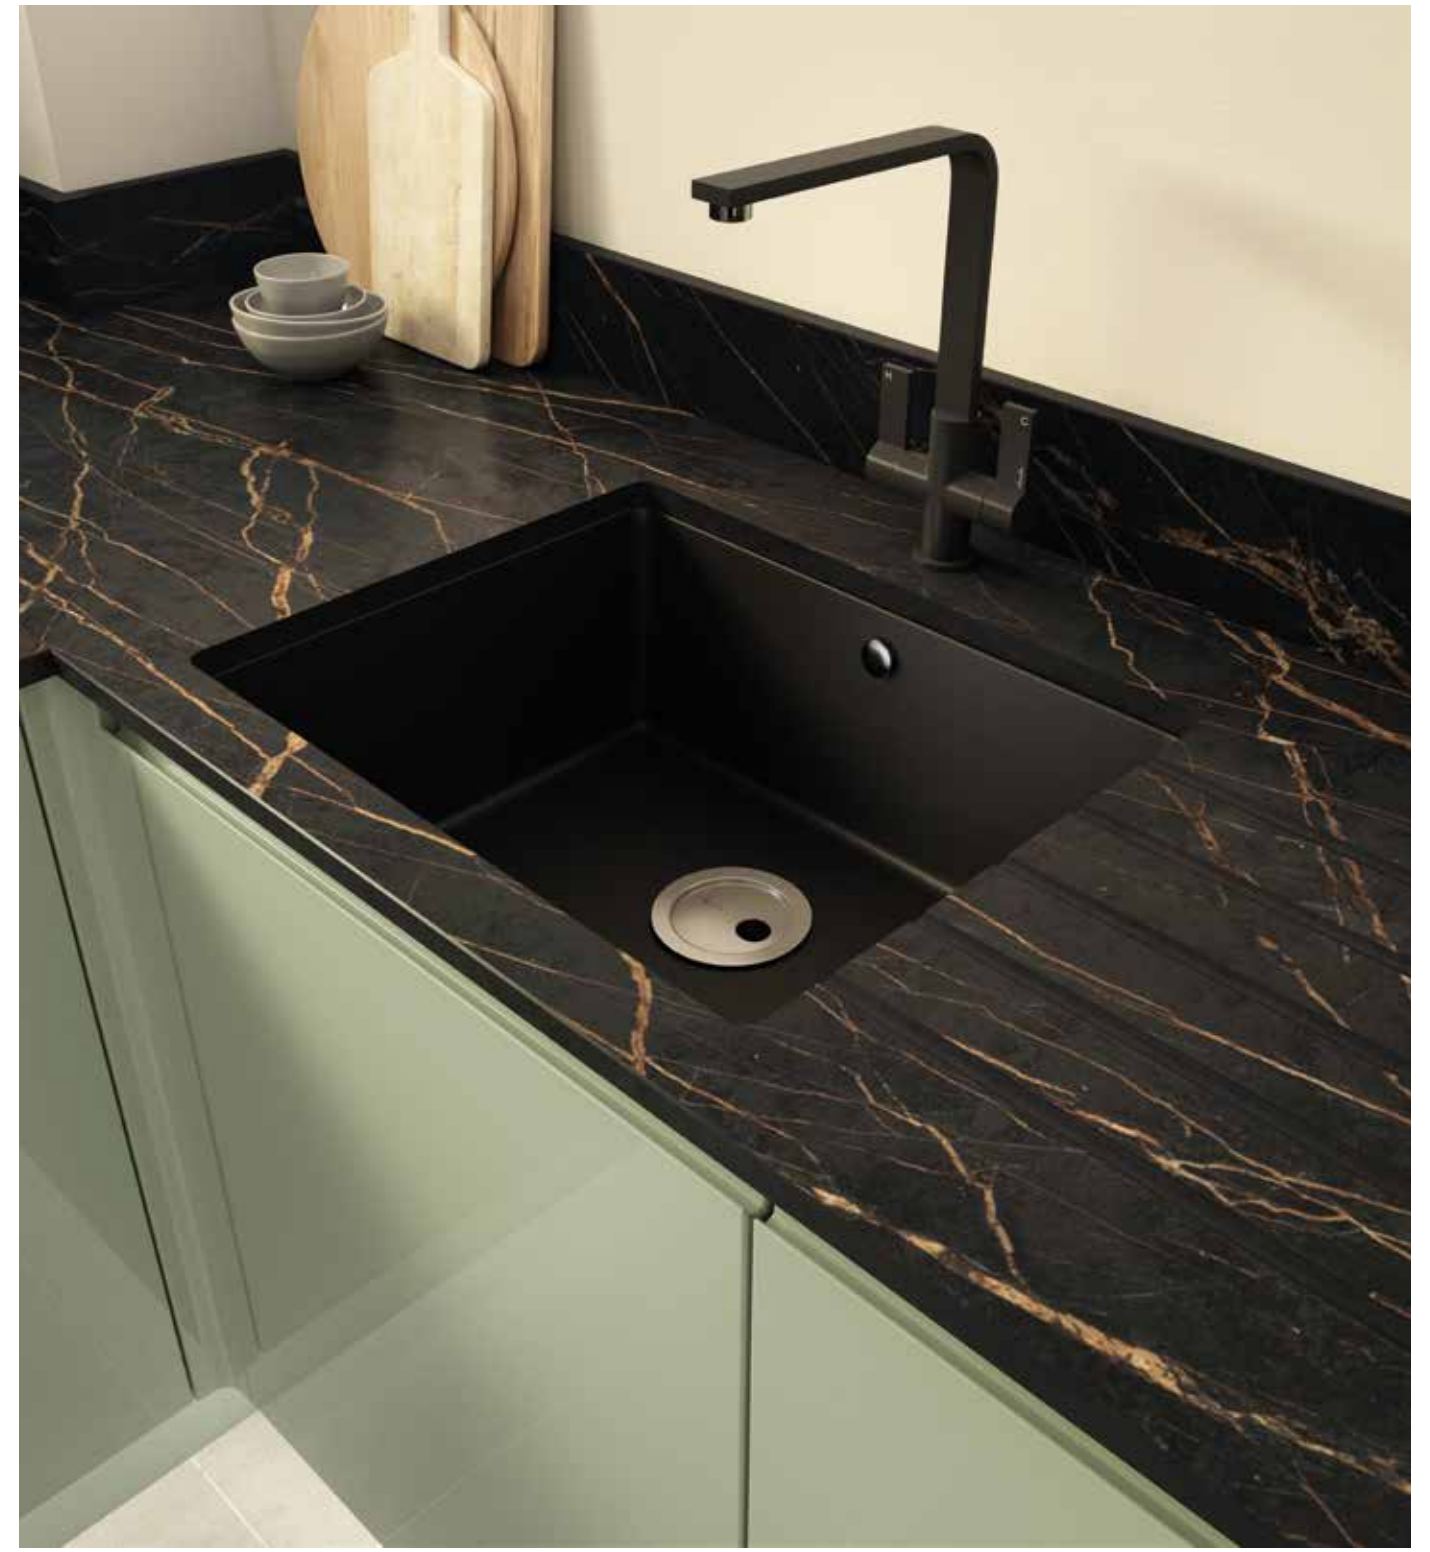

Wood effect laminate