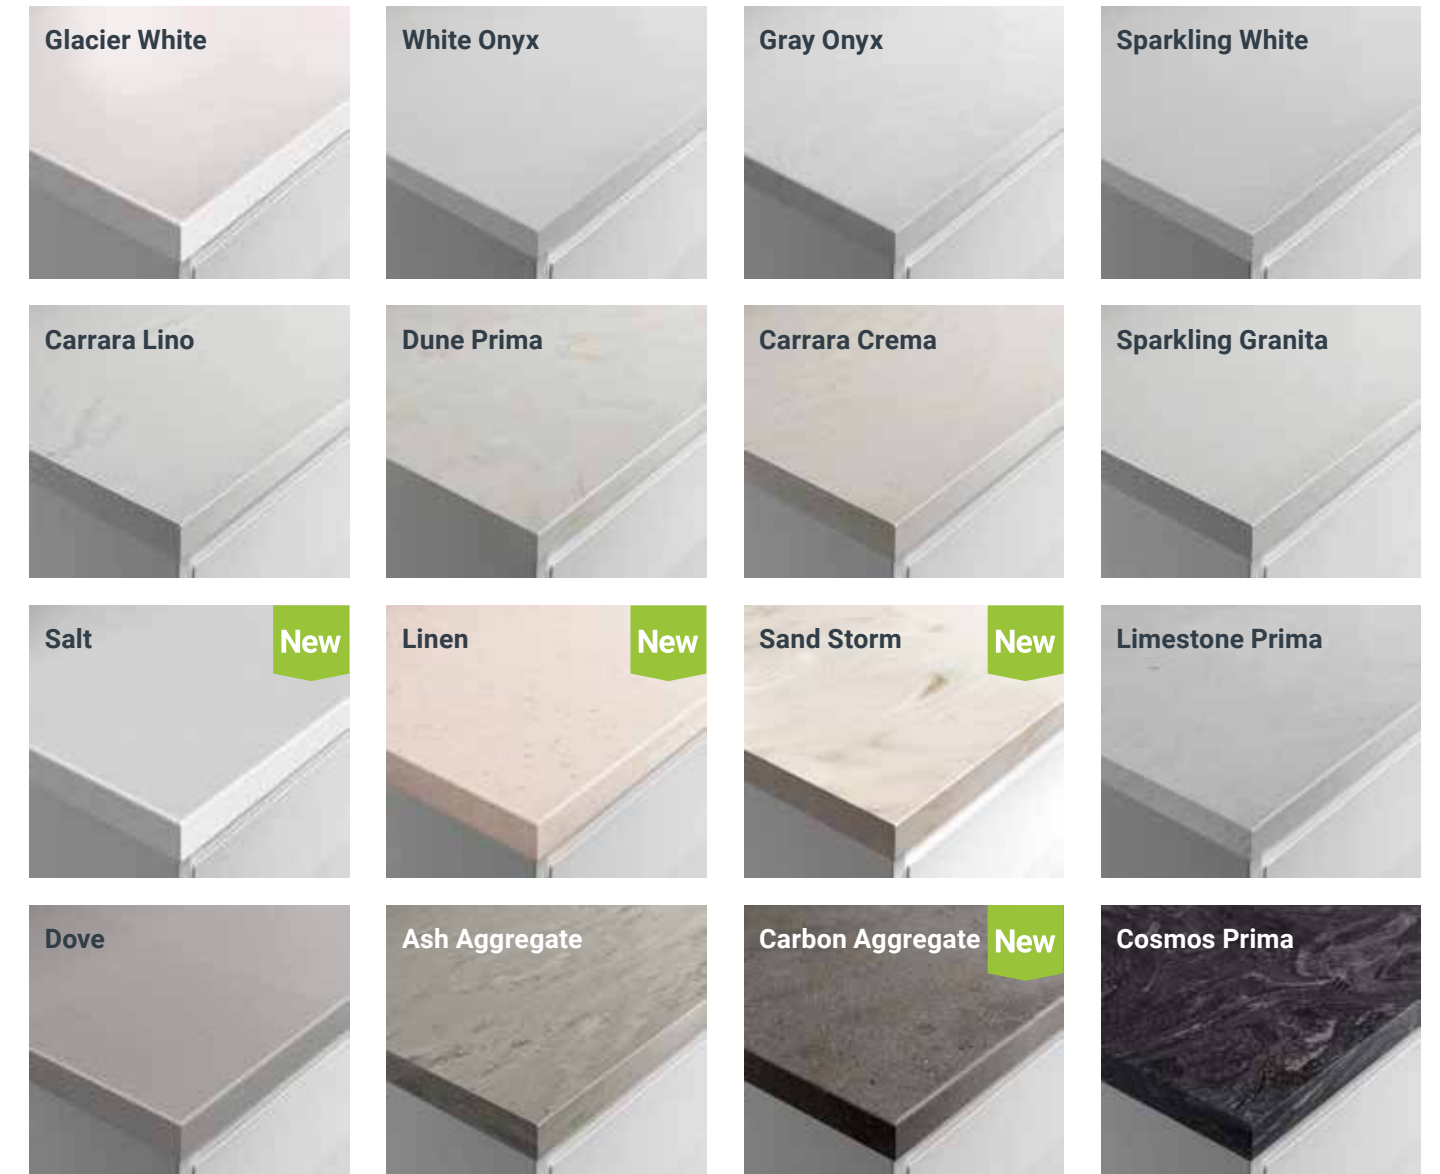

Corian® available in 37mm

A 12mm solid surface material made from one third acrylic resin and two thirds natural minerals that sits on a moisture resistant 25mm MDF subframe.