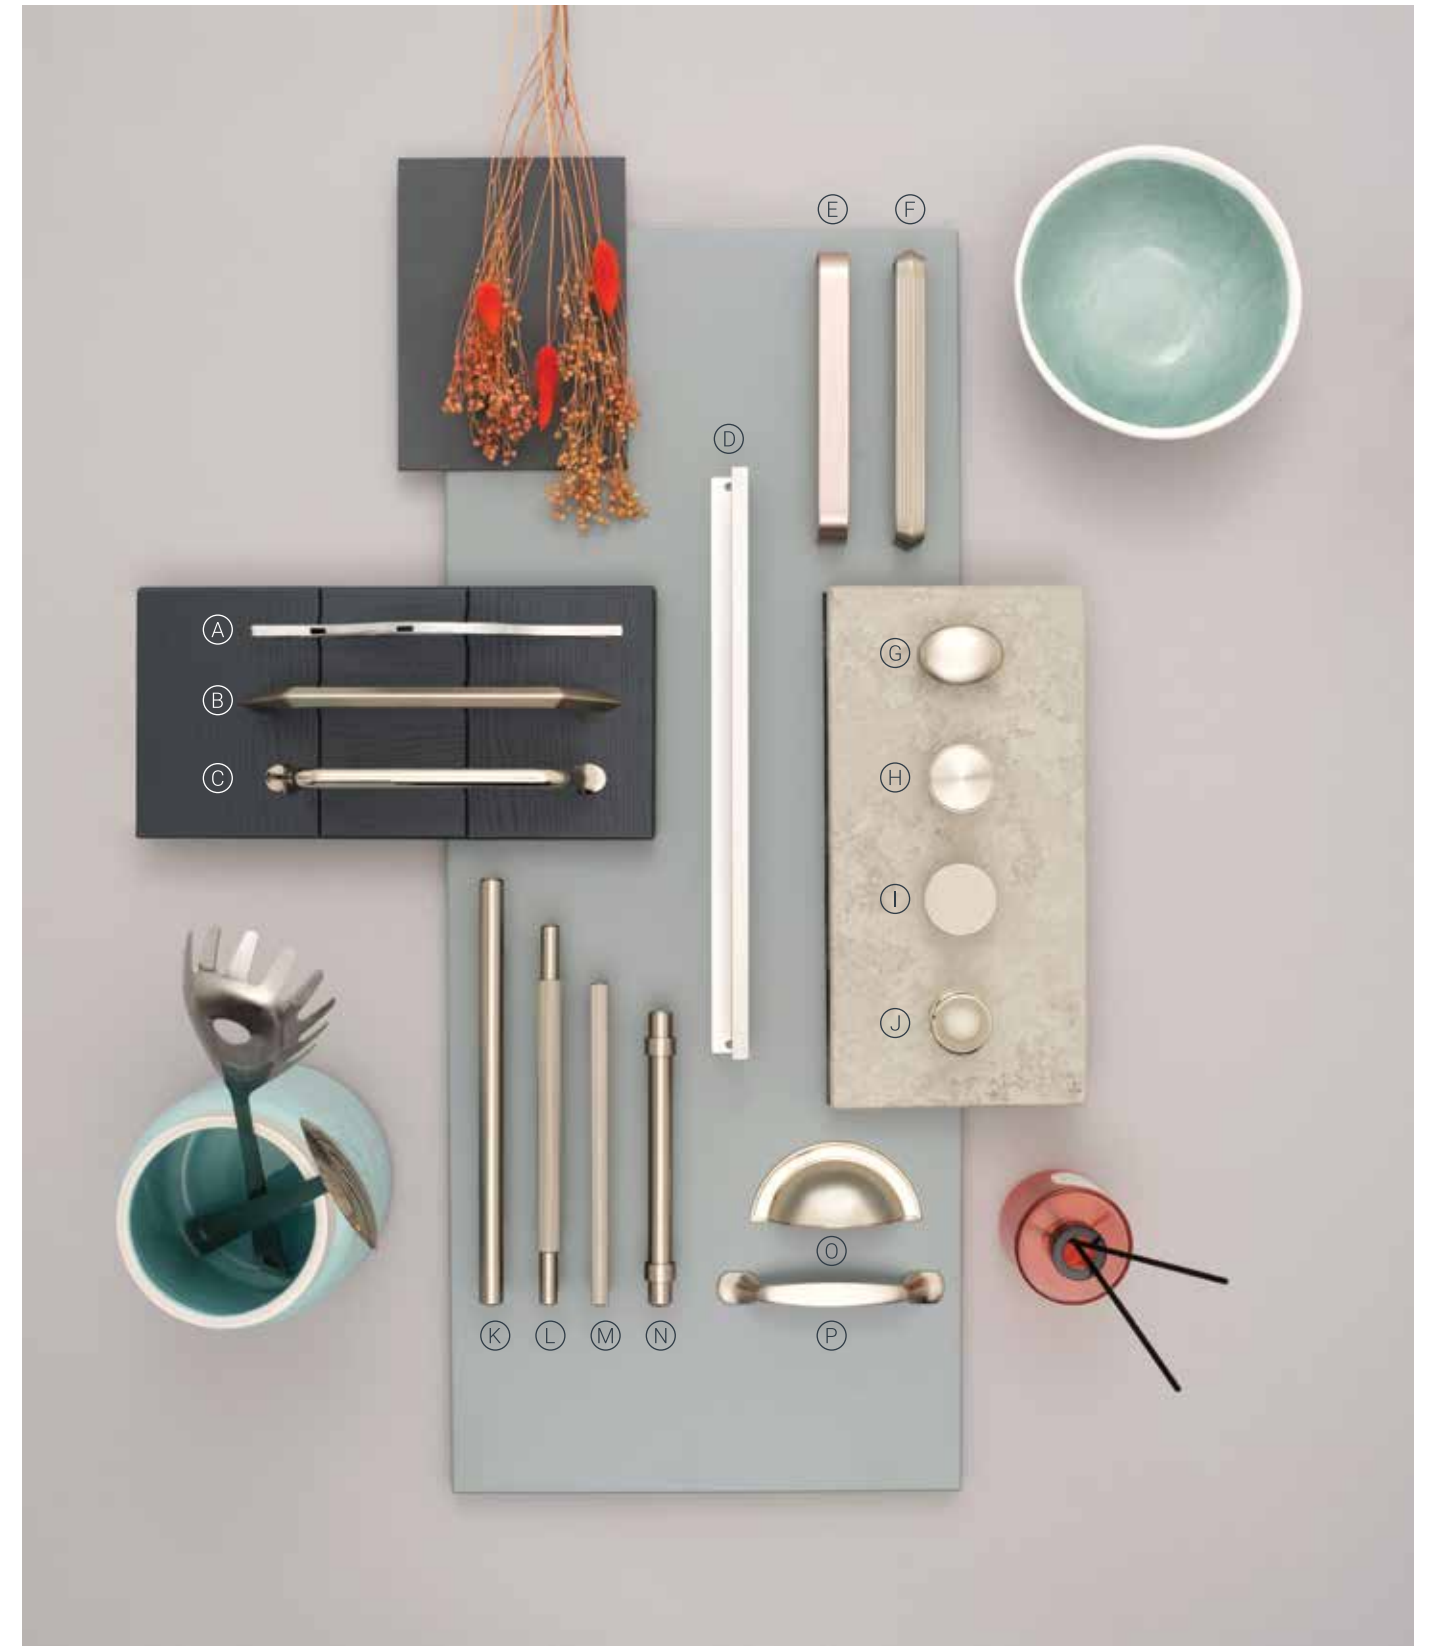

Compact laminate available in 12.5mm

Compact worktops are super slim, super tough and 100% waterproof, so they look and perform like stone or ceramic without the long and expensive fitting process.

Laminate

In wood, stone, quartz and marble effects, laminate worktops are a great way to create a realistic finish at an affordable price point.

Wood effect laminate

Handles

Any of our slab or shaker doors can be paired with any of our handles, cups and knobs. Your choice of handle can influence the style of your kitchen, whether traditional or contemporary.

Silver toned handles

- (A) 105697 Wave Bar Handle 160mm (also available in 288mm 105698)
- (B) 231855 Walton Geometric Handle 192mm
- (C) 258120 Ambrose Strap Handle 160mm
- (D) 285324 Vida Profile Handle 360mm (also available in 160mm 285321)
- (E) 231861 Benington Handle 160mm
- (F) 285325 Margo Handle 170mm (also available in 330mm 285327)
- (G) 114067 Piera Oval Knob 35mm
- (H) 285336 Tahlia Knob 38mm
- (I) 263615 Como Knob Handle 25mm
- (J) 258119 Ambrose Knob & Plate 32mm
- (K) 114060 Adeline Keyhole Bar Handle (also available in 128mm 114059)
- (L) 285330 Tahlia Bar Handle 214mm (also available in 340mm 285333 and with optional backplates 230mm 285339, 358mm 285342)
- (M) 231865 Dalston Textured Bar Handle 160mm (also available in 256mm 231866)
- (N) 114054 Celia Ringed Bar Handle 128mm (also available in 192mm 114053)
- (O) 258118 Ambrose Cup Handle 64mm
- (P) 114066 Florence Strap Handle 96mm