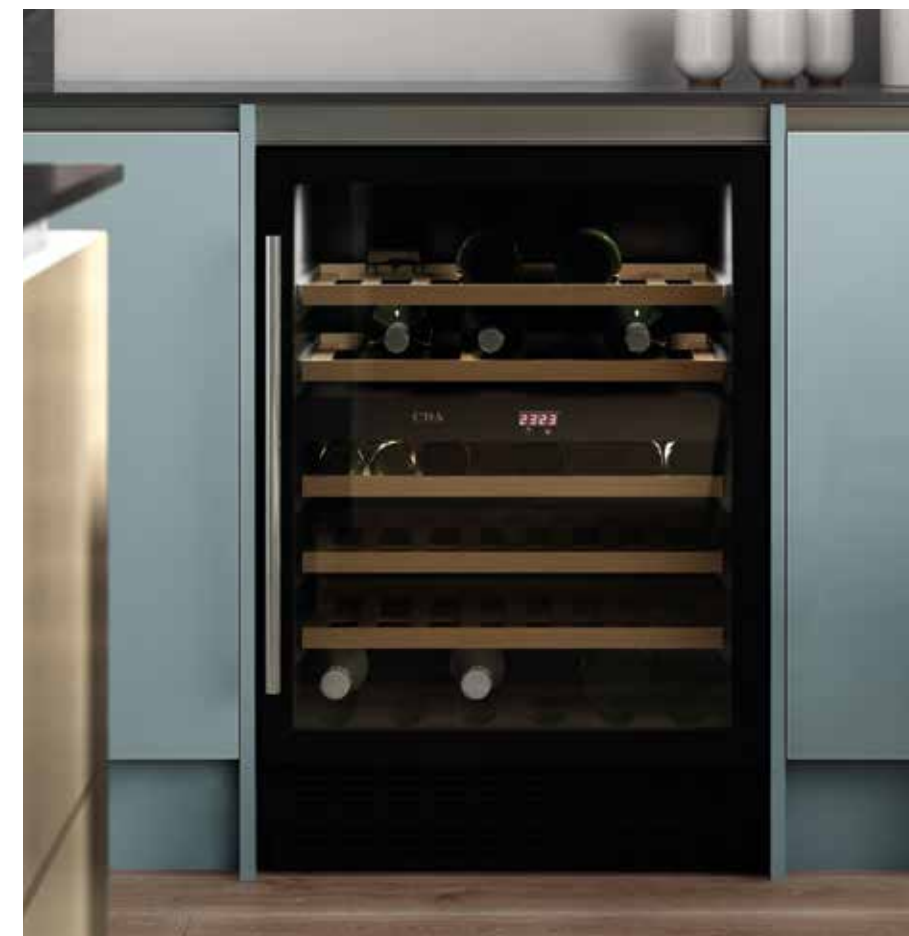

Intelliga
Esker
Azure

Esker Azure's high-shine finish has a mesmerising light transitioning effect, so it looks almost metallic. The bright blue acrylic brings a touch of the outside in, working beautifully with natural materials like wood and stone.

Finish: Gloss