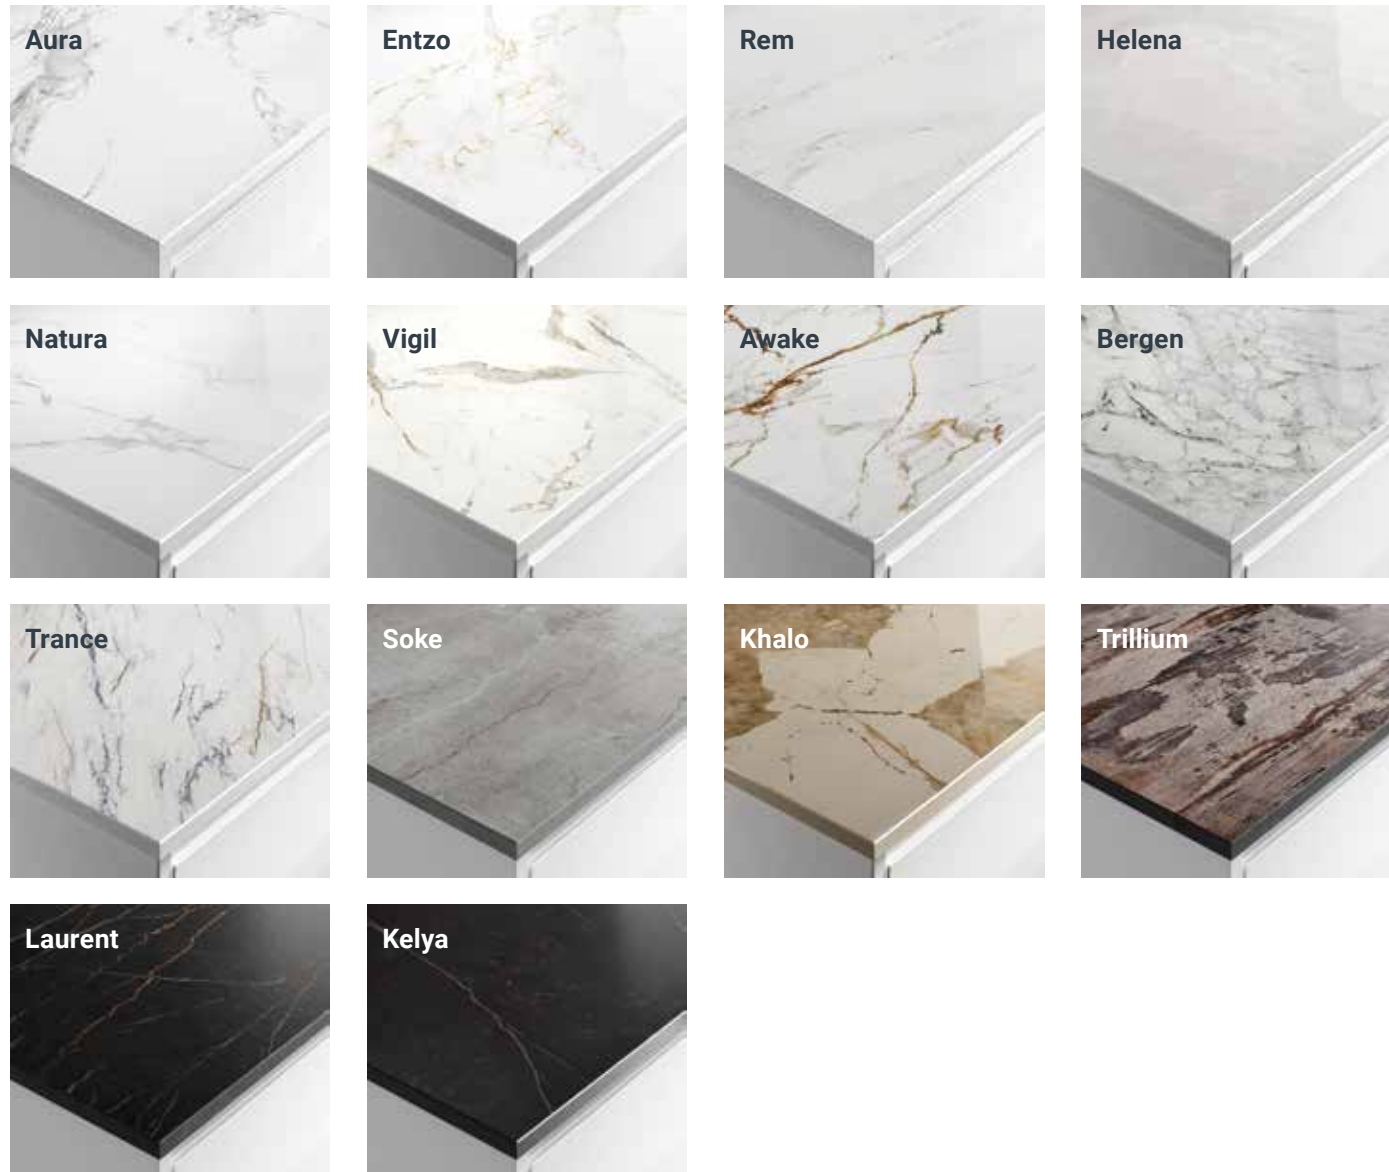

Follow us on social

Get the latest trends, inspiration and new ranges at your finger tips. We'd love to see your before and after kitchen projects, just tag us using

@wickes

Worktops

We have a worktop to suit every budget with a wide range of finishes to fit with any colour scheme. You'll be spoilt for choice.

New Dekton available in 30mm

Dekton ultra compact worktops are resistant to heat, scratches and stains as well as being easy to clean. With a variety of striking decors that imitate natural minerals, Dekton worktops are a popular choice for any kitchen.