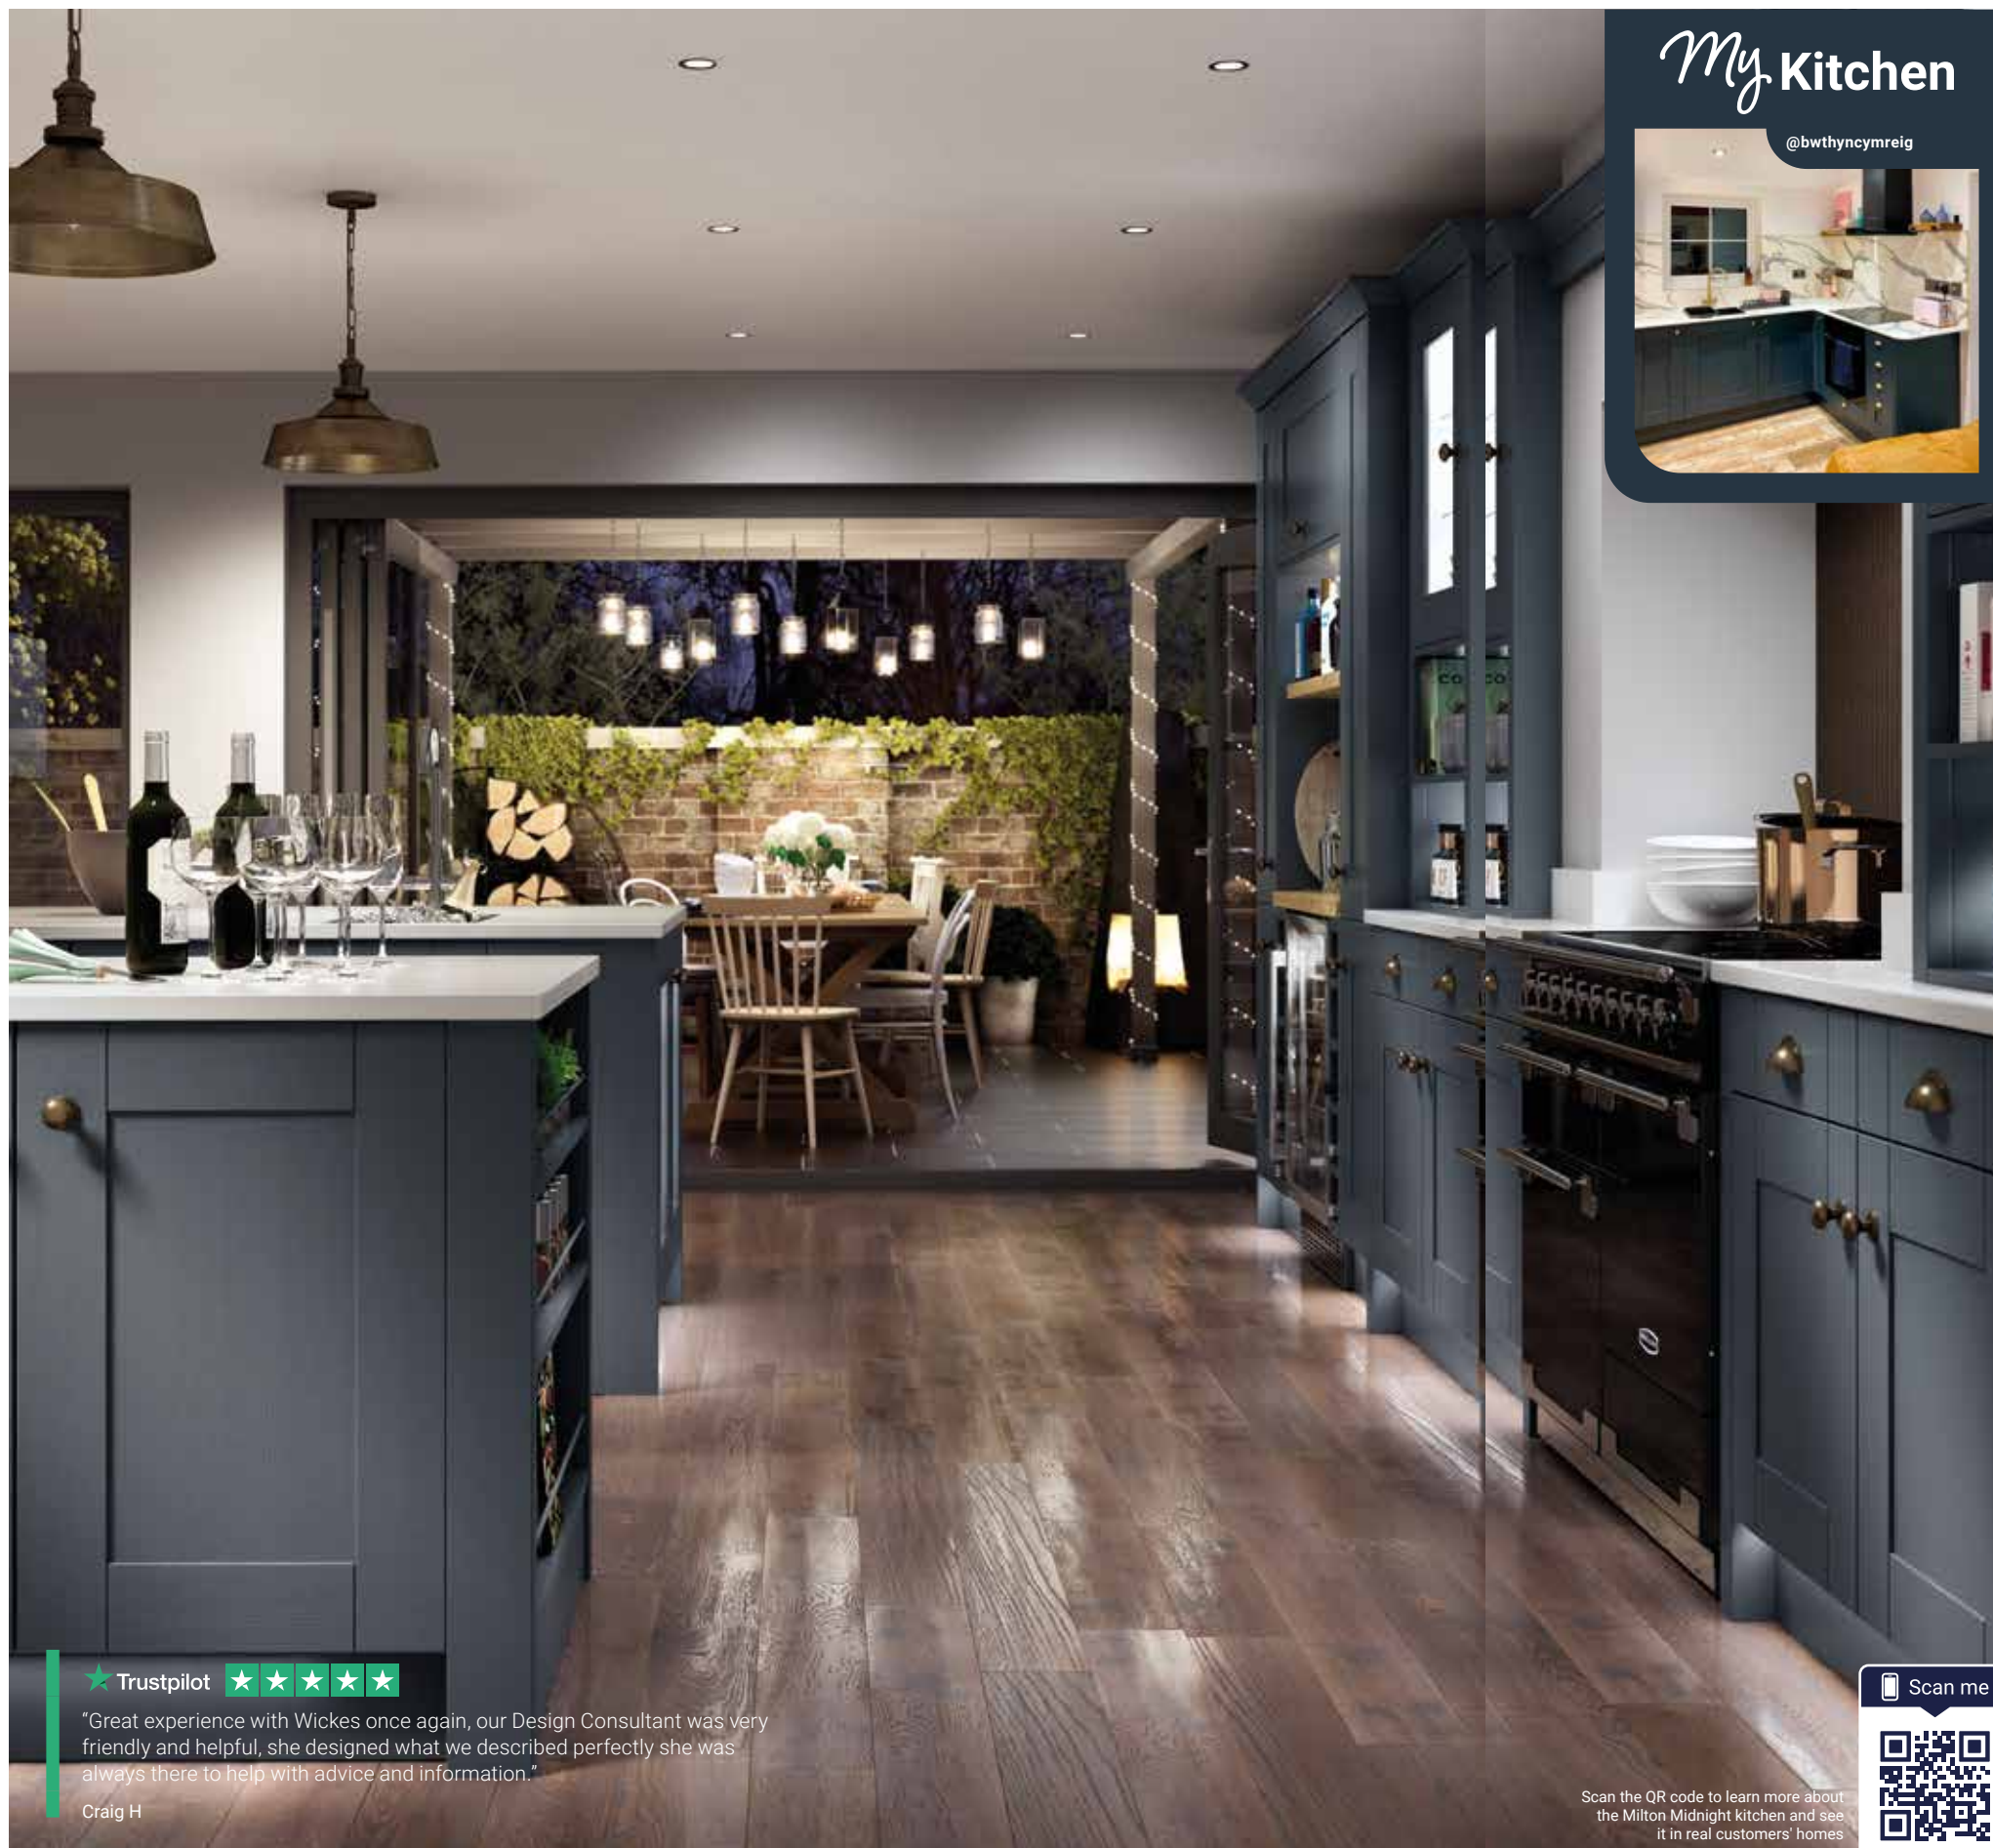

239019 - AEG Gas Hob HGB95522YM

206542 - AEG Outline 90cm Island Chandelier Hood Chrome DLE0970M

My Kitchen
@bwthyncymreig

Shaker
Milton
Midnight

A subtle twist on contemporary dark kitchens, Milton Midnight has a rich navy colourway with deep charcoal undertones. Based on a traditional shaker style, it has the charming effect of natural timber and the strength of man-made materials.