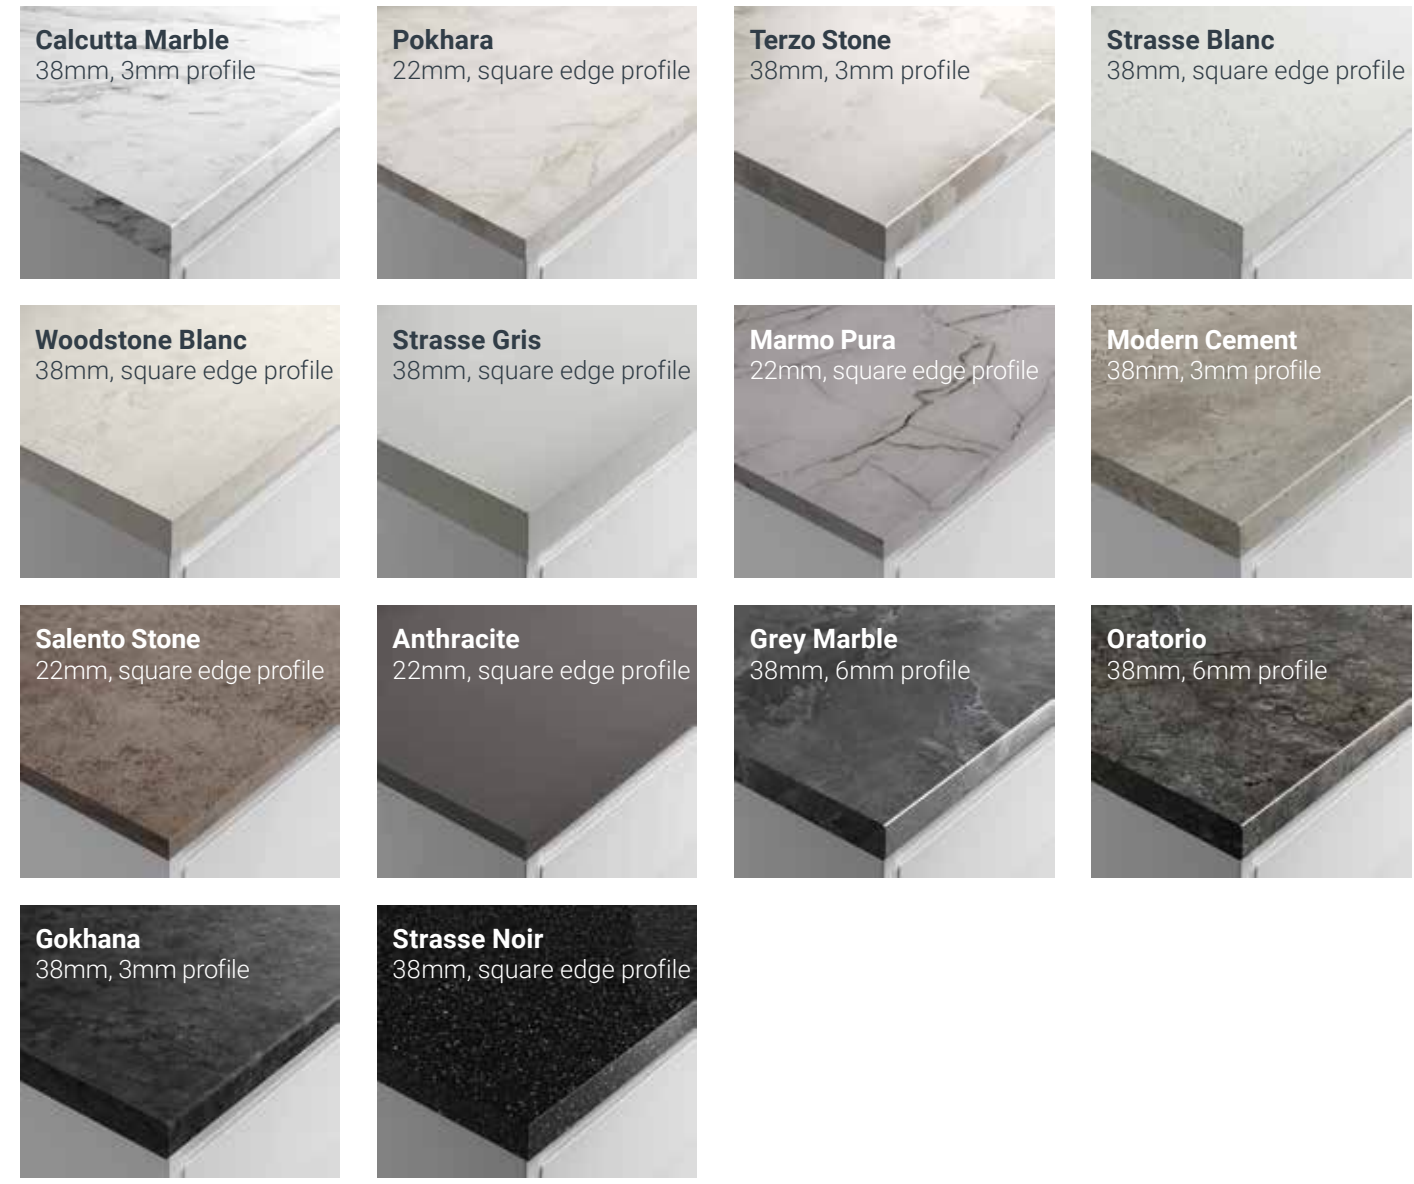

Laminate

In wood, stone, quartz and marble effects, laminate worktops are a great way to create a realistic finish at an affordable price point.