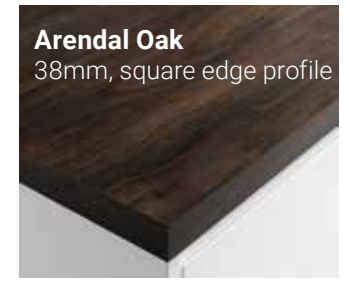

Wood effect laminate