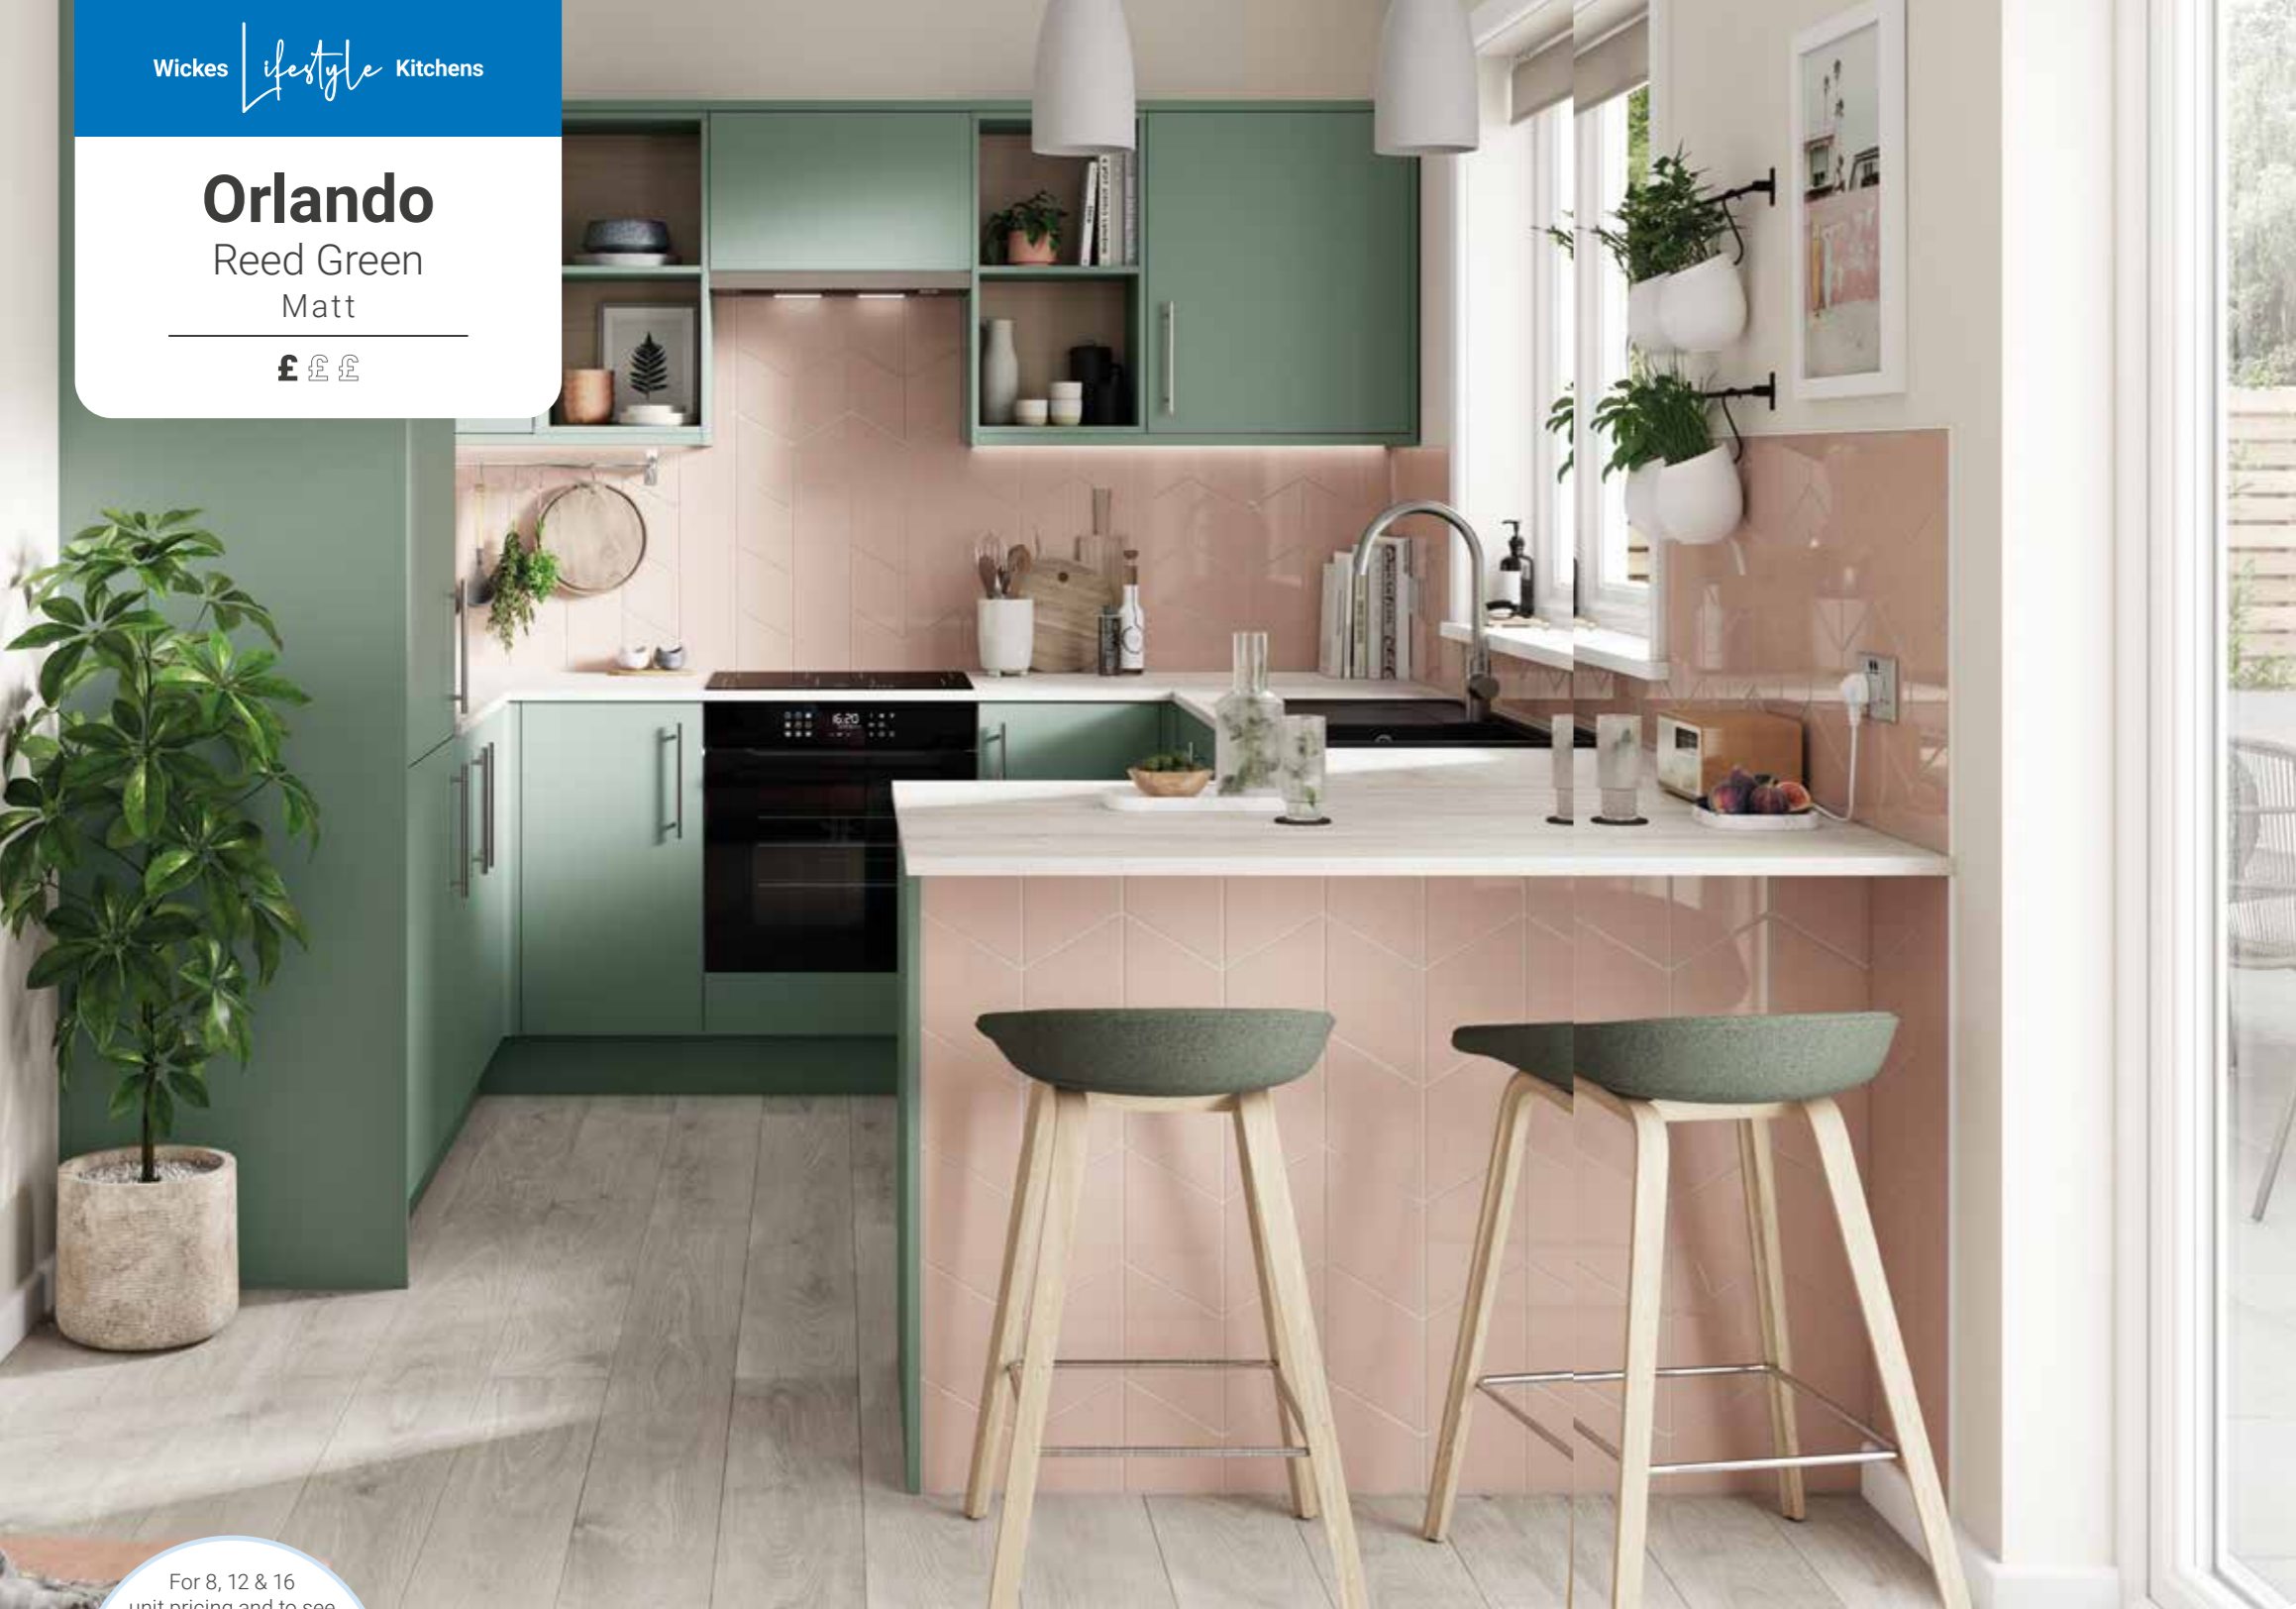

Orlando

Reed Green
Matt

£ £ £

For 8, 12 & 16 unit pricing and to see our kitchens in customers' homes, scan here.

Modern retro

Combine pastel shades with creative tiling to craft a modern retro masterpiece, as shown here with Reed Green and soft pink Boutique tiles

Above: Laminate worktop - Marmo Paros and Boutique Tile Lozenge - Pink
Top right: Open shelving feature
Bottom right: Alloy splashback - Geometry

Reasons to buy

On units, hinges and drawer runners

On doors and drawer fronts

Order online