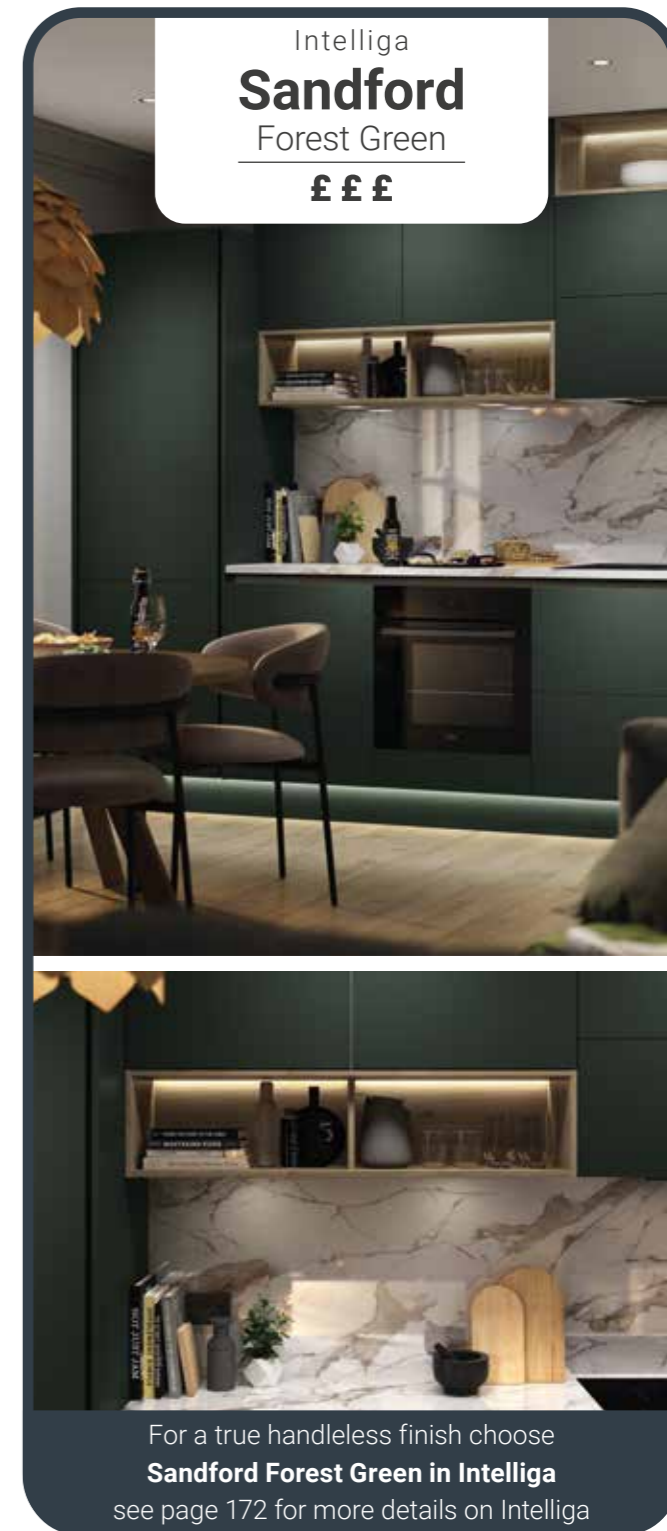

Intelliga
Sandford
Forest Green
£ £ £

For a true handleless finish choose **Sandford Forest Green in Intelliga** see page 172 for more details on Intelliga