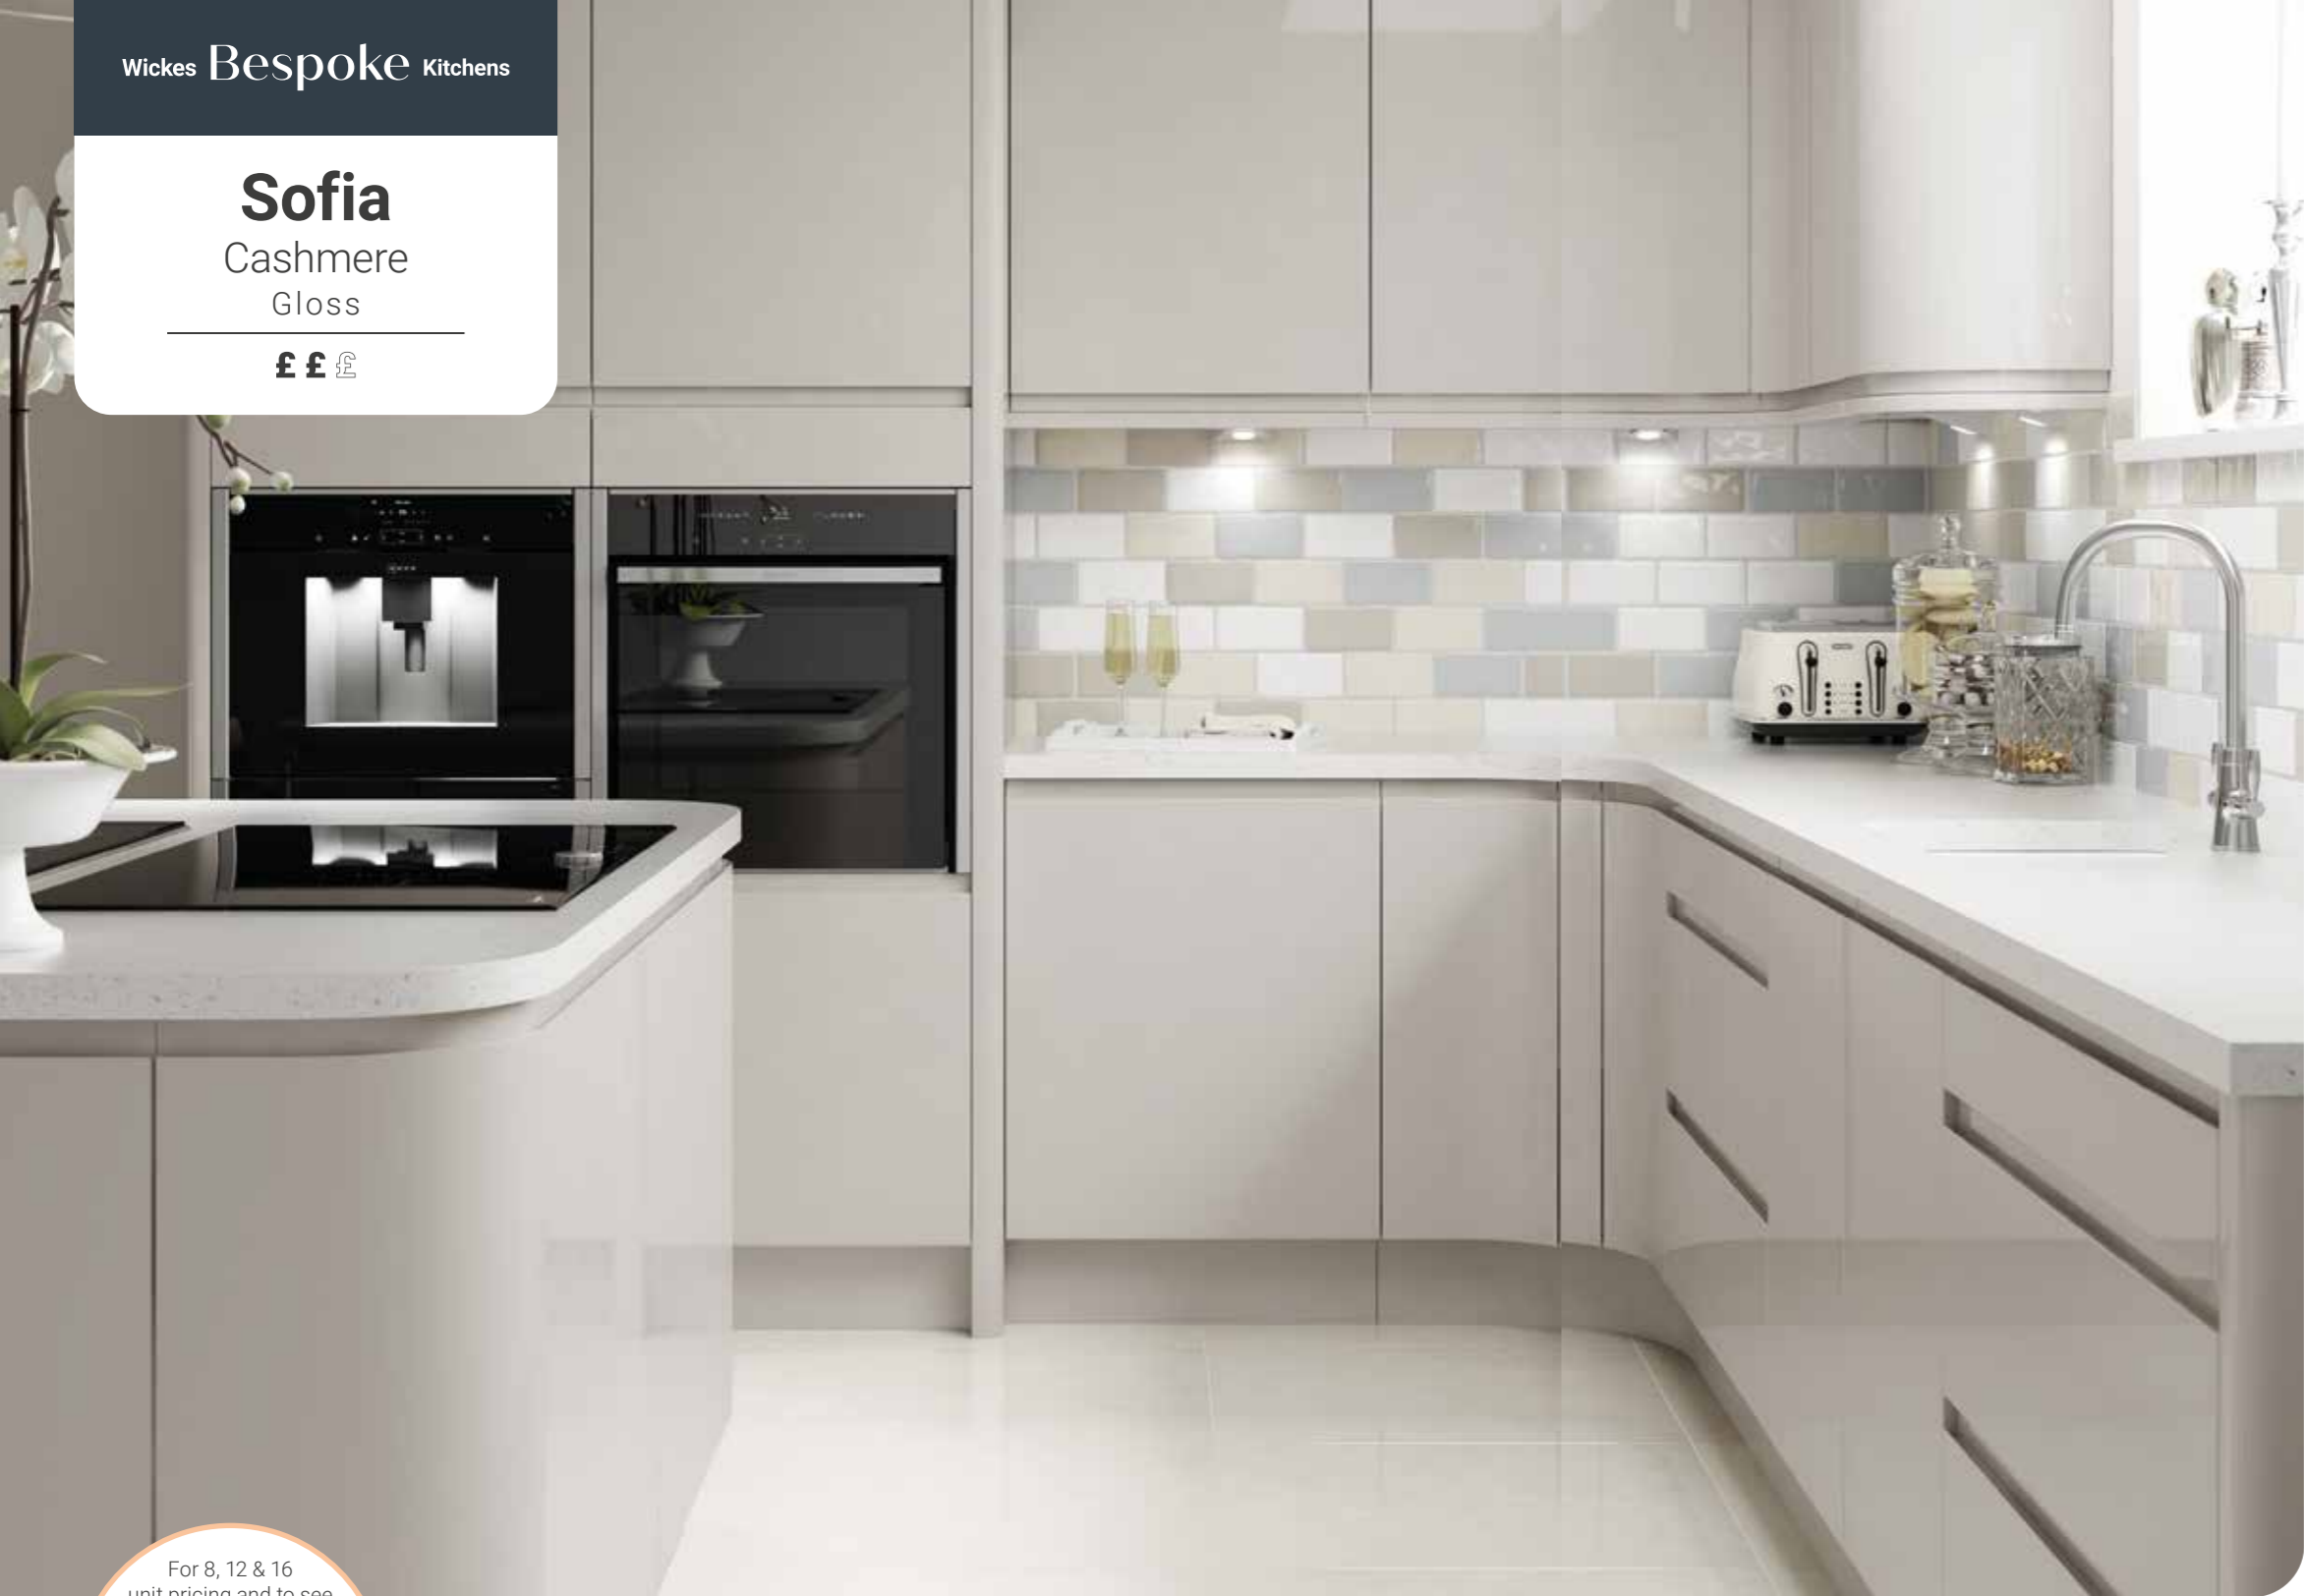

Sofia

Cashmere
Gloss

£ £ £