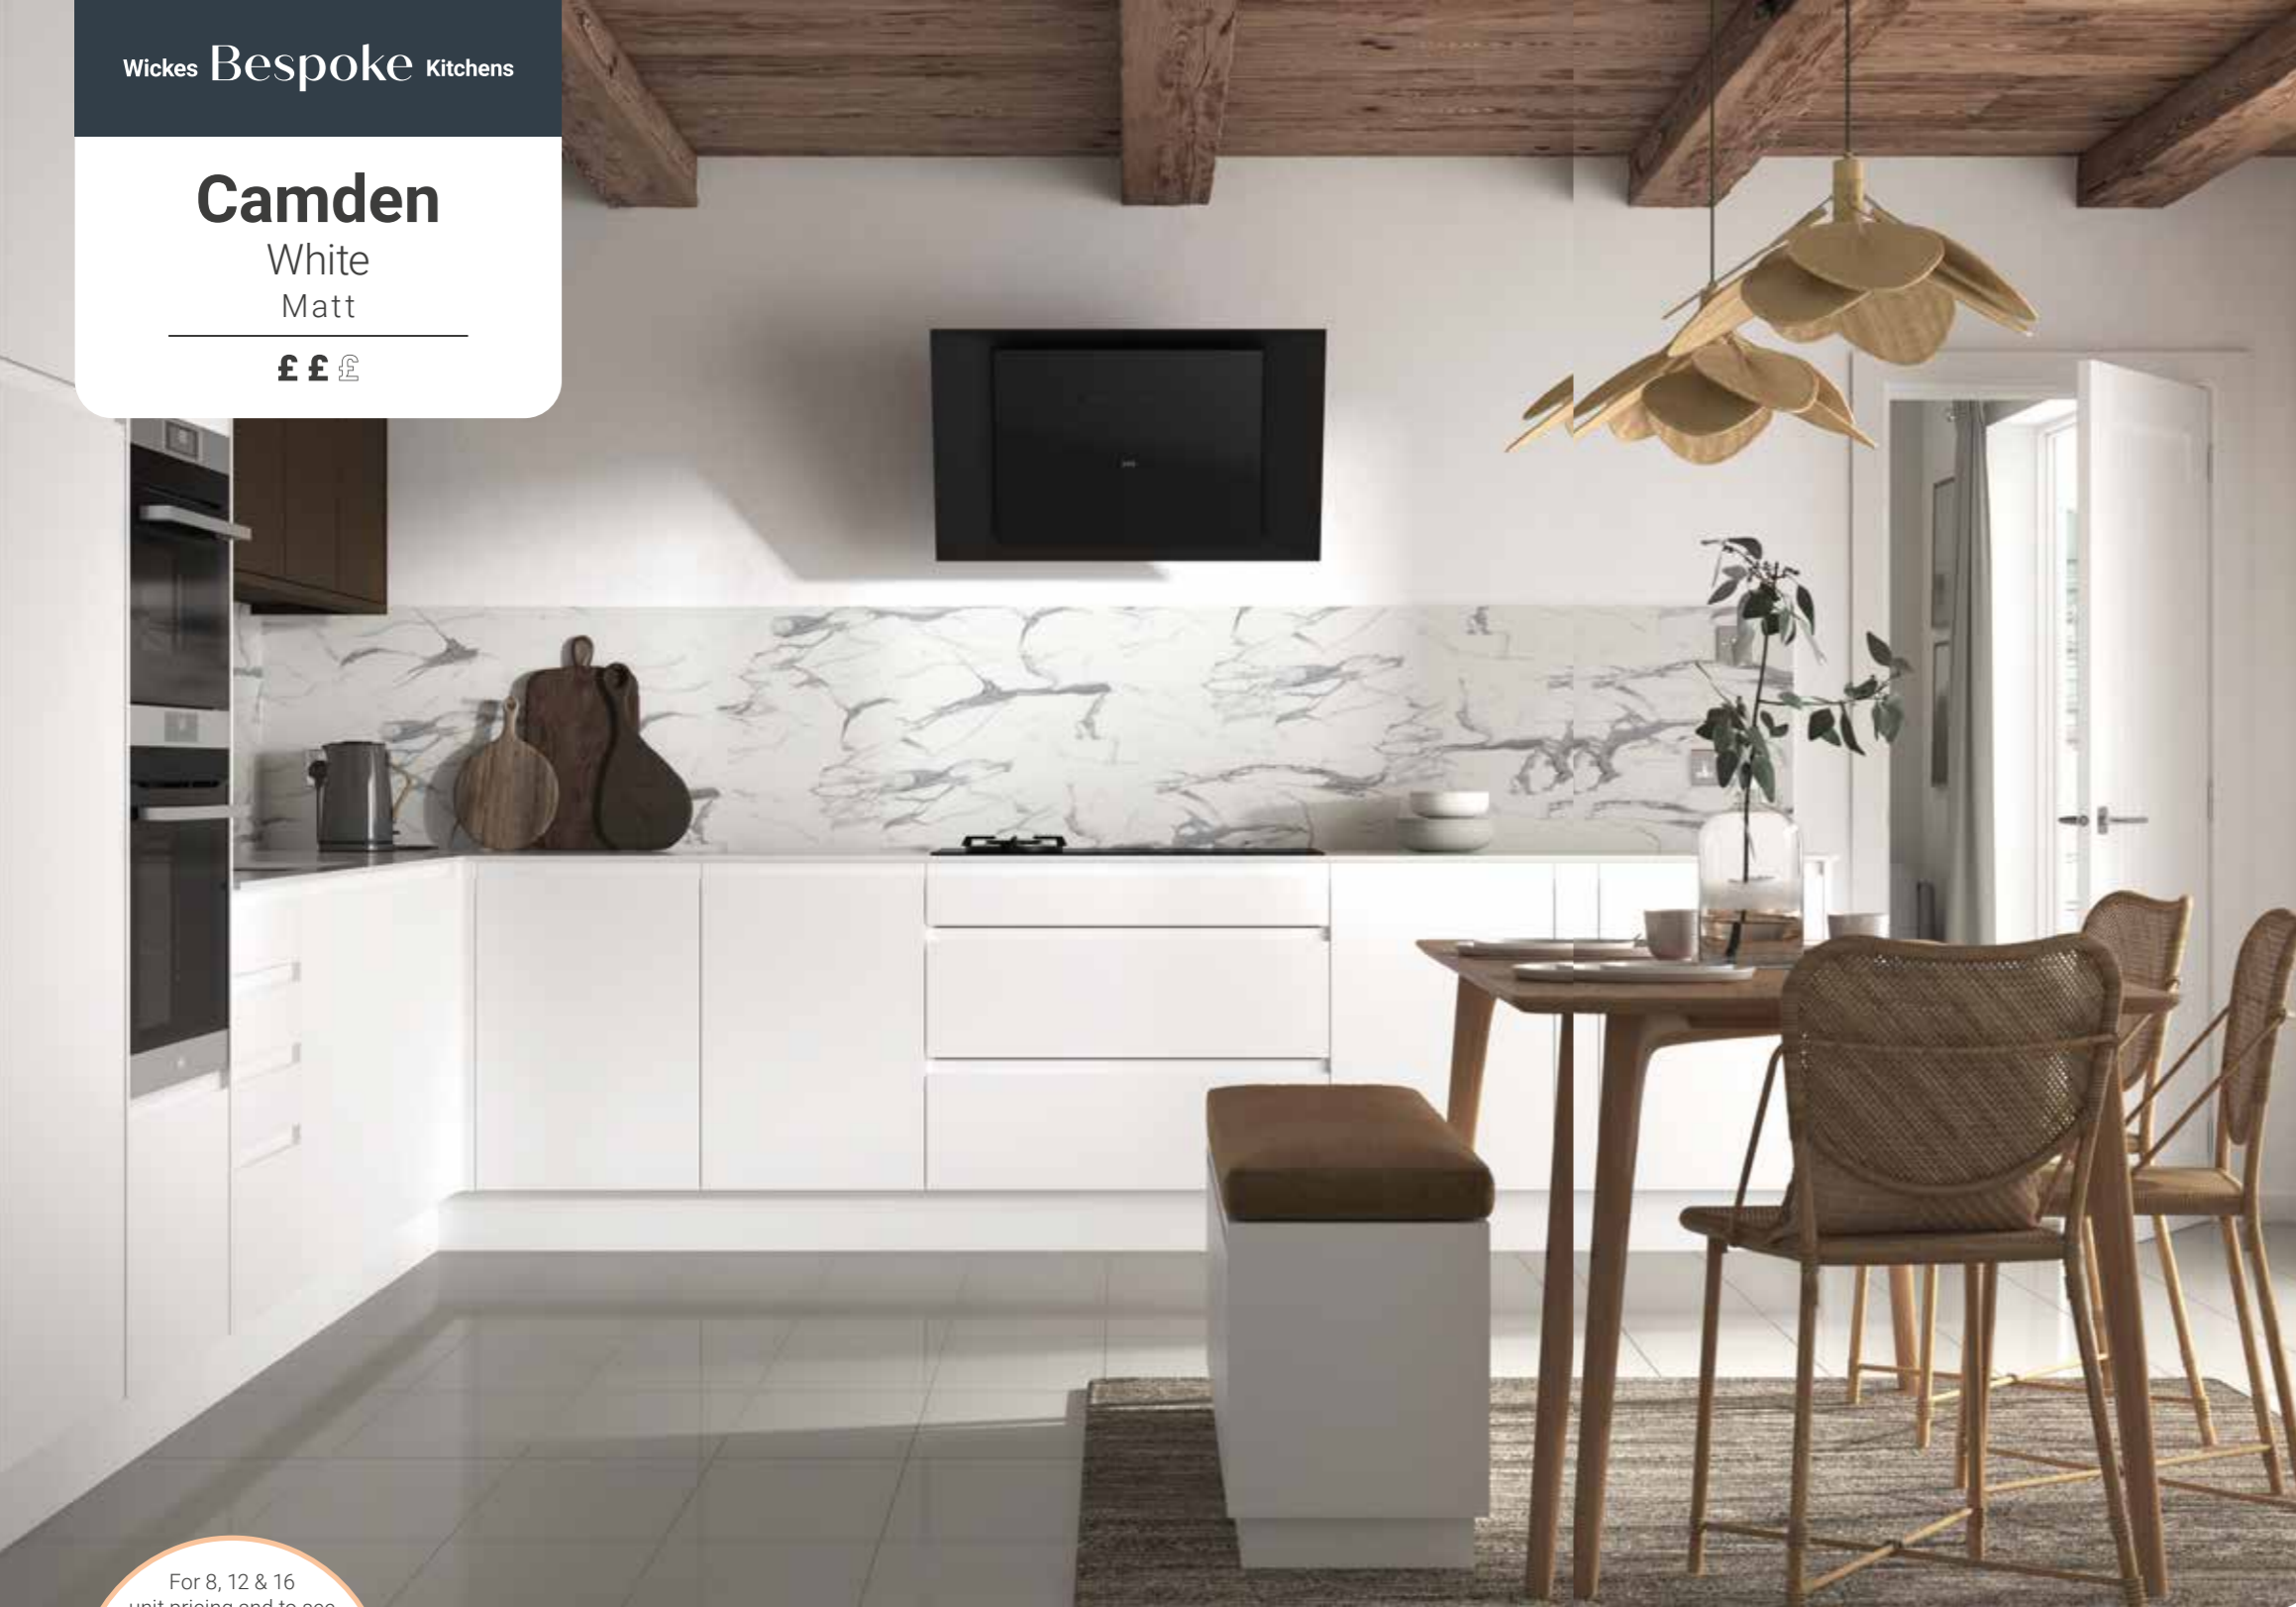

# Camden

White  
Matt

£ £ £

J-Pull

For 8, 12 & 16 unit pricing and to see our kitchens in customers' homes, scan here.

Real life  
*dream*  
kitchen

@designsbykrishan

**Above:** Compact Laminate worktop - Marbre Veneto  
**Top right:** Alusplash splashback - Ocean Wave  
**Bottom right:** Space Tower storage solution