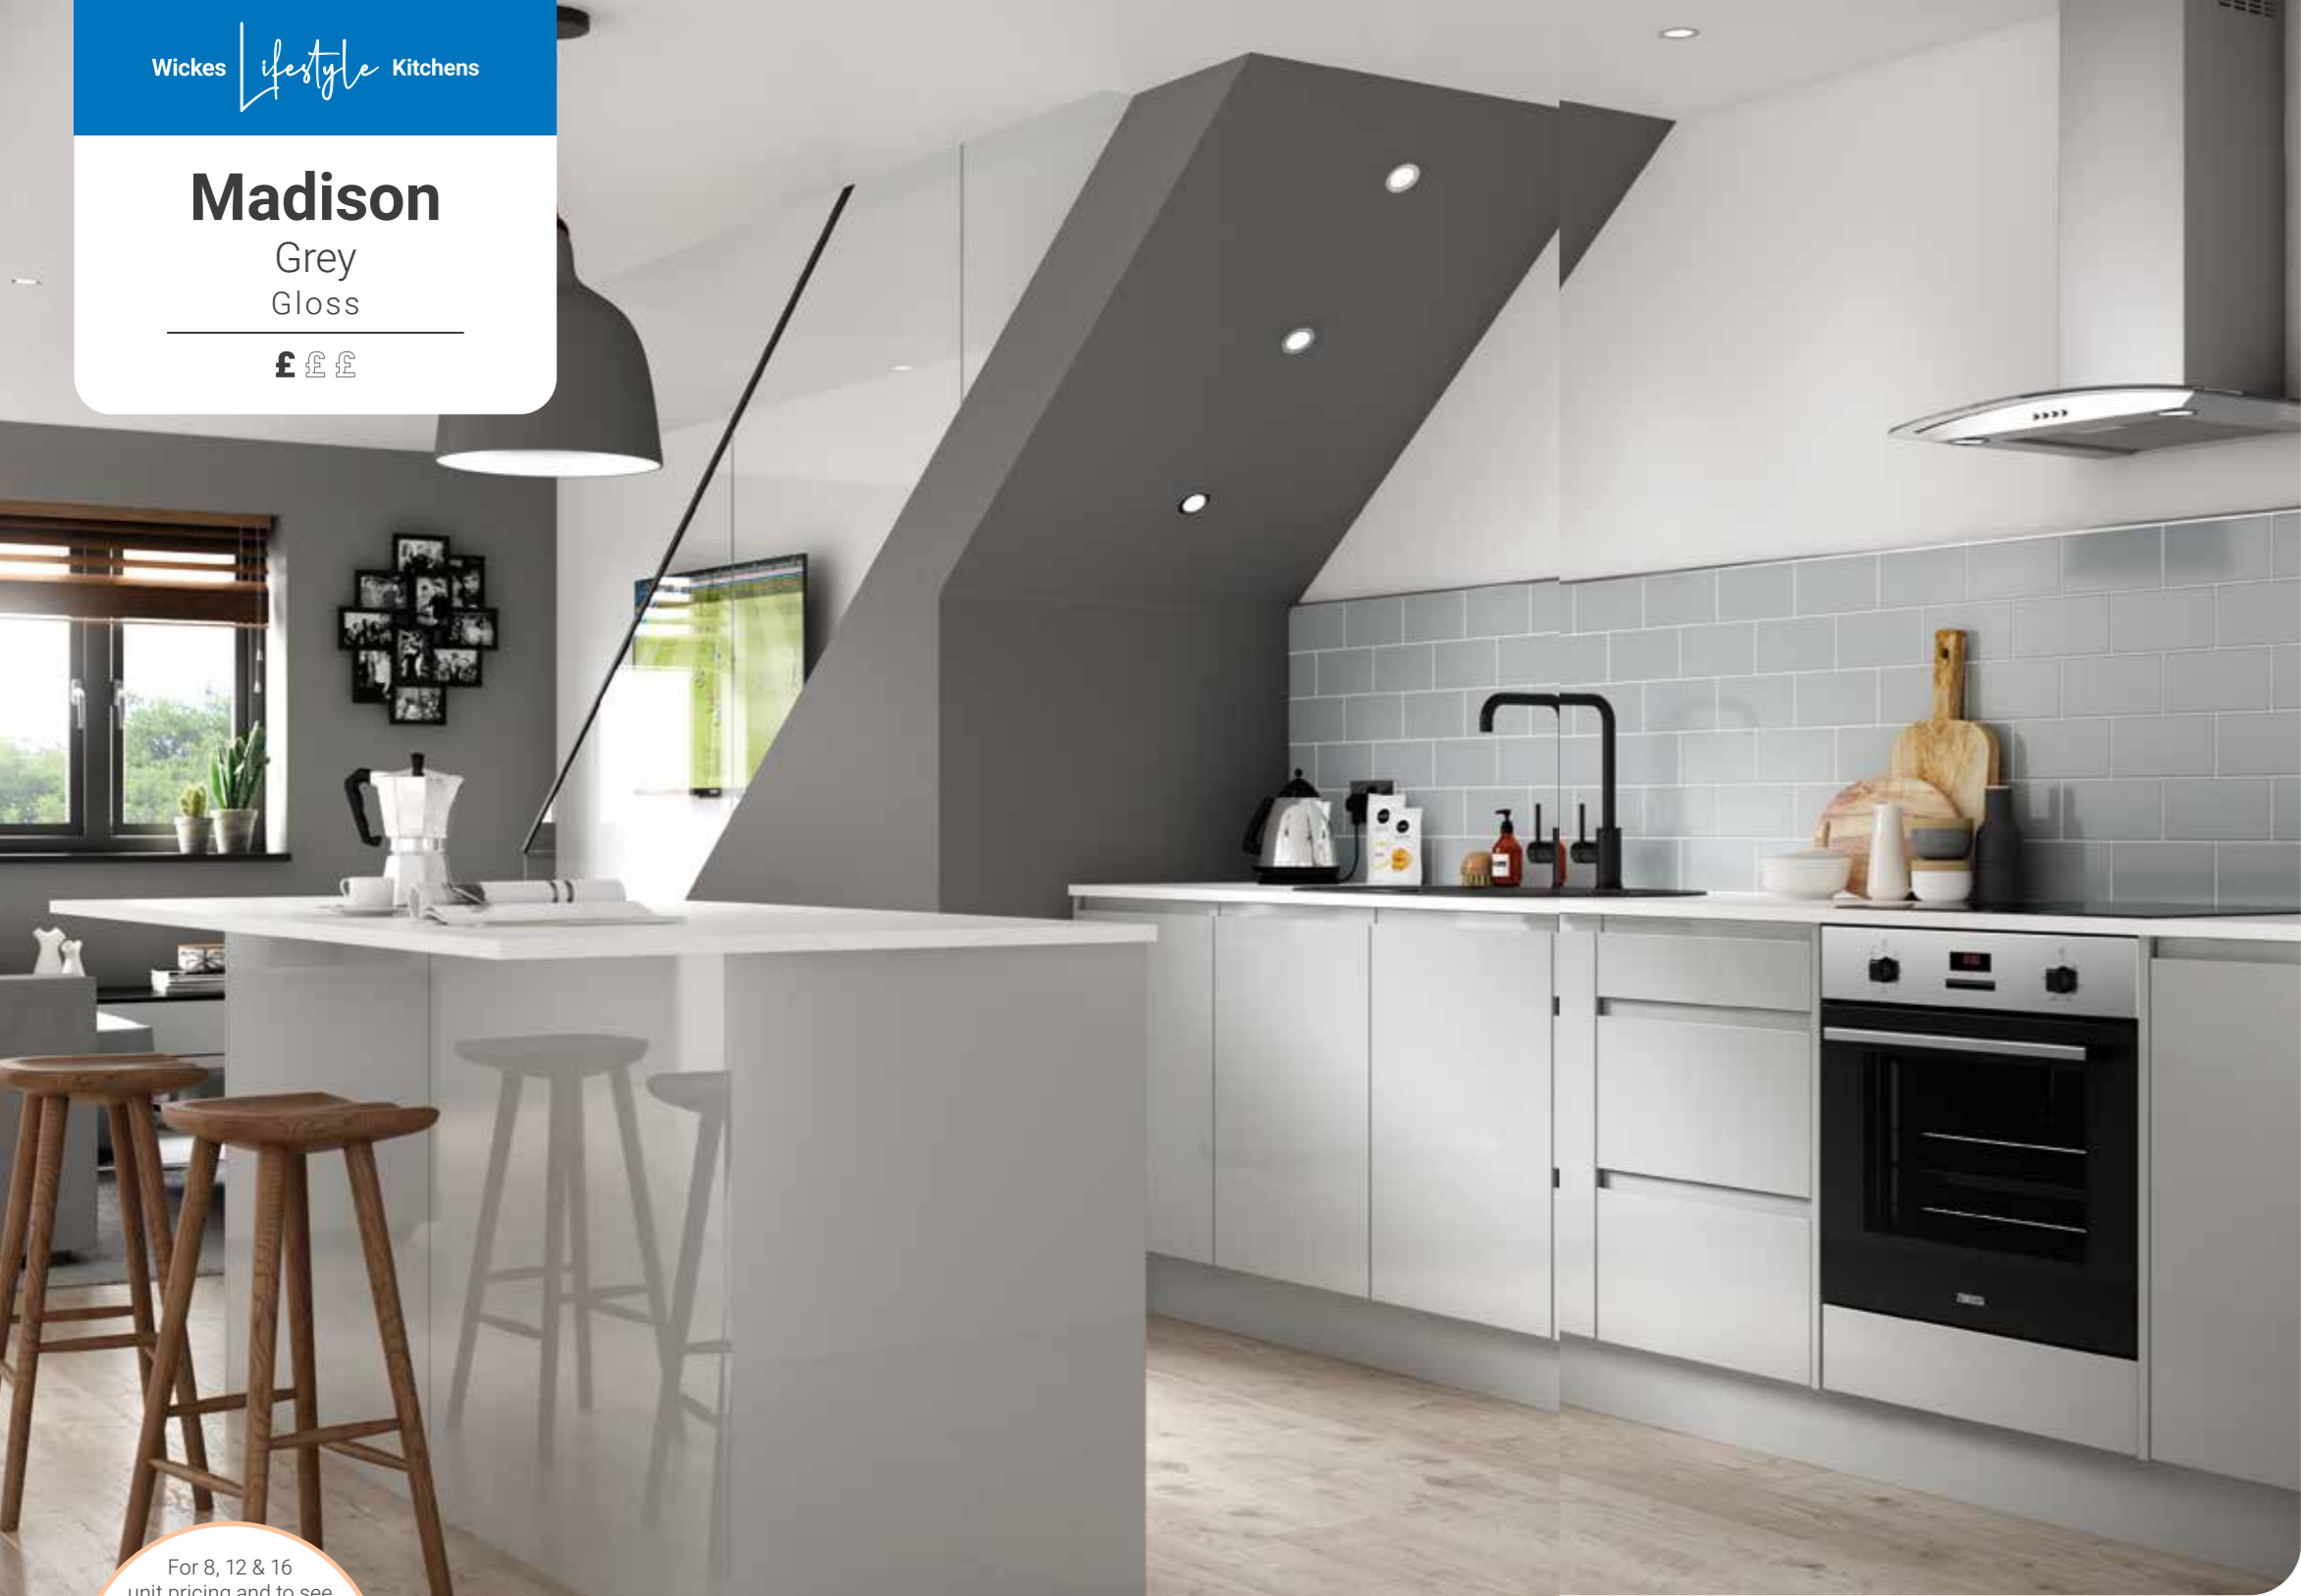

Madison

Grey
Gloss

£ £ £

For 8, 12 & 16 unit pricing and to see our kitchens in customers' homes, scan here.

Superb service from Wickes. The staff were friendly, knowledgeable, and went out of their way to make sure we were happy with the choices for our kitchen. The quality of the units and worktops is fantastic, and the final result exceeded our expectations. Will definitely use them again in the future!

Aisha

Rated 'Great' on

Above: Laminate worktop - Marmo Paros
Top right: Laminate worktop - Marmo Grigio
Bottom right: Utility storage space