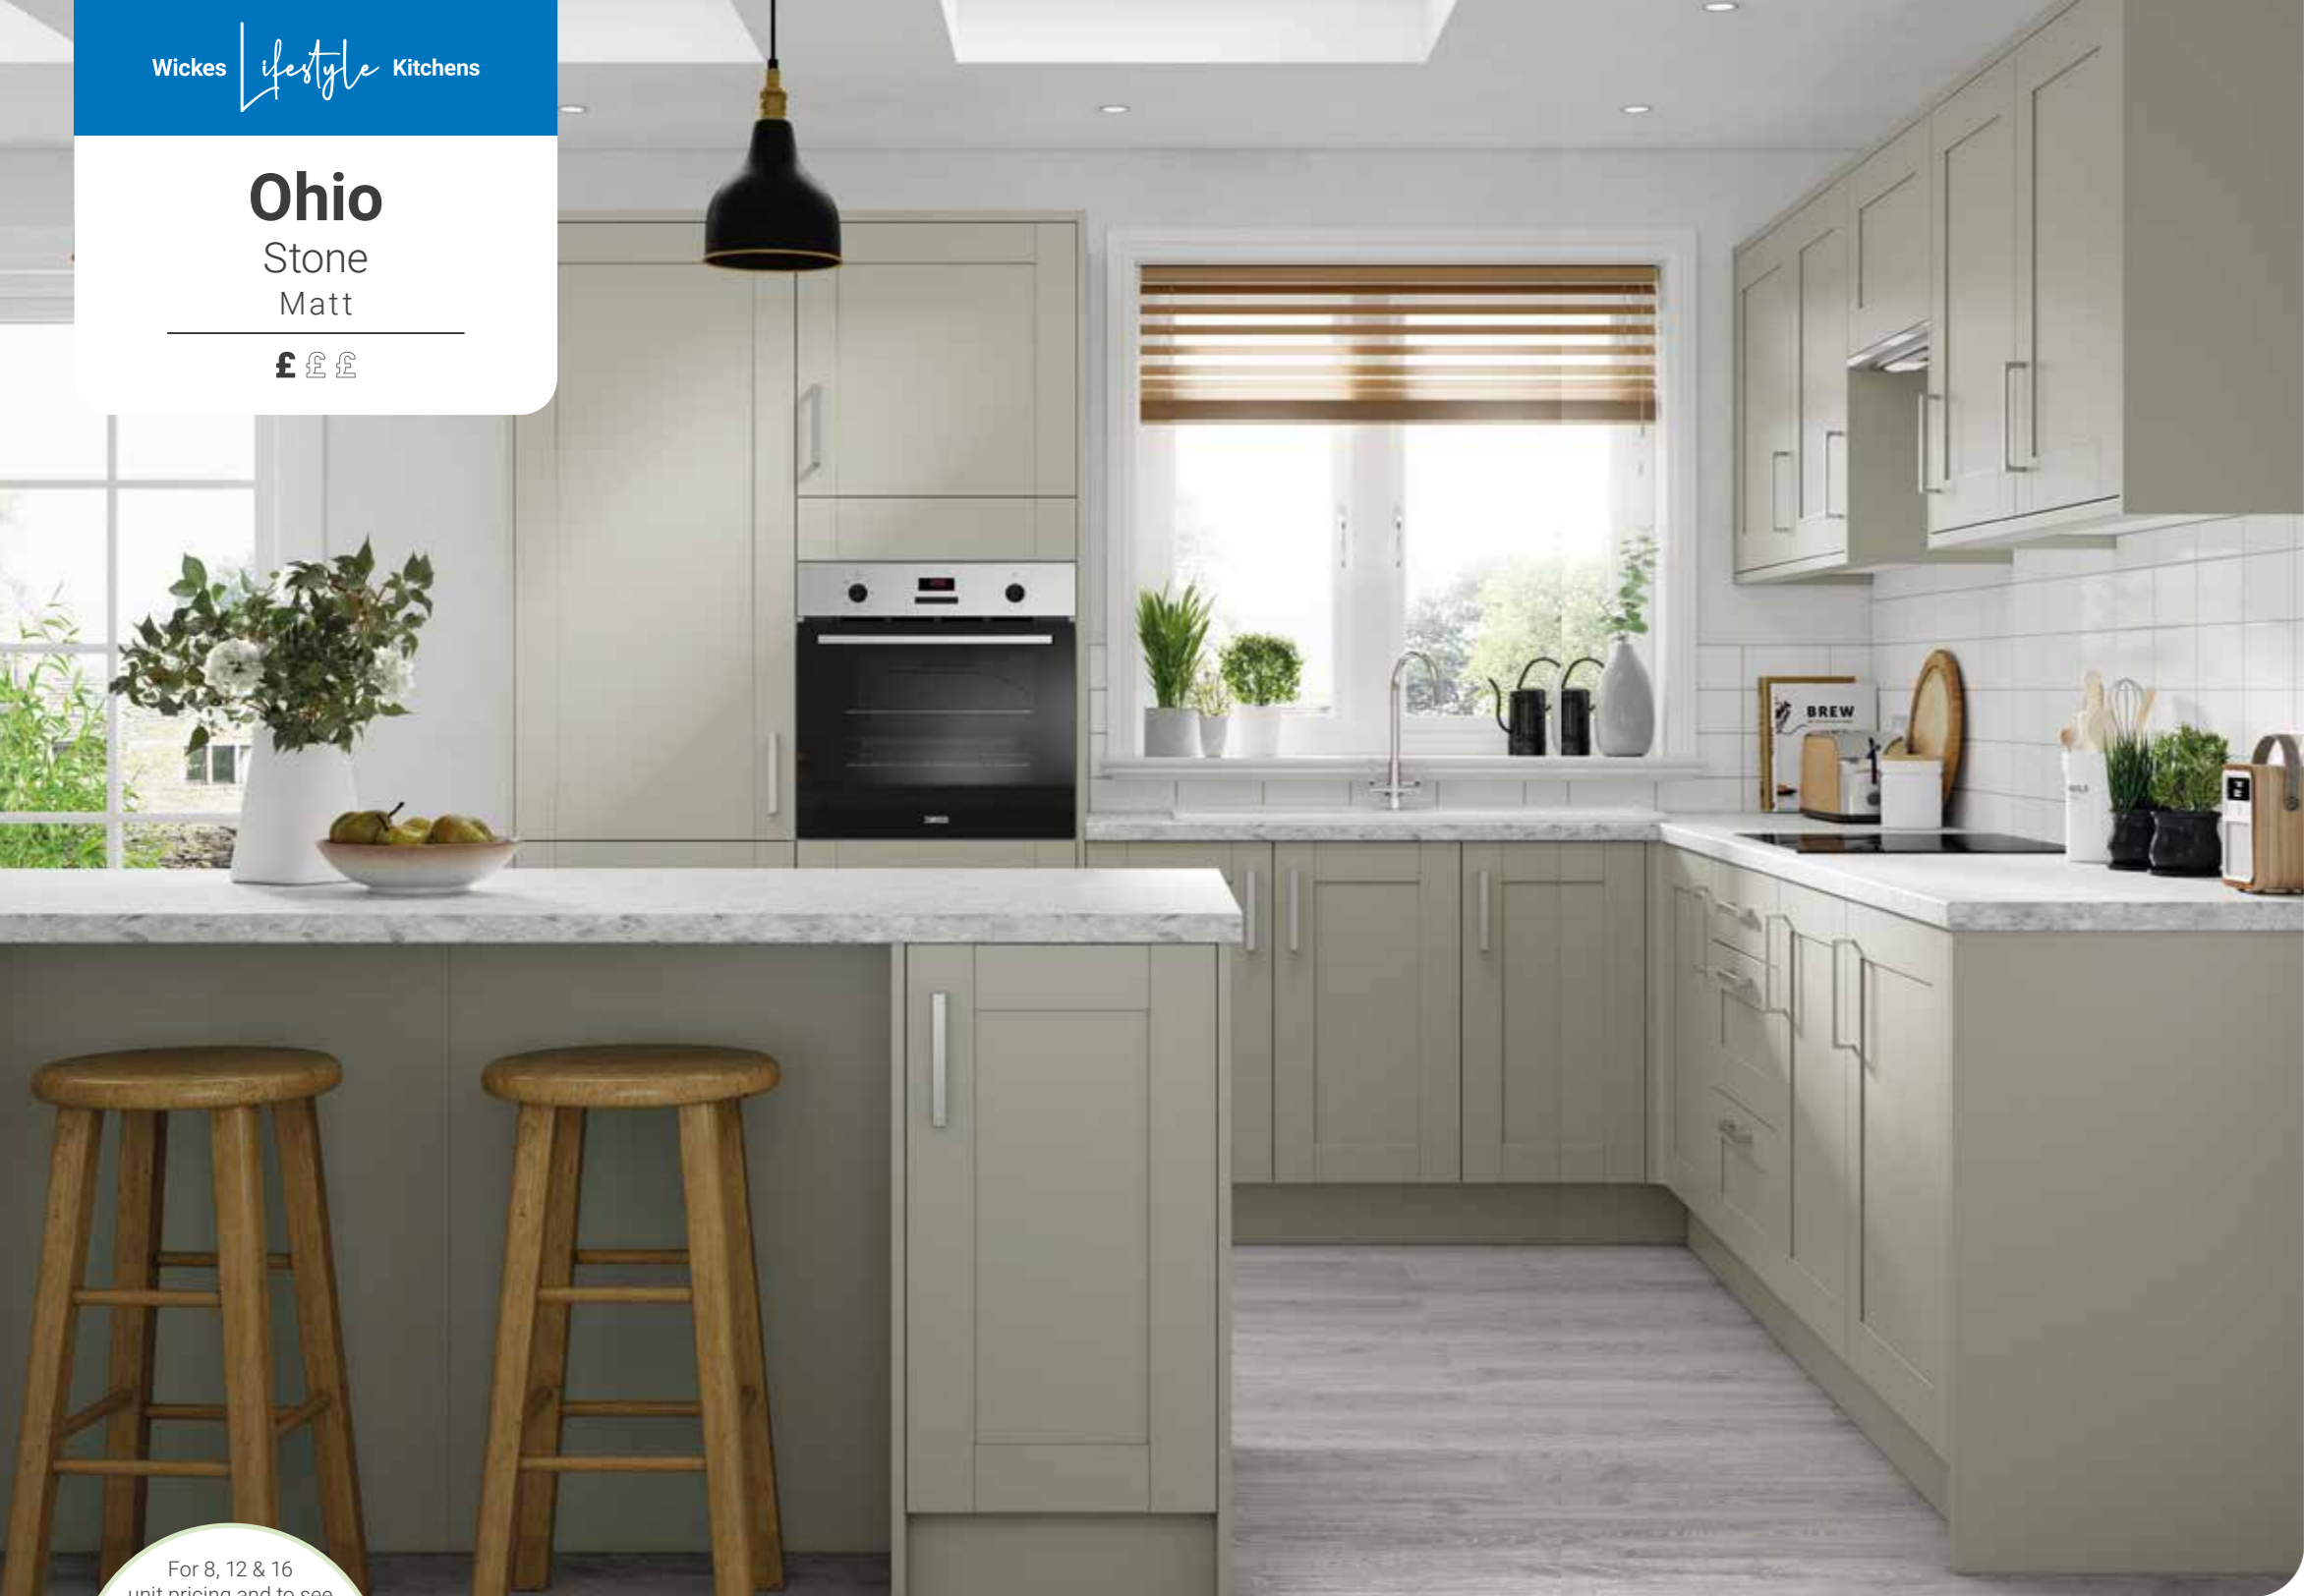

Ohio

Stone
Matt

£ £ £

Shaker

For 8, 12 & 16 unit pricing and to see our kitchens in customers' homes, scan here.

Our Design Consultant was really helpful when we had questions with the Lifestyle Kitchens. She helped us work out what was needed and we are really happy with the finished project. Would highly recommend.

Frenko

Rated 'Great' on ★★★★★

Above: Laminate worktop - Nuvolento
Top right: Bristan Pistachio tap - Chrome
Bottom right: Alusplash splashback - White Marble

Reasons to buy

On units, hinges and drawer runners

On doors and drawer fronts

Order online