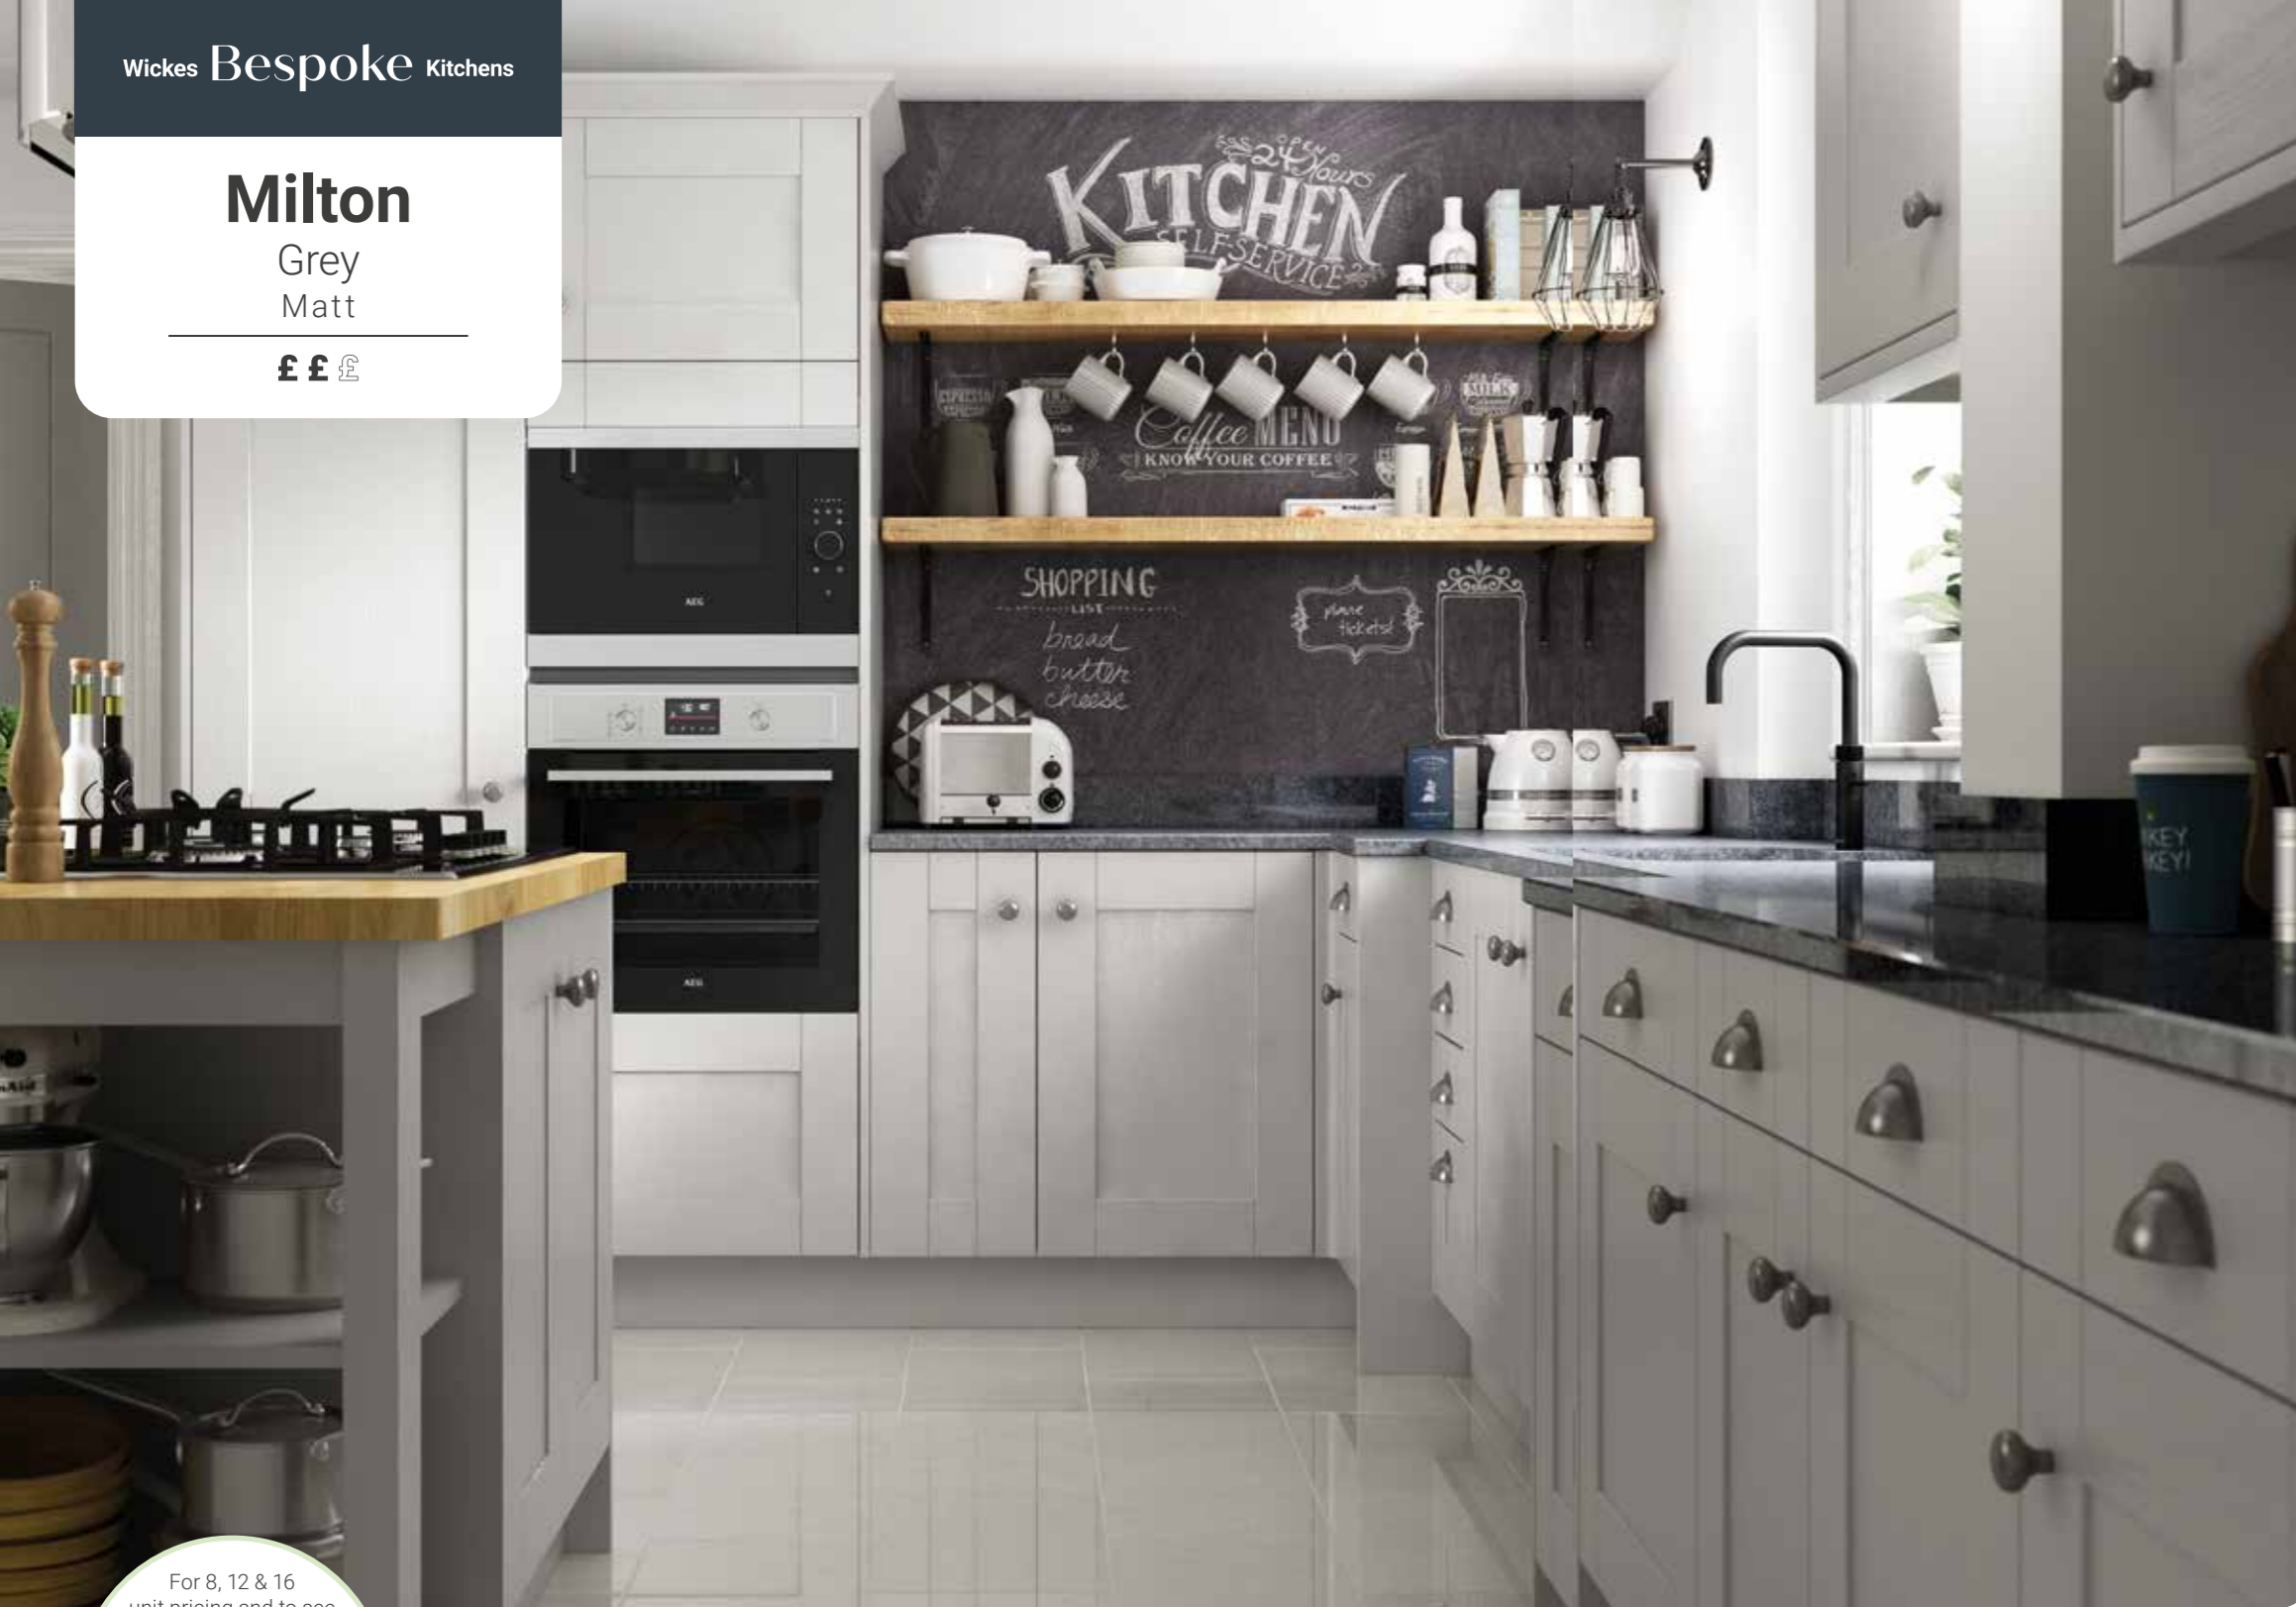

Milton

Grey
Matt

£ £ £