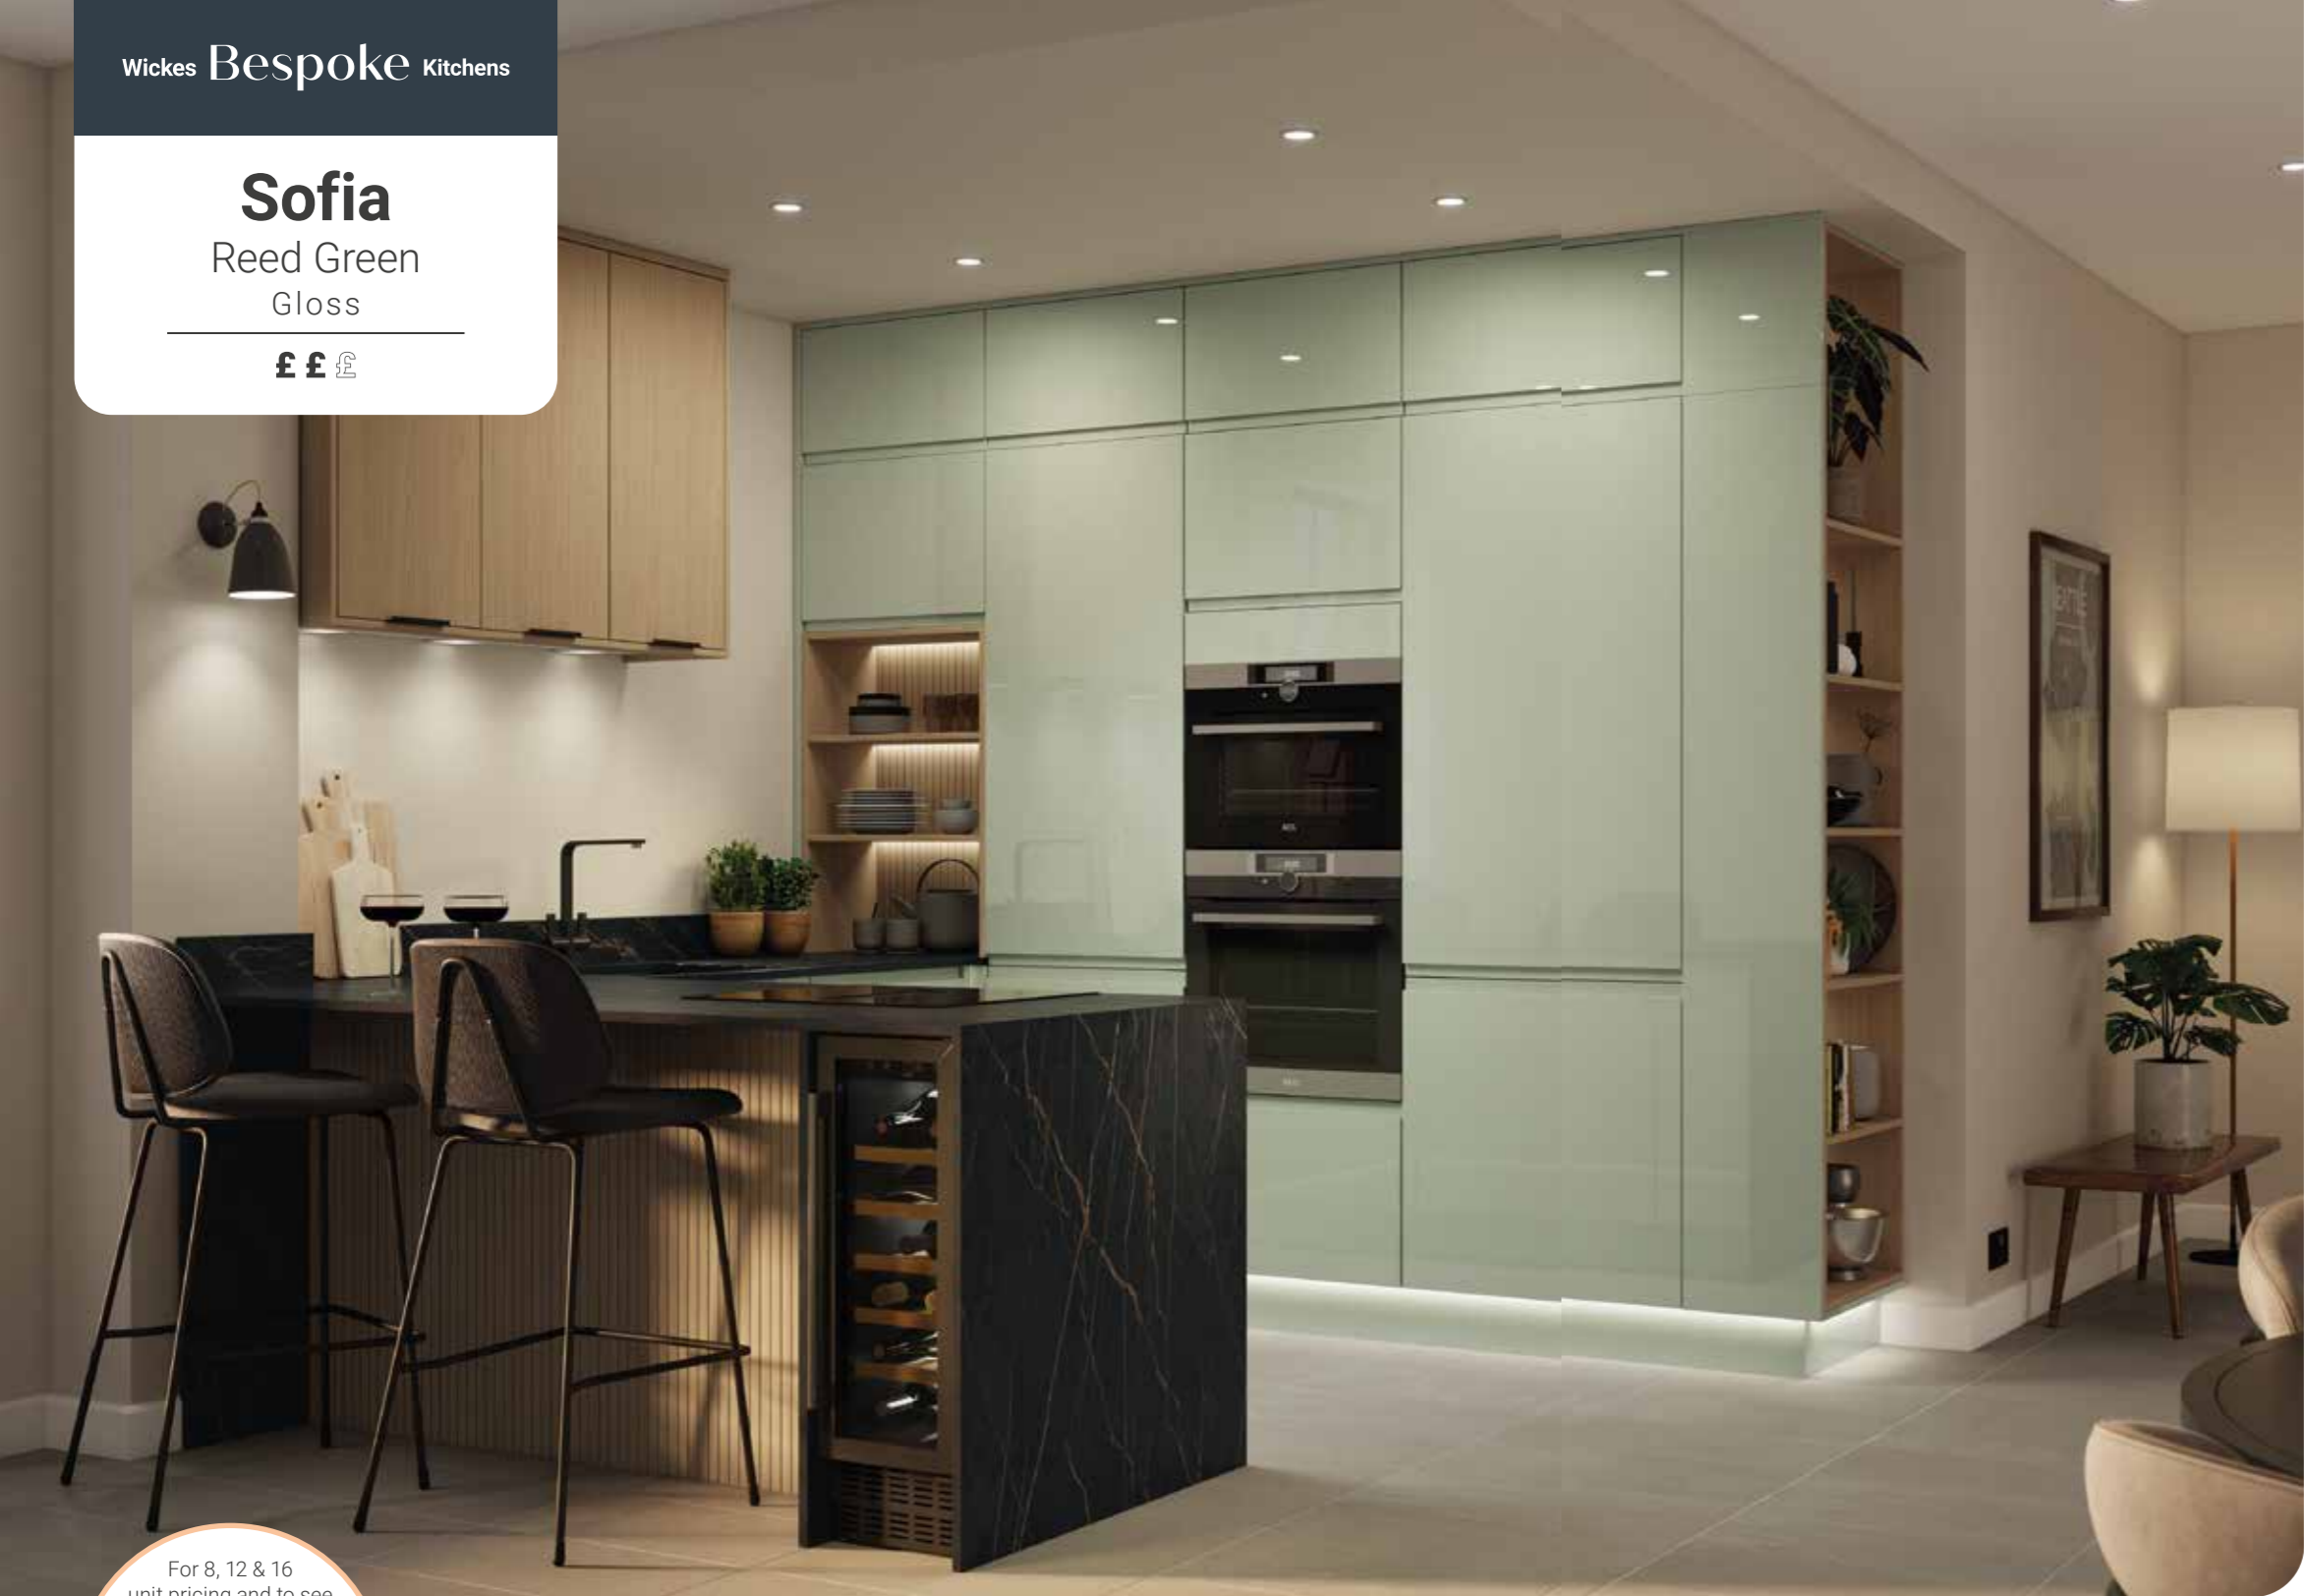

# Sofia

Reed Green  
Gloss

£ £ £

J-Pull

For 8, 12 & 16 unit pricing and to see our kitchens in customers' homes, scan here.

*Mix & match*

Opposites certainly attract in this kitchen design—mix light with dark, matte with gloss, or wood with marble for a stunning final finish.