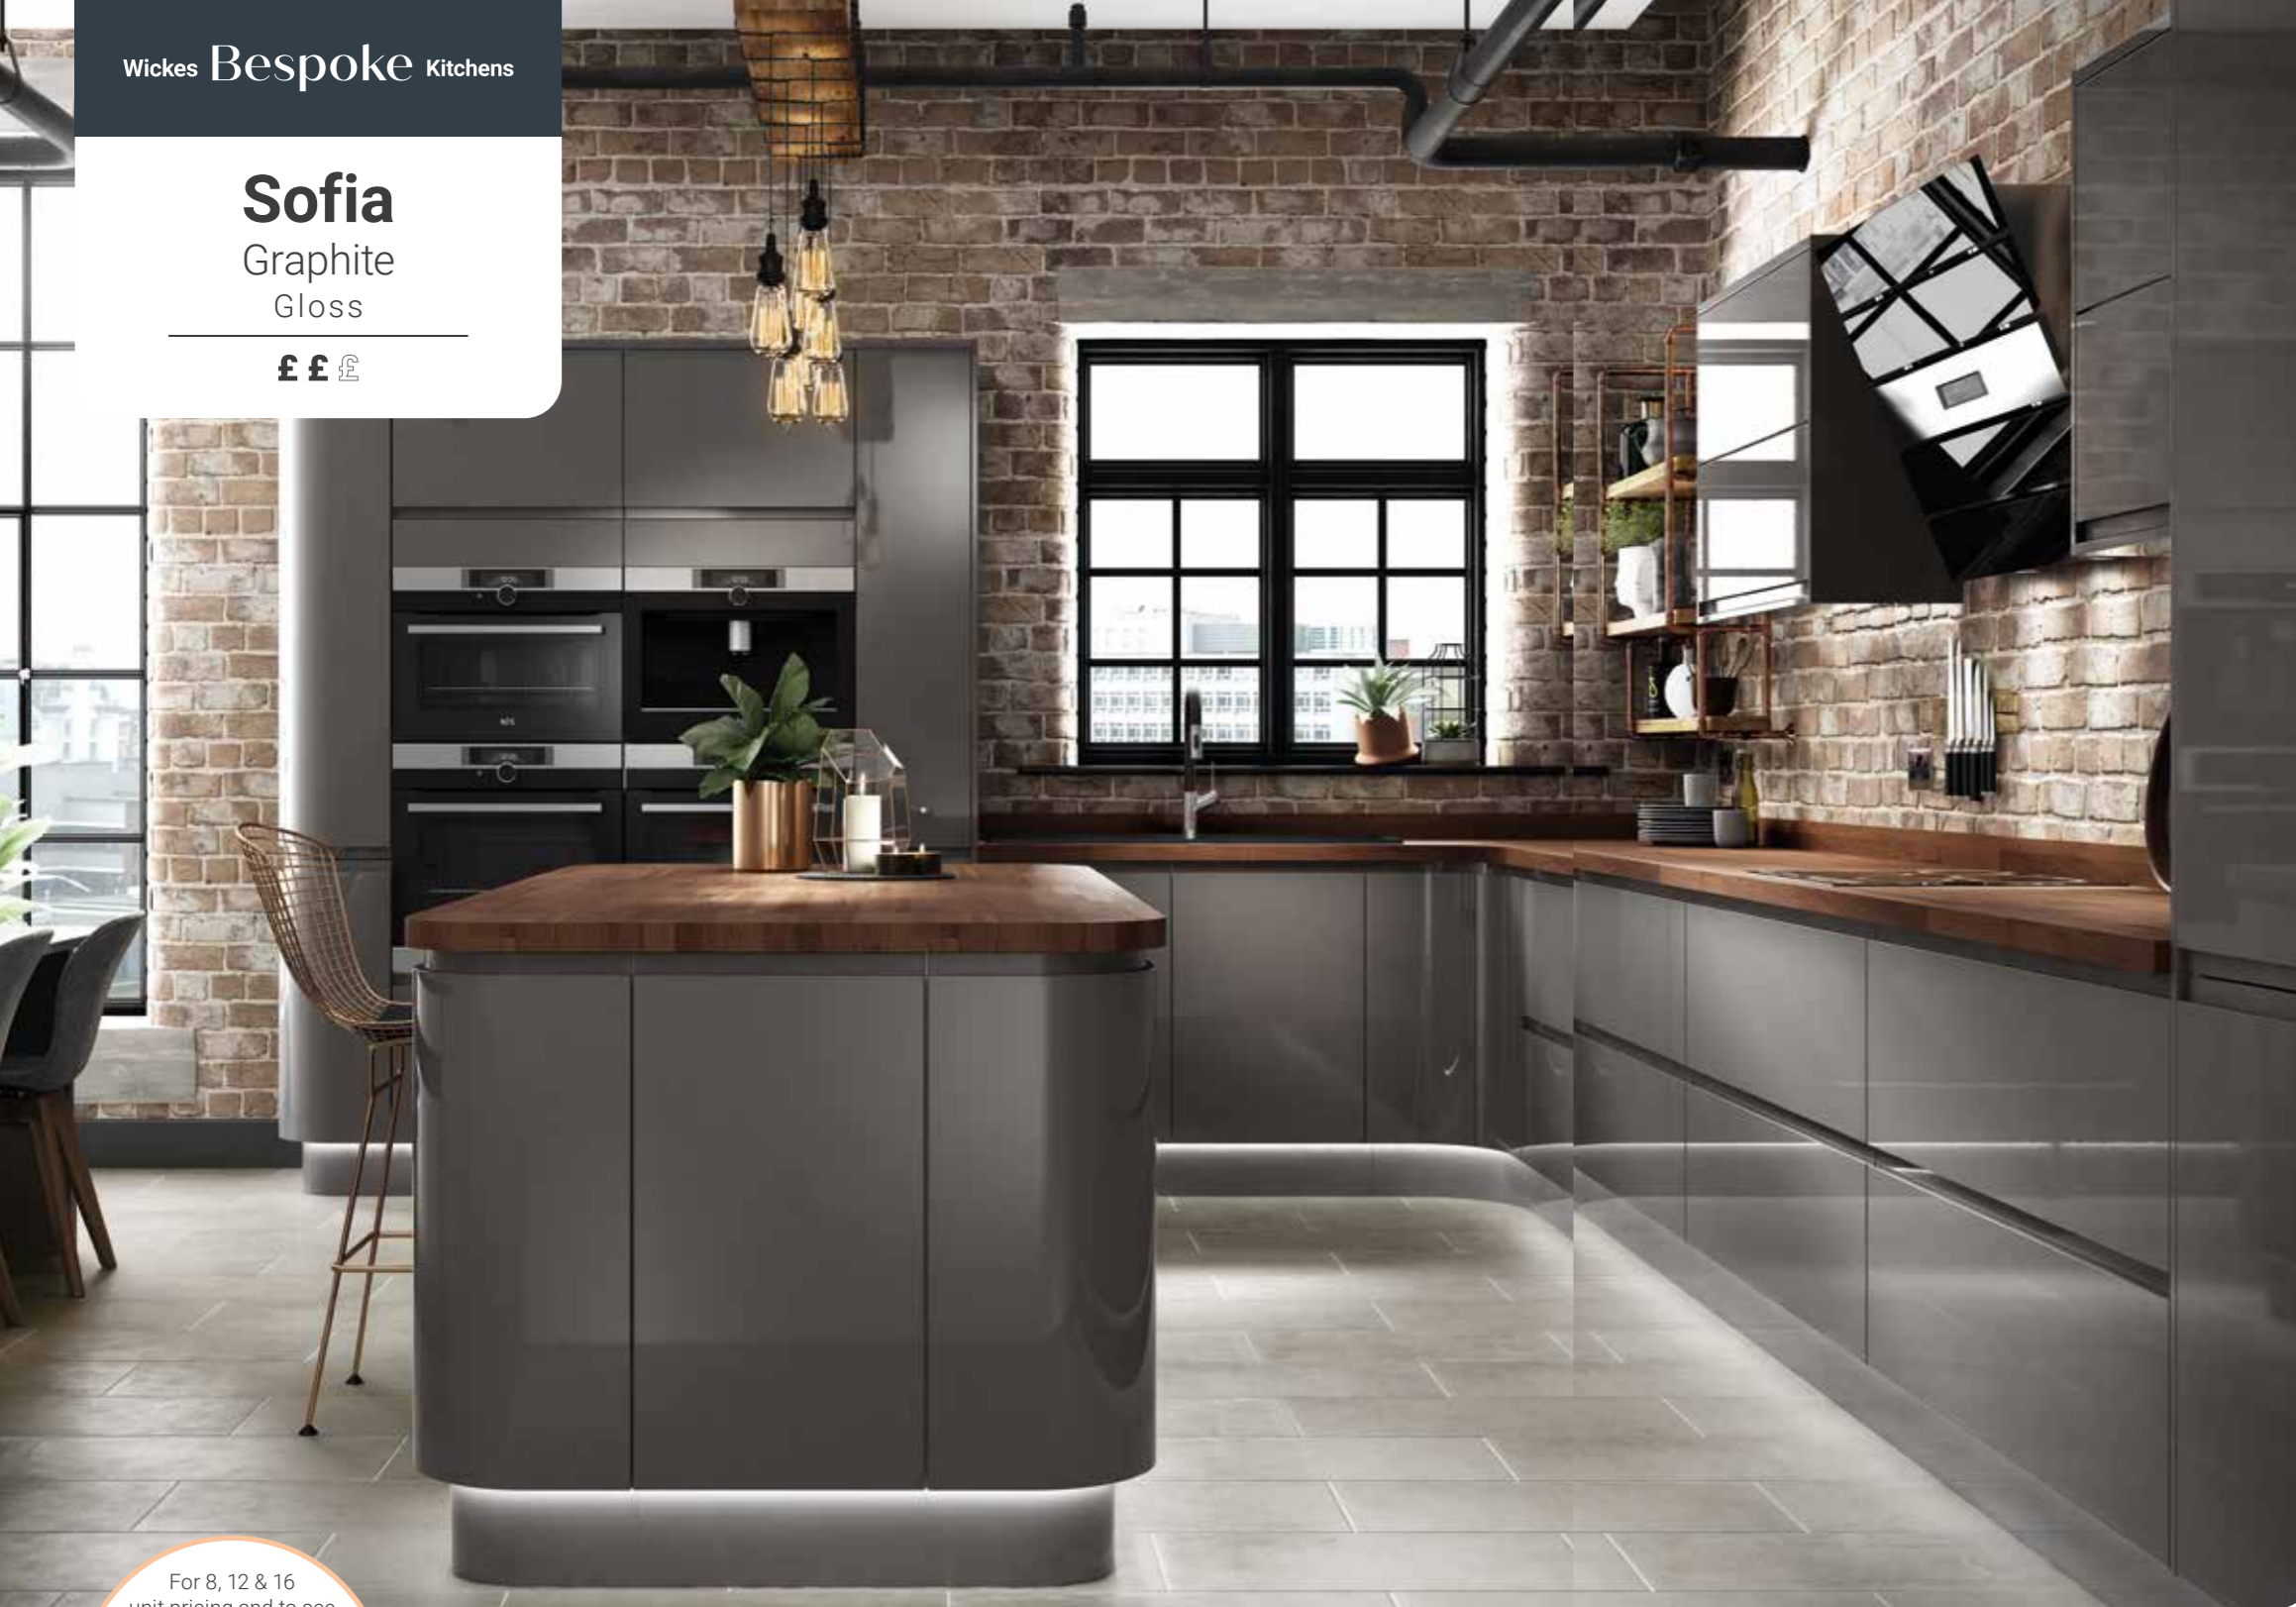

Above: Solid Timber worktop - Thermo Beech
Top right: AEG 14cm Warming Drawer
Bottom right: Sofia Graphite and Natura Dusk

Sofia

Graphite
Gloss

£ £ £