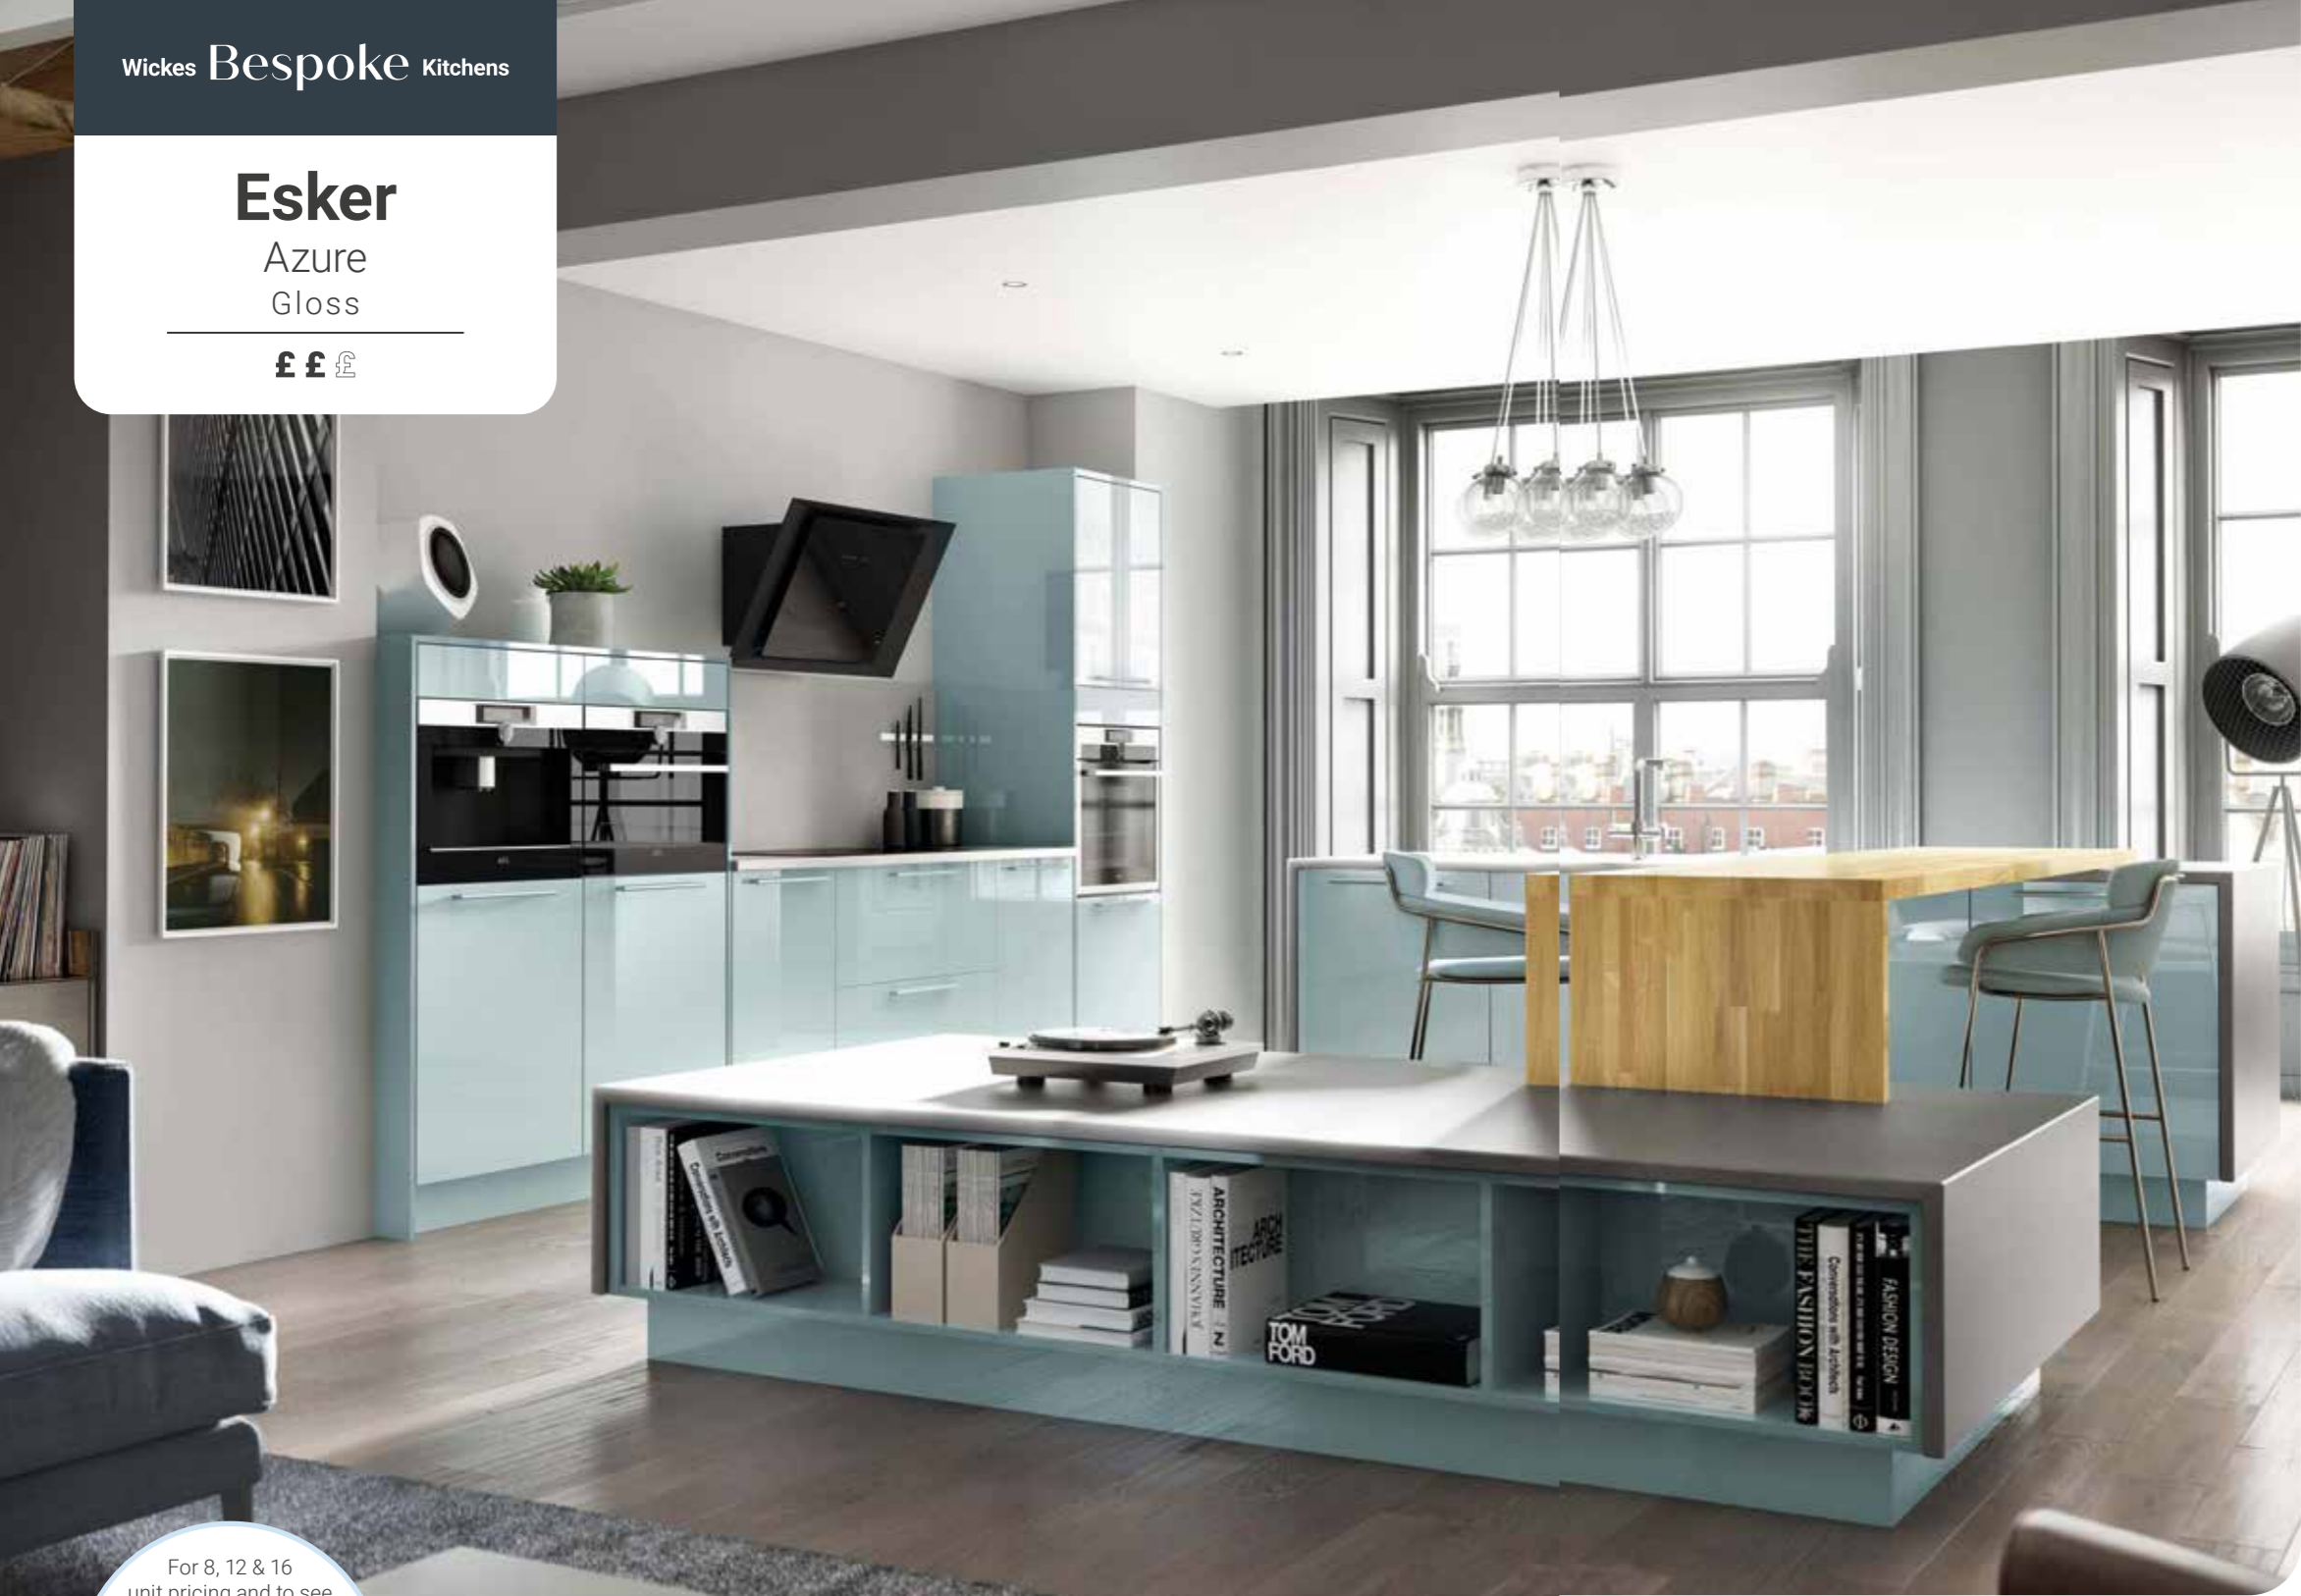

# Esker

Azure  
Gloss

£ £ £

For 8, 12 & 16 unit pricing and to see our kitchens in customers' homes, scan here.

Real life  
*dream*  
kitchen

@theinspirationalhomeuk

**Above:** Corian® worktop - Dove and Solid Timber worktop - Natural Oak with Adeline Keyhole Bar handle  
**Top right:** Compact Laminate worktop - Neptunite and Aluminium Intelliga rail with Natura Dawn feature island  
**Bottom right:** CDA 600mm black glass Wine Cooler