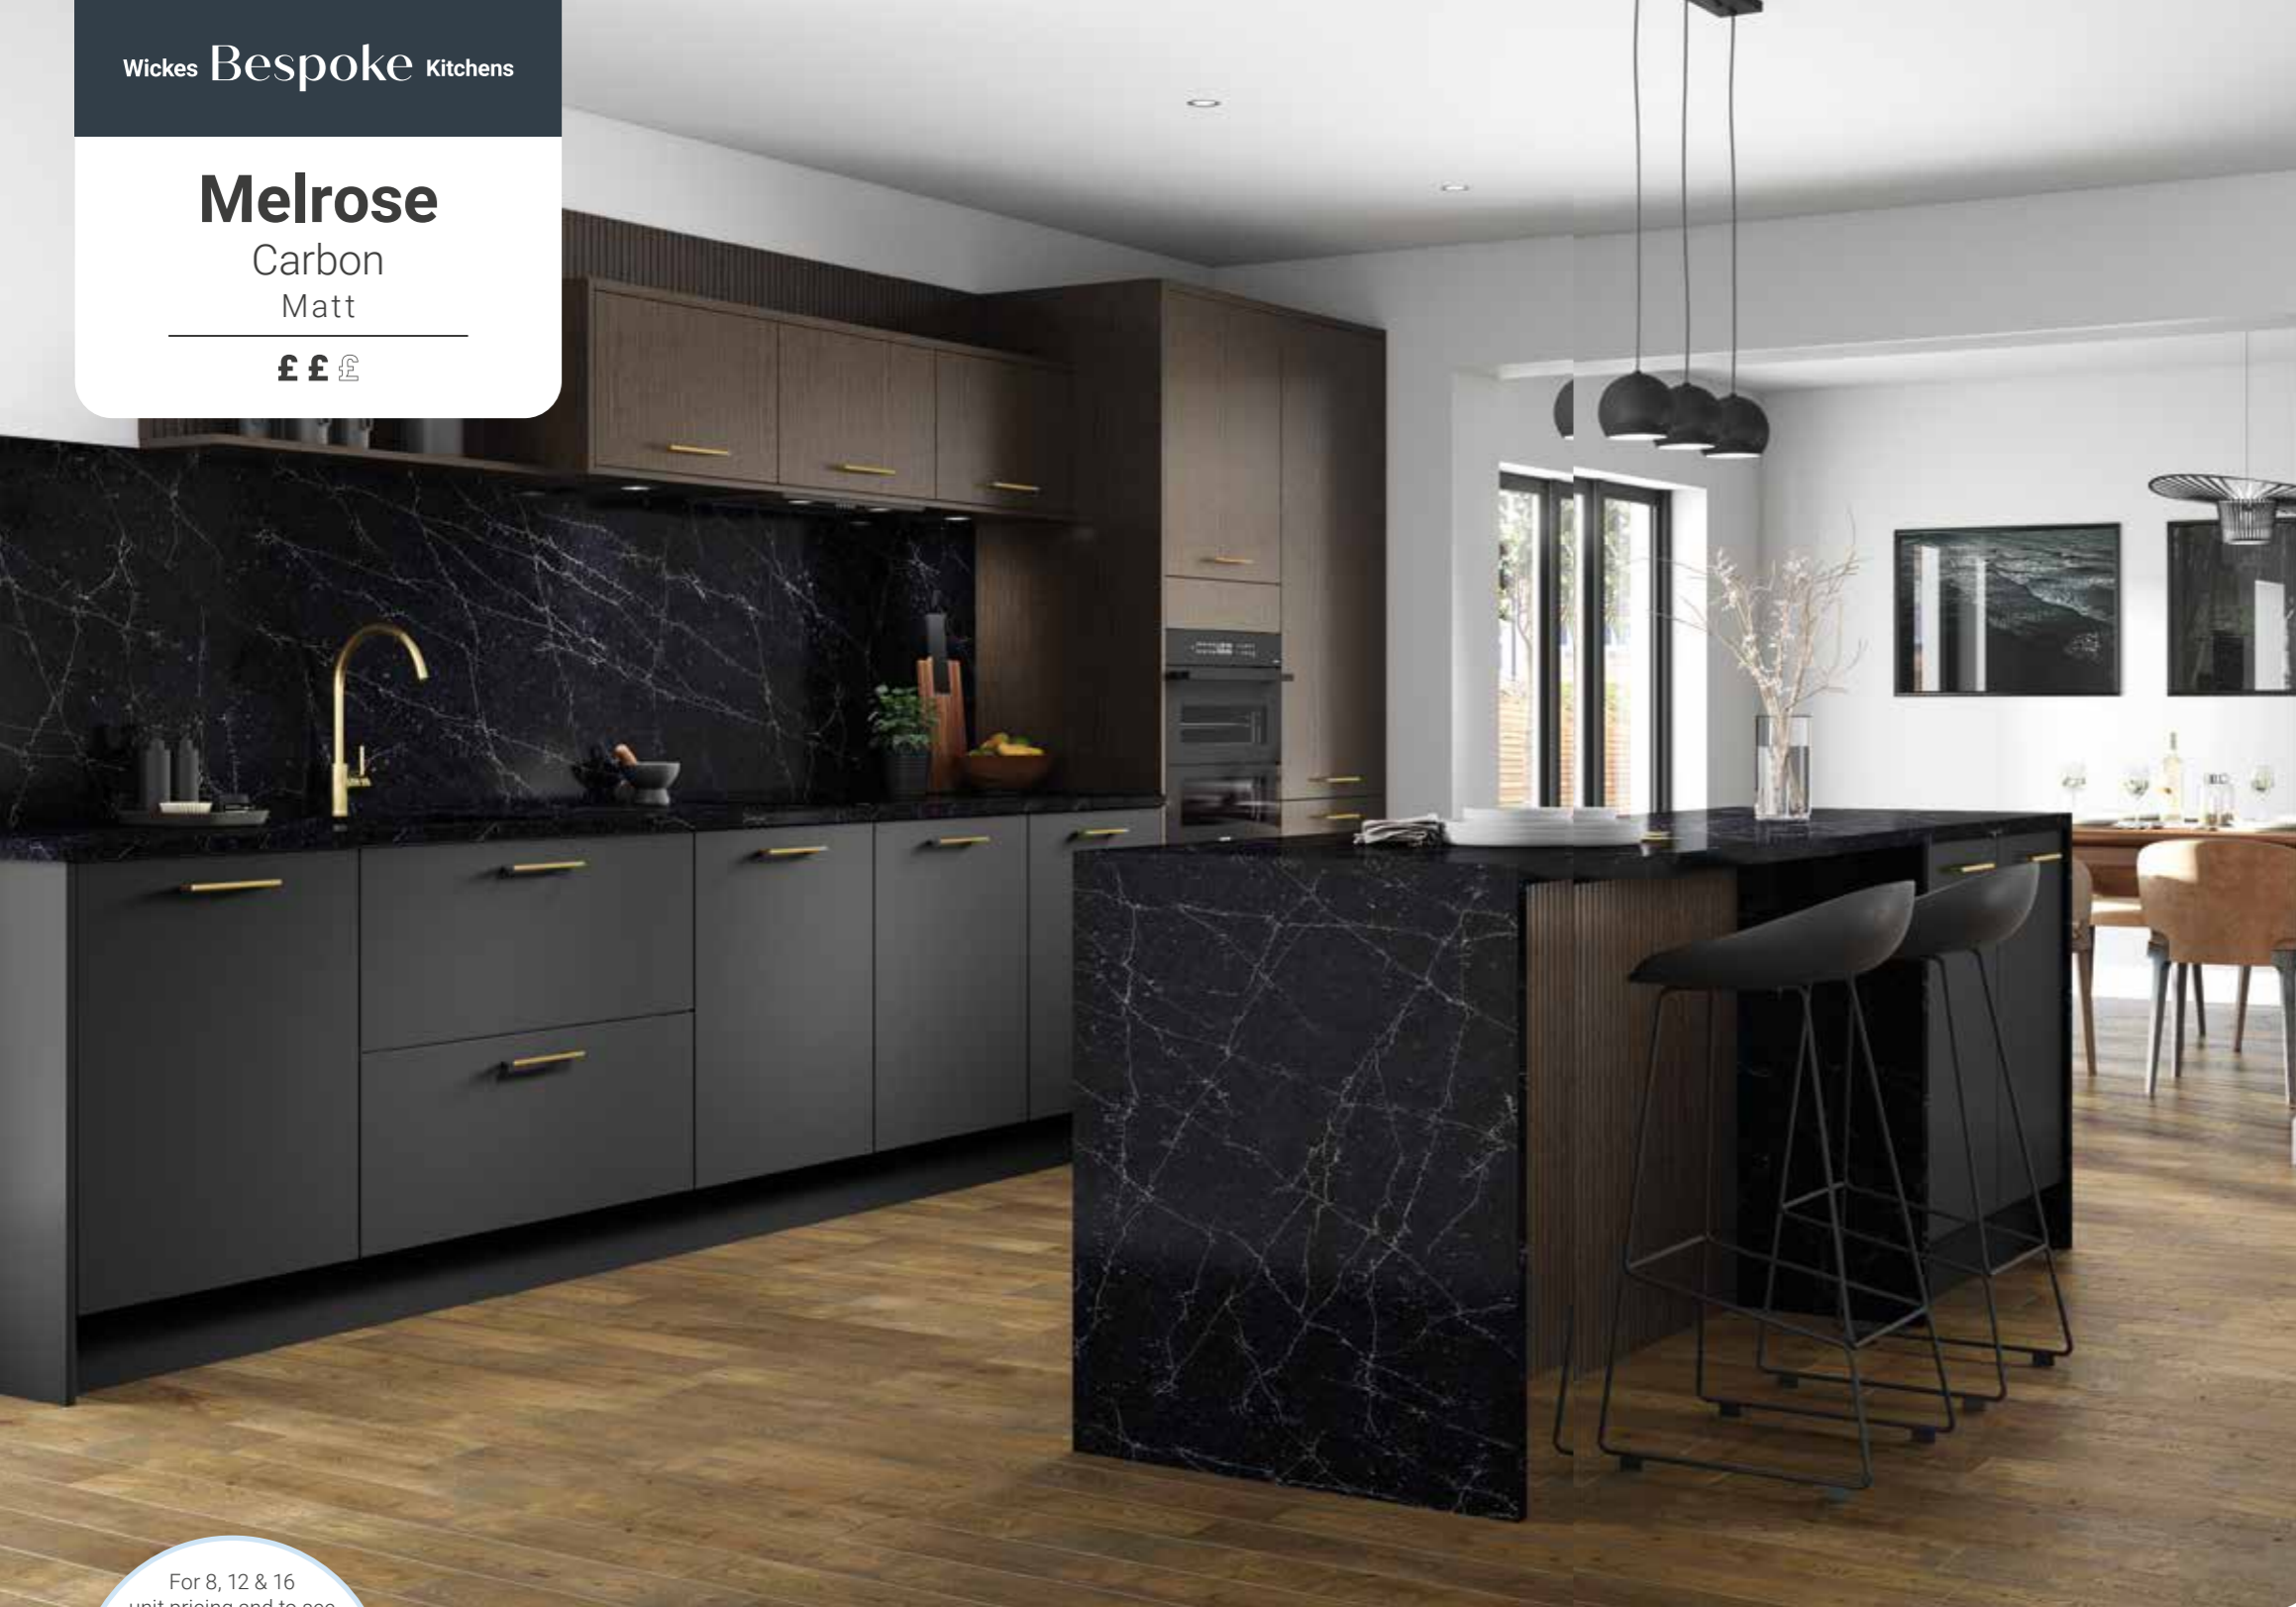

# Melrose

Carbon  
Matt

£ £ £

For 8, 12 & 16 unit pricing and to see our kitchens in customers' homes, scan here.

Real life  
*dream*  
kitchen

@inside\_142

**Above:** Quartz worktop - Pietra Carbon and Dalston Textured Bar handle - Brass with Natura Dusk accents