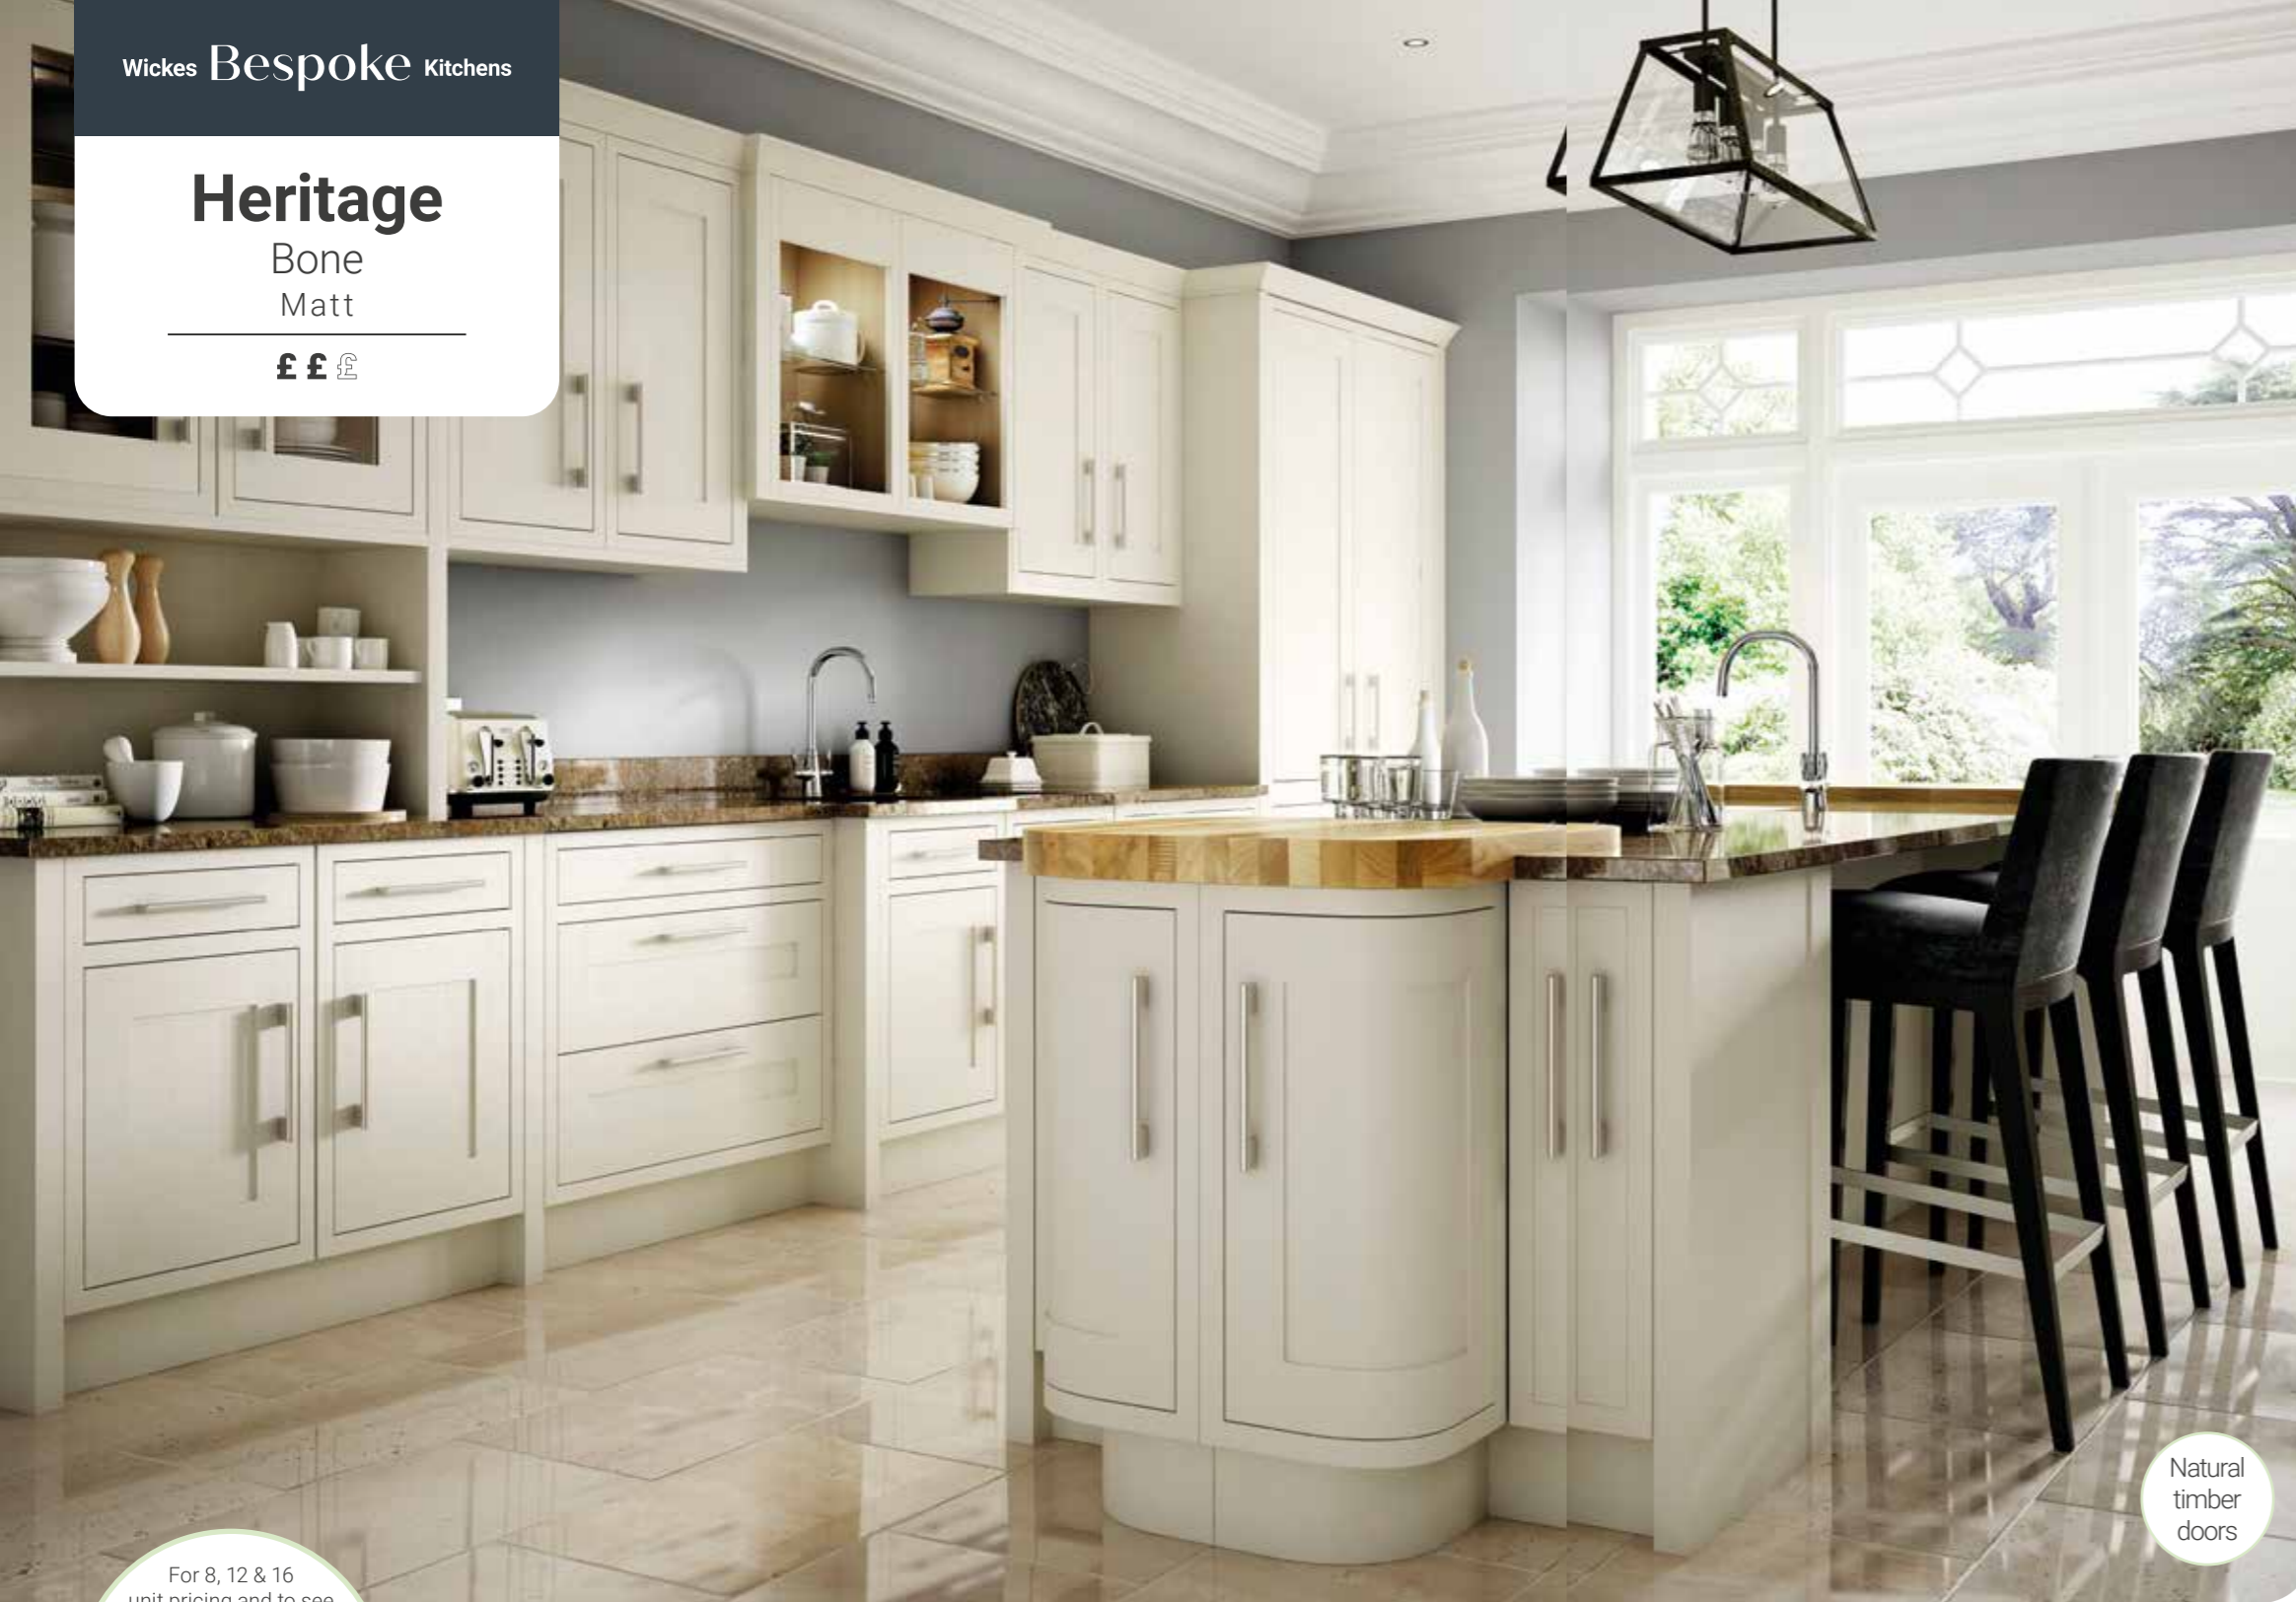

# Heritage

Bone  
Matt

£ £ £

Natural timber doors

For 8, 12 & 16 unit pricing and to see our kitchens in customers' homes, scan here.

Real life *dream* kitchen  
@ohhoneywherehome

**Above:** Quartz worktop - Arctic Storm and Solid Timber worktop - Natural Oak with Adeline Keyhole Bar handle  
**Top right:** Internal drawer solutions  
**Bottom Right:** Boot room