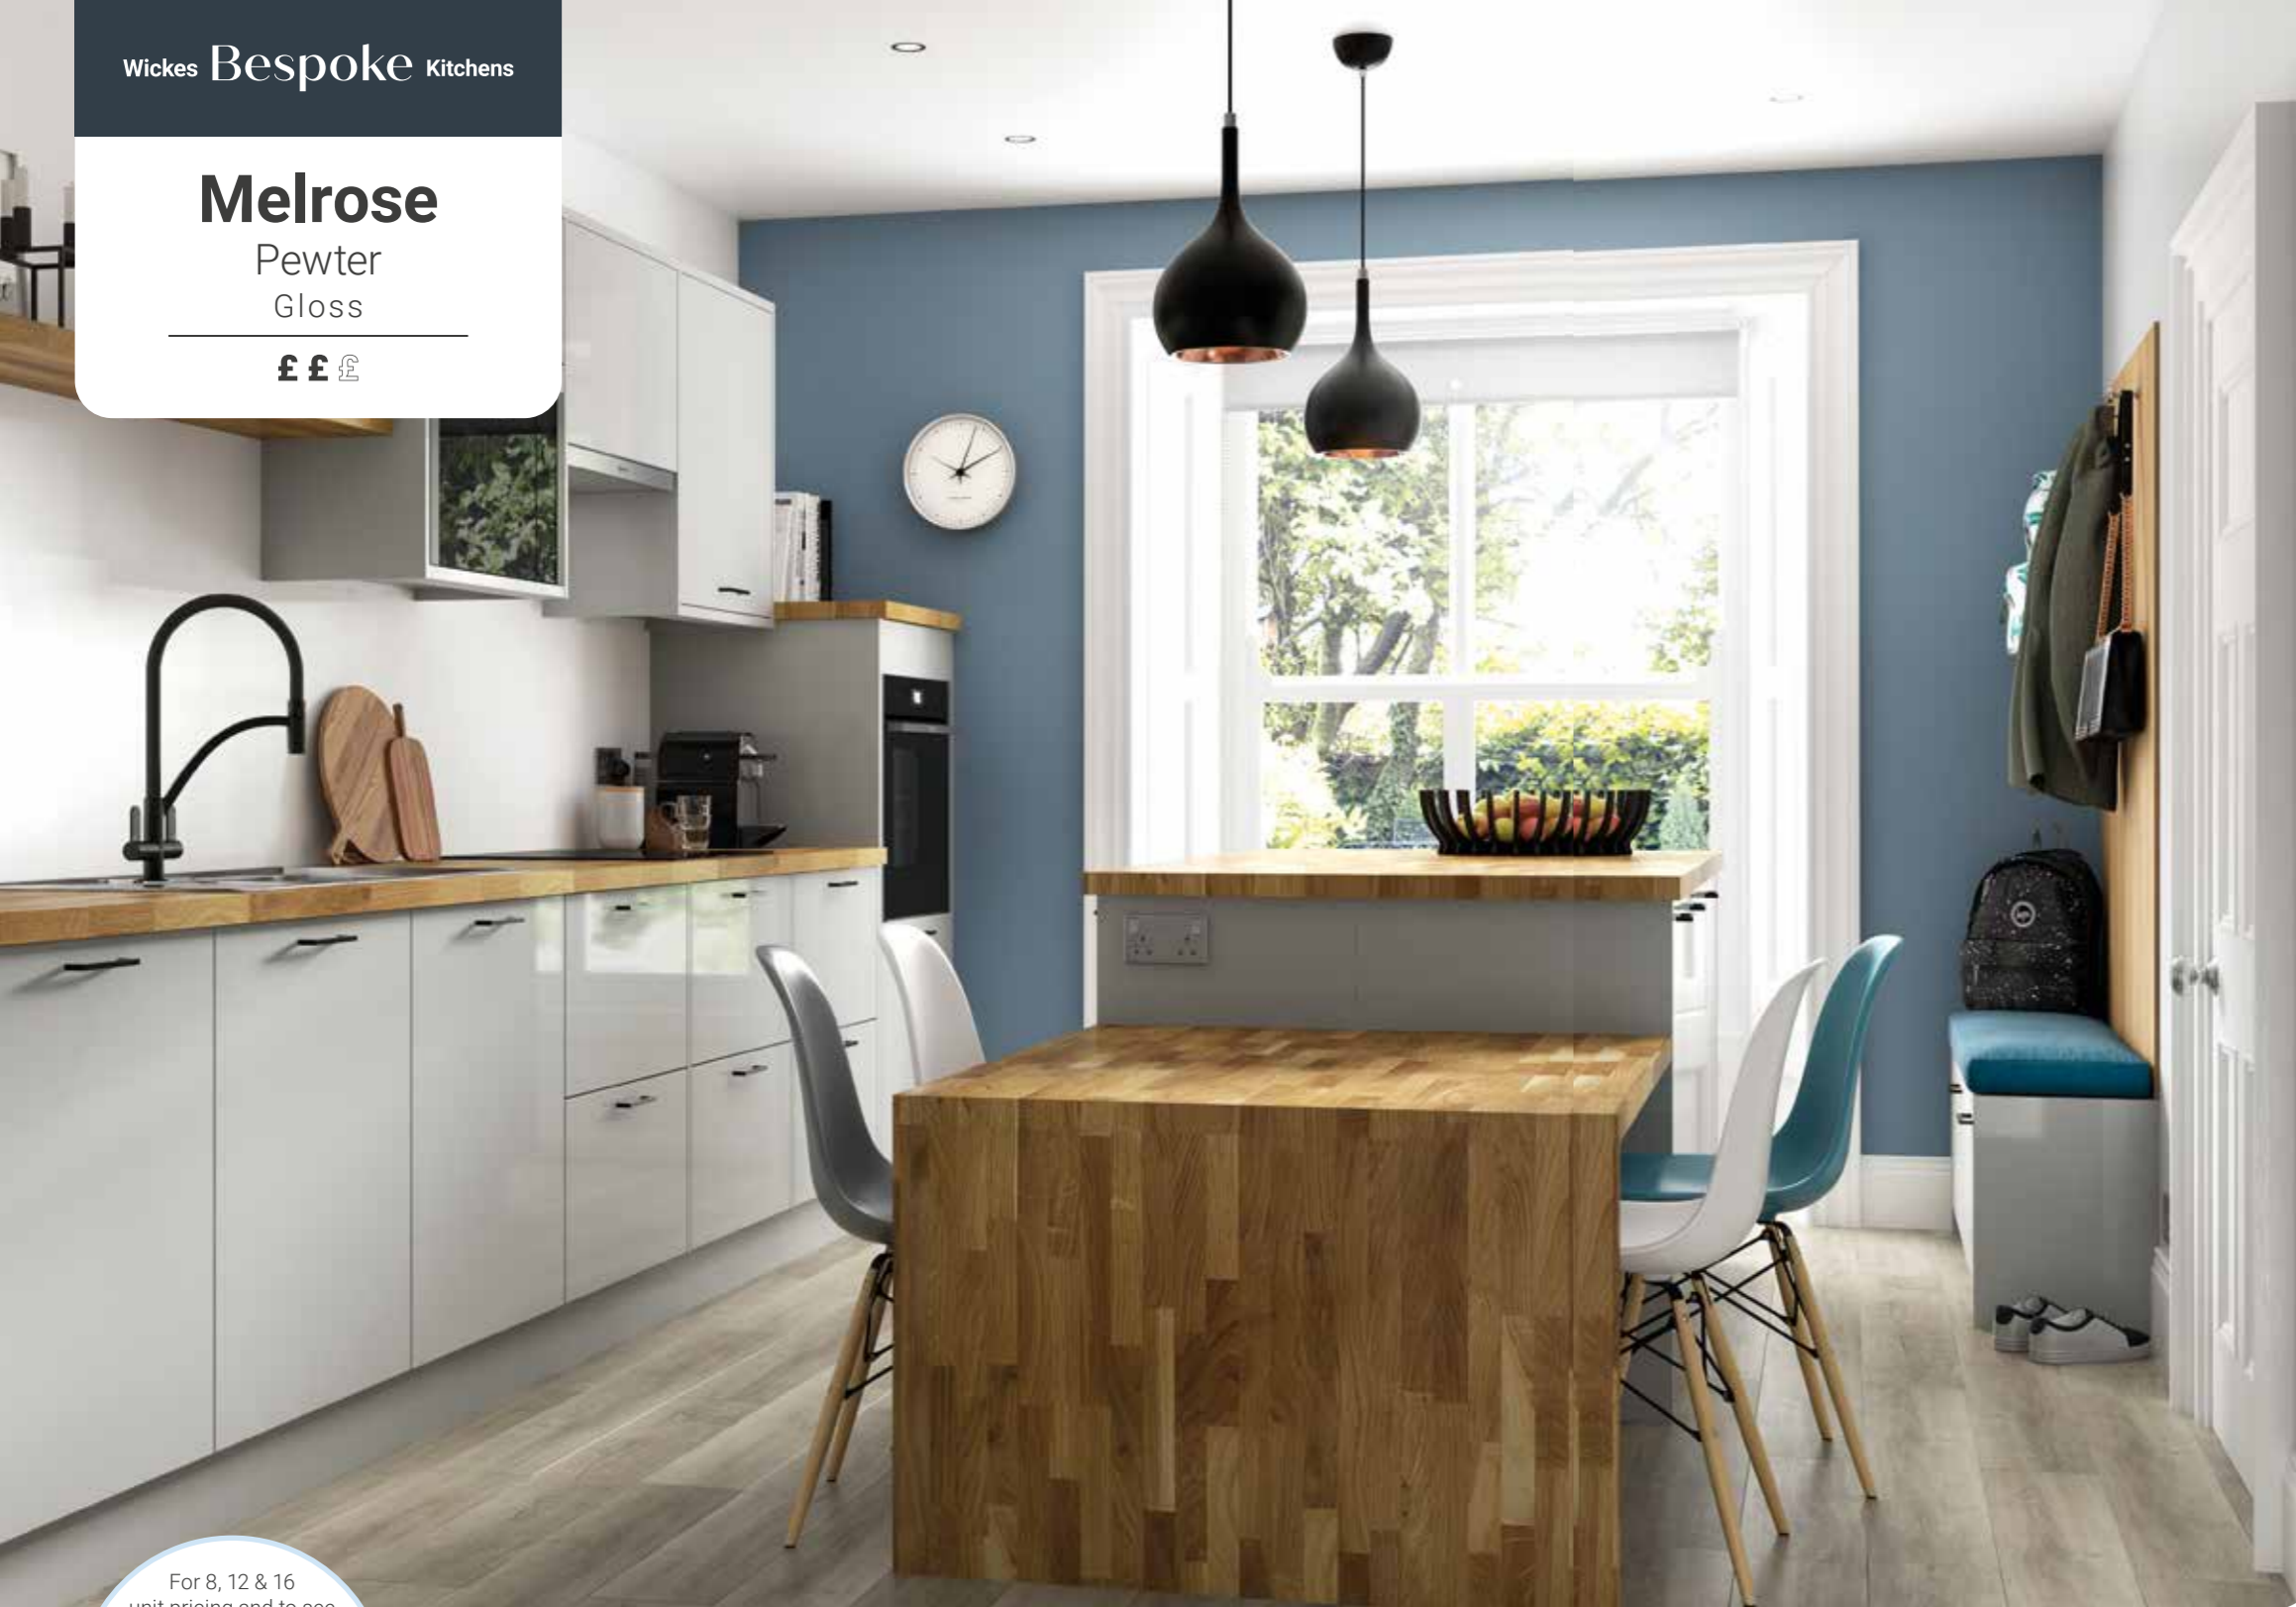

# Melrose

Pewter  
Gloss

£ £ £

For 8, 12 & 16 unit pricing and to see our kitchens in customers' homes, scan here.

Our Design Consultant has done a fantastic job with our kitchen design and he came up with some really good ideas of things that we hadn't thought about or even thought was possible. Now that our kitchen has been fully installed, we are living the dream that they created for us! Thank you & keep up the good work of making more dreams come true for others!