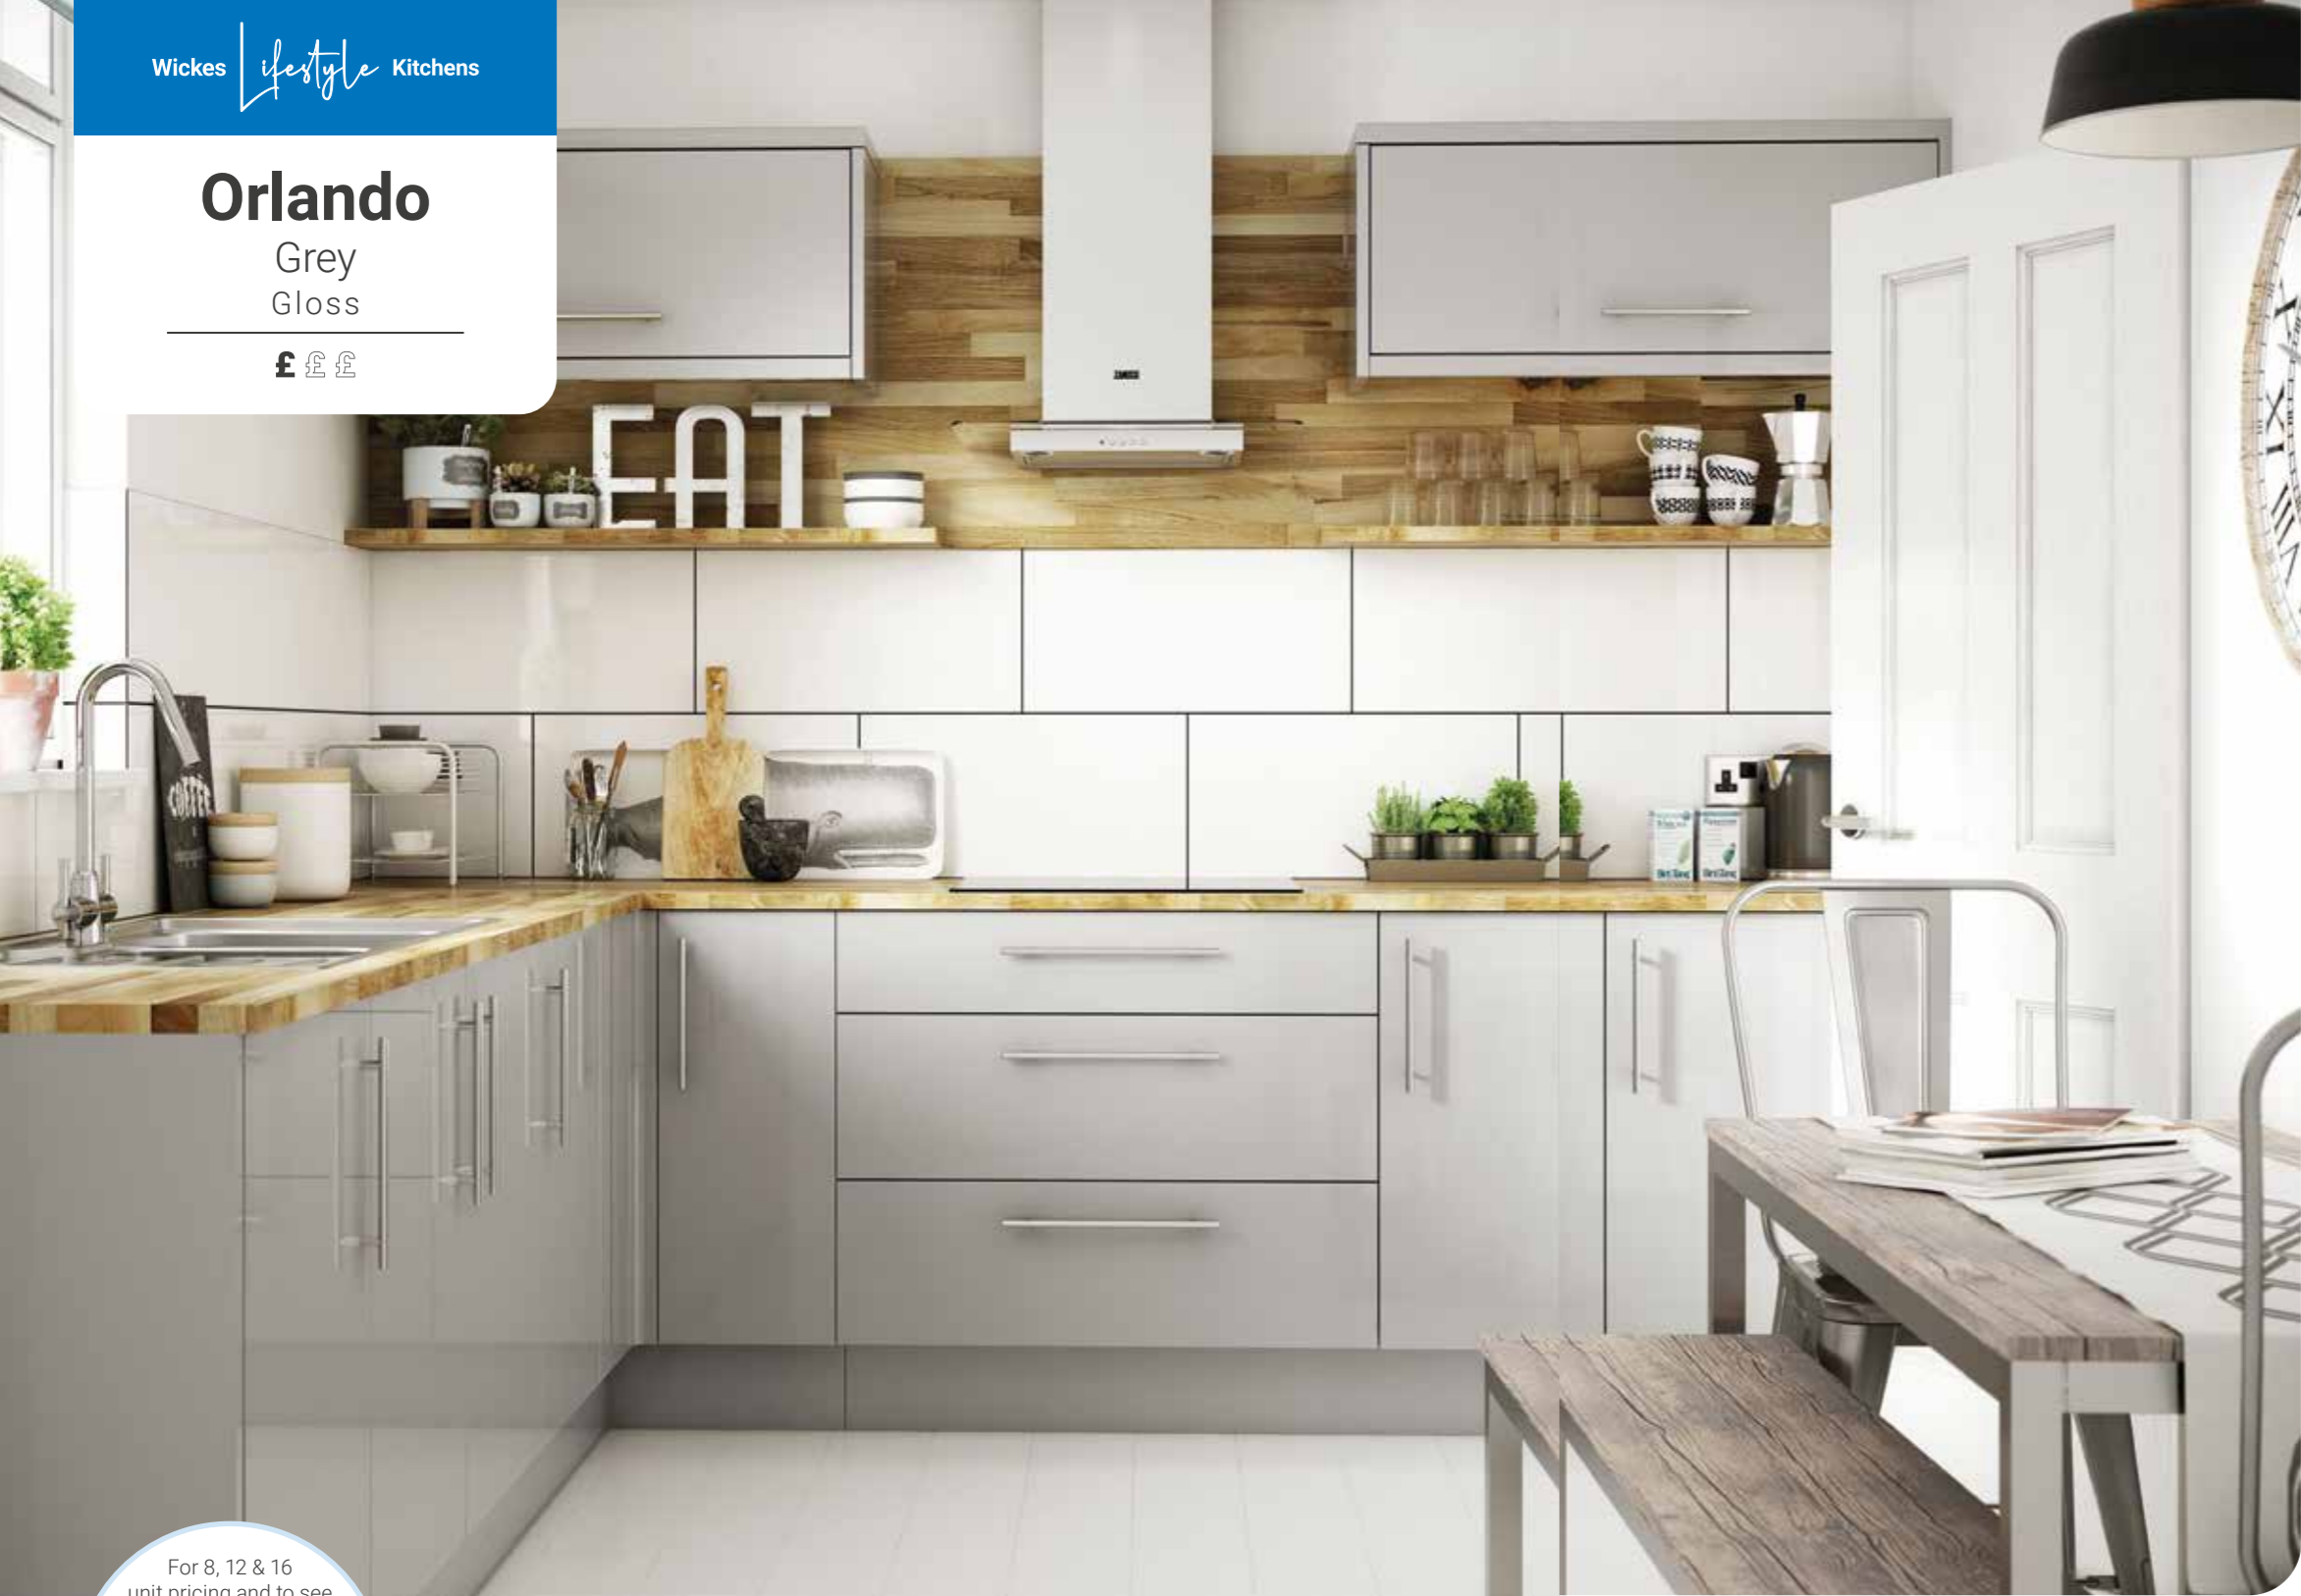

Orlando

Grey
Gloss

£ £ £

For 8, 12 & 16 unit pricing and to see our kitchens in customers' homes, scan here.

My Design Consultant was very knowledgeable and friendly, I felt reassured and at ease during our consultation. I did not feel rushed or pressured to make a decision and she was able to provide me with options and guidance in choosing the right kitchen. Wickes have excellent value for money kitchens to suit all budgets. I would highly recommend a visit to see for yourself.

Nikki D

Rated 'Great' on

Above: Solid Timber worktop - Oak
Top right: Solid Timber worktop - Smoked Rustic Oak
Bottom right: Bristan Cashew tap - Chrome

Reasons to buy

On units, hinges and drawer runners

On doors and drawer fronts

Order online

Pick up in store