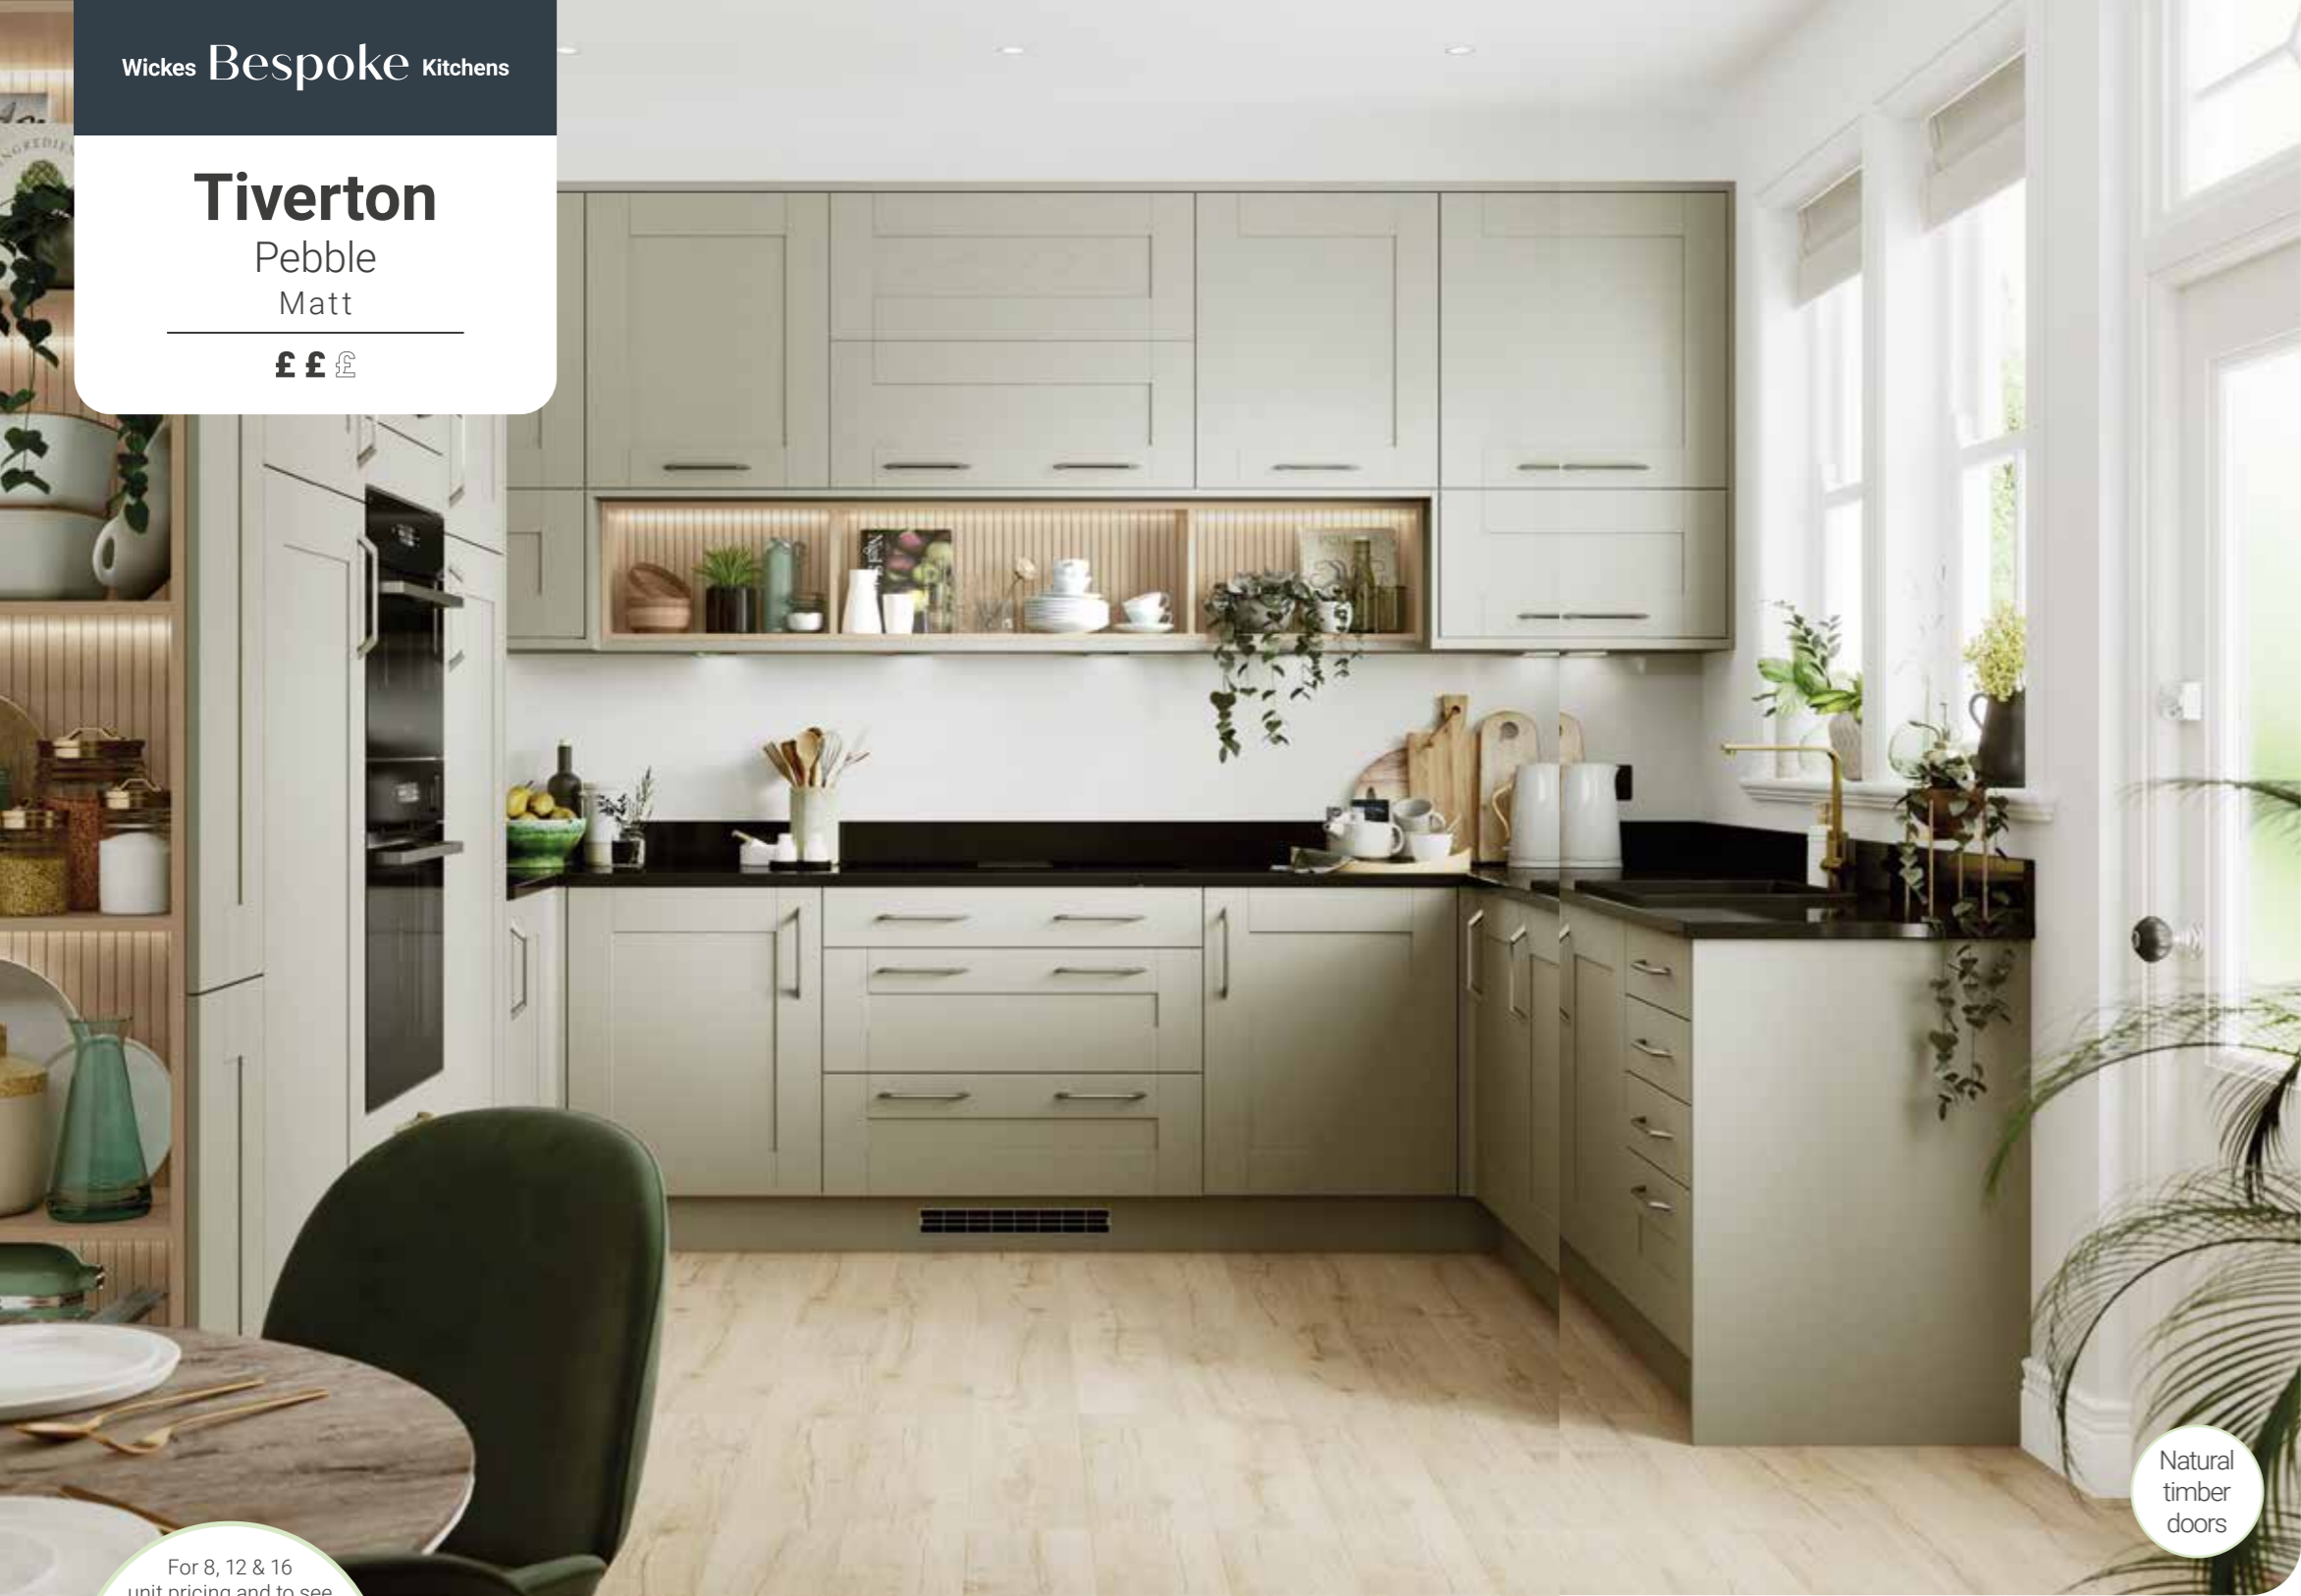

Tiverton

Pebble
Matt

£ £ £

Natural timber doors