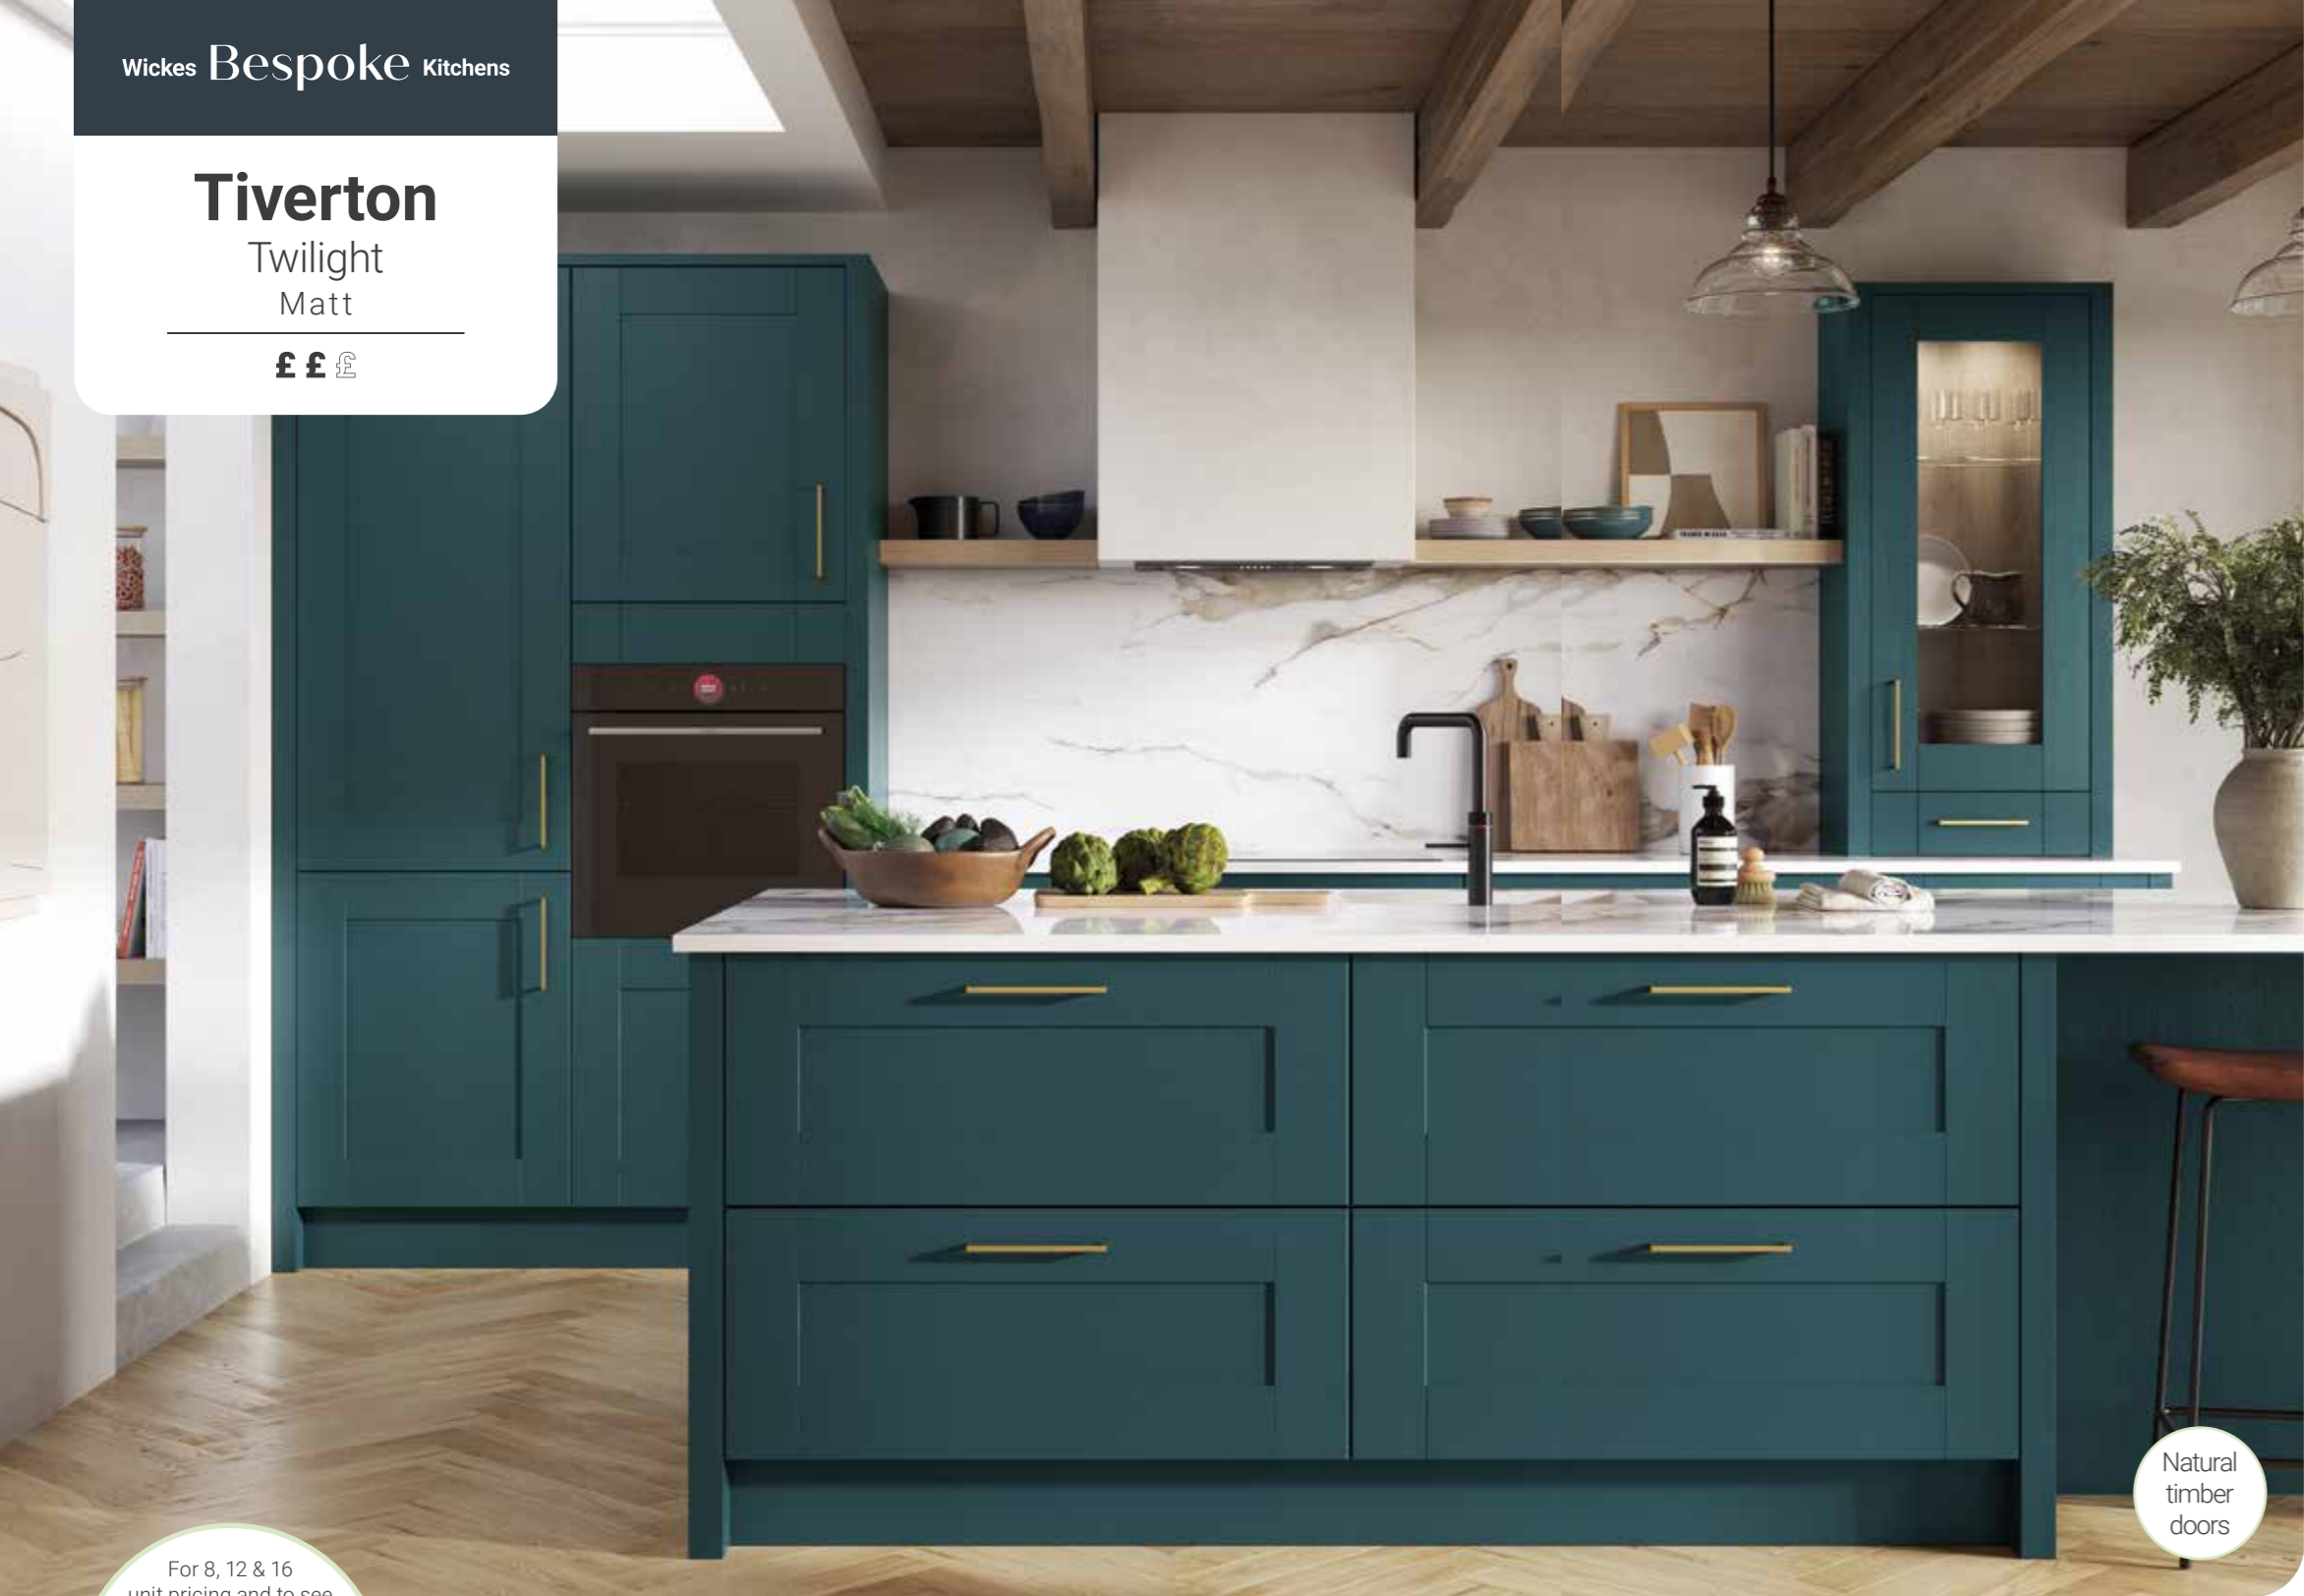

Tiverton

Twilight
Matt

£ £ £

Natural
timber
doors

For 8, 12 & 16
unit pricing and to see
our kitchens in customers'
homes, scan here.

*Mixed
metals*

Our stunning Twilight Blue creates the perfect backdrop for the mixed metals trend, highlighted here with sleek brass handles and a bold black tap.

Above: Ultra HD Quartz worktop - Khamsin and Elgin Square handle - Brushed Brass

Top right: Fluted apron front Belfast sink

Bottom right: Dresser style shelving