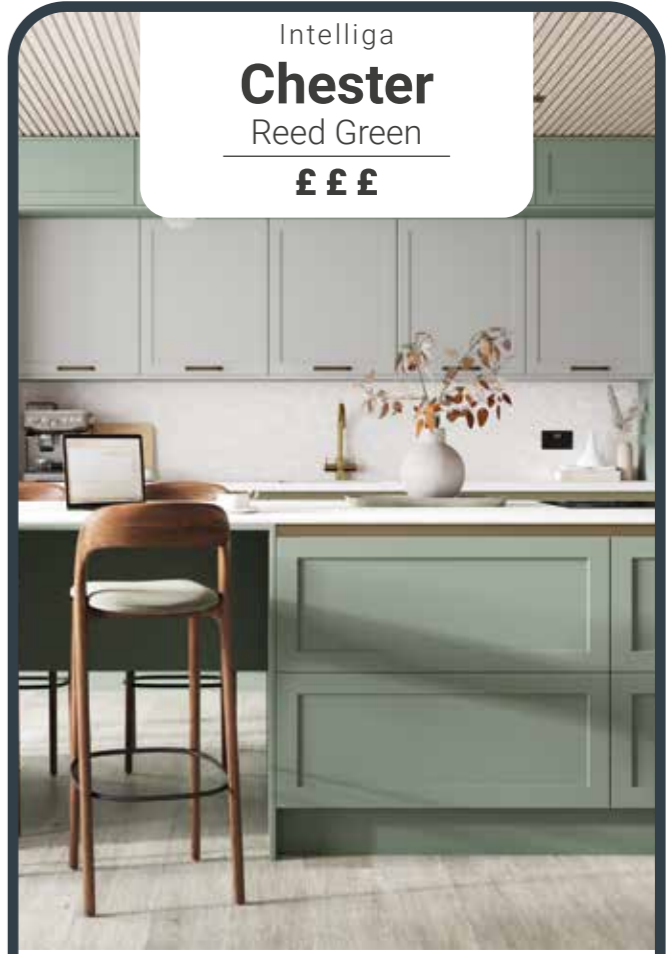

Chester

Reed Green
Matt

£ £ £

Intelliga
Chester
Reed Green
£ £ £