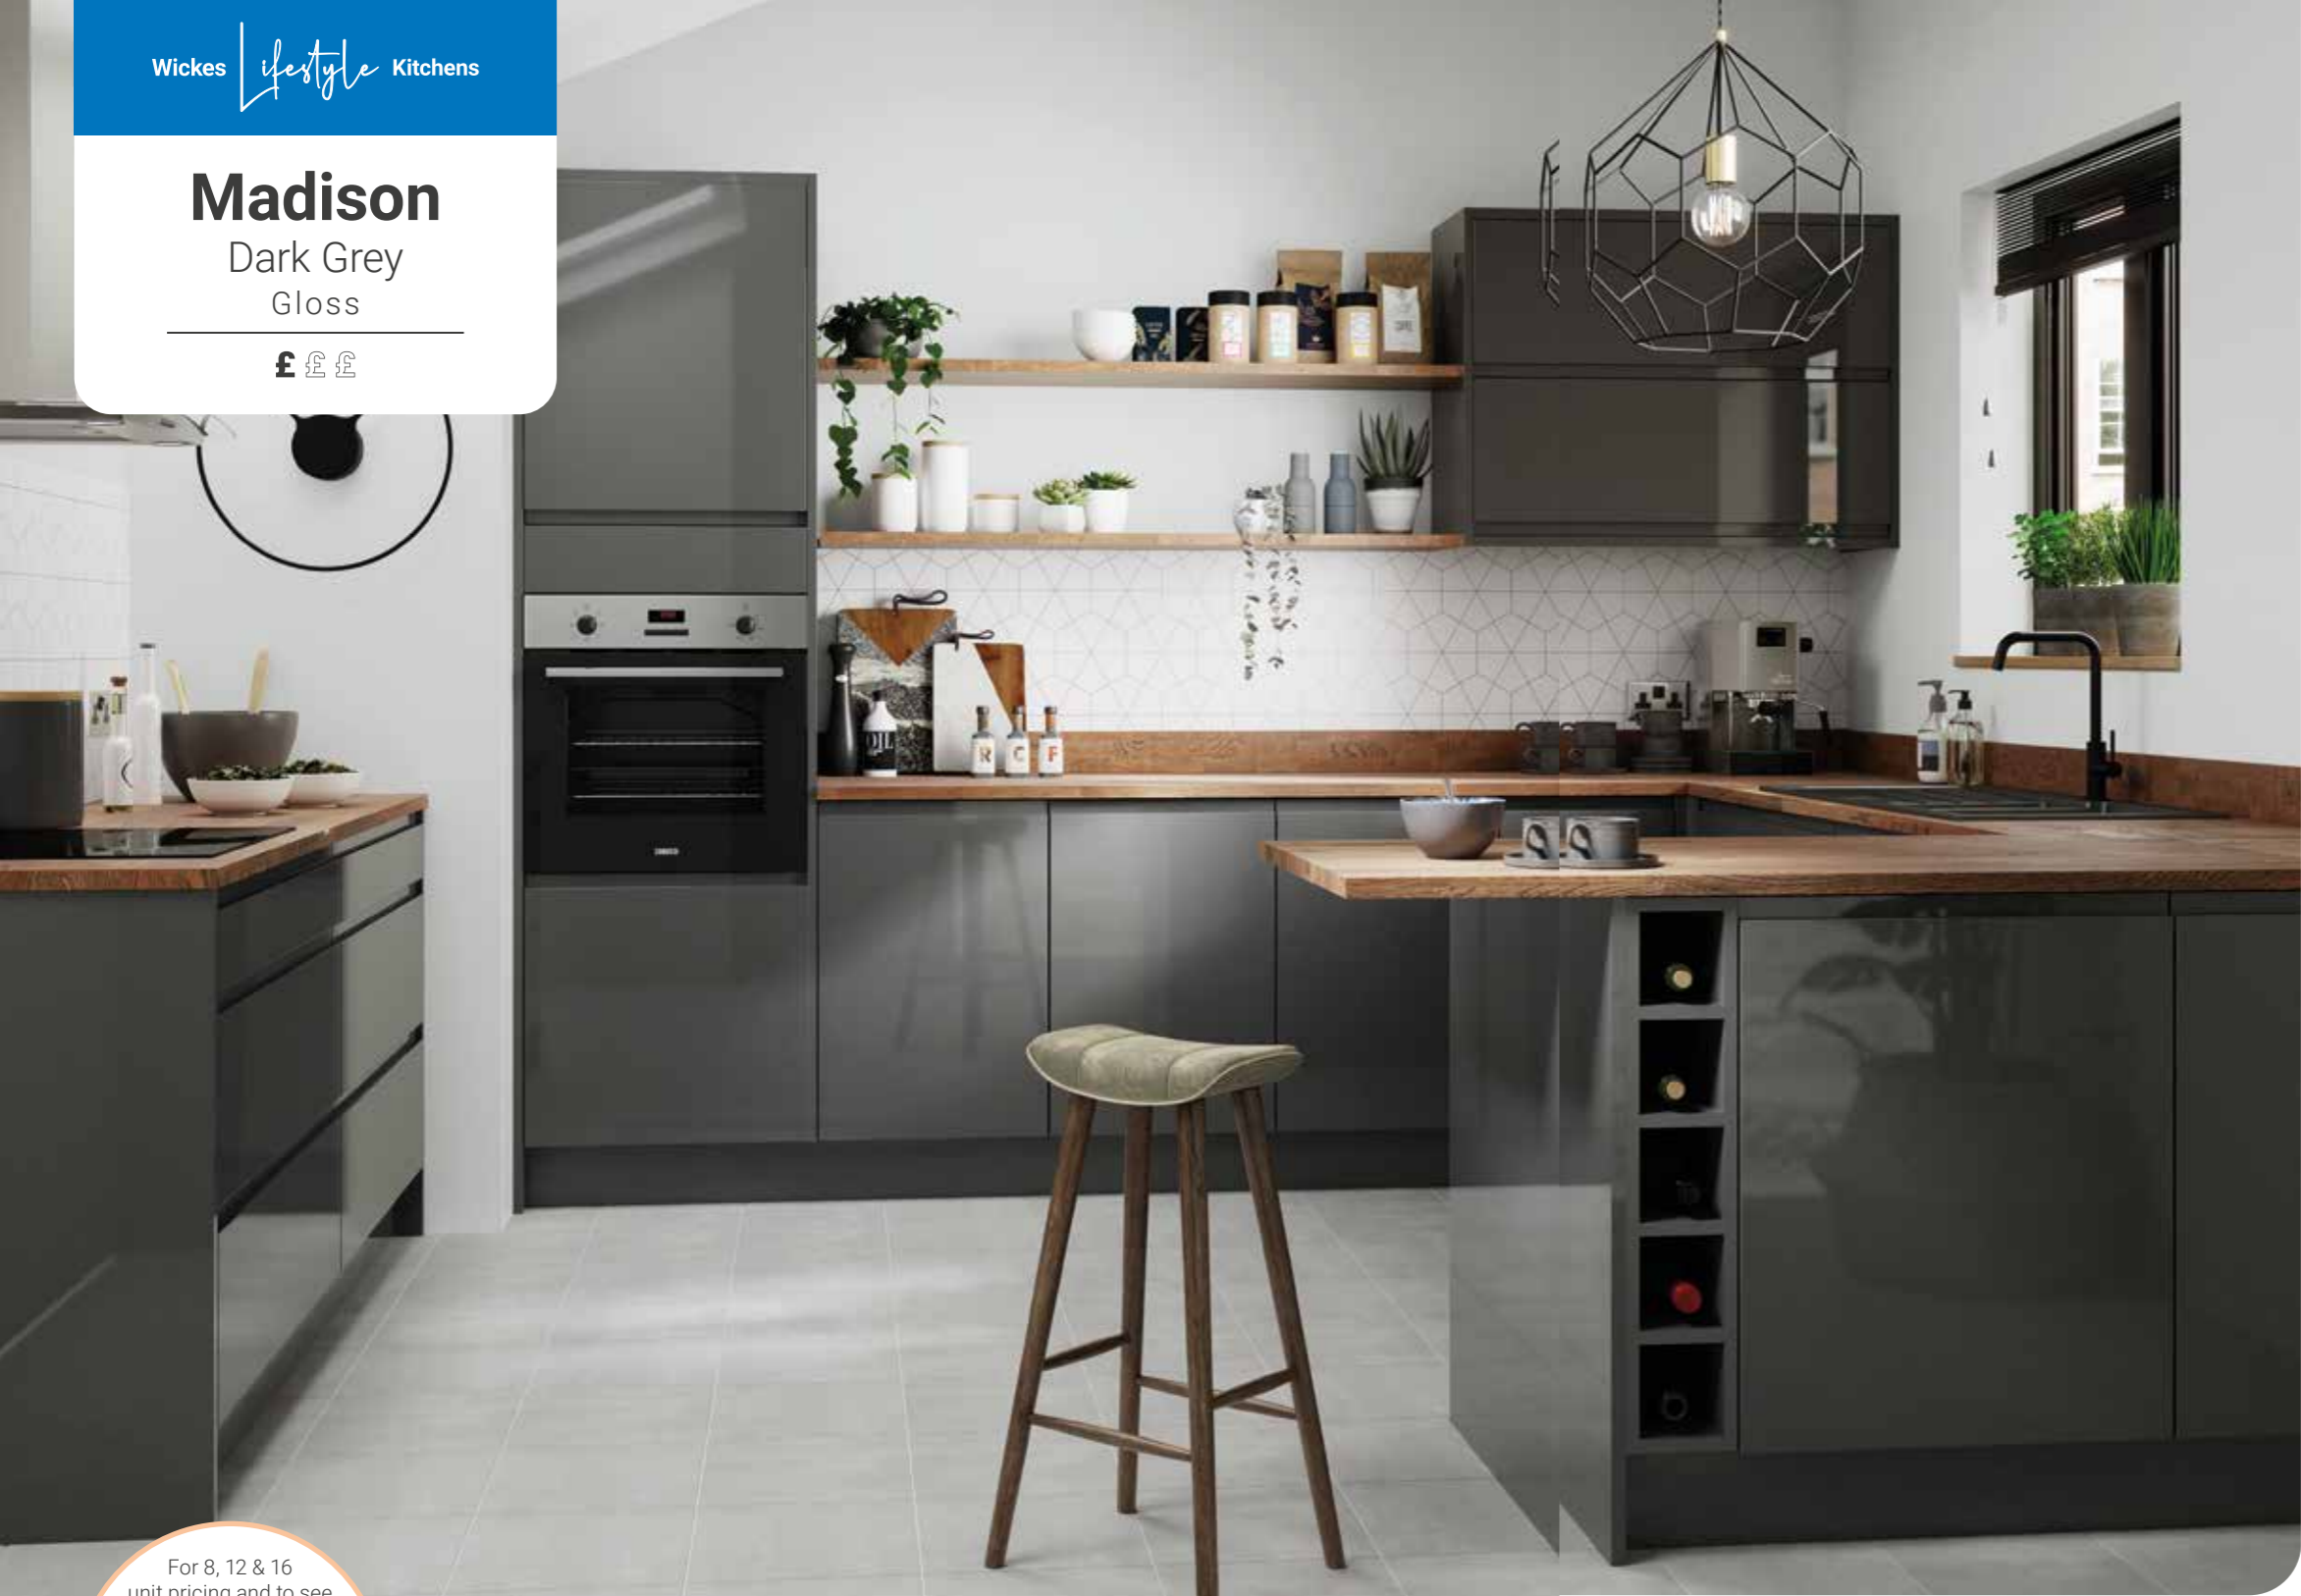

Madison

Dark Grey
Gloss

£ £ £

J-Pull

For 8, 12 & 16 unit pricing and to see our kitchens in customers' homes, scan here.

We designed and ordered a Wickes Lifestyle Kitchen project with Wickes. Our Design Consultant was so helpful and guided us through the whole journey and took our budget seriously, and got the most out of it. The end result was a beautiful kitchen. Can't thank Wickes anymore for the brilliant service.

Helen B

Rated 'Great' on

Above: Solid Timber worktop - Smoked Rustic Oak
Top right: Madison Dark Grey and Madison White Gloss
Bottom right: Fiora tap - Chrome

Reasons to buy

On units, hinges and drawer runners

On doors and drawer fronts

Order online