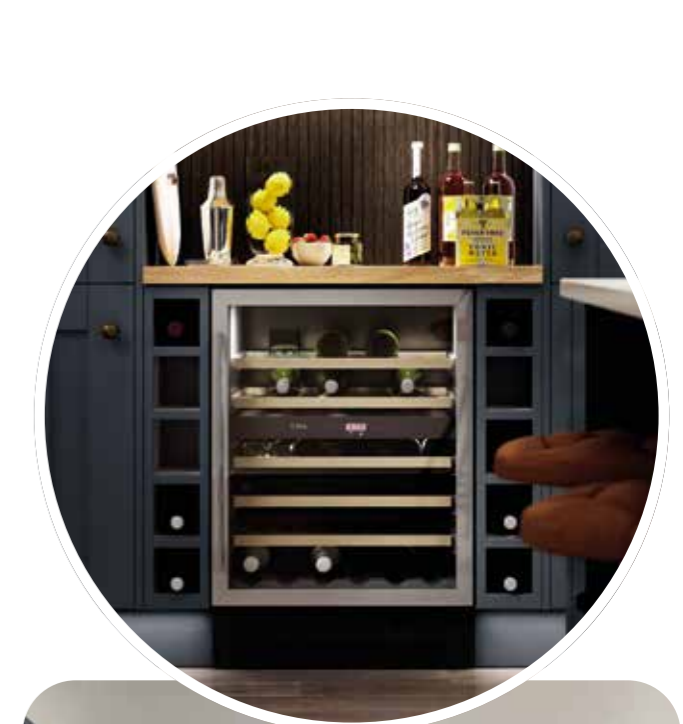

# Milton

Midnight  
Matt

£ £ £

Shaker

For 8, 12 & 16 unit pricing and to see our kitchens in customers' homes, scan here.

Real life  
*dream*  
kitchen

@bwthyncymreig

**Above:** Quartz worktop - Bianco Perla and Windsor handles  
**Top right:** CDA 600mm Stainless Steel Wine Cooler  
**Bottom right:** Plinth mood lighting