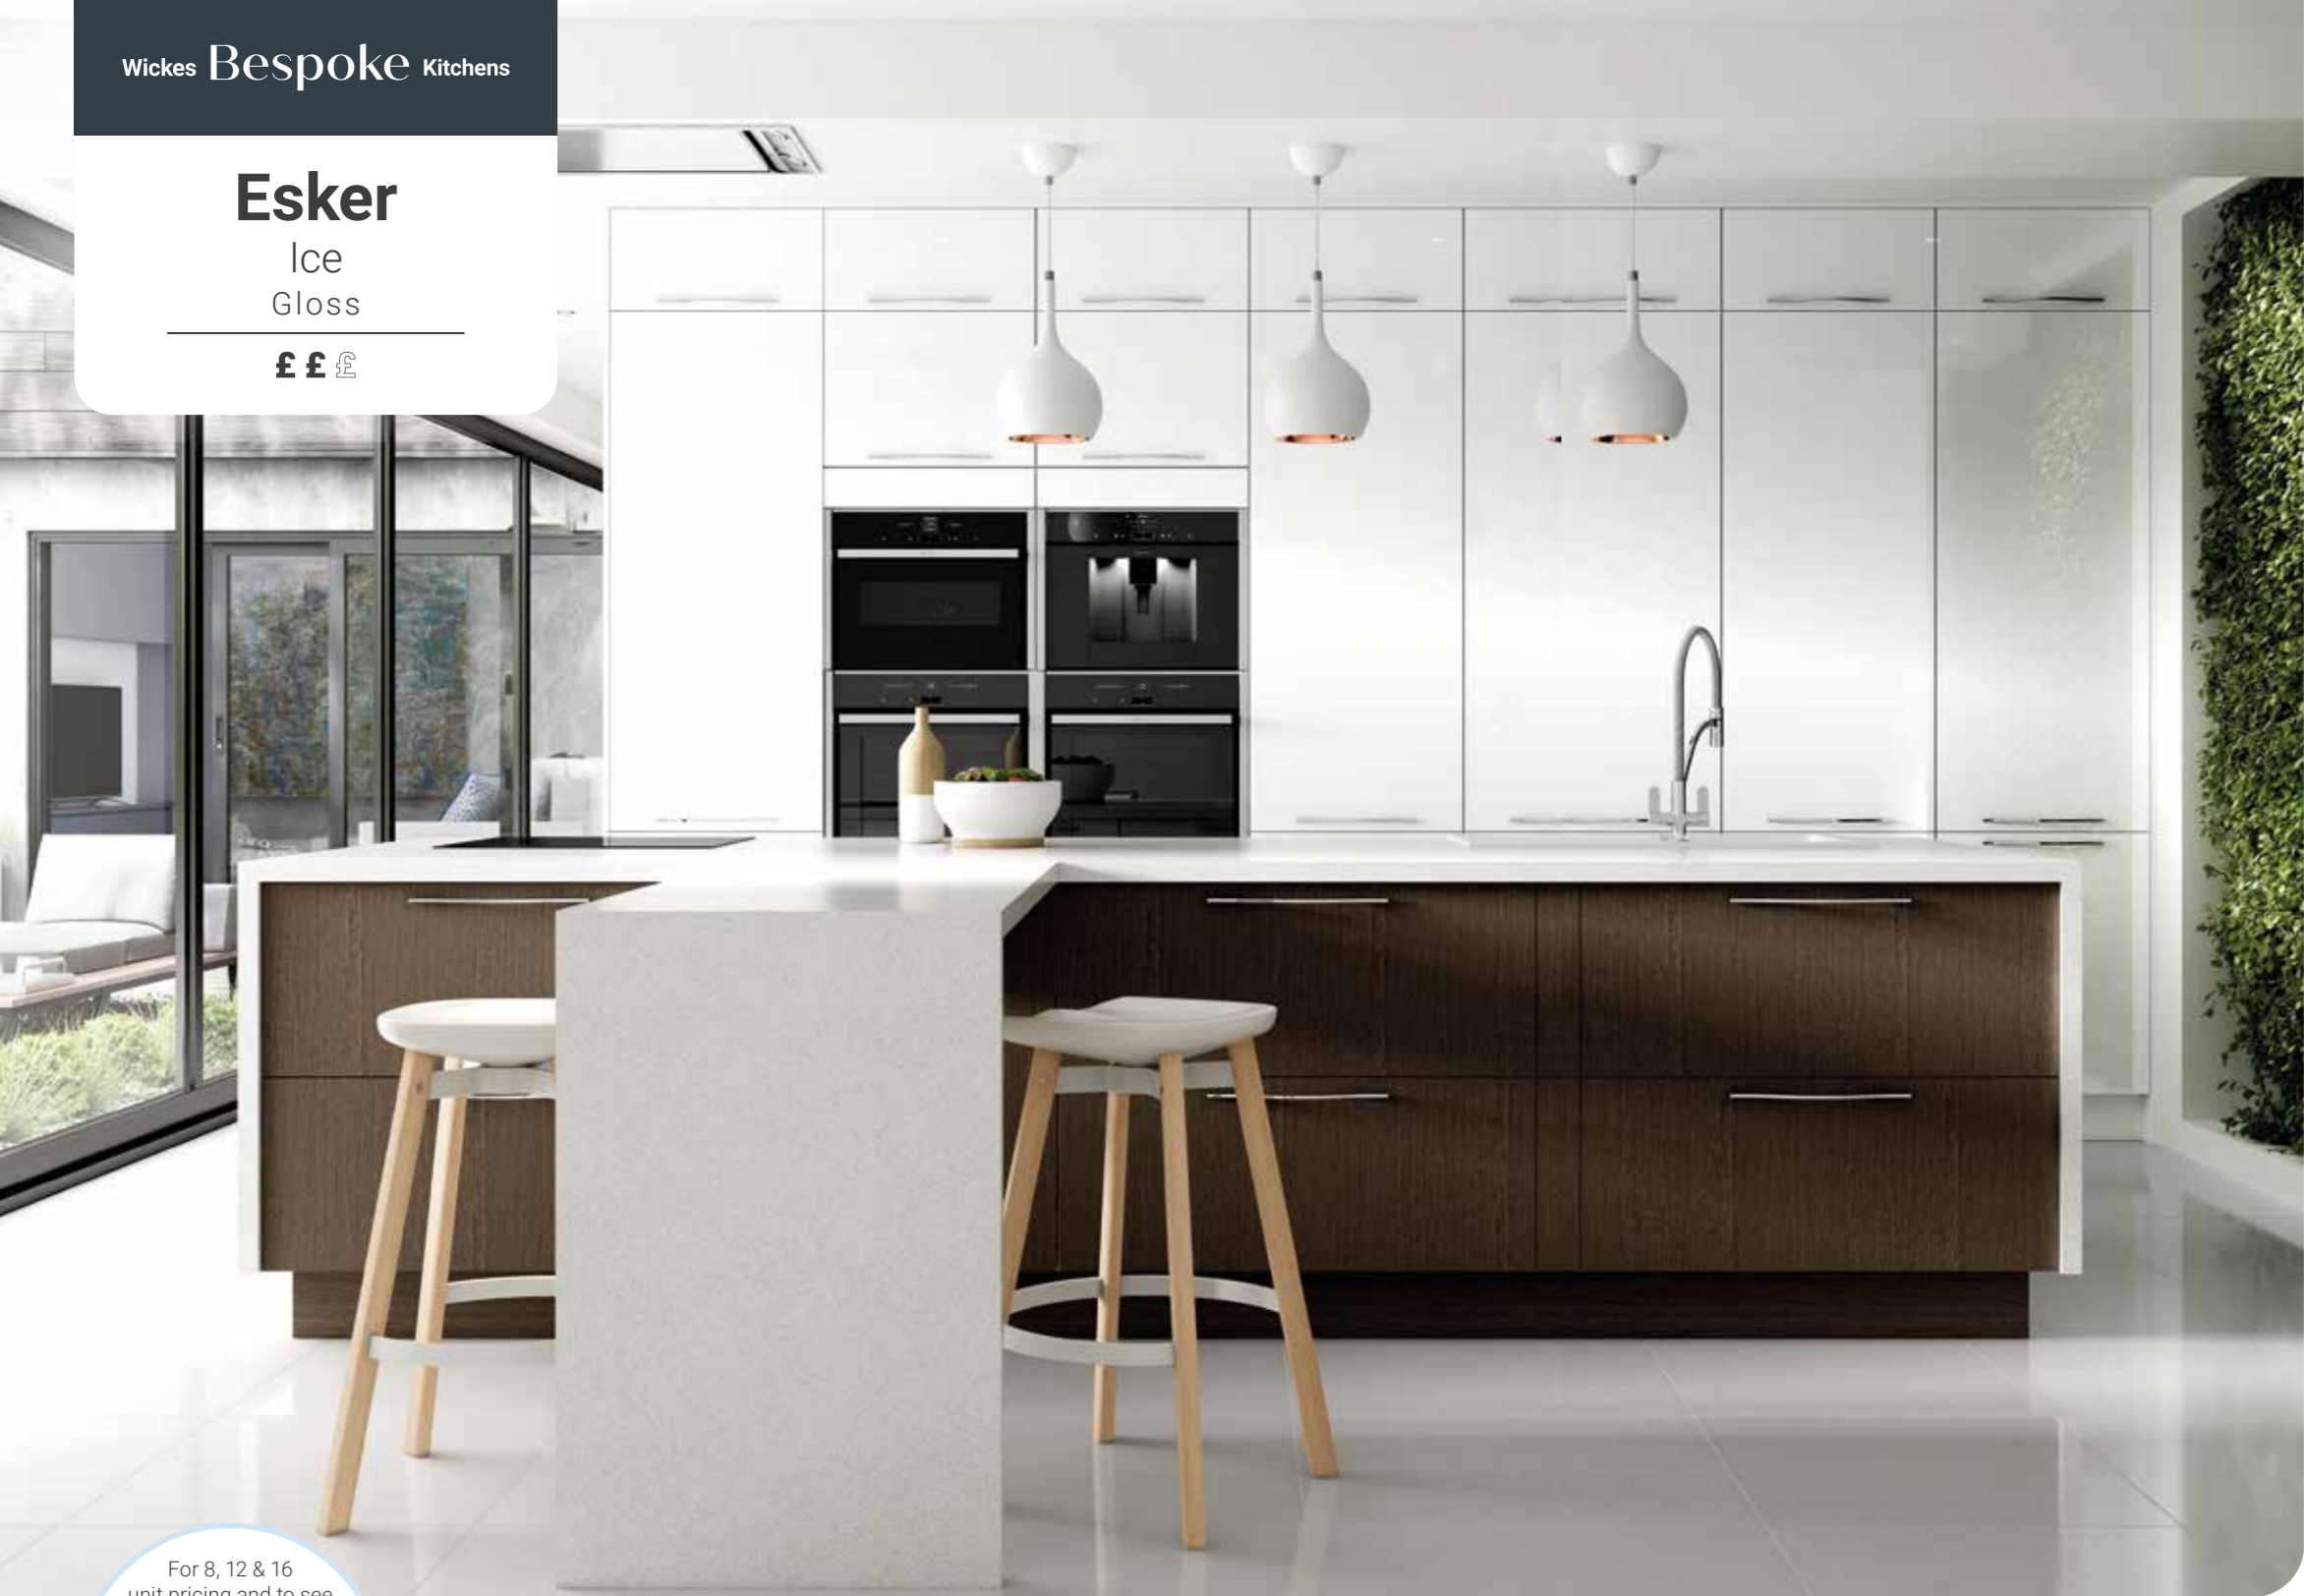

# Esker

Ice  
Gloss

£ £ £

For 8, 12 & 16 unit pricing and to see our kitchens in customers' homes, scan here.

Real life  
*dream*  
kitchen

@gmsnw

**Above:** Corian® worktop - Sparkling Granita and Natura Dusk island feature  
**Top right:** Corian® worktop - Carrara Lino and Aluminium Intelliga rail  
**Bottom right:** Esker Ice and Natura Dusk in Intelliga