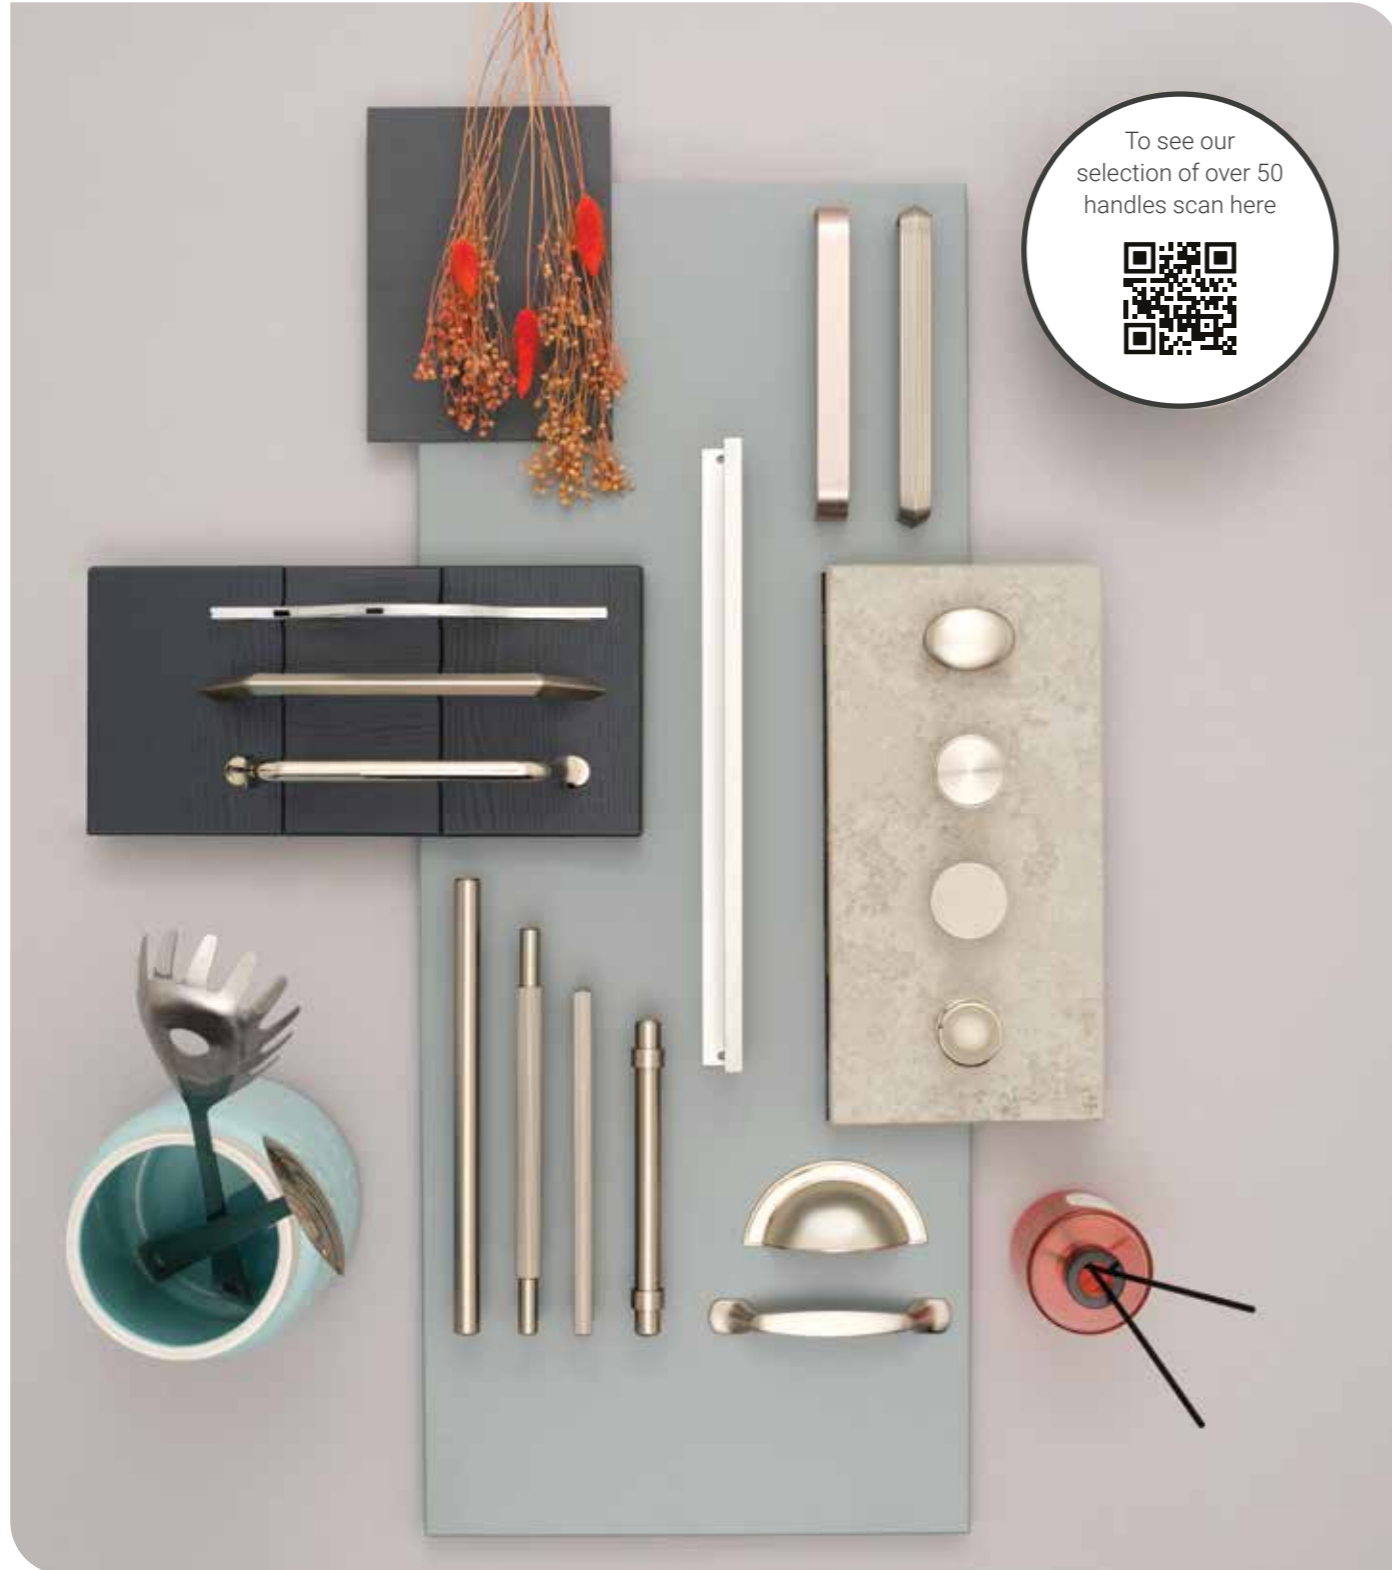

Handles

With over 50 handles to choose from, with traditional cup handles to sleek bars, you'll find the perfect match for your dream kitchen.

Silver toned handles