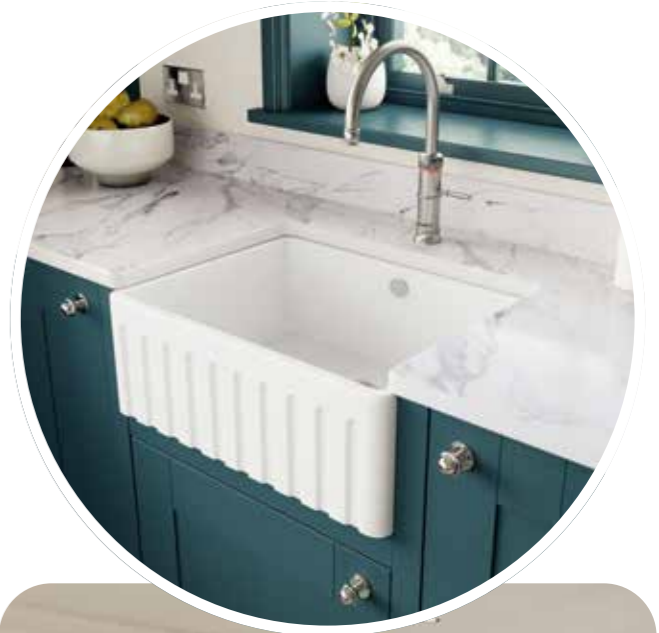

**Above:** Ultra HD Quartz worktop - Khamsin and Elgin Square handle - Brushed Brass

**Top right:** Fluted apron front Belfast sink

**Bottom right:** Dresser style shelving