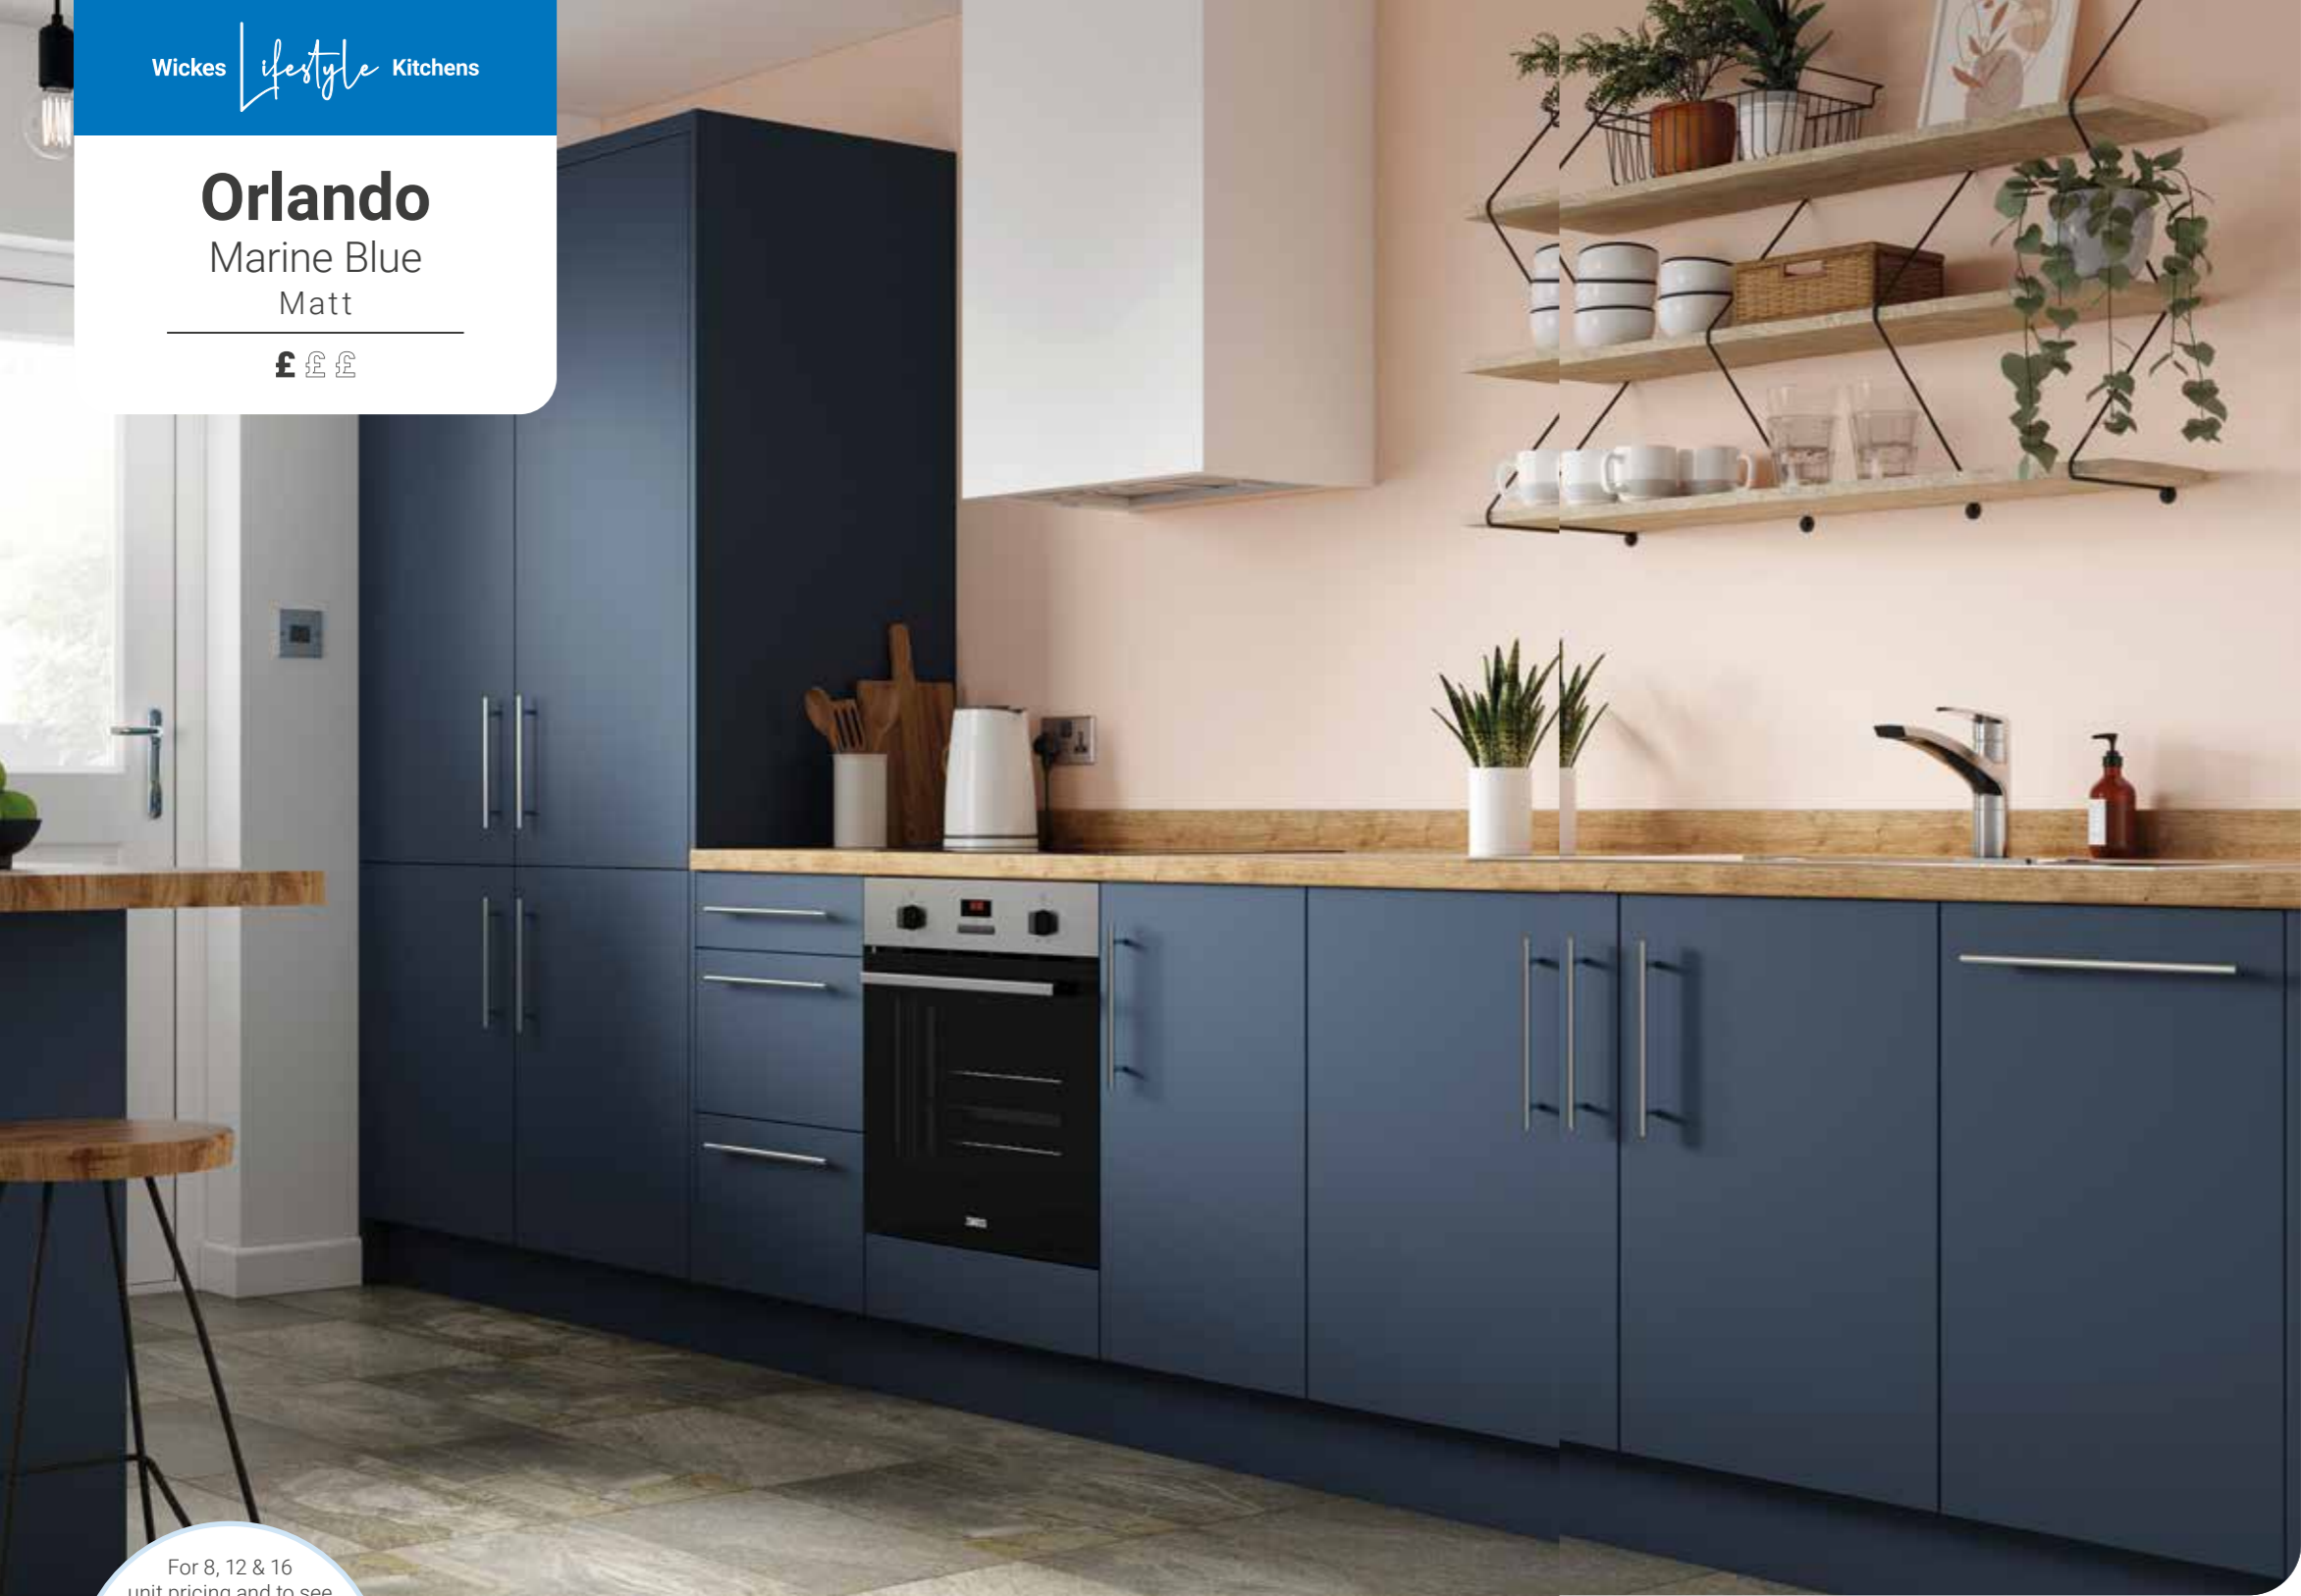

# Orlando

Marine Blue  
Matt

£ £ £

For 8, 12 & 16 unit pricing and to see our kitchens in customers' homes, scan here.

We went in for a meeting with the most excellent design consultant, she walked us through all the options and designed the perfect kitchen for us, she has been at the end of the phone if we have had any questions, which has made the whole process seamless. I would highly recommend a Wickes kitchen.