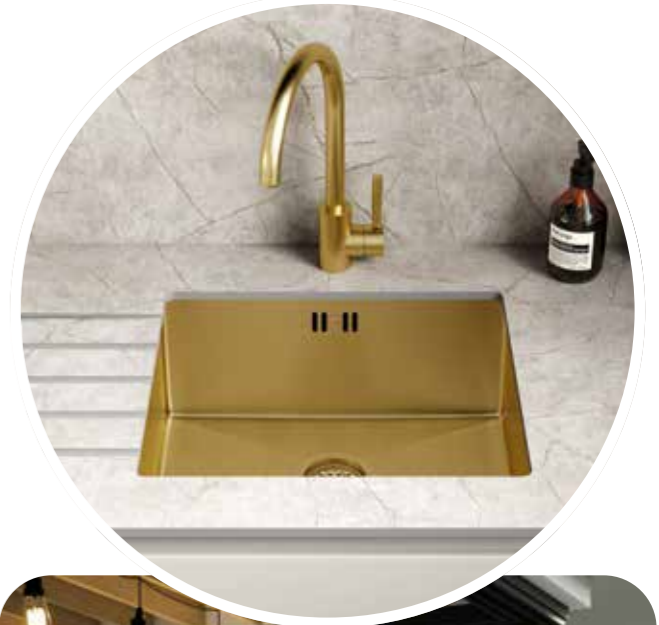

**Nimisha**

Rated 'Great' on ★★★★★

**Above:** Compact Laminate worktop - Minos Stone and Natura Dusk accents  
**Top right:** Perugia Tap - Brushed Gold and Perugia single bowl sink - Brushed Gold  
**Bottom right:** Compact Laminate worktop and splashback - Firestone