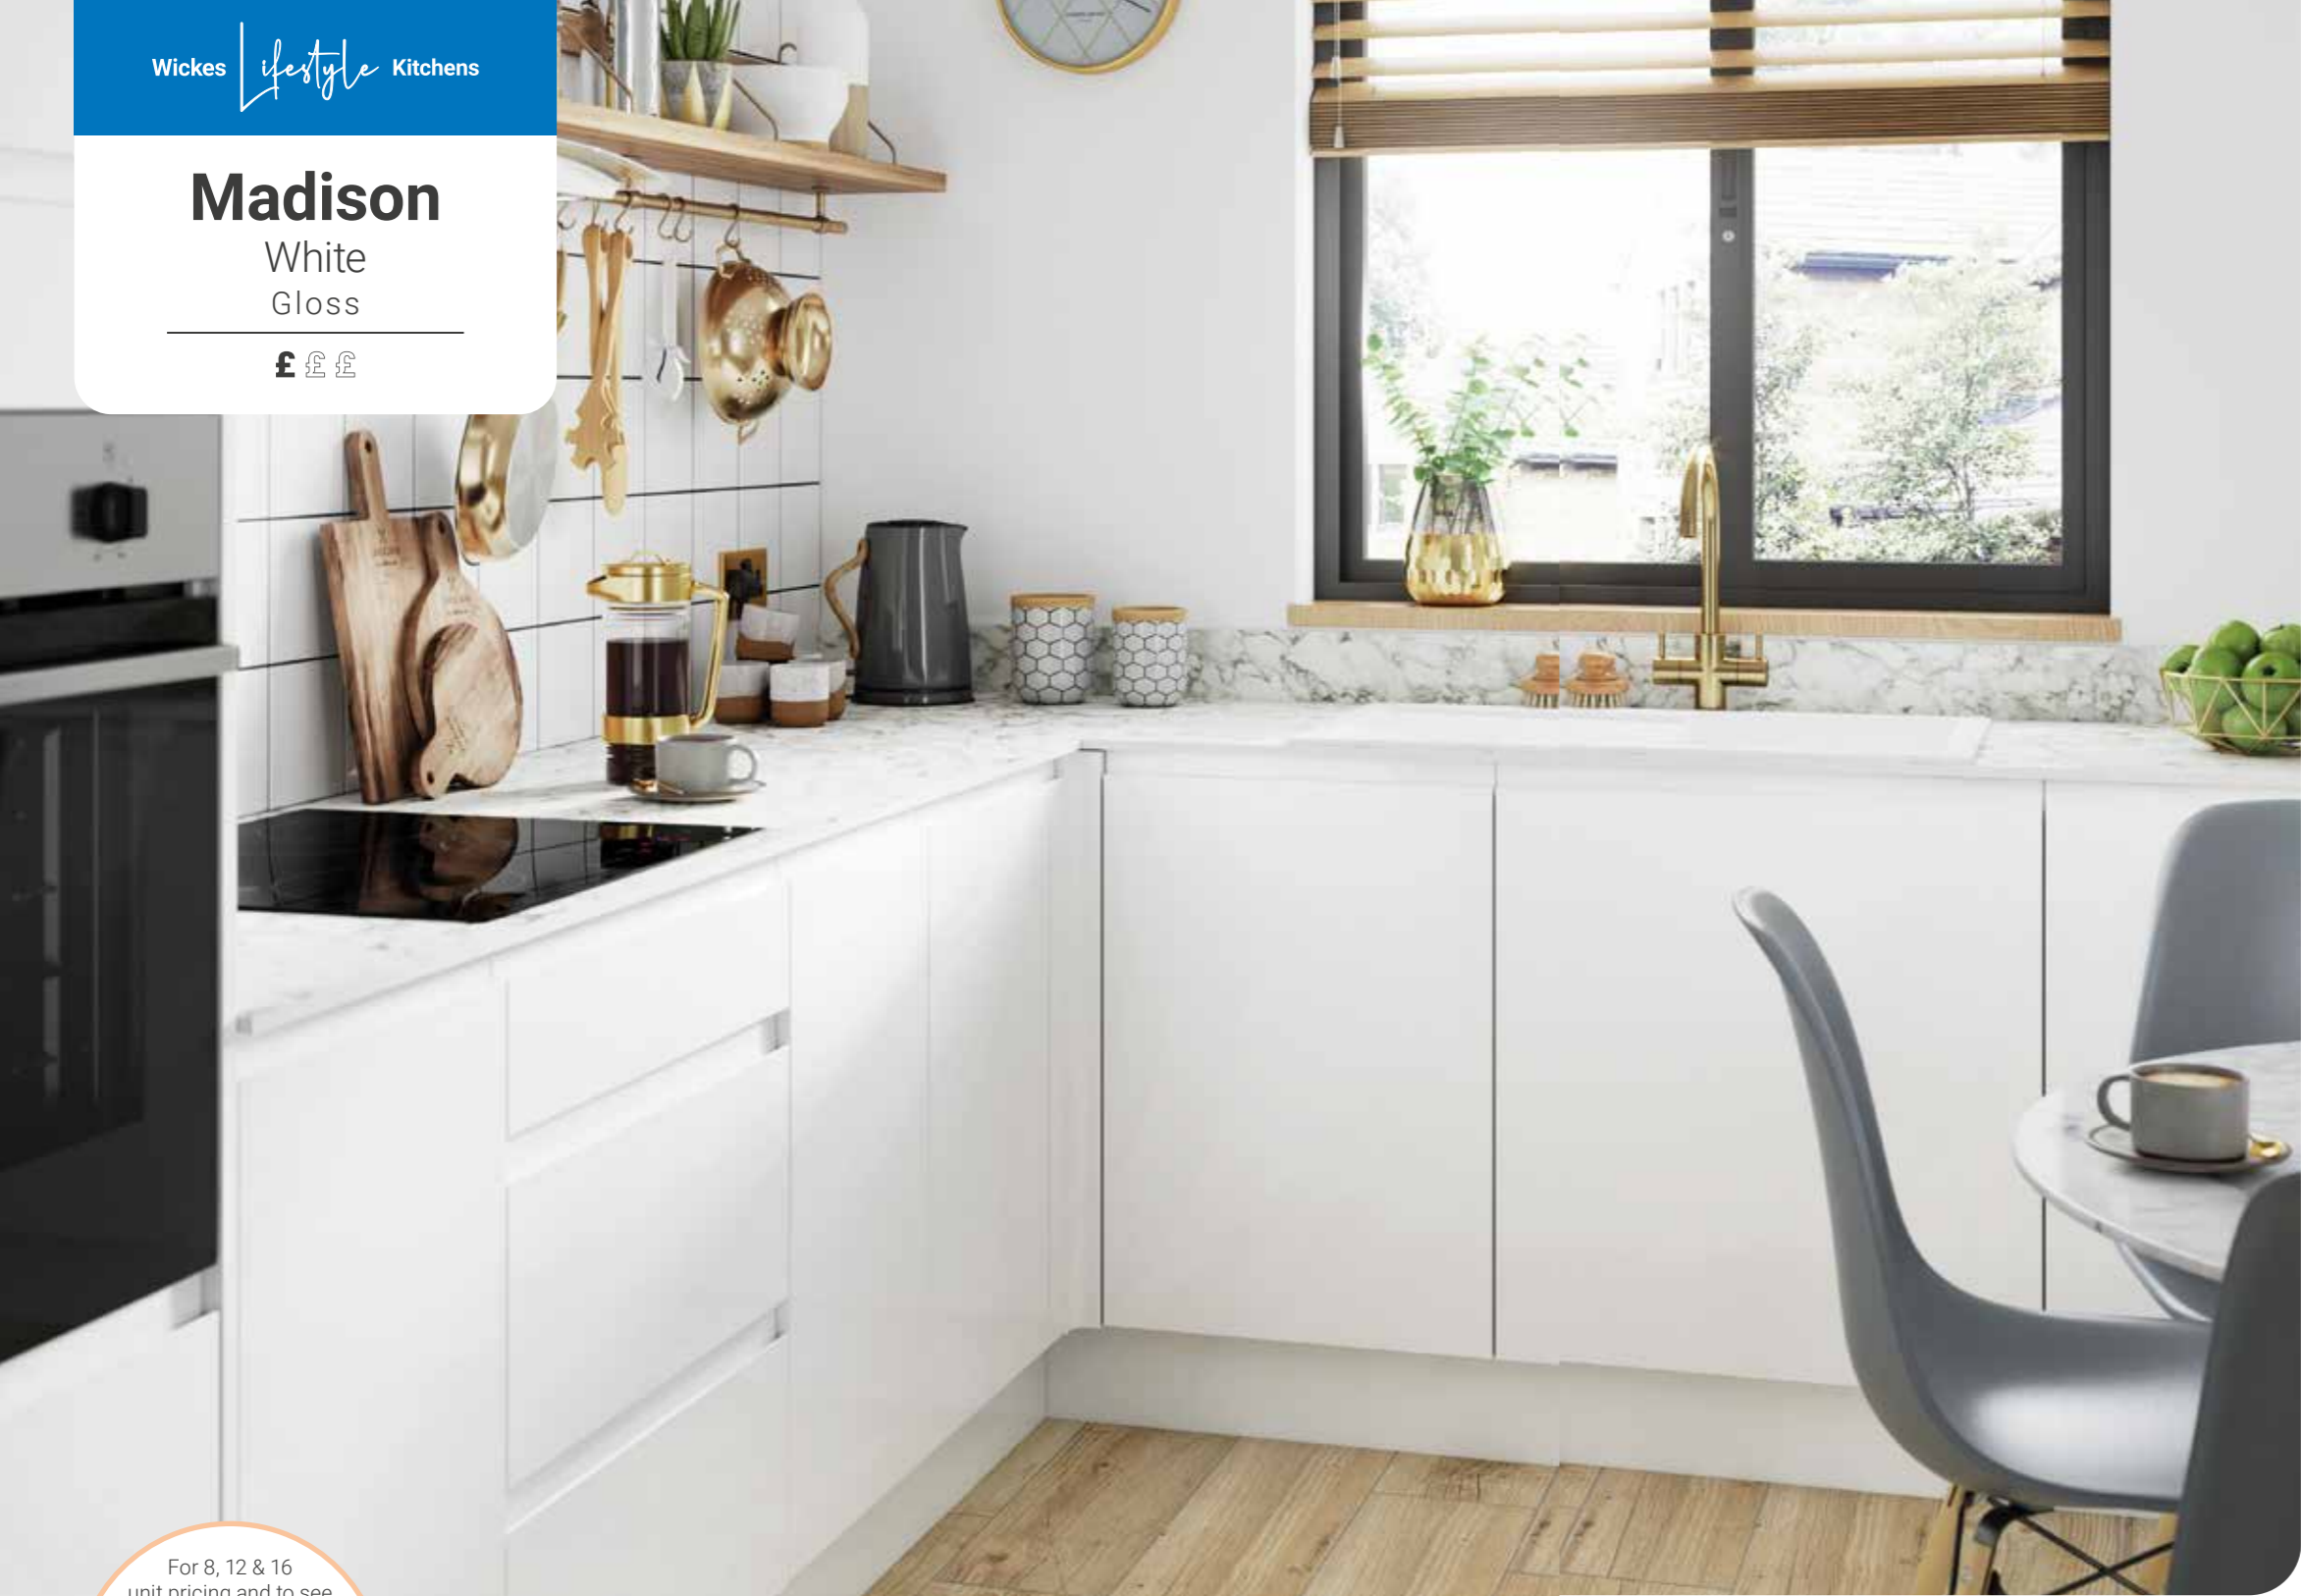

# Madison

White  
Gloss

£ £ £

For 8, 12 & 16 unit pricing and to see our kitchens in customers' homes, scan here.

Real life  
*dream*  
kitchen

@thepaleopeach

**Above:** Compact Laminate worktop - Marmo Bianco  
**Top right:** Marano tap  
**Bottom right:** Integrated appliances