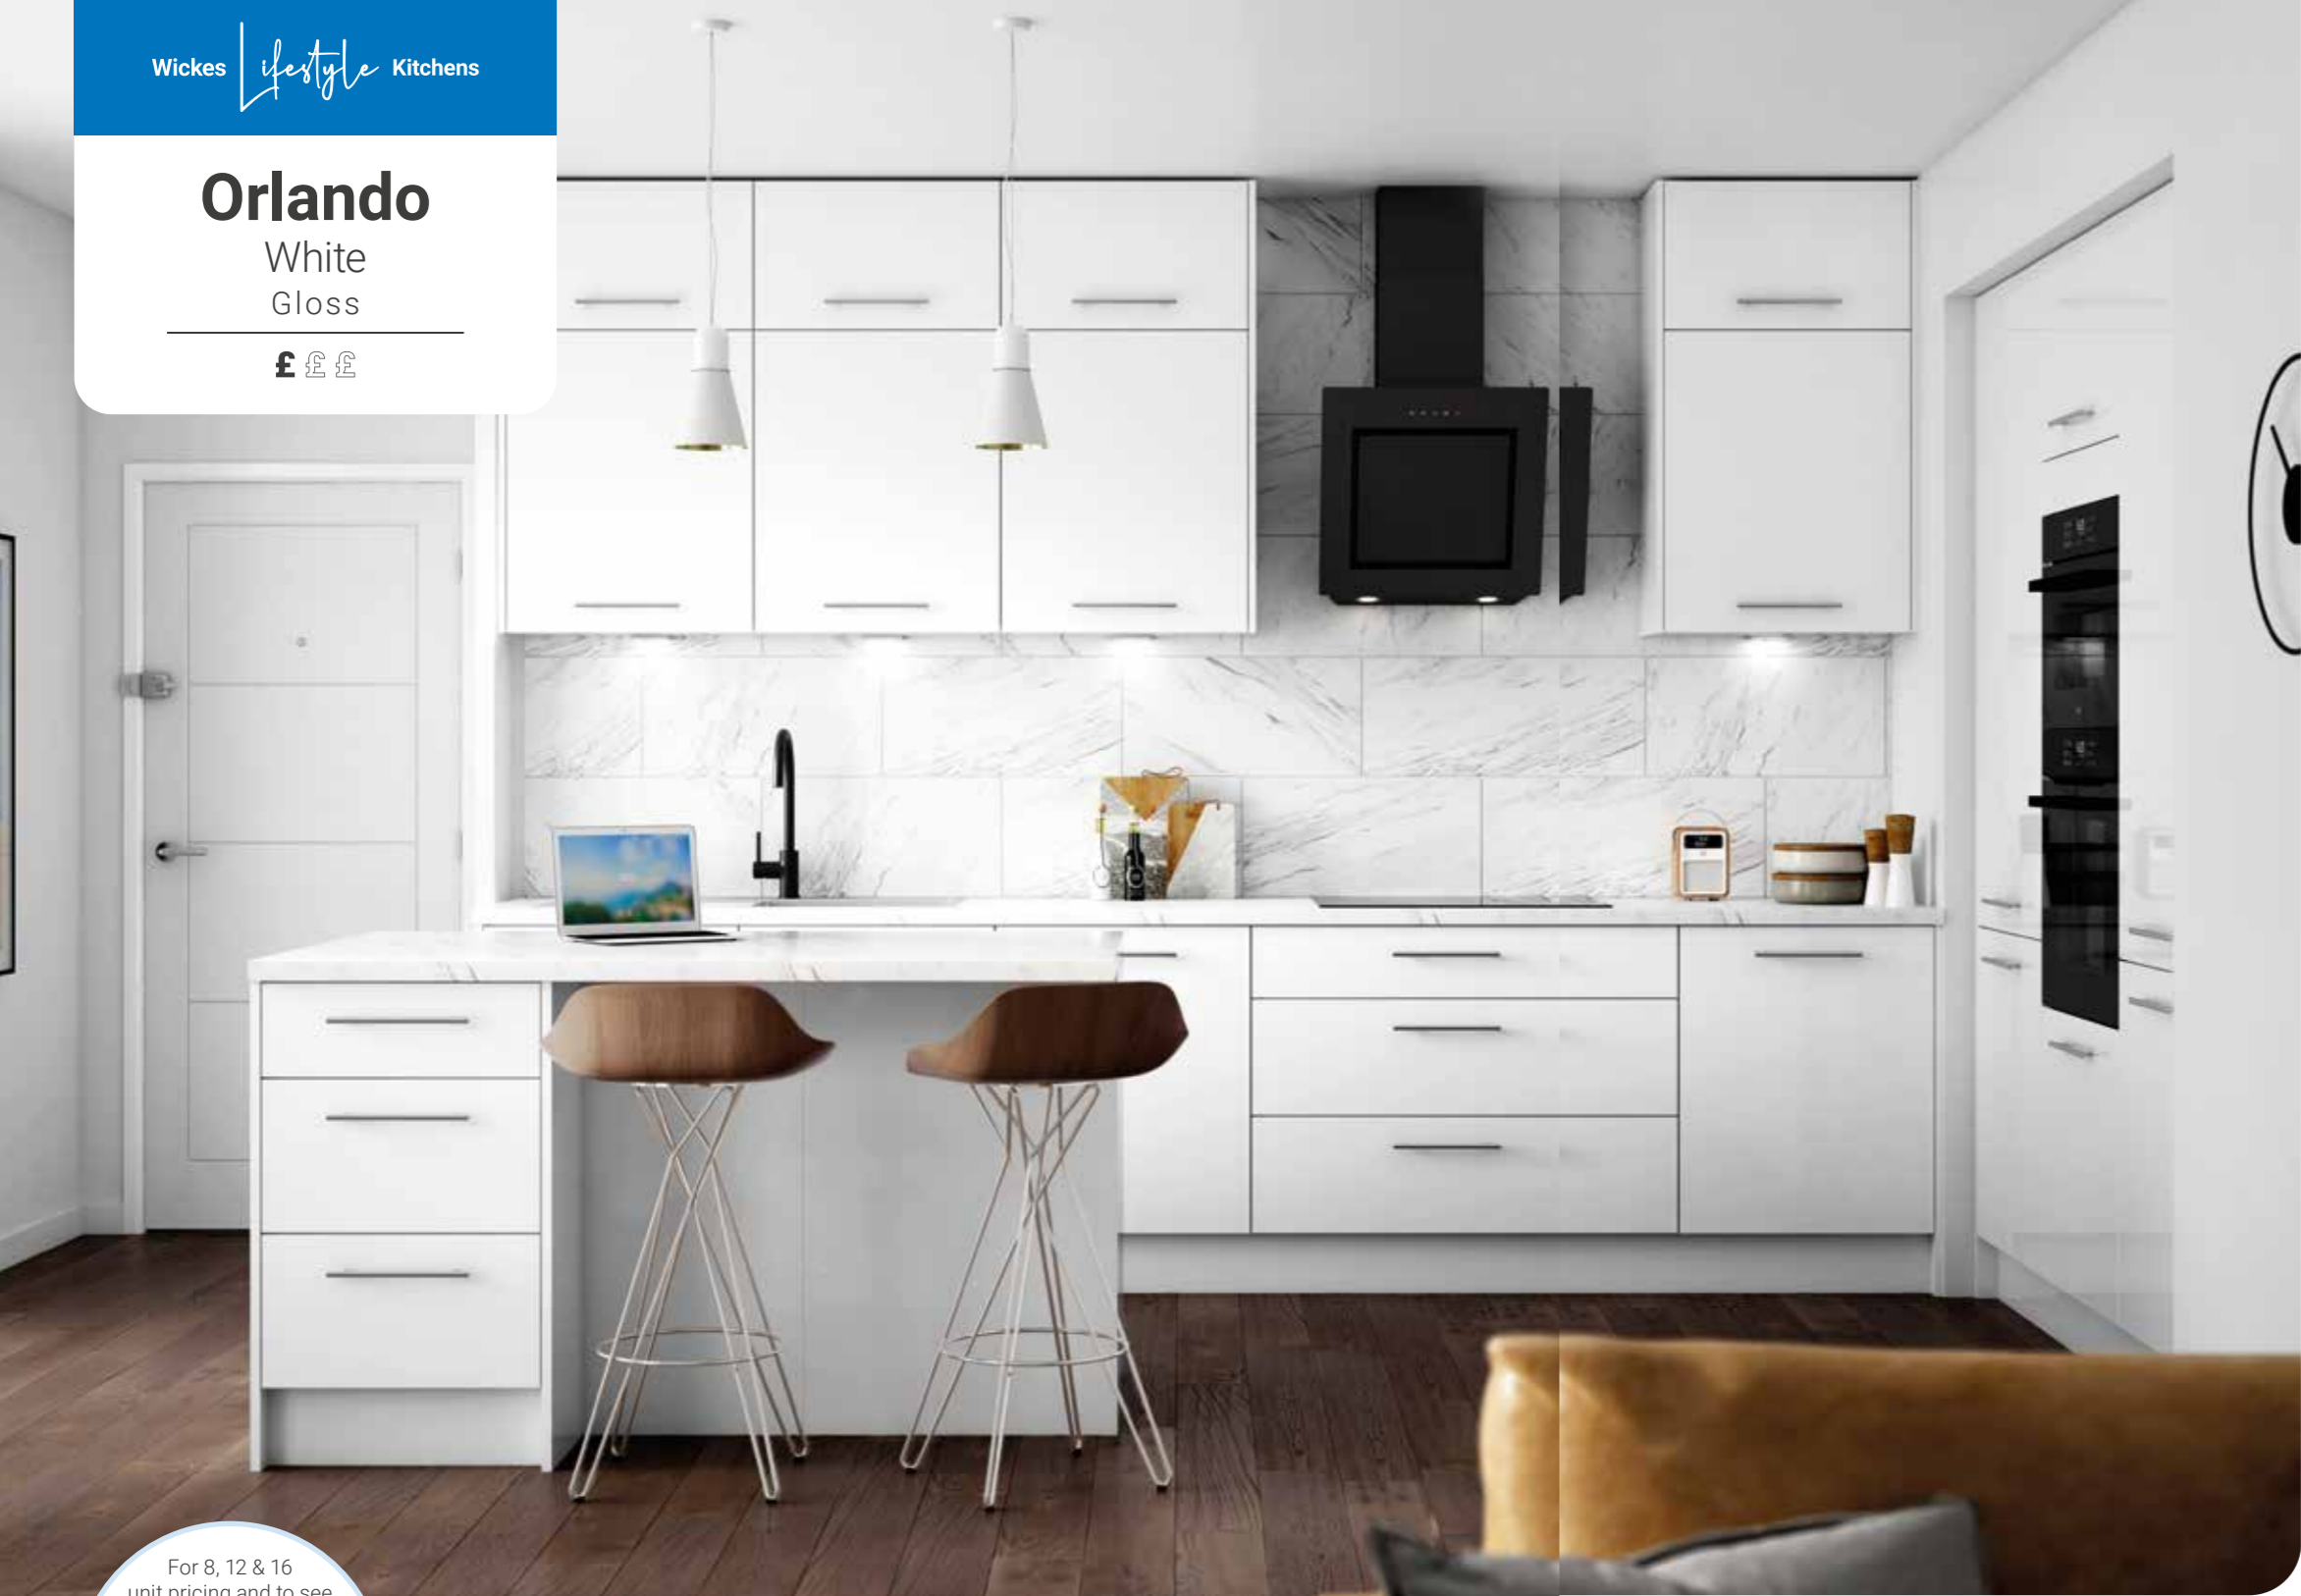

Orlando

White
Gloss

£ £ £

For 8, 12 & 16 unit pricing and to see our kitchens in customers' homes, scan here.

Bought a kitchen and everything has been superb. Our Design Consultant did a great job designing the kitchen and me and my partner absolutely love the finished product. We were listened to thoroughly and our idea was brought to life. Thank you!

Kyle B

Rated 'Great' on ★★★★★

Above: Laminate worktop - Marmo Grigio
Top right: Spiralle pull out tap - Chrome
Bottom right: Integrated appliances

Reasons to buy

On units, hinges and drawer runners

On doors and drawer fronts

Order online

Pick up in store