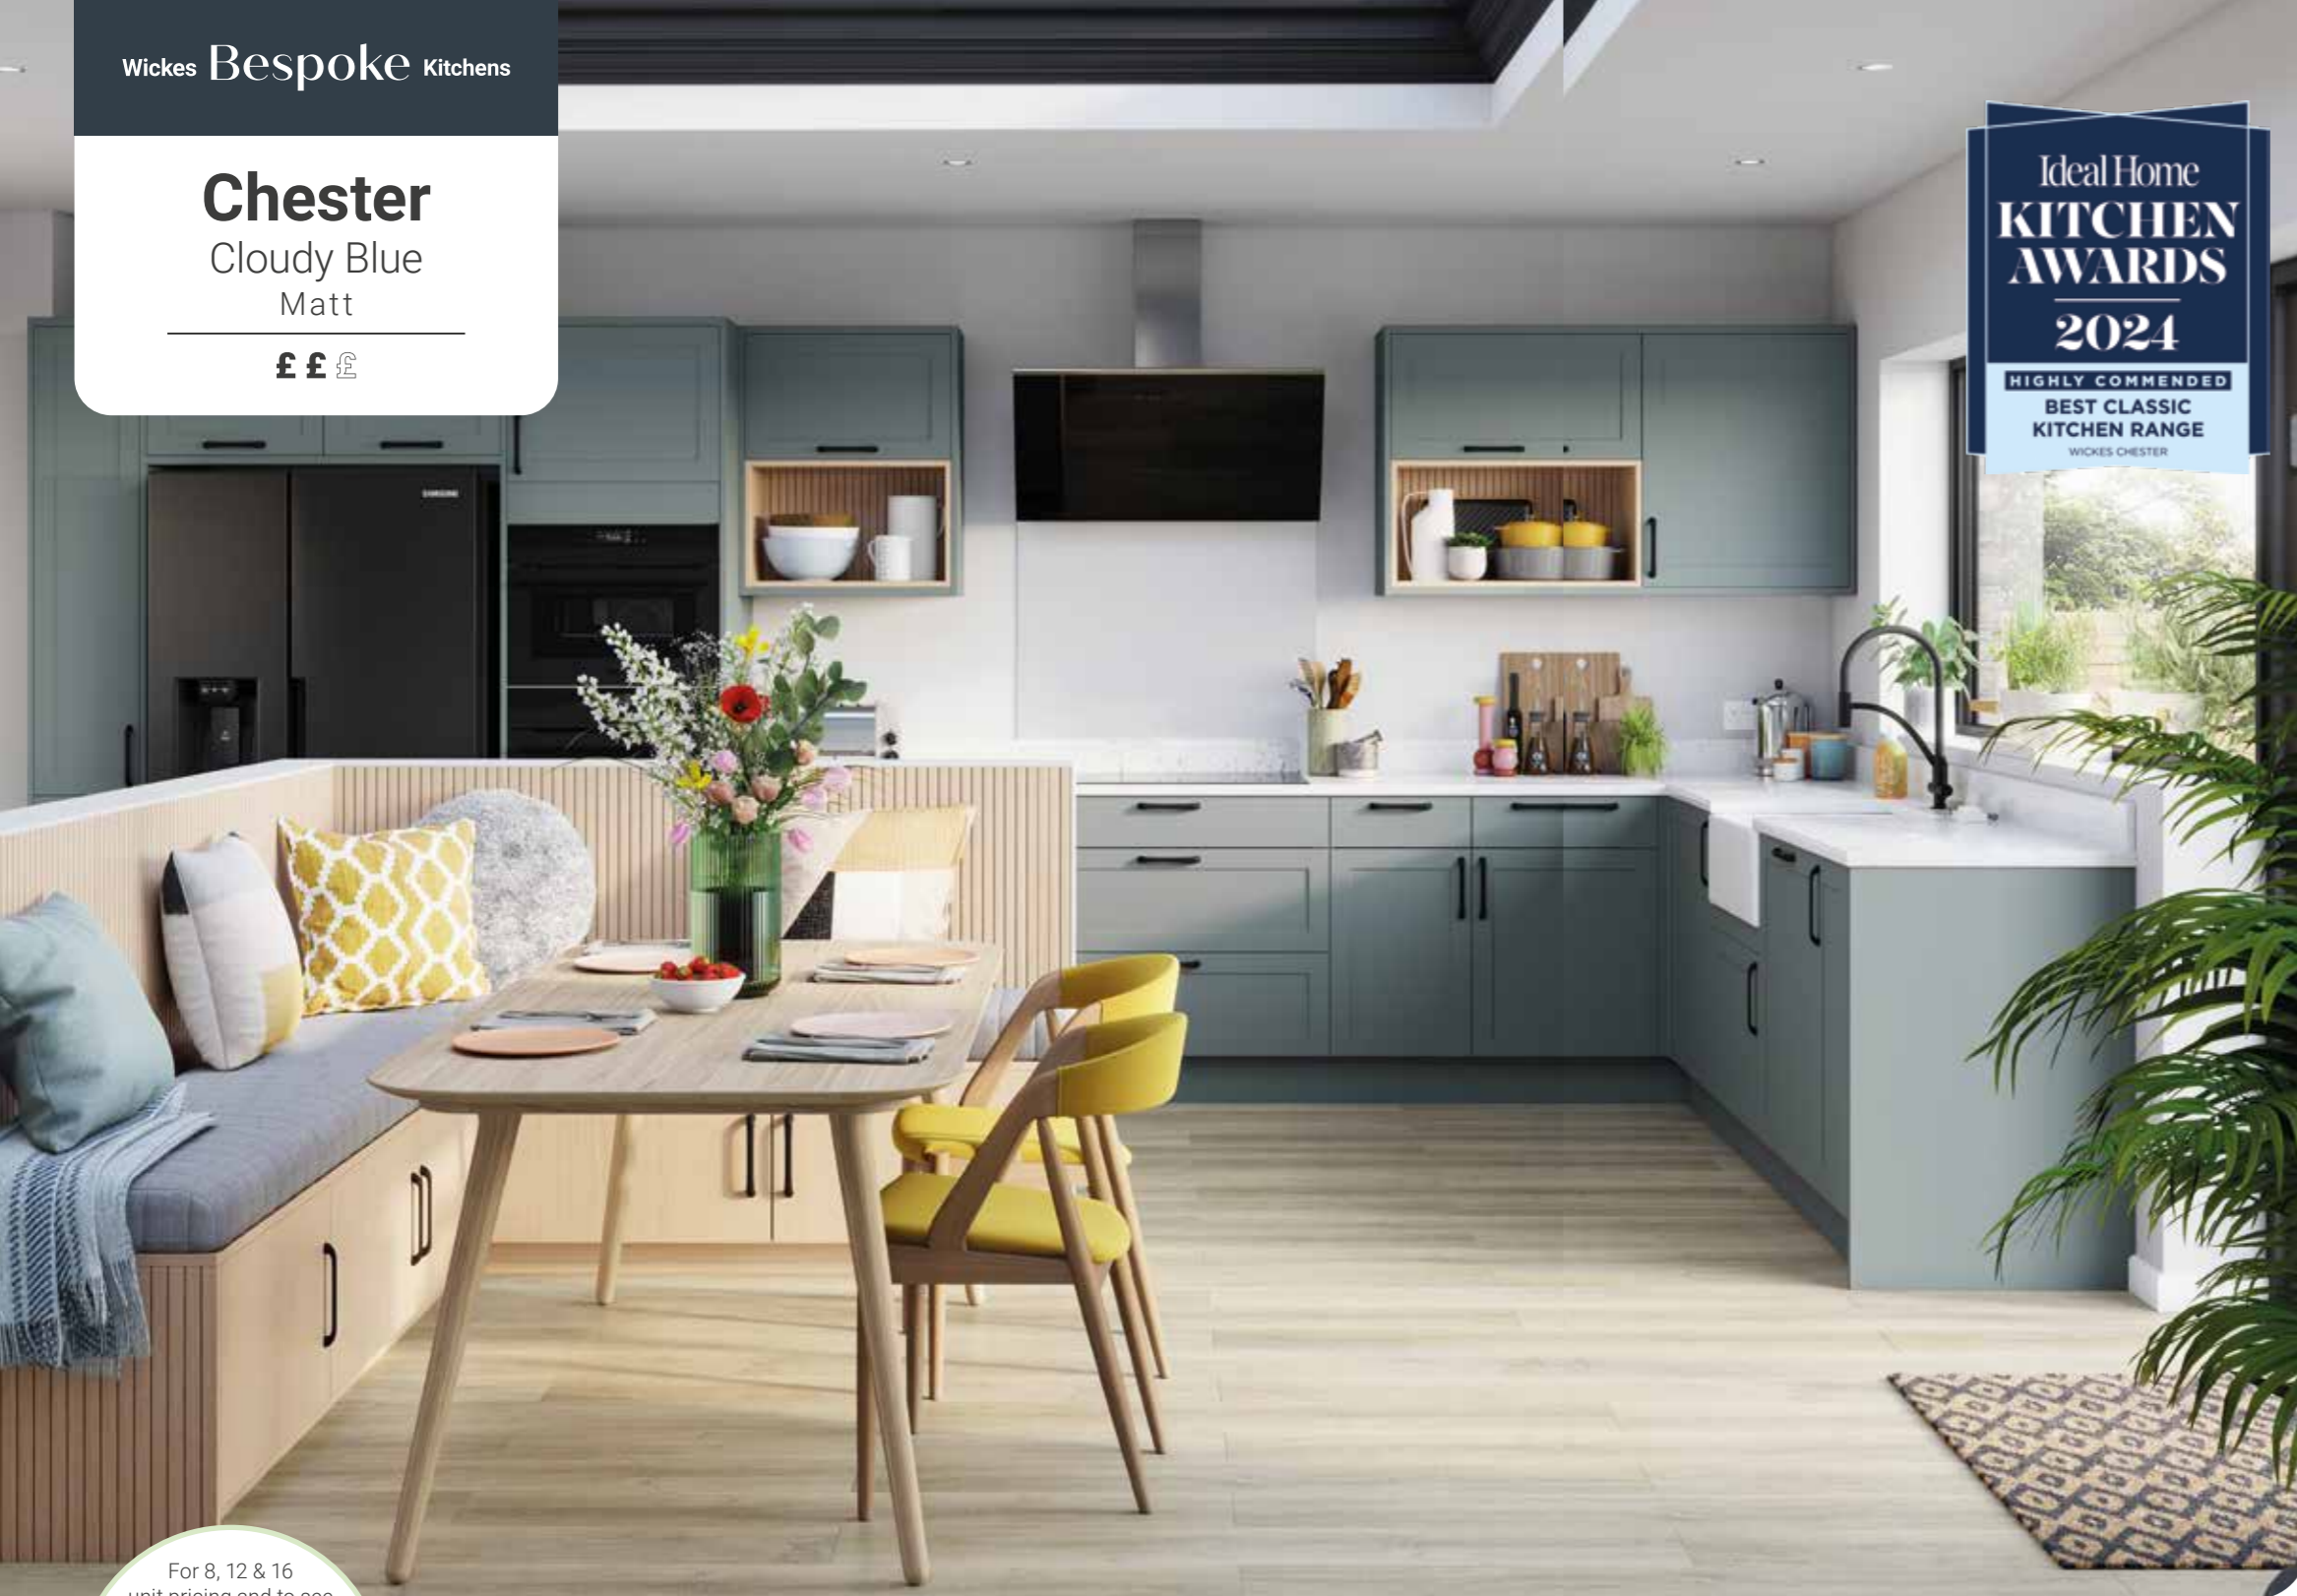

Chester

Cloudy Blue
Matt

£ £ £

For 8, 12 & 16 unit pricing and to see our kitchens in customers' homes, scan here.

Banquette seating

Our kitchen furniture and panels offer more than just cabinetry, as shown here by one of our expert Design Consultants, using Natura Dawn to create a stunning banquette seating area.

Above: Quartz worktop - Lyskam White and Freya Curve handle
Top right: Compact Laminate worktop - Marbre Veneto and Black Intelliga rail
Bottom right: AEG Wine Cooler