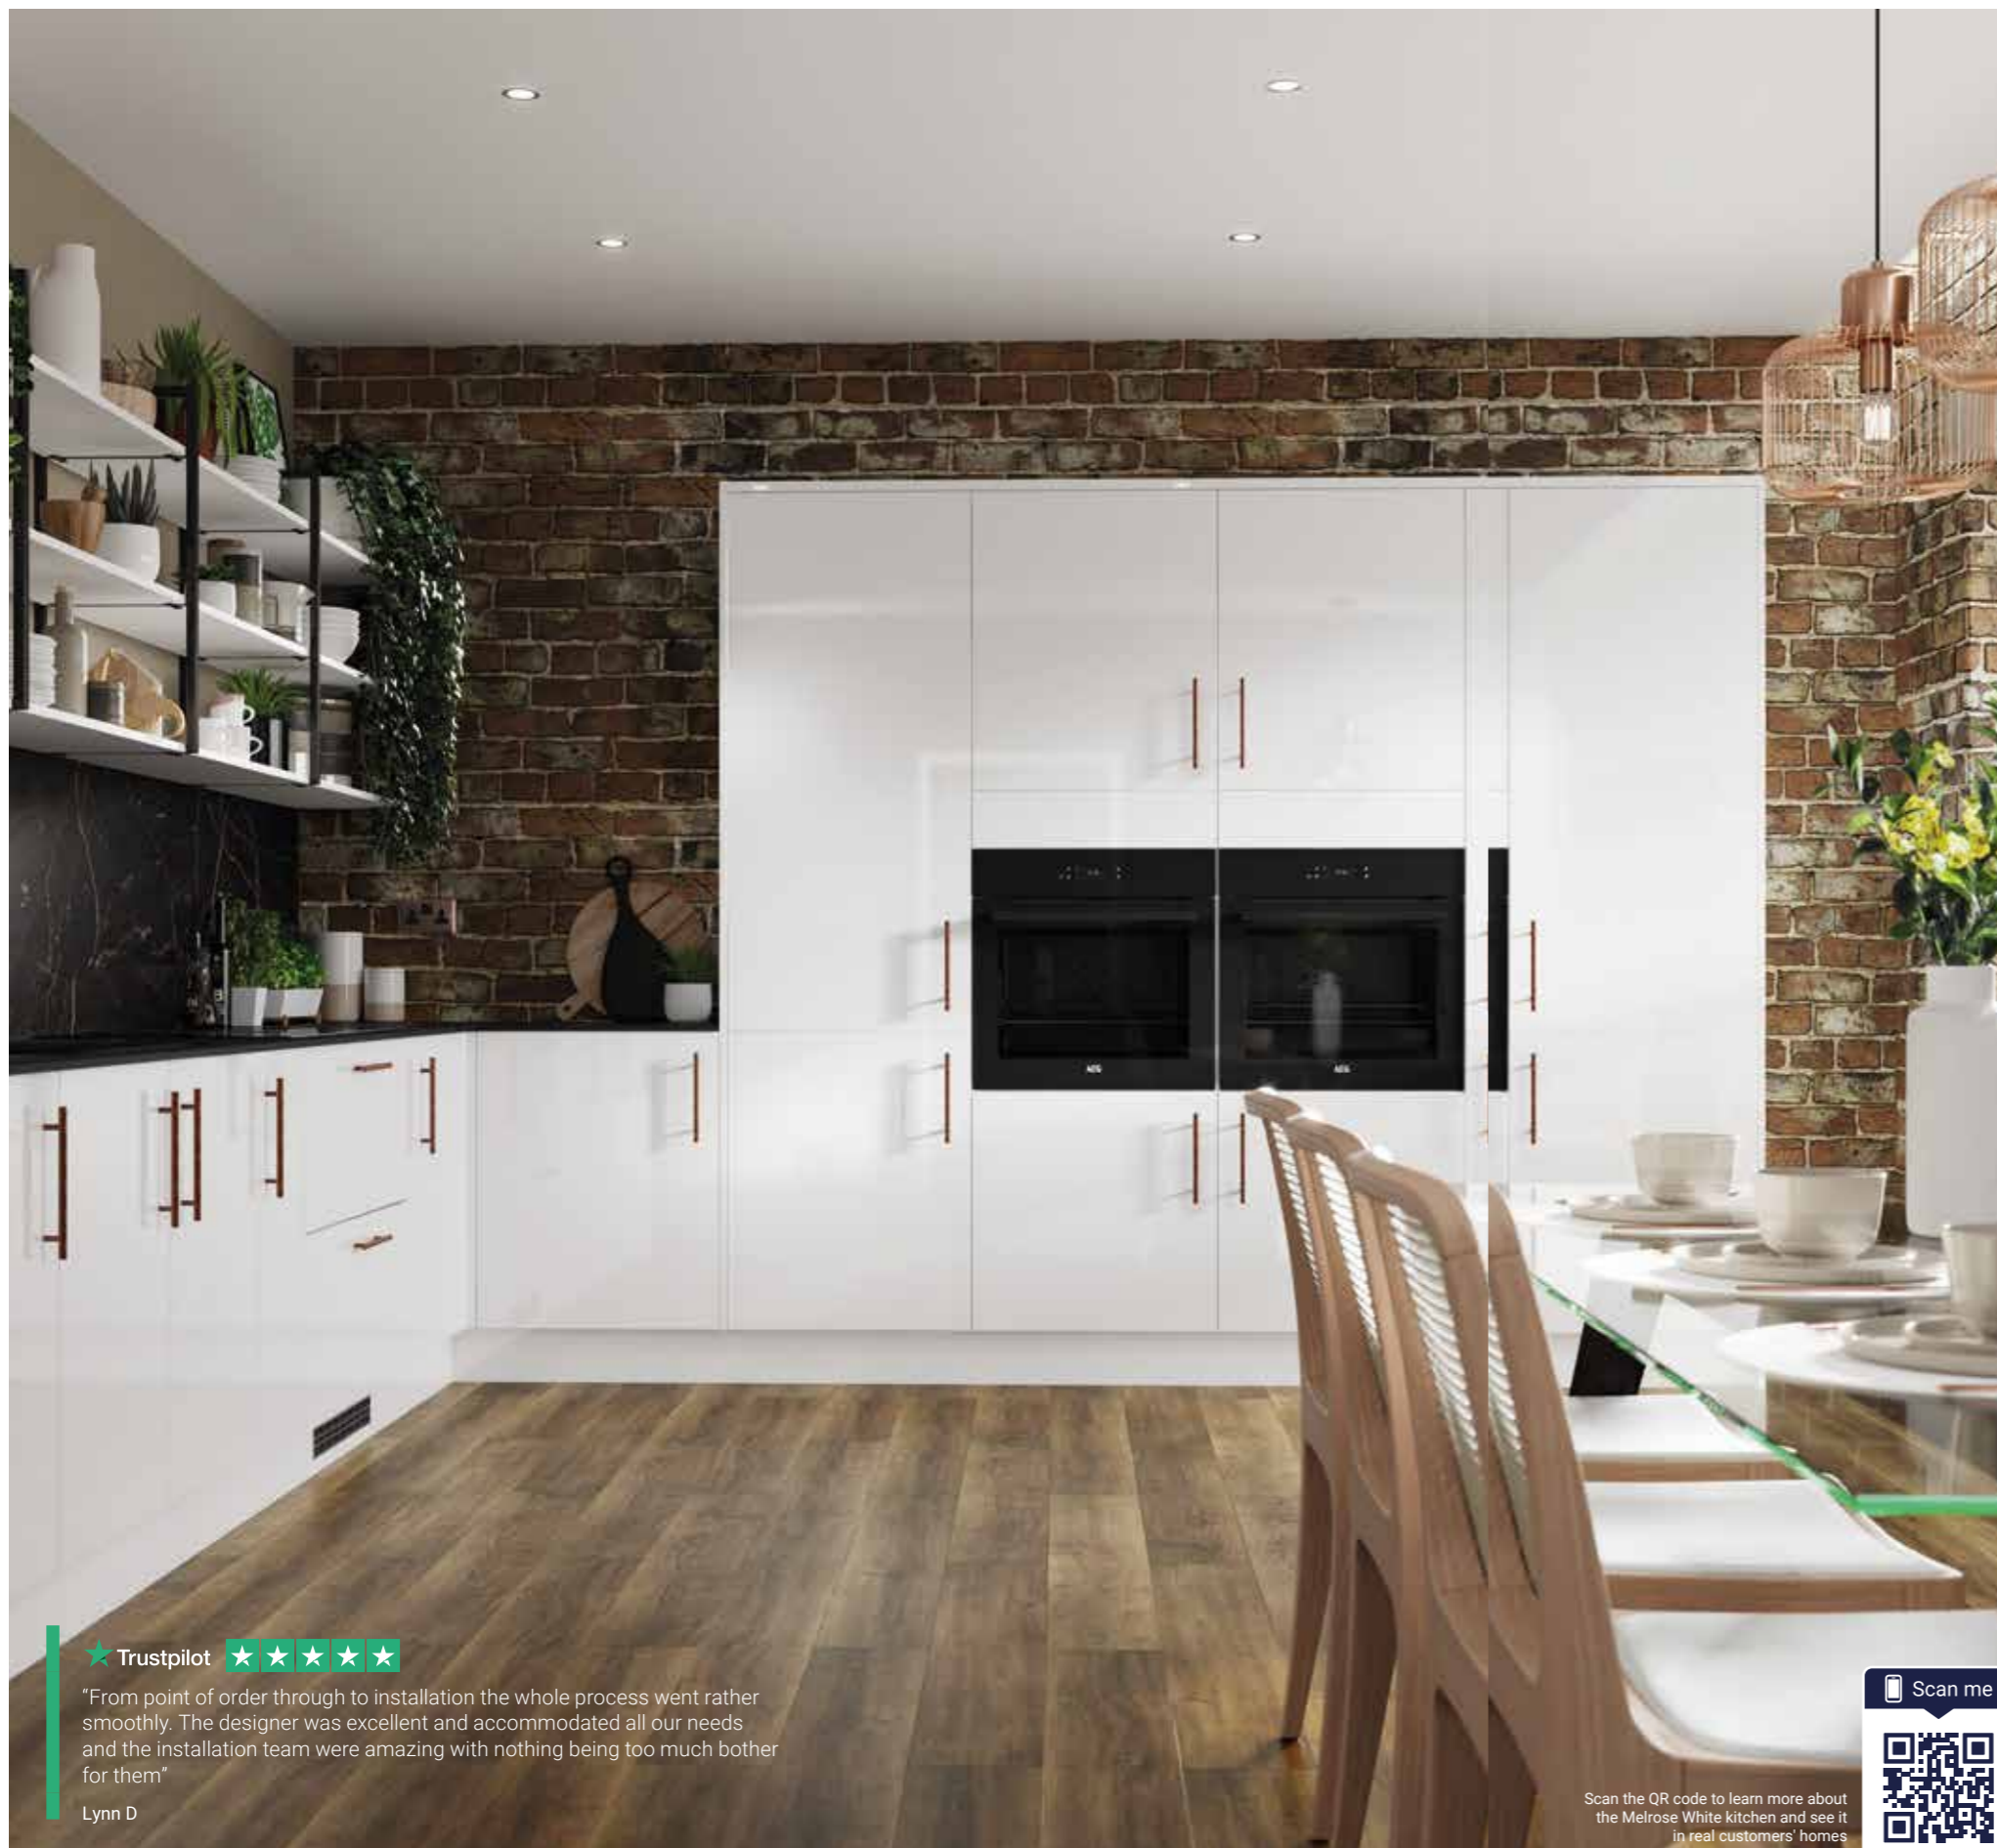

★ Trustpilot ★★★★★

"From point of order through to installation the whole process went rather smoothly. The designer was excellent and accommodated all our needs and the installation team were amazing with nothing being too much bother for them"

Lynn D

Scan me

Scan the QR code to learn more about the Melrose White kitchen and see it in real customers' homes