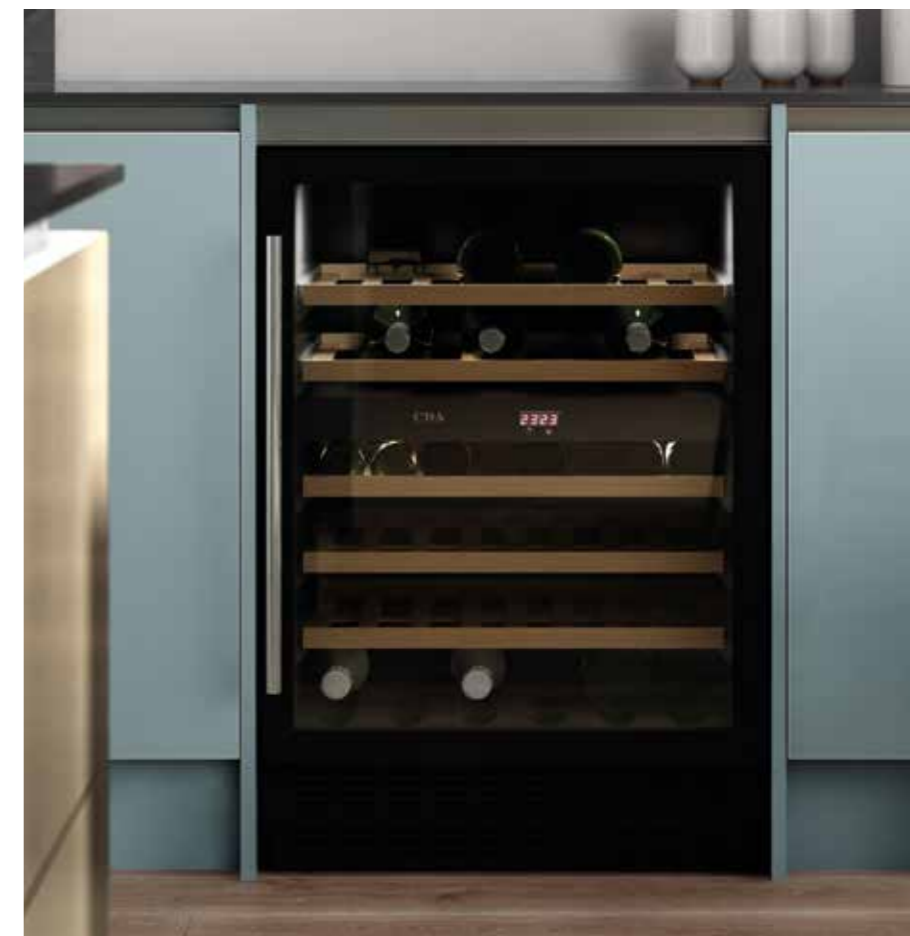

Intelliga Esker Azure

Esker Azure's high-shine finish has a mesmerising light transitioning effect, so it looks almost metallic. The bright blue acrylic brings a touch of the outside in, working beautifully with natural materials like wood and stone.

Finish: Gloss