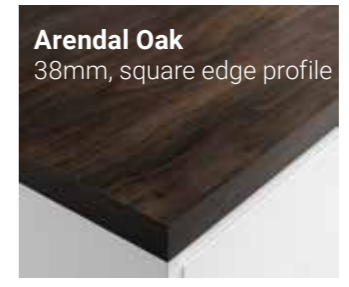

Wood effect laminate