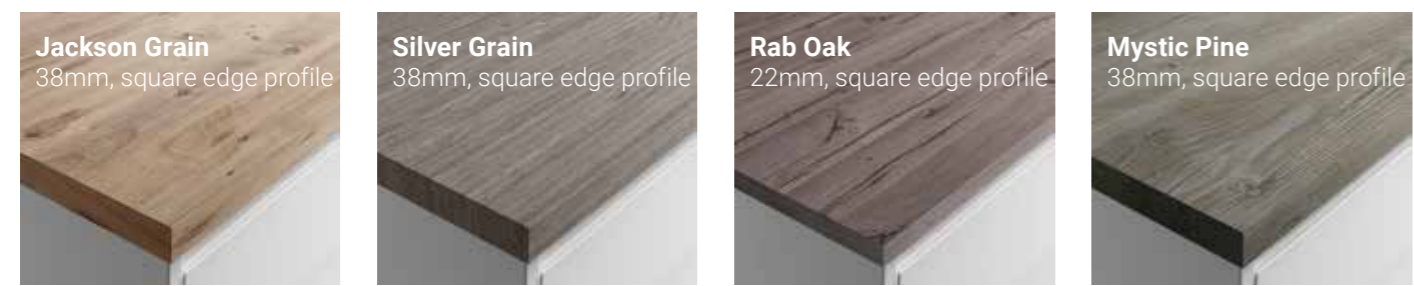

Wood effect laminate