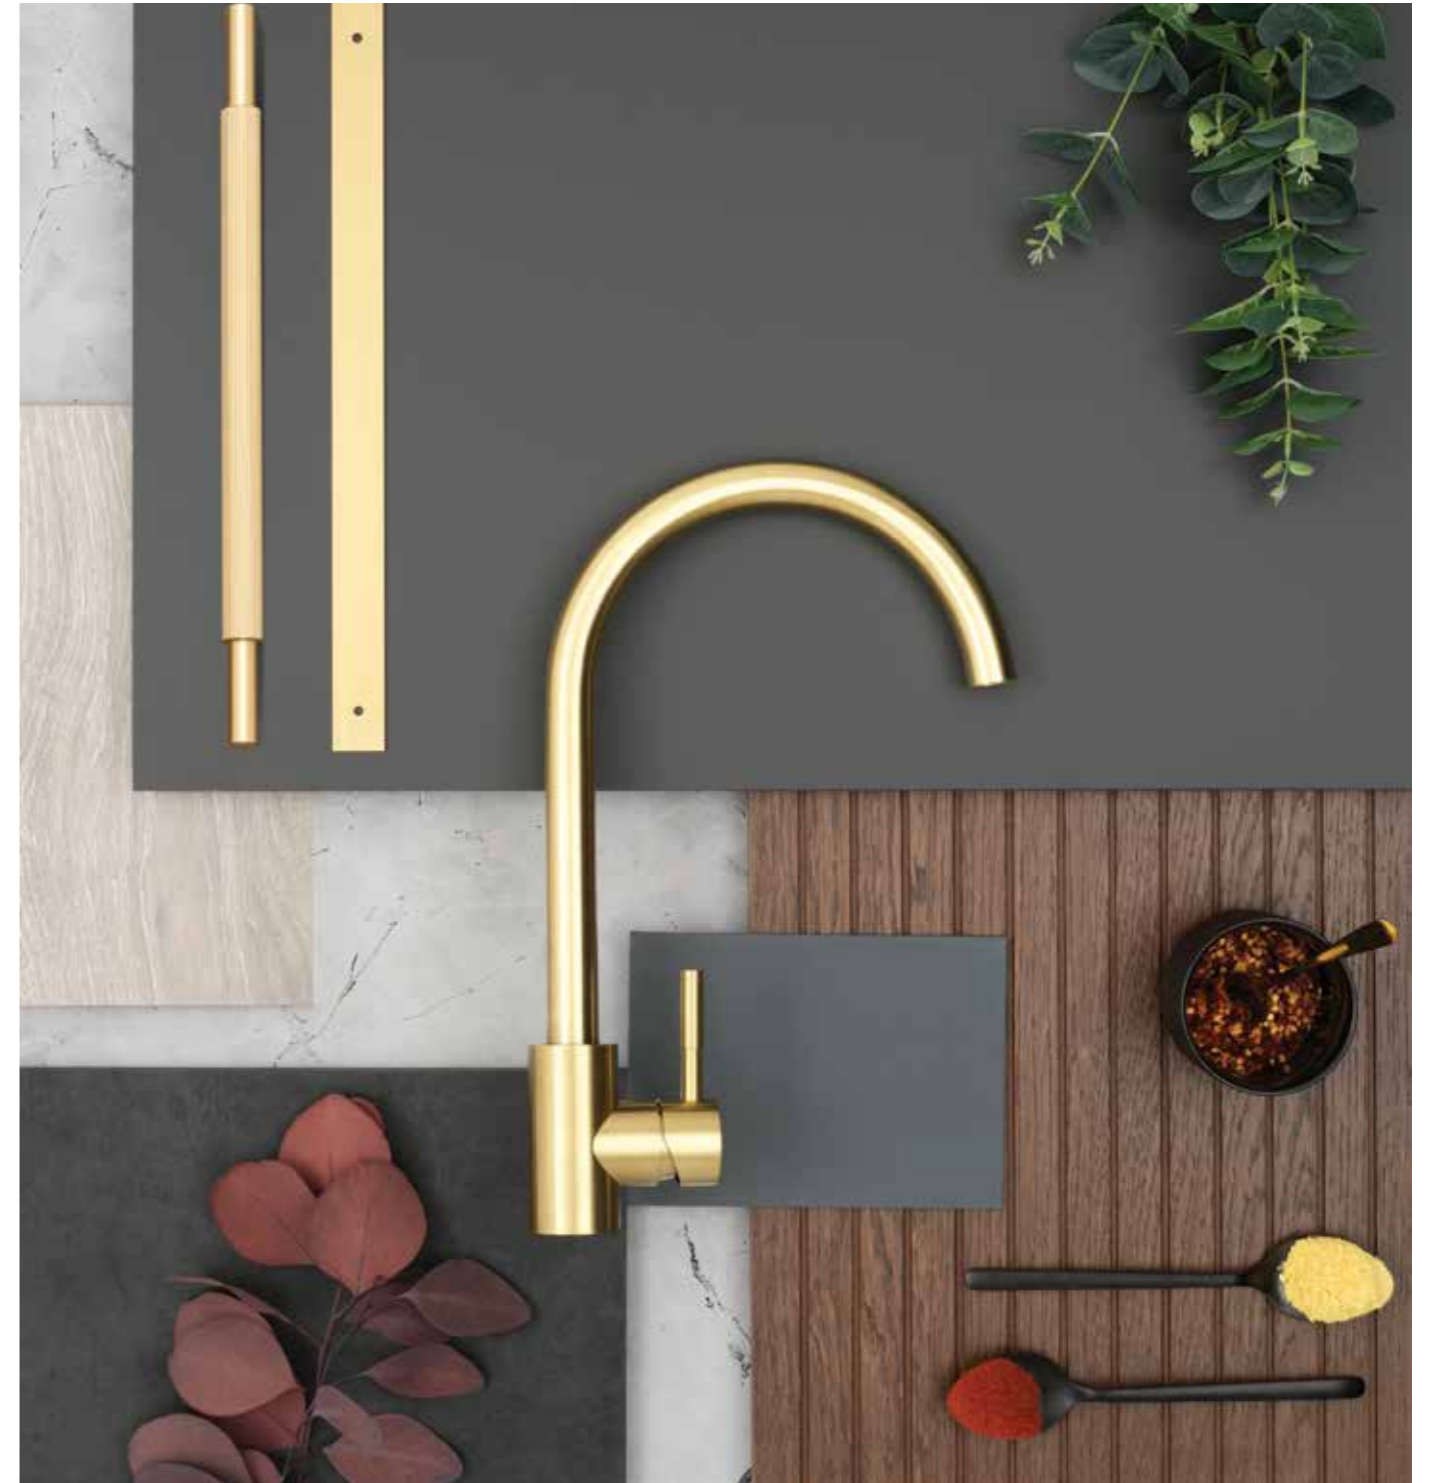

Melrose Carbon • Natura Dusk • Zenith Monocrete Worktop • **284286** Perugia Tap • **285334** Tahlia Bar Handle (with backplate **285343**) • **122331** Wickes Tough & Washable Matt Emulsion - No.240 Urban Nights • **148268** Arreton Light Grey Oak Flooring