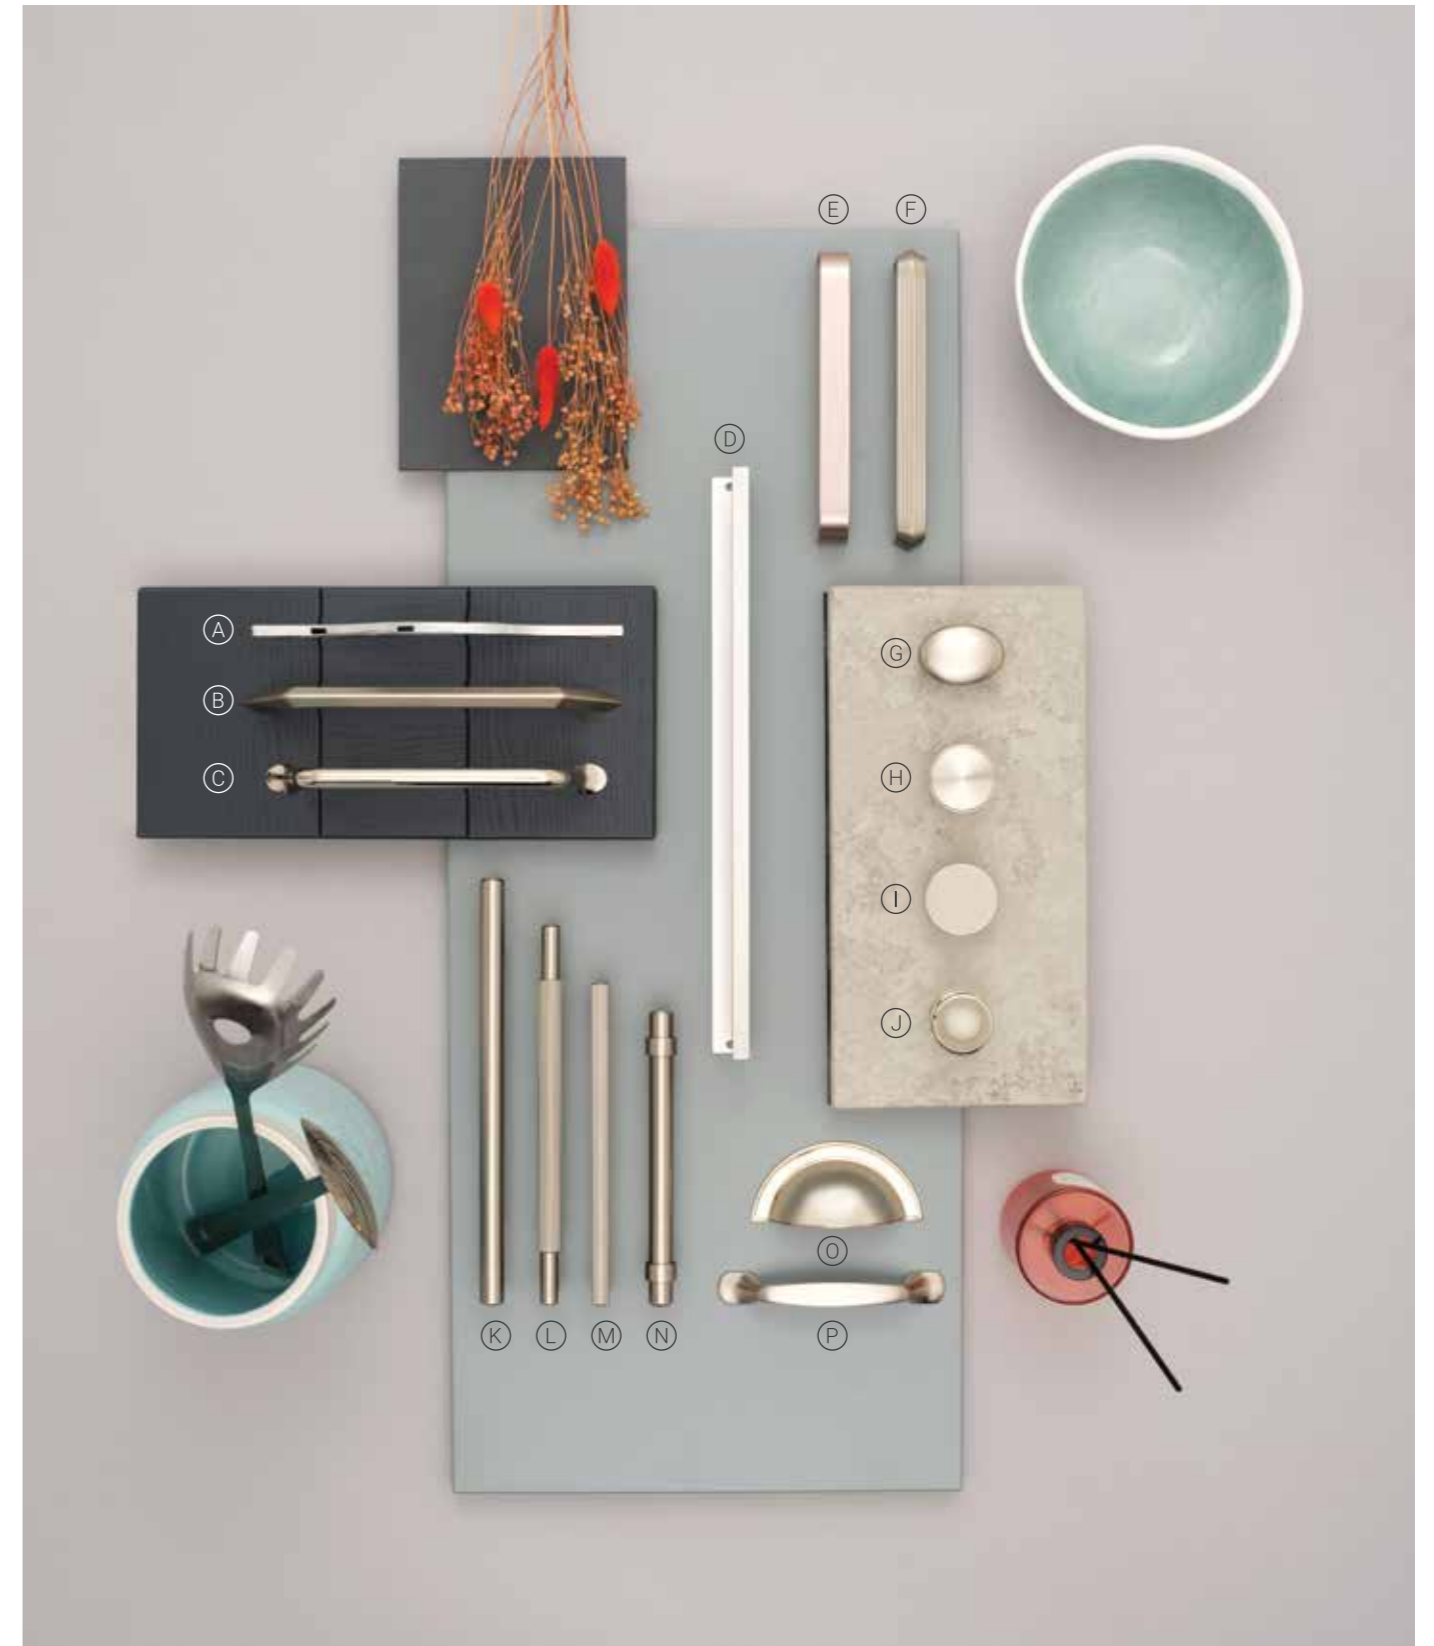

Compact laminate available in 12.5mm

Compact worktops are super slim, super tough and 100% waterproof, so they look and perform like stone or ceramic without the long and expensive fitting process.

Laminate

In wood, stone, quartz and marble effects, laminate worktops are a great way to create a realistic finish at an affordable price point.

Wood effect laminate

Handles

Any of our slab or shaker doors can be paired with any of our handles, cups and knobs. Your choice of handle can influence the style of your kitchen, whether traditional or contemporary.

Silver toned handles

- (A) 105697 Wave Bar Handle 160mm (also available in 288mm 105698)
- (B) 231855 Walton Geometric Handle 192mm
- (C) 258120 Ambrose Strap Handle 160mm
- (D) 285324 Vida Profile Handle 360mm (also available in 160mm 285321)
- (E) 231861 Benington Handle 160mm
- (F) 285325 Margo Handle 170mm (also available in 330mm 285327)
- (G) 114067 Piera Oval Knob 35mm
- (H) 285336 Tahlia Knob 38mm
- (I) 263615 Como Knob Handle 25mm
- (J) 258119 Ambrose Knob & Plate 32mm
- (K) 114060 Adeline Keyhole Bar Handle (also available in 128mm 114059)
- (L) 285330 Tahlia Bar Handle 214mm (also available in 340mm 285333 and with optional backplates 230mm 285339, 358mm 285342)
- (M) 231865 Dalston Textured Bar Handle 160mm (also available in 256mm 231866)
- (N) 114054 Celia Ringed Bar Handle 128mm (also available in 192mm 114053)
- (O) 258118 Ambrose Cup Handle 64mm
- (P) 114066 Florence Strap Handle 96mm