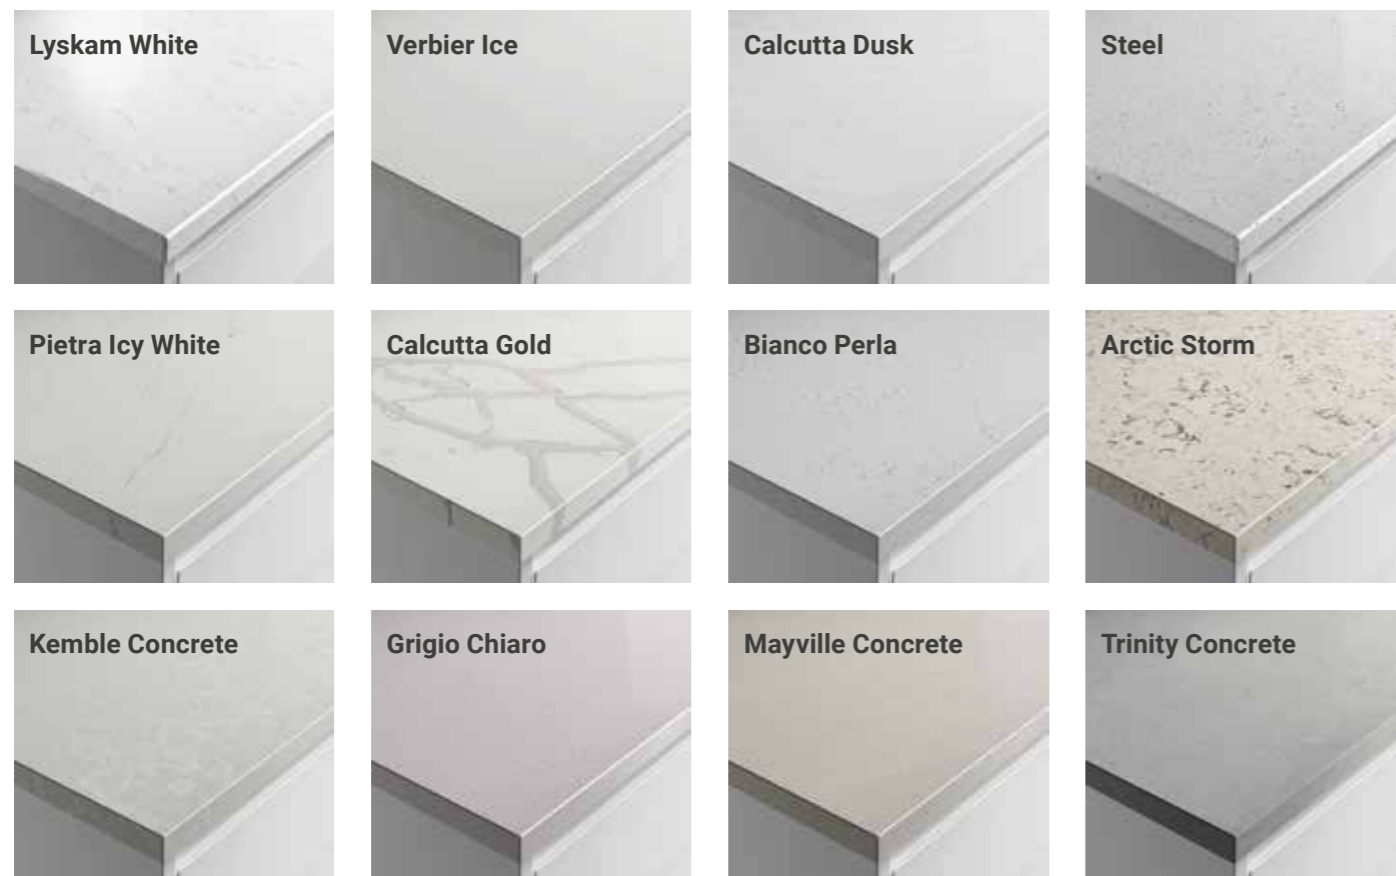

New Dekton available in 30mm

Dekton ultra compact worktops are resistant to heat, scratches and stains as well as being easy to clean. With a variety of striking decors that imitate natural minerals, Dekton worktops are a popular choice for any kitchen.

Corian® available in 37mm

A 12mm solid surface material made from one third acrylic resin and two thirds natural minerals that sits on a moisture resistant 25mm MDF subframe.

Granite available in 30mm

Granite is exceptionally hard and unique, with no two pieces alike. However, it's naturally porous and requires continuous sealing

Quartz[®] available in 20mm and 30mm

An engineered stone made from 93% quartz and 7% polymer resin, to give consistent colour and finish which is retained over the years with minimal upkeep.

Silestone® Quartz® available in 20mm and 30mm

Creates the look and feel of granite but provides a more solid colour, with options for mirror flecks, natural stone and concrete effects.

Ultra HD Quartz

New

Ultra HD quartz combines the quality and technology of quartz but with the benefit of a high definition patterned surface, that replicates the intricate veining of natural stone to create a striking appearance that can be consistent across both worktops and splashbacks.