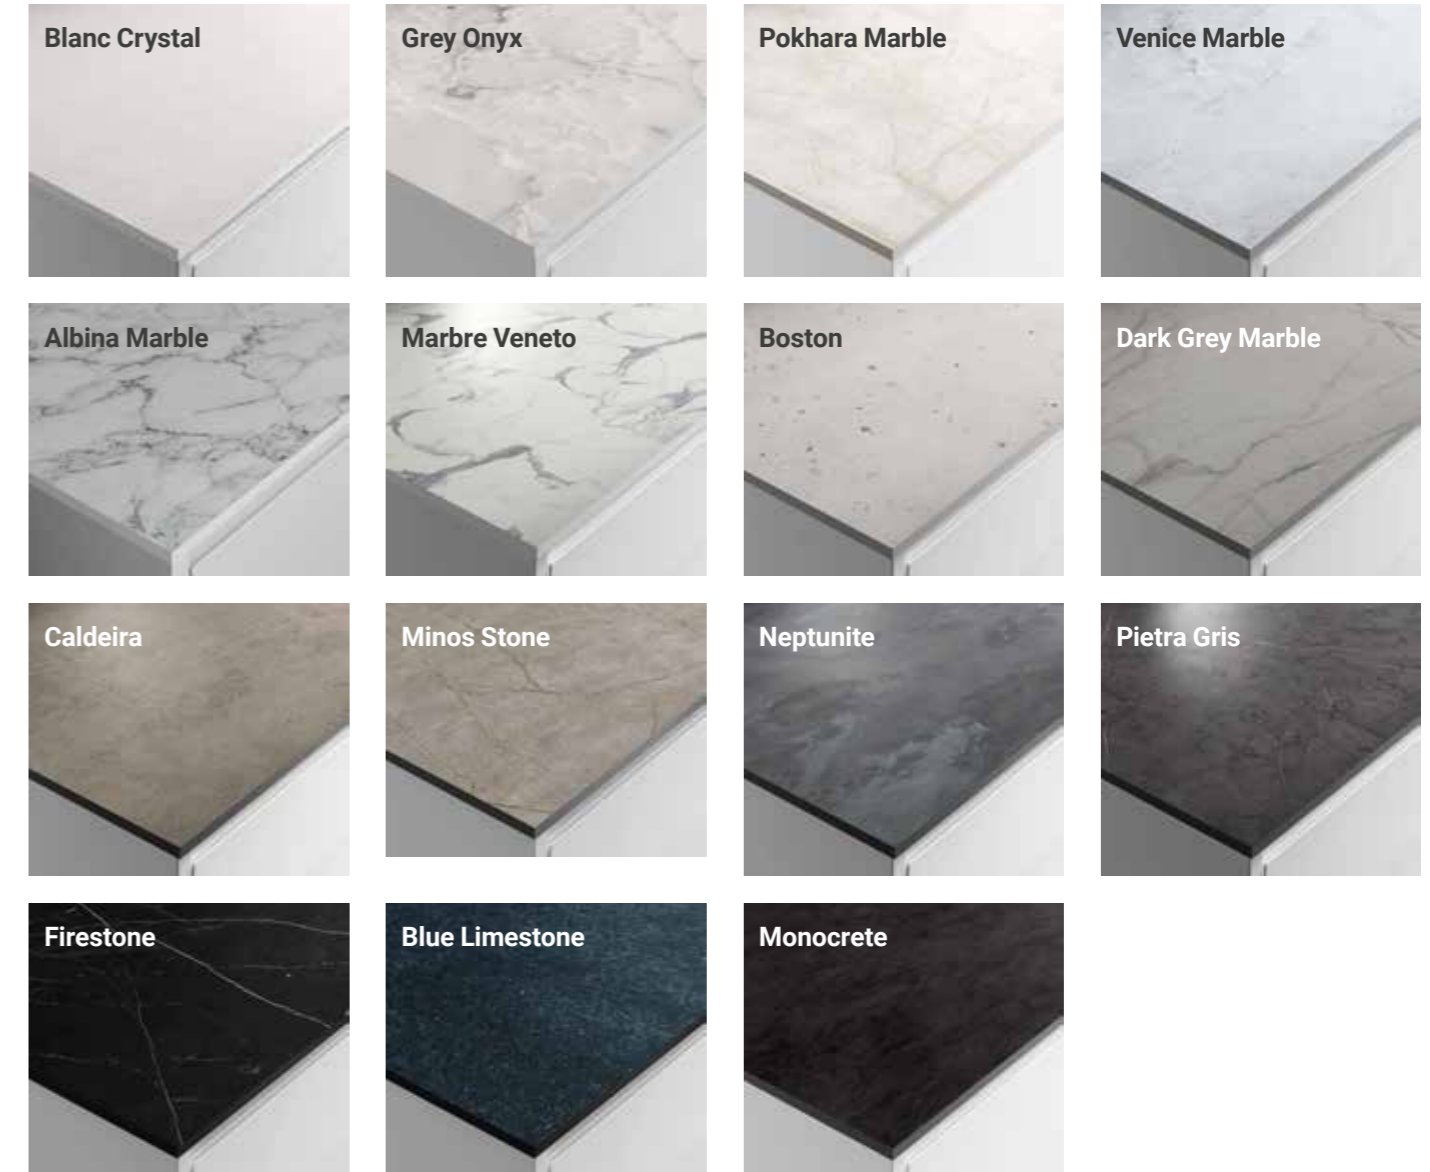

Compact laminate available in 12.5mm

Compact worktops are super slim, super tough and 100% waterproof, so they look and perform like stone or ceramic without the long and expensive fitting process.