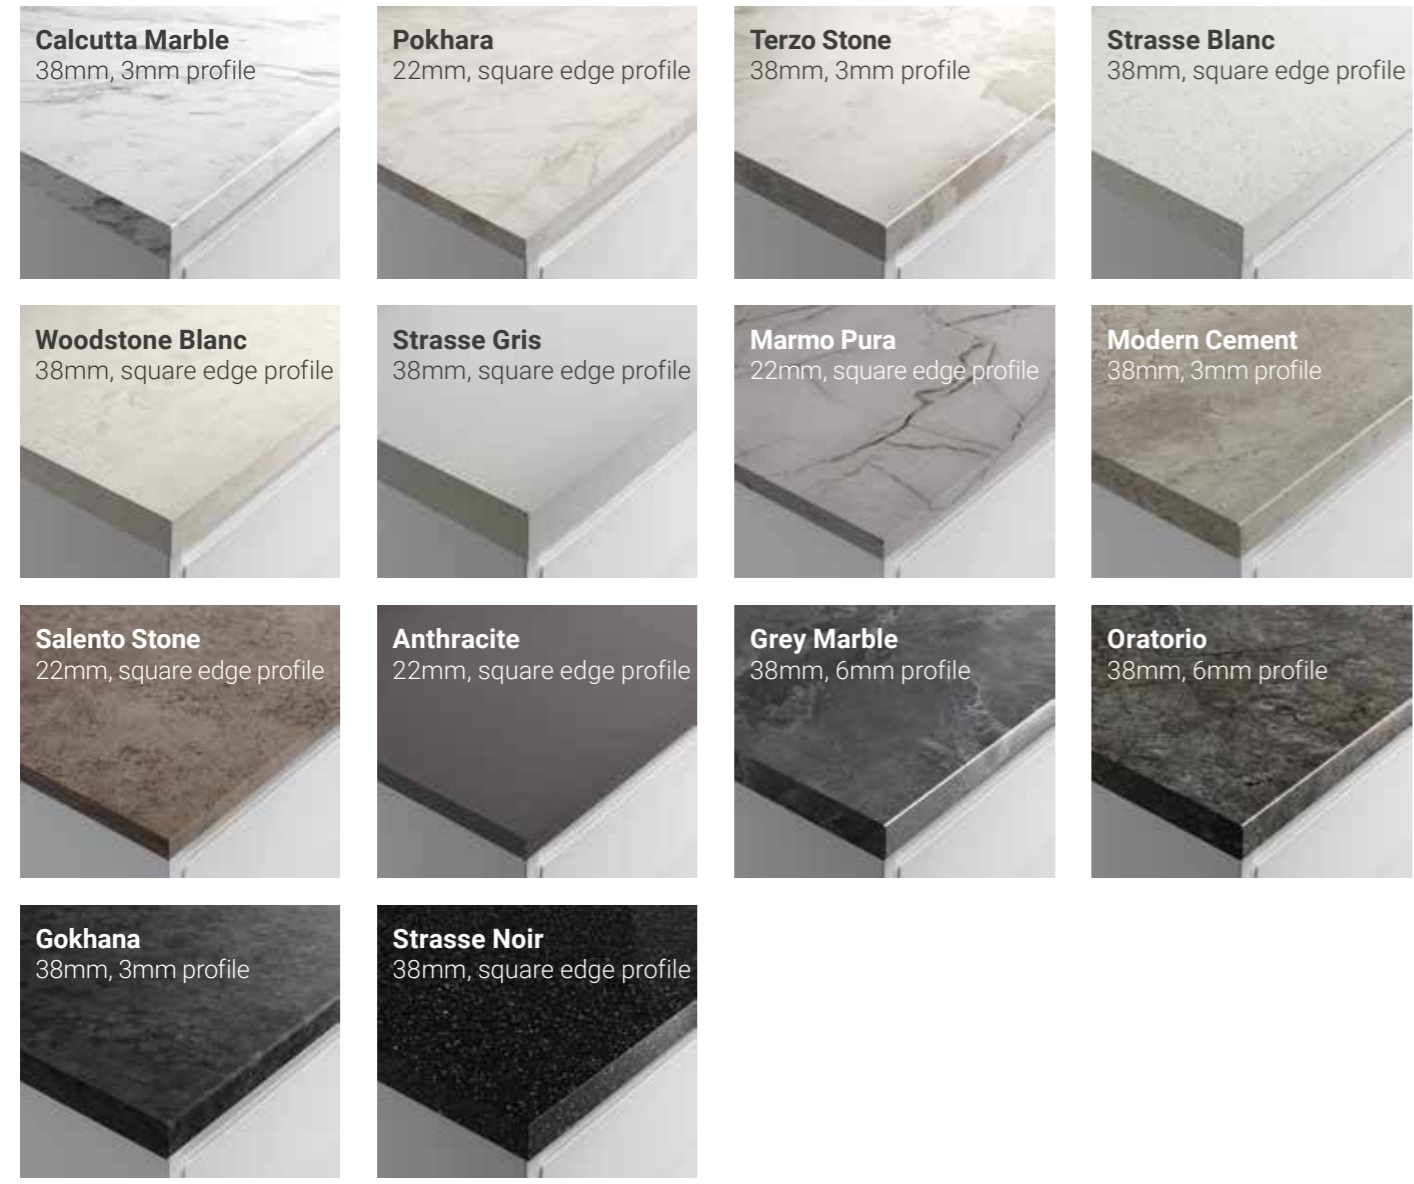

Laminate

In wood, stone, quartz and marble effects, laminate worktops are a great way to create a realistic finish at an affordable price point.