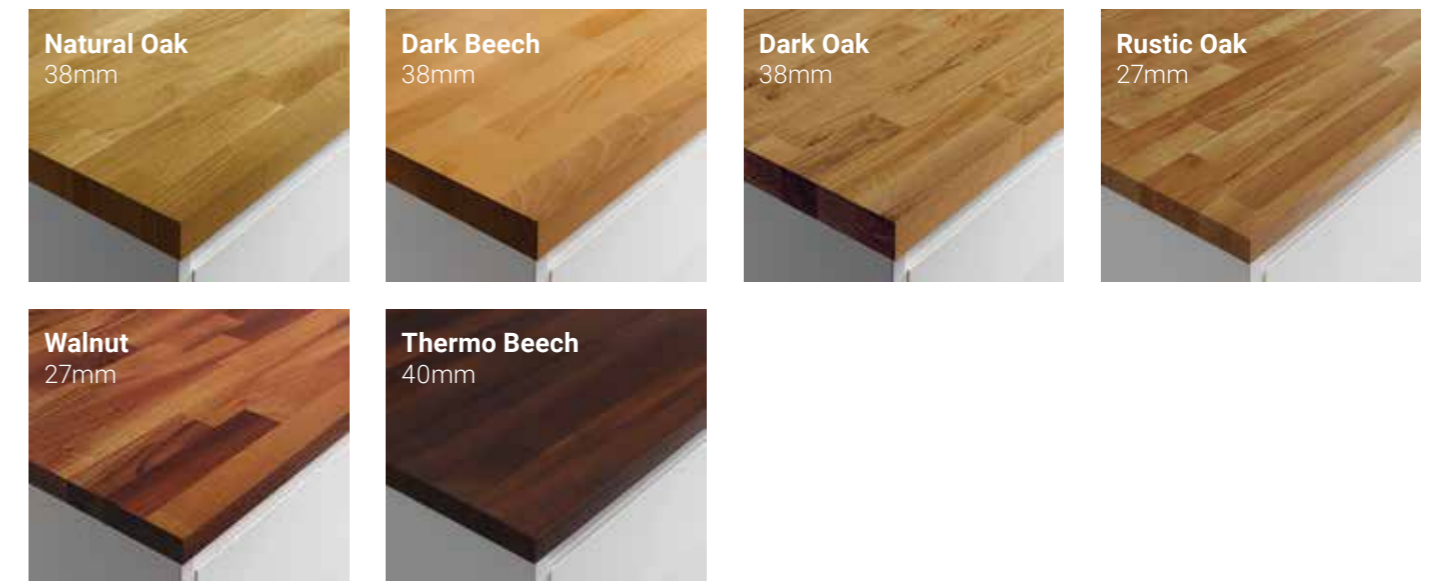

Quartz[®] available in 20mm and 30mm

An engineered stone made from 93% quartz and 7% polymer resin, to give consistent colour and finish which is retained over the years with minimal upkeep.

Silestone® Quartz® available in 20mm and 30mm

Creates the look and feel of granite but provides a more solid colour, with options for mirror flecks, natural stone and concrete effects.

Ultra HD Quartz

New

Ultra HD quartz combines the quality and technology of quartz but with the benefit of a high definition patterned surface, that replicates the intricate veining of natural stone to create a striking appearance that can be consistent across both worktops and splashbacks.

Solid timber

Hardwood staves joined, oiled, and finished with antibacterial, water-repellent and smooth finish.

Maia® available in 28mm

Maia® worksurfaces offer style, durability, and innovation as a cost-effective alternative to natural stone. They boast a silky-smooth finish and seamless joints for a luxurious finish.