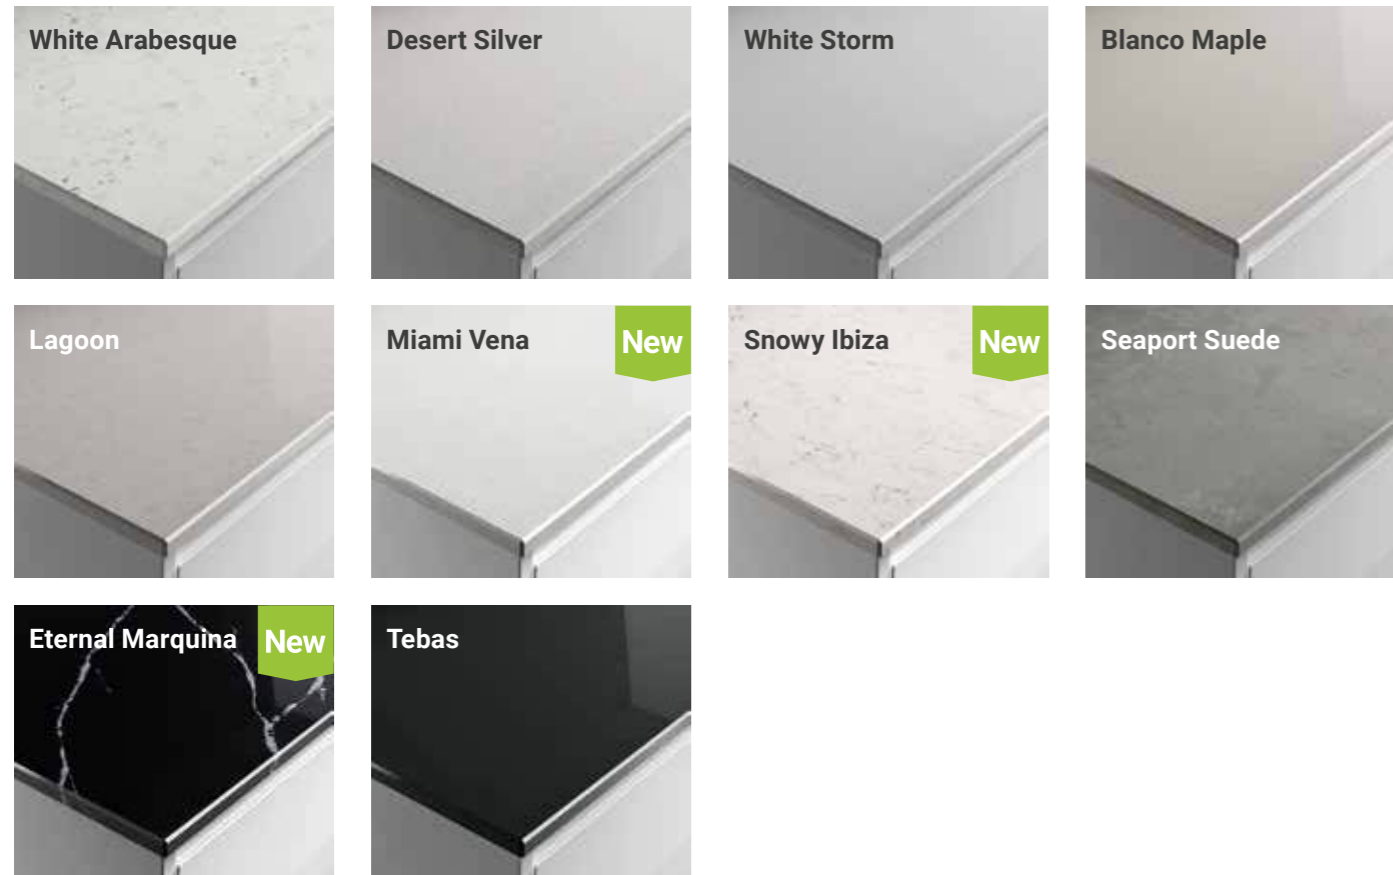

Silestone® Quartz® available in 20mm and 30mm

Creates the look and feel of granite but provides a more solid colour, with options for mirror flecks, natural stone and concrete effects.