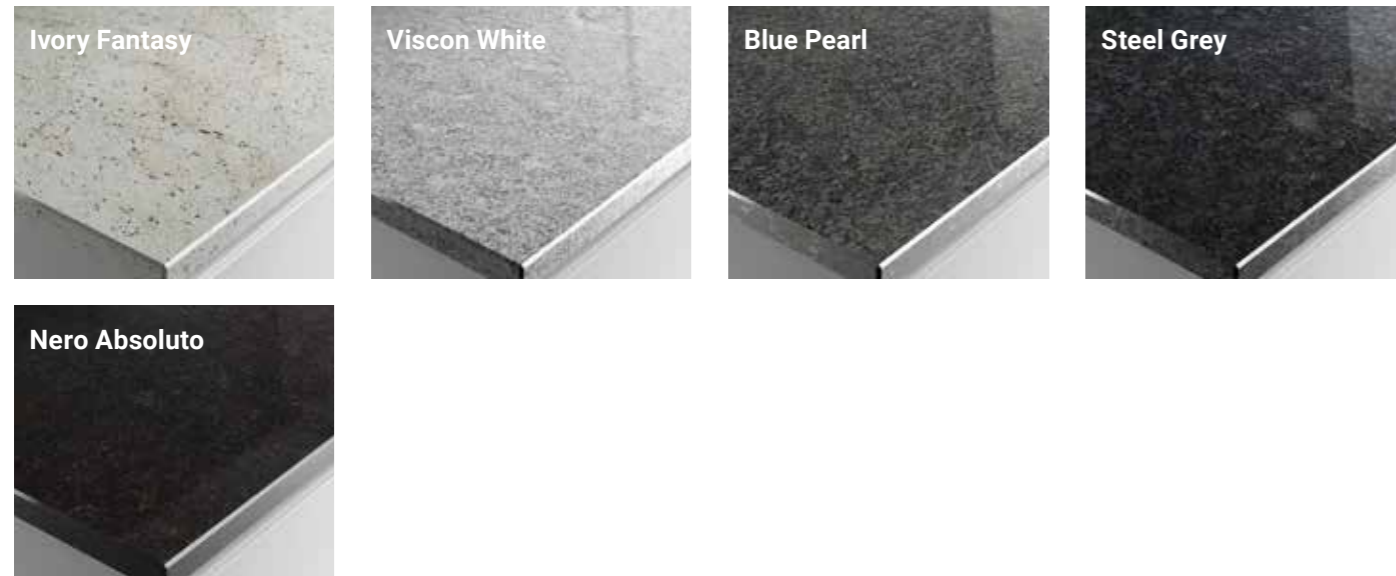

Granite available in 30mm

Granite is exceptionally hard and unique, with no two pieces alike. However, it's naturally porous and requires continuous sealing