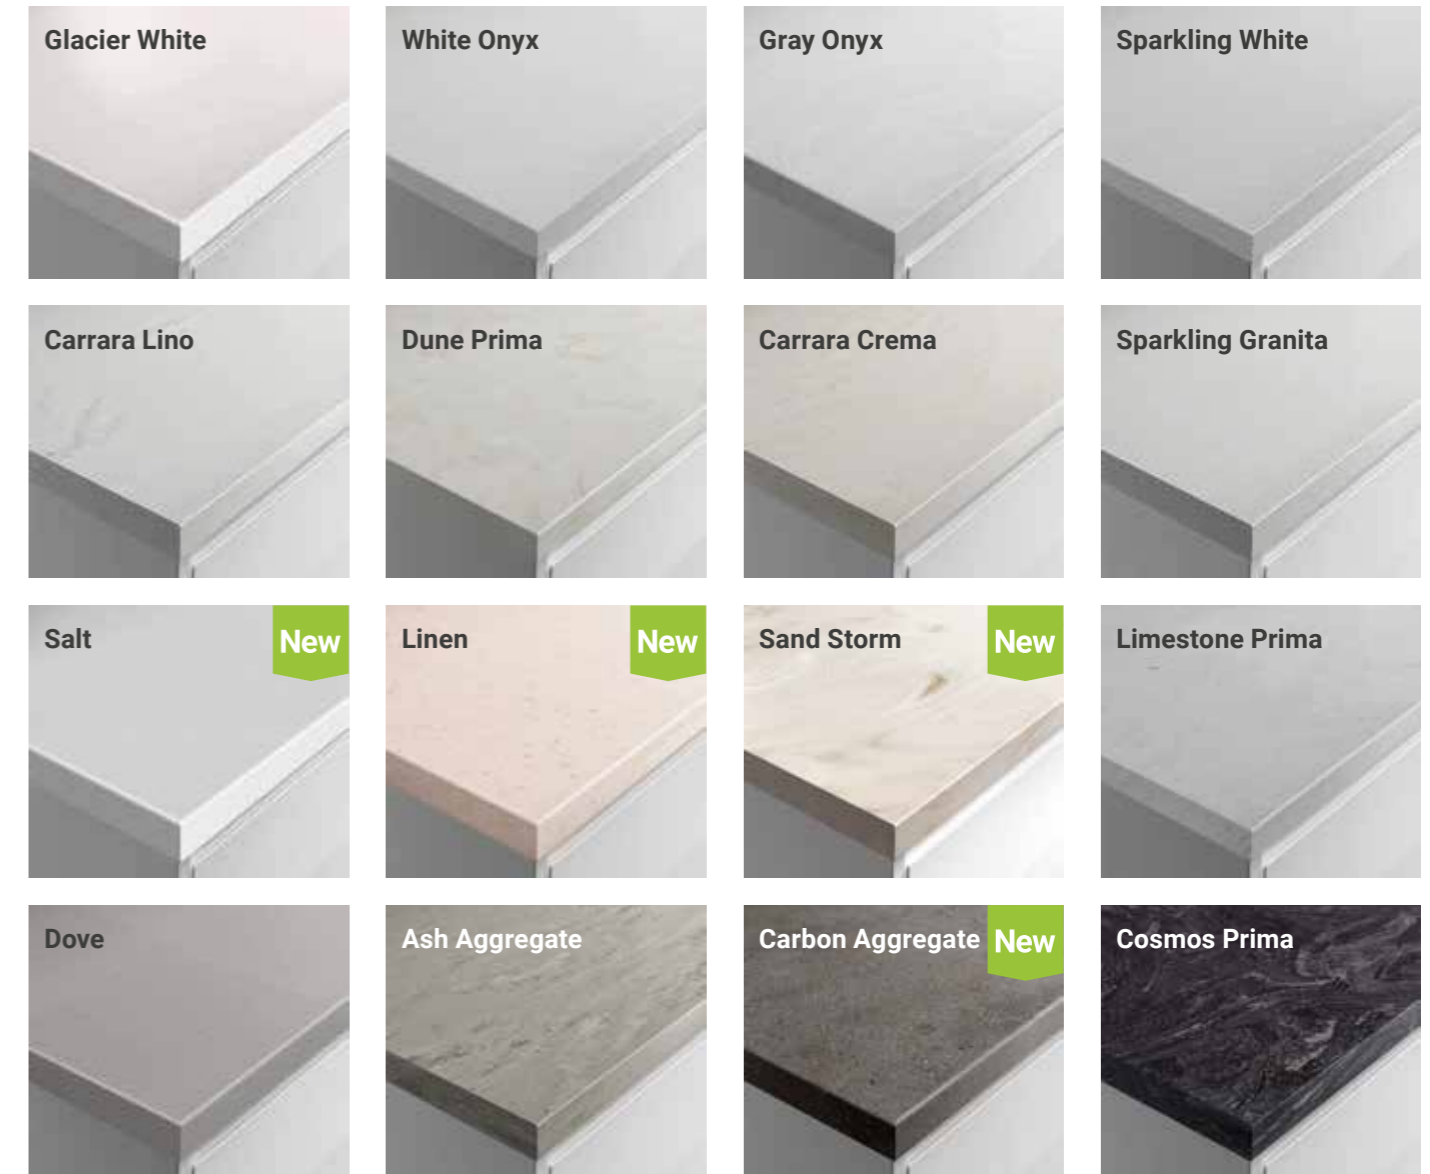

Corian® available in 37mm

A 12mm solid surface material made from one third acrylic resin and two thirds natural minerals that sits on a moisture resistant 25mm MDF subframe.