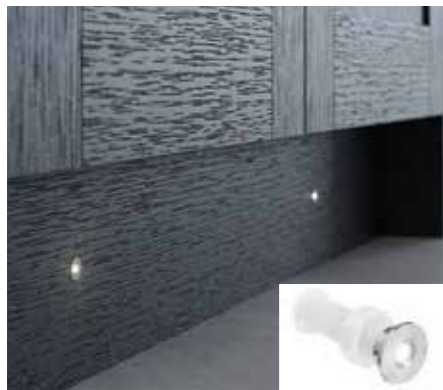

Plinth Lighting & Profiles

Iris Natural White Plinth Kit with Driver 266113

4 light kit including driver
Ideal for a large range of kitchen styles
Fittings can be daisy chained together
Easy plug & play technology
Compatible with the Sensio Kinetic Switch and Single Colour Receiver