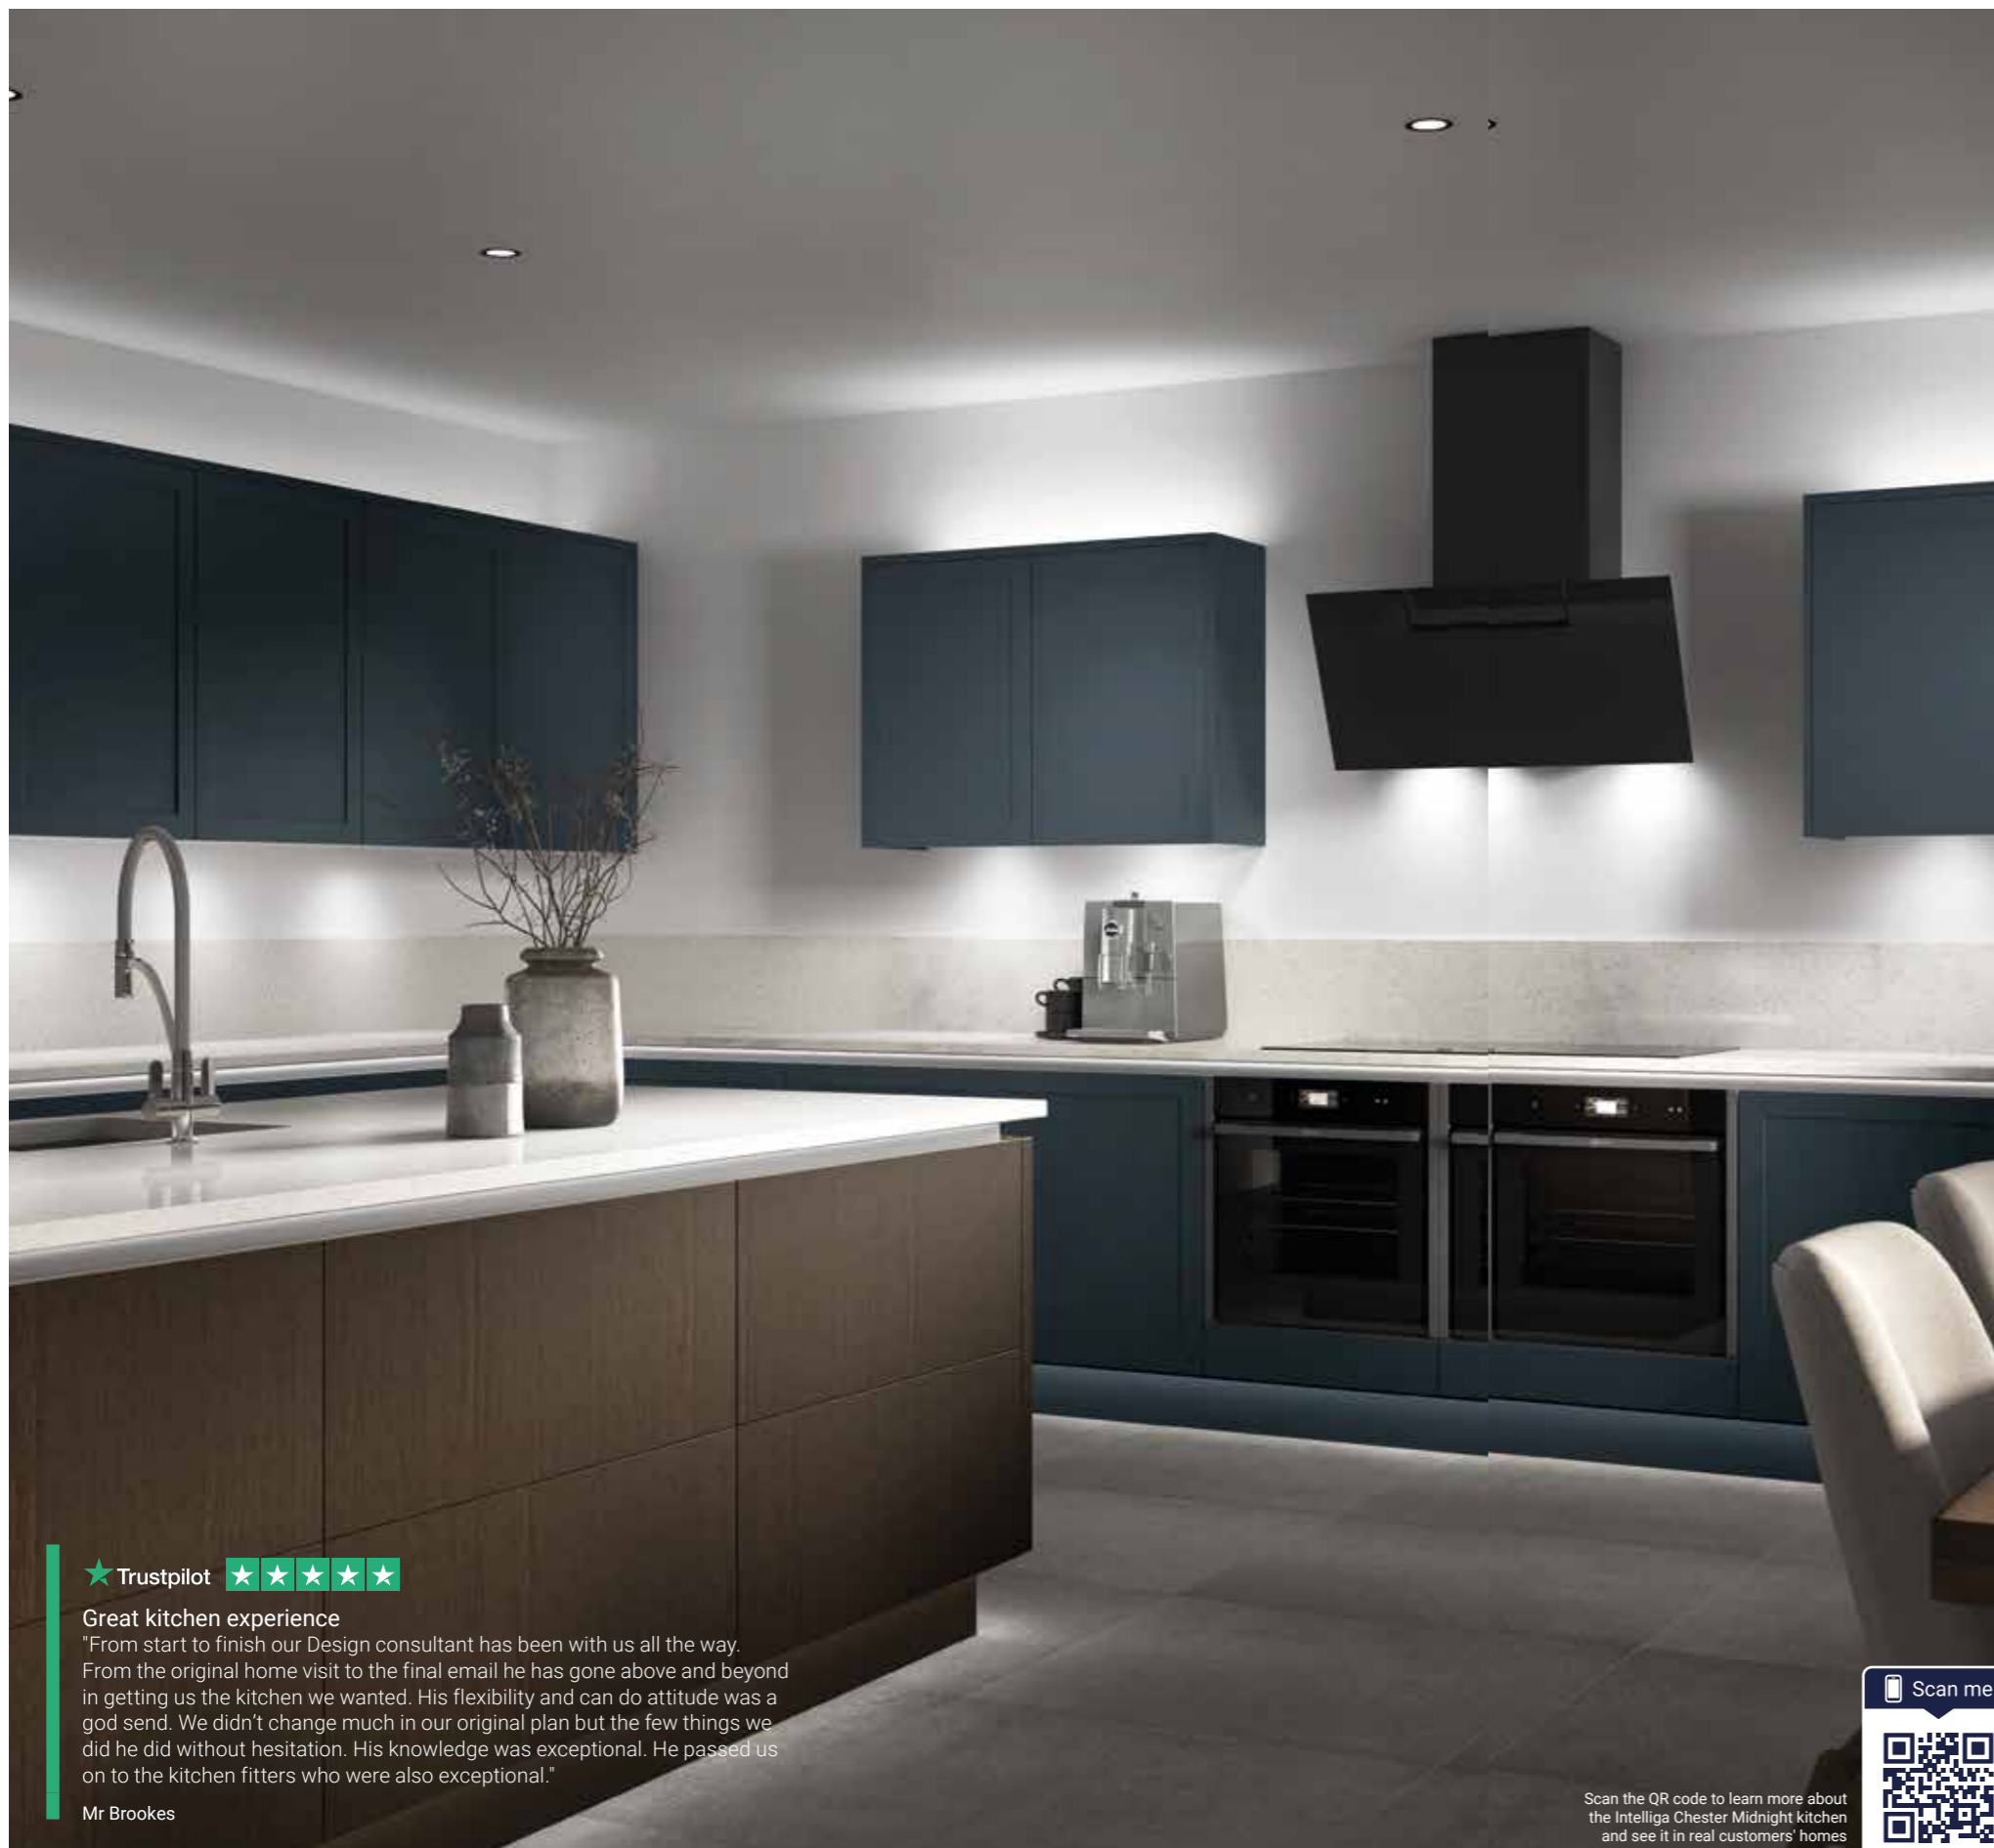

★ Trustpilot ★★★★★

Great kitchen experience

"From start to finish our Design consultant has been with us all the way. From the original home visit to the final email he has gone above and beyond in getting us the kitchen we wanted. His flexibility and can do attitude was a god send. We didn't change much in our original plan but the few things we did he did without hesitation. His knowledge was exceptional. He passed us on to the kitchen fitters who were also exceptional."

Mr Brookes

Scan the QR code to learn more about the Intelliga Chester Midnight kitchen and see it in real customers' homes

Scan me