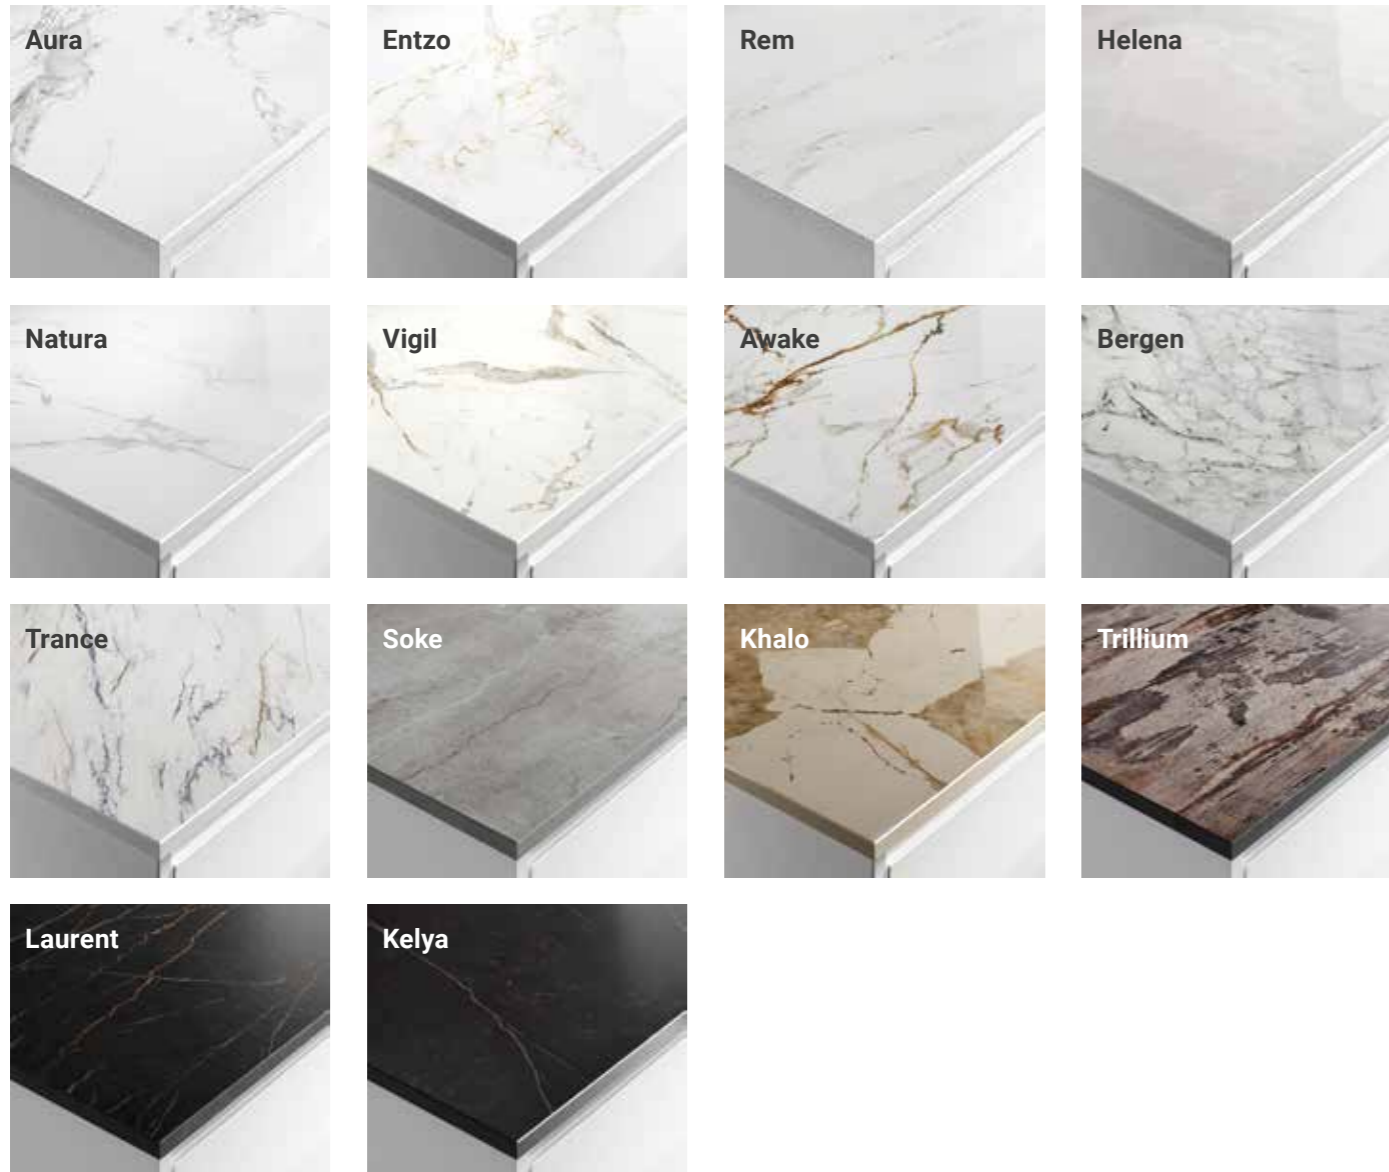

Follow us on social

Get the latest trends, inspiration and new ranges at your finger tips. We'd love to see your before and after kitchen projects, just tag us using

@wickes

Worktops

We have a worktop to suit every budget with a wide range of finishes to fit with any colour scheme. You'll be spoilt for choice.

New Dekton available in 30mm

Dekton ultra compact worktops are resistant to heat, scratches and stains as well as being easy to clean. With a variety of striking decors that imitate natural minerals, Dekton worktops are a popular choice for any kitchen.