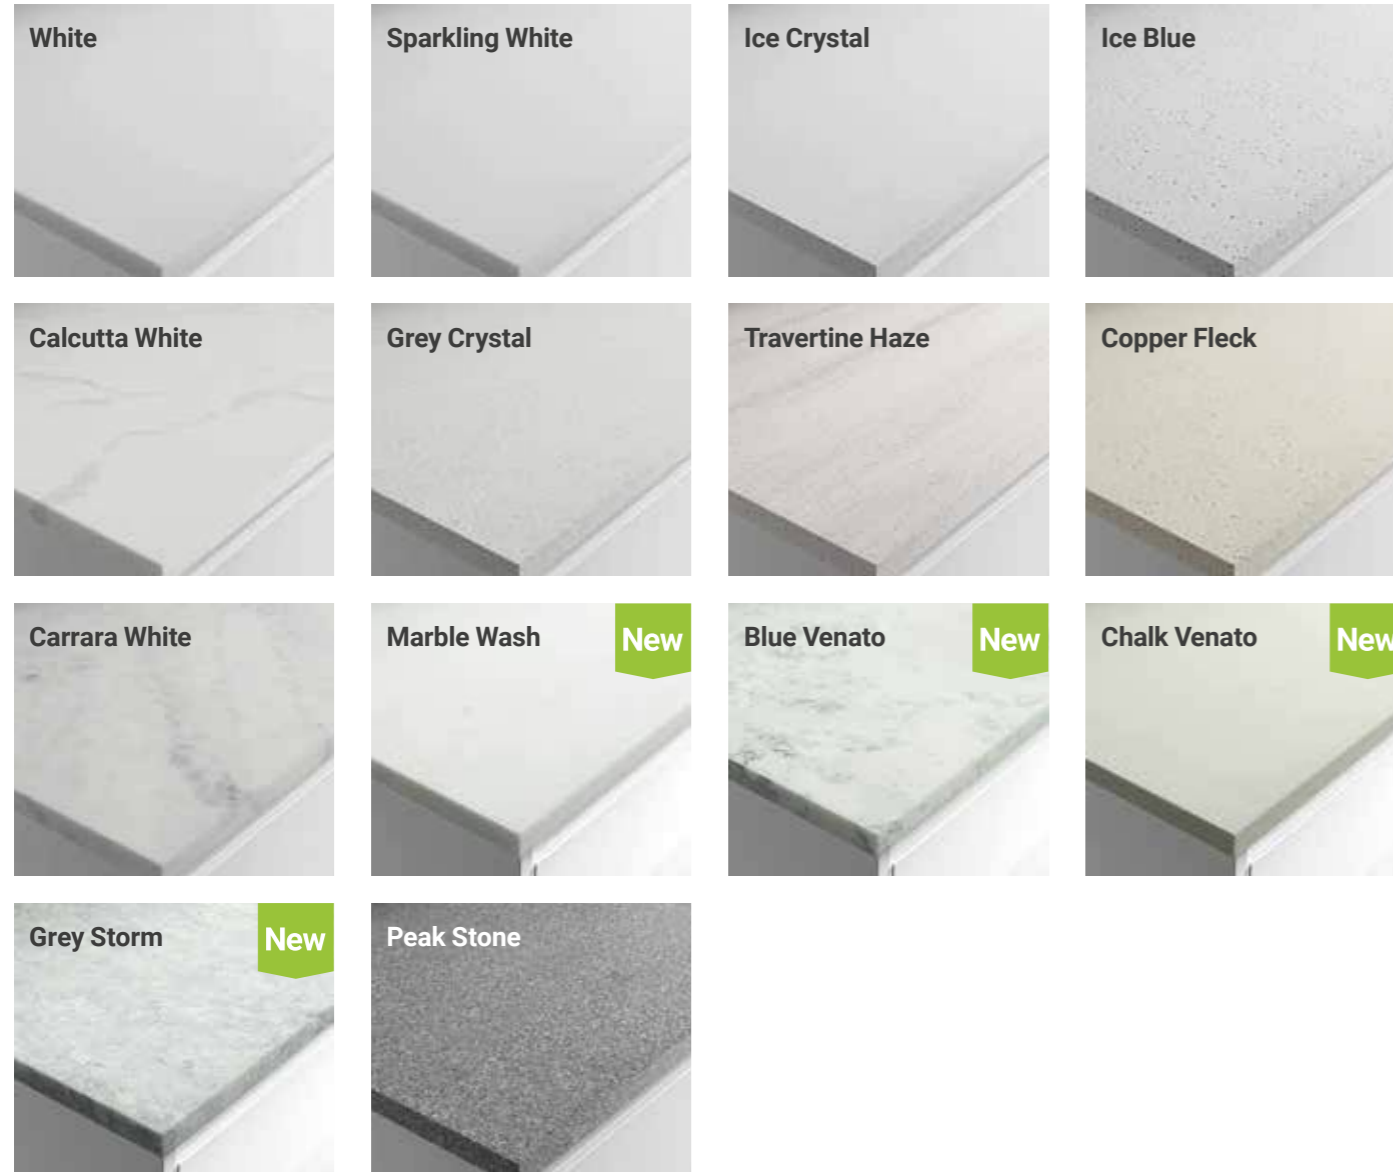

Solid timber

Hardwood staves joined, oiled, and finished with antibacterial, water-repellent and smooth finish.

Maia® available in 28mm

Maia® worksurfaces offer style, durability, and innovation as a cost-effective alternative to natural stone. They boast a silky-smooth finish and seamless joints for a luxurious finish.

Minerva® available in 25mm

Practical, solid, and 25mm thick with consistent colour throughout. Minerva offers a luxurious look, seamless joins, and complete design flexibility.

Metzo® available in 20mm

Practical, solid, 20mm thick with consistent colour, offering a luxurious look, seamless joins, and full design flexibility.