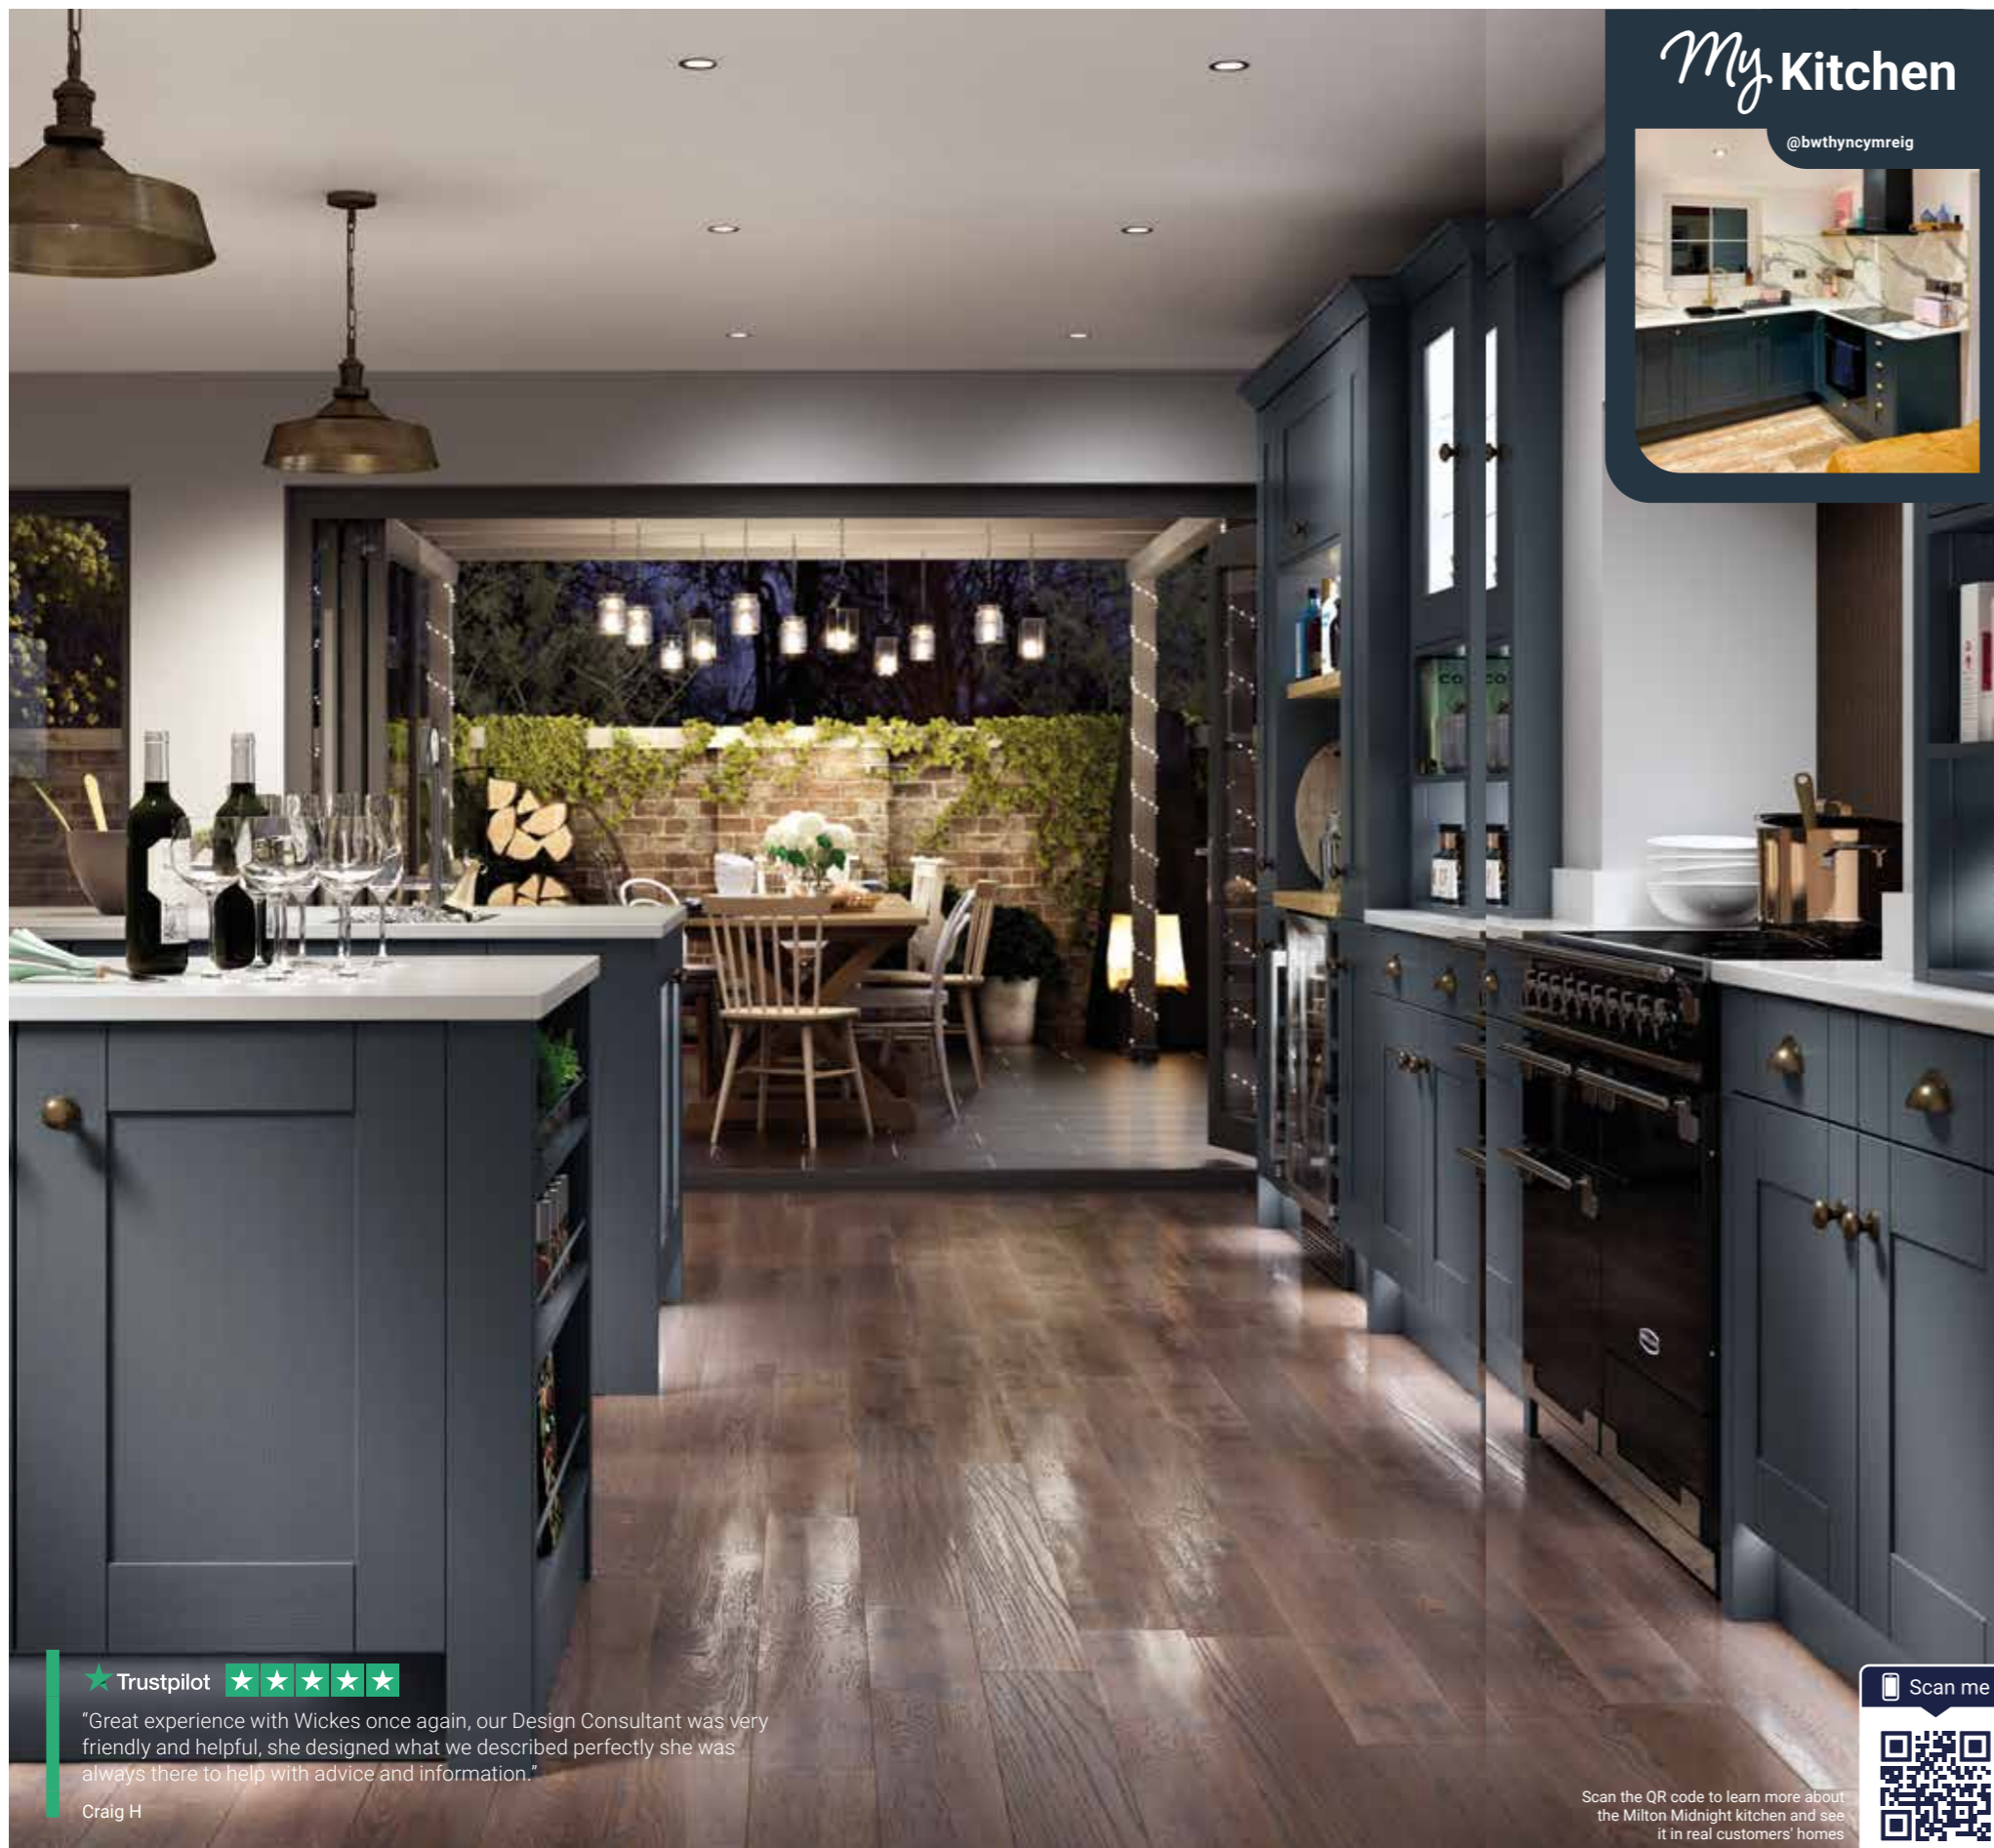

206542 - AEG Outline 90cm Island Chandelier Hood Chrome DLE0970M

My Kitchen
@bwthyncymreig

Shaker Milton Midnight

A subtle twist on contemporary dark kitchens, Milton Midnight has a rich navy colourway with deep charcoal undertones. Based on a traditional shaker style, it has the charming effect of natural timber and the strength of man-made materials.