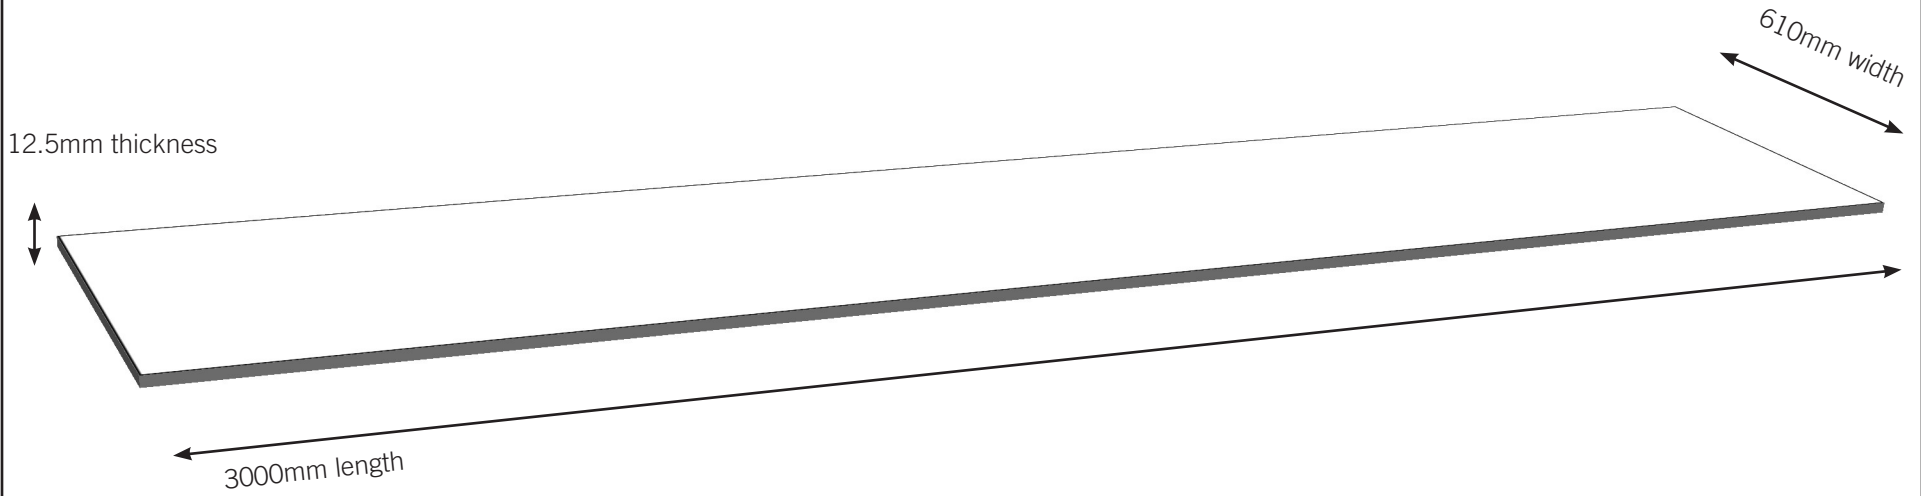

## Features and Benefits

- 12.5mm thick
- Super tough
- Waterproof
- Solid core laminate with through-colour
- Cut, shape and refinish with no need for edging

## Specification

Length	3000mm
Width	610mm
Depth	12.5mm
Max Weight*	36kg
Product Type	Zenith Worktop

\*Maximum weight is calculated based on maximum worktop length. Worktop length can vary between 3020mm and 3070mm.