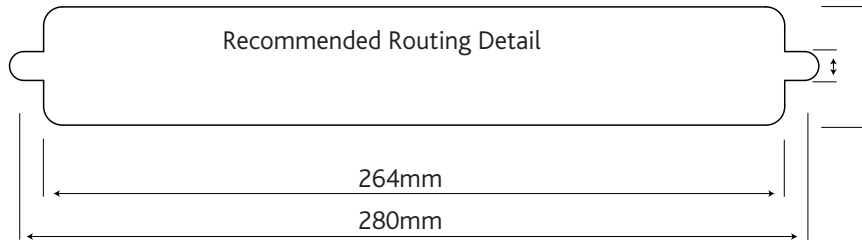

Nu Mail Edge Letterplate

Midrail Sleeve Set
20mm-80mm

Fixing Screws Provided