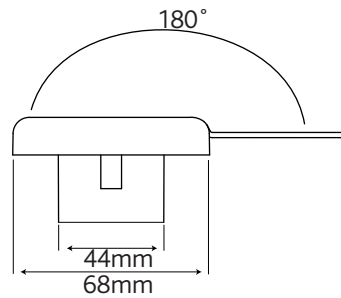

Nu Mail Edge Letterplate

Midrail Sleeve Set
20mm-80mm

Fixing Screws Provided