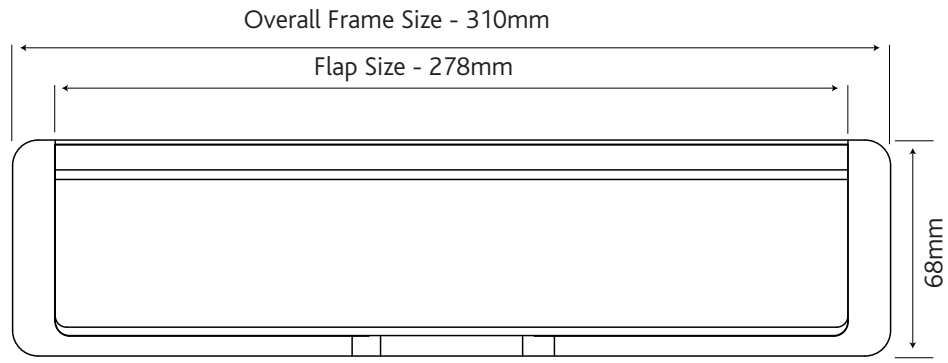

Nu Mail Edge Letterplate

Midrail Sleeve Set
20mm-80mm

Fixing Screws Provided