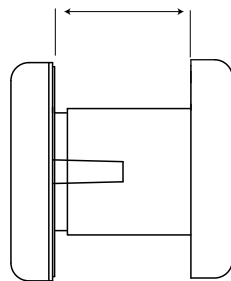

Nu Mail Edge Letterplate

Midrail Sleeve Set
20mm-80mm

Fixing Screws Provided