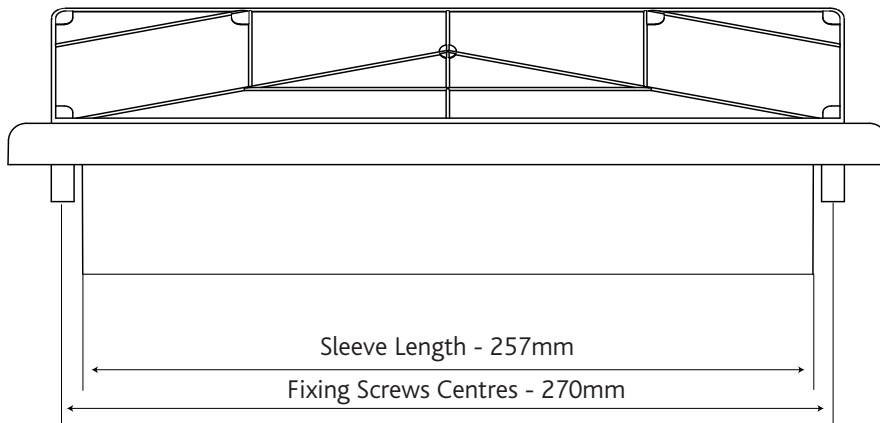

Nu Mail Edge Letterplate

Midrail Sleeve Set
20mm-80mm

Fixing Screws Provided