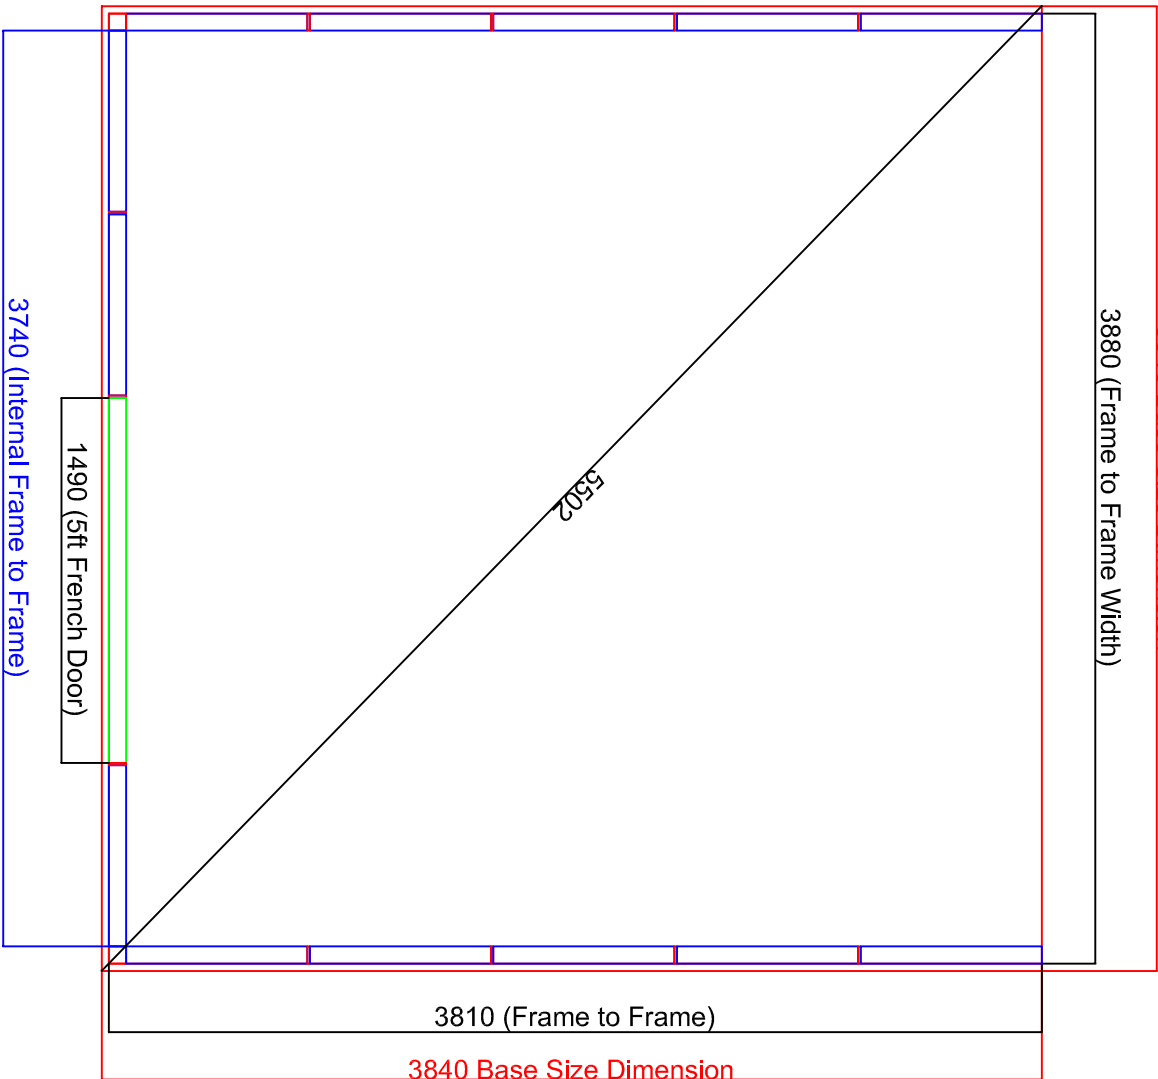

3940 Base Size Dimension

3880 (Frame to Frame Width)

BASE SIZE LAYOUT

PVCU

EDWARDIAN CONSERVATORY

Date 15.7.14 Scale N/A

Title

PVCU EDWARDIAN CONSERVATORY – E8  
3880mmx3810mm