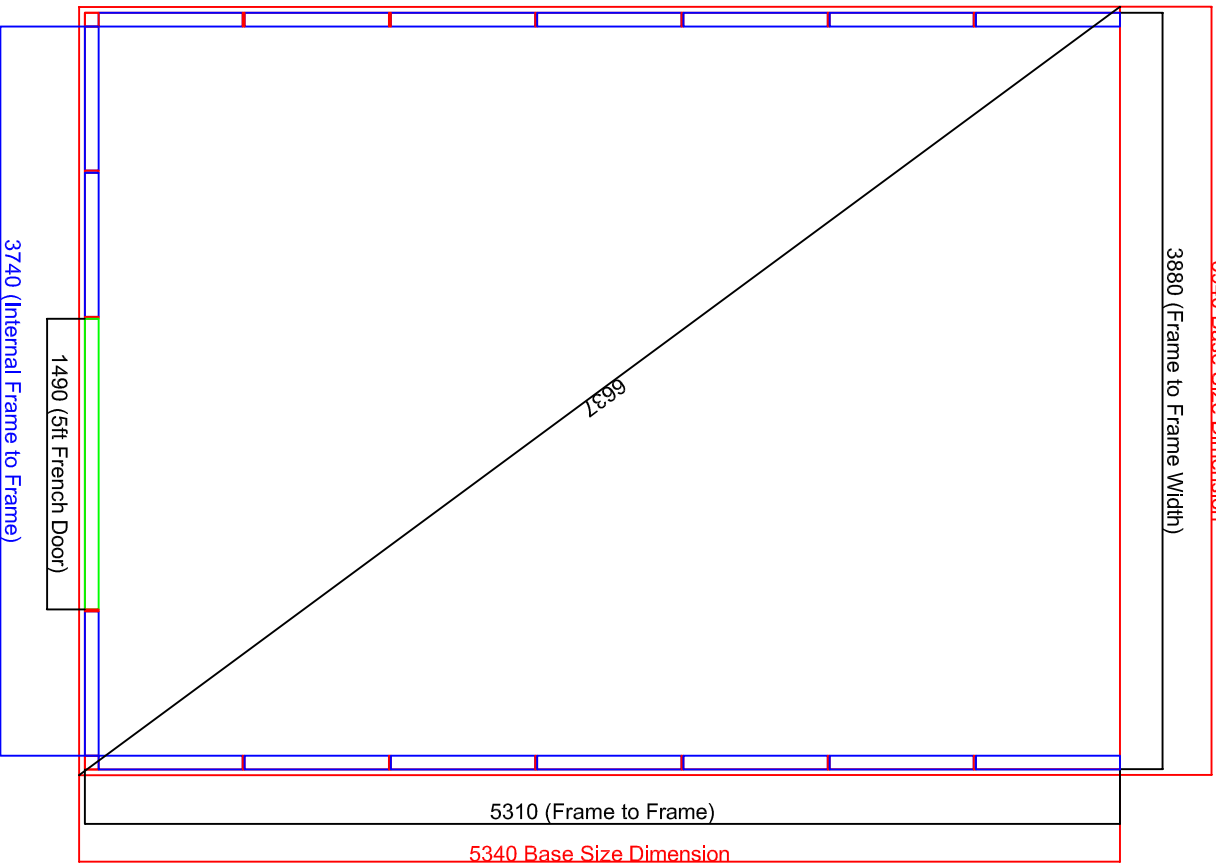

3940 Base Size Dimension

3880 (Frame to Frame Width)

BASE SIZE LAYOUT

PVCU

EDWARDIAN CONSERVATORY

Date 15.7.2014 Scale N/A

Title

PVCU EDWARDIAN CONSERVATORY – E10
3880mmx5310mm

Revision

Modifications

Mod. No.

Date

Sign

Drawing No.

C-E10-BW