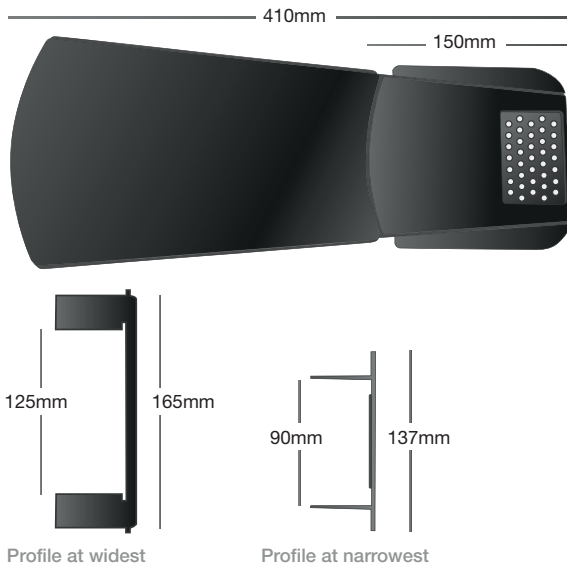

easy-trim
Verge U

Easy-Verge U Dry Verge System

Universal Verge Unit

Product Codes

GREY	EASYVERGEU/GREY
BROWN	EASYVERGEU/BROWN
TERRACOTTA	EASYVERGEU/TERRA
BLACK	EASYVERGEU/BLK

Weight

0.20kg per Single

Ridge Caps

Half Round Ridge Cap

Product Codes

GREY	EASYVERGEU/HR/G
BROWN	EASYVERGEU/HR/B
TERRACOTTA	EASYVERGEU/HR/T
BLACK	EASYVERGEU/HR/BL

Weight

0.11kg per Single

Angled Ridge Cap

Product Codes

GREY	EASYVERGEU/A/G
BROWN	EASYVERGEU/A/B
TERRACOTTA	EASYVERGEU/A/T
BLACK	EASYVERGEU/A/BL

Flexible flaps on the Ridge Cap contour around the side of the verge unit, effectively creating a 'sealed' unit that prevents water ingress and infestation.