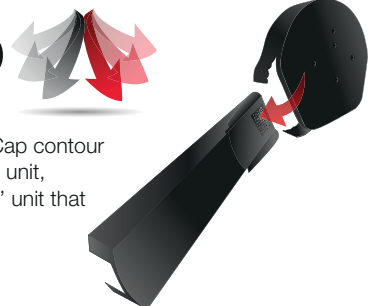

Half Round Ridge Cap

Product Codes

GREY	EASYVERGEU/HR/G
BROWN	EASYVERGEU/HR/B
TERRACOTTA	EASYVERGEU/HR/T
BLACK	EASYVERGEU/HR/BL

Weight

0.11kg per Single

Angled Ridge Cap

Product Codes

GREY	EASYVERGEU/A/G
BROWN	EASYVERGEU/A/B
TERRACOTTA	EASYVERGEU/A/T
BLACK	EASYVERGEU/A/BL

Weight

0.18kg per Single

Starter & End Cap

Product Codes

GREY	EASYVERGEU/G/PCK
BROWN	EASYVERGEU/B/PCK
TERRACOTTA	EASYVERGEU/T/PCK
BLACK	EASYVERGEU/BL/PCK

Weight

0.13kg per Single

FlapCap
 TECHNOLOGY

Flexible flaps on the Ridge Cap contour around the side of the verge unit, effectively creating a 'sealed' unit that prevents water ingress and infestation.