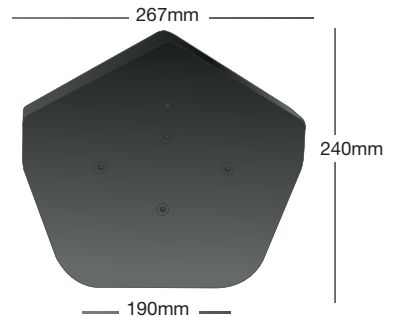

easy-trim
Verge U

Easy-Verge U Dry Verge System

Universal Verge Unit

Product Codes

GREY	EASYVERGEU/GREY
BROWN	EASYVERGEU/BROWN
TERRACOTTA	EASYVERGEU/TERRA
BLACK	EASYVERGEU/BLK

Weight

0.20kg per Single

Ridge Caps

Half Round Ridge Cap

Product Codes

GREY	EASYVERGEU/HR/G
BROWN	EASYVERGEU/HR/B
TERRACOTTA	EASYVERGEU/HR/T
BLACK	EASYVERGEU/HR/BL

Weight

0.11kg per Single

Angled Ridge Cap

Product Codes

GREY	EASYVERGEU/A/G
BROWN	EASYVERGEU/A/B
TERRACOTTA	EASYVERGEU/A/T
BLACK	EASYVERGEU/A/BL

Flexible flaps on the Ridge Cap contour around the side of the verge unit, effectively creating a 'sealed' unit that prevents water ingress and infestation.