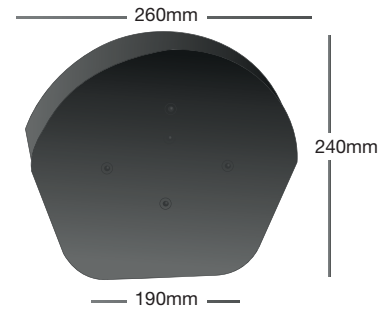

easy-trim
Verge U

Easy-Verge U Dry Verge System

Universal Verge Unit

Product Codes

GREY	EASYVERGEU/GREY
BROWN	EASYVERGEU/BROWN
TERRACOTTA	EASYVERGEU/TERRA
BLACK	EASYVERGEU/BLK

Weight

0.20kg per Single

Ridge Caps

Half Round Ridge Cap

Product Codes

GREY	EASYVERGEU/HR/G
BROWN	EASYVERGEU/HR/B
TERRACOTTA	EASYVERGEU/HR/T
BLACK	EASYVERGEU/HR/BL

Weight

0.11kg per Single

Angled Ridge Cap

Product Codes

GREY	EASYVERGEU/A/G
BROWN	EASYVERGEU/A/B
TERRACOTTA	EASYVERGEU/A/T
BLACK	EASYVERGEU/A/BL

Flexible flaps on the Ridge Cap contour around the side of the verge unit, effectively creating a 'sealed' unit that prevents water ingress and infestation.