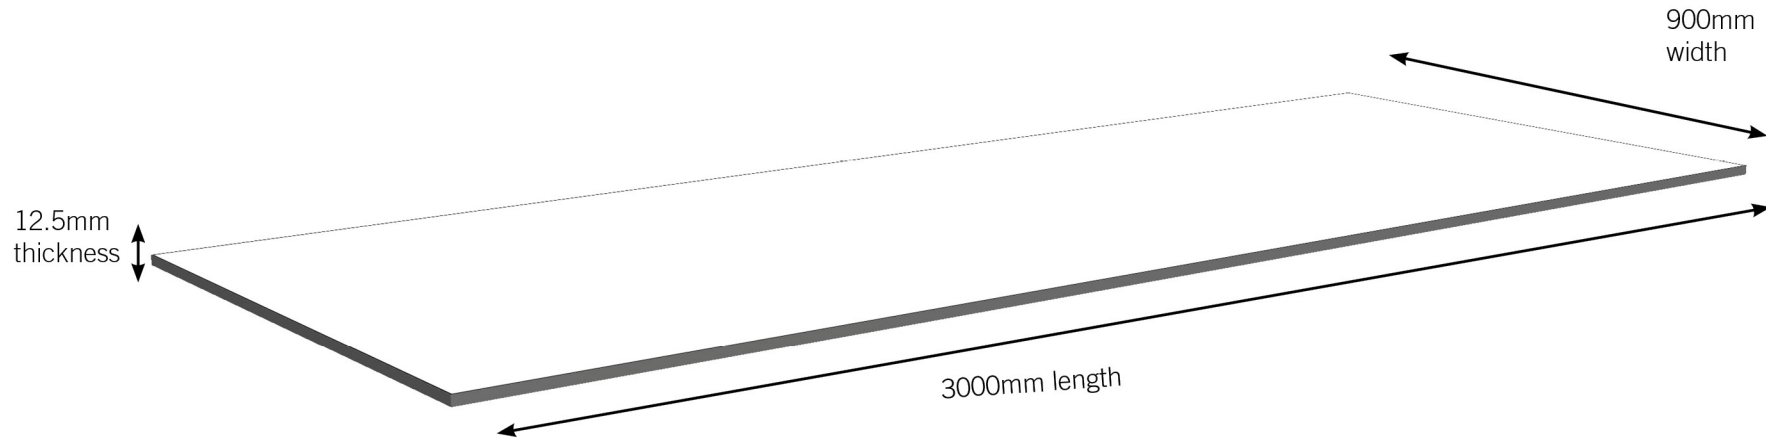

## Features and Benefits

- 12.5mm thick
- Super tough
- Waterproof
- Solid core laminate with through-colour
- Cut, shape and refinish with no need for edging