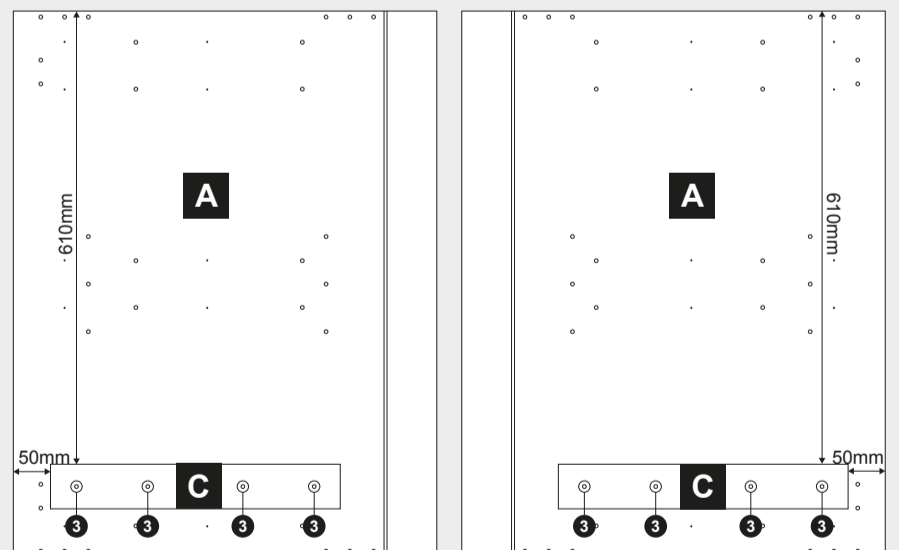

600 Built Under Oven Unit Assembly

Components

Important Information

Caution: Some pieces of hardware could be hazardous to small children. Keep all these items out of reach and do not leave children unattended in the assembly area.

Please read these instructions carefully before proceeding. Some of the units are quite large and may have to be assembled in the room where they are to be installed.

Note: Due to variation in wall conditions no screws are supplied for fixing the units to the wall. If in doubt consult an expert. Assemble the unit on a clean solid work surface. Screws for joining cabinets together are not supplied.

In the interest of continuing improvements we reserve the right to amend or adjust the specifications without prior notice. Errors and omissions excepted.

These units have been designed to give you years of pleasure and satisfaction. You can help to maintain the original beauty of your kitchen by following these guidelines.

Cleaning: Any spillage, even water, should be removed from the surface immediately. Remove any marks with a soft damp cloth and mild household detergent. Wipe over with a damp cloth to remove any excess moisture and dry with a soft, clean cloth. Do not use solvents, abrasive cleaners or pigmented glass cleaners.

Helpful Information

Every effort has been made to ensure that this product leaves the factory in perfect condition. In the unlikely event that an item is damaged or incorrect, please follow these instructions: