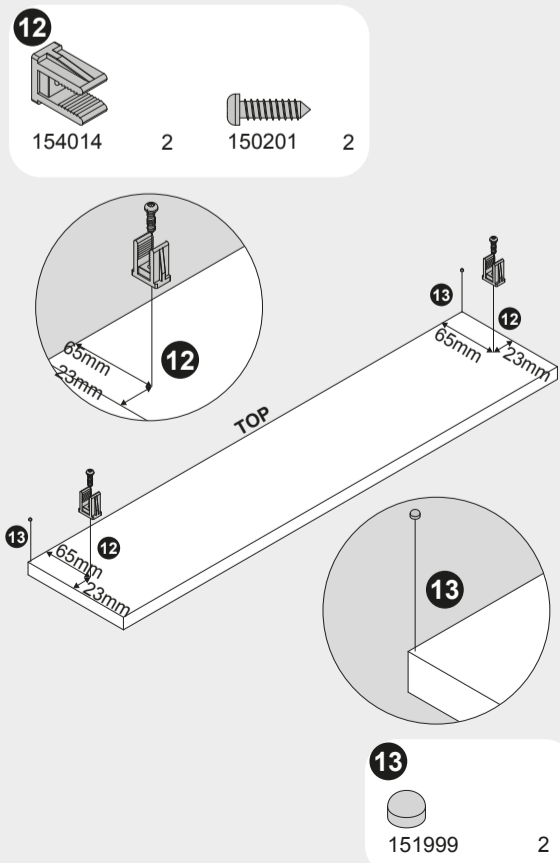

Replacement, damaged or incorrect fittings or cabinet parts: Please contact the store where the item was purchased for replacements.

Ref. No.	Item	Quantity	Ref. No.	Item	Quantity	Ref. No.	Item	Quantity	Tools Required	
150101	3.5x13mm	12	154004		8	152401		4		
150202	4.5x13mm	5	154084		8	152400		4		
150201	4.5x17mm	6	154085		8	152402		2		
150124	4x25mm	8	154014		2	151999		2		
150107	3.5x38mm	2	154015		2					
154068		2								

1 — 2 Assembly Instructions

3

4

5 — 6

7 — 8

9 — 11 Installation Instructions

12 — 13

14