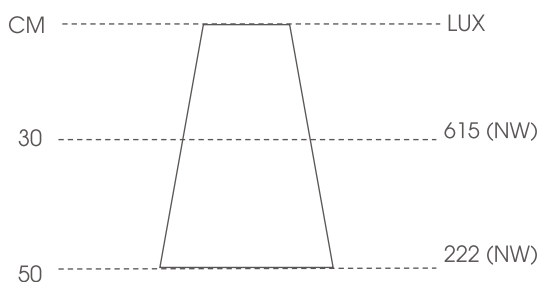

MAXIMUM LUX LEVELS

Part Numbers	Description
157757	3 light kit Sirius Recti light Natural White LED <i>**Kits include 12VDC 8W LED power converter (will run 3 lights max)</i>
157756	Sirius Recti Light Individual Light