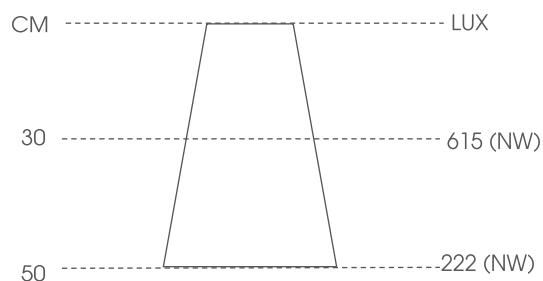

FEATURES

The new Sirius Range is at the forefront of modern technology, offering an ideal alternative to halogen lights. Designed to offer a superior light output, the Sirius offers the latest Samsung LED technology, has a diffused cover to mimic the appearance of halogen cabinet lights, and has no visible LED points. Sirius also has a 120 degree beam angle, which fills cabinets or work surfaces, and eliminates dark spots.

MAXIMUM LUX LEVELS

THE TECHNICAL SPEC...	
Fitting Type	LED
Voltage	12vdc
Colour Temperature	4000—4500k
Guarantee	3 years
Wattage	2.6W
Number of LED's	6
Luminous efficacy	50 lm/w
CRI	Ra 84
Cable Length	2m
Mounting	Surface
Beam Angle	120 Degree
IP Rating	IP44