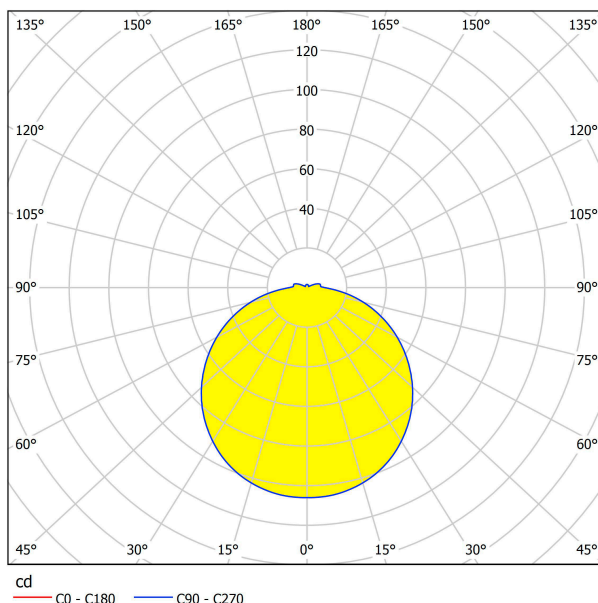

94998 LED PALERMO

General Information

Material number	94998
Type	wall / ceiling light
Product segment	Indoor

Dimensions

Article Diameter (in mm)	225
Net Weight	1.961 Kilogram
Article Overhang (in mm)	60

Material & Colour

Protection Degree	IP44
Protection Class	1
Mains Voltage	220-240V,50/60Hz
Operation Voltage	220-240V,50/60Hz
Dimmable	No
max. Wattage (1)	11W

Illuminant 1

Nominal Luminous Flux (in lm)	950
Equivalence With Incandescent Lamp (W)	68
Colour Temperature	3000K warm white
Nominal Lifetime (in h)	25000
Switching Cycles	15000
Colour Rendering Index (Ra, CRI)	>80
Energy Efficiency Class	A+
Rated Lamp Power (0,1W precision)	11
Colour Tolerance (LED, SDCM)	<6