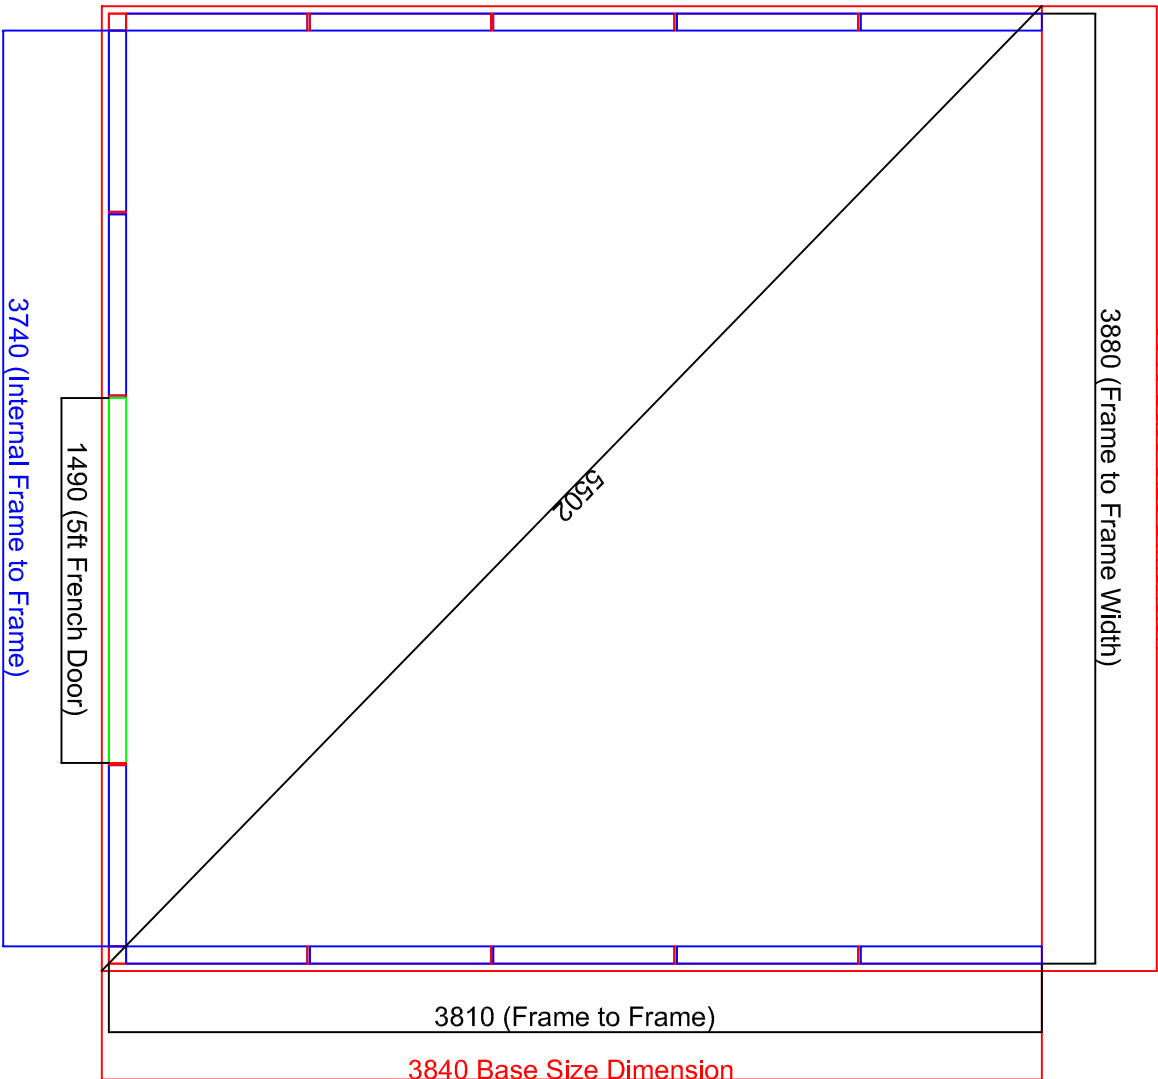

3940 Base Size Dimension

3880 (Frame to Frame Width)

BASE SIZE LAYOUT

PVCU

EDWARDIAN CONSERVATORY

Date 15.7.14 Scale N/A

Title

PVCU EDWARDIAN CONSERVATORY – E8
3880mmx3810mm