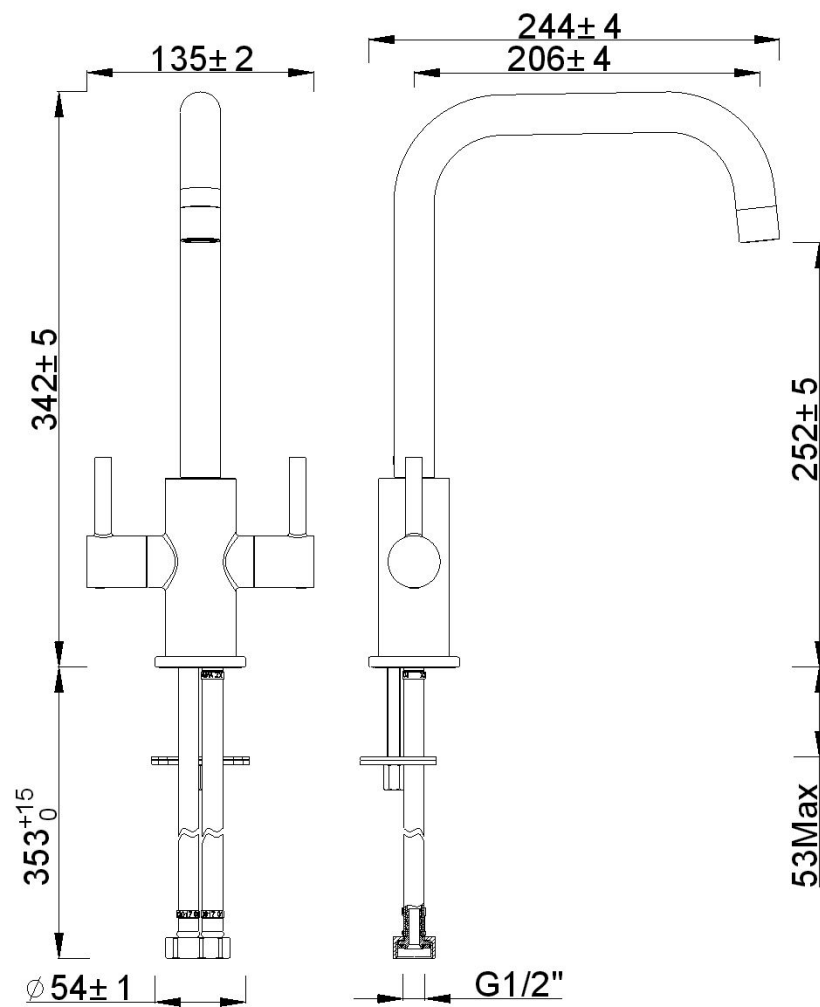

170429 - Vittoria Mono mixer

Useful Information	
Minimum operating pressure	0.2bar
Maximum operating pressure	5bar
Guarantee Length	5 years

Technical Diagram

Exploded Diagram

Item Number	Supplier Ref	Description	Quantity	Spares Available
1	P67	Indice	2	Yes
2	SC5-4SN	Screw	2	Yes
3	177008-H	Handle	2	Yes
4	SA03	Spline Adaptor	2	Yes
5	VS01-C20 C NP	1/2" CD Valve	1	Yes
6	VS01-C20 H NP	1/2" CD Valve	1	Yes
7	177008-01	Tap Body	1	No
8	OR109	O ring	1	No
9	177005-N1	Adaptor	1	No
10	177005-N2	Block Ring	1	Yes
11	OR101	O ring	3	Yes
12	177008-02	Spout	1	No
13	A14-01X	Washer	1	Yes
14	A13-02	Aerator	1	Yes
15	N30-G	Flange	1	Yes
16	N25-G	Washer	1	Yes
17	N9505	Fixing kit	1	Yes
18	BZG10-1/2"-400	Braided Connectors	1	Yes

1. Remove the cap(e), grub screw(a), handles(b) and spindle(c).
2. Remove the valve(d) using a suitable spanner, clean thoroughly under cold water
3. to remove any build up of limescale or debris.
4. If necessary replace the valve.
5. Replace the valve(d) into the body, tighten the valve using a suitable spanner.
6. Replace the spindle(c) and handles(b), tighten the grub screw(a).
7. Re-fit the lever or cap(e) to handle(b).