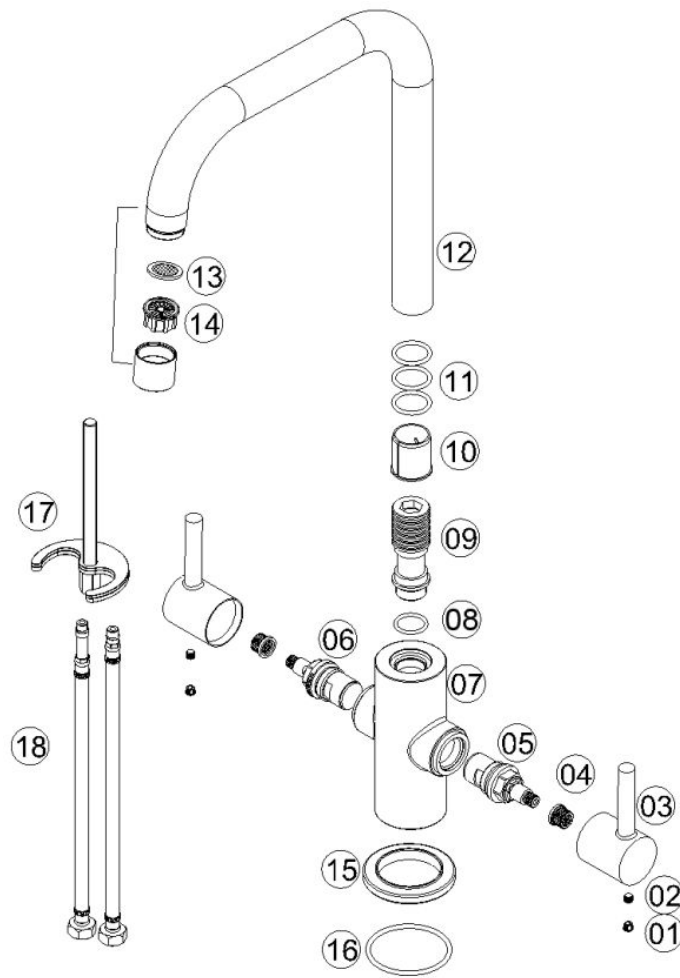

170429 - Vittoria Mono mixer

Useful Information	
Minimum operating pressure	0.2bar
Maximum operating pressure	5bar
Guarantee Length	5 years

Technical Diagram

Exploded Diagram

Item Number	Supplier Ref	Description	Quantity	Spares Available
1	P67	Indice	2	Yes
2	SC5-4SN	Screw	2	Yes
3	177008-H	Handle	2	Yes
4	SA03	Spline Adaptor	2	Yes
5	VS01-C20 C NP	1/2" CD Valve	1	Yes
6	VS01-C20 H NP	1/2" CD Valve	1	Yes
7	177008-01	Tap Body	1	No
8	OR109	O ring	1	No
9	177005-N1	Adaptor	1	No
10	177005-N2	Block Ring	1	Yes
11	OR101	O ring	3	Yes
12	177008-02	Spout	1	No
13	A14-01X	Washer	1	Yes
14	A13-02	Aerator	1	Yes
15	N30-G	Flange	1	Yes
16	N25-G	Washer	1	Yes
17	N9505	Fixing kit	1	Yes
18	BZG10-1/2"-400	Braided Connectors	1	Yes

Flow Rates

FAQ

What should I do if my tap is dripping/leaking?

Cleaning the valve (if water dripping from tap)

Before carrying out any maintenance, turn off the mains water supply. If unsure contact a qualified tradesman.

1. Remove the cap(e), grub screw(a), handles(b) and spindle(c).
2. Remove the valve(d) using a suitable spanner, clean thoroughly under cold water
3. to remove any build up of limescale or debris.
4. If necessary replace the valve.
5. Replace the valve(d) into the body, tighten the valve using a suitable spanner.
6. Replace the spindle(c) and handles(b), tighten the grub screw(a).
7. Re-fit the lever or cap(e) to handle(b).