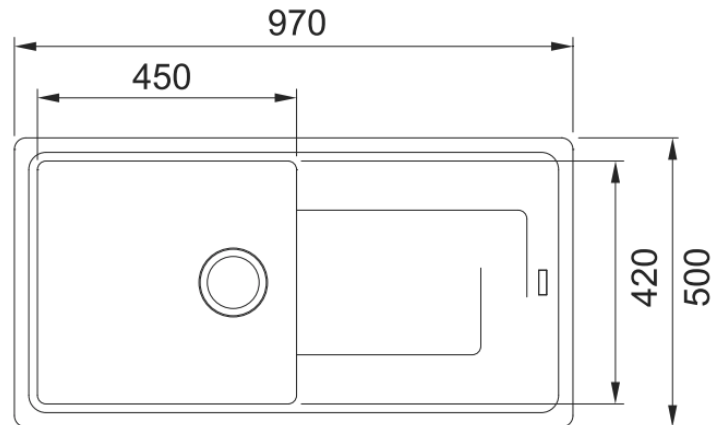

Titan 1 Bowl Composite Sink |177845 (114.0529.792) | COLOR : Graphite Grey
MODEL : Titan 100 | FINISH : Composite | INSTALLATION TYPE : Inset

TECHNICAL DATA

Cabinet Size	600.00 mm
Length Overall	970.00 mm
Width Overall	500.00 mm
Length of large bowl	450.00 mm
Width of large bowl	420.00 mm
Depth of large bowl	200.00 mm
Cut-out Template	No
Cutout Length	950.00 mm
Cutout Width	480.00 mm
Position of Drainer	N/A
Opposite Configuration	N/A