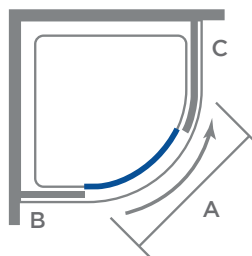

1 Door Quad

1900
MM
HEIGHT
STANDARD RANGE

8
MM
GLASS
THICKNESS

20 YEAR
GUARANTEE

MERSHIELD
STAYCLEAR

UK
CA

CE

FEATURES AND BENEFITS

- Reversible
- Magnetic seals
- Mershield coating creates a smooth layer over the surface of the glass, inhibiting the build up of lime scale, making the glass easier to clean
- Concealed fixings
- Solid affirming close

Configuration

1 Door Quad

Code	Size	Adjustment Min - Max
231251	900x900	850 - 880
231248	1000x800	750 - 780 / 950 - 980
231619	1200x800	750 - 780 / 1150 - 1180
231249	1200x900	850 - 880 / 1150 - 1180

Size	A	B	C
900x900	450	330	460
1000x800	394	630	430
1200x800	394	630	430
1200x900	450	630	460

A = Door Opening
B = Straight Panel
C = Curved Panel