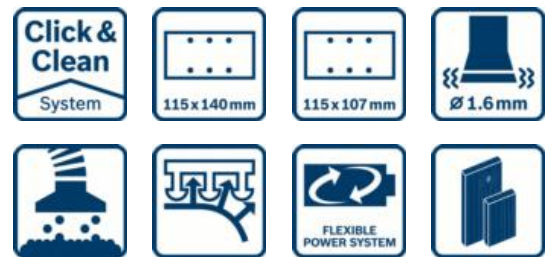

0 601 9D0 200 – GSS 18V-10

Material number	0 601 9D0 200	0 601 9D0 202	0 601 9D0 270
EAN	3165140813280	3165140871662	3165140822138
1 x sanding sheet C470, Best for Wood + Paint, 120 available separately as set of 10: 2 608 607 232		✓	✓
1 x sanding sheet C470, Best for Wood + Paint, 120 available separately as set of 10: 2 608 607 458	✓	✓	✓
1 x sanding sheet C470, Best for Wood + Paint, 120 available separately as set of 10: 2 608 608 Z96		✓	✓
2 x battery GBA 18V 5.0Ah 1 600 A00 2U5			✓
Base plate, 113 x 101 mm (2 608 601 446) with sanding plate 2 608 601 443	✓	✓	✓
Base plate, 80 x 130 mm (2 608 601 447) with sanding plate 2 608 601 444		✓	✓
Cardboard box	✓		
Delta base plate, 100 x 150 mm (2 608 601 448) with sanding plate 2 608 601 445		✓	✓
Hole punch 2 608 190 059	✓	✓	✓
L-BOXX 136 1 600 A00 1RR		✓	✓
L-BOXX inlay		✓	✓
Microfilter box	✓	✓	✓
Quick charger AL 1860 CV 2 607 225 324			✓
Sanding paper G120	✓		
Screwdriver		✓	✓
Packaging dimensions (width x length x height)	177 x 223 x 143 mm	360 x 440 x 155 mm	360 x 440 x 155 mm
Battery voltage	18.0 V	18.0 V	18.0 V
Weight incl. battery	1,7 kg	1,7 kg	1,7 kg
Battery capacity			5,0 Ah

Technical data

Technical data

Battery voltage	18 V
No-load orbital stroke rate	11.000 – 22.000 opm
Orbit diameter	1,6 mm

Sanding surface

Sanding plate, width	113 mm
Sanding plate, length	101 mm
Sanding surface	114 cm ²
Sanding sheet for clamping, width	115 mm
Sanding sheet for clamping, length	140 mm
Sanding sheet with hook-and-loop fastening, width	115 mm
Sanding sheet with hook-and-loop fastening, length	107 mm

Noise/vibration information

Vibration emission value ah	7,5 m/s ²
Sound pressure level	76 dB(A)
Sound power level	80 dB(A)
Uncertainty K	3 dB

Sales information

Positioning

- Bosch's first one-hand cordless orbital sander