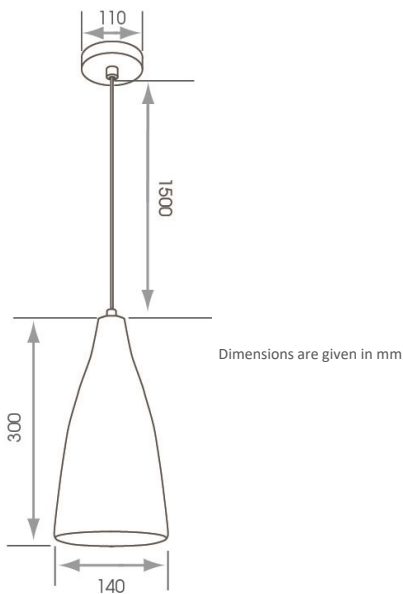

Concreto Pendant Light (fitting only)
SY7812GW

Technical Information (if using our lamps listed)	
Power Supply	240V
Lamp Type	E27
Cable Length	1.5m (adjustable)
IP Rating	IP20

No Power Converter Required

6W E27 LED Candle Lamp

Part Number	Wattage	Colour Appearance	Colour Temperature	Luminous Efficacy	Colour Rendering	Luminous Flux	Lamp Life*
SY7619/2700°K	6W	Warm White	3000°K—3500°K	78 lm/W	>Ra 80	470	15,000
SY7619/6500°K	6W	Cool White	5000°K—6000°K	78 lm/W	>Ra 80	470	15,000