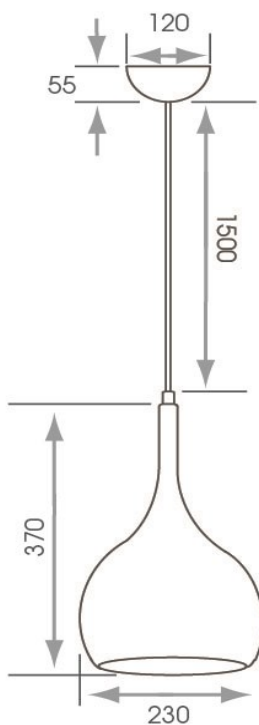

With a contemporary matt white finish on the outside, the Parma White would look stunning over a breakfast bar or dining area. The interior features a built in natural white LED, surrounded by a stylish copper finish. The cable length is adjustable to suit different areas of a design as desired.

**Parma White COB LED Pendant Light
SY7809WH**

Technical Information	
Finish	Matt White/Copper
Power Supply	240V
Cable Length	1.5m (Adjustable)
Guarantee	3 Years
Colour Appearance	Natural White
Colour Temperature	4000°K–4500°K
Wattage	8W
IP Rating	IP20