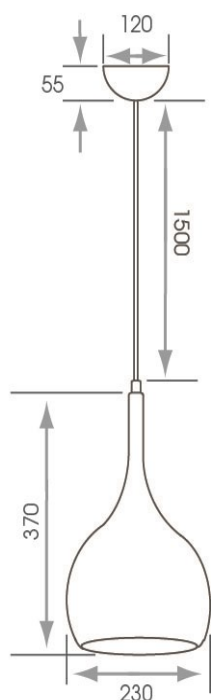

The stunning Parma Black LED pendant light is available with a matt black finish on the outer body, with an on-trend copper finish on the interior. The Parma pendant features a built in LED in a natural white colour temperature, and includes an adjustable cable to suit various

Parma Black COB LED Pendant Light

Technical Information	
Finish	Matt Black/Copper
Power Supply	240V
Cable Length	1.5m (Adjustable)
Guarantee	3 Years
Colour Appearance	Natural White
Colour Temperature	4000°K-4500°K
Wattage	8W
IP Rating	IP20