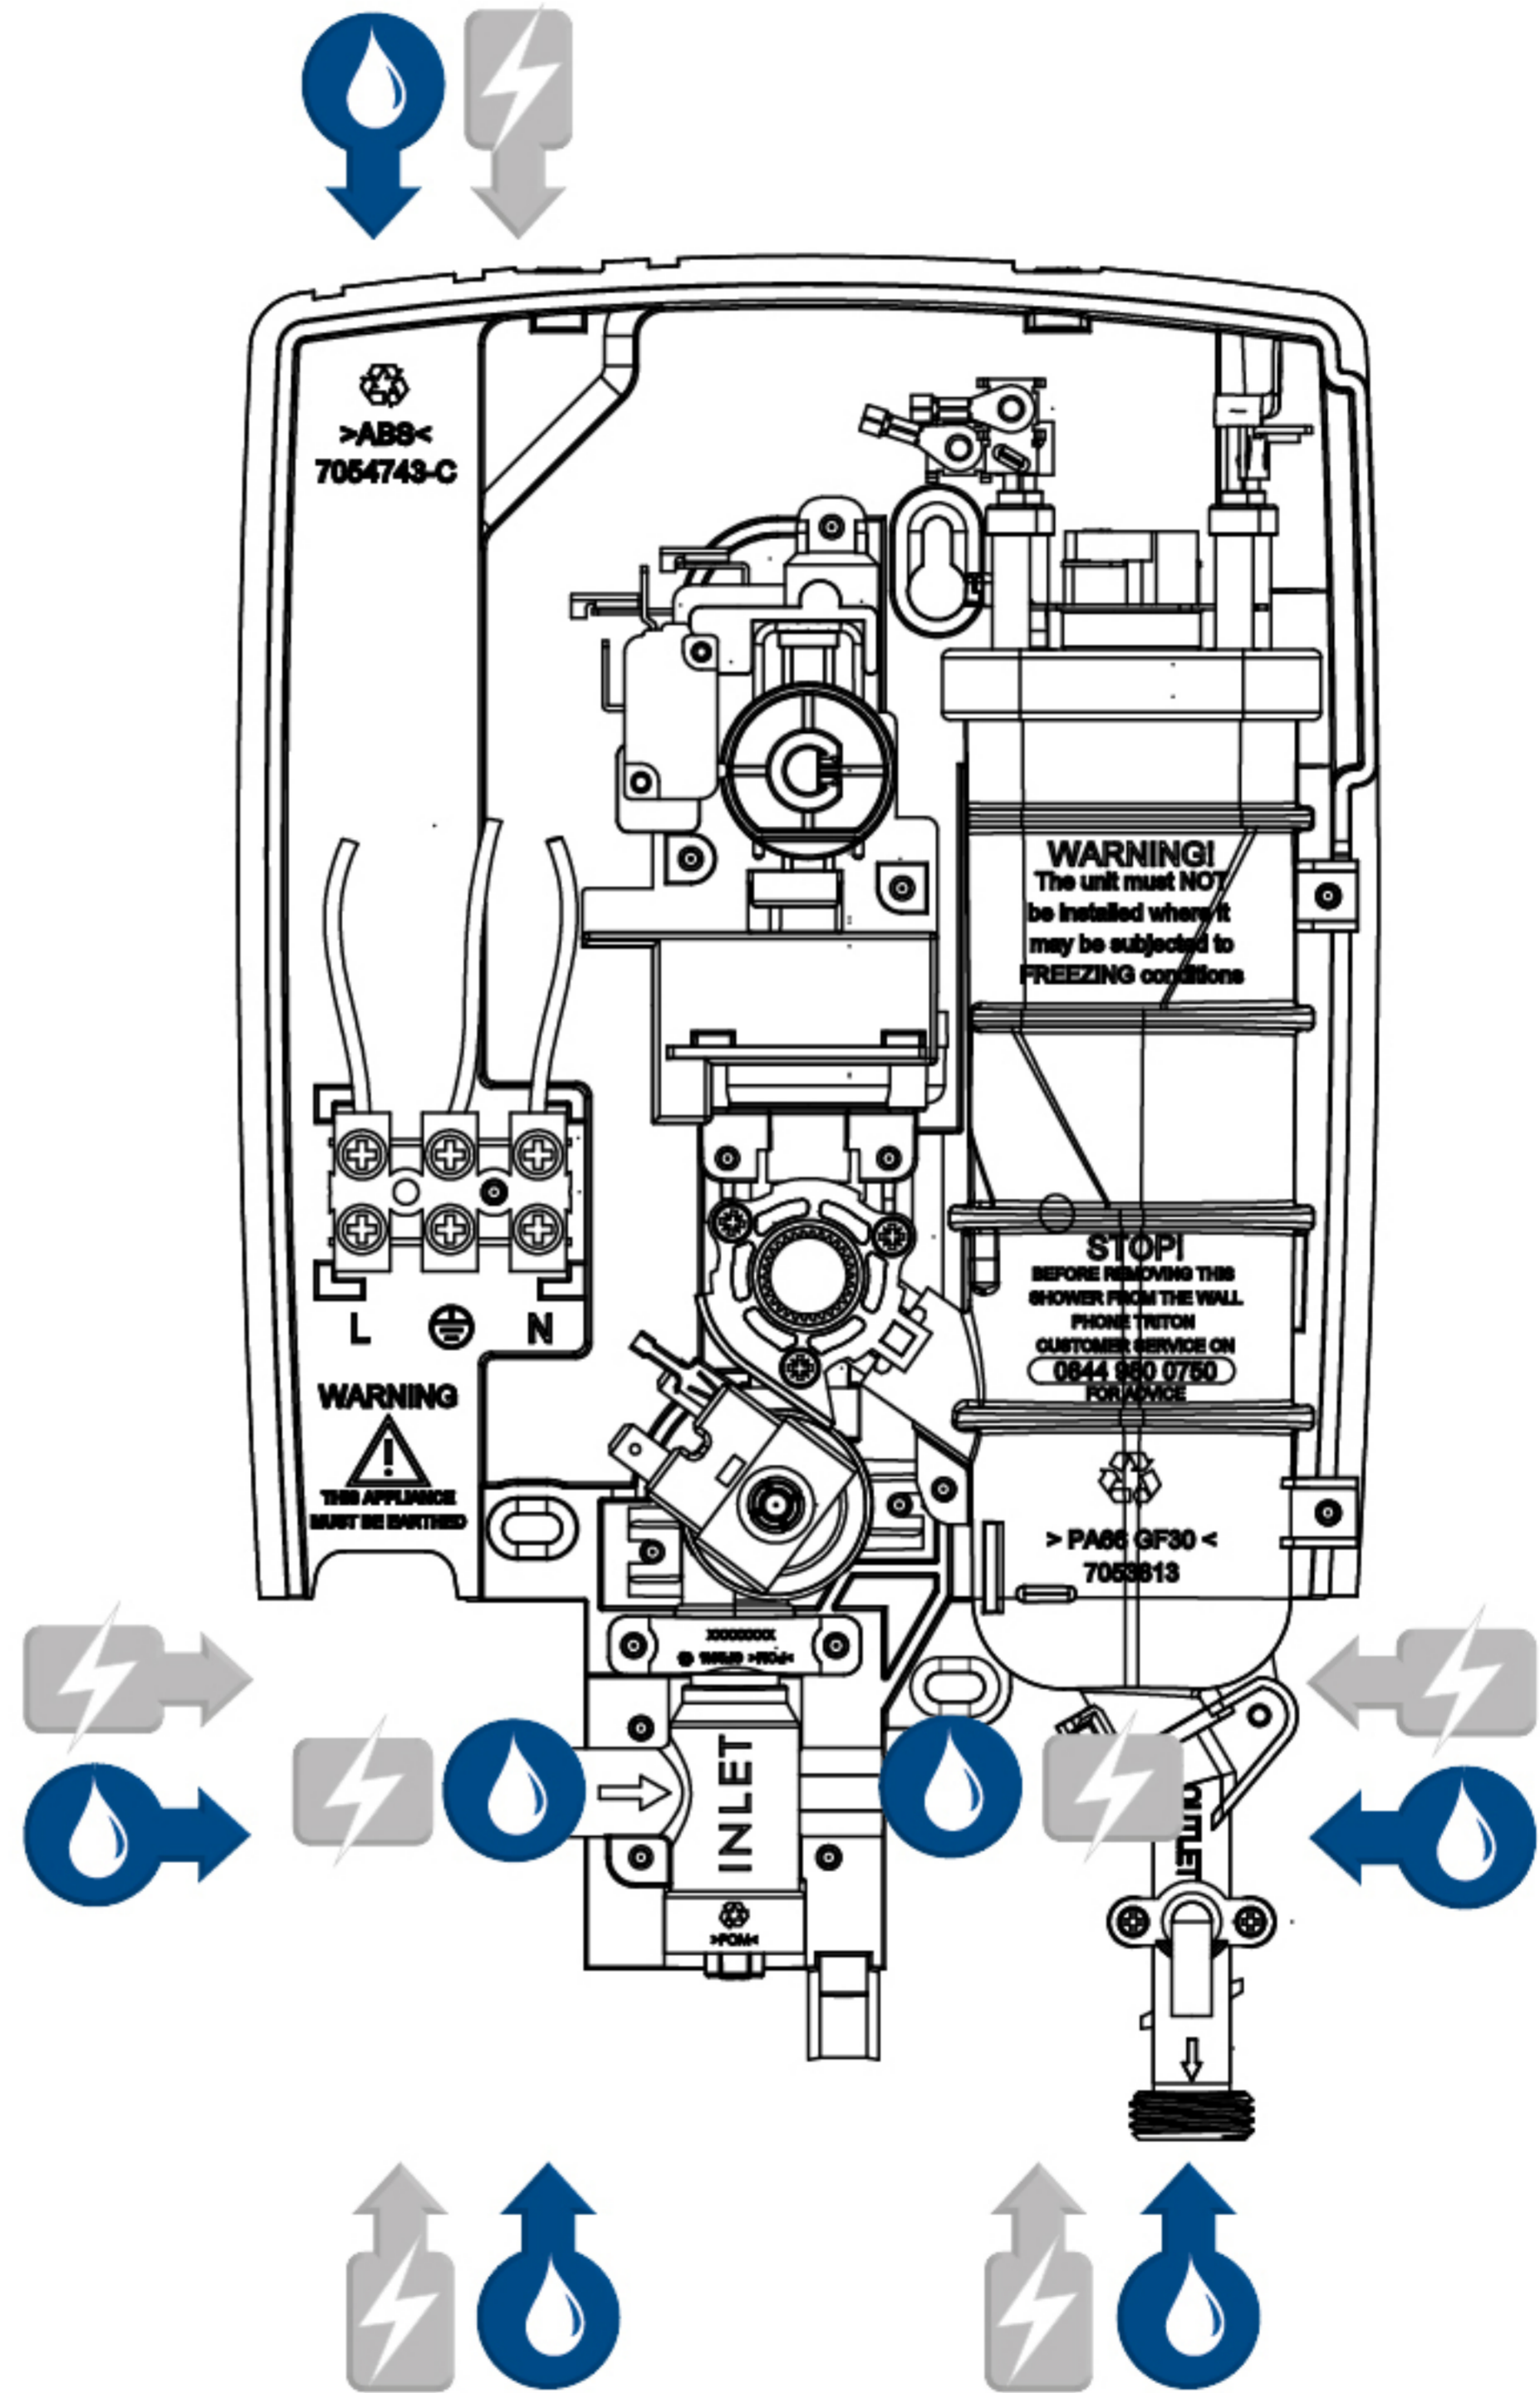

T5 ELECTRIC SHOWER ENTRY POINTS

Diagram Key:

Water Entry Points

Cable Entry Points

Dimensions:

H: 325mm

W: 211mm

D: 112mm