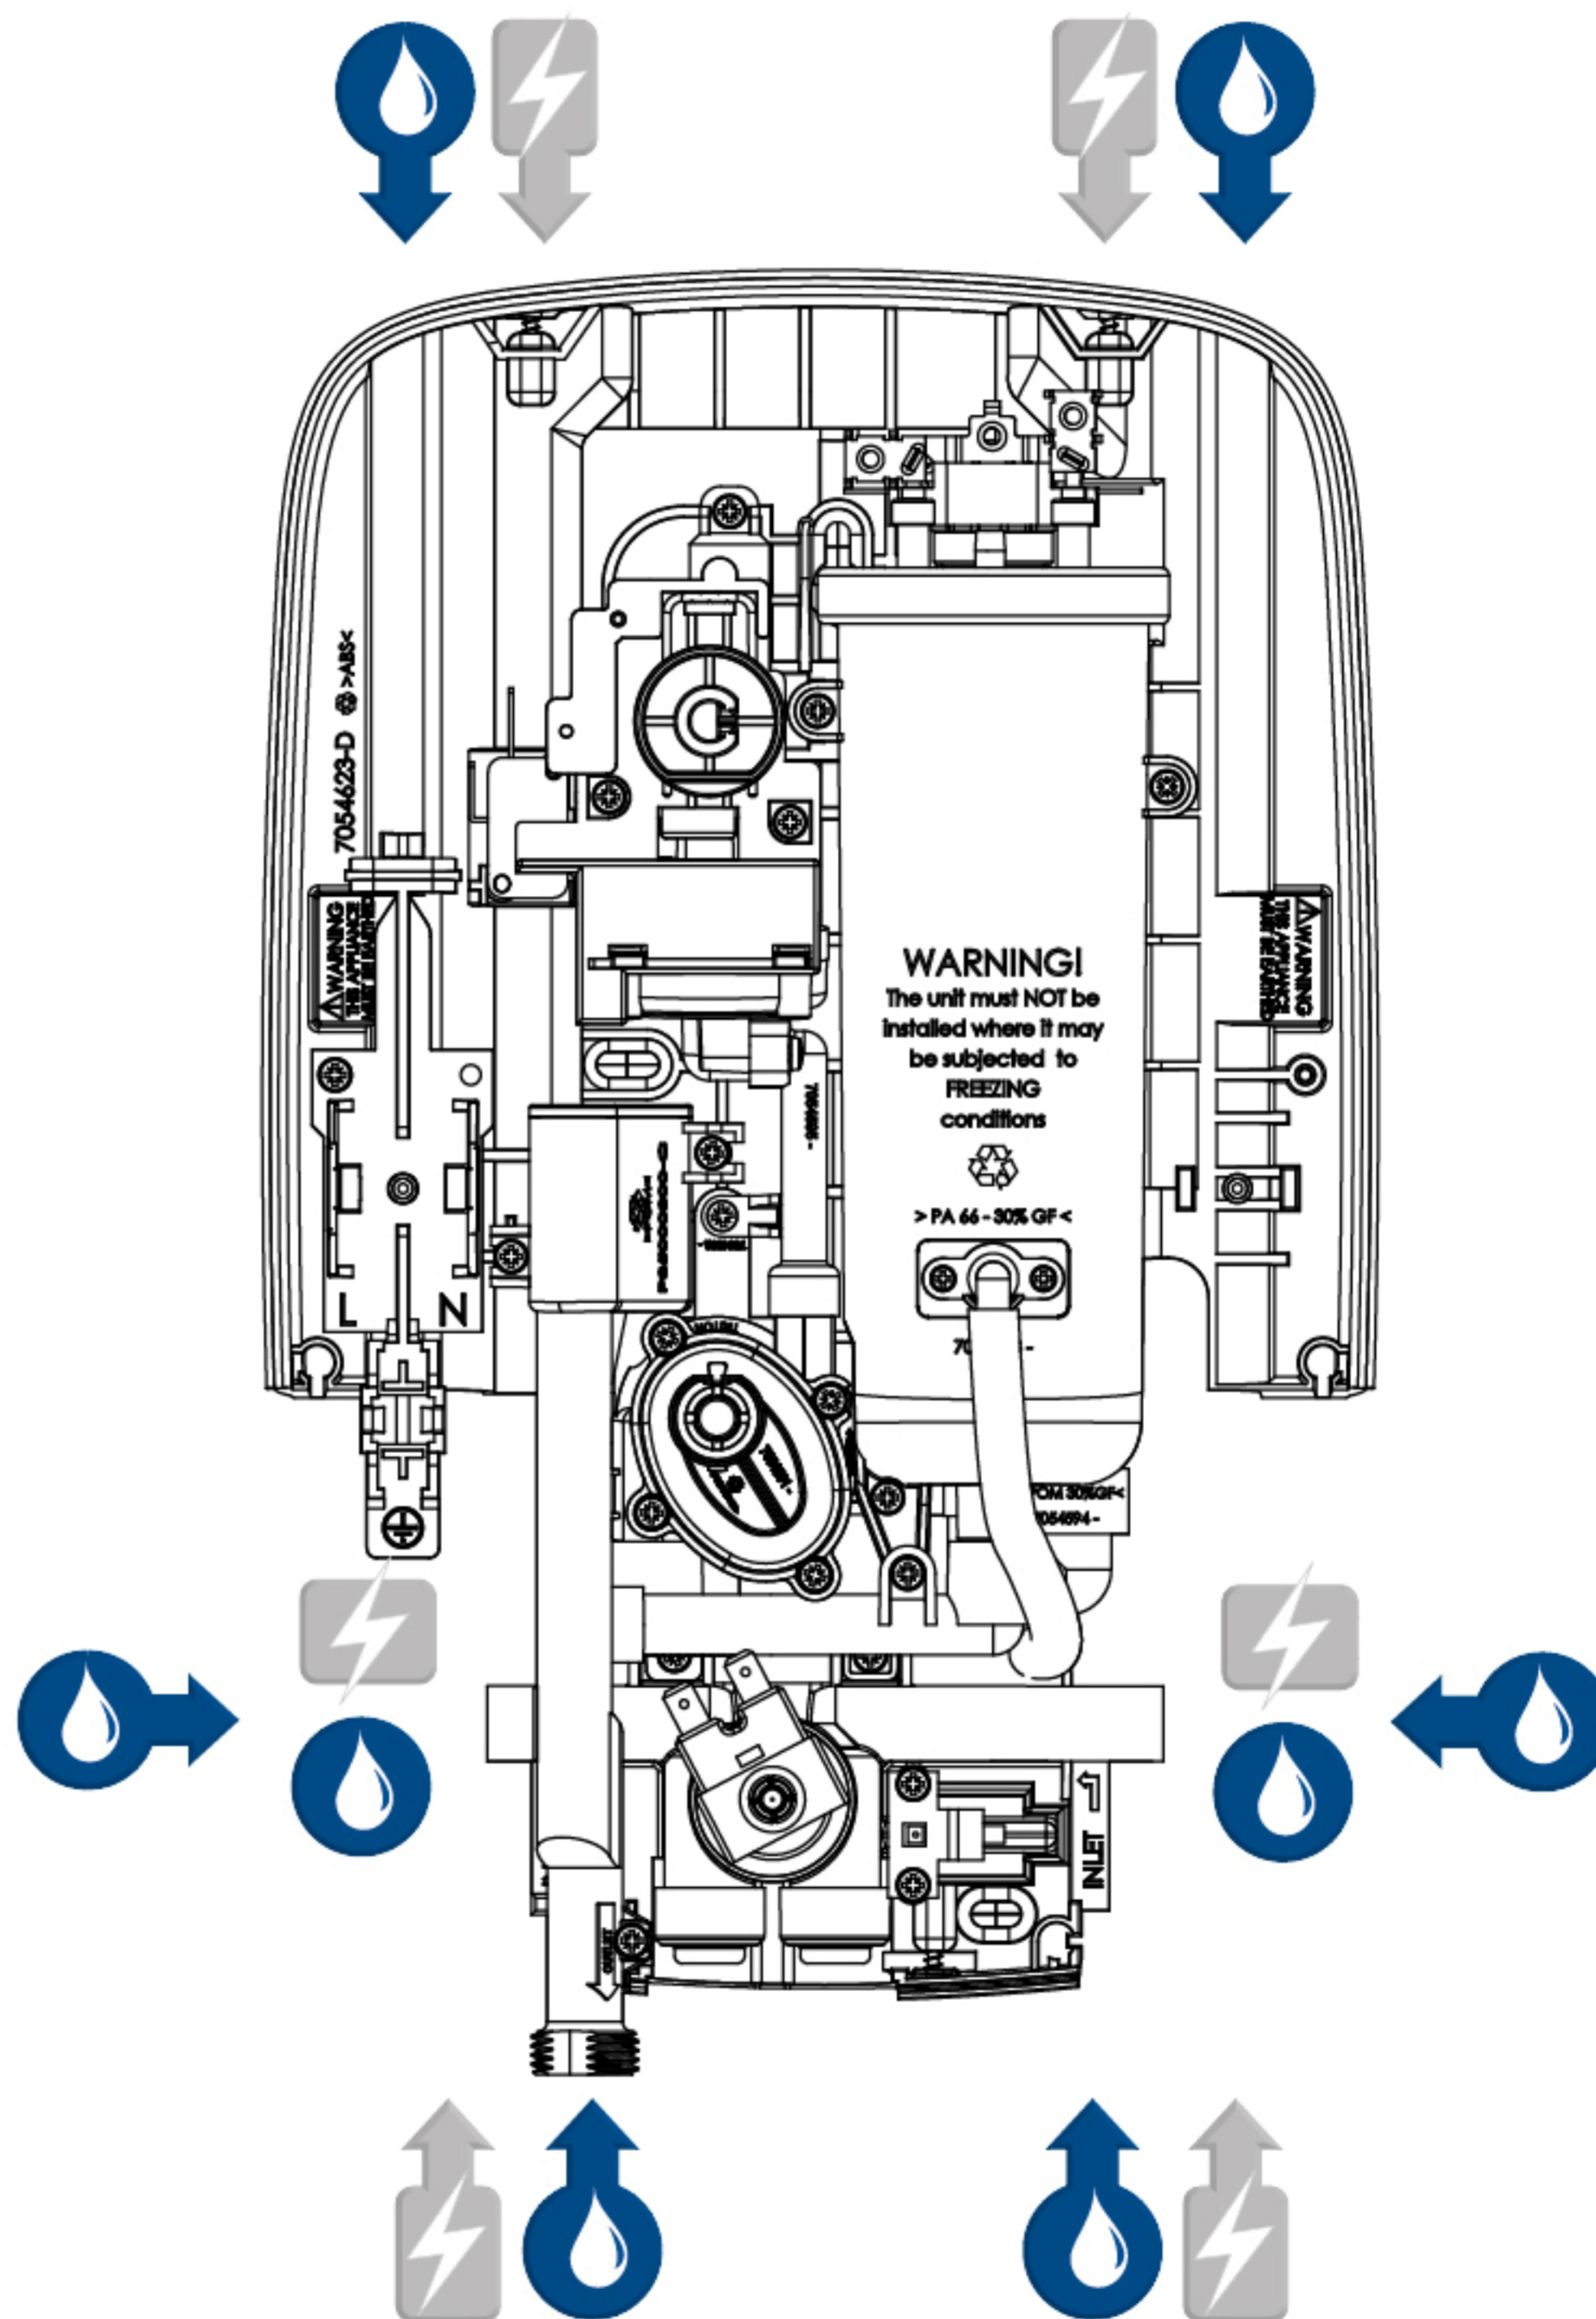

T80 THERMOSTATIC EASI-FIT+ ELECTRIC SHOWER

ENTRY POINTS

Diagram Key:

Rear Entry

Water Entry Points

Rear Entry

Cable Entry Points

Dimensions:

H: 346mm

W: 225mm

D: 111mm

TRITON

See you first thing Britain