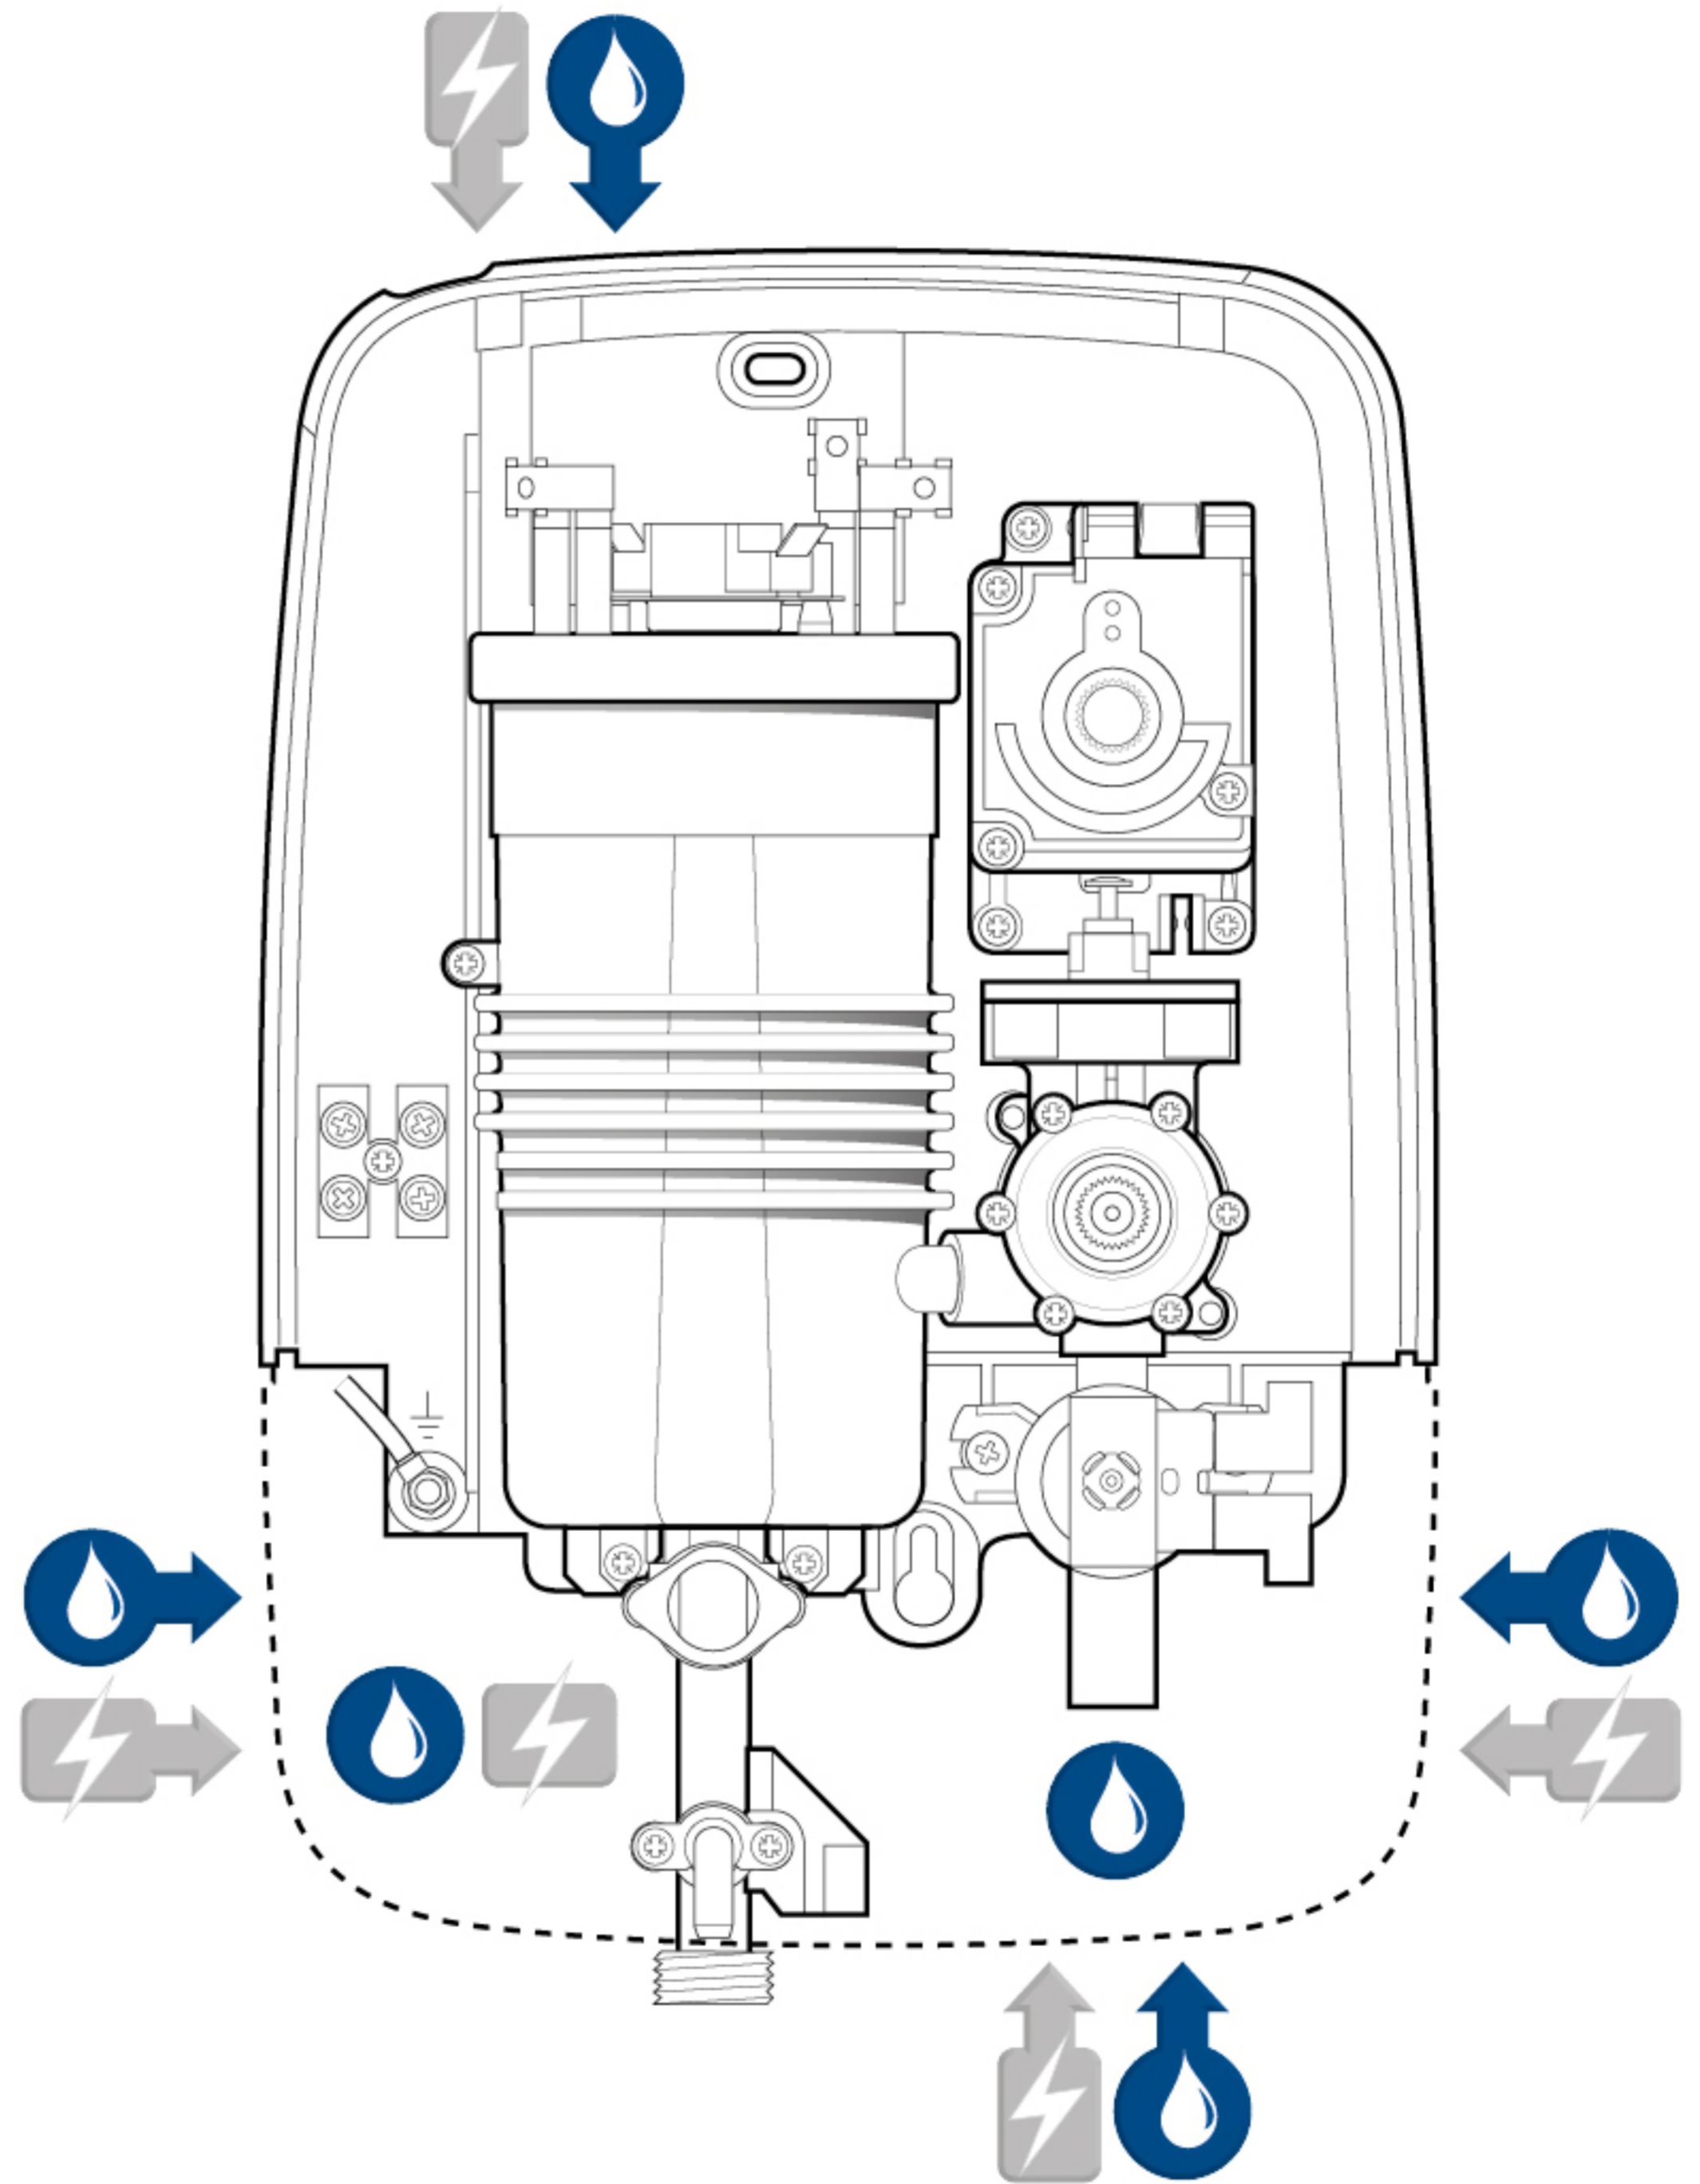

## ENTRY POINTS

### Diagram Key:

**Water** Entry Points

**Cable** Entry Points

### Dimensions:

H: 300mm

W: 208mm

D: 110mm

**TRITON**

See you first thing Britain