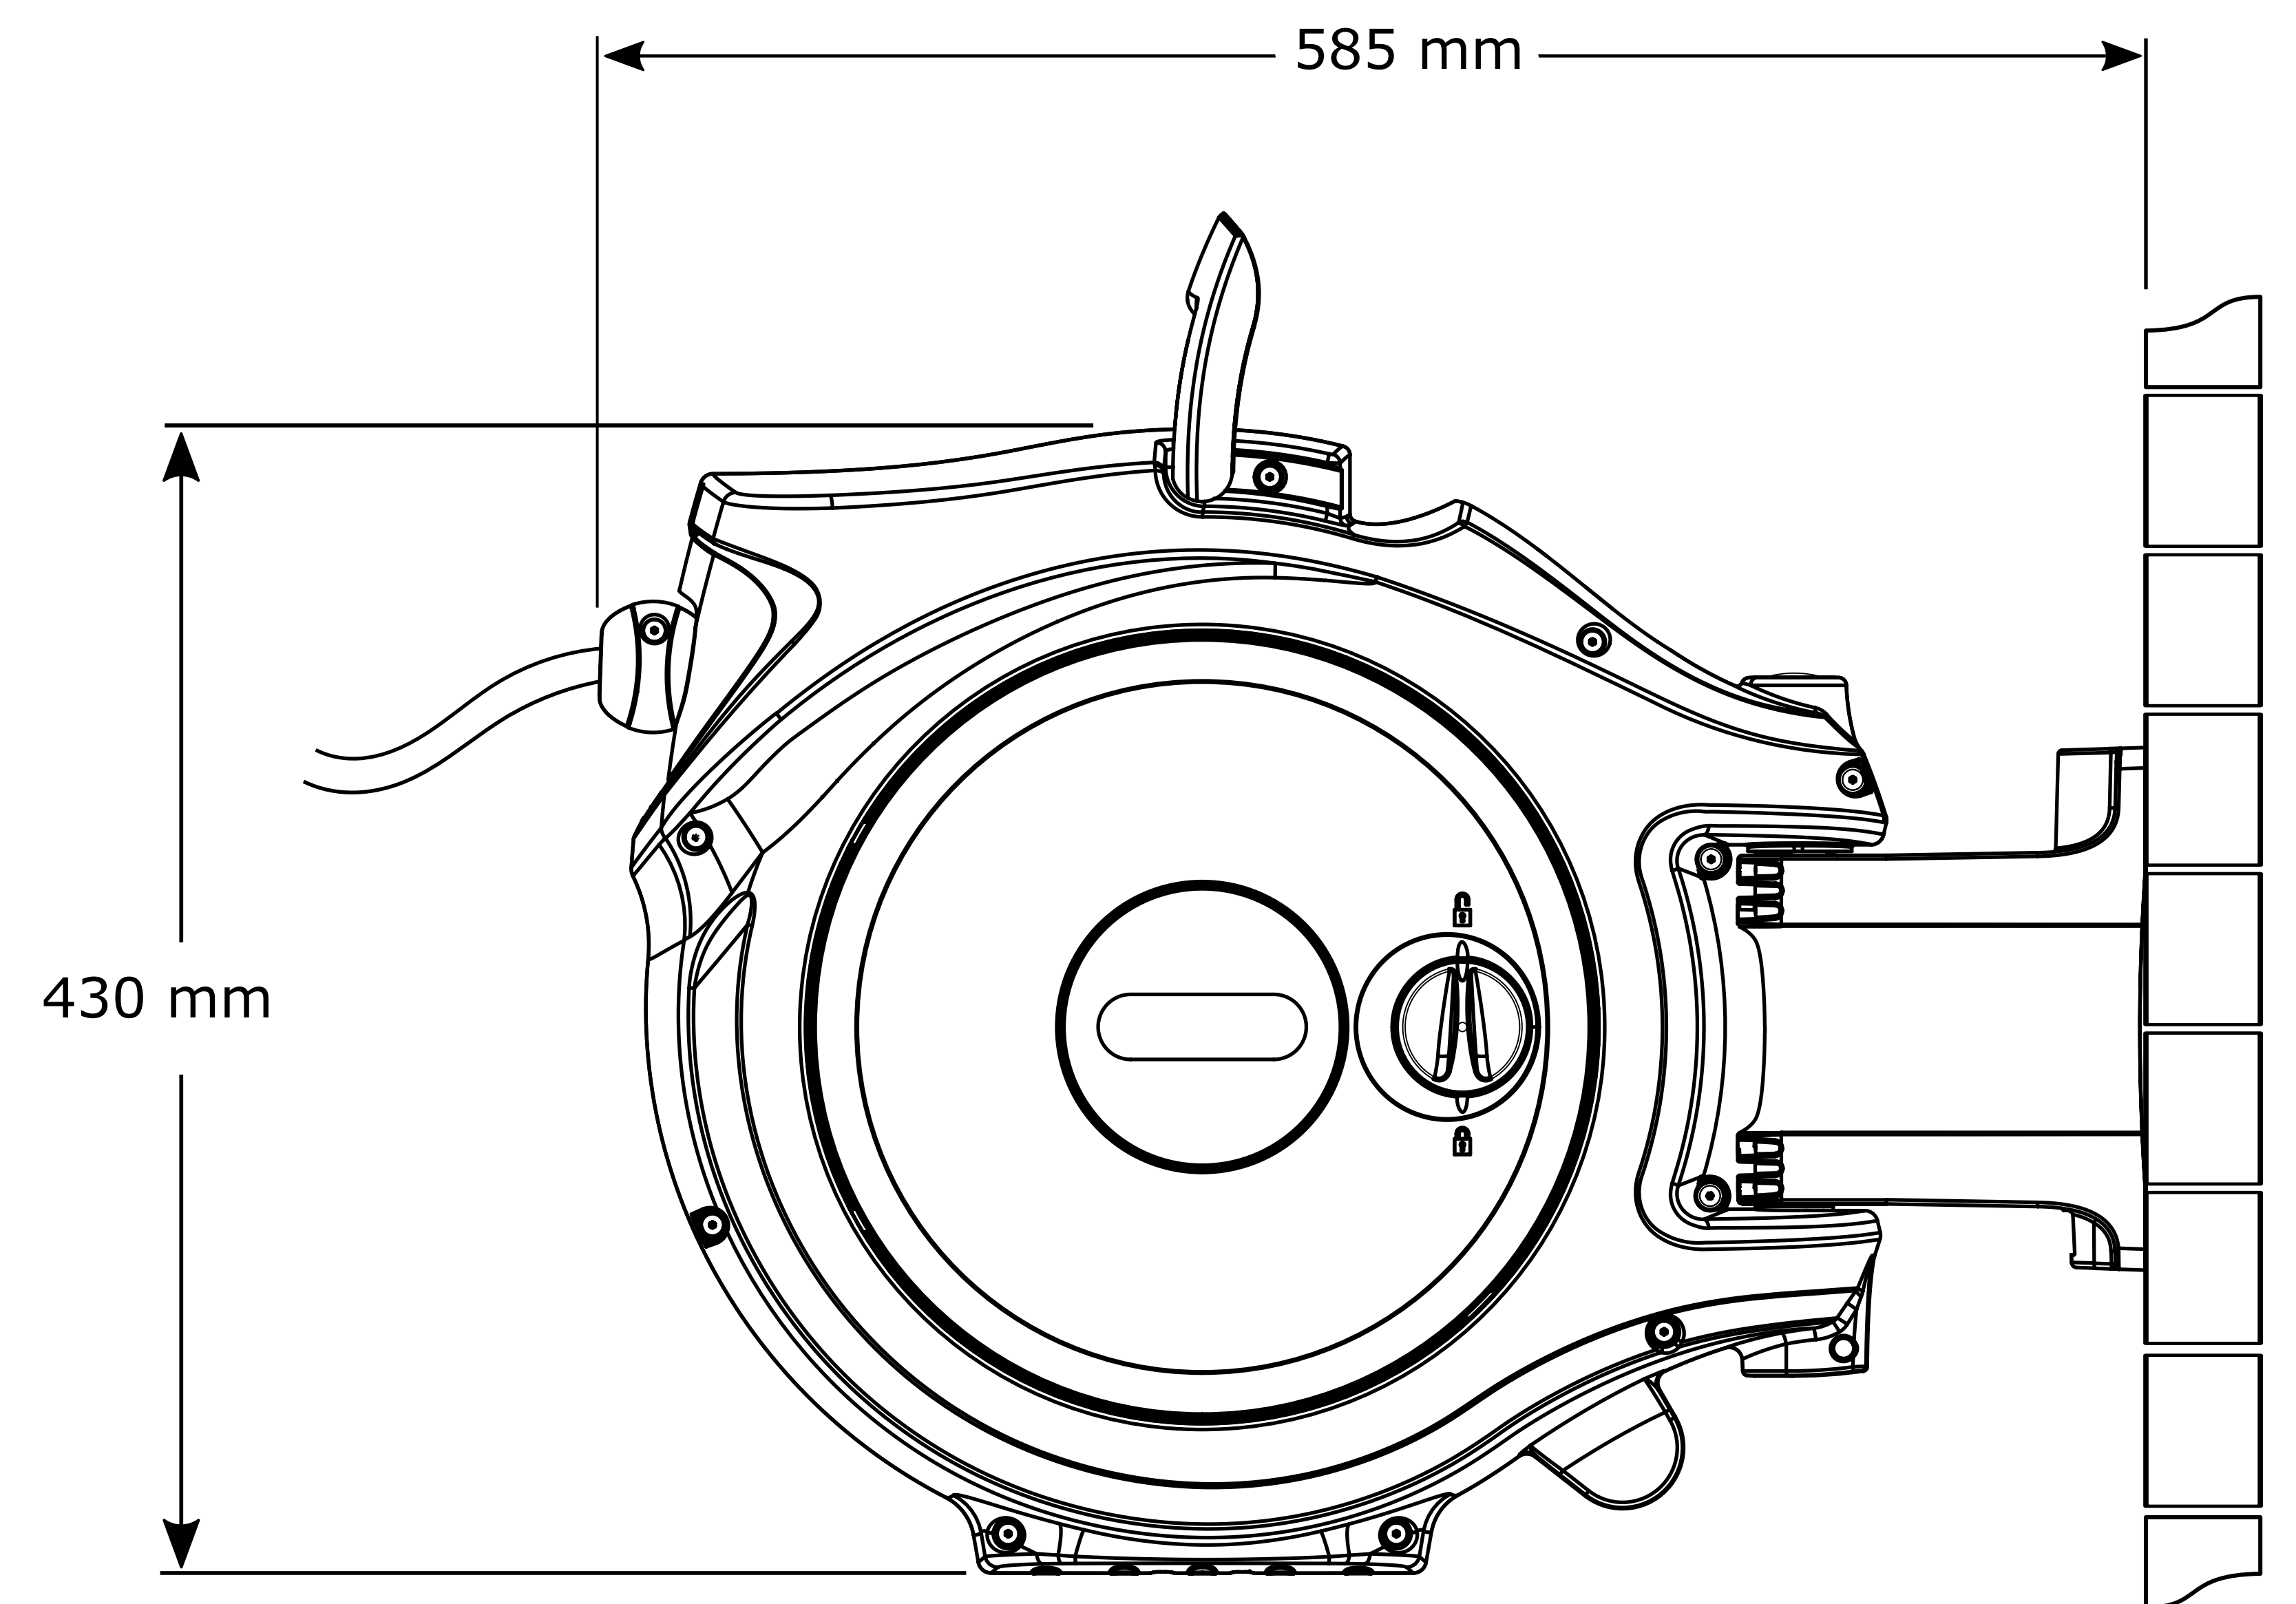

- 2401 0000 – Auto Reel with 20m hose
- 2402 0000 – Auto Reel with 25m hose
- 2403 0000 – Auto Reel with 30m hose

(NOTE: Drawing not to scale – Sizes are for reference and should be used as a guide only)