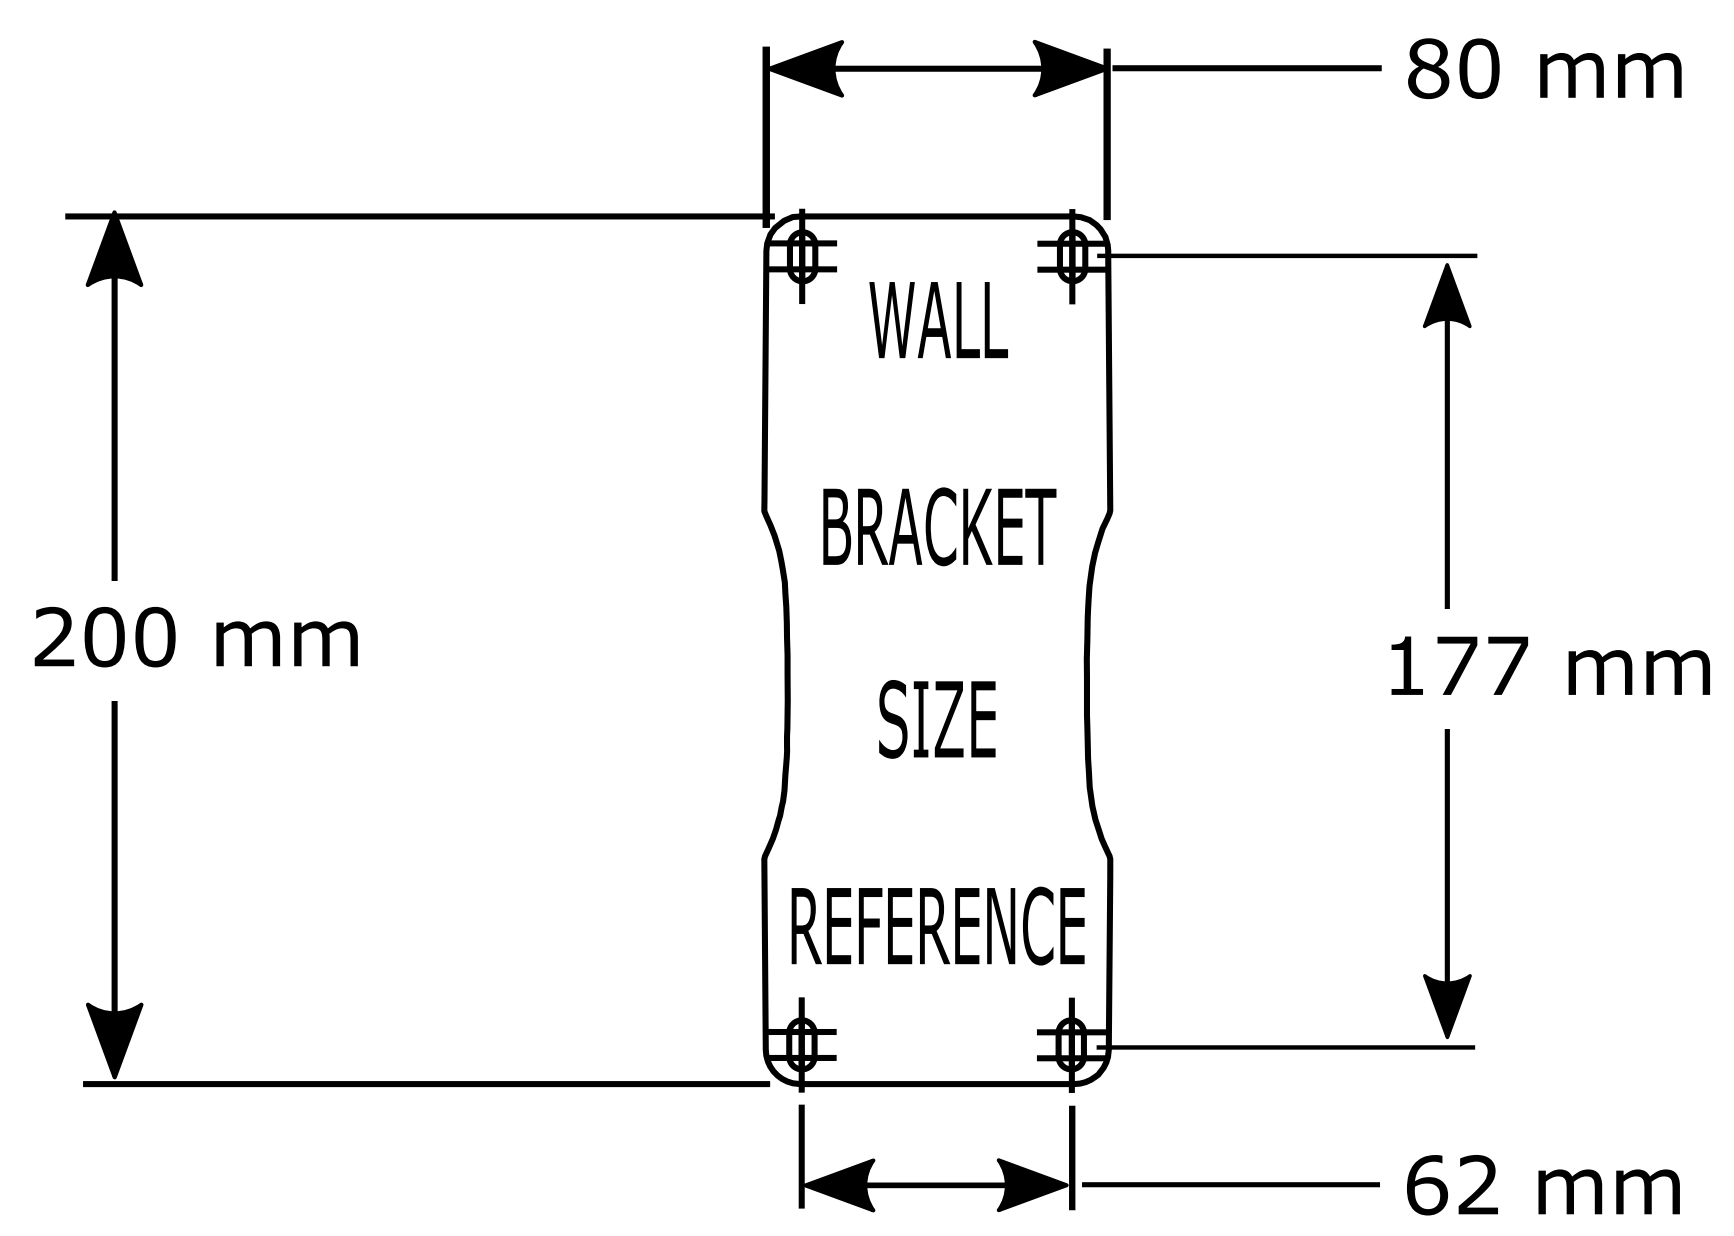

- 2401 0000 – Auto Reel with 20m hose
- 2402 0000 – Auto Reel with 25m hose
- 2403 0000 – Auto Reel with 30m hose

(NOTE: Drawing not to scale – Sizes are for reference and should be used as a guide only)