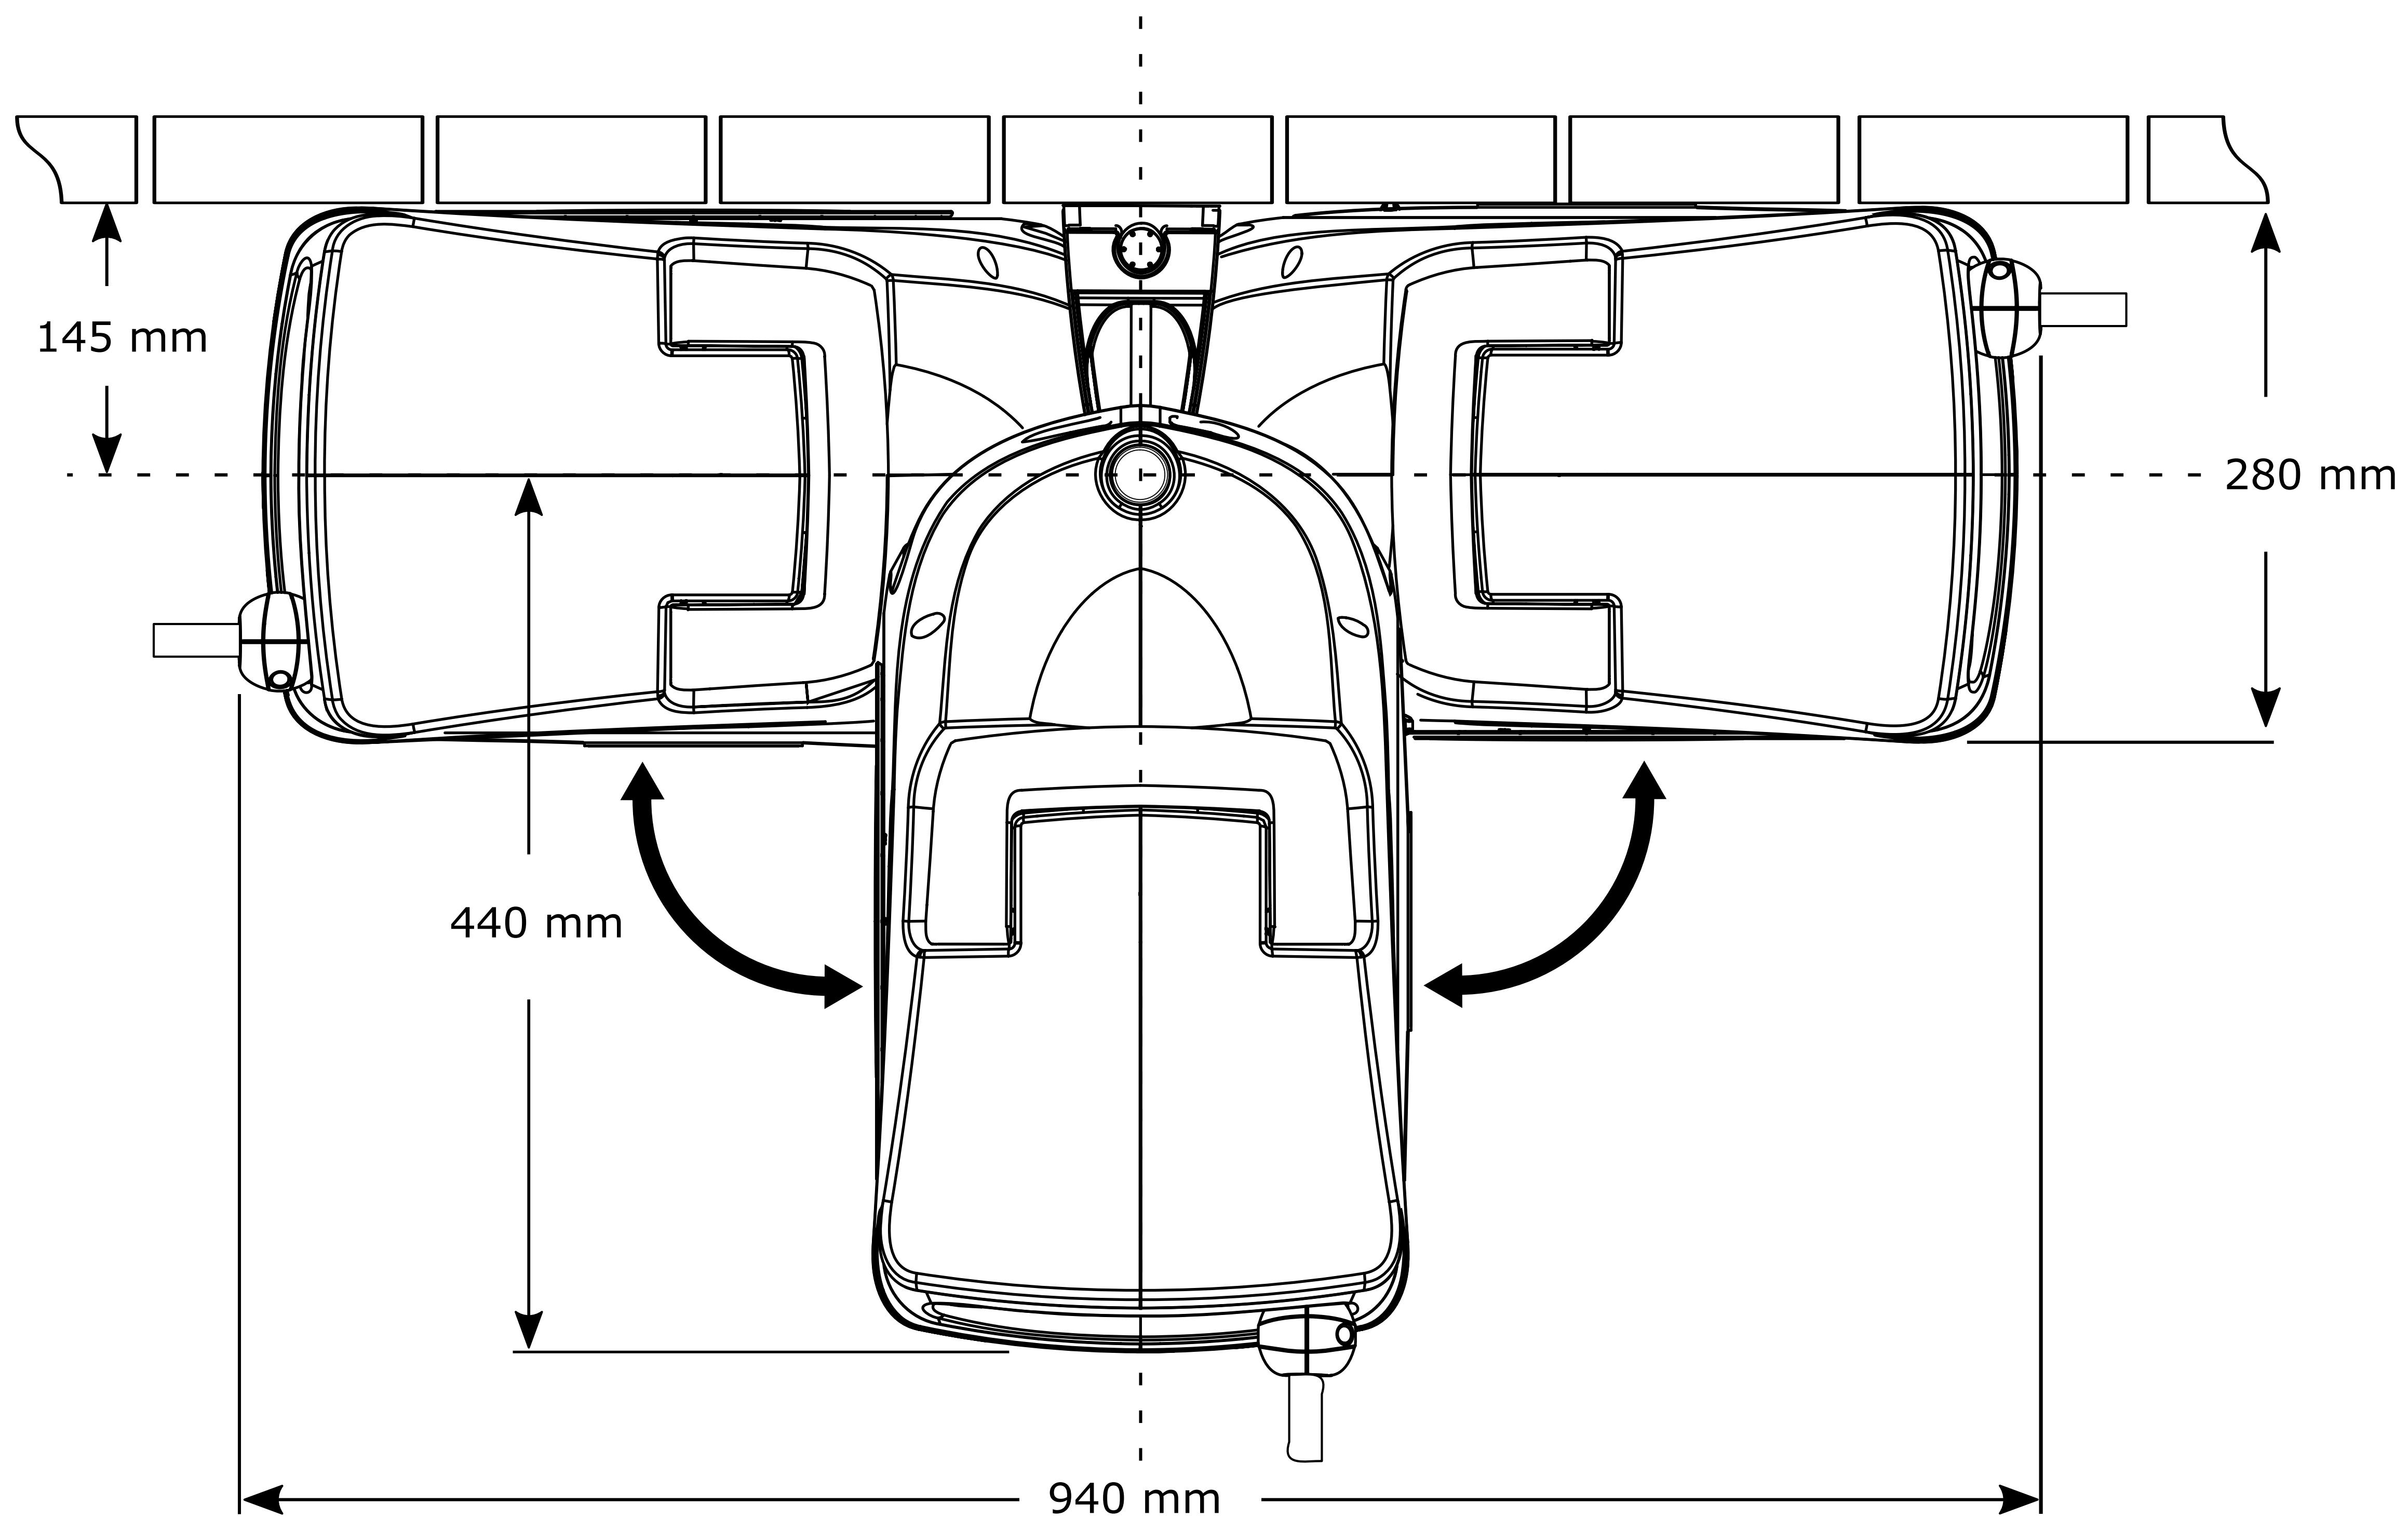

- 2401 0000 – Auto Reel with 20m hose
- 2402 0000 – Auto Reel with 25m hose
- 2403 0000 – Auto Reel with 30m hose

(NOTE: Drawing not to scale – Sizes are for reference and should be used as a guide only)