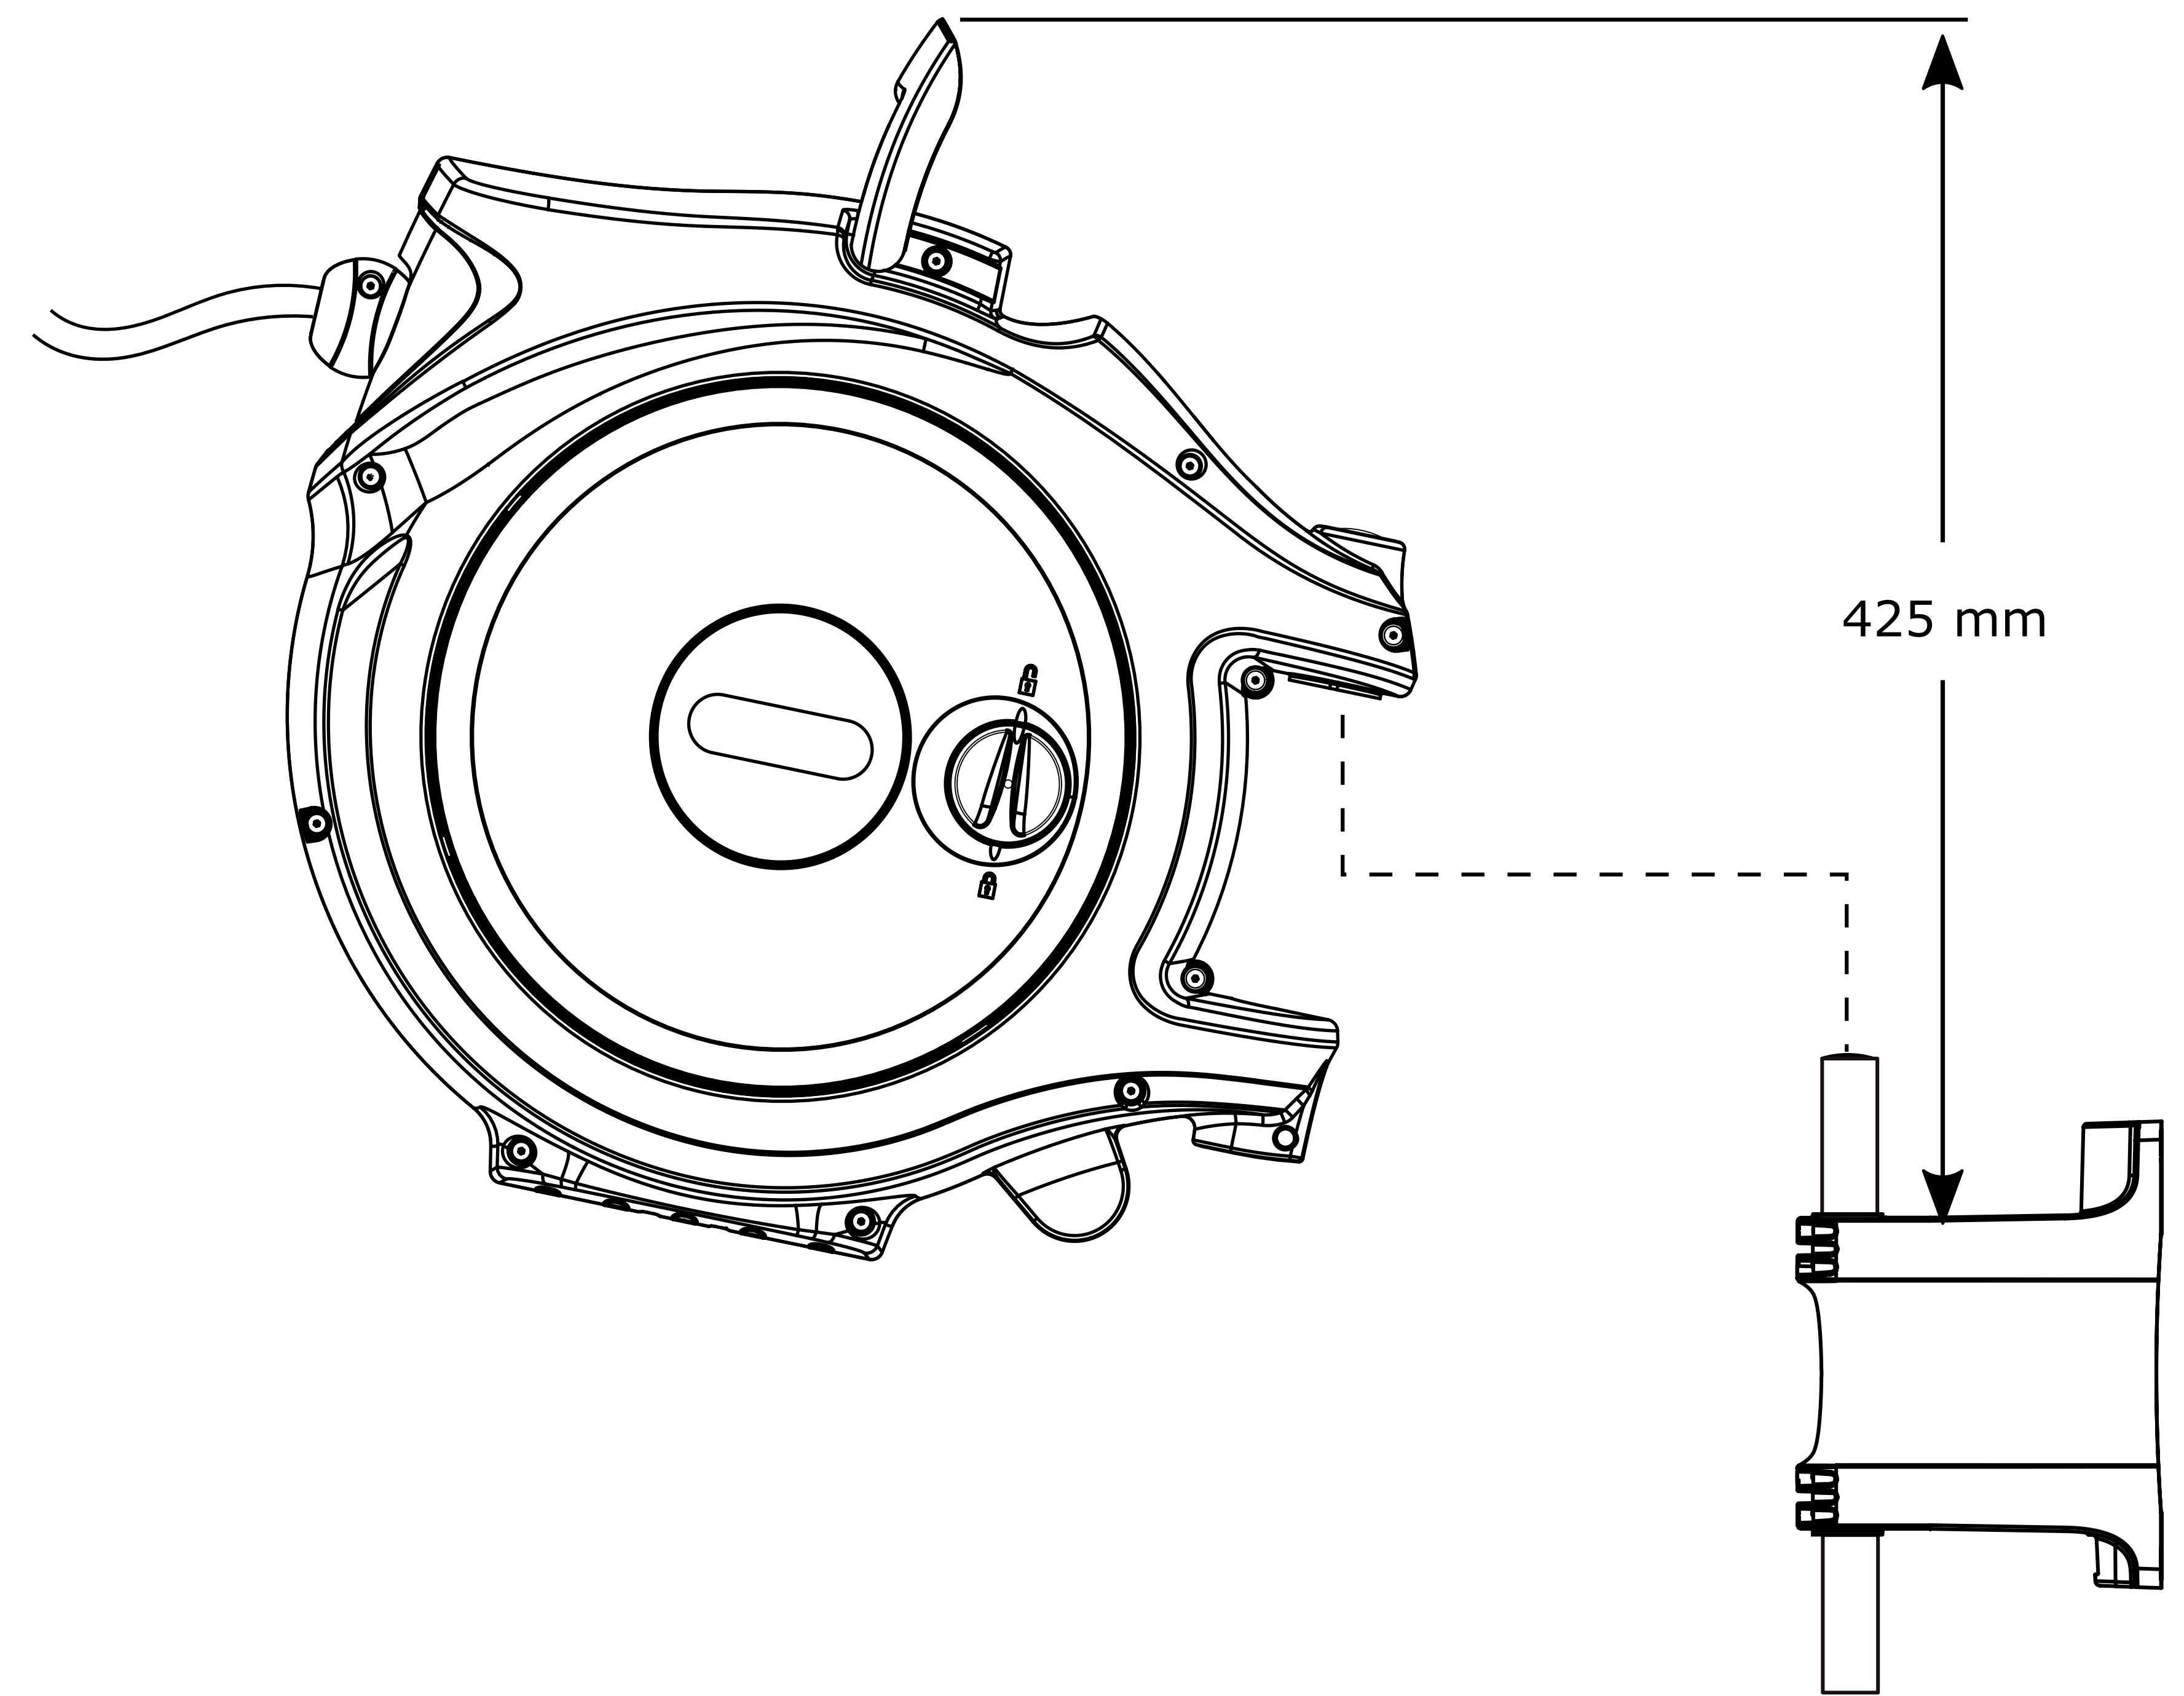

- 2401 0000 – Auto Reel with 20m hose
- 2402 0000 – Auto Reel with 25m hose
- 2403 0000 – Auto Reel with 30m hose

(NOTE: Drawing not to scale – Sizes are for reference and should be used as a guide only)