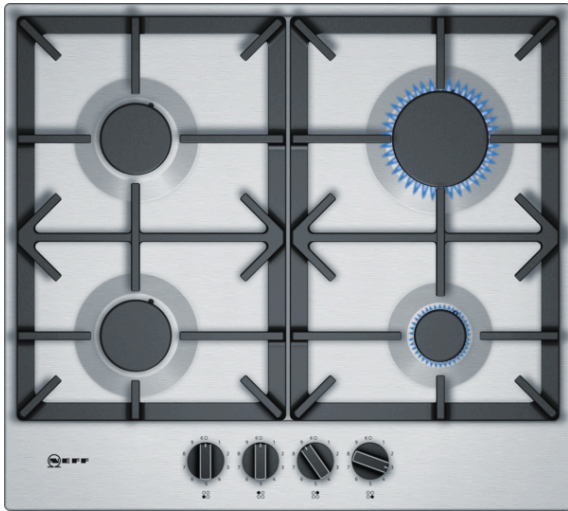

N 70
T26DS49N0
60 CM, HOB, STAINLESS STEEL

COOKING PASSION SINCE 1877

The gas hob with a stainless-steel surface design and adjustable FlameSelect.

- ✓ FlameSelect - Thanks to the clever control of gas flow, the flame can be precisely adjusted in 9 steps. Always the same reliable and precise power levels for outstanding cooking convenience.
- ✓ Continuous cast-iron pan supports for maximum stability and cooking convenience.
- ✓ Design co-ordinated control dials - easy to operate in an attractive design.

Features

Technical Data

Product name/family : gas hob w integrated controls

Construction type : Built-in

Energy input : Gas

Total number of positions that can be used at the same time : 4

Required niche size for installation (HxWxD) : 45 x 560-562 x 480-492

Location of control panel : Hob front

Basic surface material : Stainless steel

Color of surface : Stainless steel

Color of frame : Stainless steel

Approval certificates : CE, Eurasian

Length of electrical supply cord (cm) : 100

T26DS49N0

60 CM, HOB, STAINLESS STEEL

Features

Design

- Stainless steel

Special features

- FlameSelect with 9 steps
- Design co-ordinated control dials
- Ignition via control dials
- black cast iron pan supports with protective rubber feet