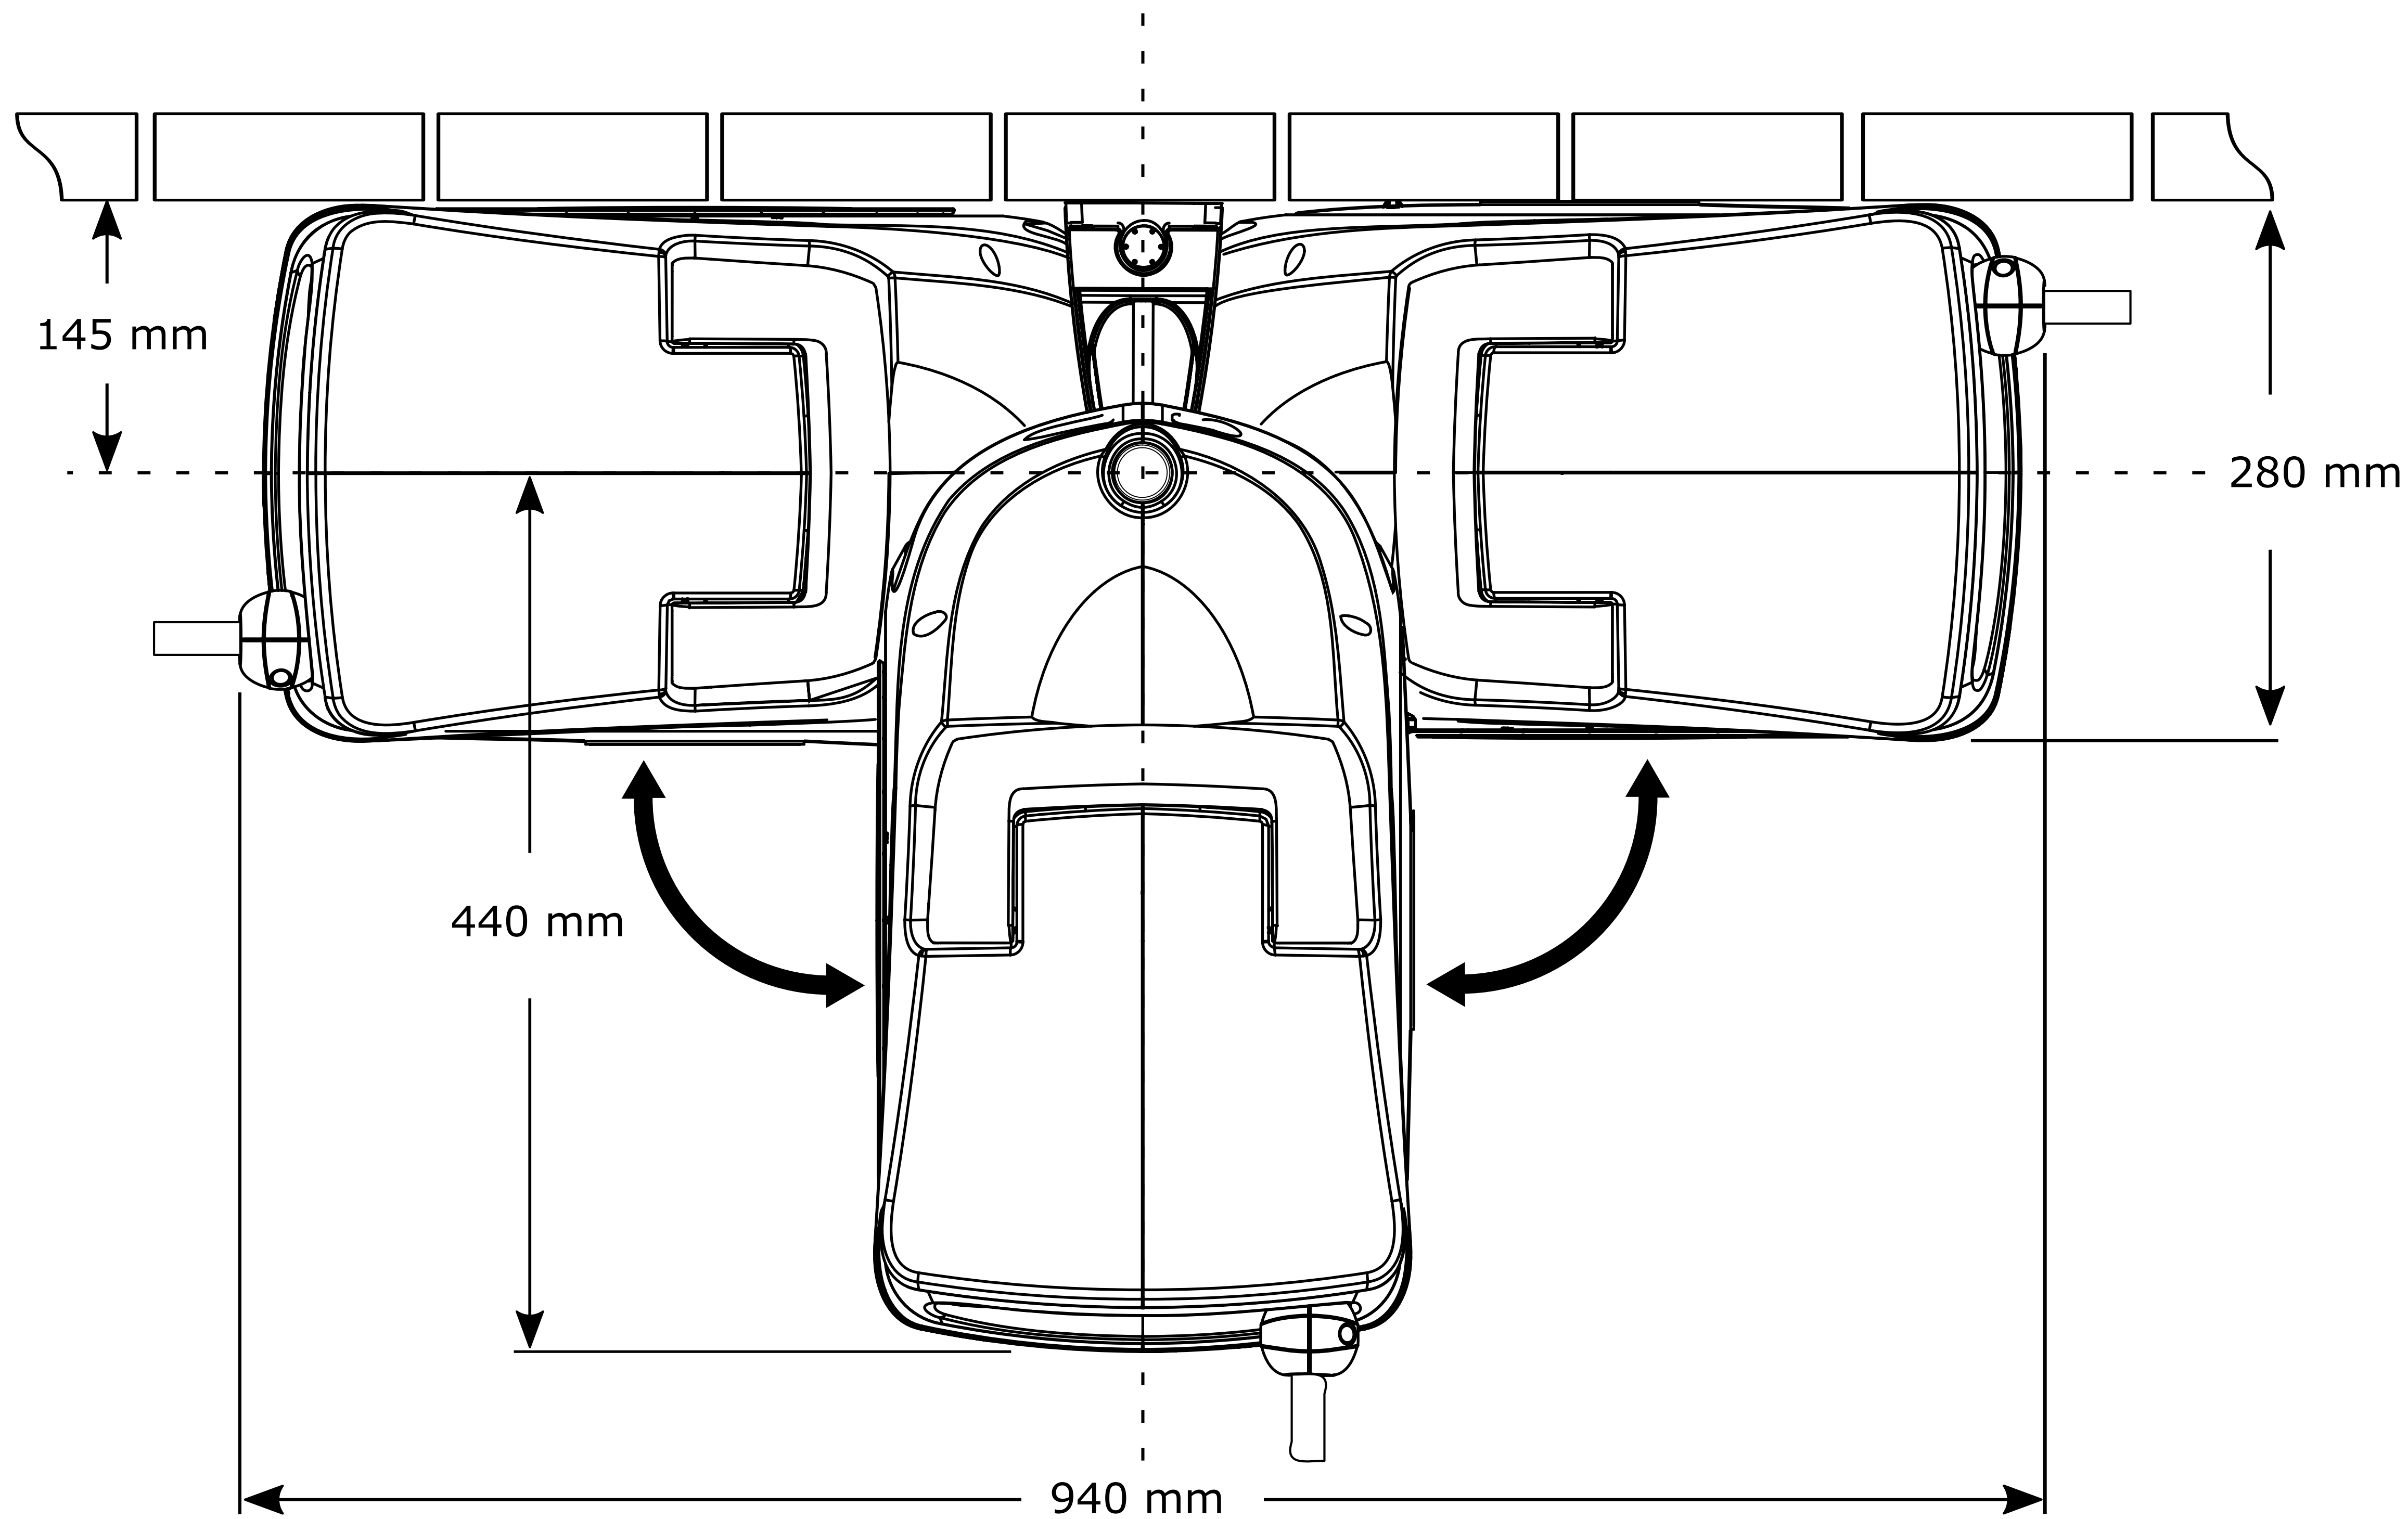

2401 0000 – Auto Reel with 20m hose  
 2402 0000 – Auto Reel with 25m hose  
 2403 0000 – Auto Reel with 30m hose

(NOTE: Drawing not to scale – Sizes are for reference and should be used as a guide only)