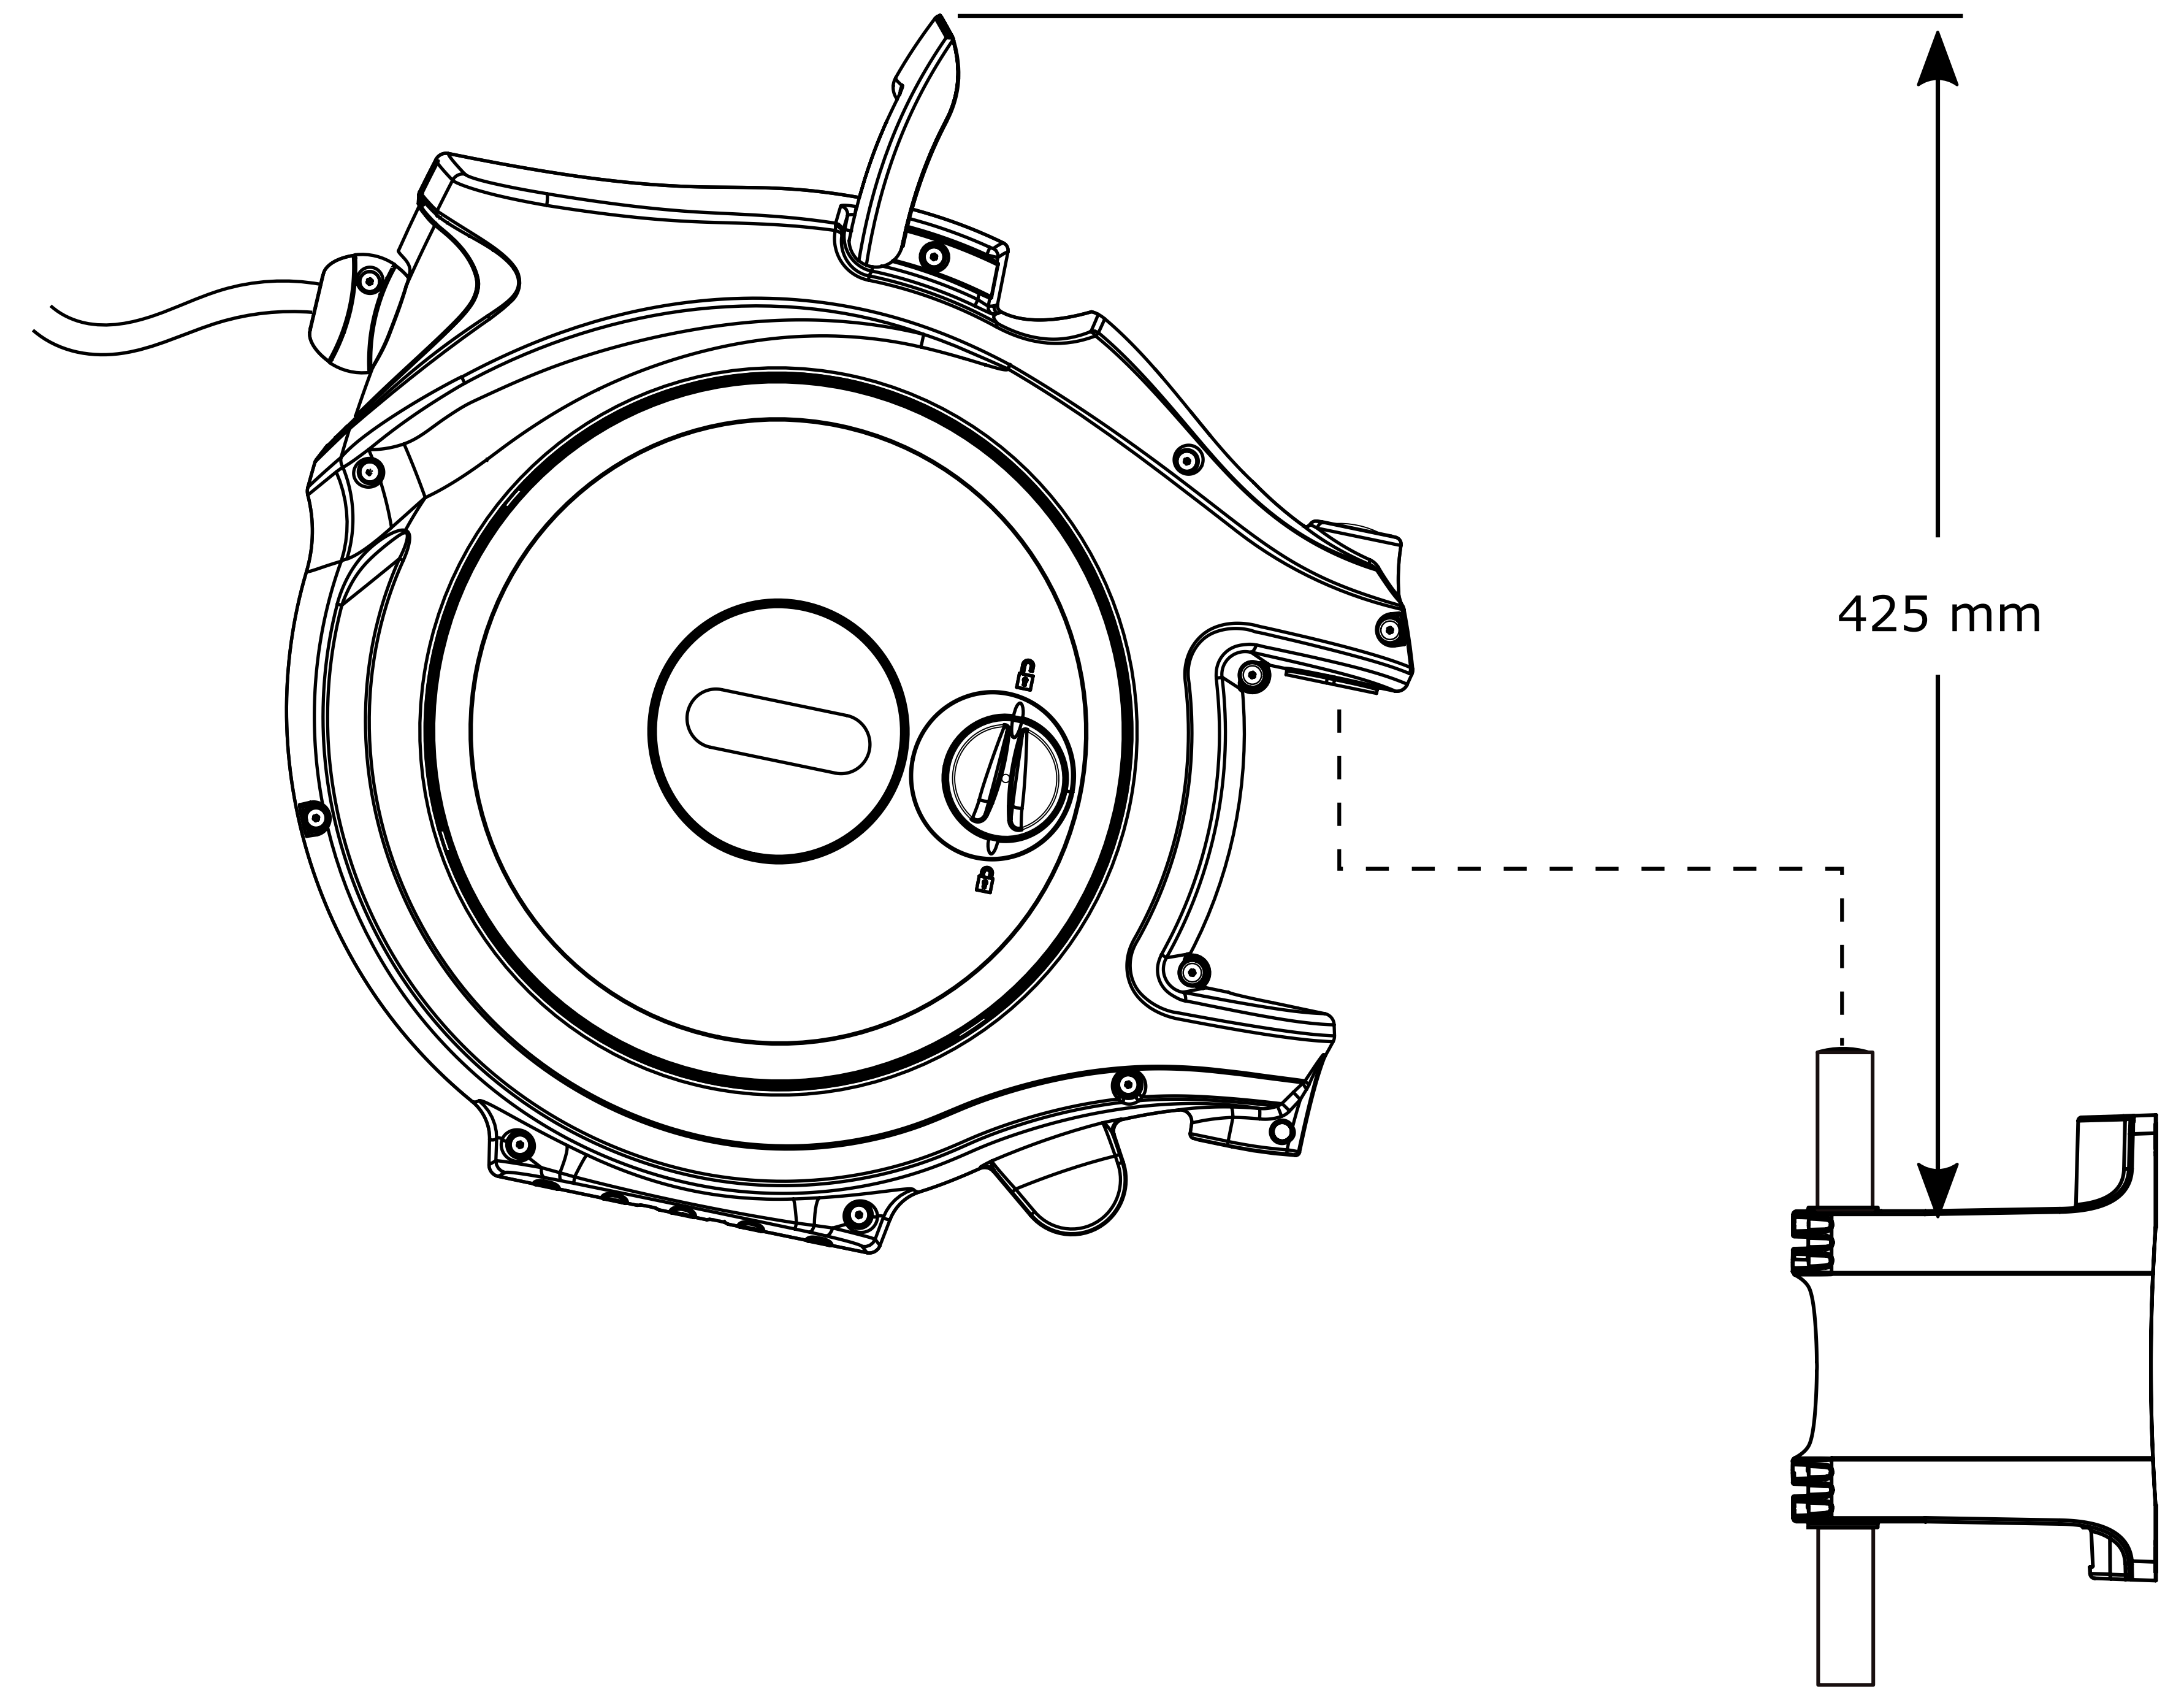

2401 0000 – Auto Reel with 20m hose  
 2402 0000 – Auto Reel with 25m hose  
 2403 0000 – Auto Reel with 30m hose

(NOTE: Drawing not to scale – Sizes are for reference and should be used as a guide only)