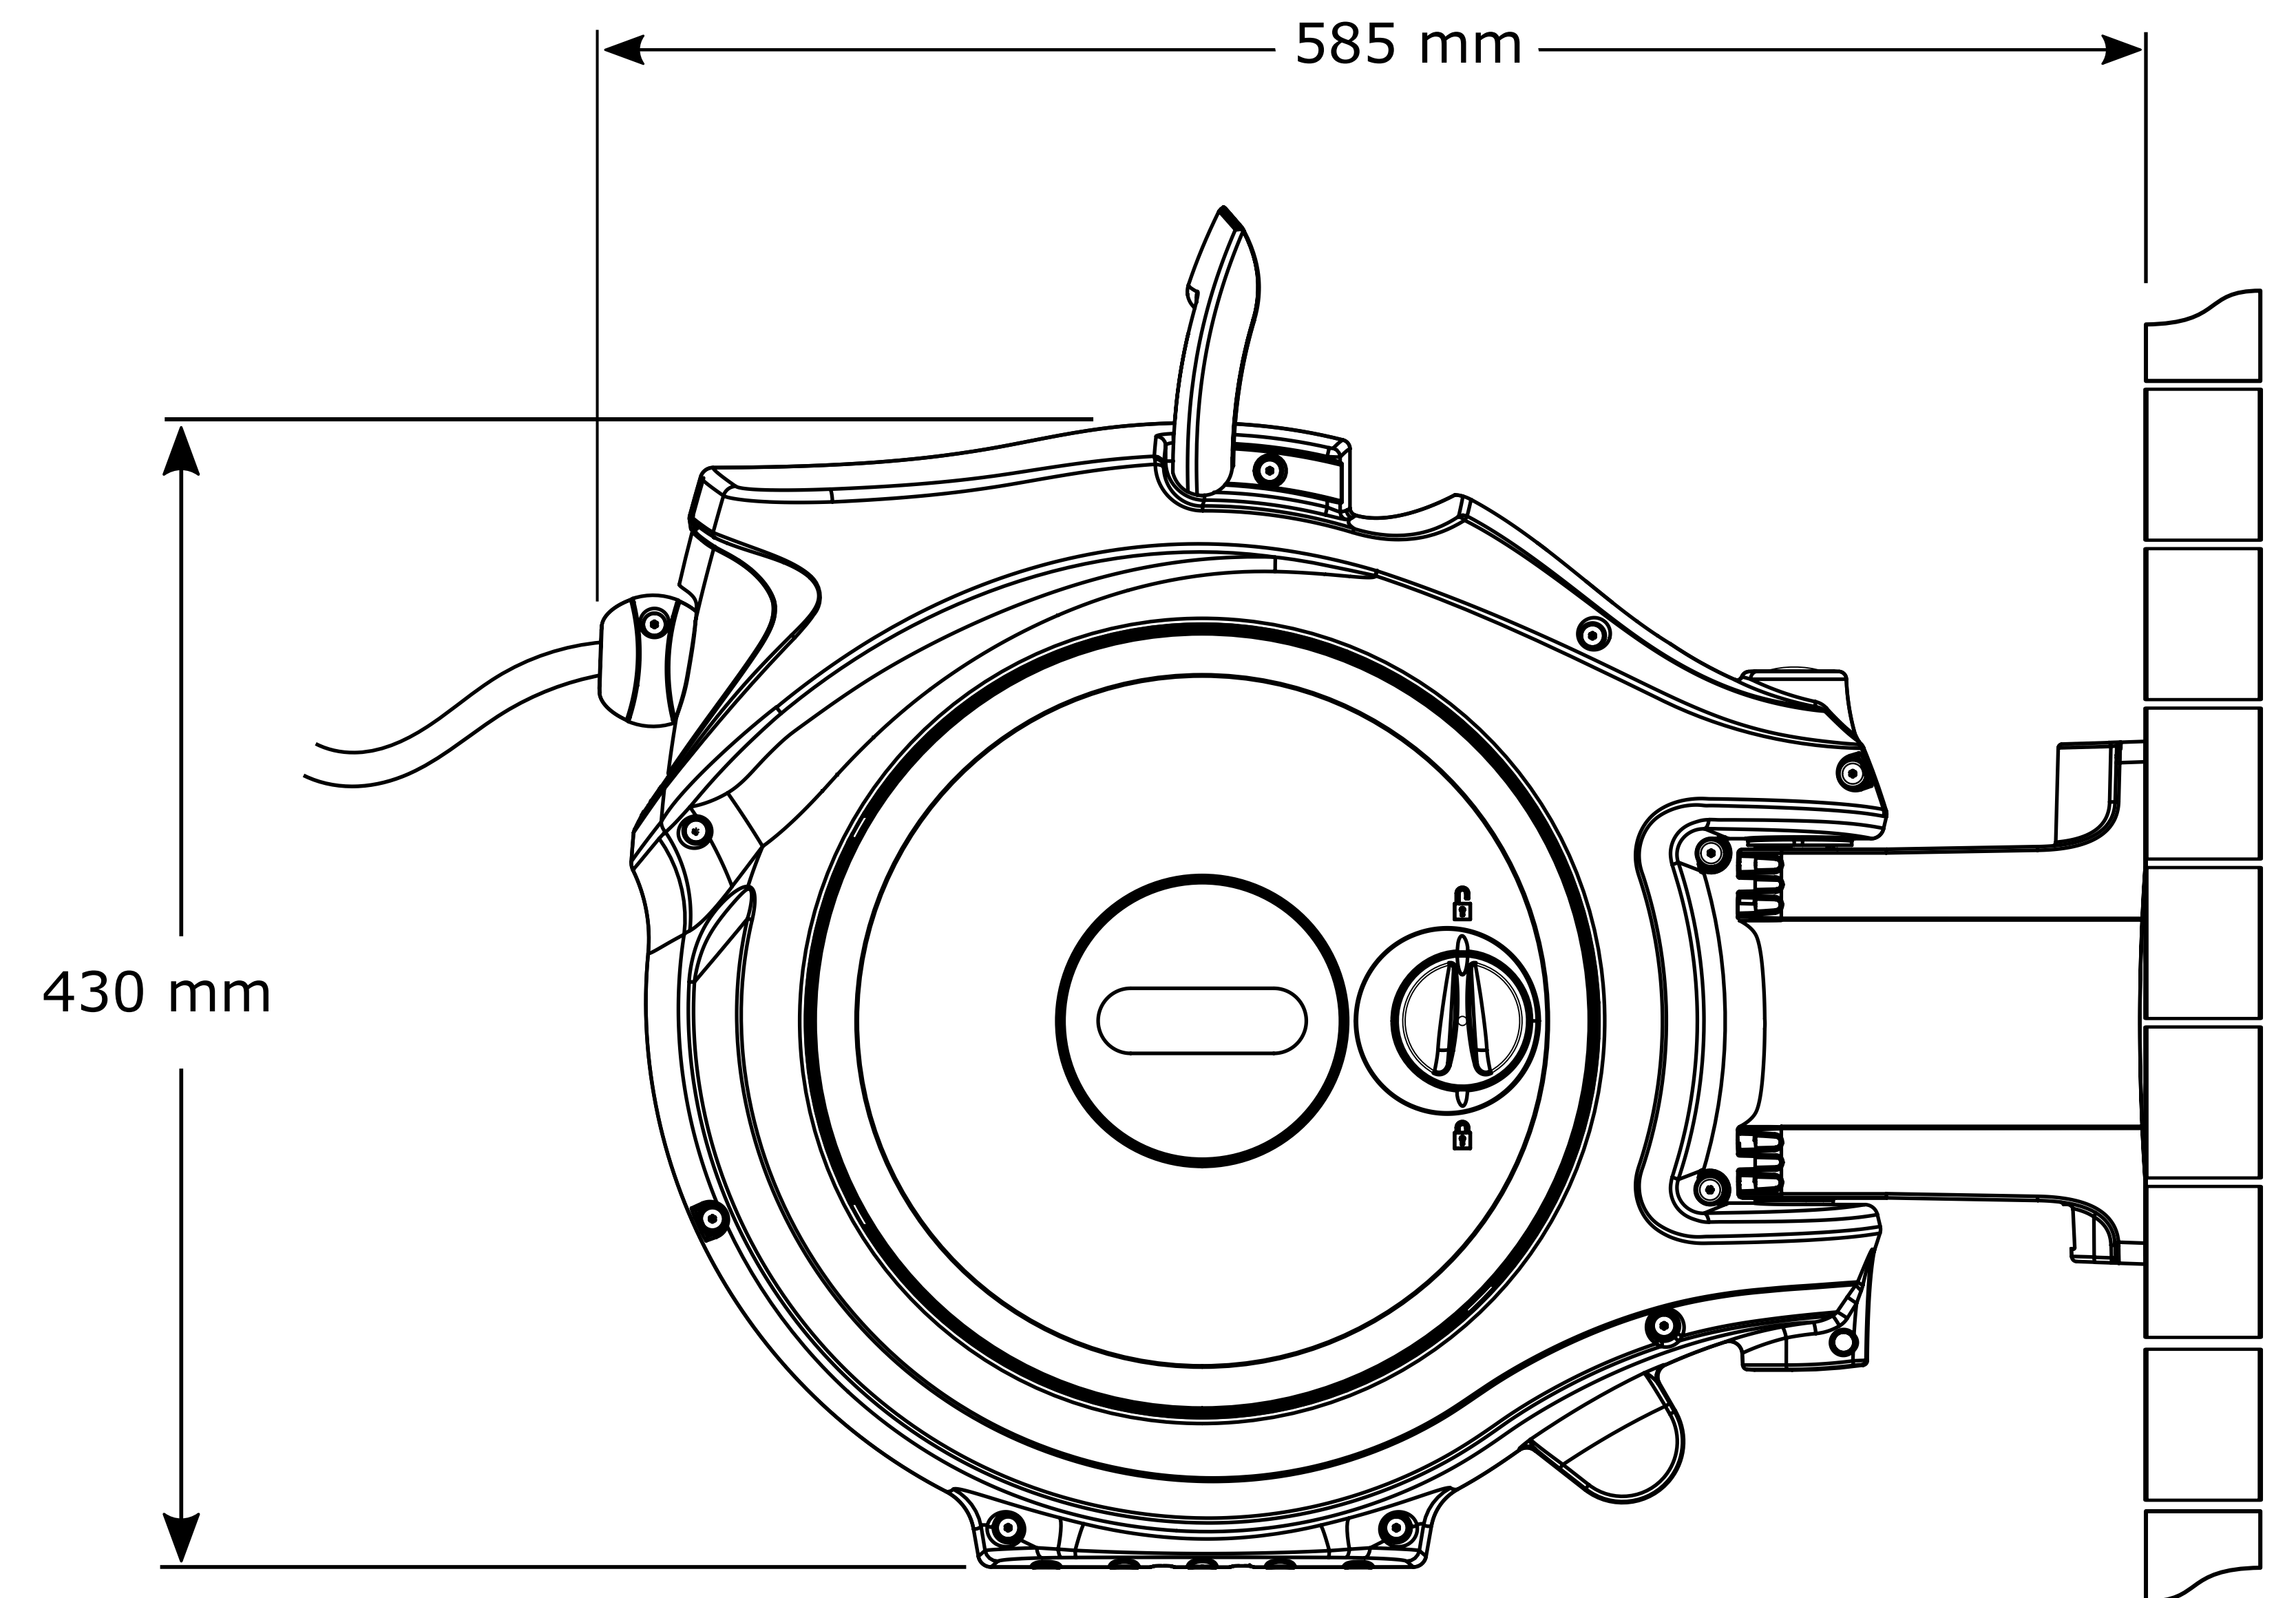

2401 0000 – Auto Reel with 20m hose  
 2402 0000 – Auto Reel with 25m hose  
 2403 0000 – Auto Reel with 30m hose

(NOTE: Drawing not to scale – Sizes are for reference and should be used as a guide only)