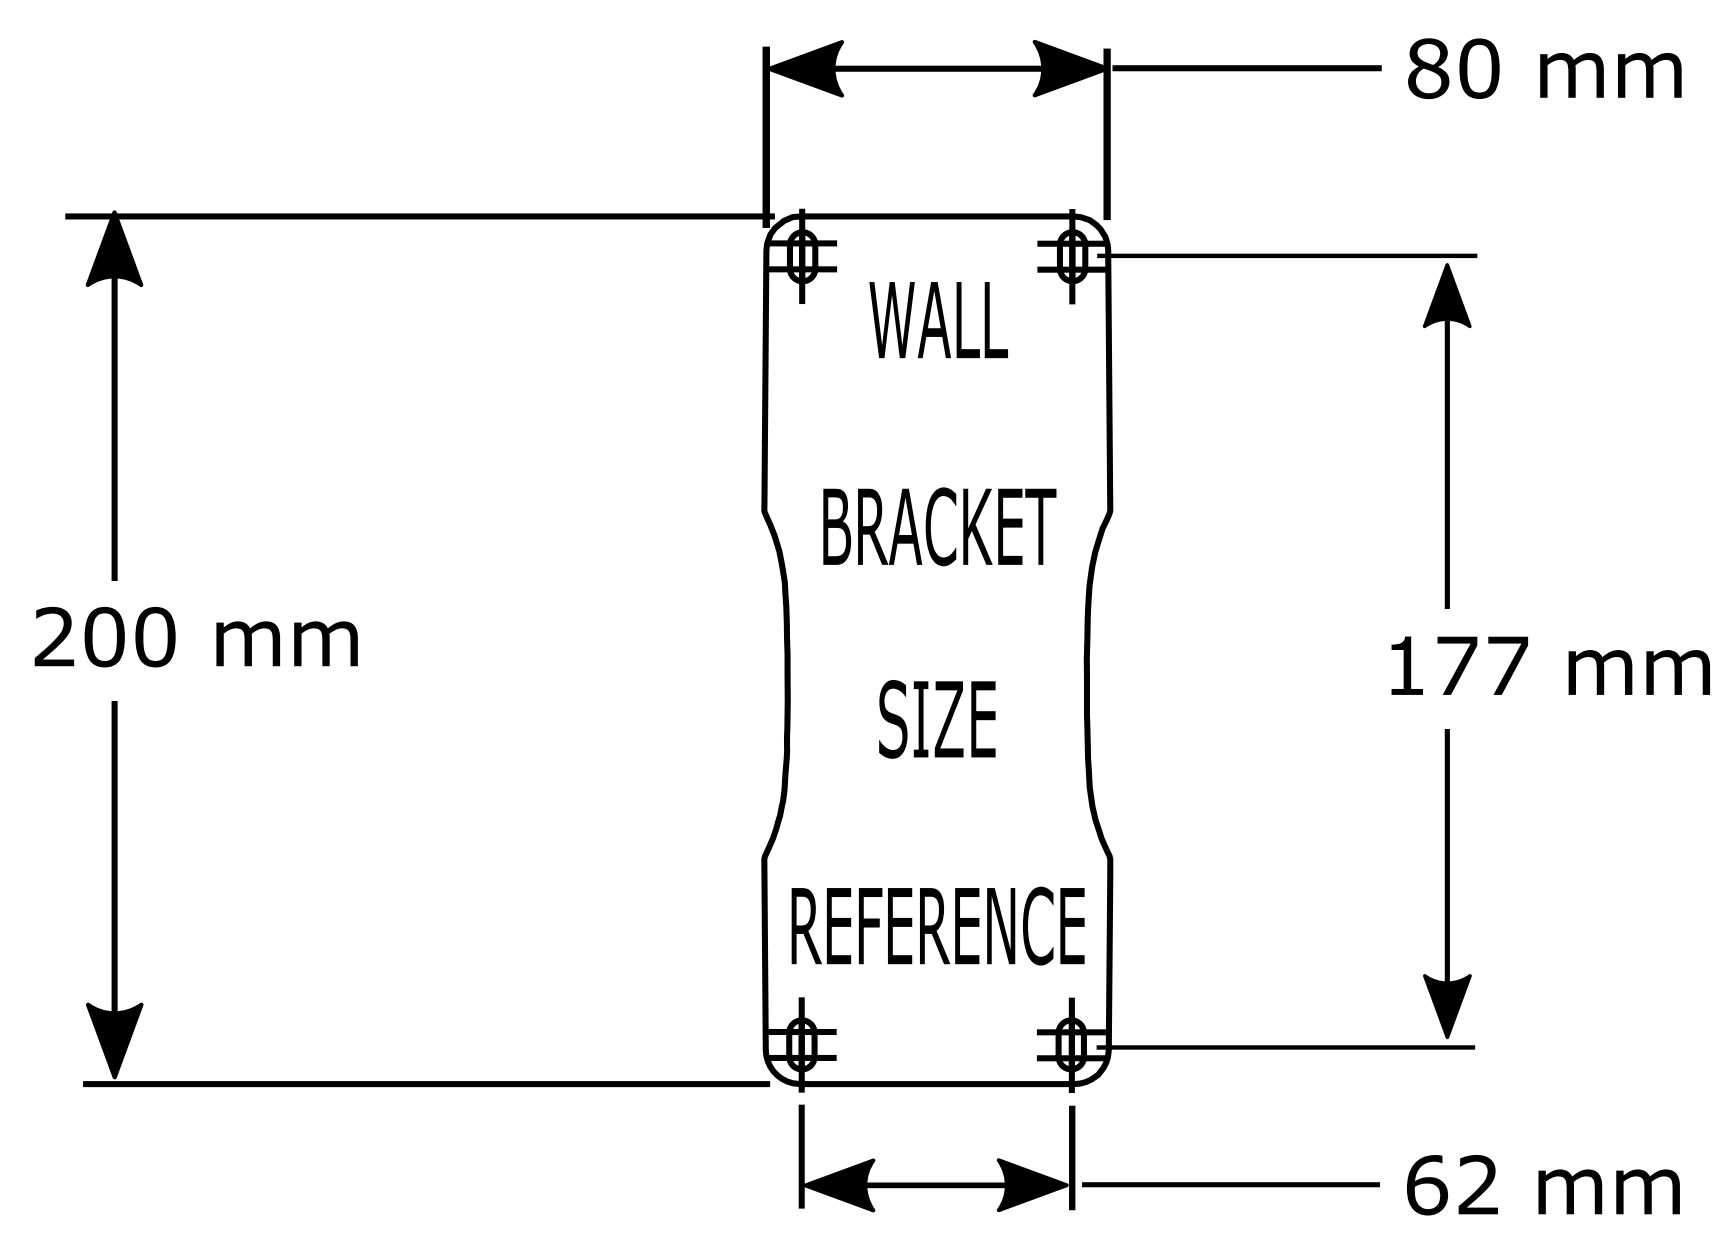

2401 0000 – Auto Reel with 20m hose  
 2402 0000 – Auto Reel with 25m hose  
 2403 0000 – Auto Reel with 30m hose

(NOTE: Drawing not to scale – Sizes are for reference and should be used as a guide only)