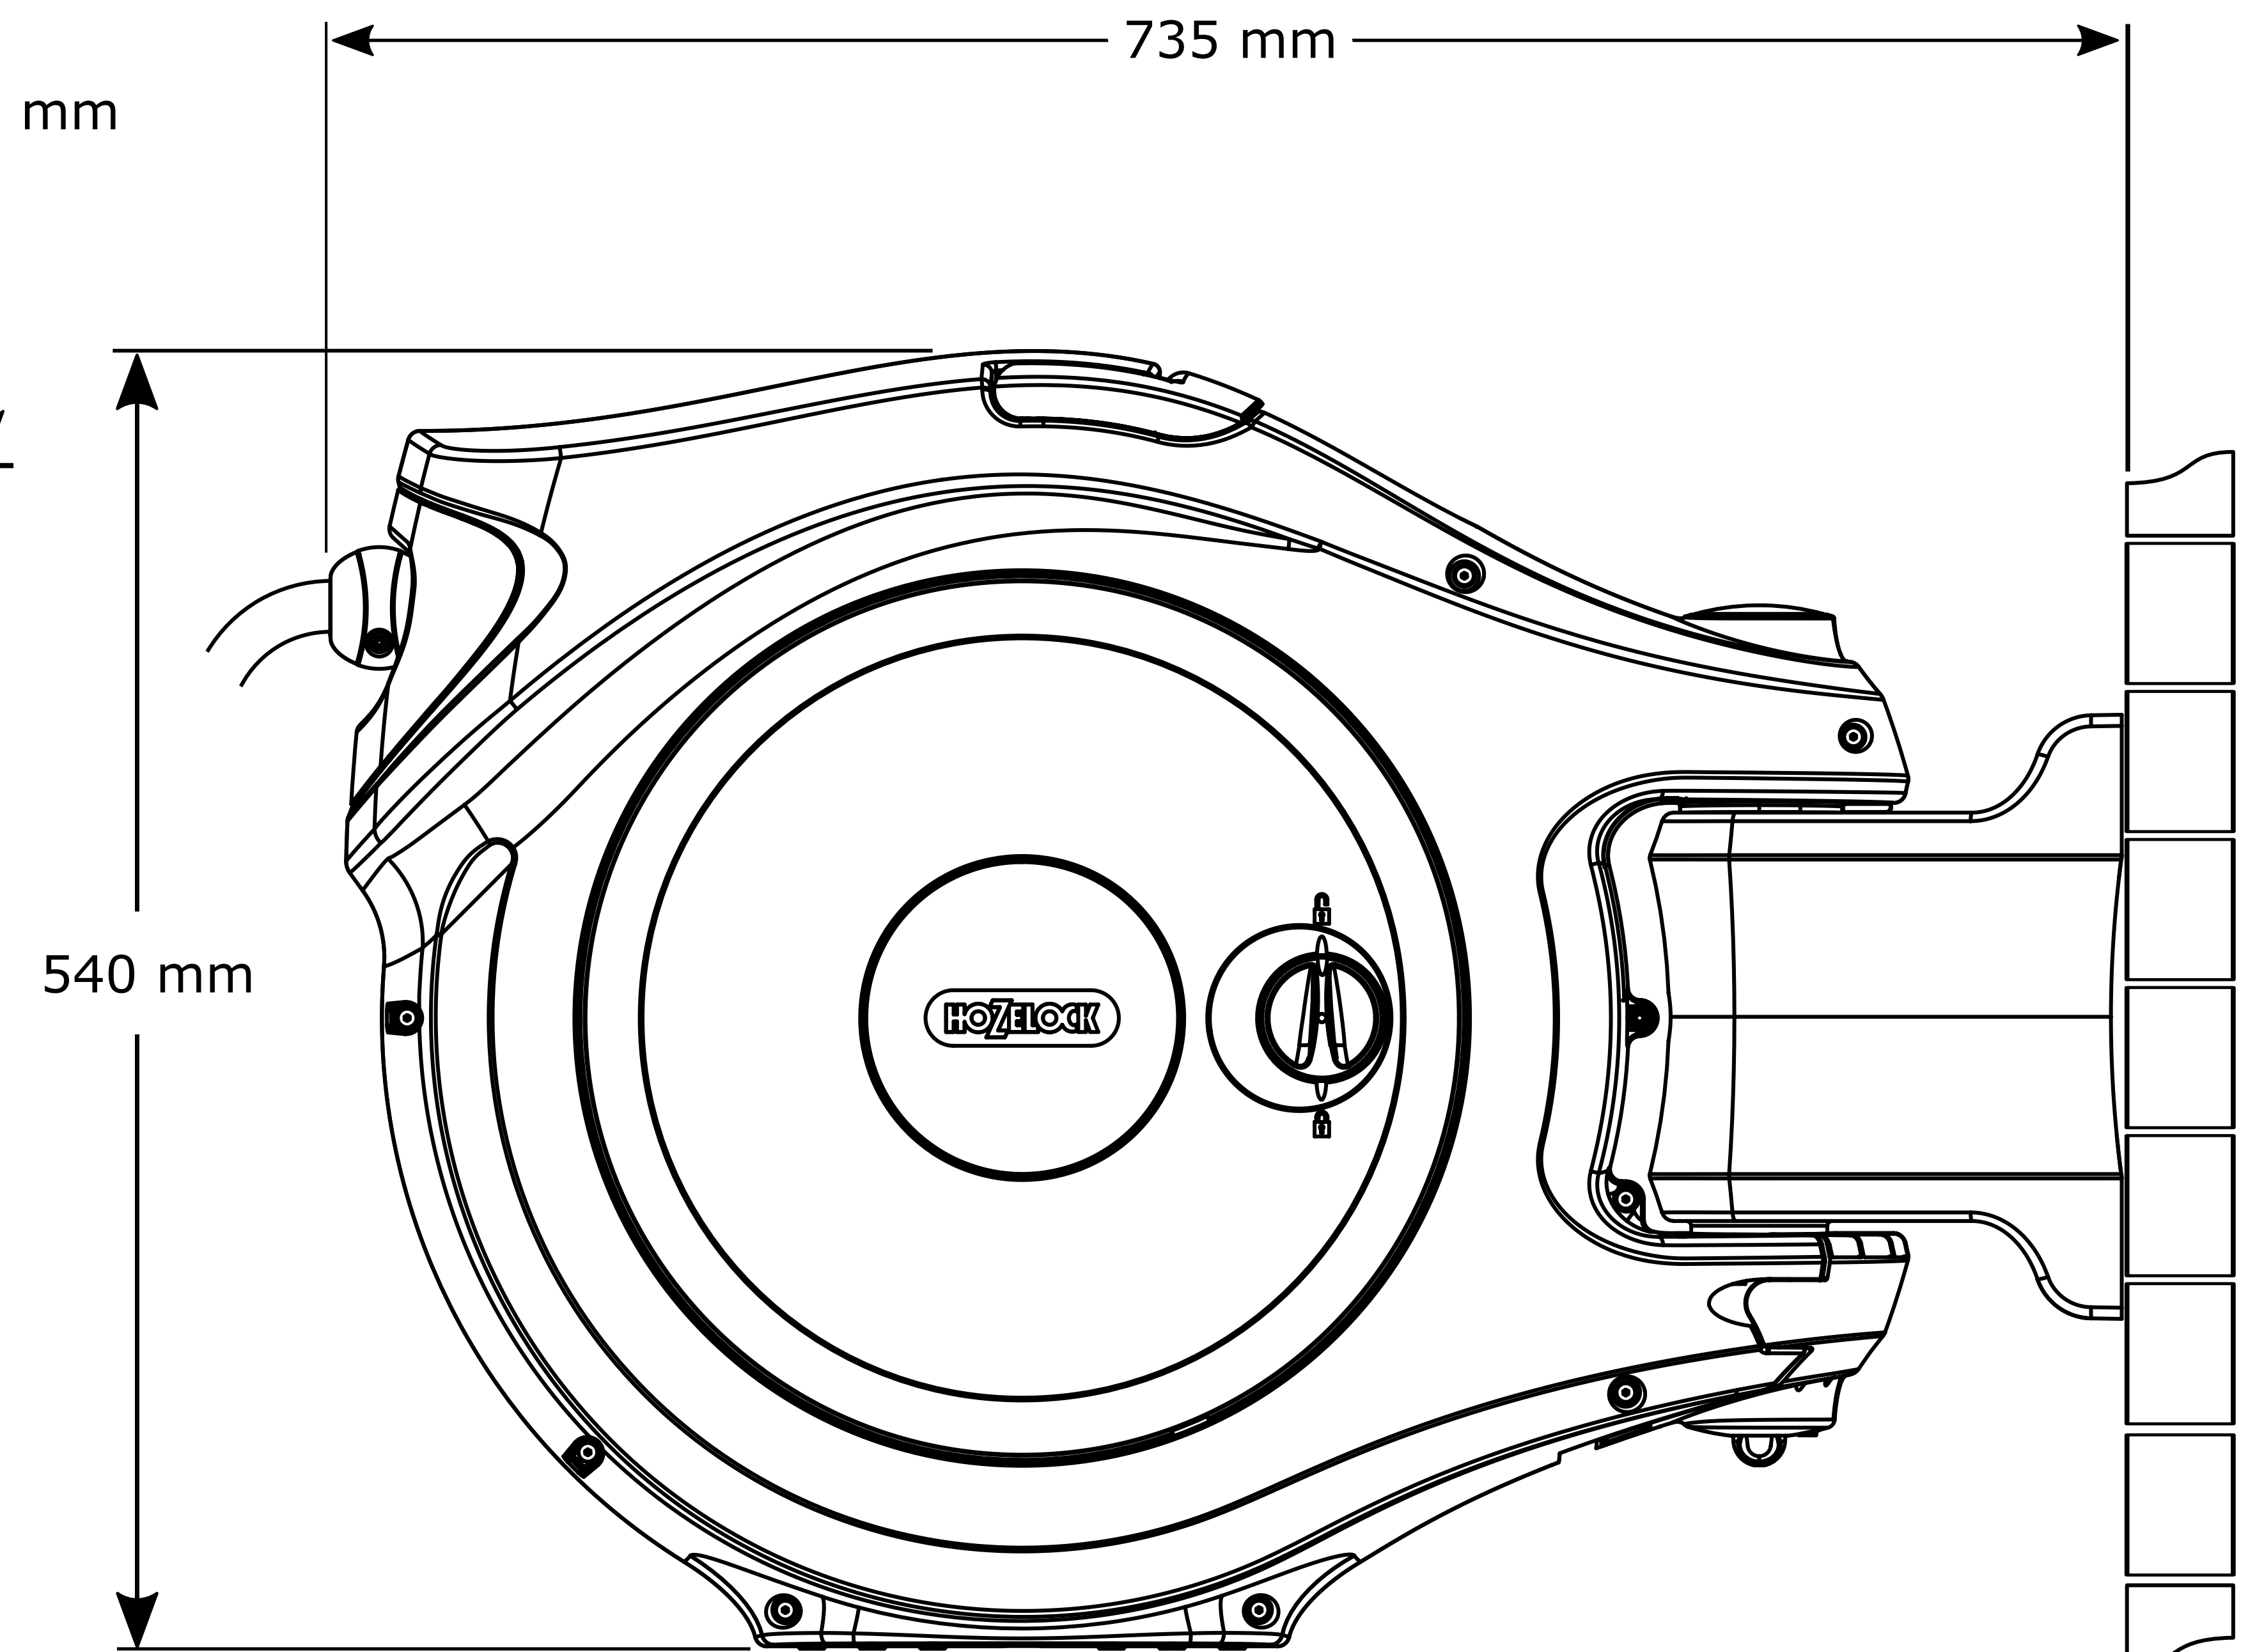

2595 0000 – Auto Reel with 40m hose

2597 0000 – Flowmax™ Auto Reel with 30m hose

(NOTE: Drawing not to scale – Sizes are for reference and should be used as a guide only)

NO.	PSI	01002	REVISION	1
ORGIN	GWALT		DATE	09/05/18