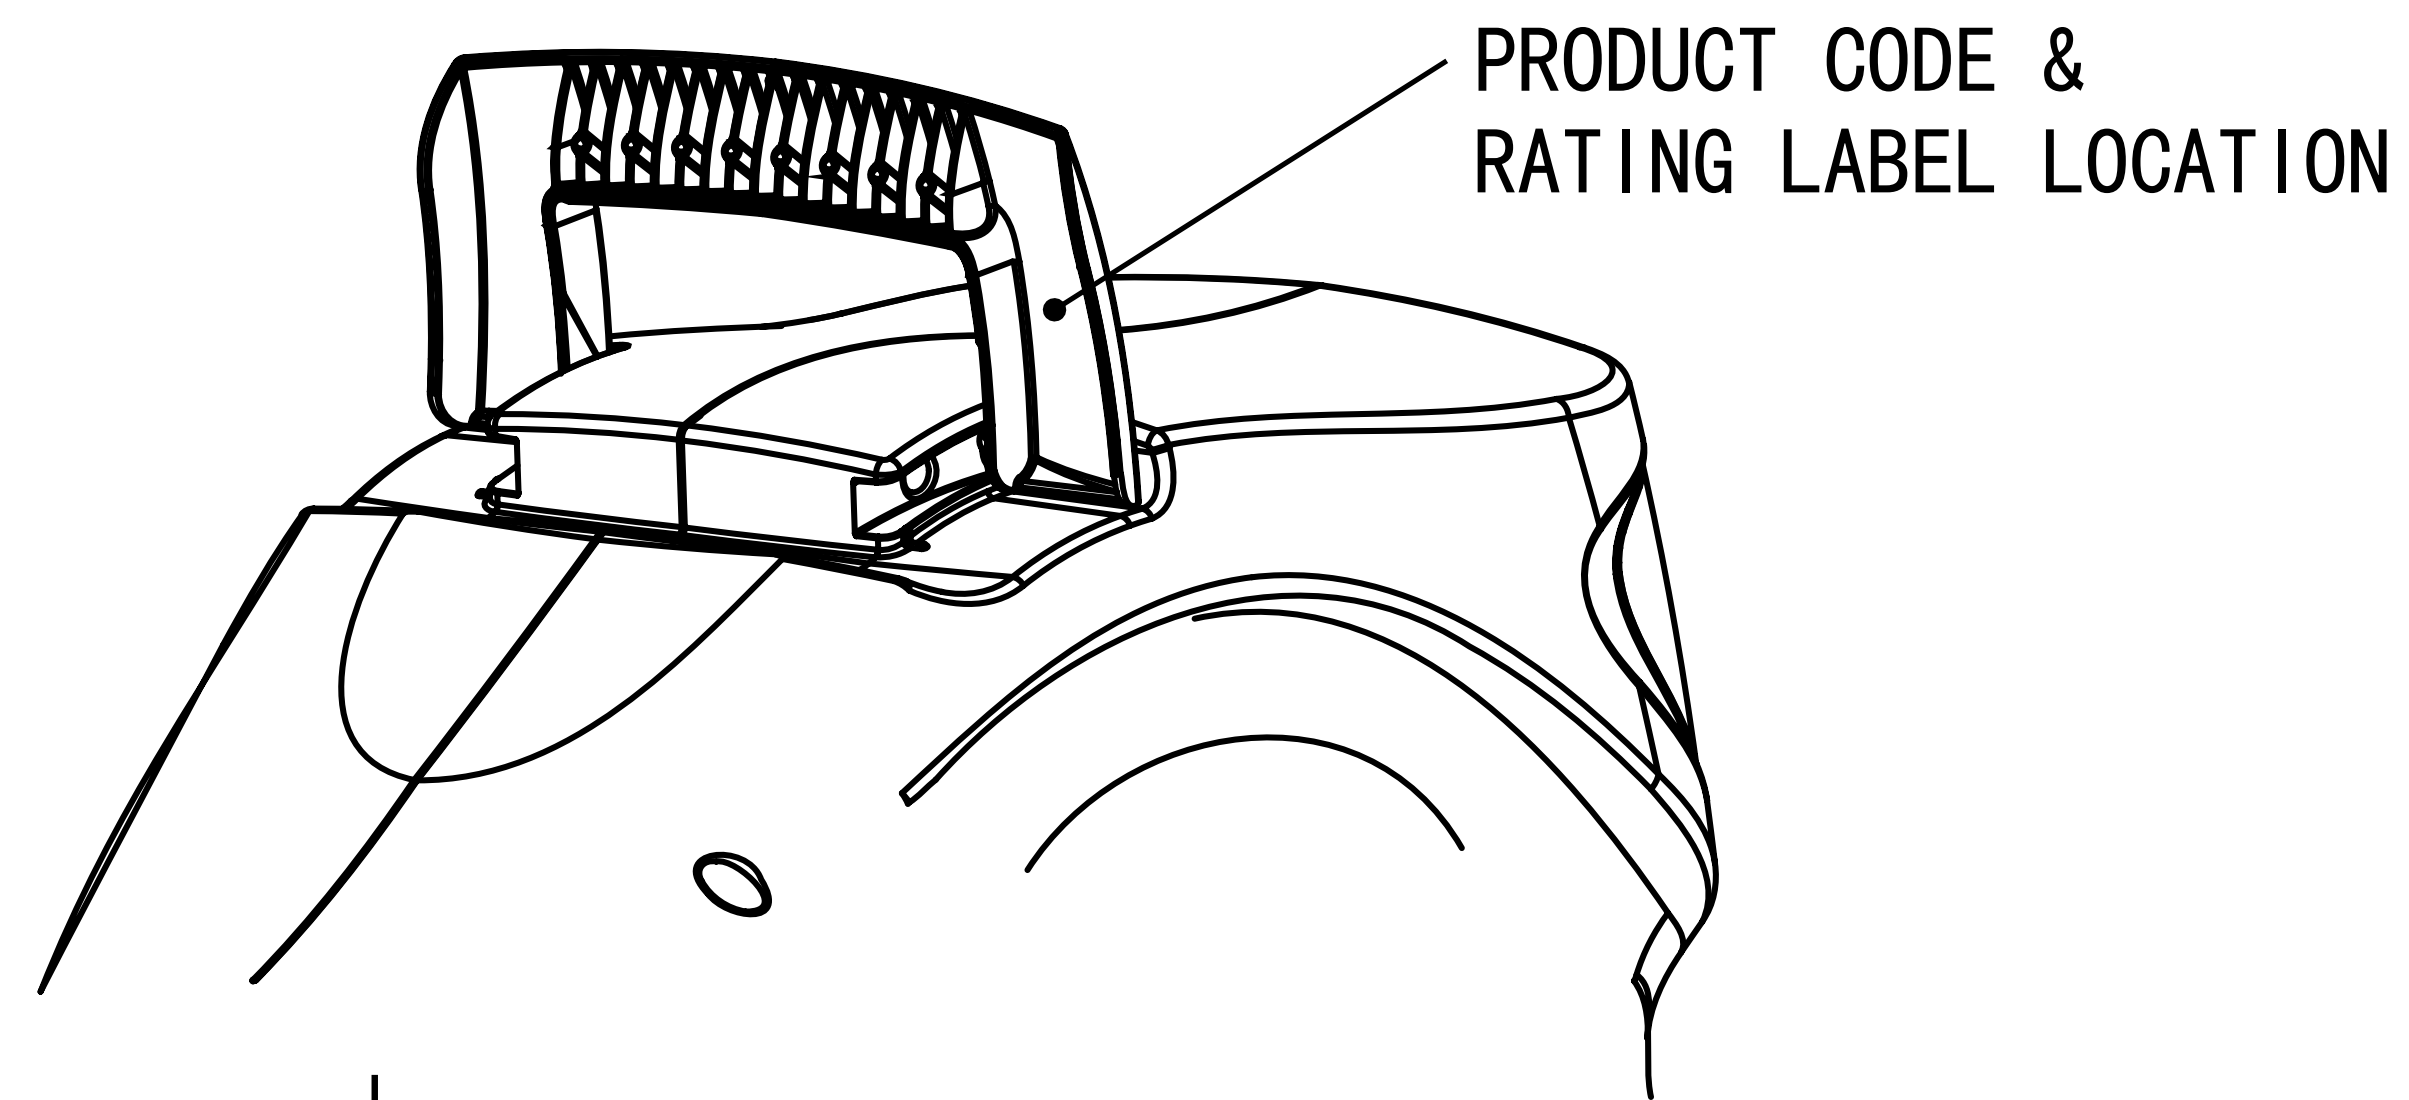

2595 0000 – Auto Reel with 40m hose

2597 0000 – Flowmax™ Auto Reel with 30m hose

(NOTE: Drawing not to scale – Sizes are for reference and should be used as a guide only)

NO.	PSI	01002	REVISION	1
ORGIN	GWALT		DATE	09/05/18