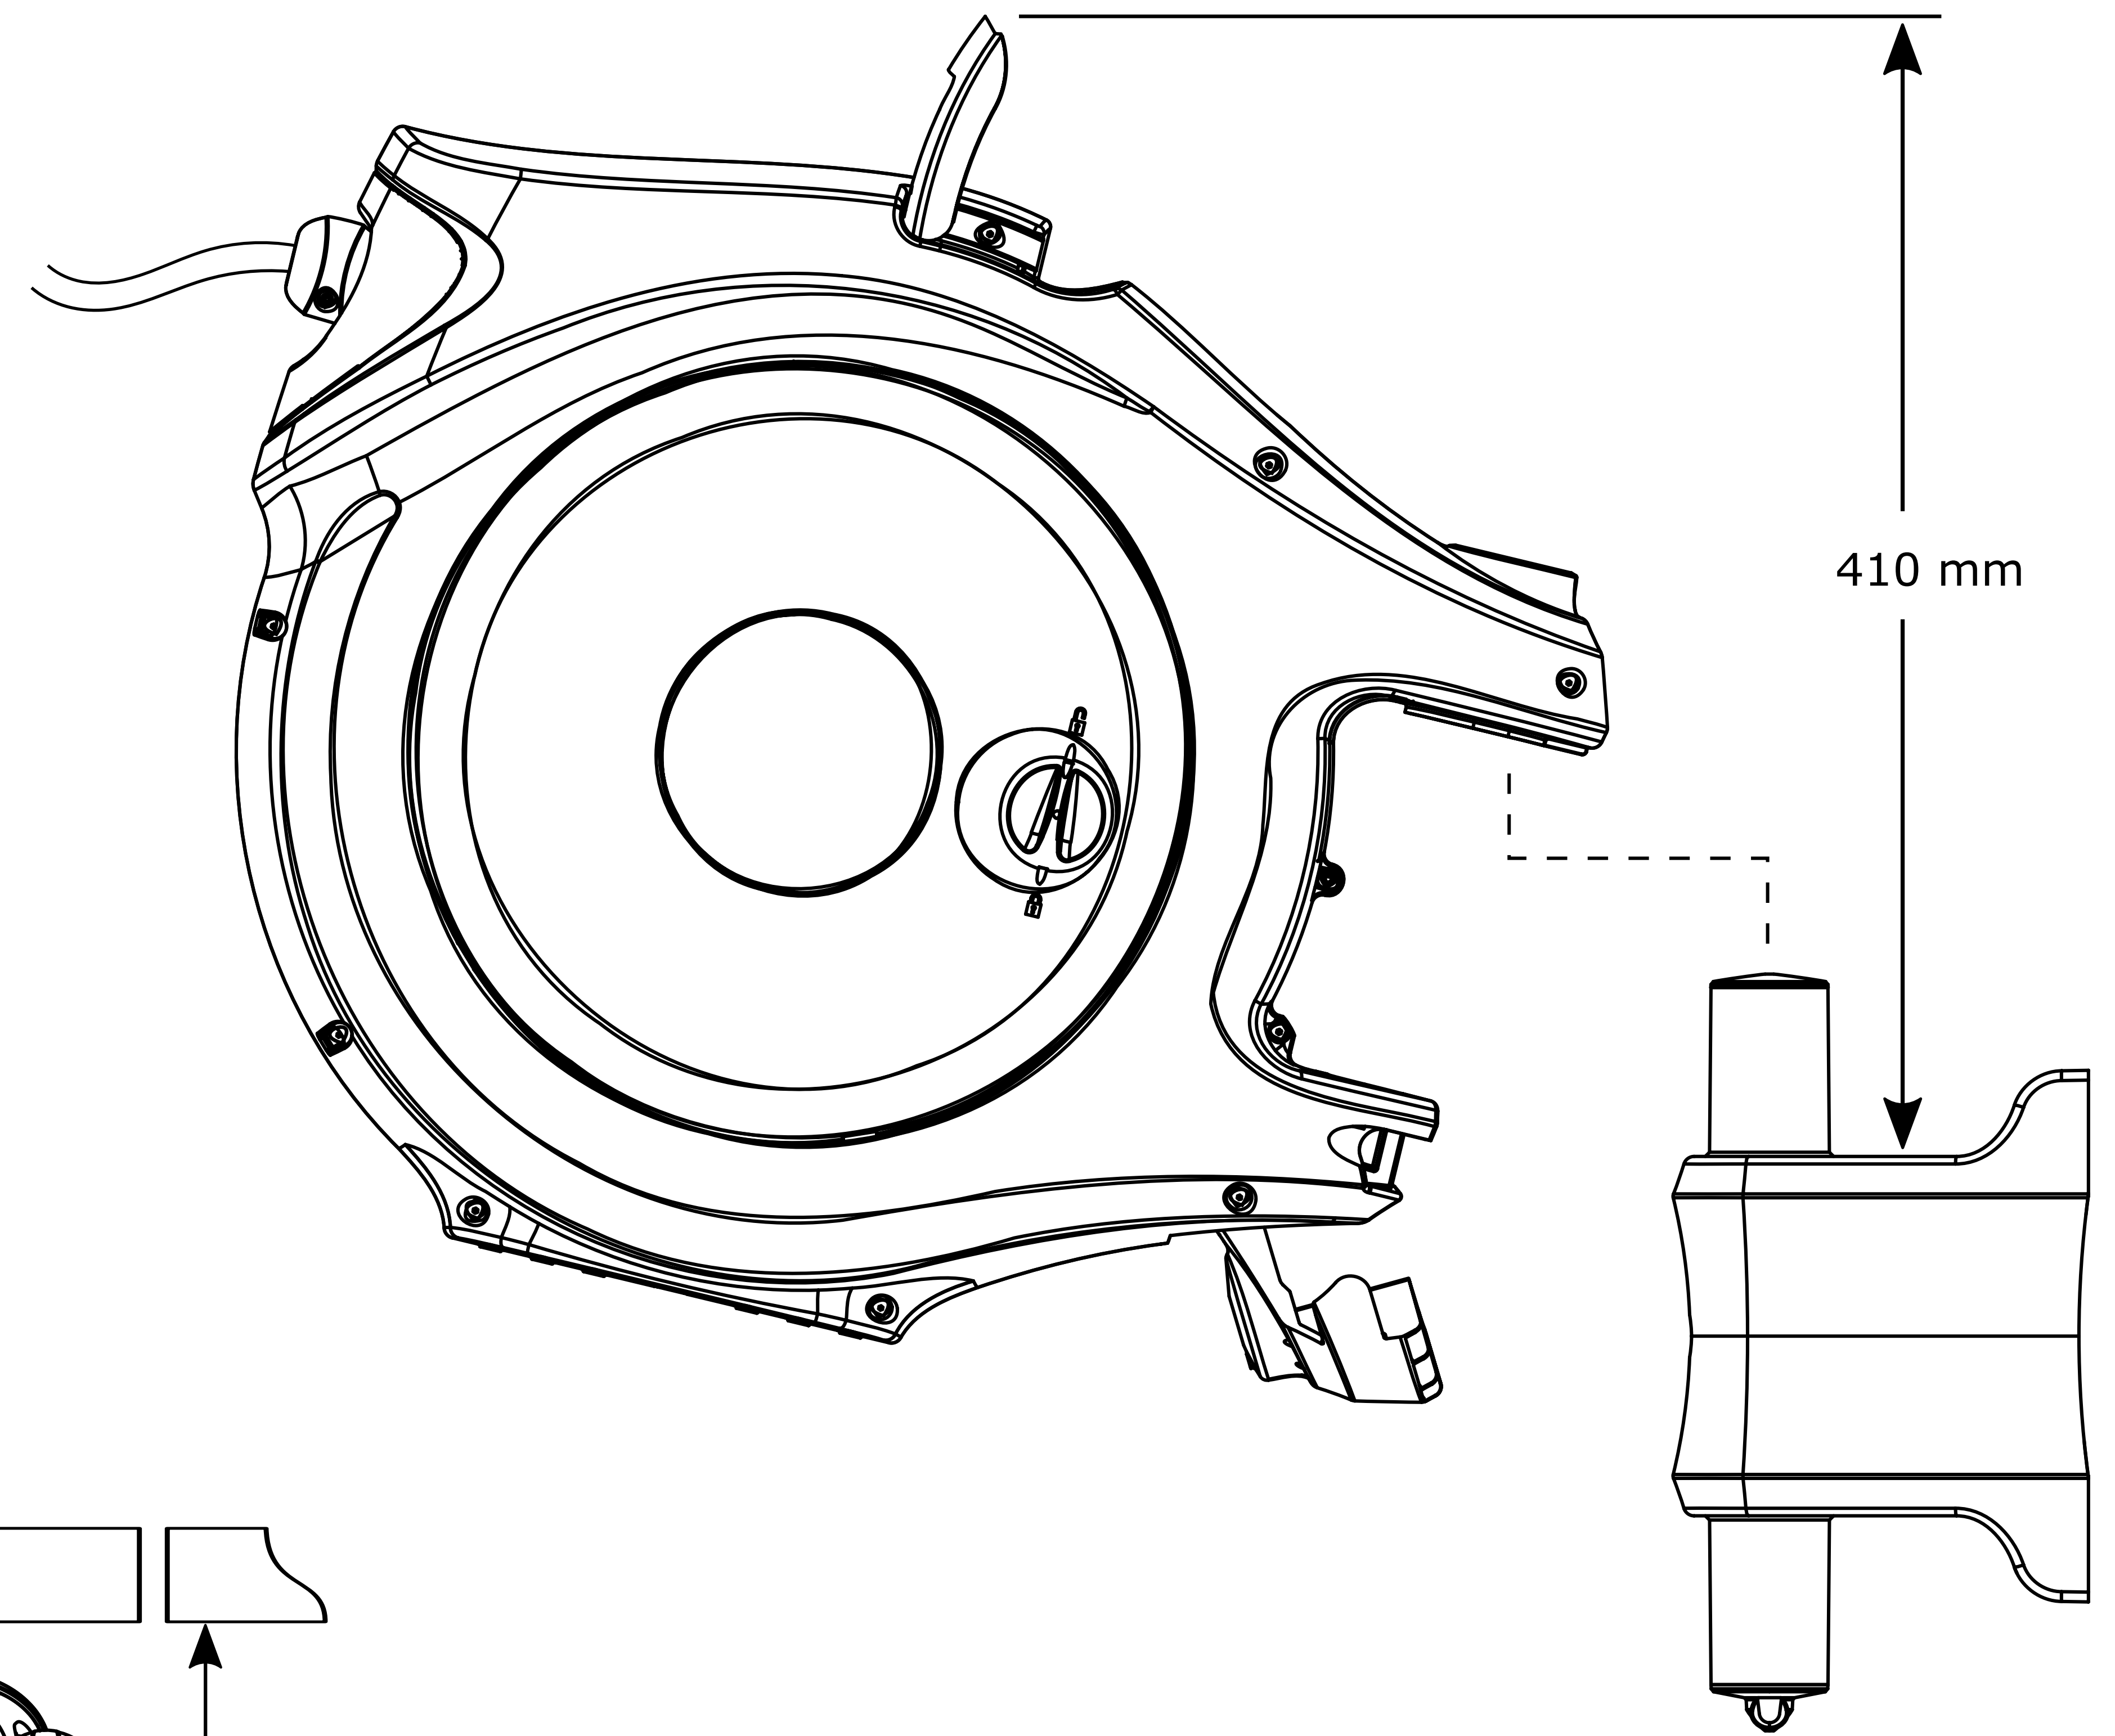

2595 0000 – Auto Reel with 40m hose

2597 0000 – Flowmax™ Auto Reel with 30m hose

(NOTE: Drawing not to scale – Sizes are for reference and should be used as a guide only)

NO.	PSI	01002	REVISION	1
ORGIN	GWALT		DATE	09/05/18