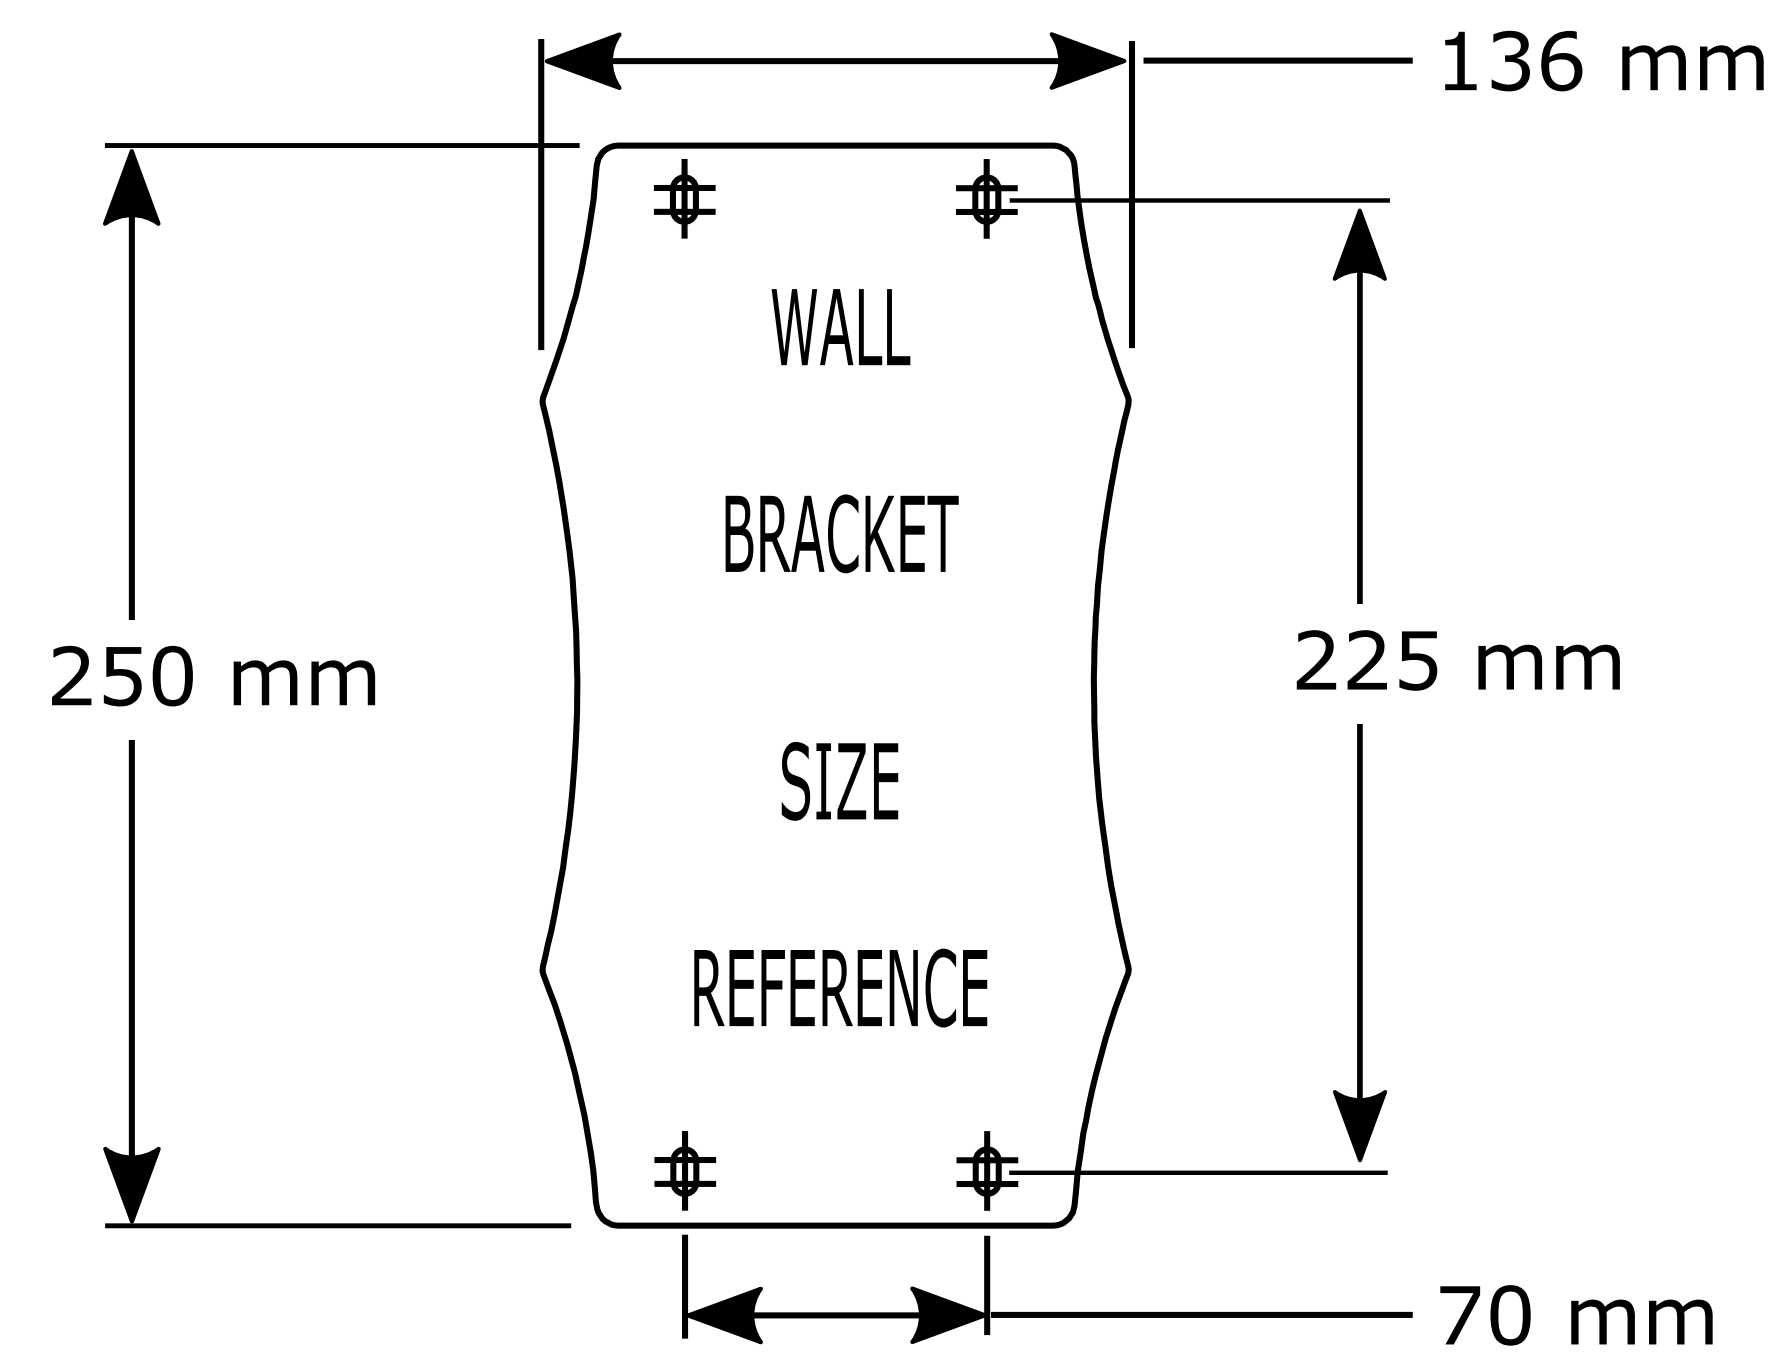

2595 0000 – Auto Reel with 40m hose

2597 0000 – Flowmax™ Auto Reel with 30m hose

(NOTE: Drawing not to scale – Sizes are for reference and should be used as a guide only)

NO.	PSI	01002	REVISION	1
ORGIN	GWALT		DATE	09/05/18