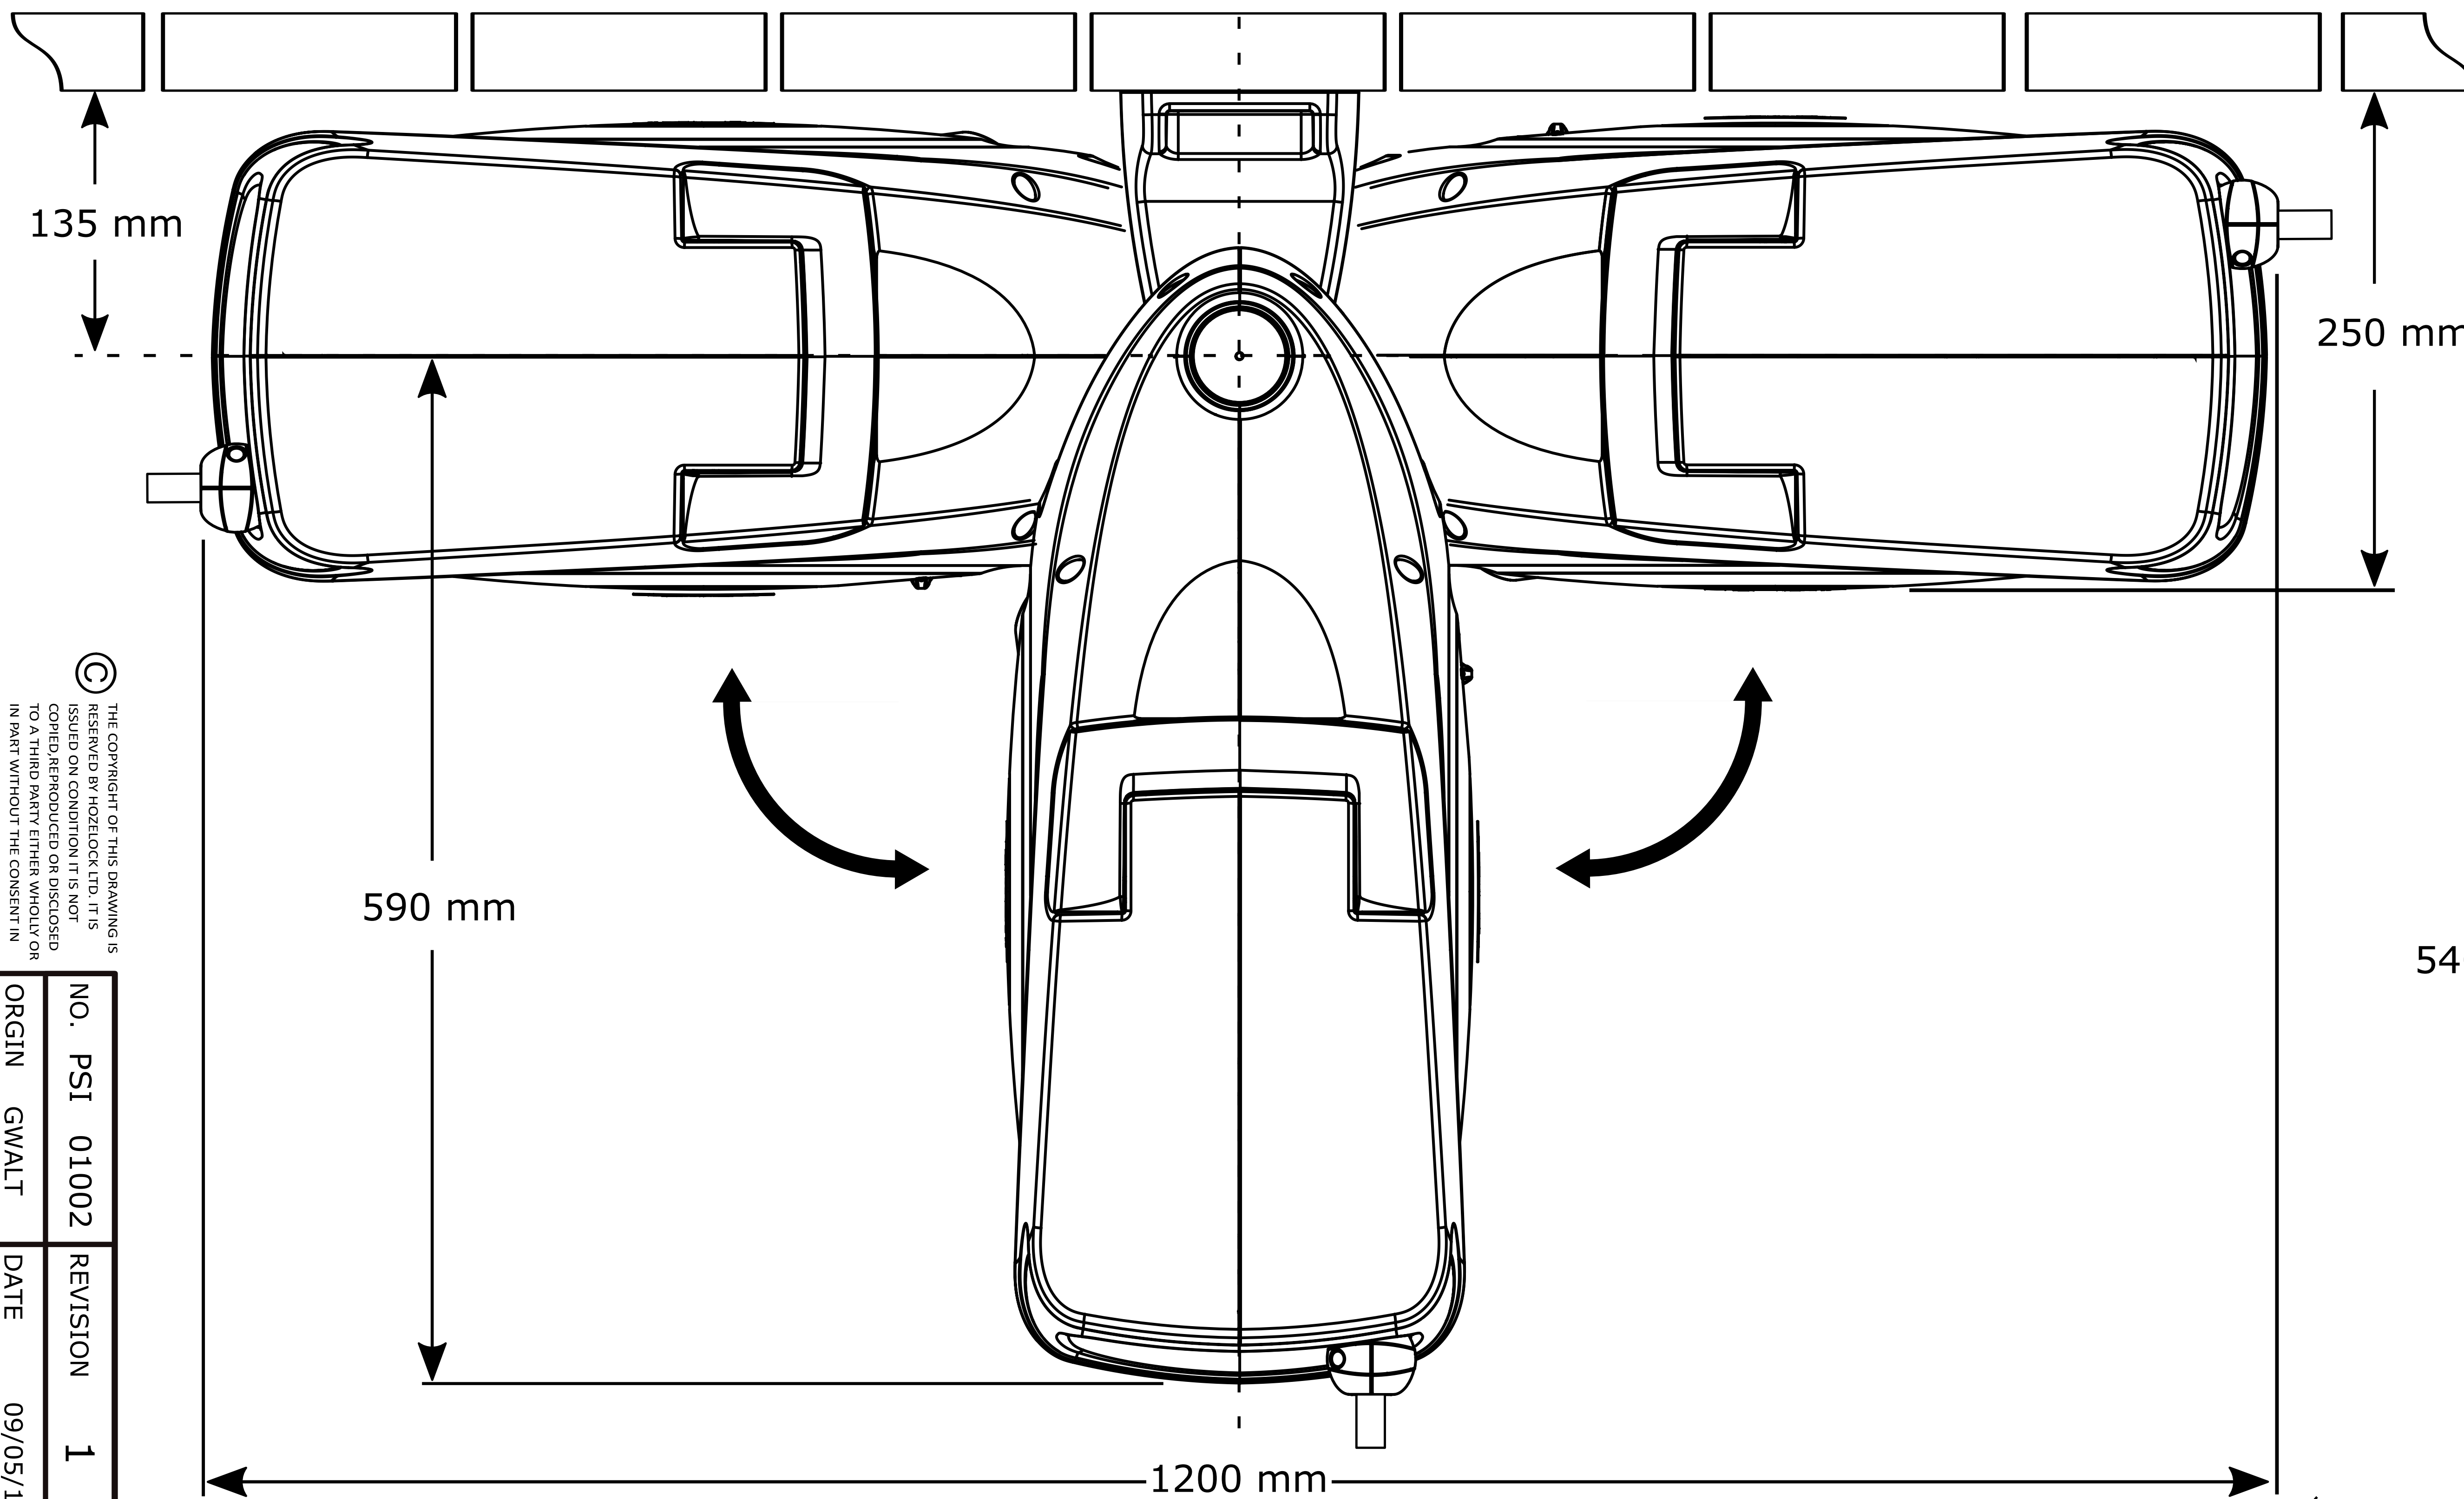

2595 0000 – Auto Reel with 40m hose

2597 0000 – Flowmax™ Auto Reel with 30m hose

(NOTE: Drawing not to scale – Sizes are for reference and should be used as a guide only)

NO.	PSI	01002	REVISION	1
ORGIN	GWALT		DATE	09/05/18