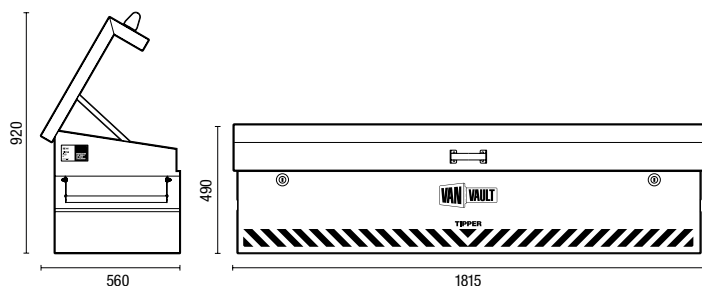

INSTALLATION

- 4 reinforced fixing points for easy installation to the vehicle floor - instructions & bolts supplied.
- Pre-drilled fitting points for optional castors.

SPECIFICATION

STORAGE

Model Number:	S10830
Product Type:	Secure Storage Vehicle Box
External Size:	1815 (L) x 560 (D) x 490 (H)
External Size With Lid Open:	1815 (L) x 560 (D) x 920 (H)
Internal Size:	1720 (L) x 435 (D) x 420 (H)
Weight:	80kg