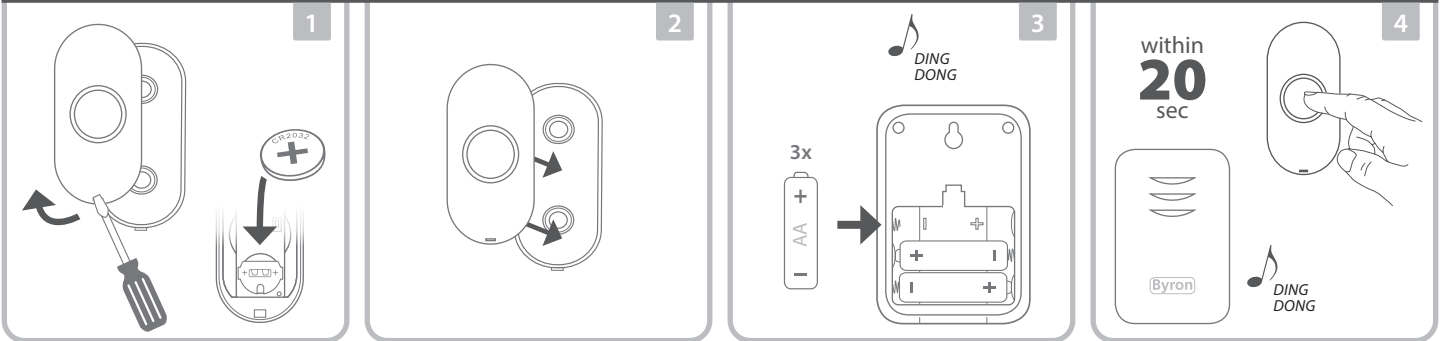

FIRST SET-UP | ERSTEINRICHTUNG | PREMIÈRE CONFIGURATION | EERSTE INSTALLATIE | PRIMO SET-UP | PRIMERA CONFIGURACIÓN