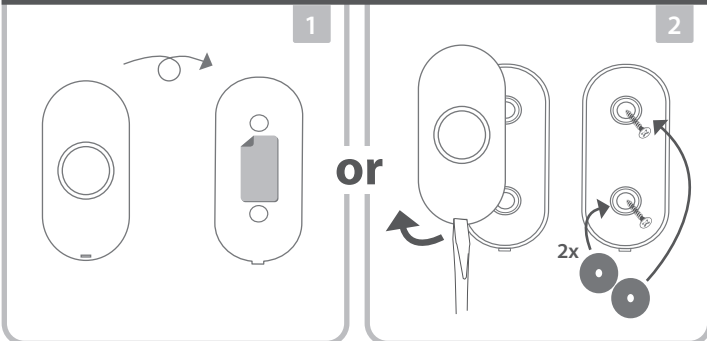

INSTALLATION | INSTALLATION | INSTALLATION | INSTALLATIE | INSTALLAZIONE | INSTALACIÓN