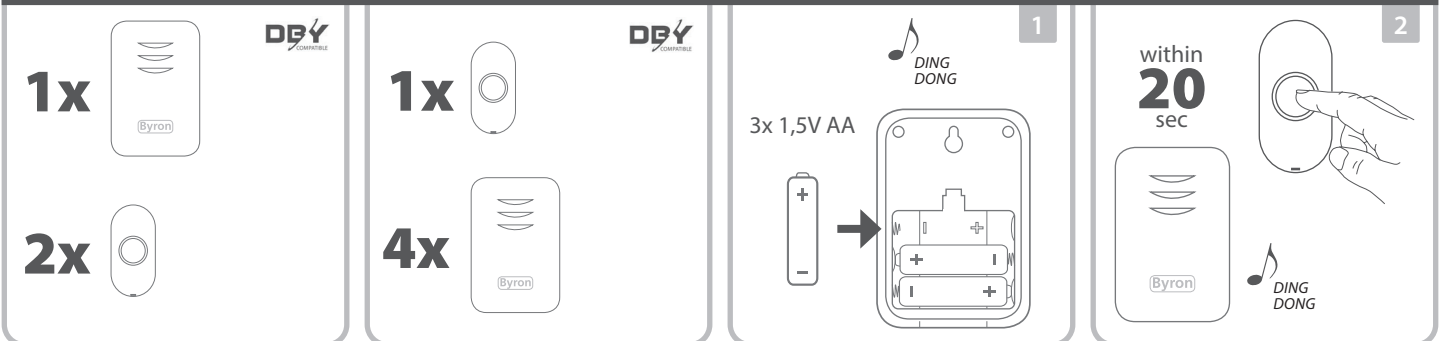

PAIRING MULTIPLE CHIMES | KOPPELN MEHRERER KLINGELN | JUMELAGE DE PLUSIEURS CARILLONS | MEERDERE DEURBELLEN KOPPELEN | ACCOPPIAMENTO MULTIPLO | EMPAREJANDO MÚLTIPLES TIMBRES