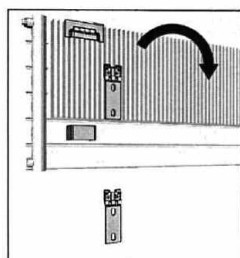

Warranty

Henrad Verona Plane comes with a 5 year manufacturer's warranty.

Henrad Verona Plane

Wall Mounting Information

All dimensions in mm.

Henrad Verona Plane Double

Horizontal radiator - Double

Height	Width
444	500 to 3000
592	

Henrad Verona Plane

Wall Mounting Information

All dimensions in mm.

Henrad Verona Plane Single

Horizontal radiator	
Height	Width
444	500 to 3000
592	

Instructions for both Verona Single and Verona Double Plane