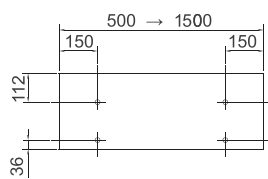

Warranty

Henrad Verona Plane comes with a 5 year manufacturer's warranty.

Henrad Verona Plane

Wall Mounting Information

All dimensions in mm.

Henrad Verona Plane Double

Horizontal radiator - Double

Height	Width
444	500 to 3000
592	

Henrad Verona Plane

Wall Mounting Information

All dimensions in mm.

Henrad Verona Plane Single

Horizontal radiator	
Height	Width
444	500 to 3000
592	

Instructions for both Verona Single and Verona Double Plane