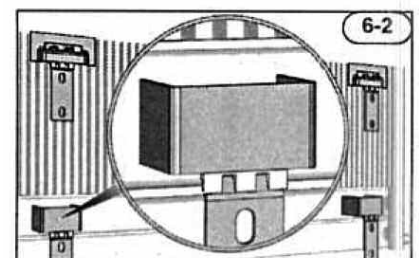

Warranty

Henrad Verona Plane comes with a 5 year manufacturer's warranty.

Henrad Verona Plane

Wall Mounting Information

All dimensions in mm.

Henrad Verona Plane Double

Horizontal radiator - Double

Height	Width
444	500 to 3000
592	

Henrad Verona Plane

Wall Mounting Information

All dimensions in mm.

Henrad Verona Plane Single

Horizontal radiator	
Height	Width
444	500 to 3000
592	

Instructions for both Verona Single and Verona Double Plane