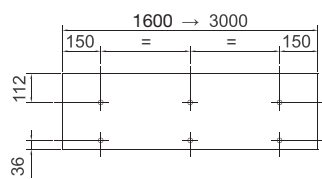

Warranty

Henrad Verona Plane comes with a 5 year manufacturer's warranty.

Henrad Verona Plane

Wall Mounting Information

All dimensions in mm.

Henrad Verona Plane Double

Horizontal radiator - Double

Height	Width
444	500 to 3000
592	

Henrad Verona Plane

Wall Mounting Information

All dimensions in mm.

Henrad Verona Plane Single

Horizontal radiator	
Height	Width
444	500 to 3000
592	

Instructions for both Verona Single and Verona Double Plane