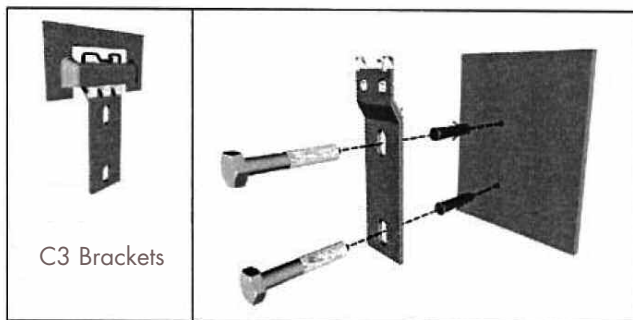

Henrad Verona Plane

Wall Mounting Information

All dimensions in mm.

Henrad Verona Plane Single

Horizontal radiator	
Height	Width
444	500 to 3000
592