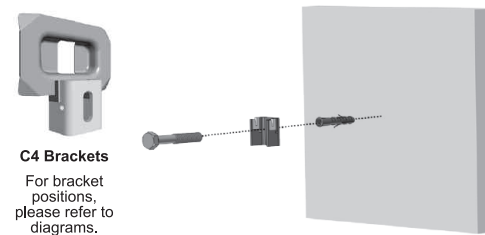

Warranty

Henrad Verona Plane comes with a 5 year manufacturer's warranty.

Henrad Verona Plane

Wall Mounting Information

All dimensions in mm.

Henrad Verona Plane Double

Horizontal radiator - Double

Height	Width
444	500 to 3000
592	