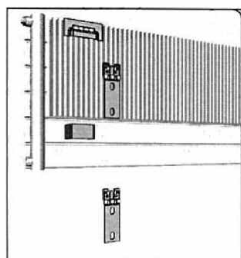

Warranty

Henrad Verona Plane comes with a 5 year manufacturer's warranty.

Henrad Verona Plane

Wall Mounting Information

All dimensions in mm.

Henrad Verona Plane Double

Horizontal radiator - Double

Height	Width
444	500 to 3000
592	

Henrad Verona Plane

Wall Mounting Information

All dimensions in mm.

Henrad Verona Plane Single

Horizontal radiator	
Height	Width
444	500 to 3000
592	

Instructions for both Verona Single and Verona Double Plane