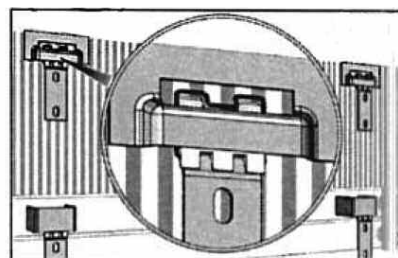

Warranty

Henrad Verona Plane comes with a 5 year manufacturer's warranty.

Henrad Verona Plane

Wall Mounting Information

All dimensions in mm.

Henrad Verona Plane Double

Horizontal radiator - Double

Height	Width
444	500 to 3000
592	

Henrad Verona Plane

Wall Mounting Information

All dimensions in mm.

Henrad Verona Plane Single

Horizontal radiator	
Height	Width
444	500 to 3000
592	

Instructions for both Verona Single and Verona Double Plane