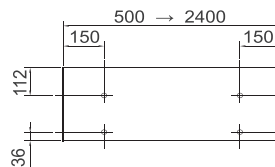

Btu/hr @ $\Delta t 50^{\circ}\text{C}$

Verona Double Plane

Height mm	Length mm	Henrad Code	Heat emissions	
			Watts	Btu/hr
444	800	248400	1095	3736
	1000	248402	1369	4671
	1200	248404	1643	5606
592	600	248415	1018	3474
	700	248416	1188	4054
	800	248417	1358	4634
	900	248418	1527	5210
	1000	248419	1697	5790
	1200	248421	2036	6947
	1400	248422	2376	8107
	1600	248423	2715	9264
	1800	248424	3055	10424
2000	248425	3394	11581	

Warranty

Henrad Verona Plane comes with a 5 year manufacturer's warranty.

Henrad Verona Plane

Wall Mounting Information

All dimensions in mm.

Henrad Verona Plane Double

Horizontal radiator - Double

Height	Width
444	500 to 3000
592	

Henrad Verona Plane

Wall Mounting Information

All dimensions in mm.

Henrad Verona Plane Single

Horizontal radiator	
Height	Width
444	500 to 3000
592	

Instructions for both Verona Single and Verona Double Plane