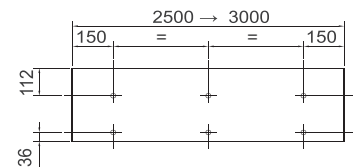

Warranty

Henrad Verona Plane comes with a 5 year manufacturer's warranty.

Henrad Verona Plane

Wall Mounting Information

All dimensions in mm.

Henrad Verona Plane Double

Horizontal radiator - Double

Height	Width
444	500 to 3000
592	