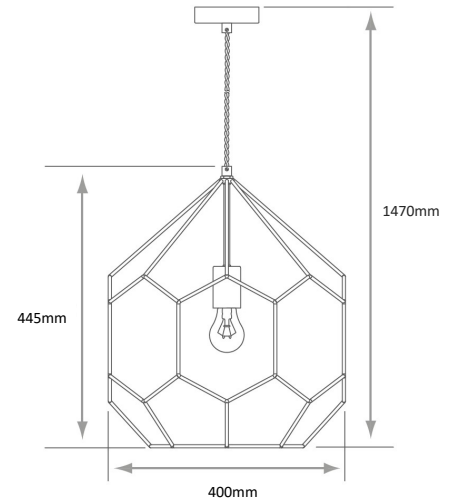

FEATURES

A cool geometric shaped wire frame pendant light, finished in a matt black finish with smart satin gold painted detail. Creating amazing light patterns and suspended from height adjustable twisted black fabric flex, this cool pendant light is perfect for use with filament LED lamps. Can also be used with dimmable lamps.

- 240V
- Lamp purchased separately (see below for lamp options).
- H: 570-1470mm Shade H: 445mm Dia: 400mm
- 2YR Warranty
- Matt Black

Part Number	Description
SY76686	Deco E27 Pendant

Lamp Options							
	Part number	Description	Wattage	Colour Appearance	Lumens	CRI	Lamp Life (Hours)
	CR9226	E27 LED Candle Lamp	5.5W	Warm White 2700K	470lm	>Ra 80	25,000
	CR13513	E27 LED Candle Lamp	5W	Natural White 4000K	470lm	>Ra 80	15,000
	CR9288	E27 LED Candle Lamp	5.5W	Cool White 6000K	470lm	>Ra 80	25,000
	CR7239	E27 Round Filament LED Clear Dimmable	5W	Warm White 2700K	470 lm	<Ra 80	10,000
	SY7986/E27GLS	E27 GLS Filament LED Clear Dimmable	5W	Warm White 2700K	470 lm	<Ra 80	10,000
	SY7986/E27	E27 Candle Filament LED Clear Dimmable	5W	Warm White 2700K	470 lm	<Ra 80	10,000