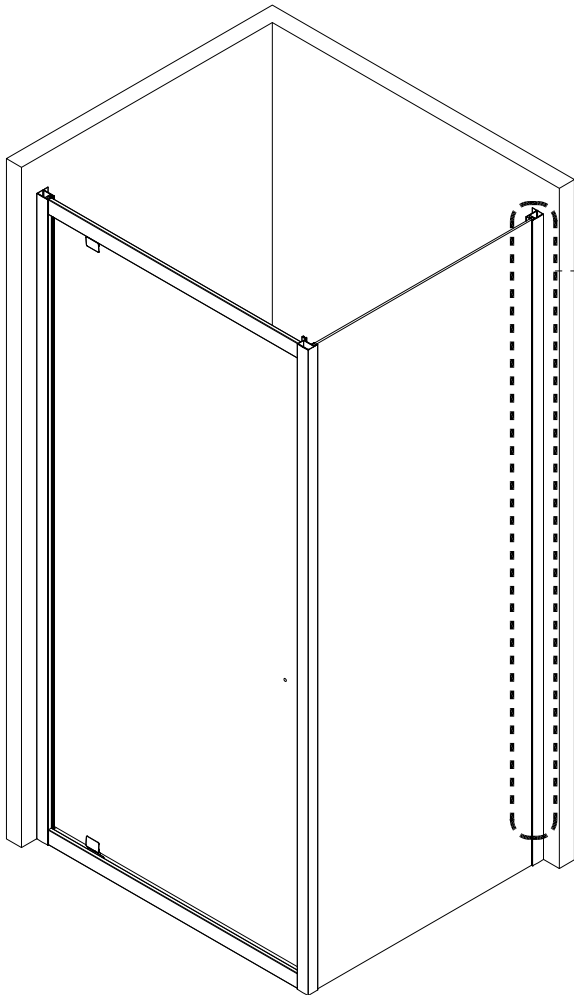

④ ASSEMBLY INSTRUCTIONS