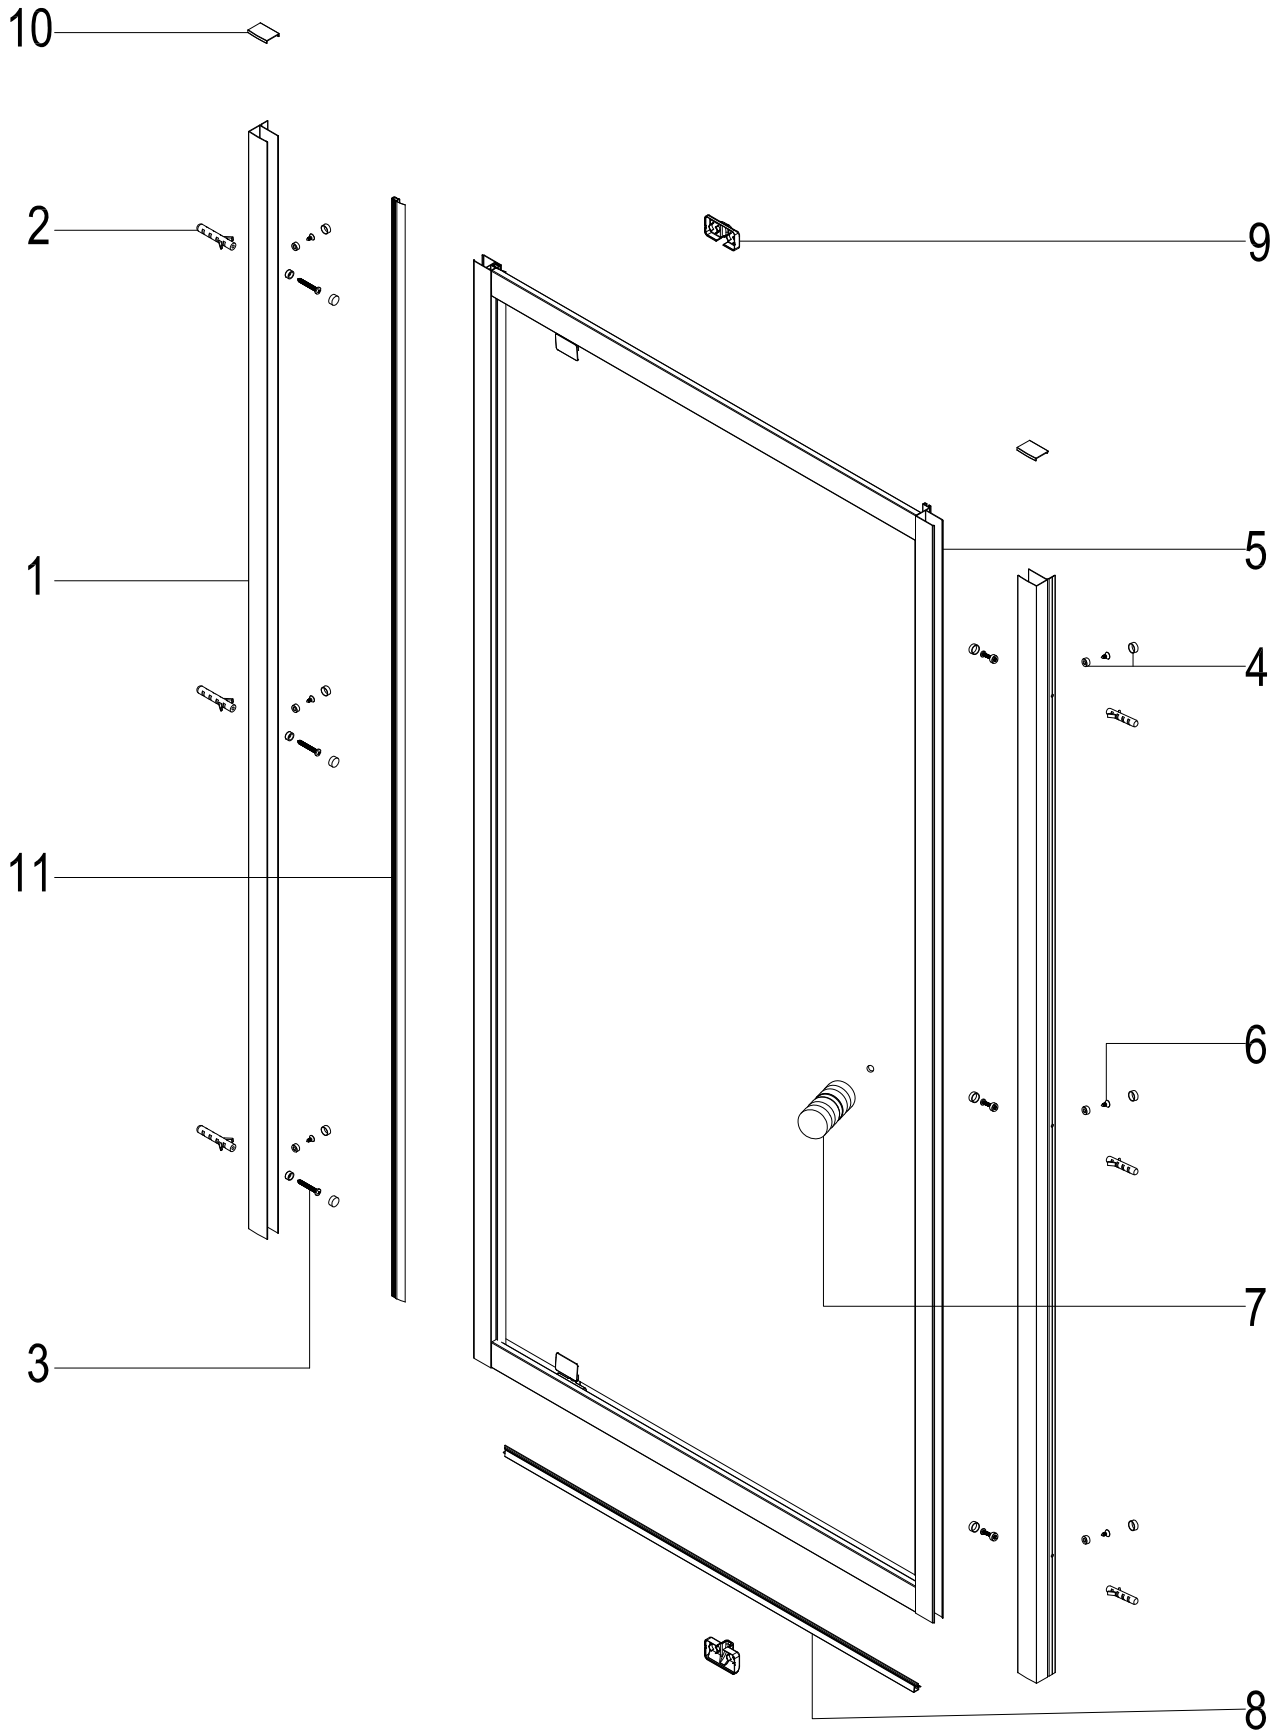

IDENTIFICATION OF PARTS

Fixings & fittings supplied

Item No.:	Part	Quantity	Item No.:	Part	Quantity
1		x2	7		x1
2		x6	8		x1
3	 ST3.9X35	x6	9		x2
4		x12	10		x1
5		x1	11		x1
6	 ST3.5X10	x6			

Tools required(not supplied)

Electric Drill		pencil	
Ø3mm HSS drill bit		Silicone sealant gun	
Ø6Masonry drill bit		Silicone sealant	
Cross-Head screwdriver		Spirit level	
Tape Measure		Rubber mallet	
Eye Protection		Gloves	
Scissors			 4mm