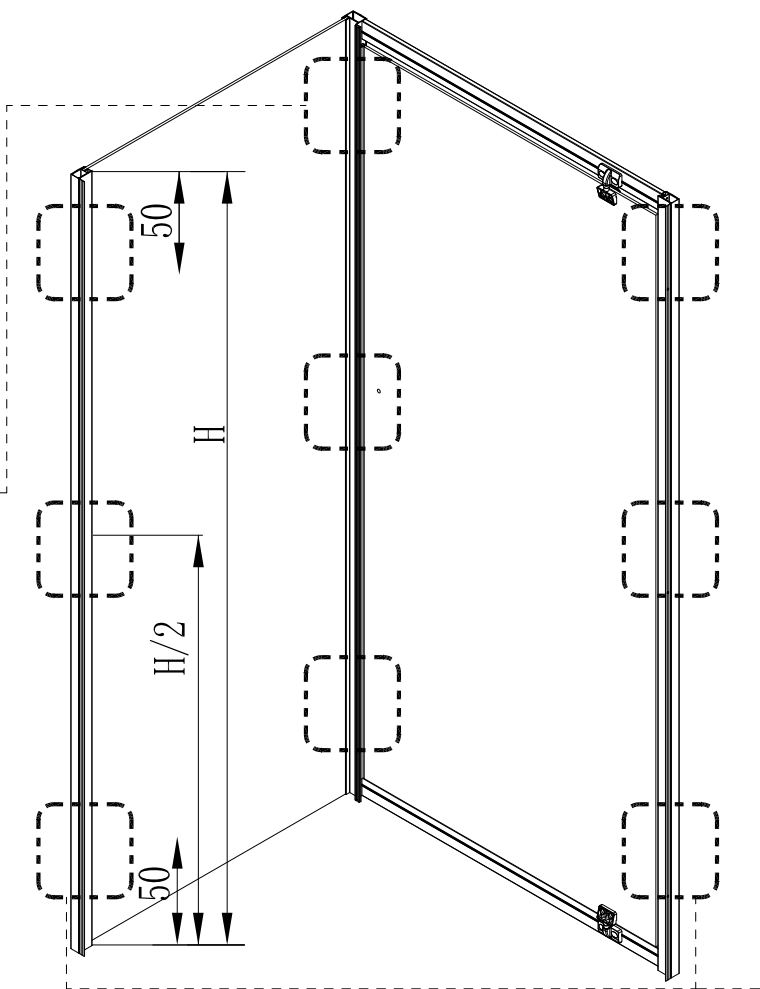

⑥ ASSEMBLY INSTRUCTIONS

	23	24	4	6
	ST3.5X10	ST3.5X10	ST3.5X10	ST3.5X10
Ø3mm HSS drill bit	X3	X3	X6	X6