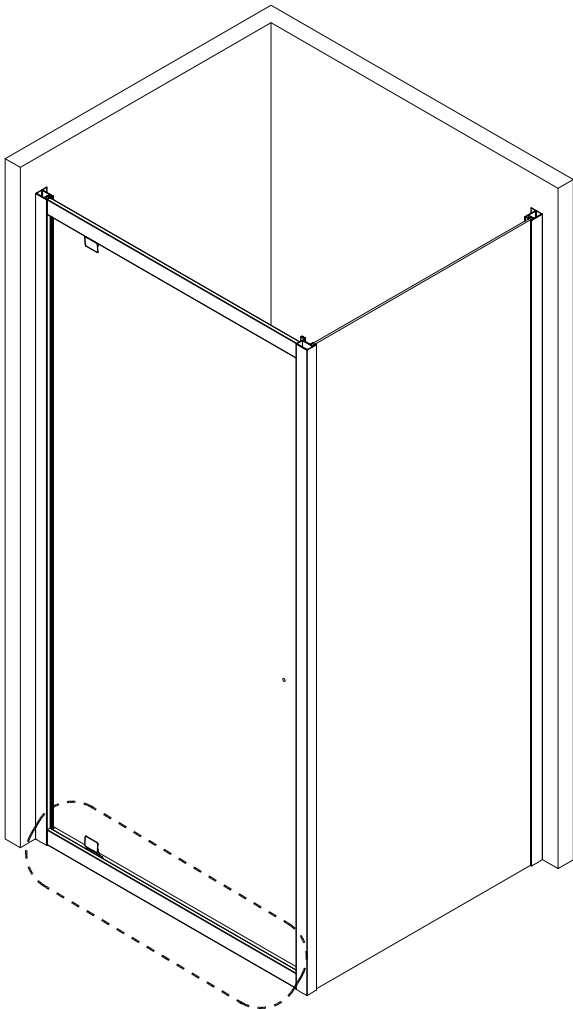

⑤ ASSEMBLY INSTRUCTIONS