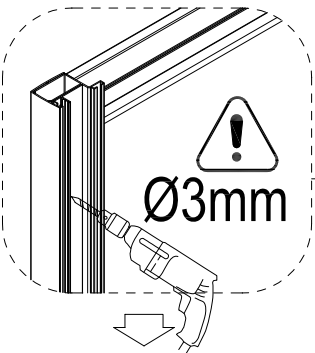

⑥ ASSEMBLY INSTRUCTIONS

	23	24	4	6
	ST3.5X10	ST3.5X10	ST3.5X10	ST3.5X10
Ø3mm HSS drill bit	X3	X3	X6	X6