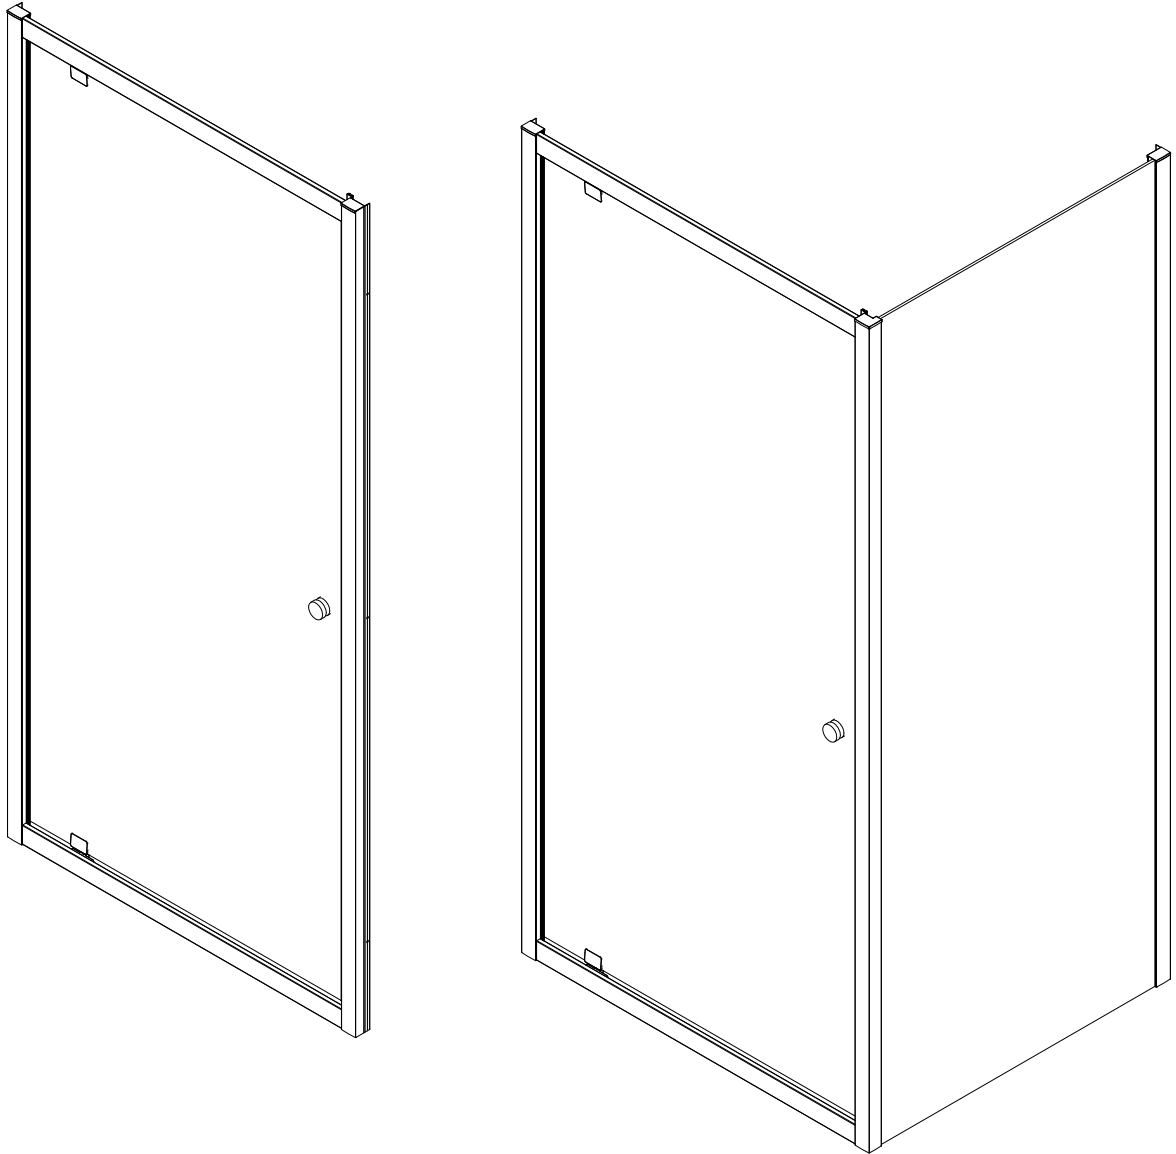

## Shower Enclosure 6mm Pivot