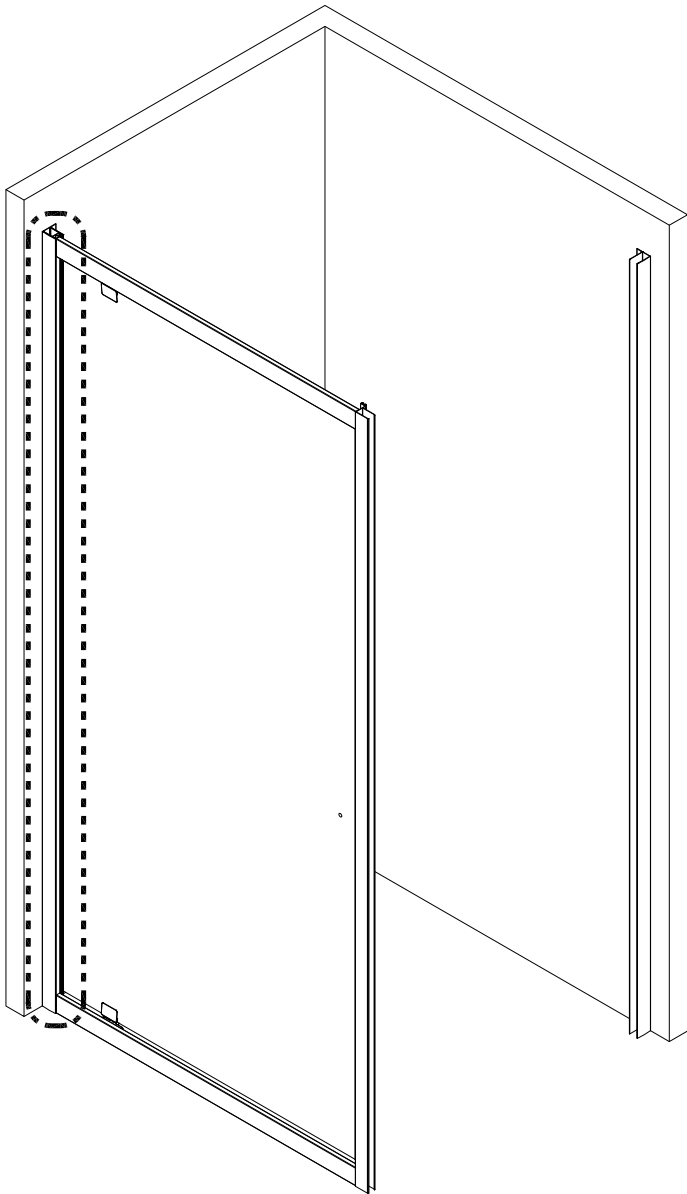

③ ASSEMBLY INSTRUCTIONS