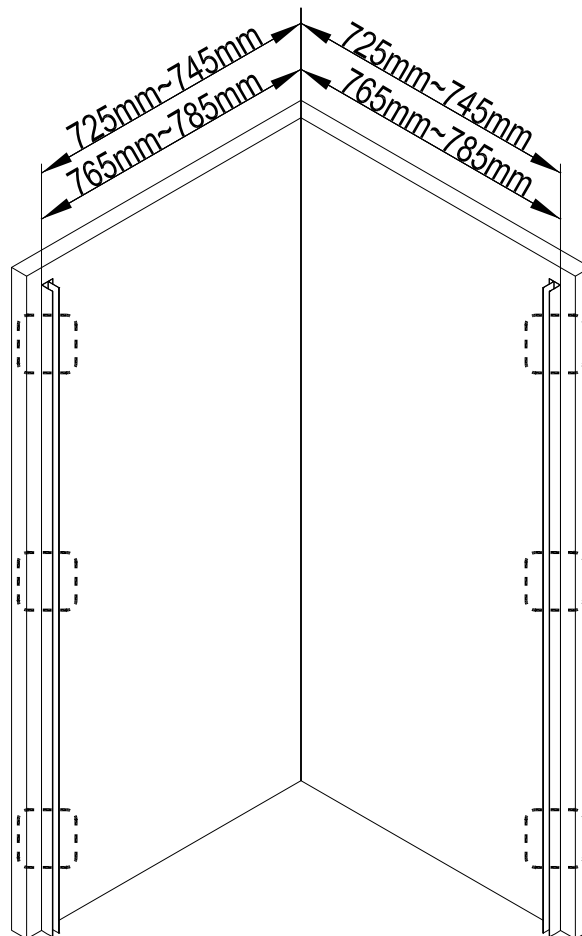

Fixings & fittings supplied

Item No.:	Part	Quantity	Item No.:	Part	Quantity
1		x2	9		x2
2		x6	10		x1
3	 ST3.9X35	x6	11		x1
4		x12	21		x1
5		x1	22		x1
6	 ST3.5X10	x6	23		x3
7		x1	24	 ST3.5X10	x3
8		x1			

Tools required(not supplied)

Electric Drill		pencil	
Ø3mm HSS drill bit		Silicone sealant gun	
Ø6Masonry drill bit		Silicone sealant	
Cross-Head screwdriver		Spirit level	
Tape Measure		Rubber mallet	
Eye Protection		Gloves	
Scissors			 4mm

① ASSEMBLY INSTRUCTIONS