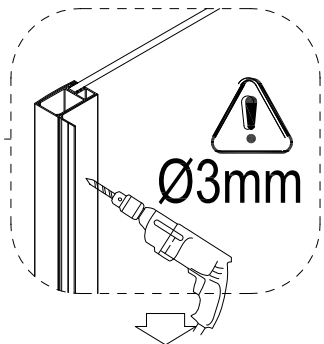

⑥ ASSEMBLY INSTRUCTIONS

	23	24	4	6
	ST3.5X10	ST3.5X10	ST3.5X10	ST3.5X10
Ø3mm HSS drill bit	X3	X3	X6	X6