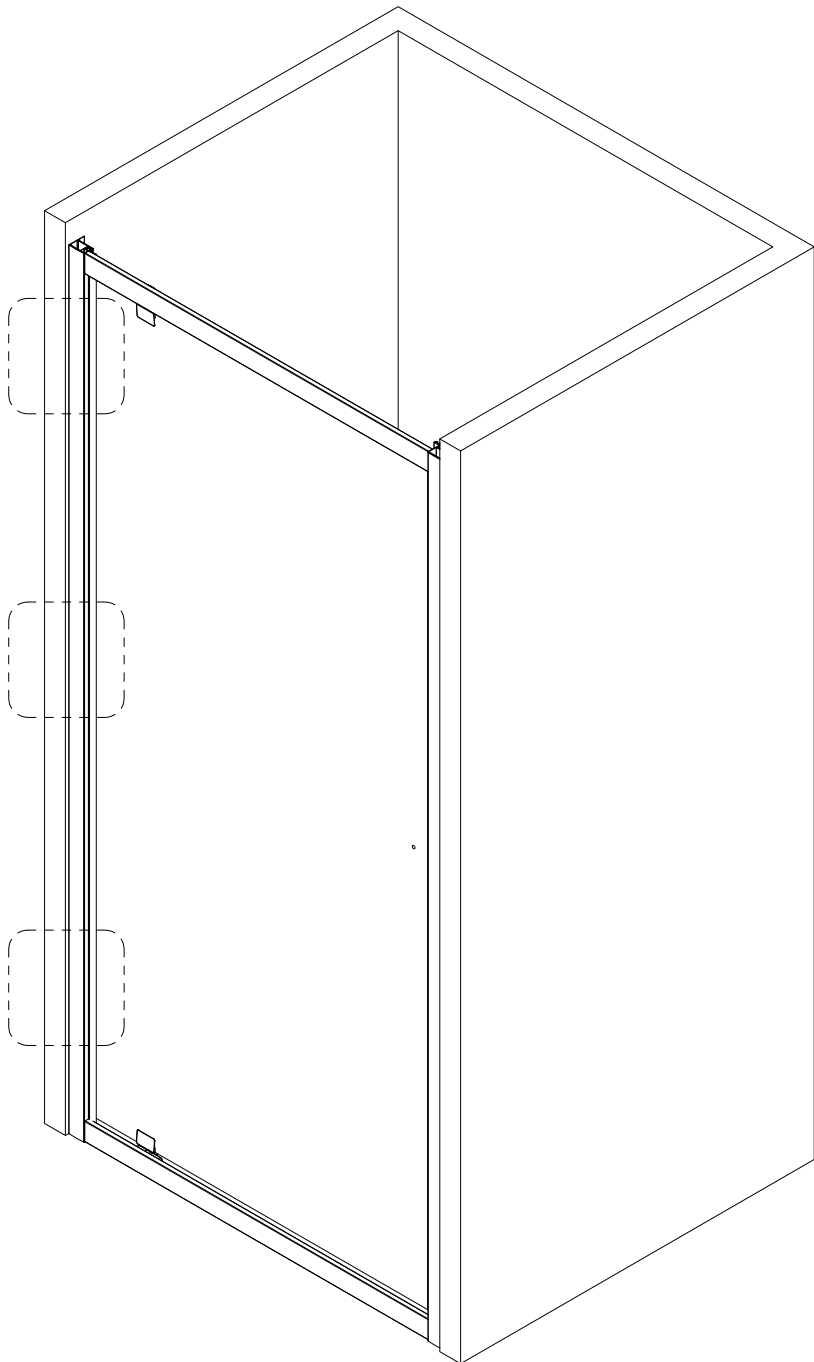

⑤ ASSEMBLY INSTRUCTIONS