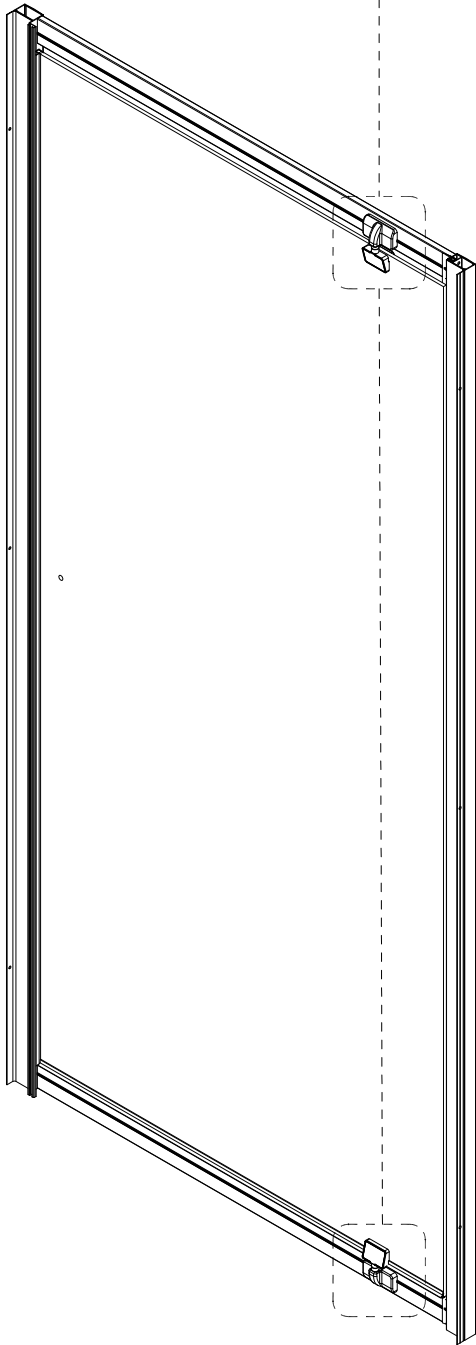

⑧ ASSEMBLY INSTRUCTIONS