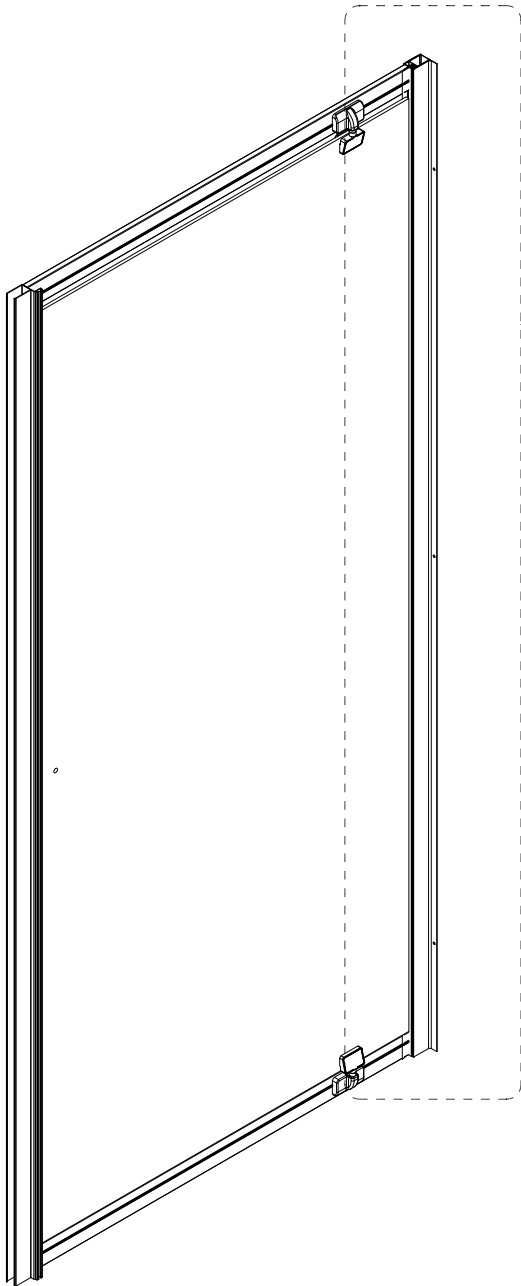

## Shower Enclosure 6mm Pivot

## Product Information

- 229377 Pivot door=760mm adjustment ⇒725-765mm
- 229378 Pivot door=800mm adjustment ⇒765-805mm
- 229375 Side panel=760mm adjustment ⇒725-745mm
- 229376 Side panel=800mm adjustment ⇒765-785mm

## Fixings & fittings supplied

Item No.:	Part	Quantity	Item No.:	Part	Quantity
1		x2	9		x2
2		x6	10		x1
3	 ST3.9X35	x6	11		x1
4		x12	21		x1
5		x1	22		x1
6	 ST3.5X10	x6	23		x3
7		x1	24	 ST3.5X10	x3
8		x1			

## ② ASSEMBLY INSTRUCTIONS

5

X1

11

X1