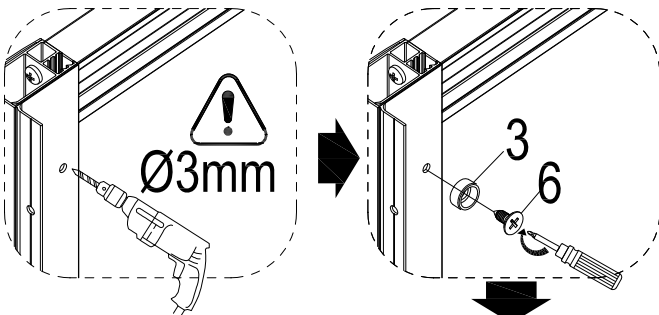

10 ASSEMBLY INSTRUCTIONS