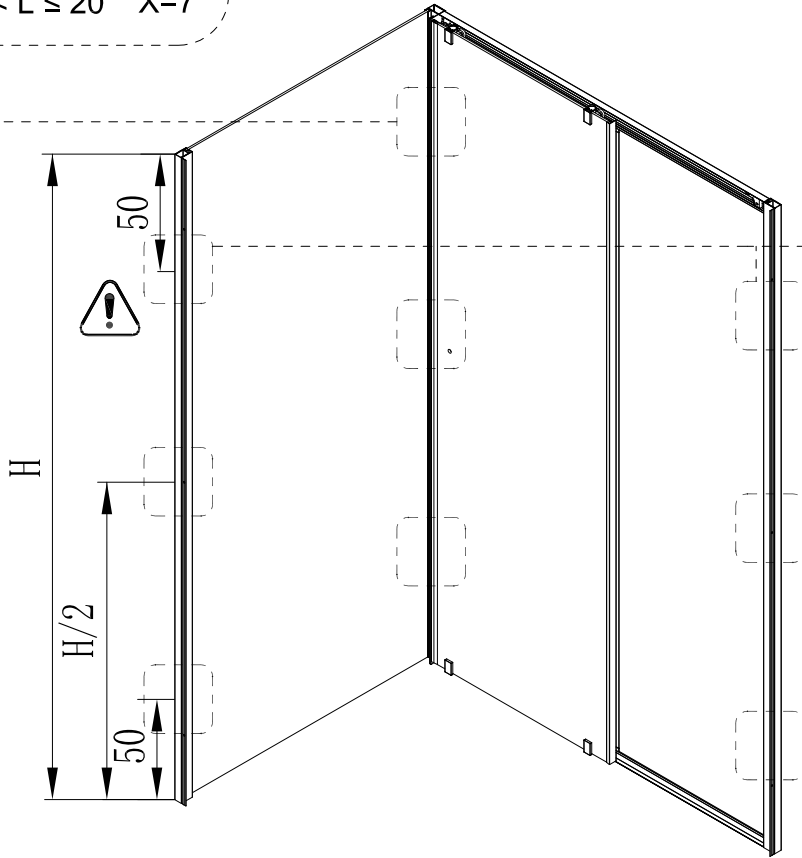

7 ASSEMBLY INSTRUCTIONS

3
X6

6
ST3.5X10
X6

23
X3

24
ST3.5X10
X3