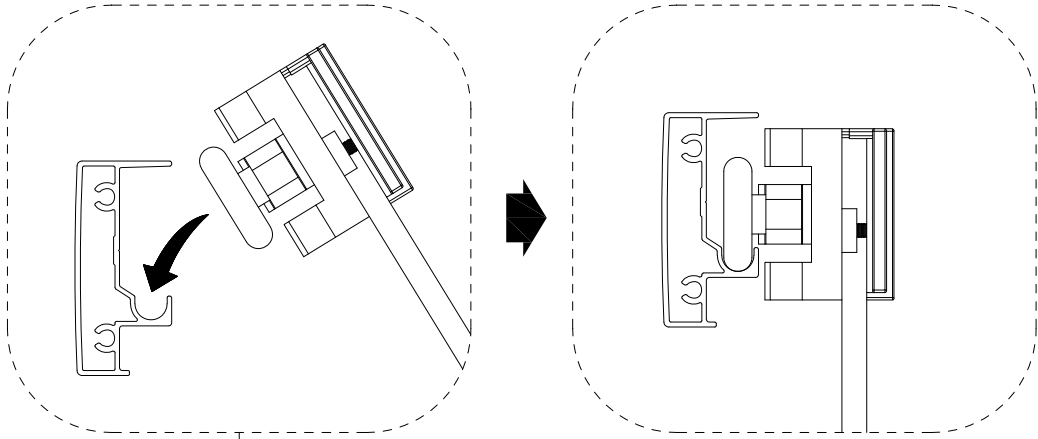

⑤ ASSEMBLY INSTRUCTIONS