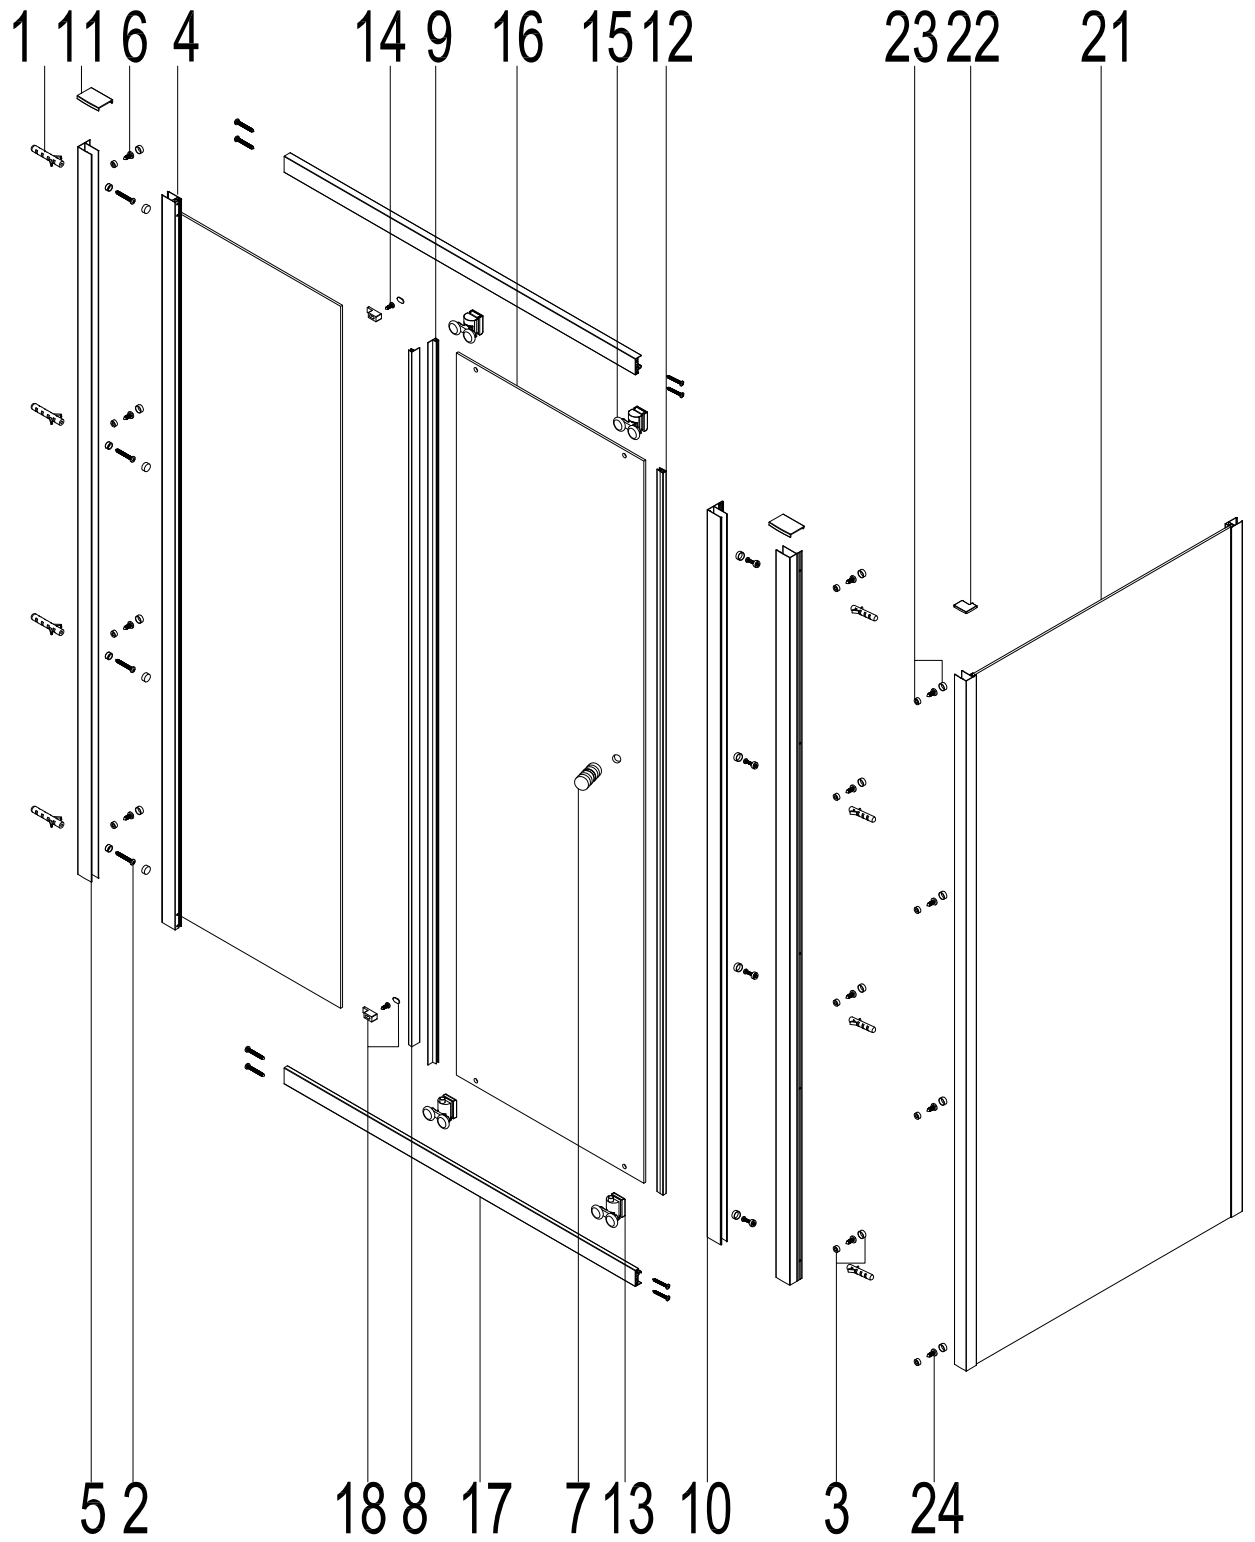

IDENTIFICATION OF PARTS

Fixings & fittings supplied

Item No.:	Part	Quantity	Item No.:	Part	Quantity
1		x6	12		x1
2	 ST3.9X35	x14	13		x2
3		x12	14	 ST3.9X13	x2
4		x1	15		x2
5		x2	16		x1
6	 ST3.5X10	x6	17		x1
7		x1	18		x2
8		x1	21		x1
9		x1	22		x1
10		x1	23		x3
11		x1	24	 ST3.5X10	x3

Tools required(not supplied)

Electric Drill		pencil	
Ø3mm HSS drill bit		Silicone sealant gun	
Ø6Masonry drill bit		Silicone sealant	
Cross-Head screwdriver		Spirit level	
Tape Measure		Rubber mallet	
Eye Protection		Gloves