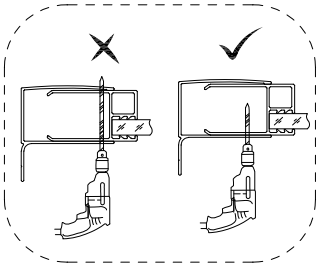

10 ASSEMBLY INSTRUCTIONS