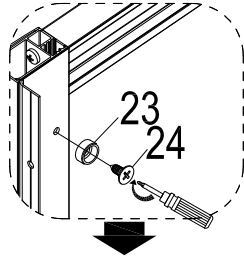

7 ASSEMBLY INSTRUCTIONS

3
X6

6
ST3.5X10
X6

23
X3

24
ST3.5X10
X3