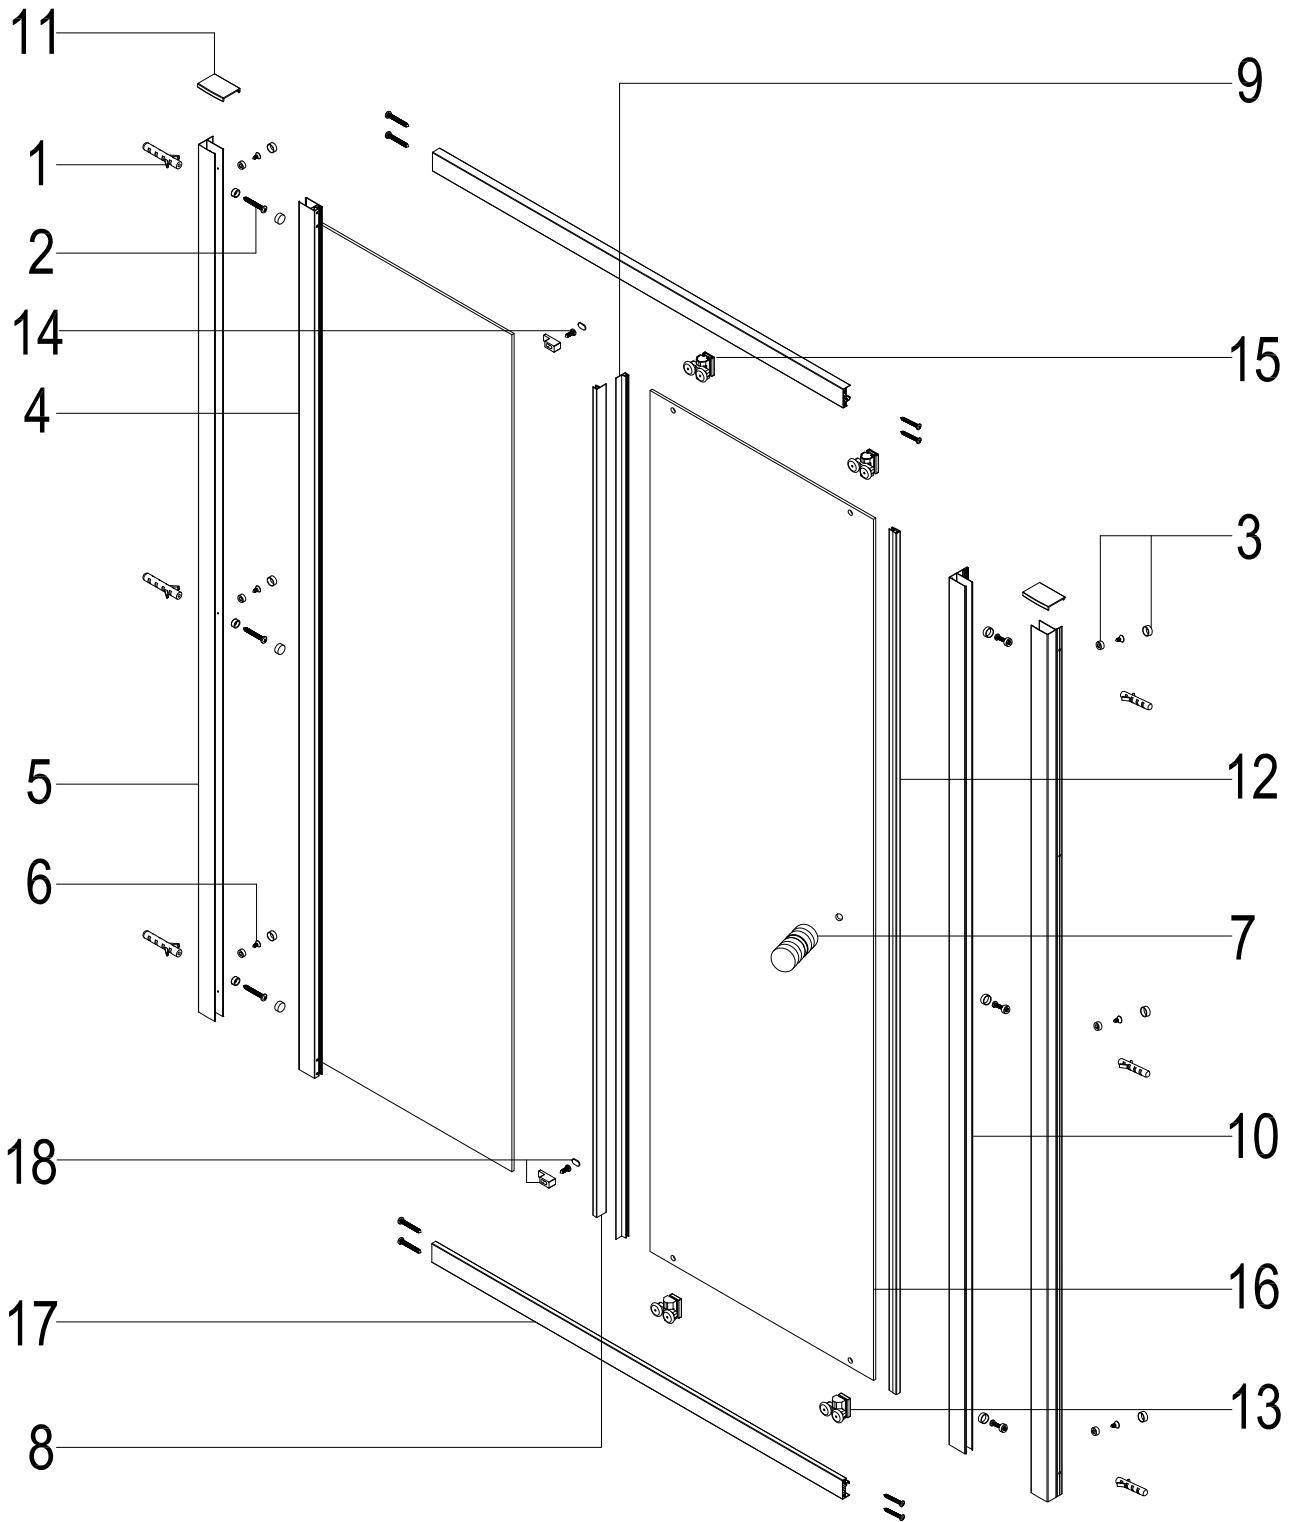

IDENTIFICATION OF PARTS

Fixings & fittings supplied

Item No.:	Part	Quantity	Item No.:	Part	Quantity
1		x6	10		x1
2	 ST3.9X35	x14	11		x1
3		x12	12		x1
4		x1	13		x2
5		x2	14	 ST3.9X13	x2
6	 ST3.5X10	x6	15		x2
7		x1	16		x1
8		x1	17		x1
9		x1	18		x2

Tools required(not supplied)

Electric Drill		pencil	
Ø3mm HSS drill bit		Silicone sealant gun	
Ø6Masonry drill bit		Silicone sealant	
Cross-Head screwdriver		Spirit level	
Tape Measure		Rubber mallet	
Eye Protection		Gloves