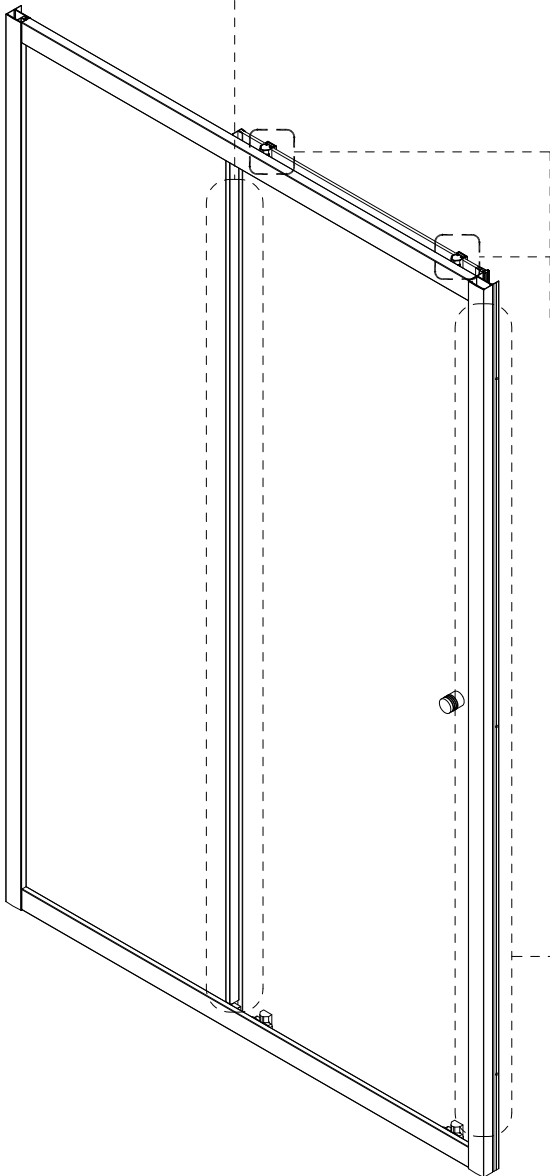

⑥ ASSEMBLY INSTRUCTIONS