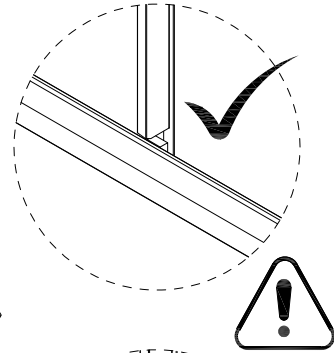

⑨ ASSEMBLY INSTRUCTIONS