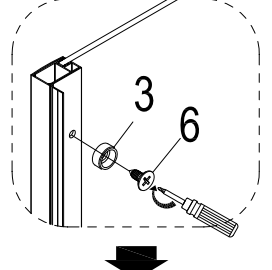

7 ASSEMBLY INSTRUCTIONS

3
X6

6
ST3.5X10
X6

23
X3

24
ST3.5X10
X3