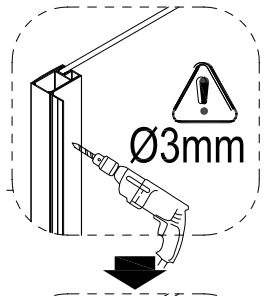

7 ASSEMBLY INSTRUCTIONS

3
X6

6
ST3.5X10
X6

23
X3

24
ST3.5X10
X3