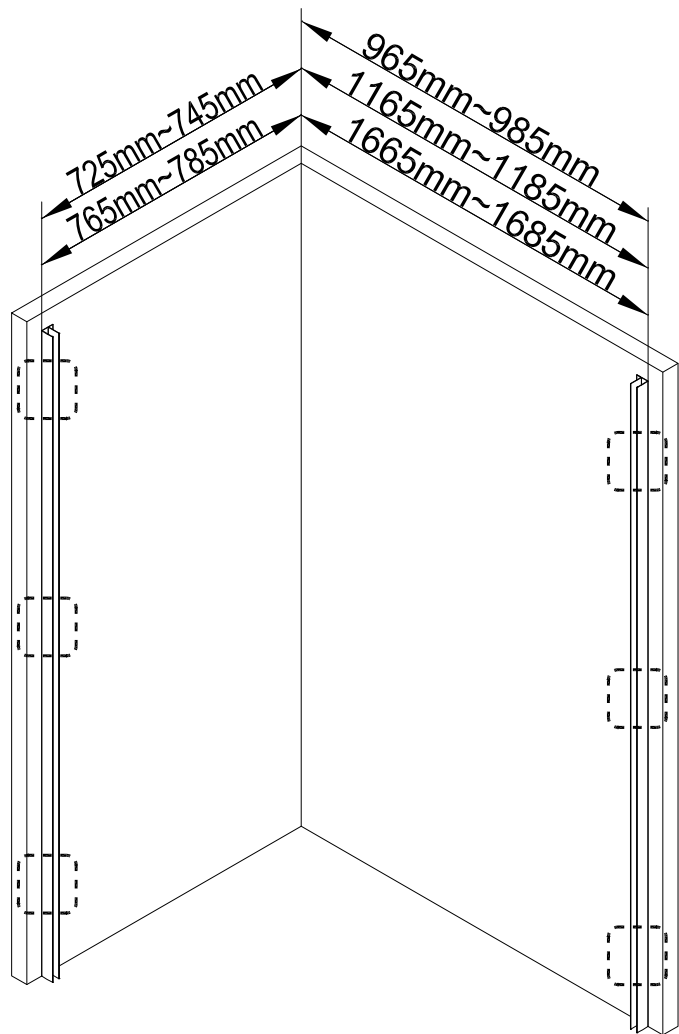

Fixings & fittings supplied

Item No.:	Part	Quantity	Item No.:	Part	Quantity
1		x6	12		x1
2	 ST3.9X35	x14	13		x2
3		x12	14	 ST3.9X13	x2
4		x1	15		x2
5		x2	16		x1
6	 ST3.5X10	x6	17		x1
7		x1	18		x2
8		x1	21		x1
9		x1	22		x1
10		x1	23		x3
11		x1	24	 ST3.5X10	x3

Tools required(not supplied)

Electric Drill		pencil	
Ø3mm HSS drill bit		Silicone sealant gun	
Ø6Masonry drill bit		Silicone sealant	
Cross-Head screwdriver		Spirit level	
Tape Measure		Rubber mallet	
Eye Protection		Gloves	

① ASSEMBLY INSTRUCTIONS