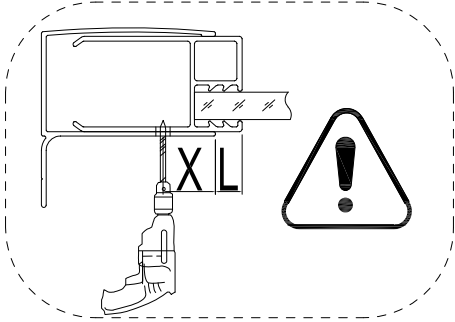

7 ASSEMBLY INSTRUCTIONS

3
X6

6
ST3.5X10
X6

23
X3

24
ST3.5X10
X3