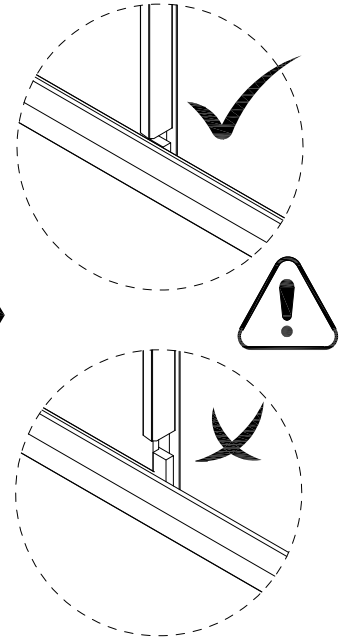

⑥ ASSEMBLY INSTRUCTIONS