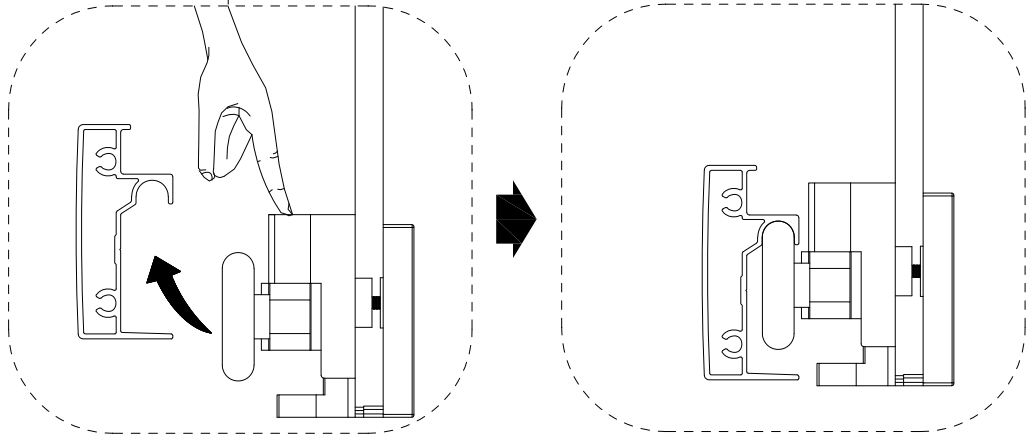

⑤ ASSEMBLY INSTRUCTIONS