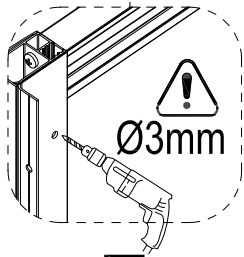

7 ASSEMBLY INSTRUCTIONS

3
X6

6
ST3.5X10
X6

23
X3

24
ST3.5X10
X3