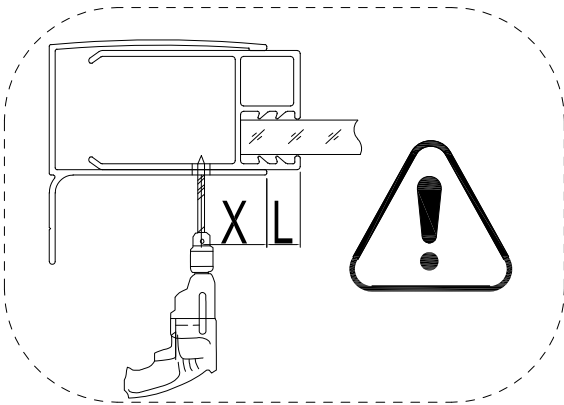

10 ASSEMBLY INSTRUCTIONS