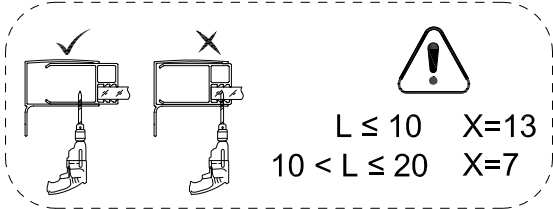

7 ASSEMBLY INSTRUCTIONS

3
X6

6
ST3.5X10
X6

23
X3

24
ST3.5X10
X3