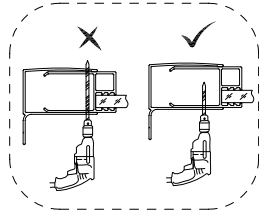

7 ASSEMBLY INSTRUCTIONS

3
X6

6
ST3.5X10
X6

23
X3

24
ST3.5X10
X3