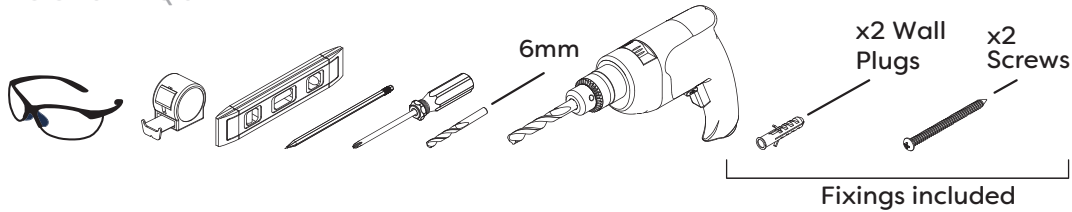

## AM400441WKK - ONE FUNCTION SHOWER SET WITH WALL BRACKET

### INSTALLATION

1. Unscrew your existing set and hose.
2. Clean the threads that the shower hose attaches to and position the washer inside the knurled nut.
3. Tighten the nut, and position the other washer inside the conical end of the hose.
4. Tighten the hose to the shower handset. Do not overtighten.
5. Position the wall bracket onto the wall and use it as a template to mark the screw hole positions.
6. Drill the mounting holes into the wall using a 6mm masonry drill bit.
7. Insert the wall plugs flush to the surface of the wall. If fitting to a tiled surface, the wall plug should be inserted below the surface of the tile to avoid cracking it.
8. Finally, securely fix the wall bracket onto the wall using the screws provided and a screwdriver (**Fig. 1**).