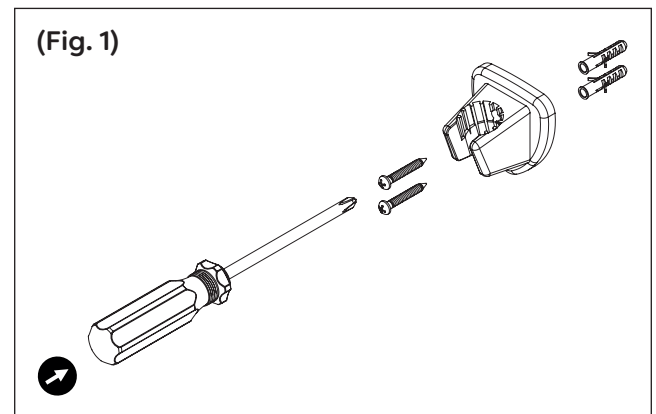

229465 | INSTRUCTION LEAFLET

AM400441WKK - ONE FUNCTION SHOWER SET WITH WALL BRACKET

TOOLS REQUIRED

INSTALLATION

1. Unscrew your existing set and hose.
2. Clean the threads that the shower hose attaches to and position the washer inside the knurled nut.
3. Tighten the nut, and position the other washer inside the conical end of the hose.
4. Tighten the hose to the shower handset. Do not overtighten.
5. Position the wall bracket onto the wall and use it as a template to mark the screw hole positions.
6. Drill the mounting holes into the wall using a 6mm masonry drill bit.
7. Insert the wall plugs flush to the surface of the wall. If fitting to a tiled surface, the wall plug should be inserted below the surface of the tile to avoid cracking it.
8. Finally, securely fix the wall bracket onto the wall using the screws provided and a screwdriver (**Fig. 1**).

Note: Do not overtighten.

WATER SAVING FEATURE

• This shower headset is supplied with an optional water saving device which reduces water usage. The water saving device saves 50% of water usage. Flow rate reduction calculated is based on comparing water usage with and without the flow regulator at 3 bar water pressure. By reducing water volume but not water pressure, an invigorating shower can still be enjoyed. Simply insert the water saving device supplied into the handset connector during installation. This device can be removed at any time if required.

• **This shower handset can be used in high pressure systems but must have the flow limiter fitted above 1 bar.**

• **Ensure the device is fitted into the handset in the correct orientation (Fig. 1).**

⚠ • IMPORTANT: DO NOT use the water saving device with electric showers as this may cause overheating, damage and scalding.

EASY CLEAN