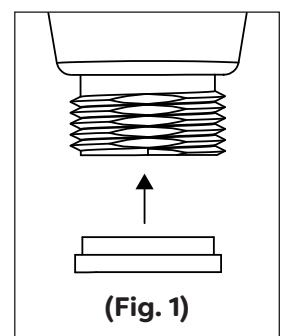

WATER SAVING FEATURE

• This shower headset is supplied with an optional water saving device which reduces water usage. The water saving device saves 50% of water usage. Flow rate reduction calculated is based on comparing water usage with and without the flow regulator at 3 bar water pressure. By reducing water volume but not water pressure, an invigorating shower can still be enjoyed. Simply insert the water saving device supplied into the handset connector during installation. This device can be removed at any time if required.

• **This shower handset can be used in high pressure systems but must have the flow limiter fitted above 1 bar.**

• **Ensure the device is fitted into the handset in the correct orientation (Fig. 1).**

⚠ • IMPORTANT: DO NOT use the water saving device with electric showers as this may cause overheating, damage and scalding.