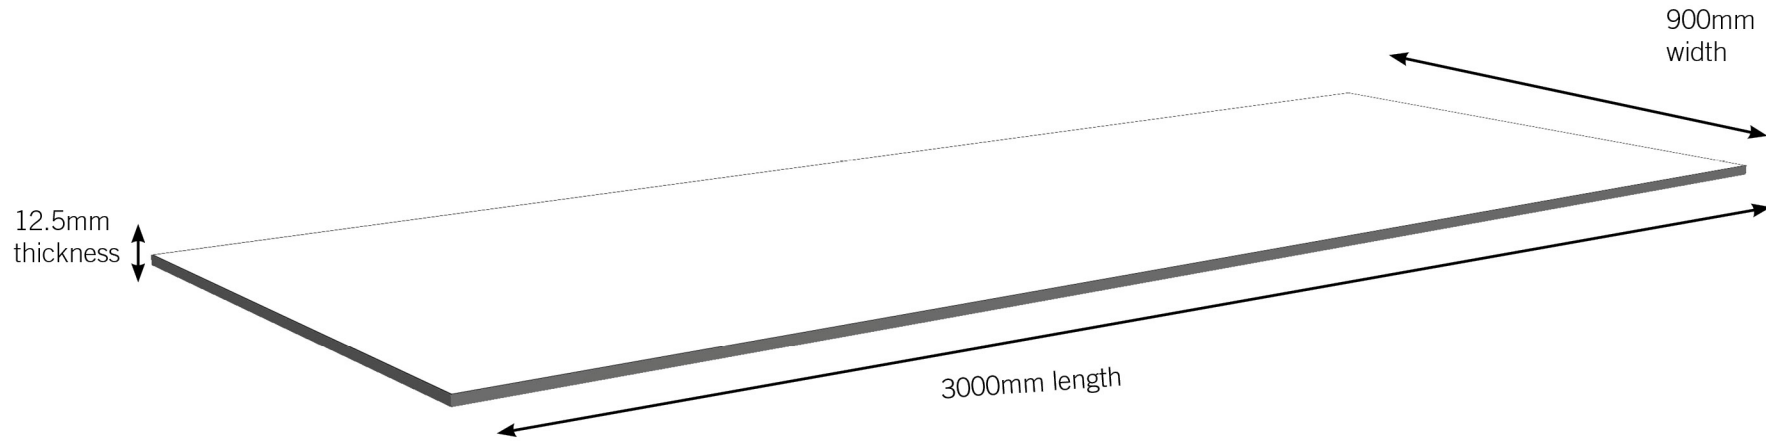

Zenith

Collection

Features and Benefits

- 12.5mm thick
- Super tough
- Waterproof
- Solid core laminate with through-colour
- Cut, shape and refinish with no need for edging