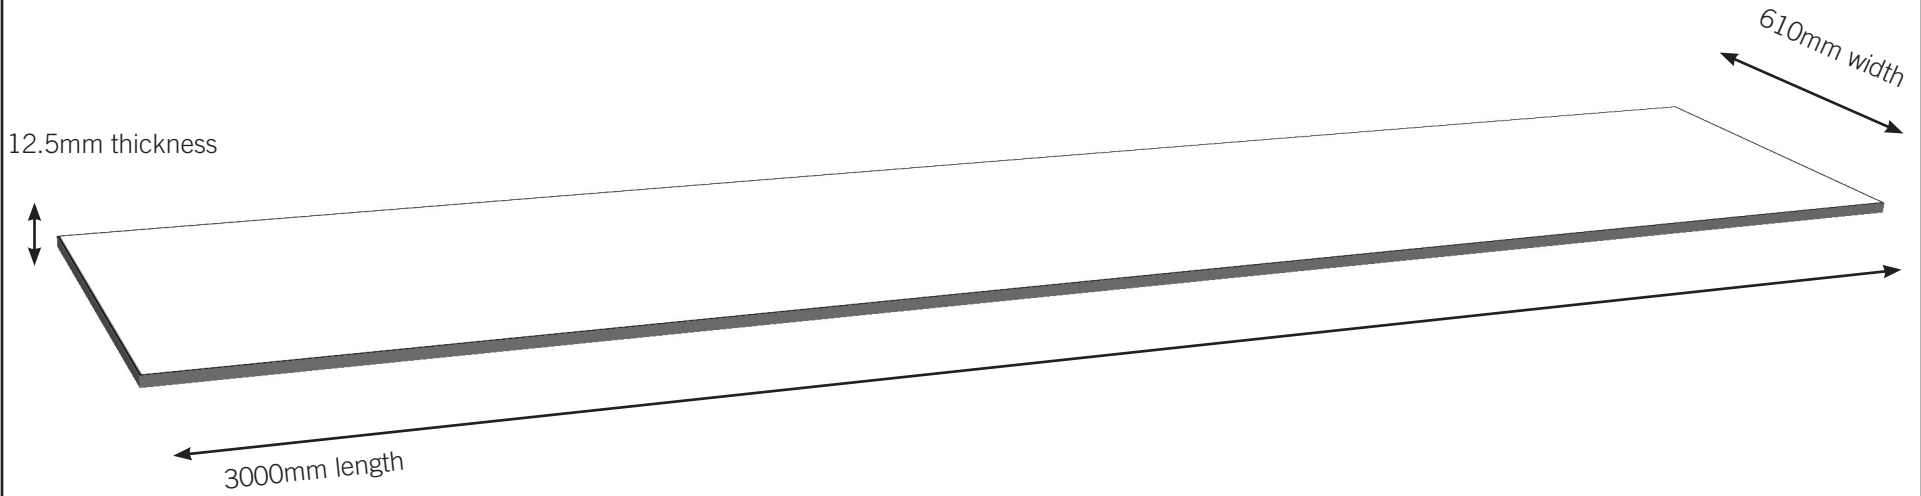

Zenith

Collection

Features and Benefits

- 12.5mm thick
- Super tough
- Waterproof
- Solid core laminate with through-colour
- Cut, shape and refinish with no need for edging

Specification

Length	3000mm
Width	610mm
Depth	12.5mm
Max Weight*	36kg
Product Type	Zenith Worktop

*Maximum weight is calculated based on maximum worktop length. Worktop length can vary between 3020mm and 3070mm.