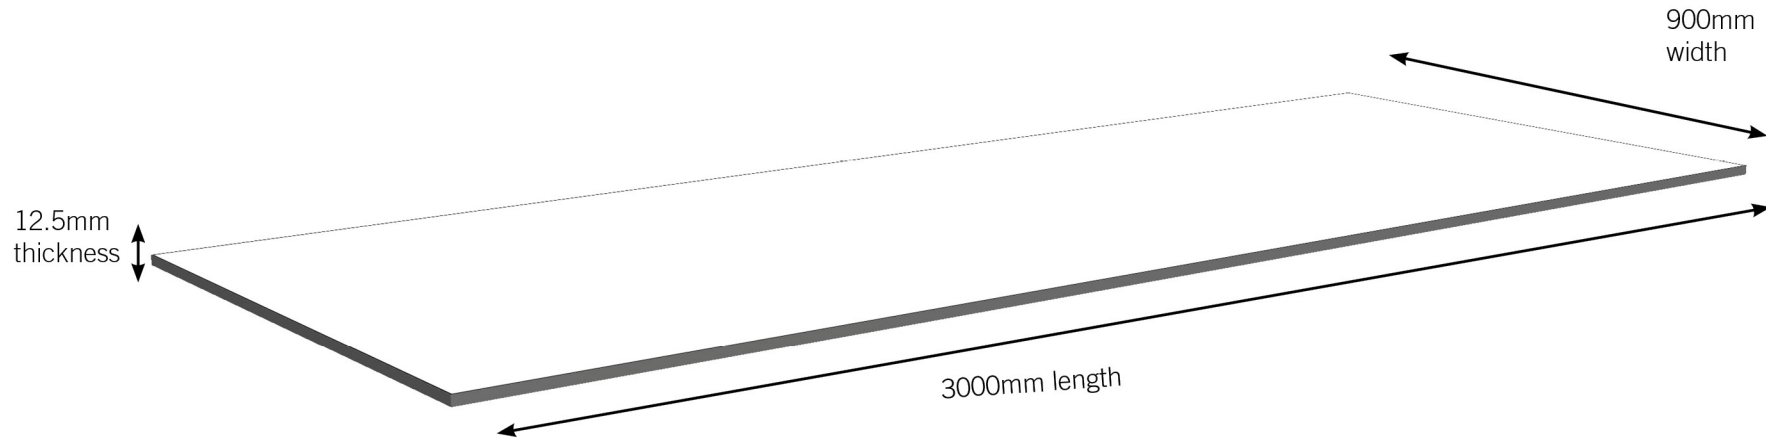

Zenith

Collection

Features and Benefits

- 12.5mm thick
- Super tough
- Waterproof
- Solid core laminate with through-colour
- Cut, shape and refinish with no need for edging