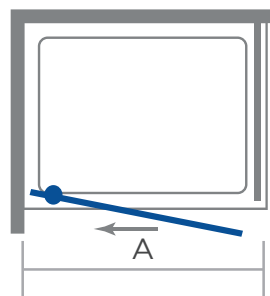

Configuration

Size	A
760	511
800	551
900	601
1000	671

A = Door Opening